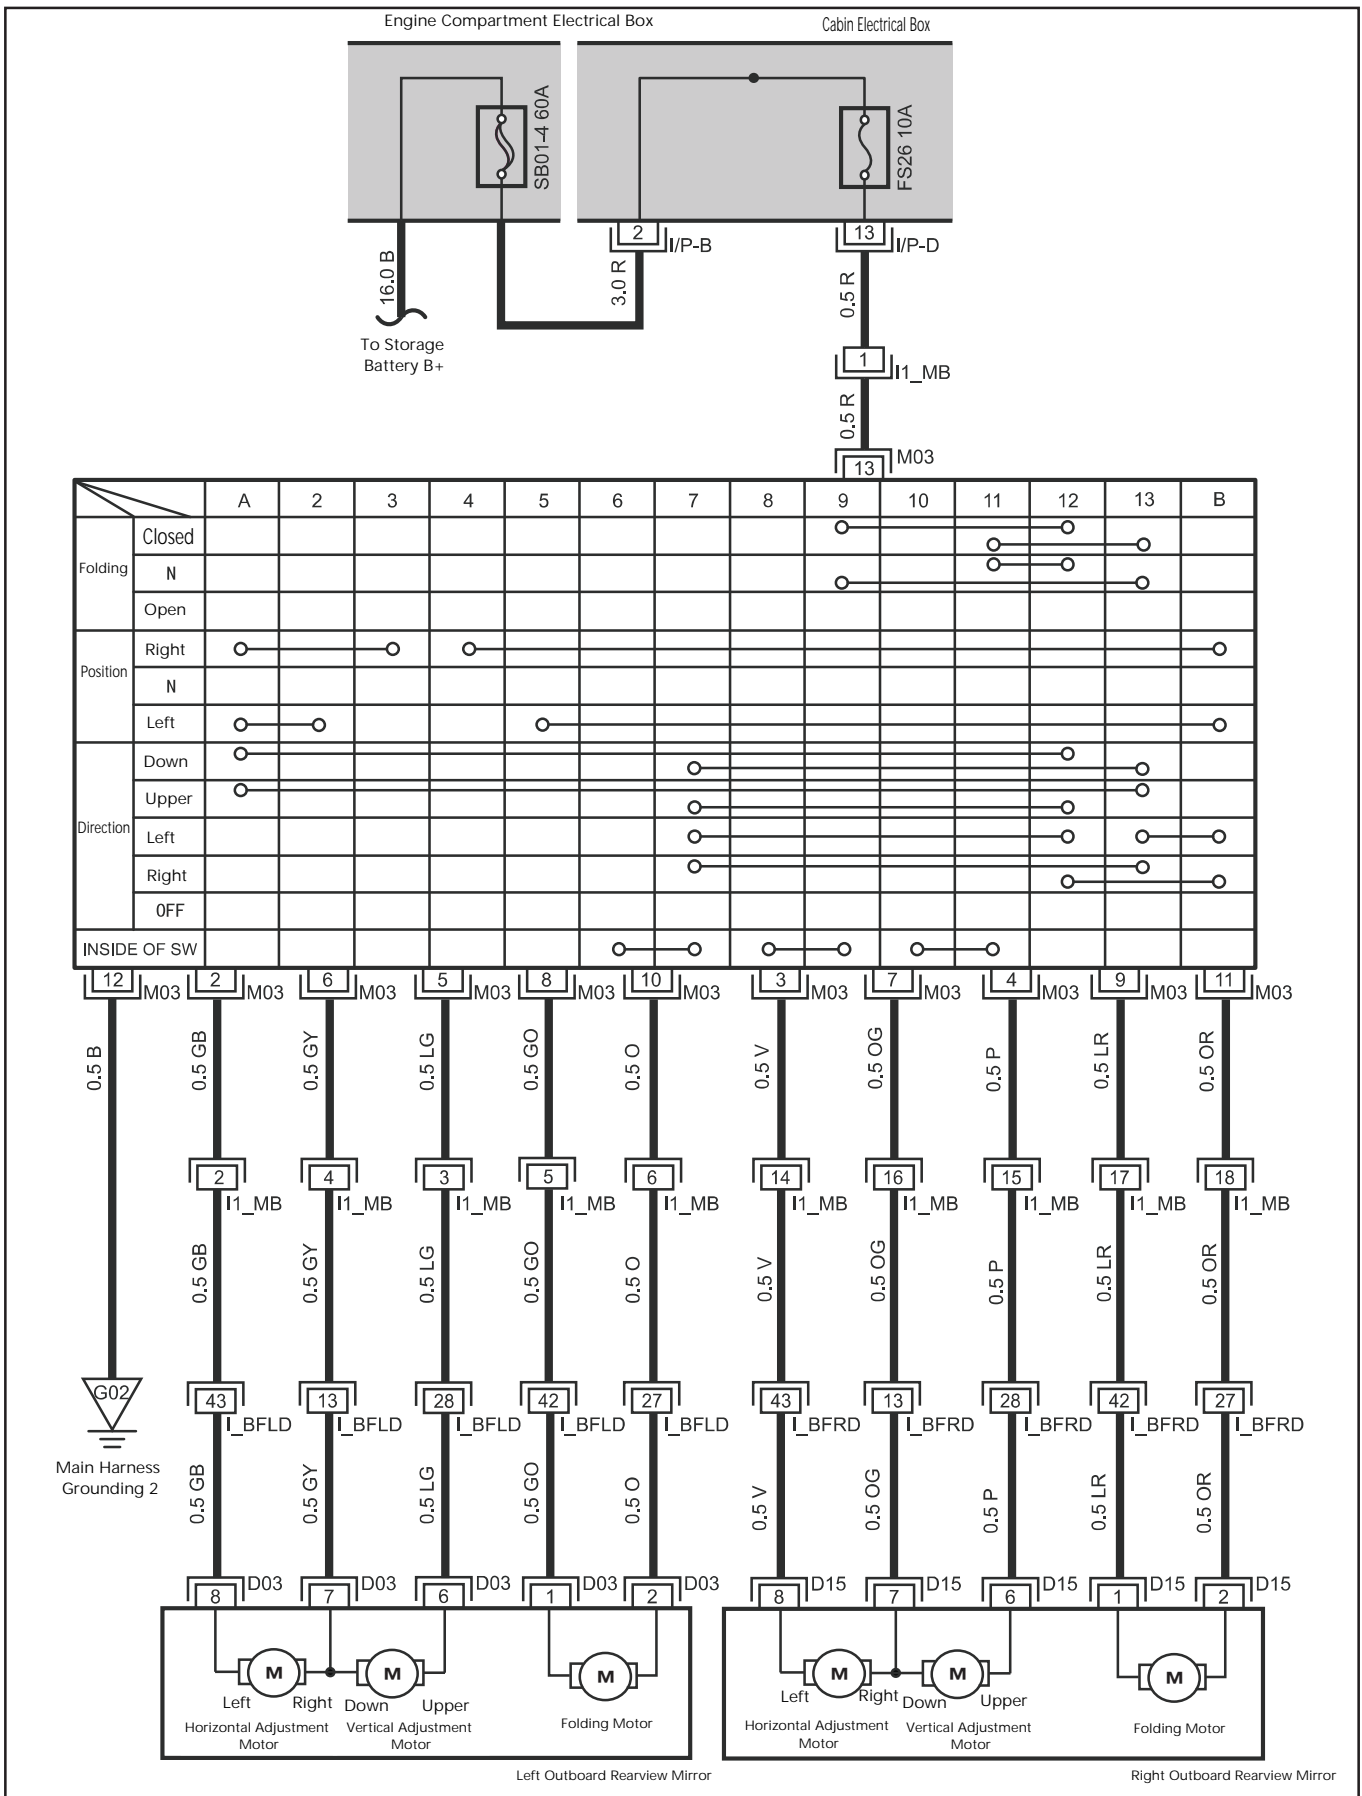

Power Rearview Mirror