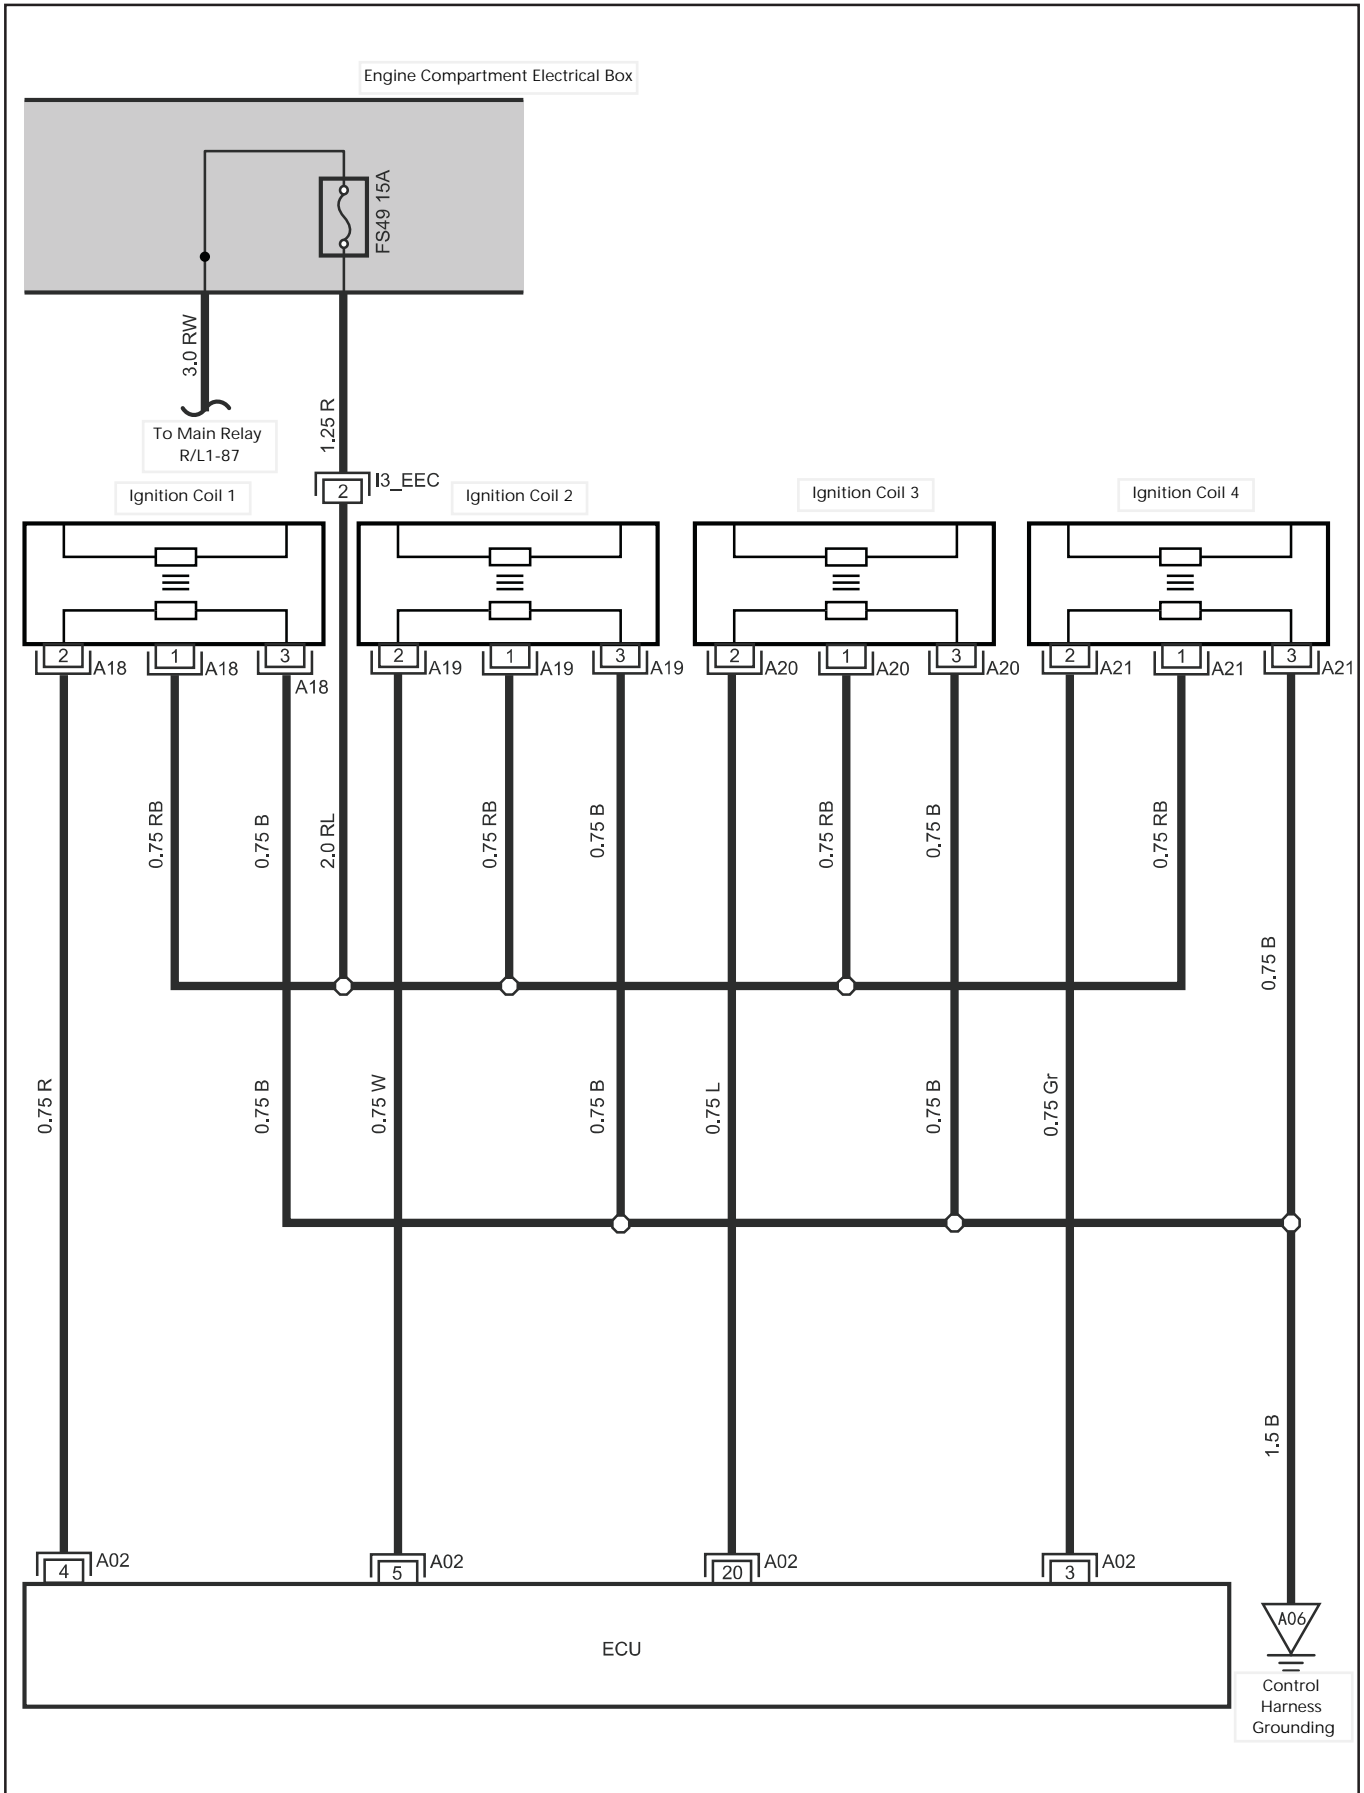

ECU System-F