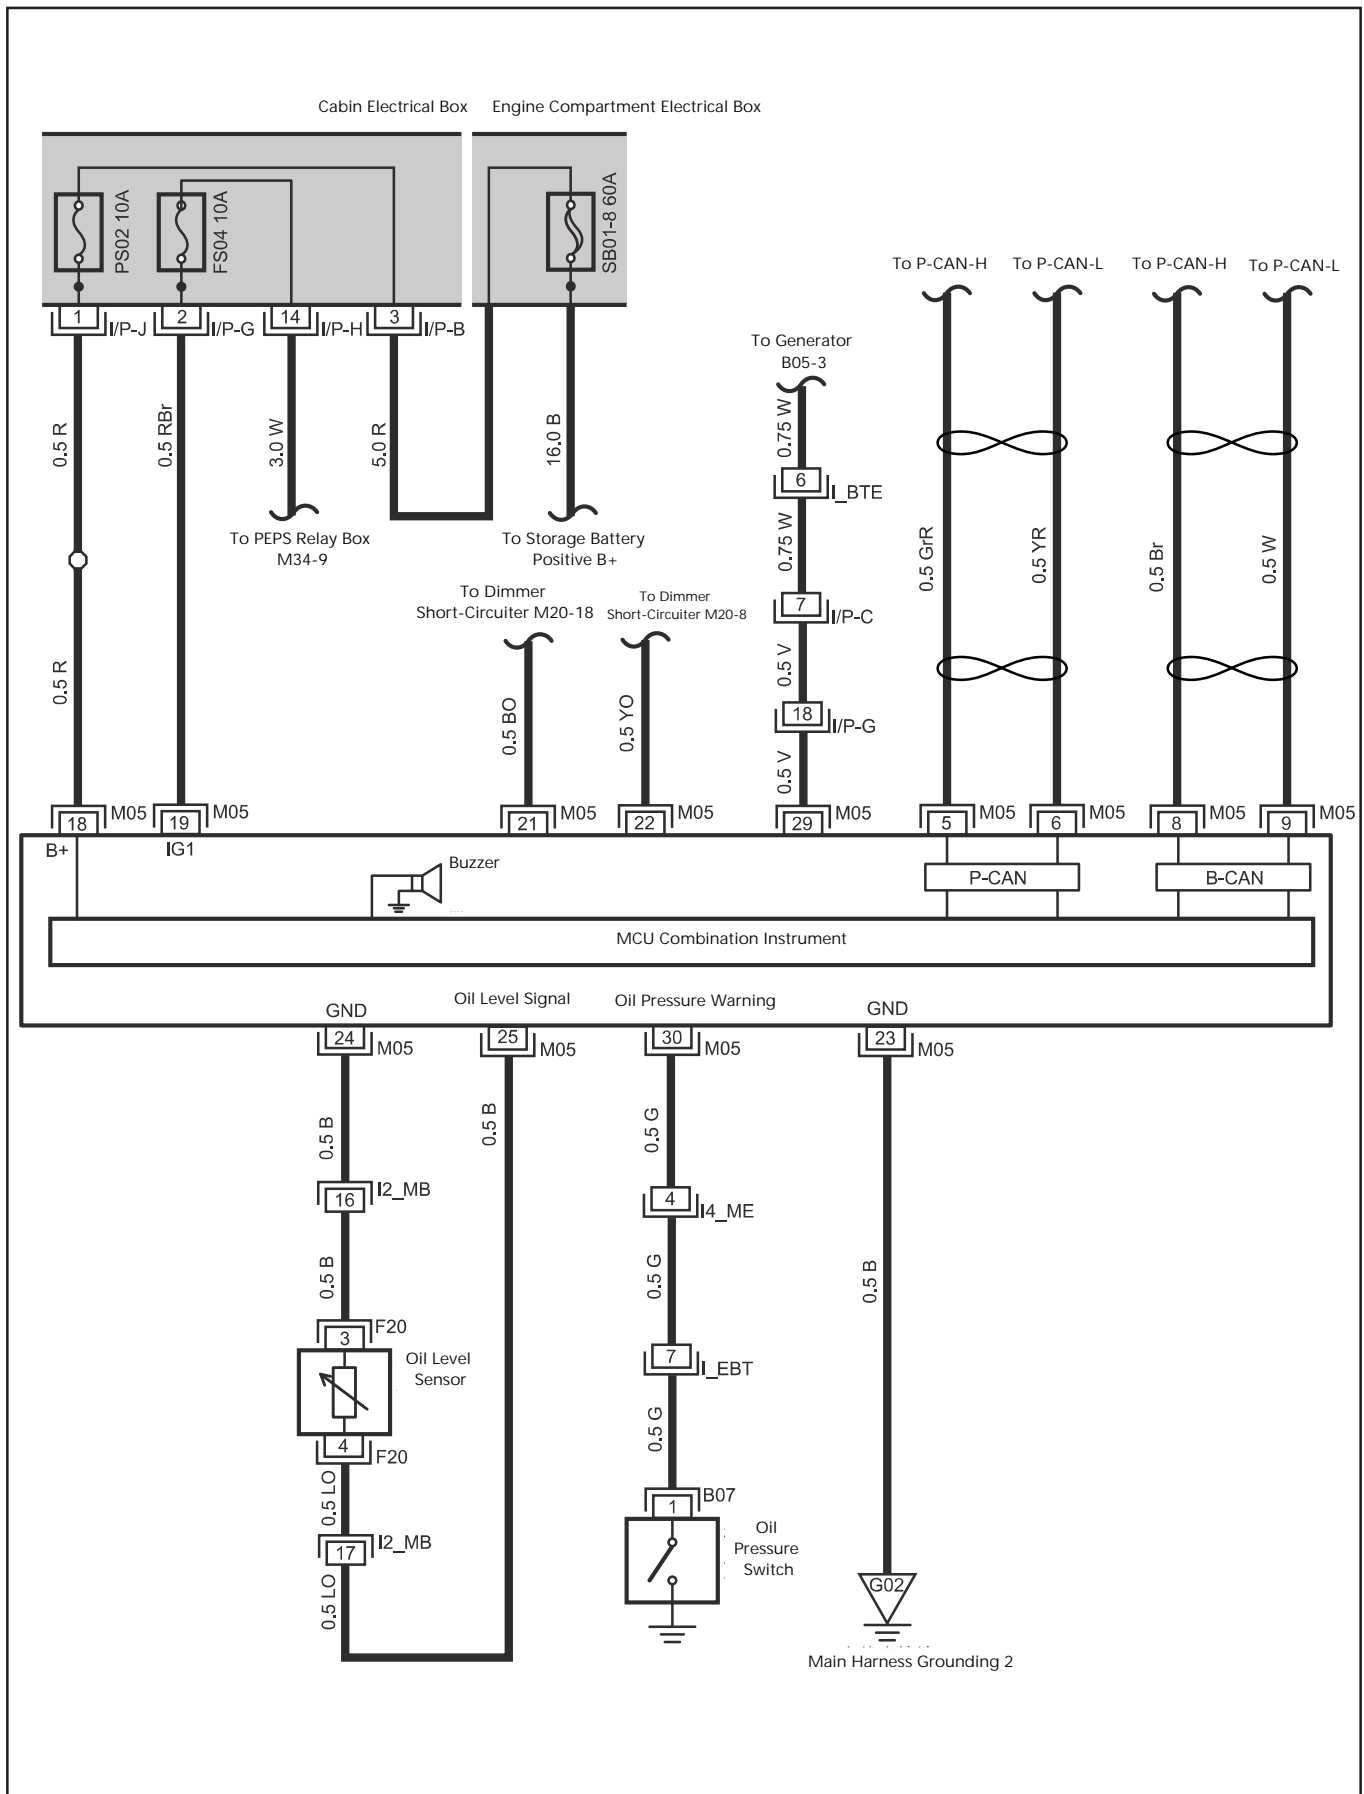

Combination Instrument