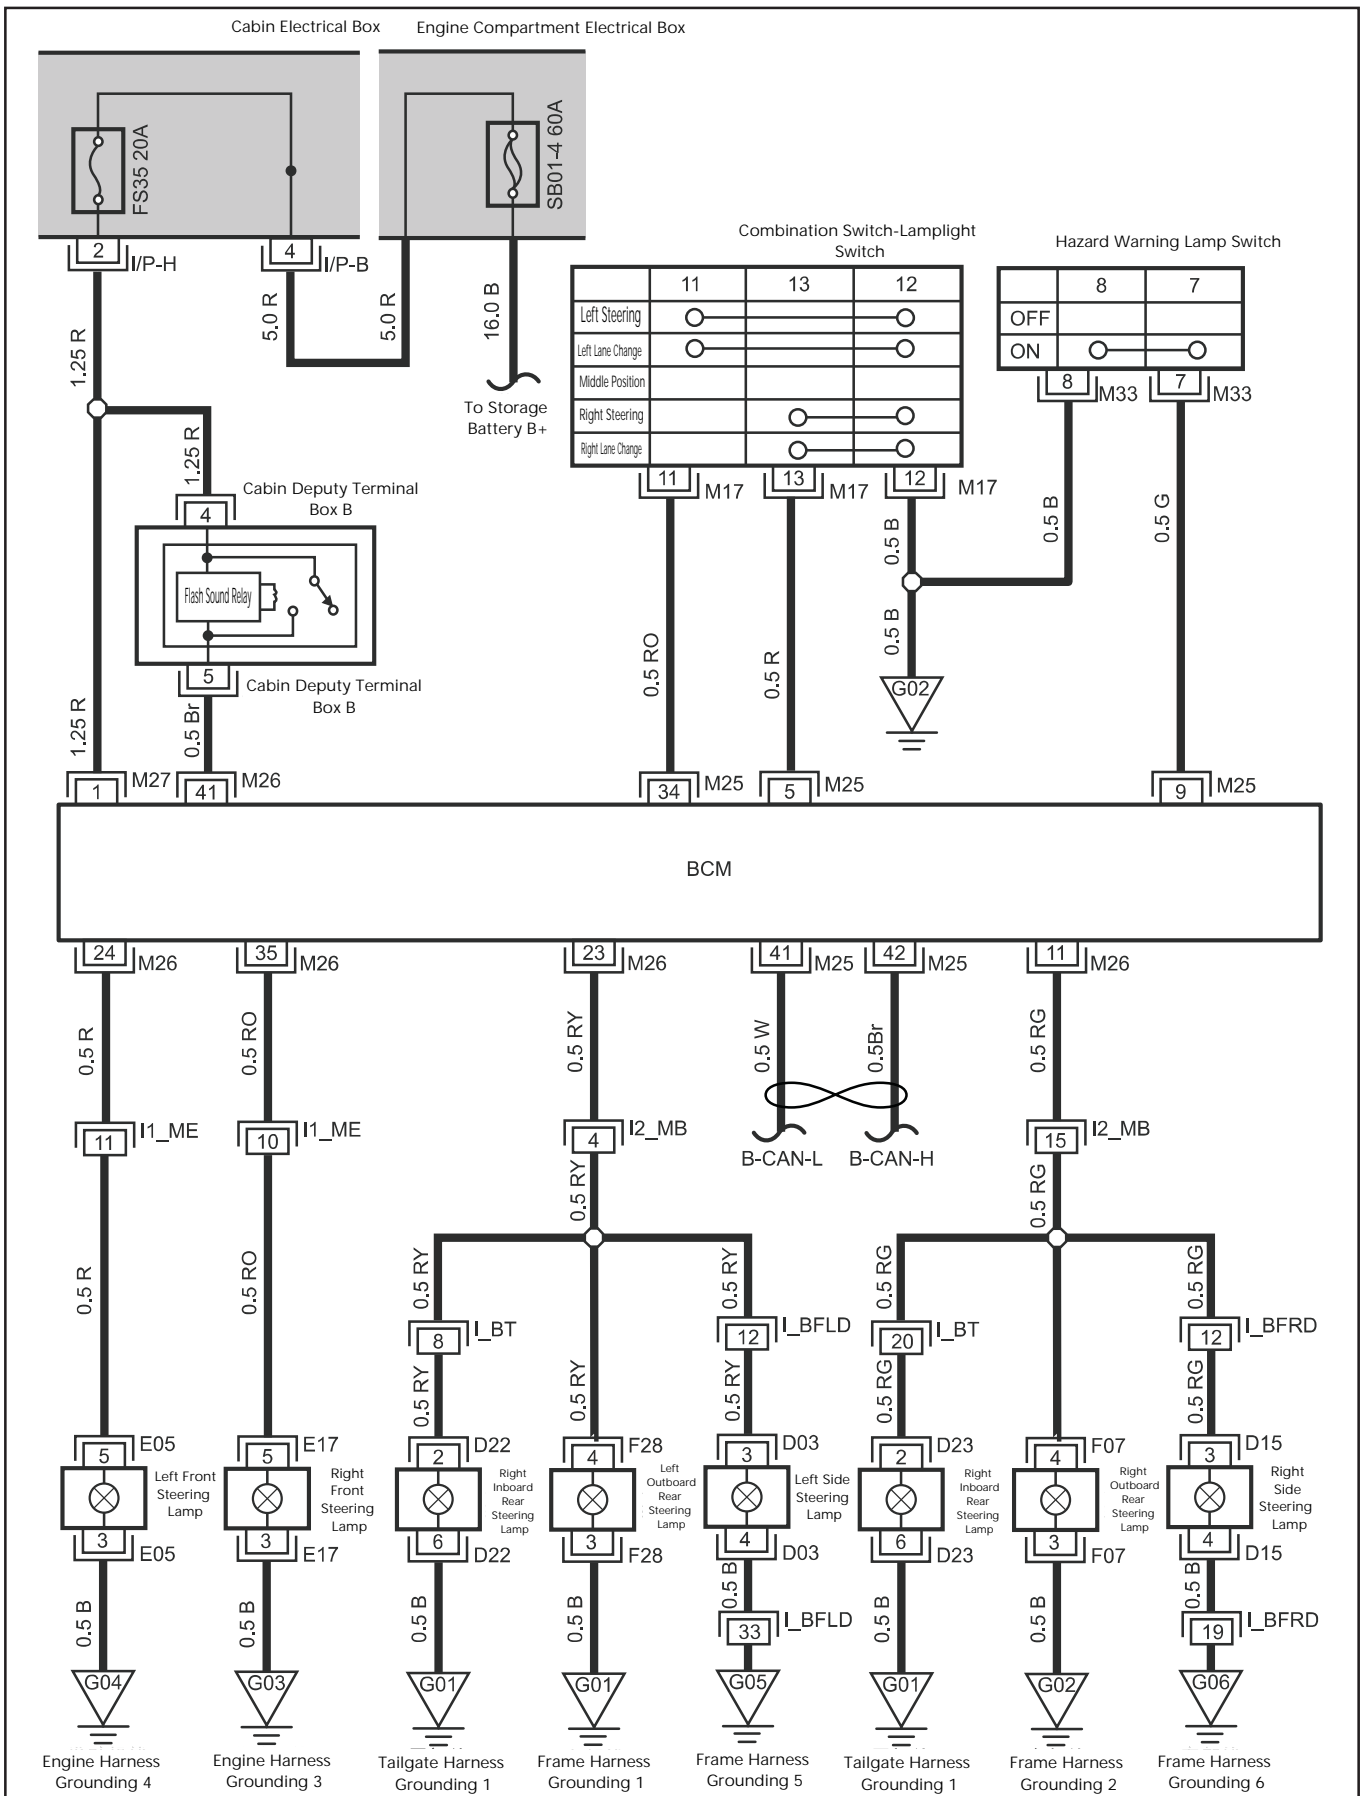

Lamplight System-Steering Lamp, Hazard Warning Lamp