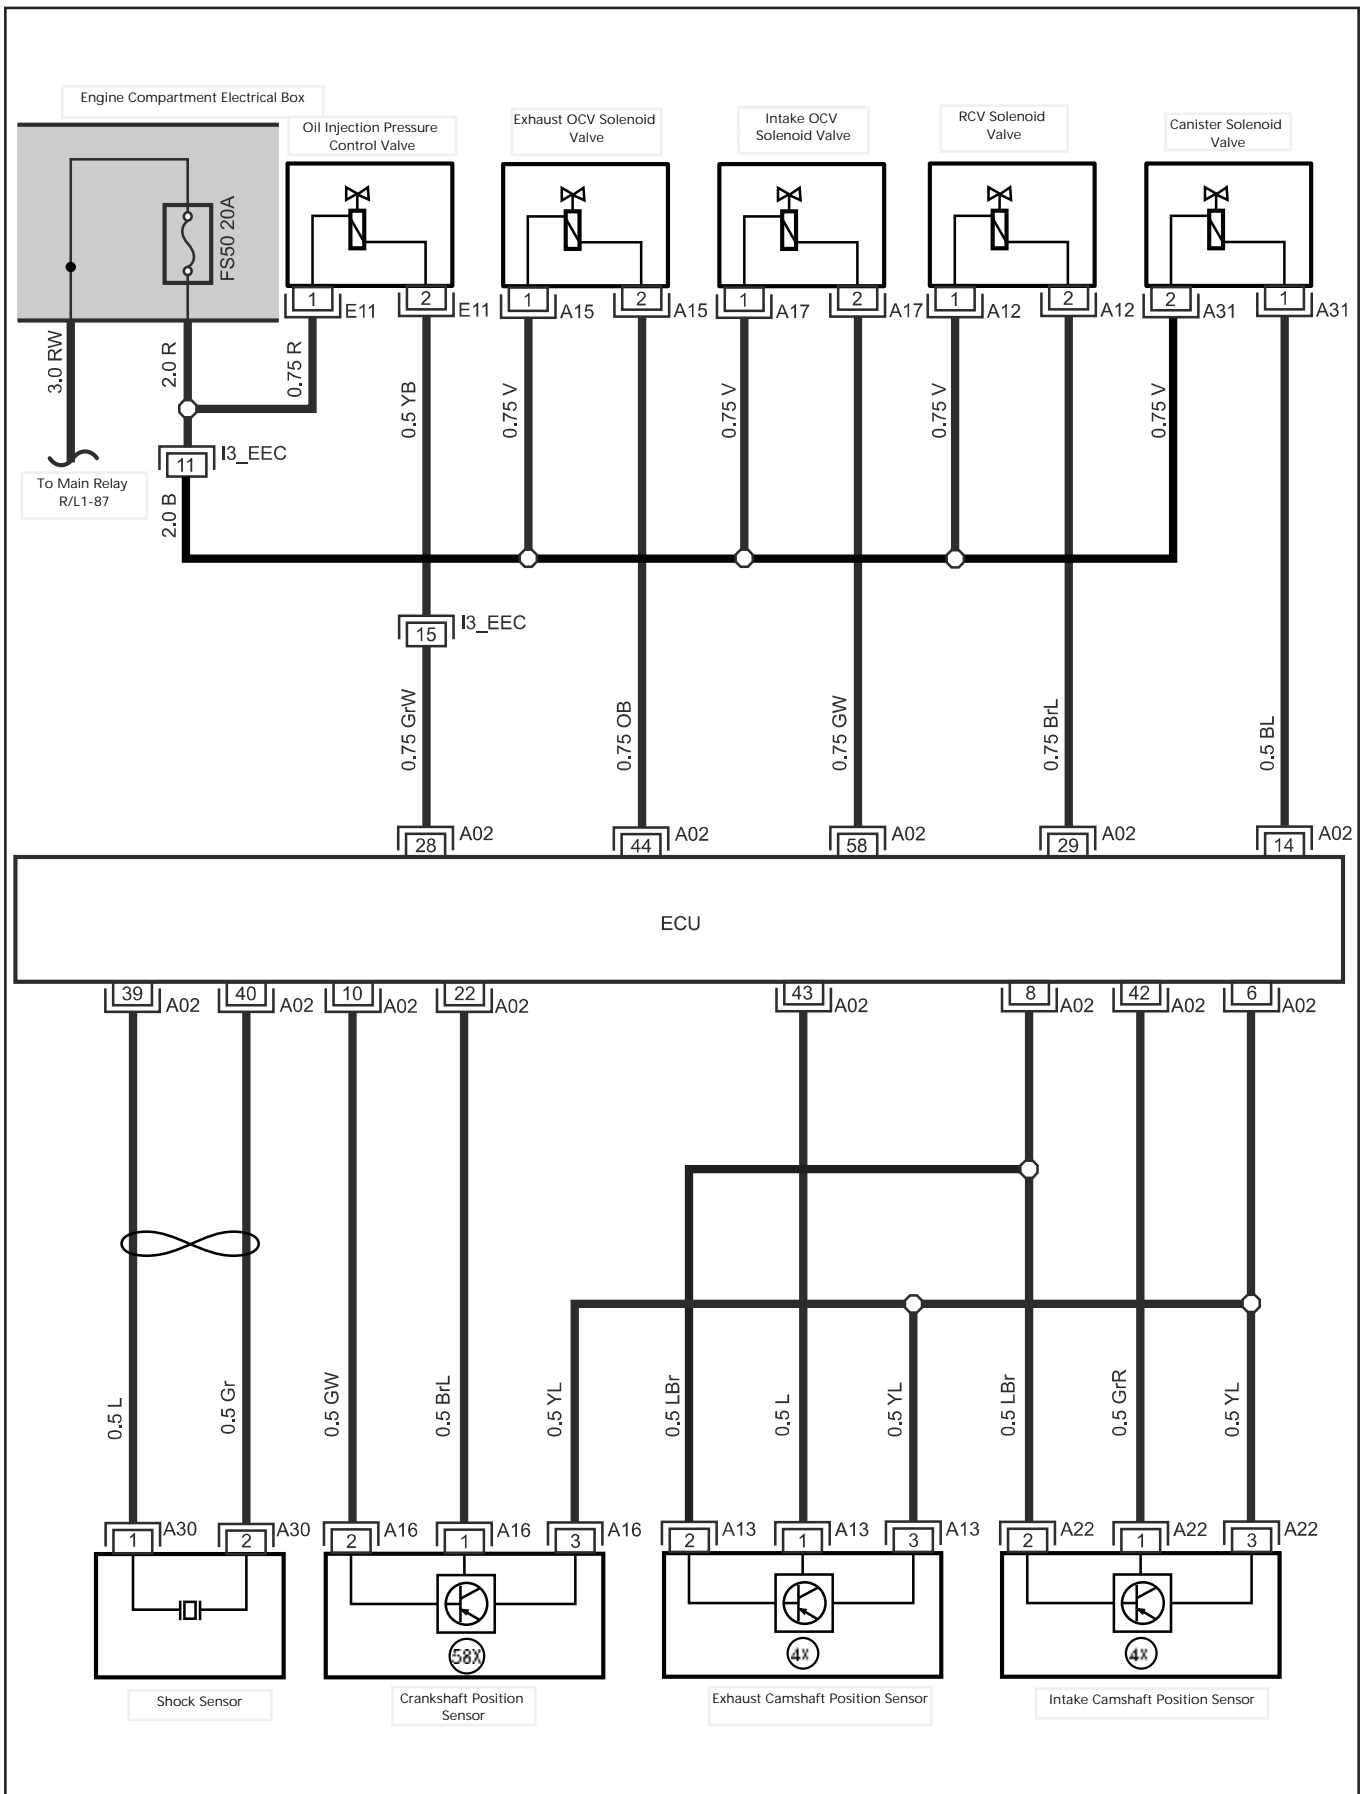

ECU System-C