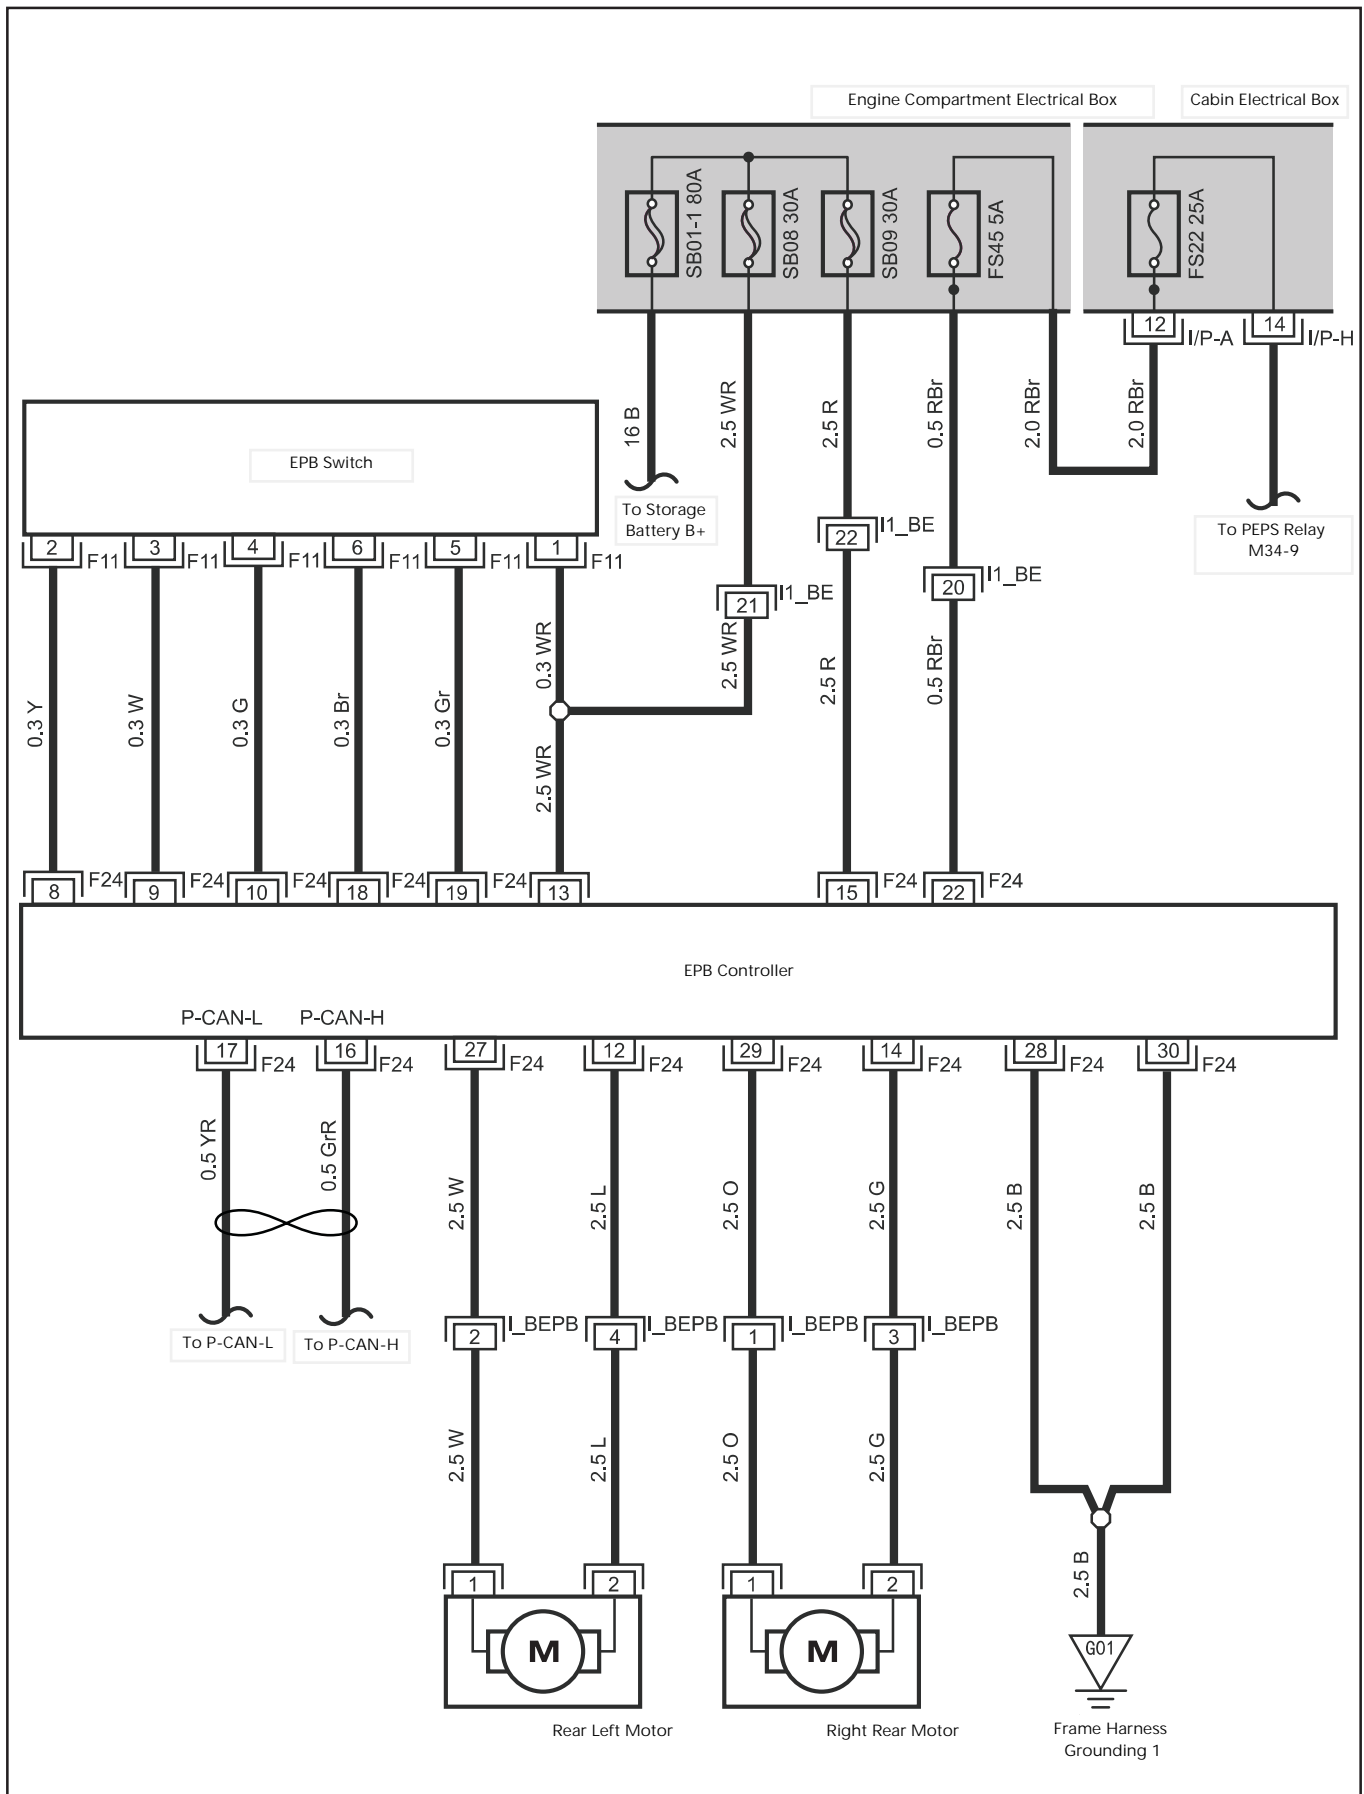

EPB(Electrical Park Brake)