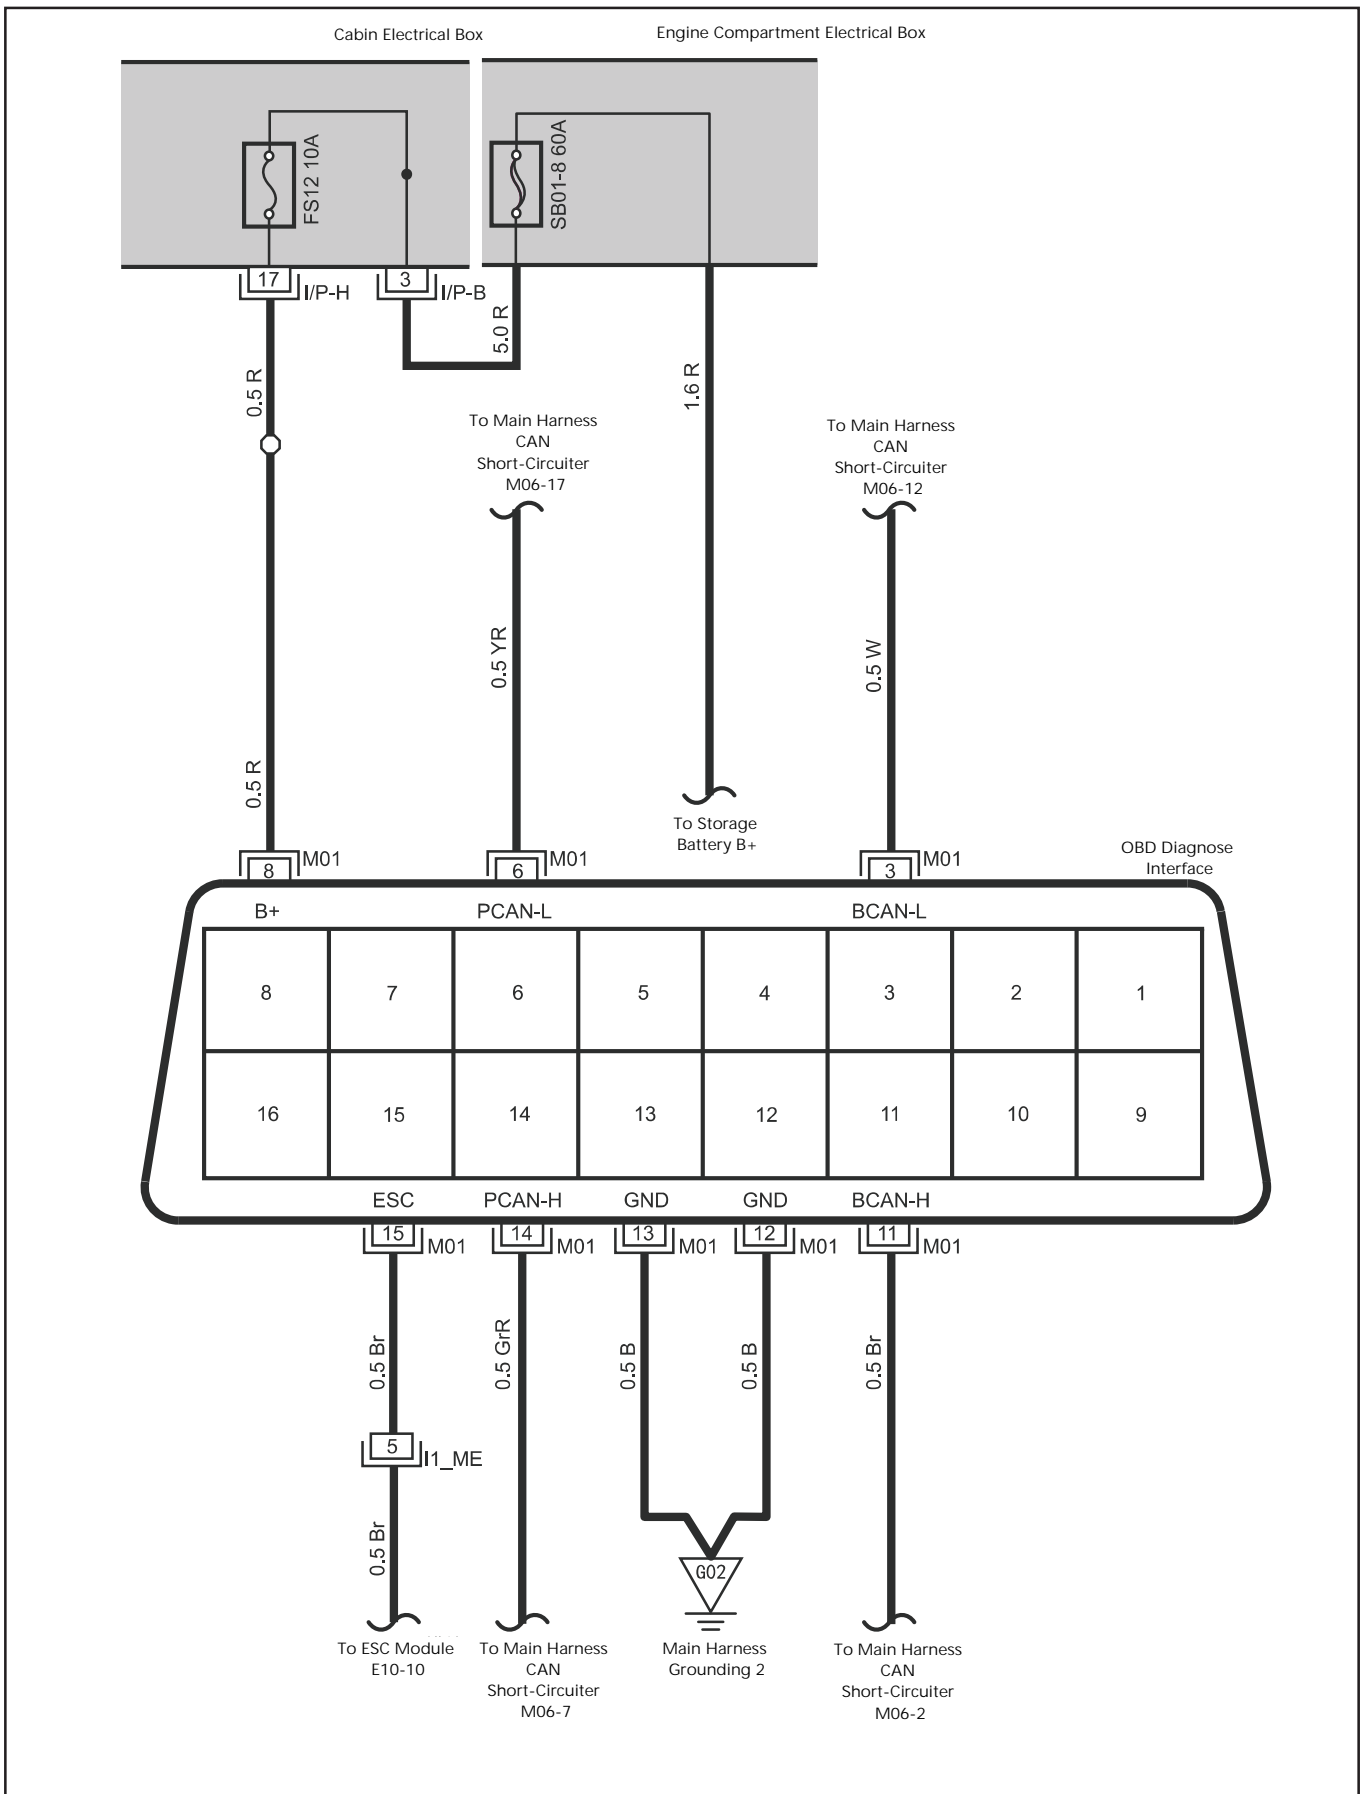

Diagnose Interface