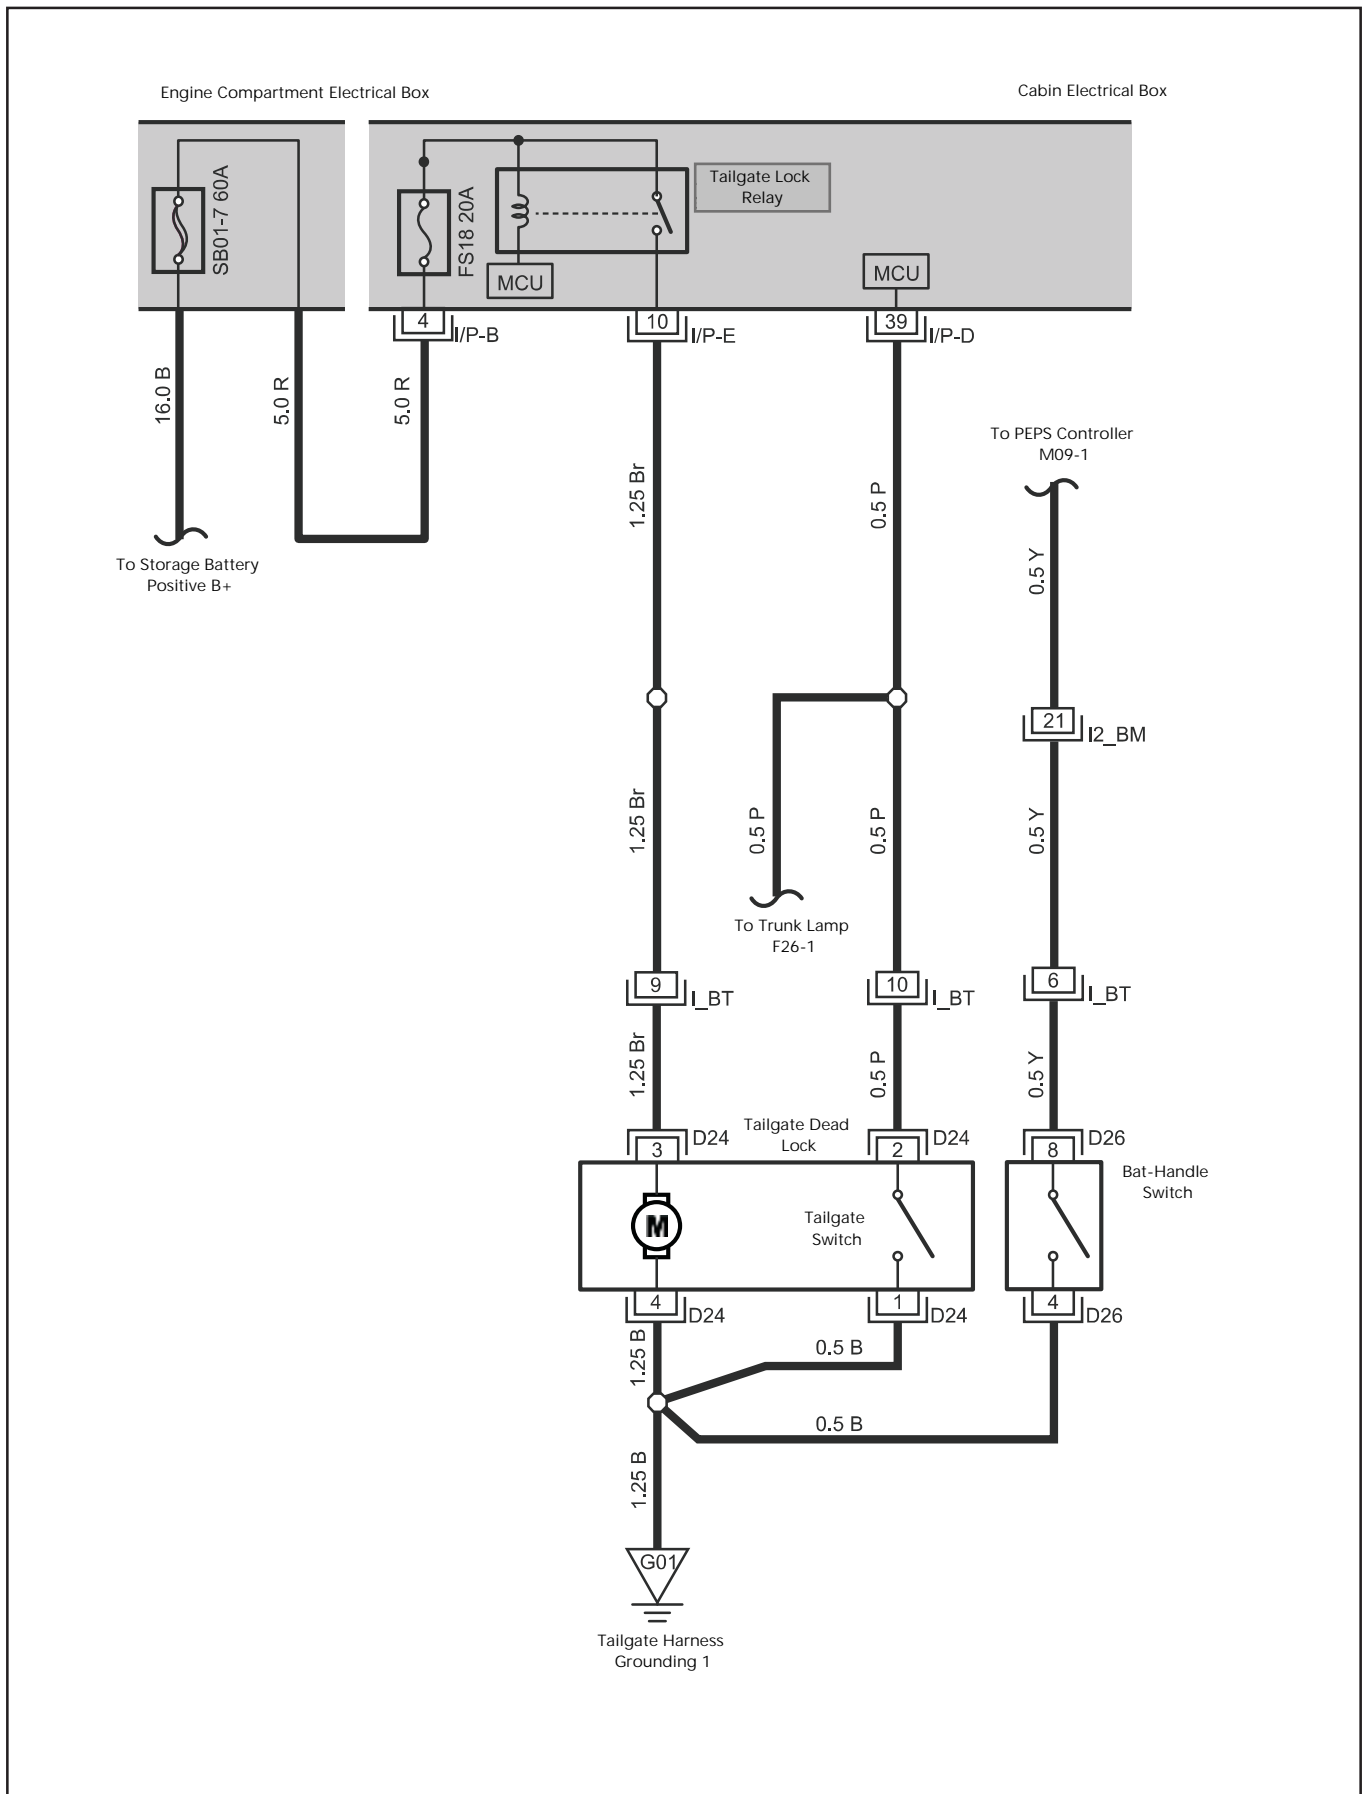

Central Locking-B