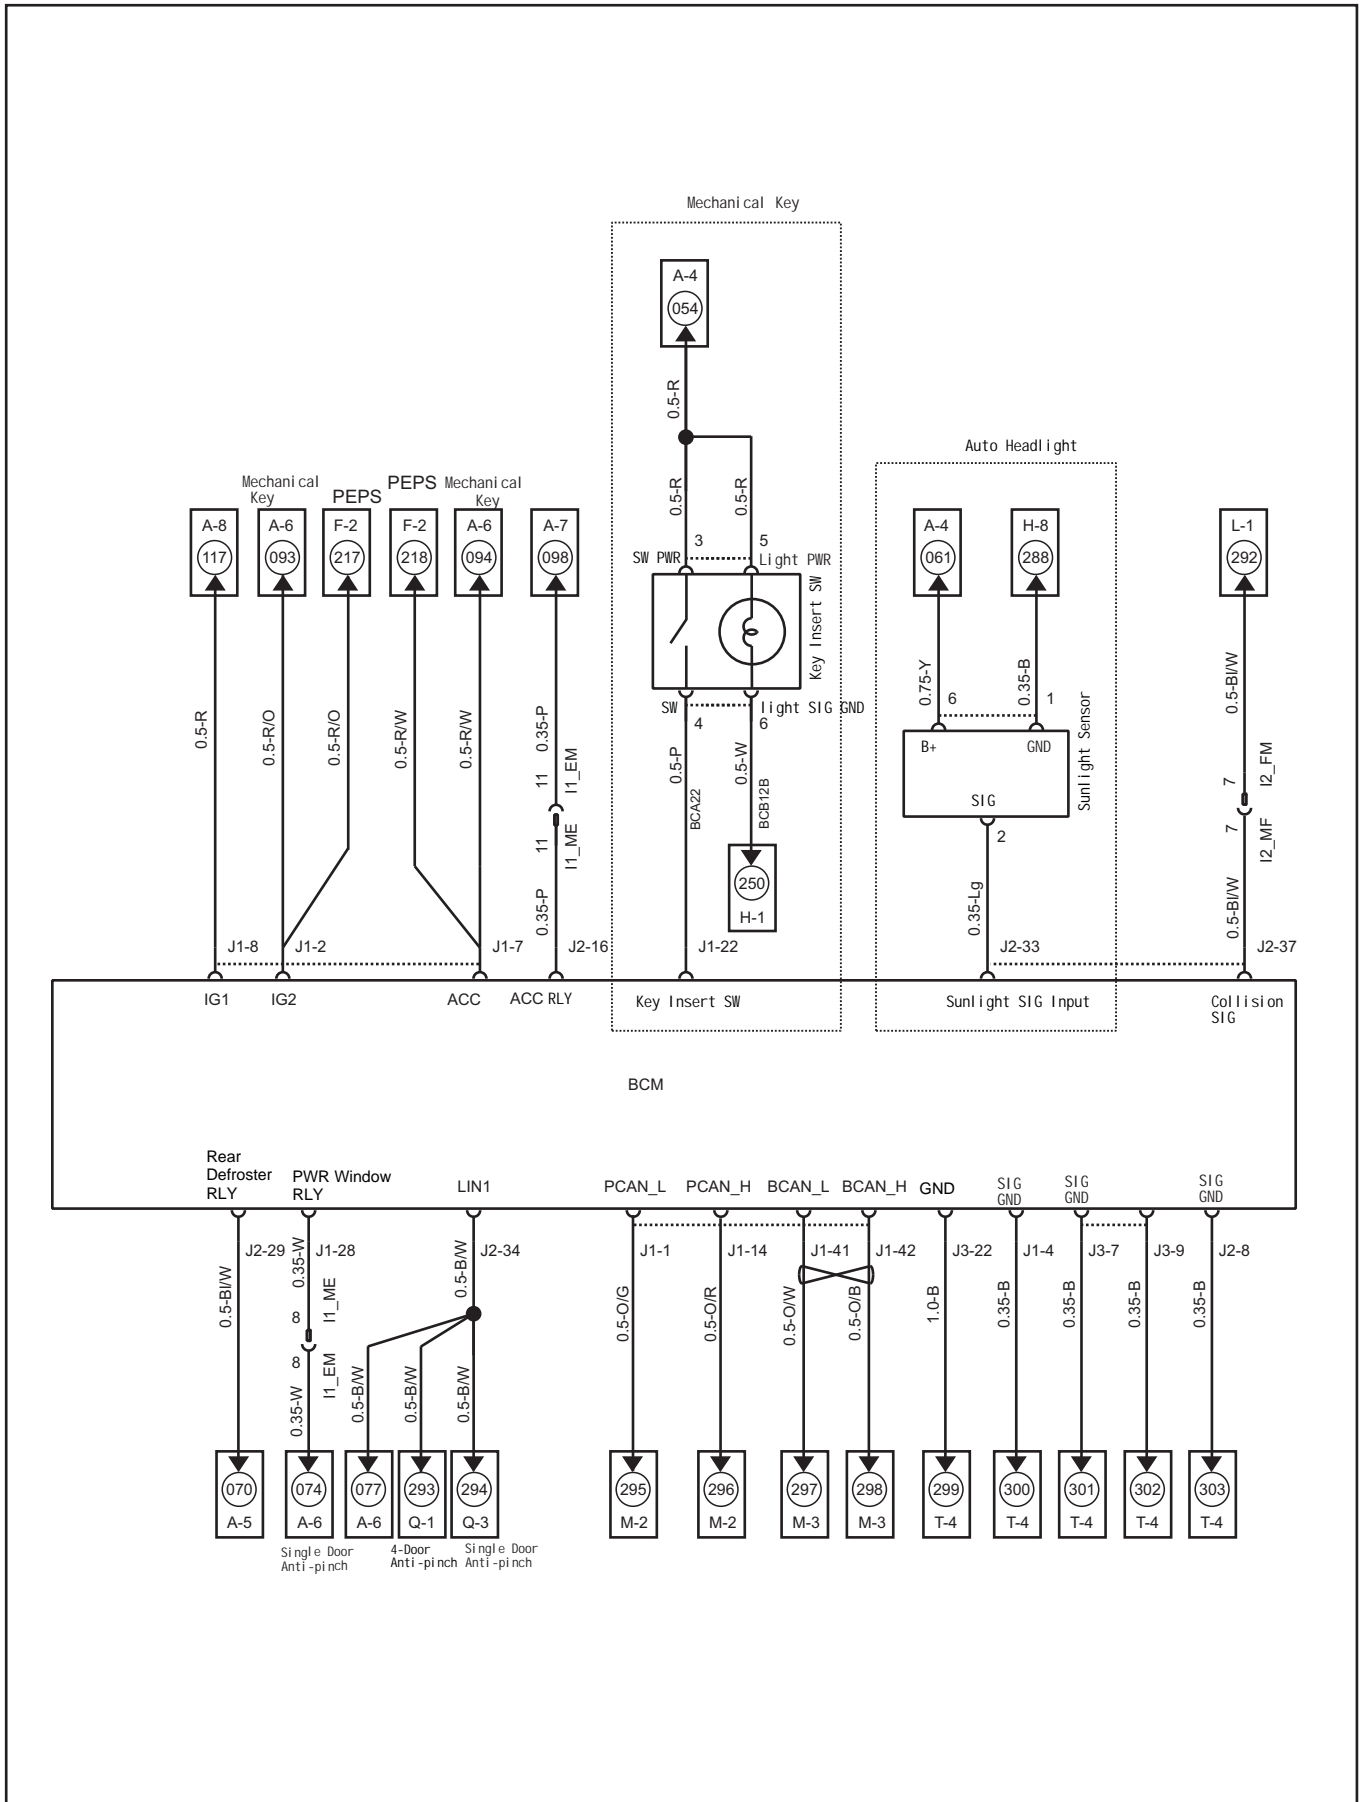

INDEX

Cabin Fuse Box	BOX-1
Engine Compartment Fuse Box	BOX-3
Power Distribution System.....	A-1
Starting System.....	B-1
Charging System.....	C-1
Engine EMS System.....	D-1
TCU(DCT).....	D-14
Shifting System(DCT).....	D-15
TCU(CVT).....	D-16
IMMO.....	D-17
Compressor & Main Relay.....	D-18
Cruise Control.....	D-19
Fuel Pump Control.....	D-20
Reversing Radar.....	E-1
AVM High Definition.....	E-2
AVM.....	E-3
Driving Recorder.....	E-4
MP5.....	F-1
PEPS.....	F-2
ESCL.....	F-3
TBOX.....	F-4
Glove Box Lamp.....	G-1
BCM-Door Lamp.....	H-1
BCM-Ambient Lamp.....	H-2
BCM-Cabin Lamp.....	H-3
BCM-Headlight & Daytime Running Lamp.....	H-4
BCM-Position Lamp.....	H-5
BCM-Turn Signal & Hazard Warning Lamp.....	H-6
BCM-Brake Lamp & Rear Fog Lamp.....	H-7
BCM-Wiper	H-8
BCM-Power & Ground.....	H-9
Power Rearview Mirror.....	I-1
Horn.....	I-2
Panoramic Sunroof.....	J-1
Single Sunroof.....	J-2
On-board Power.....	K-1
Defroster.....	K-2
Power Seat & Seat Heating.....	K-3
Driver Side Switch.....	K-4
Center Console Panel.....	K-5
Airbag.....	L-1
OBD.....	M-1
CAN.....	M-2
ESP.....	N-1
Steering Angle Sensor.....	N-2
EPS.....	N-3
Power Air Conditioning.....	O-1
Automatic Air Conditioning.....	O-3
ICM.....	P-1
Power Window (Four-door Anti-pinching)	Q-1
Power Window (Single Door Anti-pinching)	Q-3
Door Lock.....	S-1
Ground.....	T-1
Connector Shape.....	CJ-1
Wire Harness Layout.....	HL-1

C_Fog lamp_RL
左后雾灯

C_RPA sensor_RL
后左侧倒车雷达传感器

I1_PF
后倒车雷达线束接车身线束

C_License plate lamp_RH
右牌照灯

C_License plate lamp_LH
左牌照灯

C_PEPS_3
Low Frequency ANT 3

C_RPA sensor_RL MID
后左中倒车雷达传感器

C_Fog lamp_RR
右后雾灯