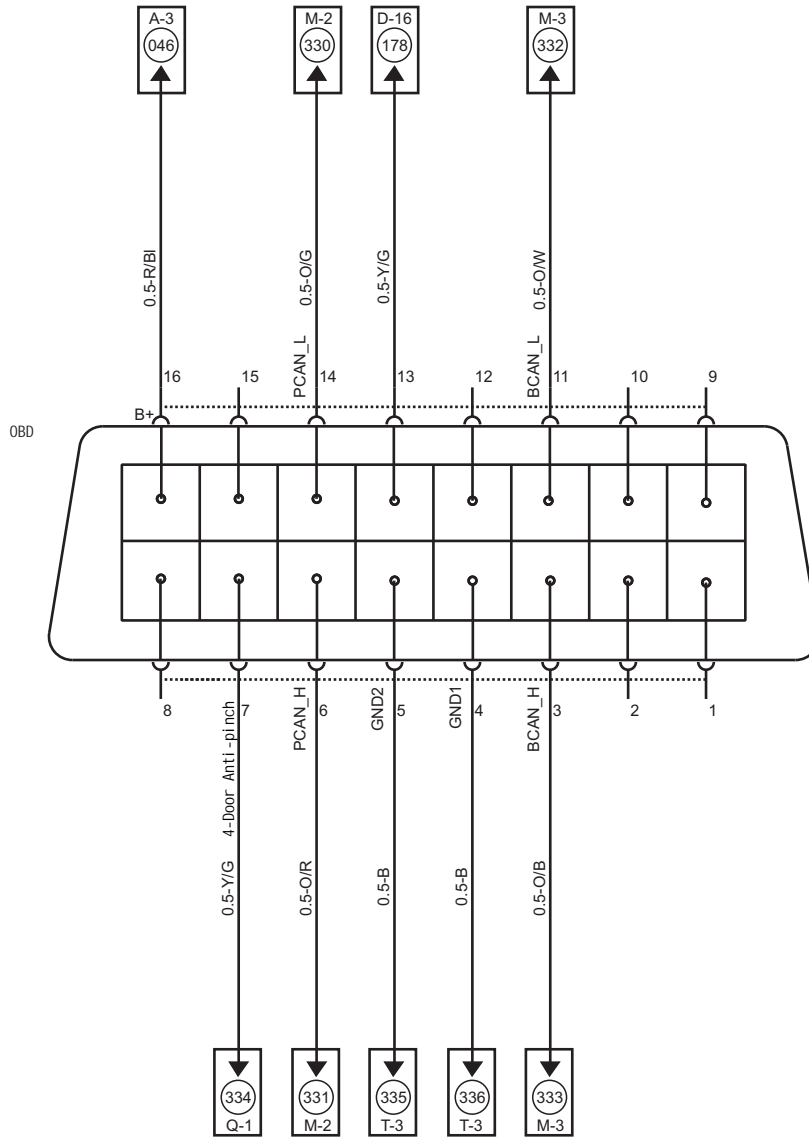

INDEX

Cabin Fuse Box	BOX-1
Engine Compartment Fuse Box	BOX-3
Power Distribution System.....	A-1
Starting System.....	B-1
Charging System.....	C-1
Engine EMS System.....	D-1
TCU(DCT).....	D-14
Shifting System(DCT).....	D-15
TCU(CVT).....	D-16
IMMO.....	D-17
Compressor & Main Relay.....	D-18
Cruise Control.....	D-19
Fuel Pump Control.....	D-20
Reversing Radar.....	E-1
AVM High Definition.....	E-2
AVM.....	E-3
Driving Recorder.....	E-4
MP5.....	F-1
PEPS.....	F-2
ESCL.....	F-3
TBOX.....	F-4
Glove Box Lamp.....	G-1
BCM-Door Lamp.....	H-1
BCM-Ambient Lamp.....	H-2
BCM-Cabin Lamp.....	H-3
BCM-Headlight & Daytime Running Lamp.....	H-4
BCM-Position Lamp.....	H-5
BCM-Turn Signal & Hazard Warning Lamp.....	H-6
BCM-Brake Lamp & Rear Fog Lamp.....	H-7
BCM-Wiper	H-8
BCM-Power & Ground.....	H-9
Power Rearview Mirror.....	I-1
Horn.....	I-2
Panoramic Sunroof.....	J-1
Single Sunroof.....	J-2
On-board Power.....	K-1
Defroster.....	K-2
Power Seat & Seat Heating.....	K-3
Driver Side Switch.....	K-4
Center Console Panel.....	K-5
Airbag.....	L-1
OBD.....	M-1
CAN.....	M-2
ESP.....	N-1
Steering Angle Sensor.....	N-2
EPS.....	N-3
Power Air Conditioning.....	O-1
Automatic Air Conditioning.....	O-3
ICM.....	P-1
Power Window (Four-door Anti-pinching)	Q-1
Power Window (Single Door Anti-pinching)	Q-3
Door Lock.....	S-1
Ground.....	T-1
Connector Shape.....	CJ-1
Wire Harness Layout.....	HL-1

C_Fog lamp_RL
左后雾灯

C_RPA sensor_RL
后左侧倒车雷达传感器

I1_PF
后倒车雷达线束接车身线束

C_License plate lamp_RH
右牌照灯

C_License plate lamp_LH
左牌照灯

C_PEPS_3
Low Frequency ANT 3

C_RPA sensor_RL MID
后左中倒车雷达传感器

C_Fog lamp_RR
右后雾灯

C_RPA sensor_RR
后右侧倒车雷达传感器

C_RPA sensor_RR MID
后右中倒车雷达传感器

C_AVM Camera_REAR
360全景泊车后摄像头

C_Camera_REAR
倒车影像后摄像头