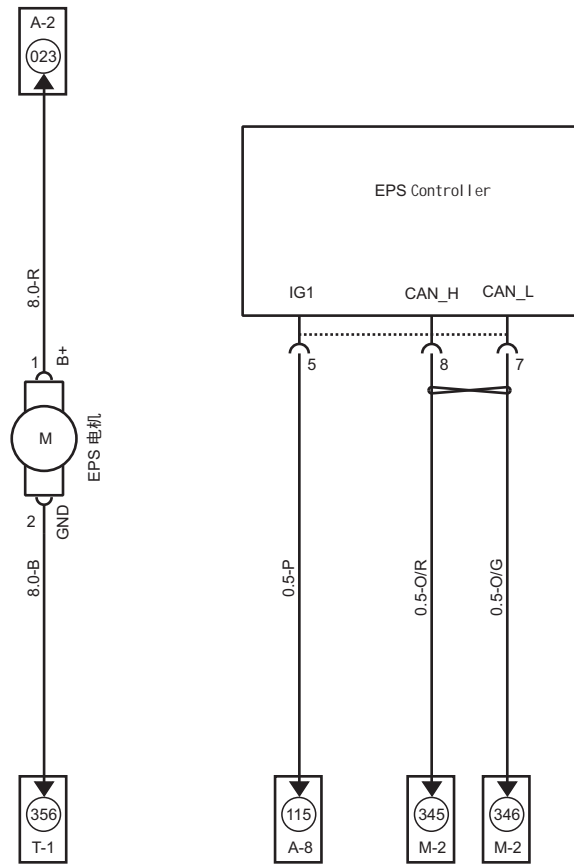

INDEX

Cabin Fuse Box	BOX-1
Engine Compartment Fuse Box	BOX-3
Power Distribution System.....	A-1
Starting System.....	B-1
Charging System.....	C-1
Engine EMS System.....	D-1
TCU(DCT).....	D-14
Shifting System(DCT).....	D-15
TCU(CVT).....	D-16
IMMO.....	D-17
Compressor & Main Relay.....	D-18
Cruise Control.....	D-19
Fuel Pump Control.....	D-20
Reversing Radar.....	E-1
AVM High Definition.....	E-2
AVM.....	E-3
Driving Recorder.....	E-4
MP5.....	F-1
PEPS.....	F-2
ESCL.....	F-3
TBOX.....	F-4
Glove Box Lamp.....	G-1
BCM-Door Lamp.....	H-1
BCM-Ambient Lamp.....	H-2
BCM-Cabin Lamp.....	H-3
BCM-Headlight & Daytime Running Lamp.....	H-4
BCM-Position Lamp.....	H-5
BCM-Turn Signal & Hazard Warning Lamp.....	H-6
BCM-Brake Lamp & Rear Fog Lamp.....	H-7
BCM-Wiper	H-8
BCM-Power & Ground.....	H-9
Power Rearview Mirror.....	I-1
Horn.....	I-2
Panoramic Sunroof.....	J-1
Single Sunroof.....	J-2
On-board Power.....	K-1
Defroster.....	K-2
Power Seat & Seat Heating.....	K-3
Driver Side Switch.....	K-4
Center Console Panel.....	K-5
Airbag.....	L-1
OBD.....	M-1
CAN.....	M-2
ESP.....	N-1
Steering Angle Sensor.....	N-2
EPS.....	N-3
Power Air Conditioning.....	O-1
Automatic Air Conditioning.....	O-3
ICM.....	P-1
Power Window (Four-door Anti-pinching)	Q-1
Power Window (Single Door Anti-pinching)	Q-3
Door Lock.....	S-1
Ground.....	T-1
Connector Shape.....	CJ-1
Wire Harness Layout.....	HL-1

C_Fog lamp_RL
左后雾灯

C_RPA sensor_RL
后左侧倒车雷达传感器

I1_PF
后倒车雷达线束接车身线束

C_License plate lamp_RH
右牌照灯

C_License plate lamp_LH
左牌照灯

C_PEPS_3
Low Frequency ANT 3

C_RPA sensor_RL MID
后左中倒车雷达传感器

C_Fog lamp_RR
右后雾灯

C_RPA sensor_RR
后右侧倒车雷达传感器

C_RPA sensor_RR MID
后右中倒车雷达传感器

C_AVM Camera_REAR
360全景泊车后摄像头

C_Camera_REAR
倒车影像后摄像头