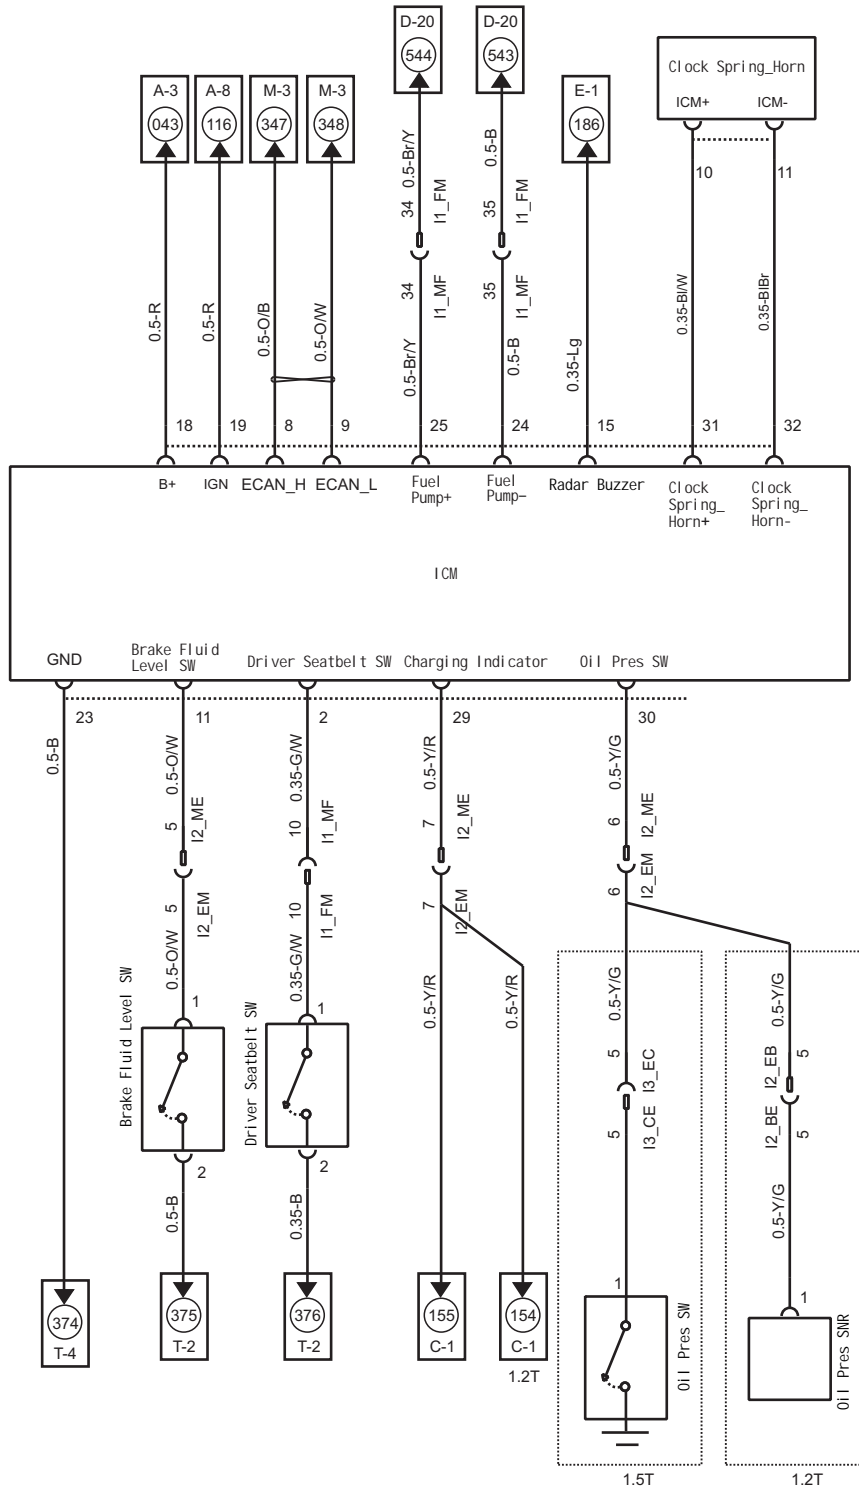

INDEX

Cabin Fuse Box	BOX-1
Engine Compartment Fuse Box	BOX-3
Power Distribution System.....	A-1
Starting System.....	B-1
Charging System.....	C-1
Engine EMS System.....	D-1
TCU(DCT).....	D-14
Shifting System(DCT).....	D-15
TCU(CVT).....	D-16
IMMO.....	D-17
Compressor & Main Relay.....	D-18
Cruise Control.....	D-19
Fuel Pump Control.....	D-20
Reversing Radar.....	E-1
AVM High Definition.....	E-2
AVM.....	E-3
Driving Recorder.....	E-4
MP5.....	F-1
PEPS.....	F-2
ESCL.....	F-3
TBOX.....	F-4
Glove Box Lamp.....	G-1
BCM-Door Lamp.....	H-1
BCM-Ambient Lamp.....	H-2
BCM-Cabin Lamp.....	H-3
BCM-Headlight & Daytime Running Lamp.....	H-4
BCM-Position Lamp.....	H-5
BCM-Turn Signal & Hazard Warning Lamp.....	H-6
BCM-Brake Lamp & Rear Fog Lamp.....	H-7
BCM-Wiper	H-8
BCM-Power & Ground.....	H-9
Power Rearview Mirror.....	I-1
Horn.....	I-2
Panoramic Sunroof.....	J-1
Single Sunroof.....	J-2
On-board Power.....	K-1
Defroster.....	K-2
Power Seat & Seat Heating.....	K-3
Driver Side Switch.....	K-4
Center Console Panel.....	K-5
Airbag.....	L-1
OBD.....	M-1
CAN.....	M-2
ESP.....	N-1
Steering Angle Sensor.....	N-2
EPS.....	N-3
Power Air Conditioning.....	O-1
Automatic Air Conditioning.....	O-3
ICM.....	P-1
Power Window (Four-door Anti-pinching)	Q-1
Power Window (Single Door Anti-pinching)	Q-3
Door Lock.....	S-1
Ground.....	T-1
Connector Shape.....	CJ-1
Wire Harness Layout.....	HL-1

C_Fog lamp_RL
左后雾灯

C_RPA sensor_RL
后左侧倒车雷达传感器

I1_PF
后倒车雷达线束接车身线束

C_License plate lamp_RH
右牌照灯

C_License plate lamp_LH
左牌照灯

C_PEPS_3
Low Frequency ANT 3

C_RPA sensor_RL MID
后左中倒车雷达传感器

C_Fog lamp_RR
右后雾灯

C_RPA sensor_RR
后右侧倒车雷达传感器

C_RPA sensor_RR MID
后右中倒车雷达传感器

C_AVM Camera_REAR
360全景泊车后摄像头

C_Camera_REAR
倒车影像后摄像头