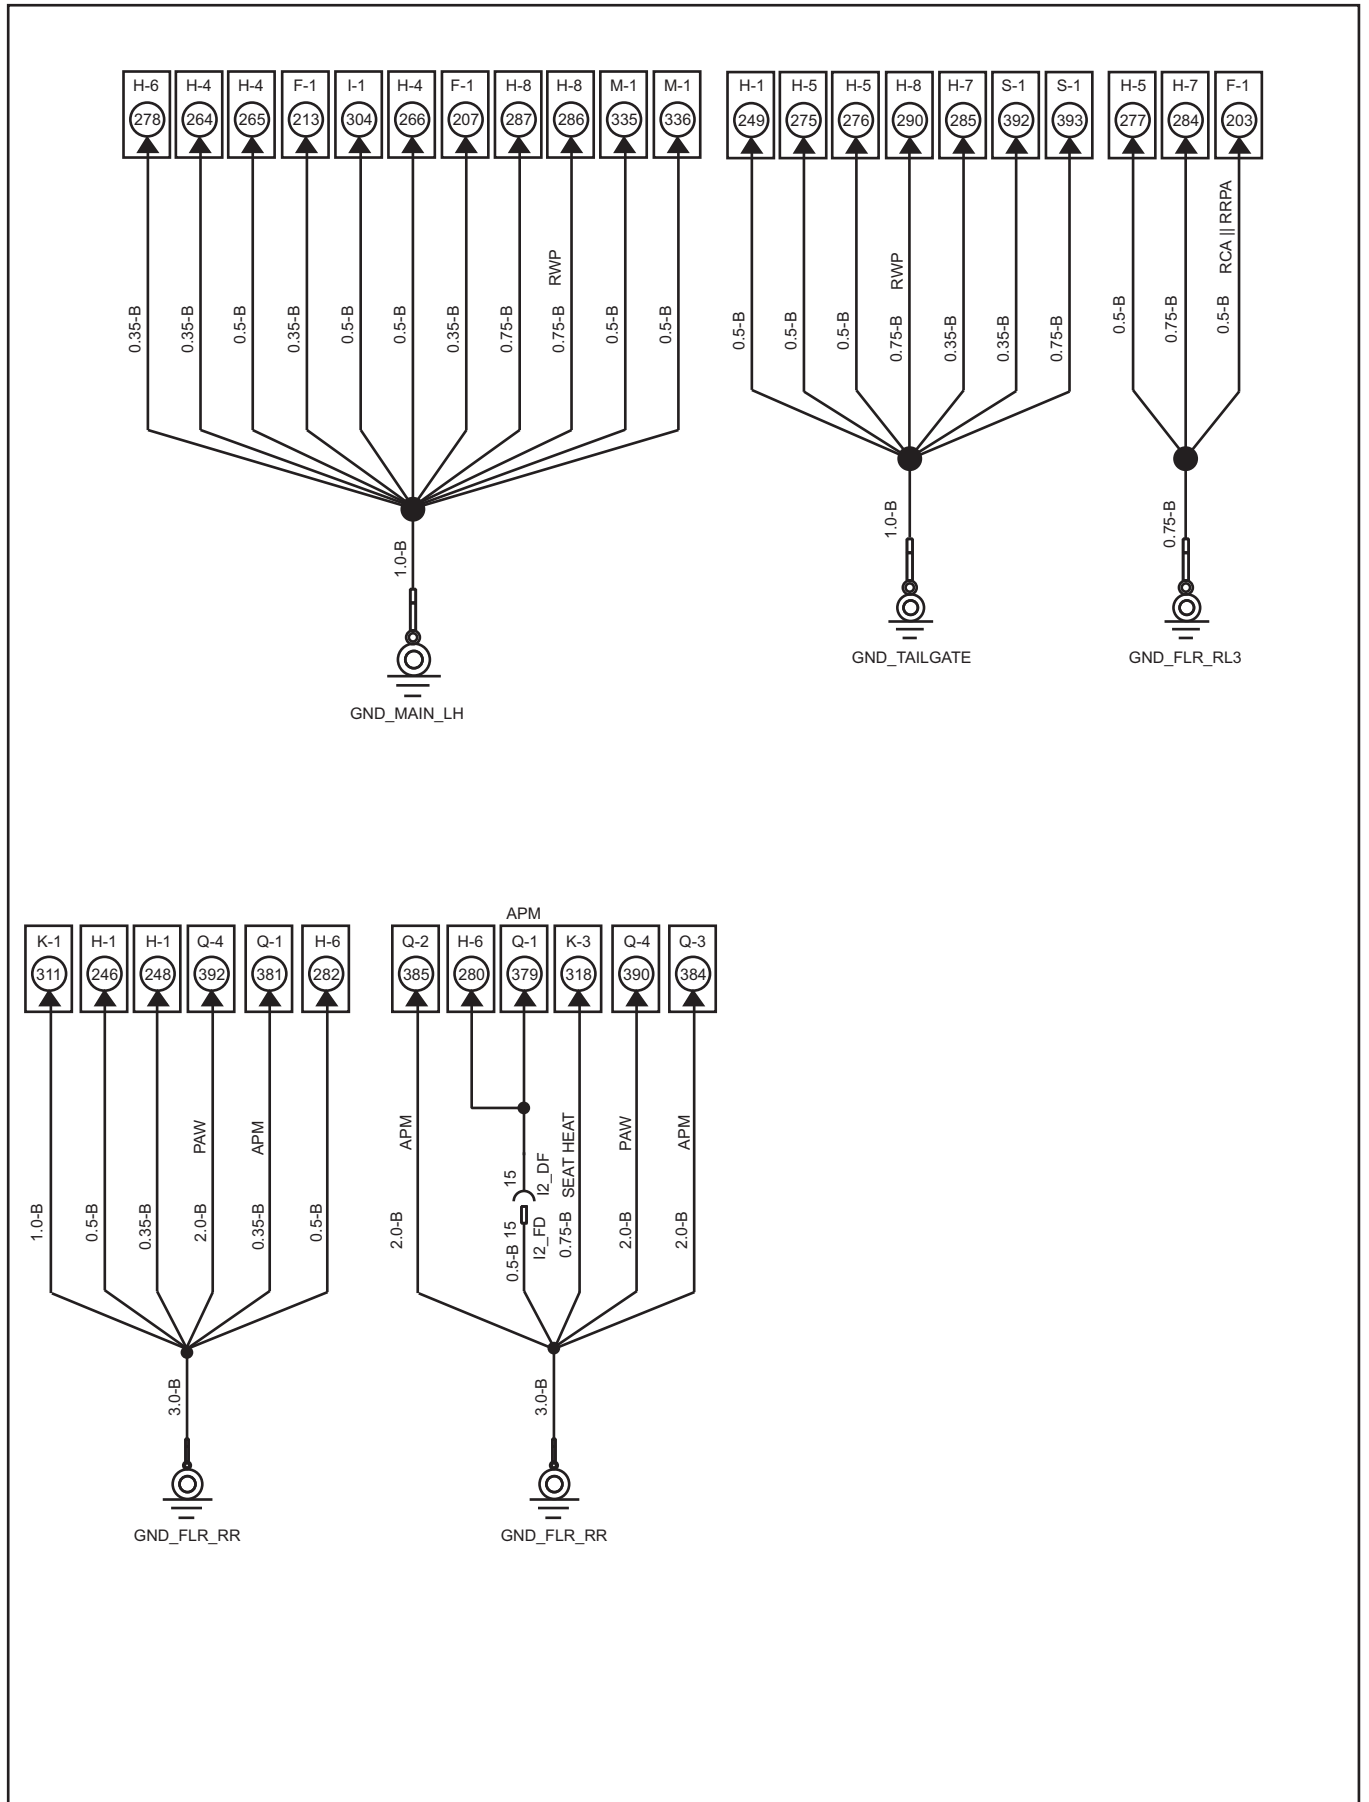

INDEX

Cabin Fuse Box	BOX-1
Engine Compartment Fuse Box	BOX-3
Power Distribution System.....	A-1
Starting System.....	B-1
Charging System.....	C-1
Engine EMS System.....	D-1
TCU(DCT).....	D-14
Shifting System(DCT).....	D-15
TCU(CVT).....	D-16
IMMO.....	D-17
Compressor & Main Relay.....	D-18
Cruise Control.....	D-19
Fuel Pump Control.....	D-20
Reversing Radar.....	E-1
AVM High Definition.....	E-2
AVM.....	E-3
Driving Recorder.....	E-4
MP5.....	F-1
PEPS.....	F-2
ESCL.....	F-3
TBOX.....	F-4
Glove Box Lamp.....	G-1
BCM-Door Lamp.....	H-1
BCM-Ambient Lamp.....	H-2
BCM-Cabin Lamp.....	H-3
BCM-Headlight & Daytime Running Lamp.....	H-4
BCM-Position Lamp.....	H-5
BCM-Turn Signal & Hazard Warning Lamp.....	H-6
BCM-Brake Lamp & Rear Fog Lamp.....	H-7
BCM-Wiper	H-8
BCM-Power & Ground.....	H-9
Power Rearview Mirror.....	I-1
Horn.....	I-2
Panoramic Sunroof.....	J-1
Single Sunroof.....	J-2
On-board Power.....	K-1
Defroster.....	K-2
Power Seat & Seat Heating.....	K-3
Driver Side Switch.....	K-4
Center Console Panel.....	K-5
Airbag.....	L-1
OBD.....	M-1
CAN.....	M-2
ESP.....	N-1
Steering Angle Sensor.....	N-2
EPS.....	N-3
Power Air Conditioning.....	O-1
Automatic Air Conditioning.....	O-3
ICM.....	P-1
Power Window (Four-door Anti-pinching)	Q-1
Power Window (Single Door Anti-pinching)	Q-3
Door Lock.....	S-1
Ground.....	T-1
Connector Shape.....	CJ-1
Wire Harness Layout.....	HL-1

C_Fog lamp_RL
左后雾灯

C_RPA sensor_RL
后左侧倒车雷达传感器

I1_PF
后倒车雷达线束接车身线束

C_License plate lamp_RH
右牌照灯

C_License plate lamp_LH
左牌照灯

C_PEPS_3
Low Frequency ANT 3

C_RPA sensor_RL MID
后左中倒车雷达传感器

C_Fog lamp_RR
右后雾灯