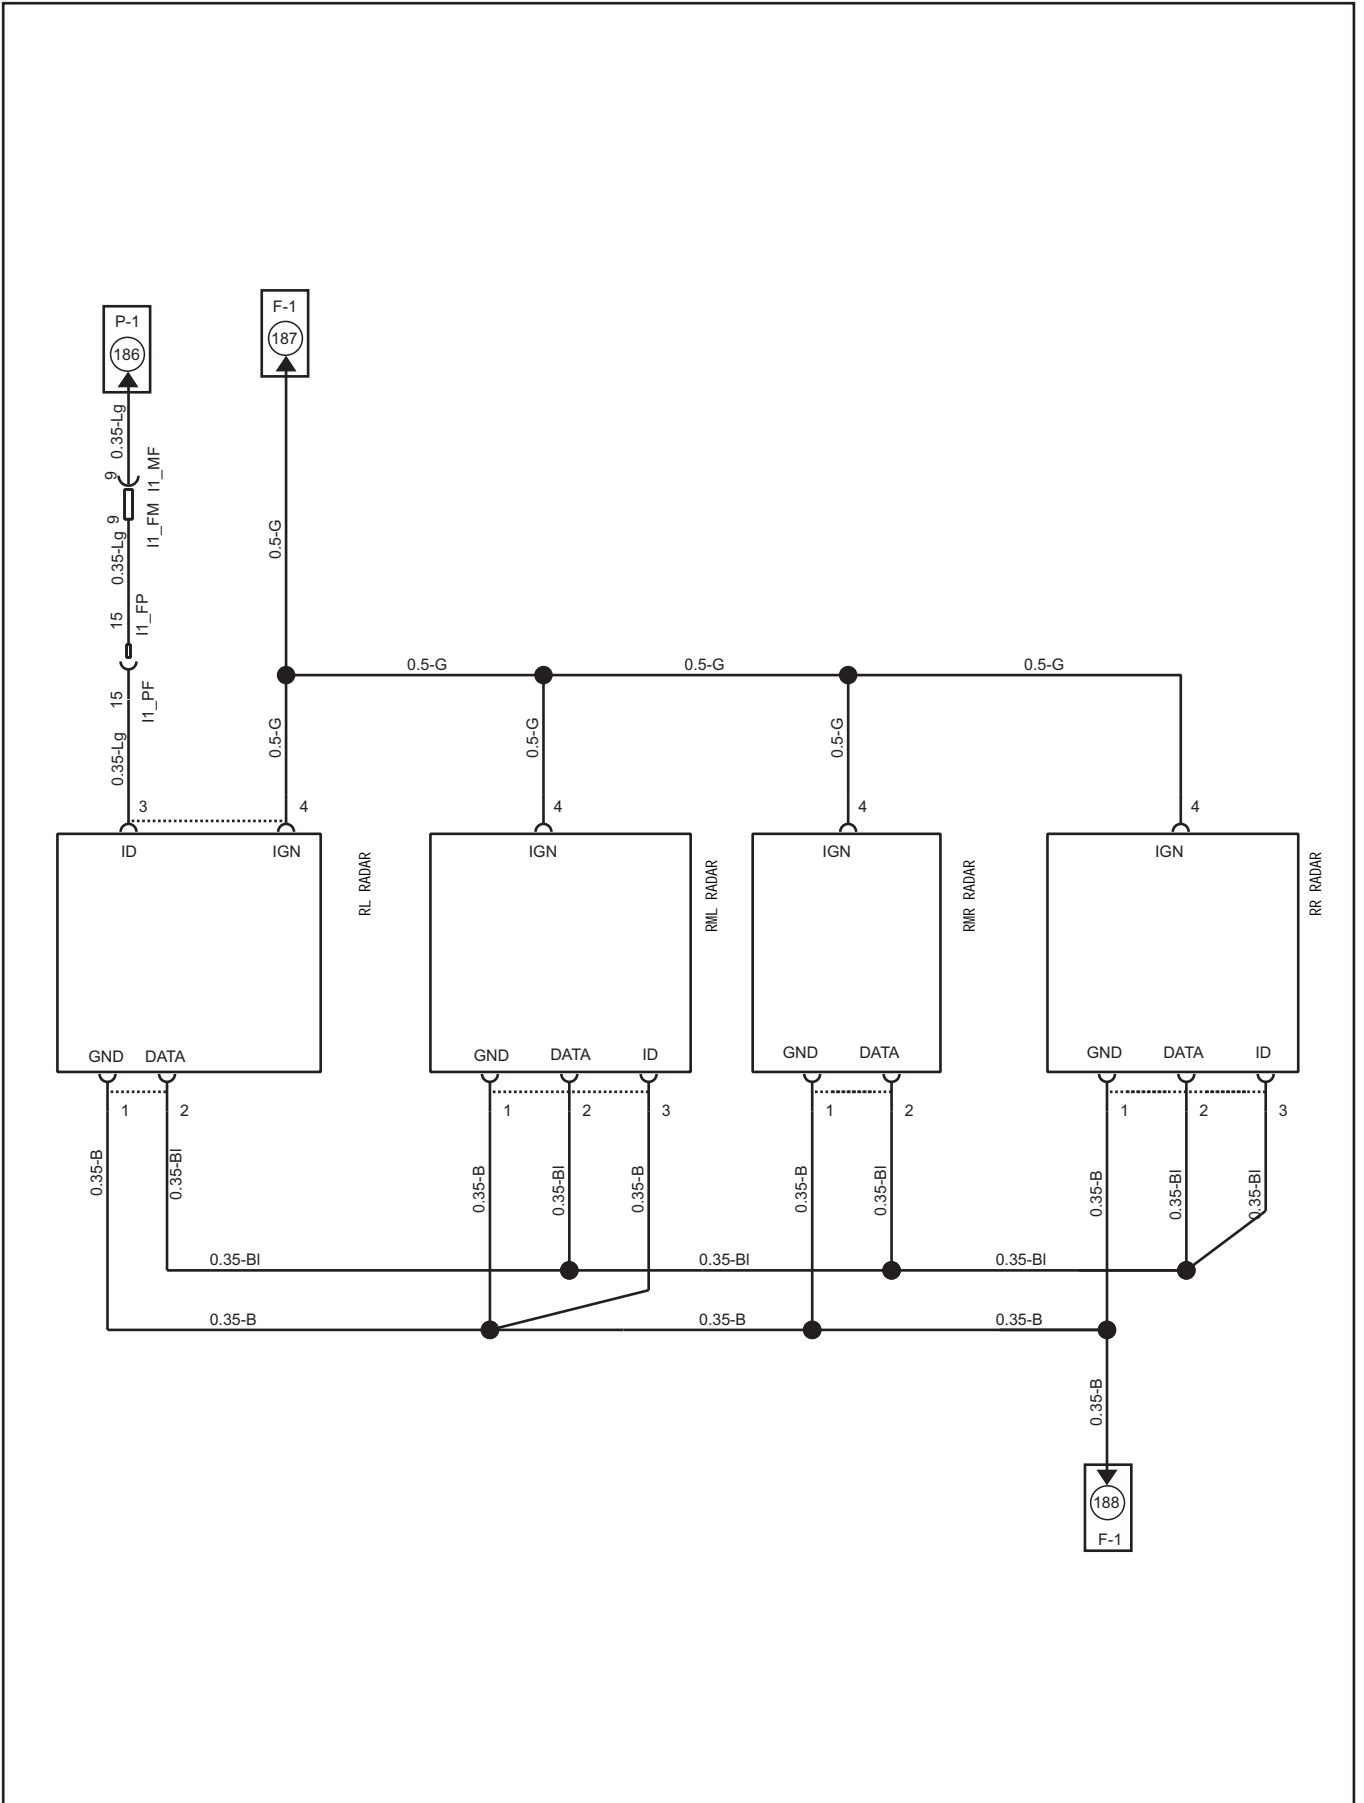

INDEX

Cabin Fuse Box	BOX-1
Engine Compartment Fuse Box	BOX-3
Power Distribution System.....	A-1
Starting System.....	B-1
Charging System.....	C-1
Engine EMS System.....	D-1
TCU(DCT).....	D-14
Shifting System(DCT).....	D-15
TCU(CVT).....	D-16
IMMO.....	D-17
Compressor & Main Relay.....	D-18
Cruise Control.....	D-19
Fuel Pump Control.....	D-20
Reversing Radar.....	E-1
AVM High Definition.....	E-2
AVM.....	E-3
Driving Recorder.....	E-4
MP5.....	F-1
PEPS.....	F-2
ESCL.....	F-3
TBOX.....	F-4
Glove Box Lamp.....	G-1
BCM-Door Lamp.....	H-1
BCM-Ambient Lamp.....	H-2
BCM-Cabin Lamp.....	H-3
BCM-Headlight & Daytime Running Lamp.....	H-4
BCM-Position Lamp.....	H-5
BCM-Turn Signal & Hazard Warning Lamp.....	H-6
BCM-Brake Lamp & Rear Fog Lamp.....	H-7
BCM-Wiper	H-8
BCM-Power & Ground.....	H-9
Power Rearview Mirror.....	I-1
Horn.....	I-2
Panoramic Sunroof.....	J-1
Single Sunroof.....	J-2
On-board Power.....	K-1
Defroster.....	K-2
Power Seat & Seat Heating.....	K-3
Driver Side Switch.....	K-4
Center Console Panel.....	K-5
Airbag.....	L-1
OBD.....	M-1
CAN.....	M-2
ESP.....	N-1
Steering Angle Sensor.....	N-2
EPS.....	N-3
Power Air Conditioning.....	O-1
Automatic Air Conditioning.....	O-3
ICM.....	P-1
Power Window (Four-door Anti-pinching)	Q-1
Power Window (Single Door Anti-pinching)	Q-3
Door Lock.....	S-1
Ground.....	T-1
Connector Shape.....	CJ-1
Wire Harness Layout.....	HL-1