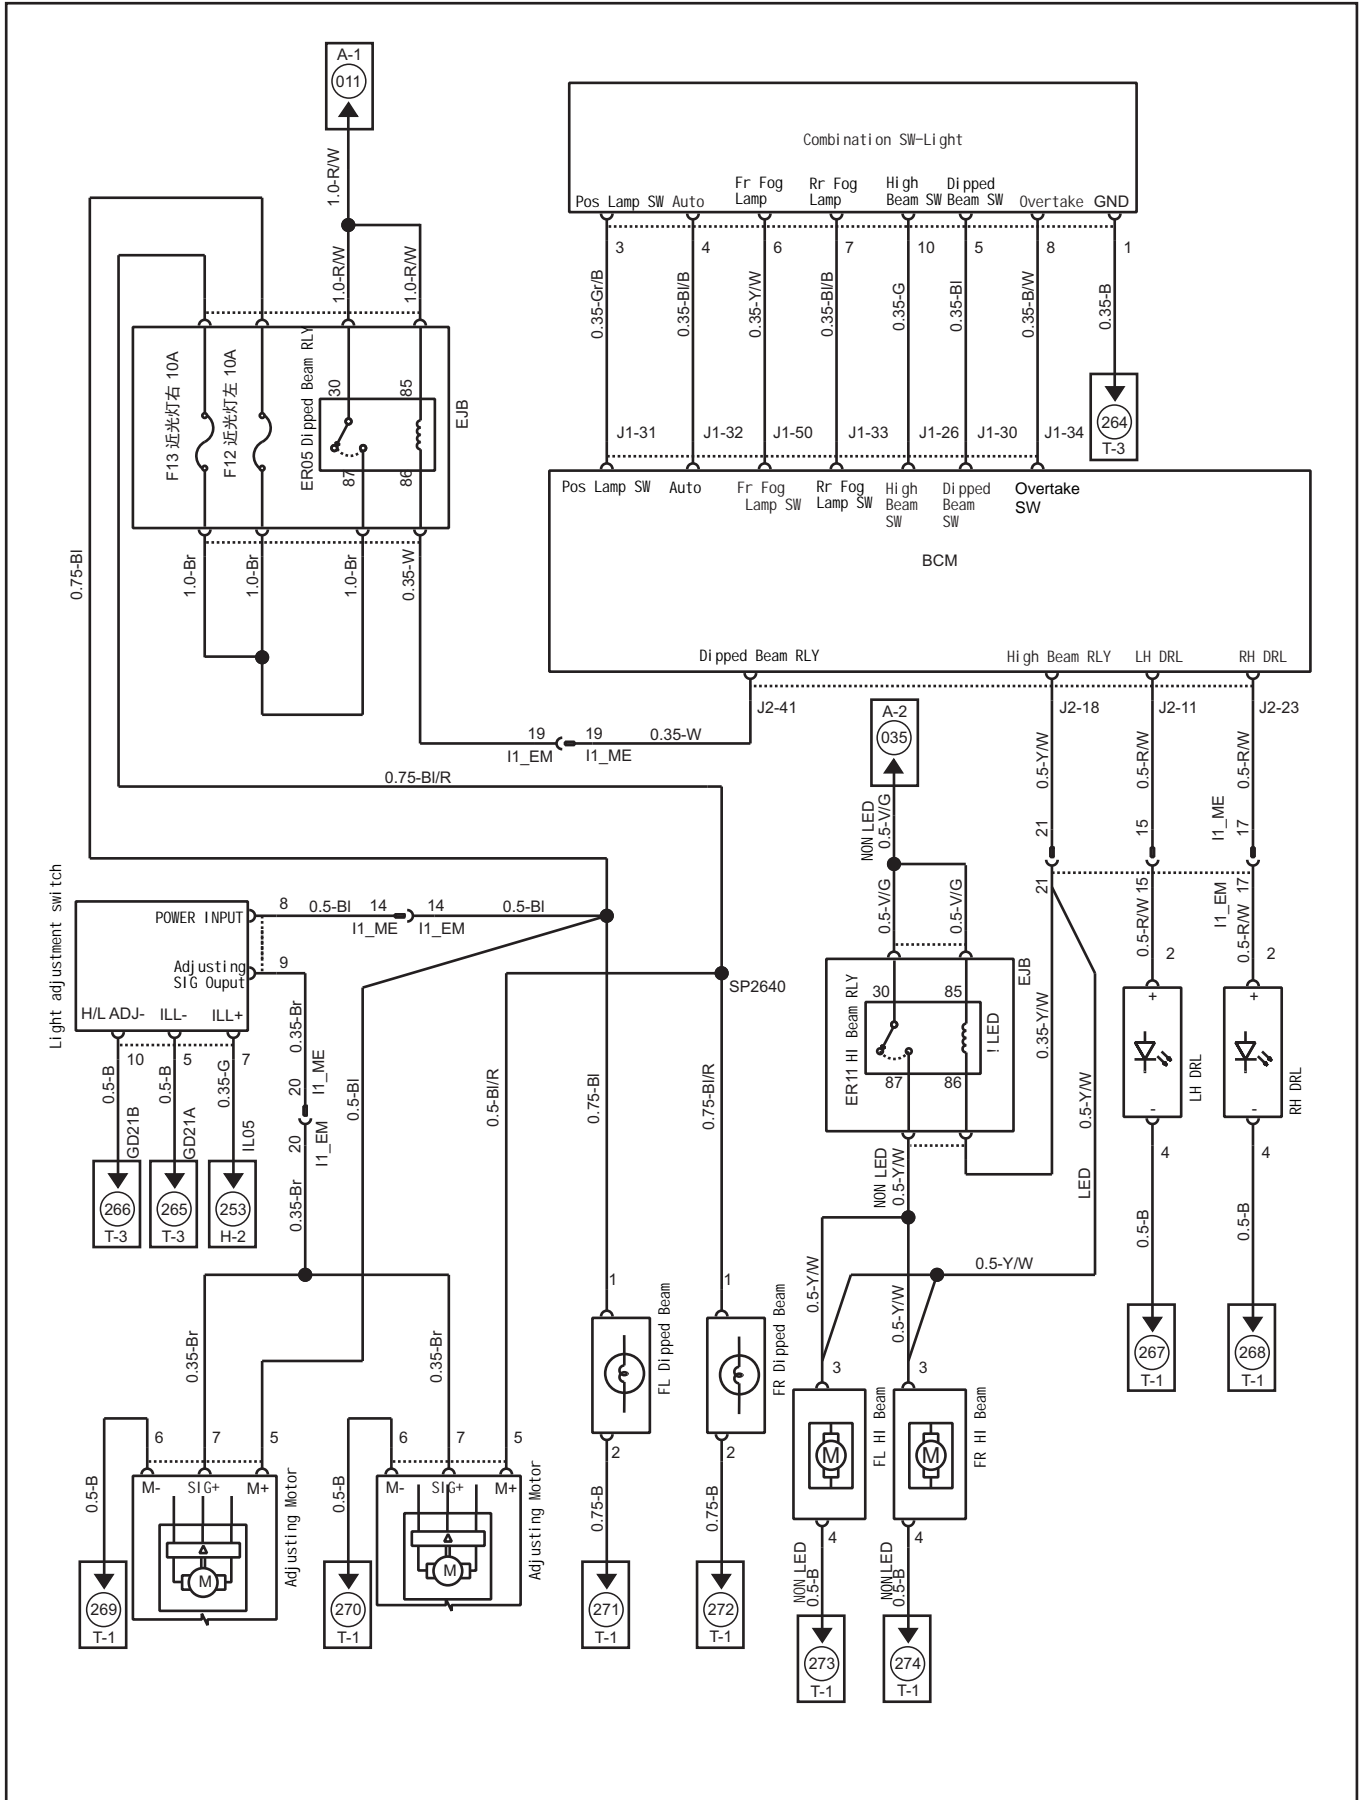

INDEX

Cabin Fuse Box	BOX-1
Engine Compartment Fuse Box	BOX-3
Power Distribution System.....	A-1
Starting System.....	B-1
Charging System.....	C-1
Engine EMS System.....	D-1
TCU(DCT).....	D-14
Shifting System(DCT).....	D-15
TCU(CVT).....	D-16
IMMO.....	D-17
Compressor & Main Relay.....	D-18
Cruise Control.....	D-19
Fuel Pump Control.....	D-20
Reversing Radar.....	E-1
AVM High Definition.....	E-2
AVM.....	E-3
Driving Recorder.....	E-4
MP5.....	F-1
PEPS.....	F-2
ESCL.....	F-3
TBOX.....	F-4
Glove Box Lamp.....	G-1
BCM-Door Lamp.....	H-1
BCM-Ambient Lamp.....	H-2
BCM-Cabin Lamp.....	H-3
BCM-Headlight & Daytime Running Lamp.....	H-4
BCM-Position Lamp.....	H-5
BCM-Turn Signal & Hazard Warning Lamp.....	H-6
BCM-Brake Lamp & Rear Fog Lamp.....	H-7
BCM-Wiper	H-8
BCM-Power & Ground.....	H-9
Power Rearview Mirror.....	I-1
Horn.....	I-2
Panoramic Sunroof.....	J-1
Single Sunroof.....	J-2
On-board Power.....	K-1
Defroster.....	K-2
Power Seat & Seat Heating.....	K-3
Driver Side Switch.....	K-4
Center Console Panel.....	K-5
Airbag.....	L-1
OBD.....	M-1
CAN.....	M-2
ESP.....	N-1
Steering Angle Sensor.....	N-2
EPS.....	N-3
Power Air Conditioning.....	O-1
Automatic Air Conditioning.....	O-3
ICM.....	P-1
Power Window (Four-door Anti-pinching)	Q-1
Power Window (Single Door Anti-pinching)	Q-3
Door Lock.....	S-1
Ground.....	T-1
Connector Shape.....	CJ-1
Wire Harness Layout.....	HL-1

C_Fog lamp_RL
左后雾灯

C_RPA sensor_RL
后左侧倒车雷达传感器

I1_PF
后倒车雷达线束接车身线束

C_License plate lamp_RH
右牌照灯

C_License plate lamp_LH
左牌照灯

C_PEPS_3
Low Frequency ANT 3

C_RPA sensor_RL MID
后左中倒车雷达传感器

C_Fog lamp_RR
右后雾灯