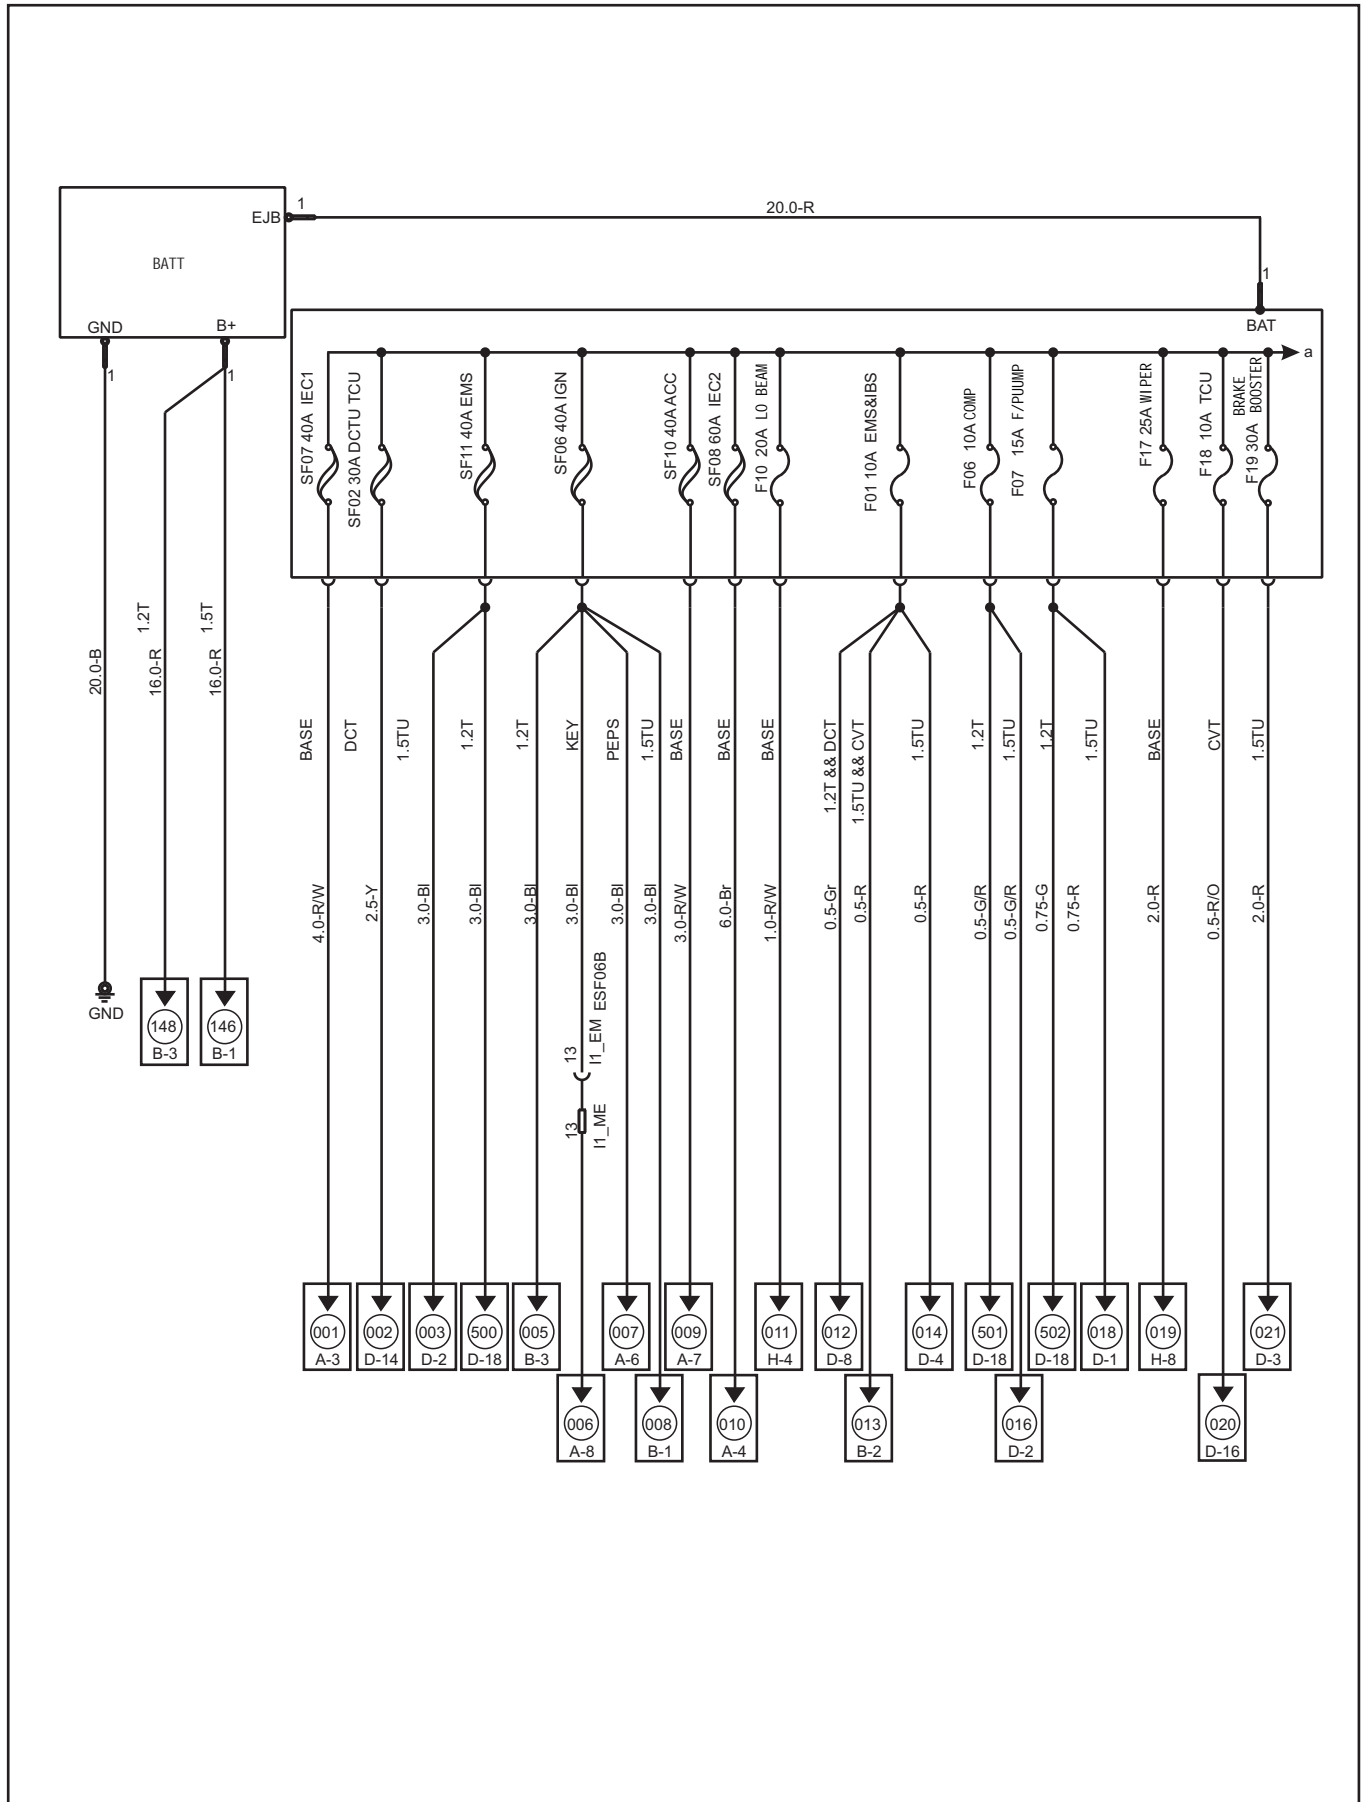

INDEX

Cabin Fuse Box	BOX-1
Engine Compartment Fuse Box	BOX-3
Power Distribution System.....	A-1
Starting System.....	B-1
Charging System.....	C-1
Engine EMS System.....	D-1
TCU(DCT).....	D-14
Shifting System(DCT).....	D-15
TCU(CVT).....	D-16
IMMO.....	D-17
Compressor & Main Relay.....	D-18
Cruise Control.....	D-19
Fuel Pump Control.....	D-20
Reversing Radar.....	E-1
AVM High Definition.....	E-2
AVM.....	E-3
Driving Recorder.....	E-4
MP5.....	F-1
PEPS.....	F-2
ESCL.....	F-3
TBOX.....	F-4
Glove Box Lamp.....	G-1
BCM-Door Lamp.....	H-1
BCM-Ambient Lamp.....	H-2
BCM-Cabin Lamp.....	H-3
BCM-Headlight & Daytime Running Lamp.....	H-4
BCM-Position Lamp.....	H-5
BCM-Turn Signal & Hazard Warning Lamp.....	H-6
BCM-Brake Lamp & Rear Fog Lamp.....	H-7
BCM-Wiper	H-8
BCM-Power & Ground.....	H-9
Power Rearview Mirror.....	I-1
Horn.....	I-2
Panoramic Sunroof.....	J-1
Single Sunroof.....	J-2
On-board Power.....	K-1
Defroster.....	K-2
Power Seat & Seat Heating.....	K-3
Driver Side Switch.....	K-4
Center Console Panel.....	K-5
Airbag.....	L-1
OBD.....	M-1
CAN.....	M-2
ESP.....	N-1
Steering Angle Sensor.....	N-2
EPS.....	N-3
Power Air Conditioning.....	O-1
Automatic Air Conditioning.....	O-3
ICM.....	P-1
Power Window (Four-door Anti-pinching)	Q-1
Power Window (Single Door Anti-pinching)	Q-3
Door Lock.....	S-1
Ground.....	T-1
Connector Shape.....	CJ-1
Wire Harness Layout.....	HL-1

C_Fog lamp_RL
左后雾灯

C_RPA sensor_RL
后左侧倒车雷达传感器

I1_PF
后倒车雷达线束接车身线束

C_License plate lamp_RH
右牌照灯

C_License plate lamp_LH
左牌照灯

C_PEPS_3
Low Frequency ANT 3

C_RPA sensor_RL MID
后左中倒车雷达传感器

C_Fog lamp_RR
右后雾灯