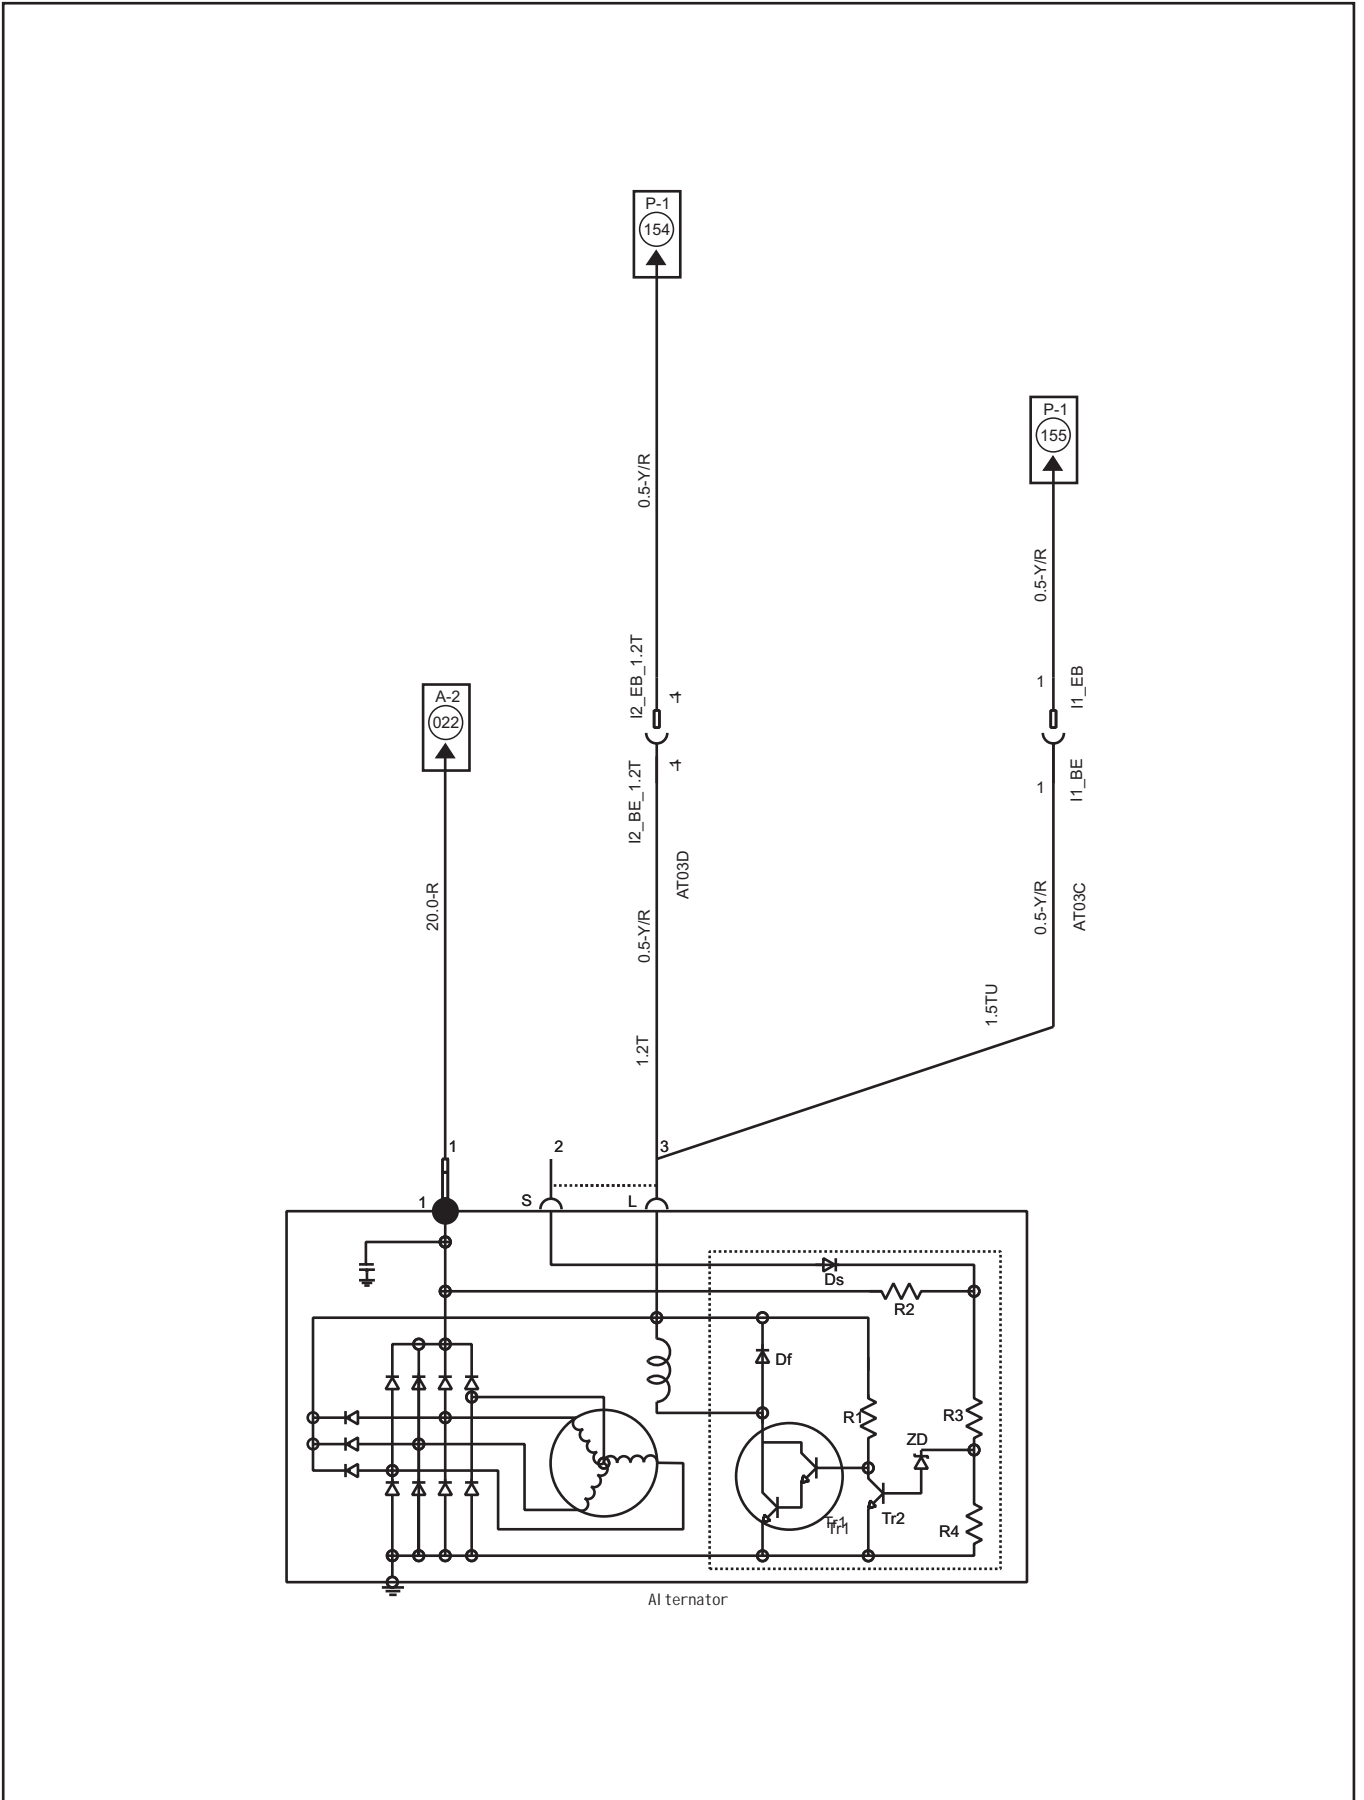

INDEX

Cabin Fuse Box	BOX-1
Engine Compartment Fuse Box	BOX-3
Power Distribution System.....	A-1
Starting System.....	B-1
Charging System.....	C-1
Engine EMS System.....	D-1
TCU(DCT).....	D-14
Shifting System(DCT).....	D-15
TCU(CVT).....	D-16
IMMO.....	D-17
Compressor & Main Relay.....	D-18
Cruise Control.....	D-19
Fuel Pump Control.....	D-20
Reversing Radar.....	E-1
AVM High Definition.....	E-2
AVM.....	E-3
Driving Recorder.....	E-4
MP5.....	F-1
PEPS.....	F-2
ESCL.....	F-3
TBOX.....	F-4
Glove Box Lamp.....	G-1
BCM-Door Lamp.....	H-1
BCM-Ambient Lamp.....	H-2
BCM-Cabin Lamp.....	H-3
BCM-Headlight & Daytime Running Lamp.....	H-4
BCM-Position Lamp.....	H-5
BCM-Turn Signal & Hazard Warning Lamp.....	H-6
BCM-Brake Lamp & Rear Fog Lamp.....	H-7
BCM-Wiper	H-8
BCM-Power & Ground.....	H-9
Power Rearview Mirror.....	I-1
Horn.....	I-2
Panoramic Sunroof.....	J-1
Single Sunroof.....	J-2
On-board Power.....	K-1
Defroster.....	K-2
Power Seat & Seat Heating.....	K-3
Driver Side Switch.....	K-4
Center Console Panel.....	K-5
Airbag.....	L-1
OBD.....	M-1
CAN.....	M-2
ESP.....	N-1
Steering Angle Sensor.....	N-2
EPS.....	N-3
Power Air Conditioning.....	O-1
Automatic Air Conditioning.....	O-3
ICM.....	P-1
Power Window (Four-door Anti-pinching)	Q-1
Power Window (Single Door Anti-pinching)	Q-3
Door Lock.....	S-1
Ground.....	T-1
Connector Shape.....	CJ-1
Wire Harness Layout.....	HL-1

C_Fog lamp_RL
左后雾灯

C_RPA sensor_RL
后左侧倒车雷达传感器

I1_PF
后倒车雷达线束接车身线束

C_License plate lamp_RH
右牌照灯

C_License plate lamp_LH
左牌照灯

C_PEPS_3
Low Frequency ANT 3

C_RPA sensor_RL MID
后左中倒车雷达传感器

C_Fog lamp_RR
右后雾灯