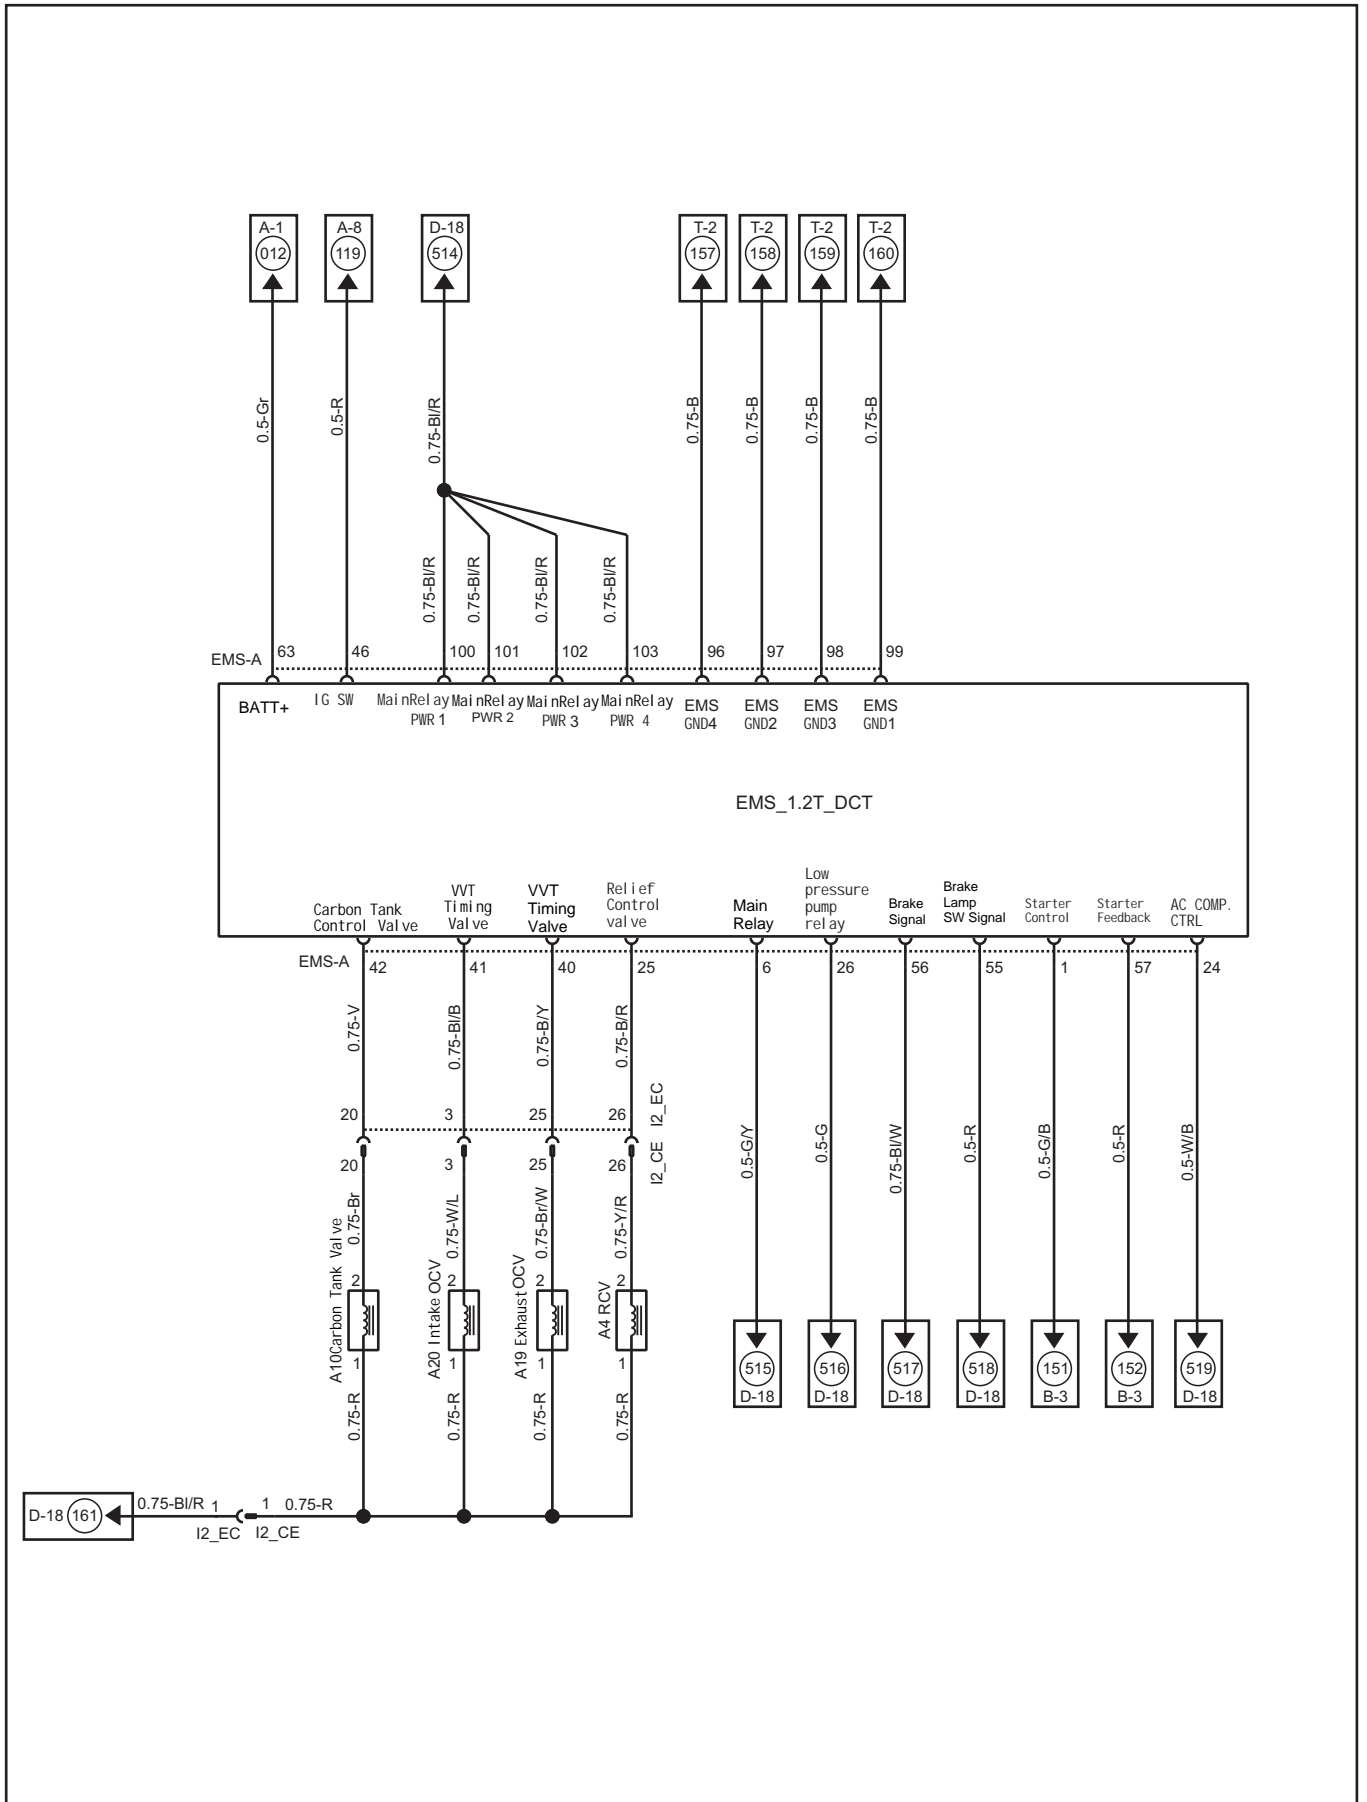

INDEX

Cabin Fuse Box	BOX-1
Engine Compartment Fuse Box	BOX-3
Power Distribution System.....	A-1
Starting System.....	B-1
Charging System.....	C-1
Engine EMS System.....	D-1
TCU(DCT).....	D-14
Shifting System(DCT).....	D-15
TCU(CVT).....	D-16
IMMO.....	D-17
Compressor & Main Relay.....	D-18
Cruise Control.....	D-19
Fuel Pump Control.....	D-20
Reversing Radar.....	E-1
AVM High Definition.....	E-2
AVM.....	E-3
Driving Recorder.....	E-4
MP5.....	F-1
PEPS.....	F-2
ESCL.....	F-3
TBOX.....	F-4
Glove Box Lamp.....	G-1
BCM-Door Lamp.....	H-1
BCM-Ambient Lamp.....	H-2
BCM-Cabin Lamp.....	H-3
BCM-Headlight & Daytime Running Lamp.....	H-4
BCM-Position Lamp.....	H-5
BCM-Turn Signal & Hazard Warning Lamp.....	H-6
BCM-Brake Lamp & Rear Fog Lamp.....	H-7
BCM-Wiper	H-8
BCM-Power & Ground.....	H-9
Power Rearview Mirror.....	I-1
Horn.....	I-2
Panoramic Sunroof.....	J-1
Single Sunroof.....	J-2
On-board Power.....	K-1
Defroster.....	K-2
Power Seat & Seat Heating.....	K-3
Driver Side Switch.....	K-4
Center Console Panel.....	K-5
Airbag.....	L-1
OBD.....	M-1
CAN.....	M-2
ESP.....	N-1
Steering Angle Sensor.....	N-2
EPS.....	N-3
Power Air Conditioning.....	O-1
Automatic Air Conditioning.....	O-3
ICM.....	P-1
Power Window (Four-door Anti-pinching)	Q-1
Power Window (Single Door Anti-pinching)	Q-3
Door Lock.....	S-1
Ground.....	T-1
Connector Shape.....	CJ-1
Wire Harness Layout.....	HL-1

C_Fog lamp_RL
左后雾灯

C_RPA sensor_RL
后左侧倒车雷达传感器

I1_PF
后倒车雷达线束接车身线束

C_License plate lamp_RH
右牌照灯

C_License plate lamp_LH
左牌照灯

C_PEPS_3
Low Frequency ANT 3

C_RPA sensor_RL MID
后左中倒车雷达传感器

C_Fog lamp_RR
右后雾灯