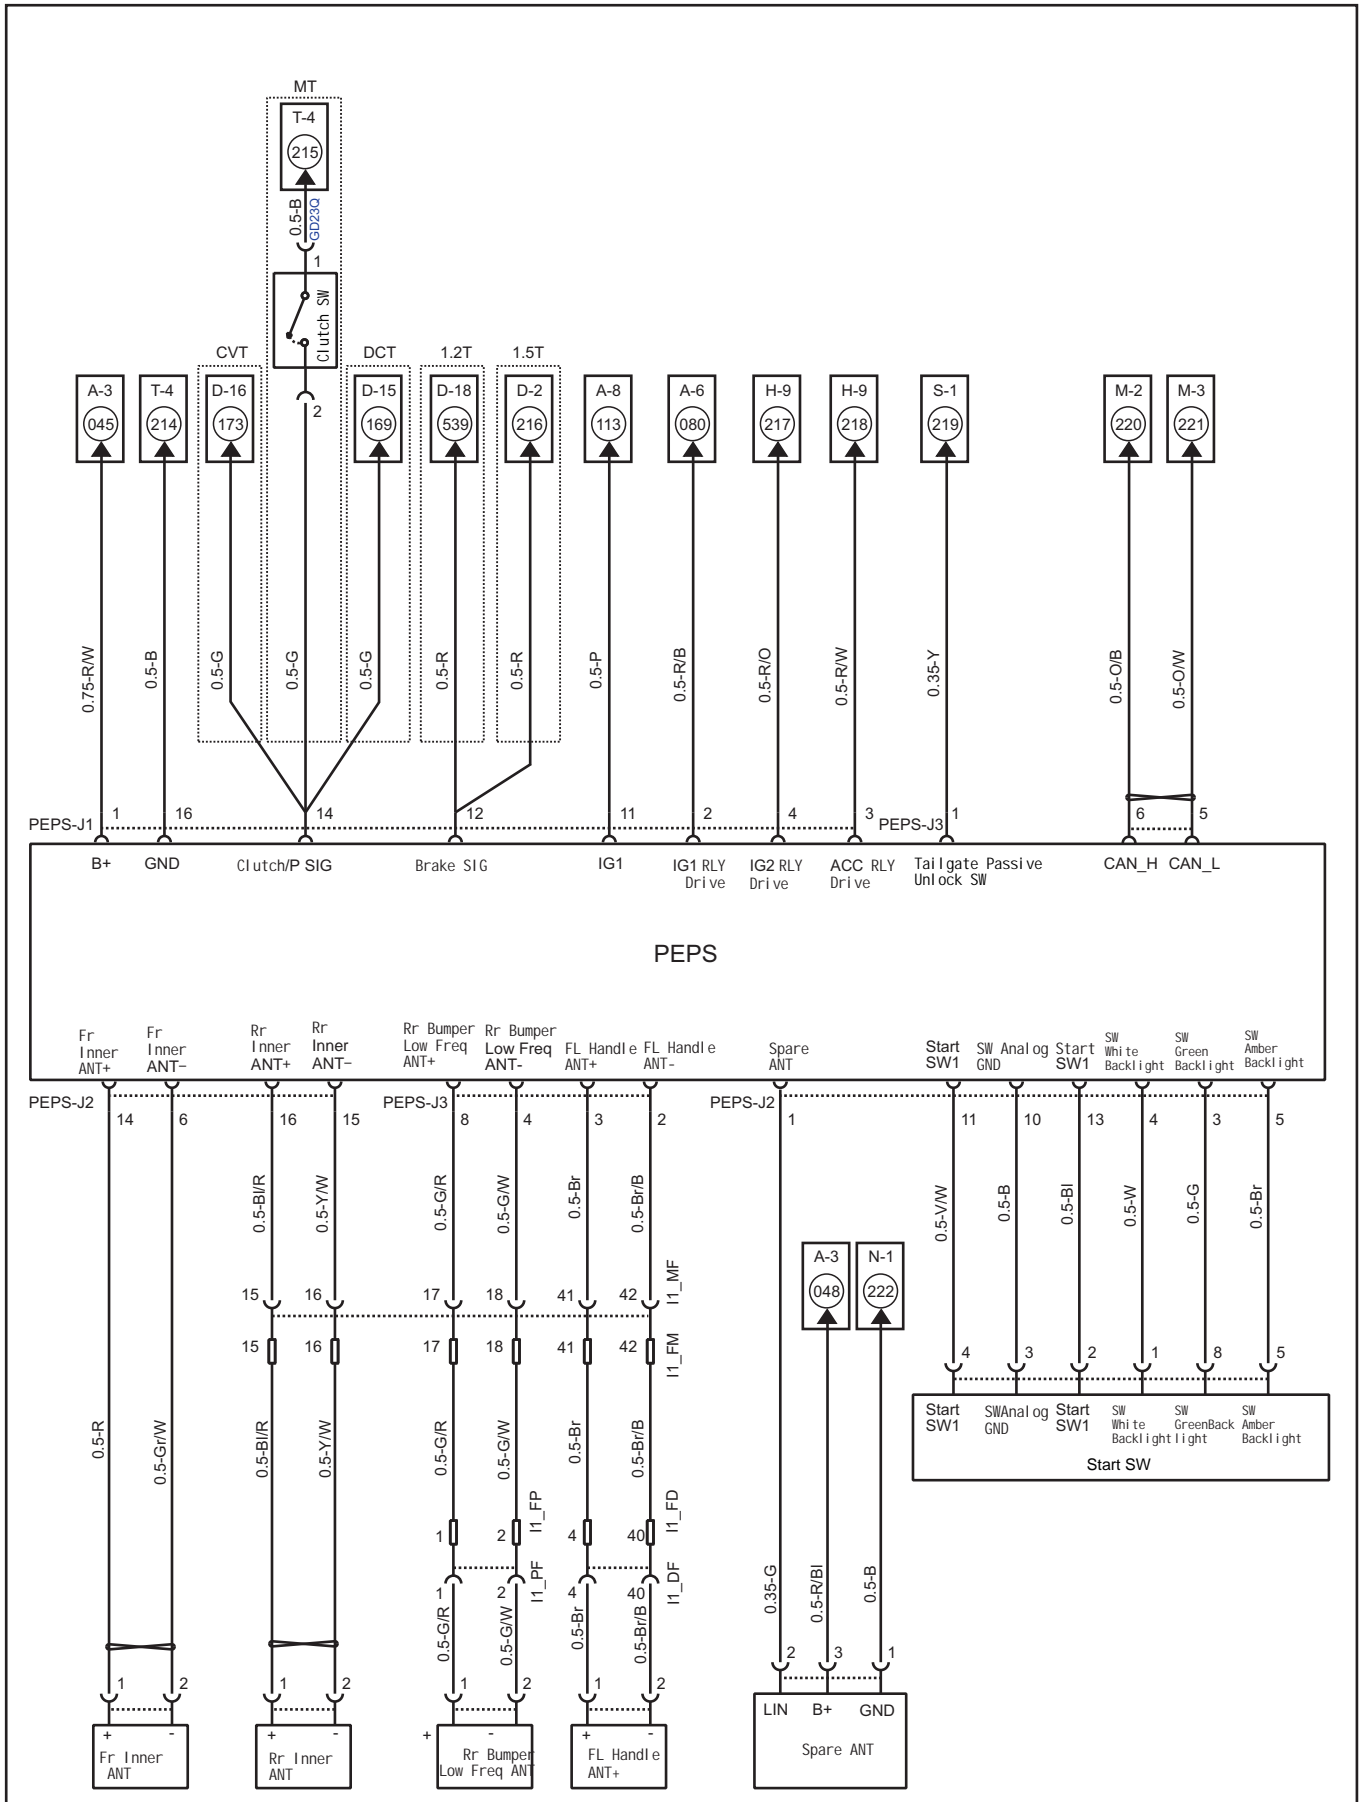

INDEX

Cabin Fuse Box	BOX-1
Engine Compartment Fuse Box	BOX-3
Power Distribution System.....	A-1
Starting System.....	B-1
Charging System.....	C-1
Engine EMS System.....	D-1
TCU(DCT).....	D-14
Shifting System(DCT).....	D-15
TCU(CVT).....	D-16
IMMO.....	D-17
Compressor & Main Relay.....	D-18
Cruise Control.....	D-19
Fuel Pump Control.....	D-20
Reversing Radar.....	E-1
AVM High Definition.....	E-2
AVM.....	E-3
Driving Recorder.....	E-4
MP5.....	F-1
PEPS.....	F-2
ESCL.....	F-3
TBOX.....	F-4
Glove Box Lamp.....	G-1
BCM-Door Lamp.....	H-1
BCM-Ambient Lamp.....	H-2
BCM-Cabin Lamp.....	H-3
BCM-Headlight & Daytime Running Lamp.....	H-4
BCM-Position Lamp.....	H-5
BCM-Turn Signal & Hazard Warning Lamp.....	H-6
BCM-Brake Lamp & Rear Fog Lamp.....	H-7
BCM-Wiper	H-8
BCM-Power & Ground.....	H-9
Power Rearview Mirror.....	I-1
Horn.....	I-2
Panoramic Sunroof.....	J-1
Single Sunroof.....	J-2
On-board Power.....	K-1
Defroster.....	K-2
Power Seat & Seat Heating.....	K-3
Driver Side Switch.....	K-4
Center Console Panel.....	K-5
Airbag.....	L-1
OBD.....	M-1
CAN.....	M-2
ESP.....	N-1
Steering Angle Sensor.....	N-2
EPS.....	N-3
Power Air Conditioning.....	O-1
Automatic Air Conditioning.....	O-3
ICM.....	P-1
Power Window (Four-door Anti-pinching)	Q-1
Power Window (Single Door Anti-pinching)	Q-3
Door Lock.....	S-1
Ground.....	T-1
Connector Shape.....	CJ-1
Wire Harness Layout.....	HL-1

C_Fog lamp_RL
左后雾灯

C_RPA sensor_RL
后左侧倒车雷达传感器

I1_PF
后倒车雷达线束接车身线束

C_License plate lamp_RH
右牌照灯

C_License plate lamp_LH
左牌照灯

C_PEPS_3
Low Frequency ANT 3

C_RPA sensor_RL MID
后左中倒车雷达传感器

C_Fog lamp_RR
右后雾灯