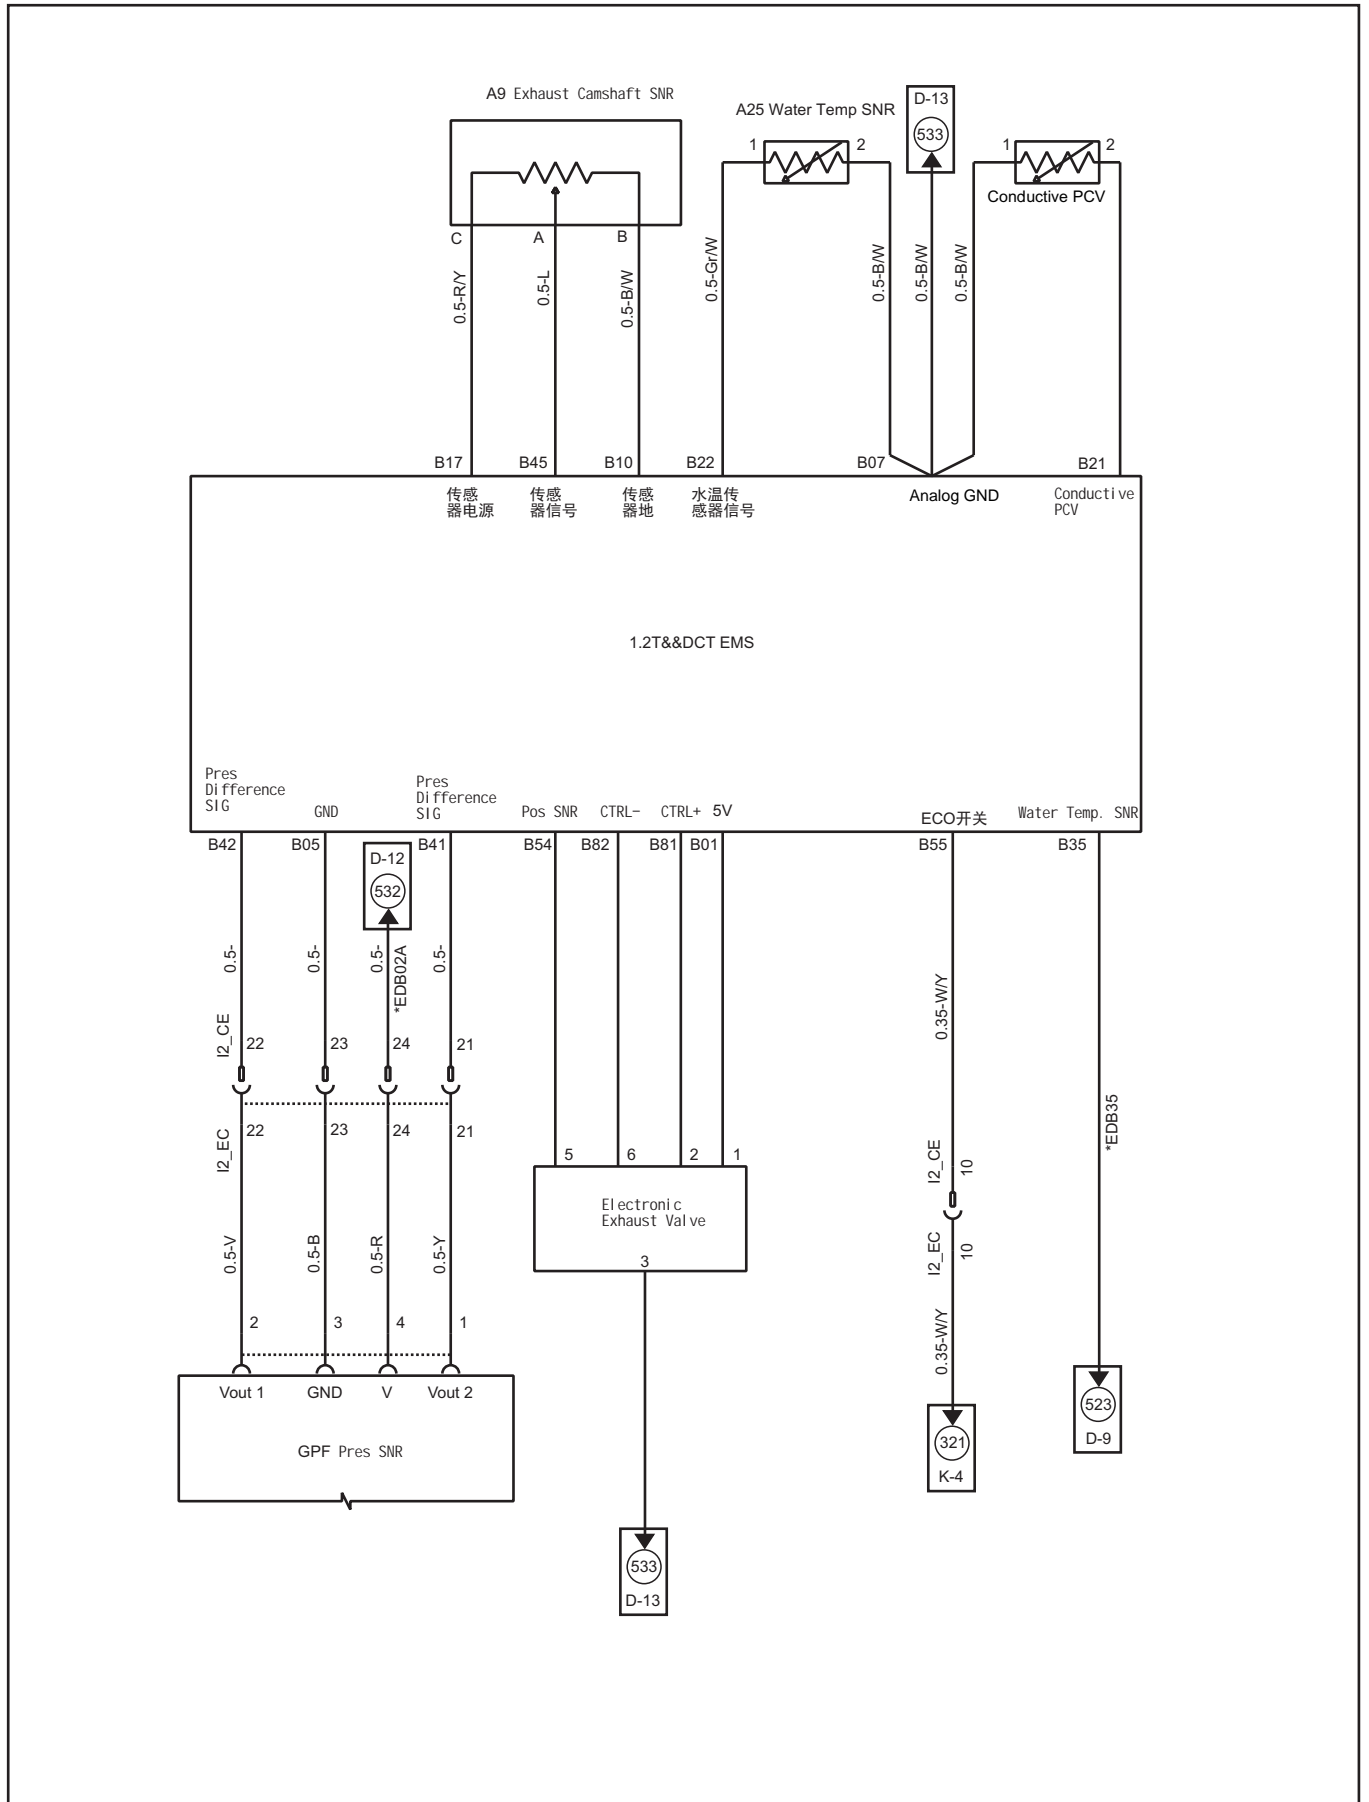

INDEX

Cabin Fuse Box	BOX-1
Engine Compartment Fuse Box	BOX-3
Power Distribution System.....	A-1
Starting System.....	B-1
Charging System.....	C-1
Engine EMS System.....	D-1
TCU(DCT).....	D-14
Shifting System(DCT).....	D-15
TCU(CVT).....	D-16
IMMO.....	D-17
Compressor & Main Relay.....	D-18
Cruise Control.....	D-19
Fuel Pump Control.....	D-20
Reversing Radar.....	E-1
AVM High Definition.....	E-2
AVM.....	E-3
Driving Recorder.....	E-4
MP5.....	F-1
PEPS.....	F-2
ESCL.....	F-3
TBOX.....	F-4
Glove Box Lamp.....	G-1
BCM-Door Lamp.....	H-1
BCM-Ambient Lamp.....	H-2
BCM-Cabin Lamp.....	H-3
BCM-Headlight & Daytime Running Lamp.....	H-4
BCM-Position Lamp.....	H-5
BCM-Turn Signal & Hazard Warning Lamp.....	H-6
BCM-Brake Lamp & Rear Fog Lamp.....	H-7
BCM-Wiper	H-8
BCM-Power & Ground.....	H-9
Power Rearview Mirror.....	I-1
Horn.....	I-2
Panoramic Sunroof.....	J-1
Single Sunroof.....	J-2
On-board Power.....	K-1
Defroster.....	K-2
Power Seat & Seat Heating.....	K-3
Driver Side Switch.....	K-4
Center Console Panel.....	K-5
Airbag.....	L-1
OBD.....	M-1
CAN.....	M-2
ESP.....	N-1
Steering Angle Sensor.....	N-2
EPS.....	N-3
Power Air Conditioning.....	O-1
Automatic Air Conditioning.....	O-3
ICM.....	P-1
Power Window (Four-door Anti-pinching)	Q-1
Power Window (Single Door Anti-pinching)	Q-3
Door Lock.....	S-1
Ground.....	T-1
Connector Shape.....	CJ-1
Wire Harness Layout.....	HL-1