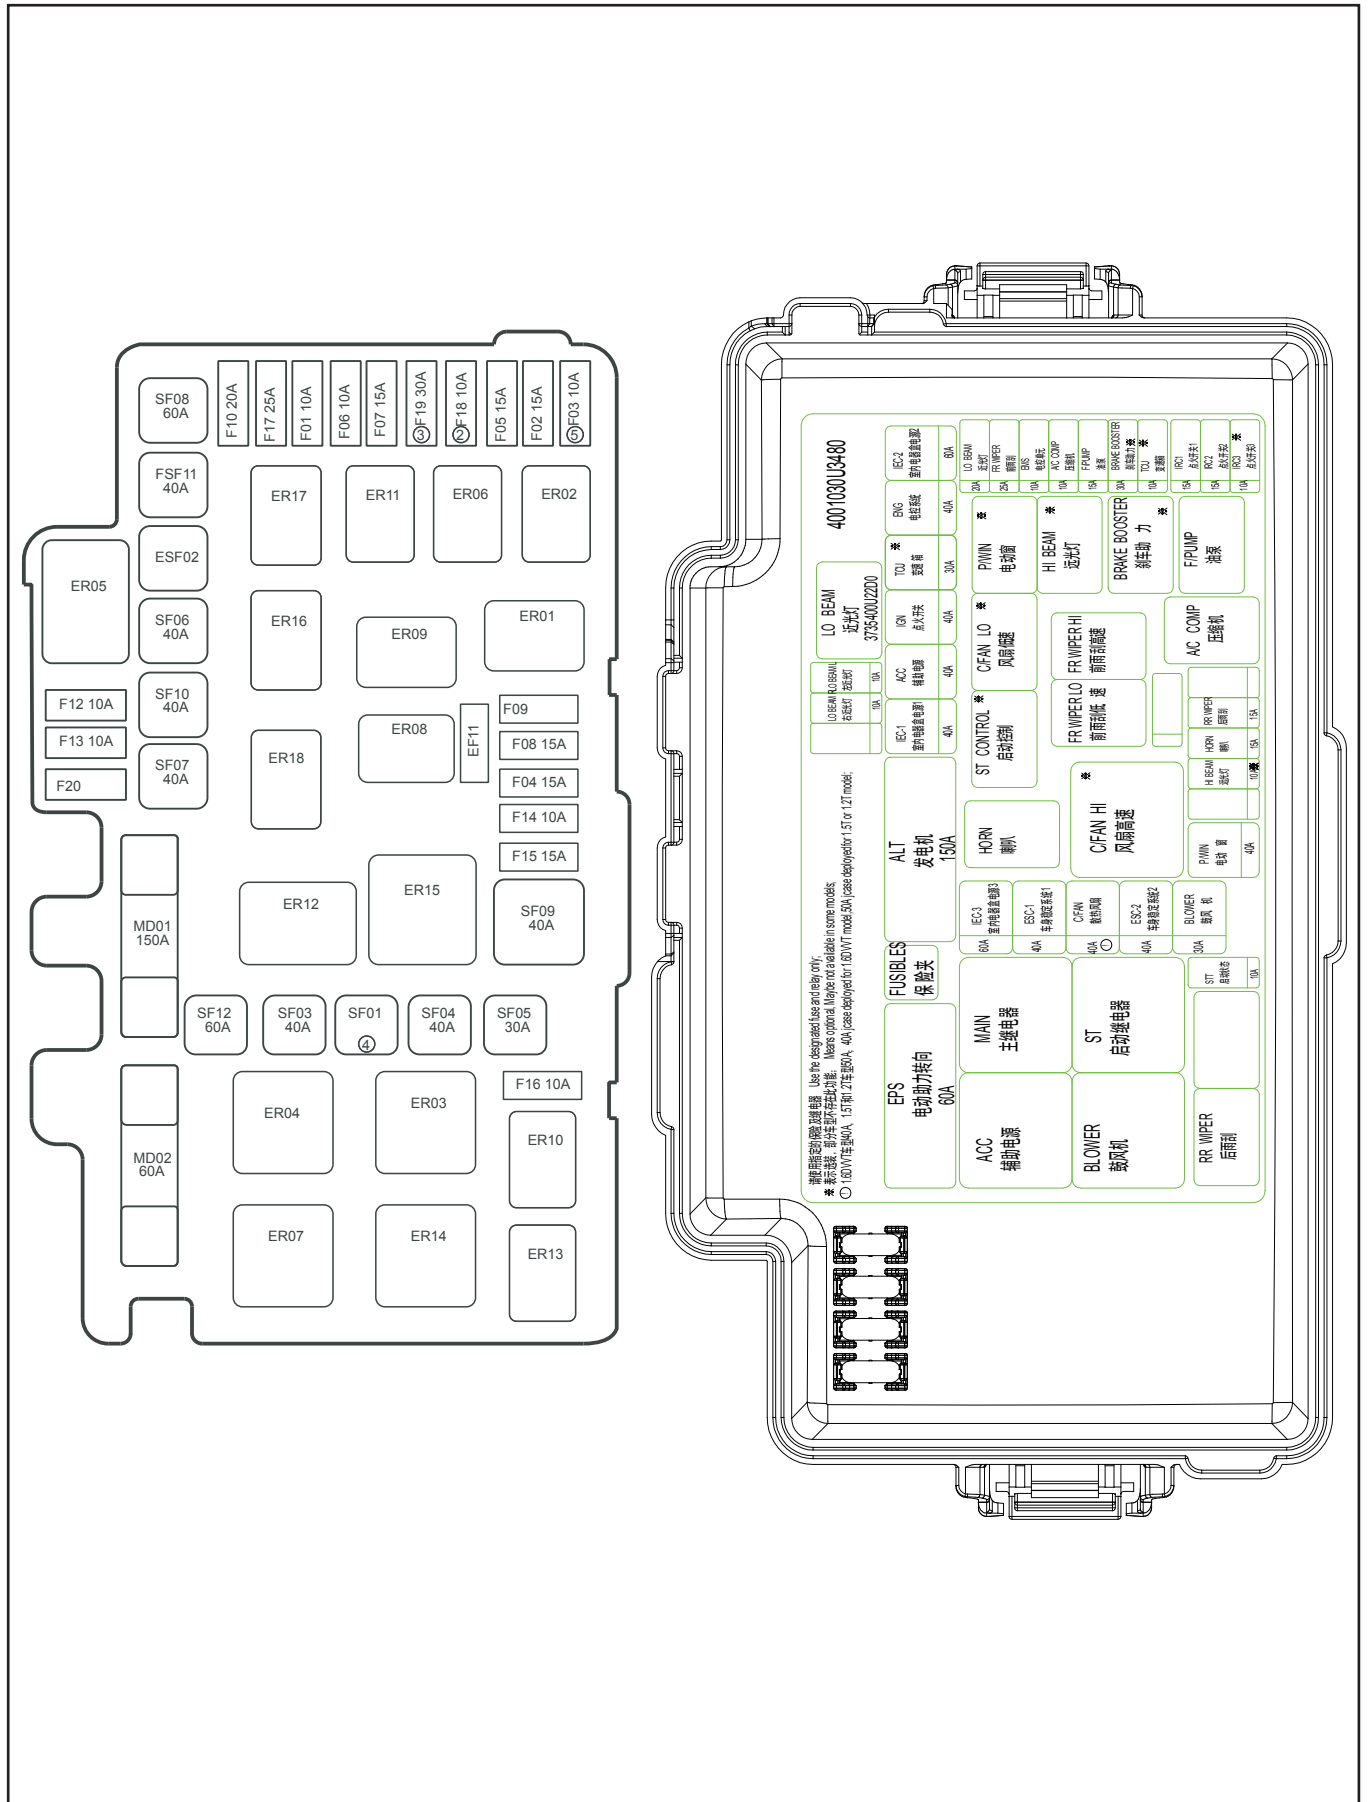

INDEX

Cabin Fuse Box	BOX-1
Engine Compartment Fuse Box	BOX-3
Power Distribution System.....	A-1
Starting System.....	B-1
Charging System.....	C-1
Engine EMS System.....	D-1
TCU(DCT).....	D-14
Shifting System(DCT).....	D-15
TCU(CVT).....	D-16
IMMO.....	D-17
Compressor & Main Relay.....	D-18
Cruise Control.....	D-19
Fuel Pump Control.....	D-20
Reversing Radar.....	E-1
AVM High Definition.....	E-2
AVM.....	E-3
Driving Recorder.....	E-4
MP5.....	F-1
PEPS.....	F-2
ESCL.....	F-3
TBOX.....	F-4
Glove Box Lamp.....	G-1
BCM-Door Lamp.....	H-1
BCM-Ambient Lamp.....	H-2
BCM-Cabin Lamp.....	H-3
BCM-Headlight & Daytime Running Lamp.....	H-4
BCM-Position Lamp.....	H-5
BCM-Turn Signal & Hazard Warning Lamp.....	H-6
BCM-Brake Lamp & Rear Fog Lamp.....	H-7
BCM-Wiper	H-8
BCM-Power & Ground.....	H-9
Power Rearview Mirror.....	I-1
Horn.....	I-2
Panoramic Sunroof.....	J-1
Single Sunroof.....	J-2
On-board Power.....	K-1
Defroster.....	K-2
Power Seat & Seat Heating.....	K-3
Driver Side Switch.....	K-4
Center Console Panel.....	K-5
Airbag.....	L-1
OBD.....	M-1
CAN.....	M-2
ESP.....	N-1
Steering Angle Sensor.....	N-2
EPS.....	N-3
Power Air Conditioning.....	O-1
Automatic Air Conditioning.....	O-3
ICM.....	P-1
Power Window (Four-door Anti-pinching)	Q-1
Power Window (Single Door Anti-pinching)	Q-3
Door Lock.....	S-1
Ground.....	T-1
Connector Shape.....	CJ-1
Wire Harness Layout.....	HL-1

C_Fog lamp_RL
左后雾灯

C_RPA sensor_RL
后左侧倒车雷达传感器

I1_PF
后倒车雷达线束接车身线束

C_License plate lamp_RH
右牌照灯

C_License plate lamp_LH
左牌照灯

C_PEPS_3
Low Frequency ANT 3

C_RPA sensor_RL MID
后左中倒车雷达传感器

C_Fog lamp_RR
右后雾灯