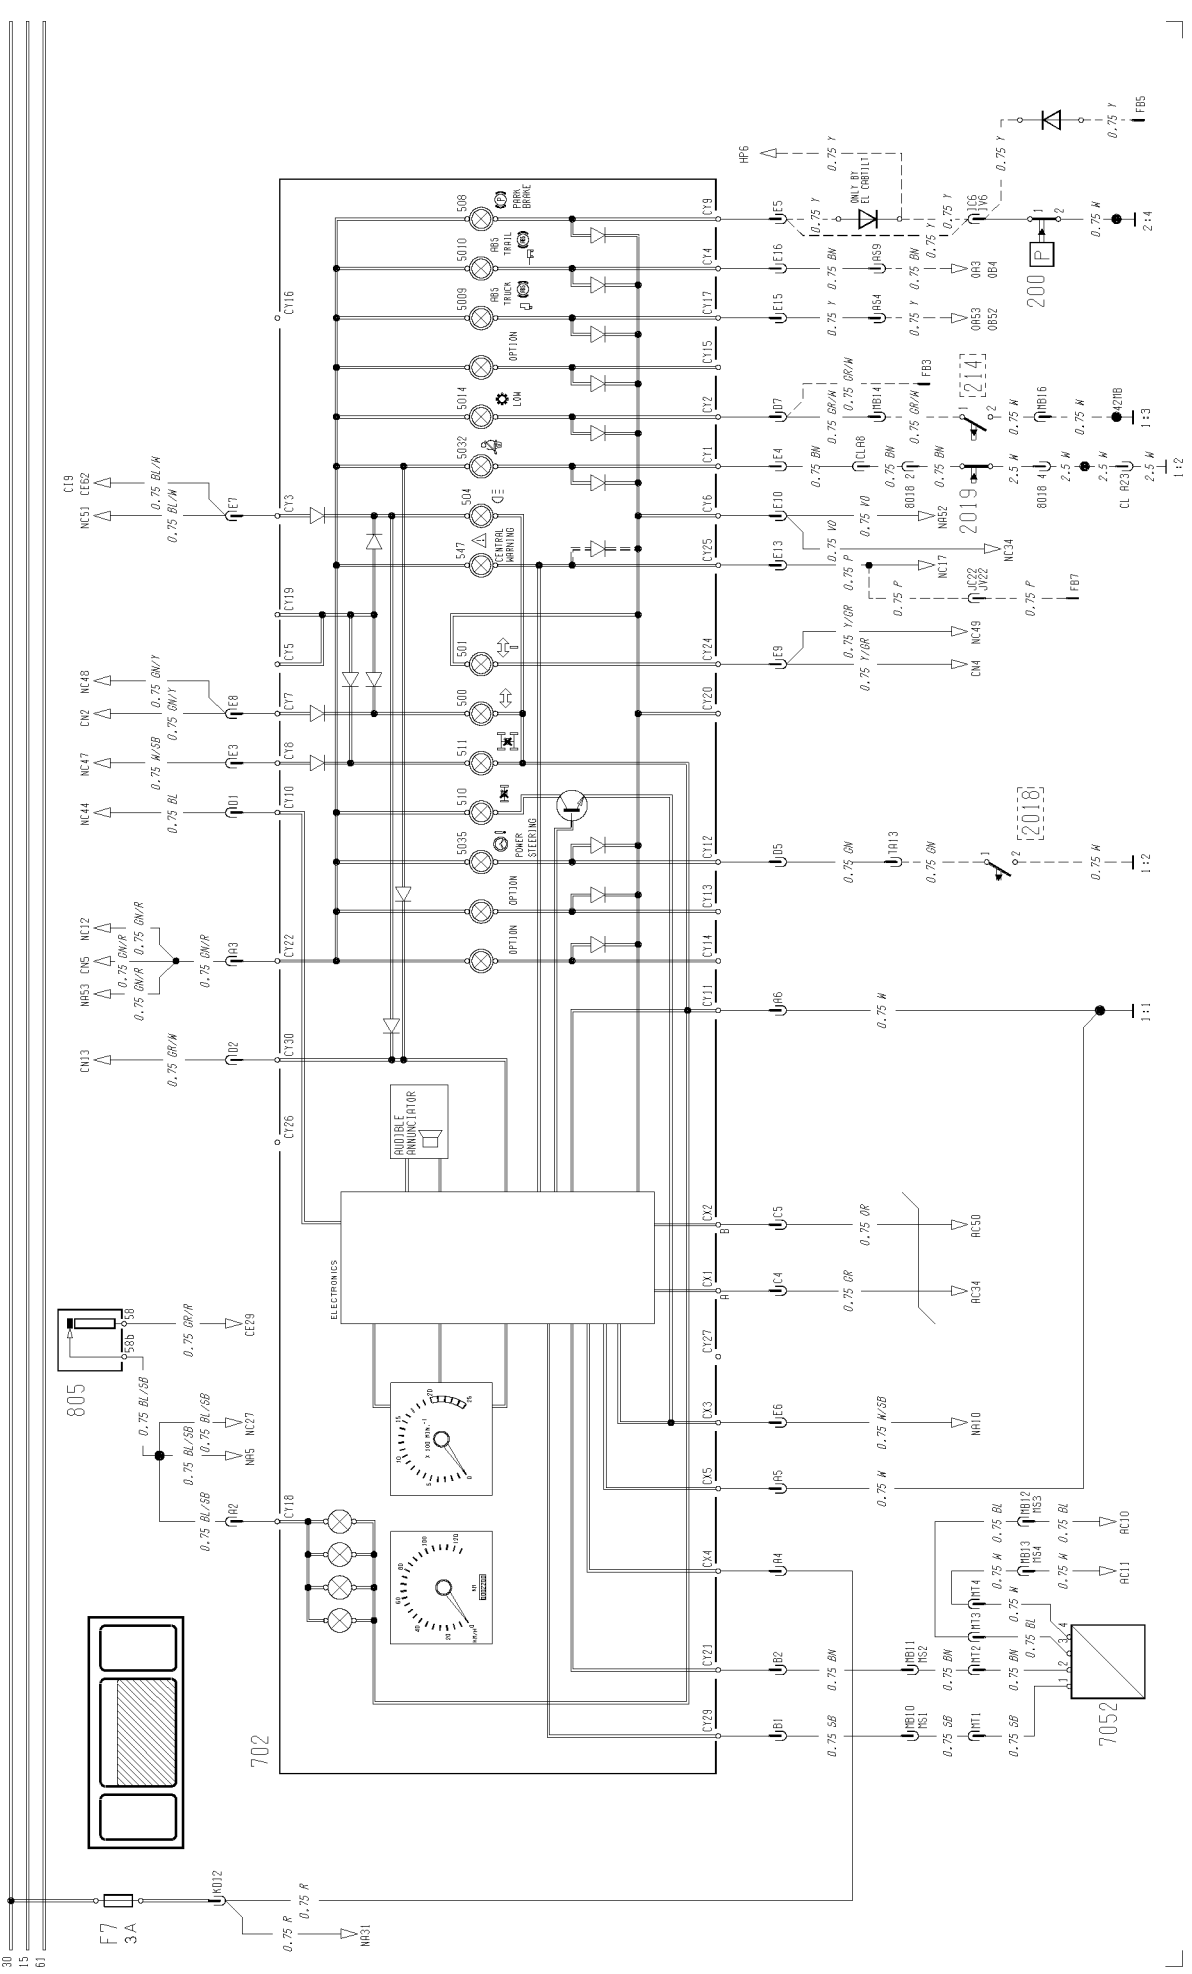

Loudspeaker

T3009610

Component wiring diagram index

AA	Power supply, starting system, immobiliser	page 7
AC	Vehicle ECU	page 8
BJ	Engine ECU, fuel injection system, preheating, FM7	page 9
BL	Engine ECU, fuel injection system, preheating, FM12	page 10
BM	Engine ECU, fuel injection system, preheating, FM10	page 11
CE	Head light, parking light, marker light, DRL	page 12
CG	Fog light, rear fog light	page 13
CH	Spot light (STD) DRIVL2	page 14
CI	Spot light (EU) DRIVL2EC	page 14
CK	Brake light	page 15
CL	Trailer controlled exhaust brake	page 15
CN	Direction indicator, hazard warning light	page 16
EA	Reversing light, reversing warning alarm	page 16
ED	Loading light, fifth wheel light	page 17
EJ	Roof sign light, L1H1/L2H1	page 17
EK	Roof sign light, L2H2	page 17
ER	Interior light, L1H1/ L2H1, alarm clock/timer	page 18
ES	Interior light, L2H2, alarm clock/timer	page 19
EV	Cigarette lighter	page 20
EX	12 V power supply	page 20
FA	Horn	page 20
GA	Wiper, washer	page 21
HA	Climate unit	page 22
HB	Cab heater, EBERSPÄCHER D1LCC, PH-CAB	page 23
HC	Cab and engine heater, WEBASTO THERMO 90, PH-ENGCA	page 24
HD	Short stop cabheater	page 24
HE	Electrically heated and adjusted seat	page 25
HG	Electrically heated mirrors	page 25
HH	Electrically operated mirrors	page 26
HK	Air dryer	page 26
HM	Fuel filter heater	page 26
HP	Electrically cab tilt	page 27
JA	Radio	page 27
KA	Electrically operated window winders	page 28

Component wiring diagrams

T3011498

INSTRUMENT CENTRE MODULE WITHOUT TACHOGRAPH

1 2 3 4 5 6 7 8 9 10 11 12 13 14 15 16 17 18 19 20 21 22 23 24 25 26 27 28 29 30 31 32 33 34 35 36 37 38 39 40 41 42 43 44 45 46 47 48 49 50 51 52 53 54 55 56 57 58 59 60