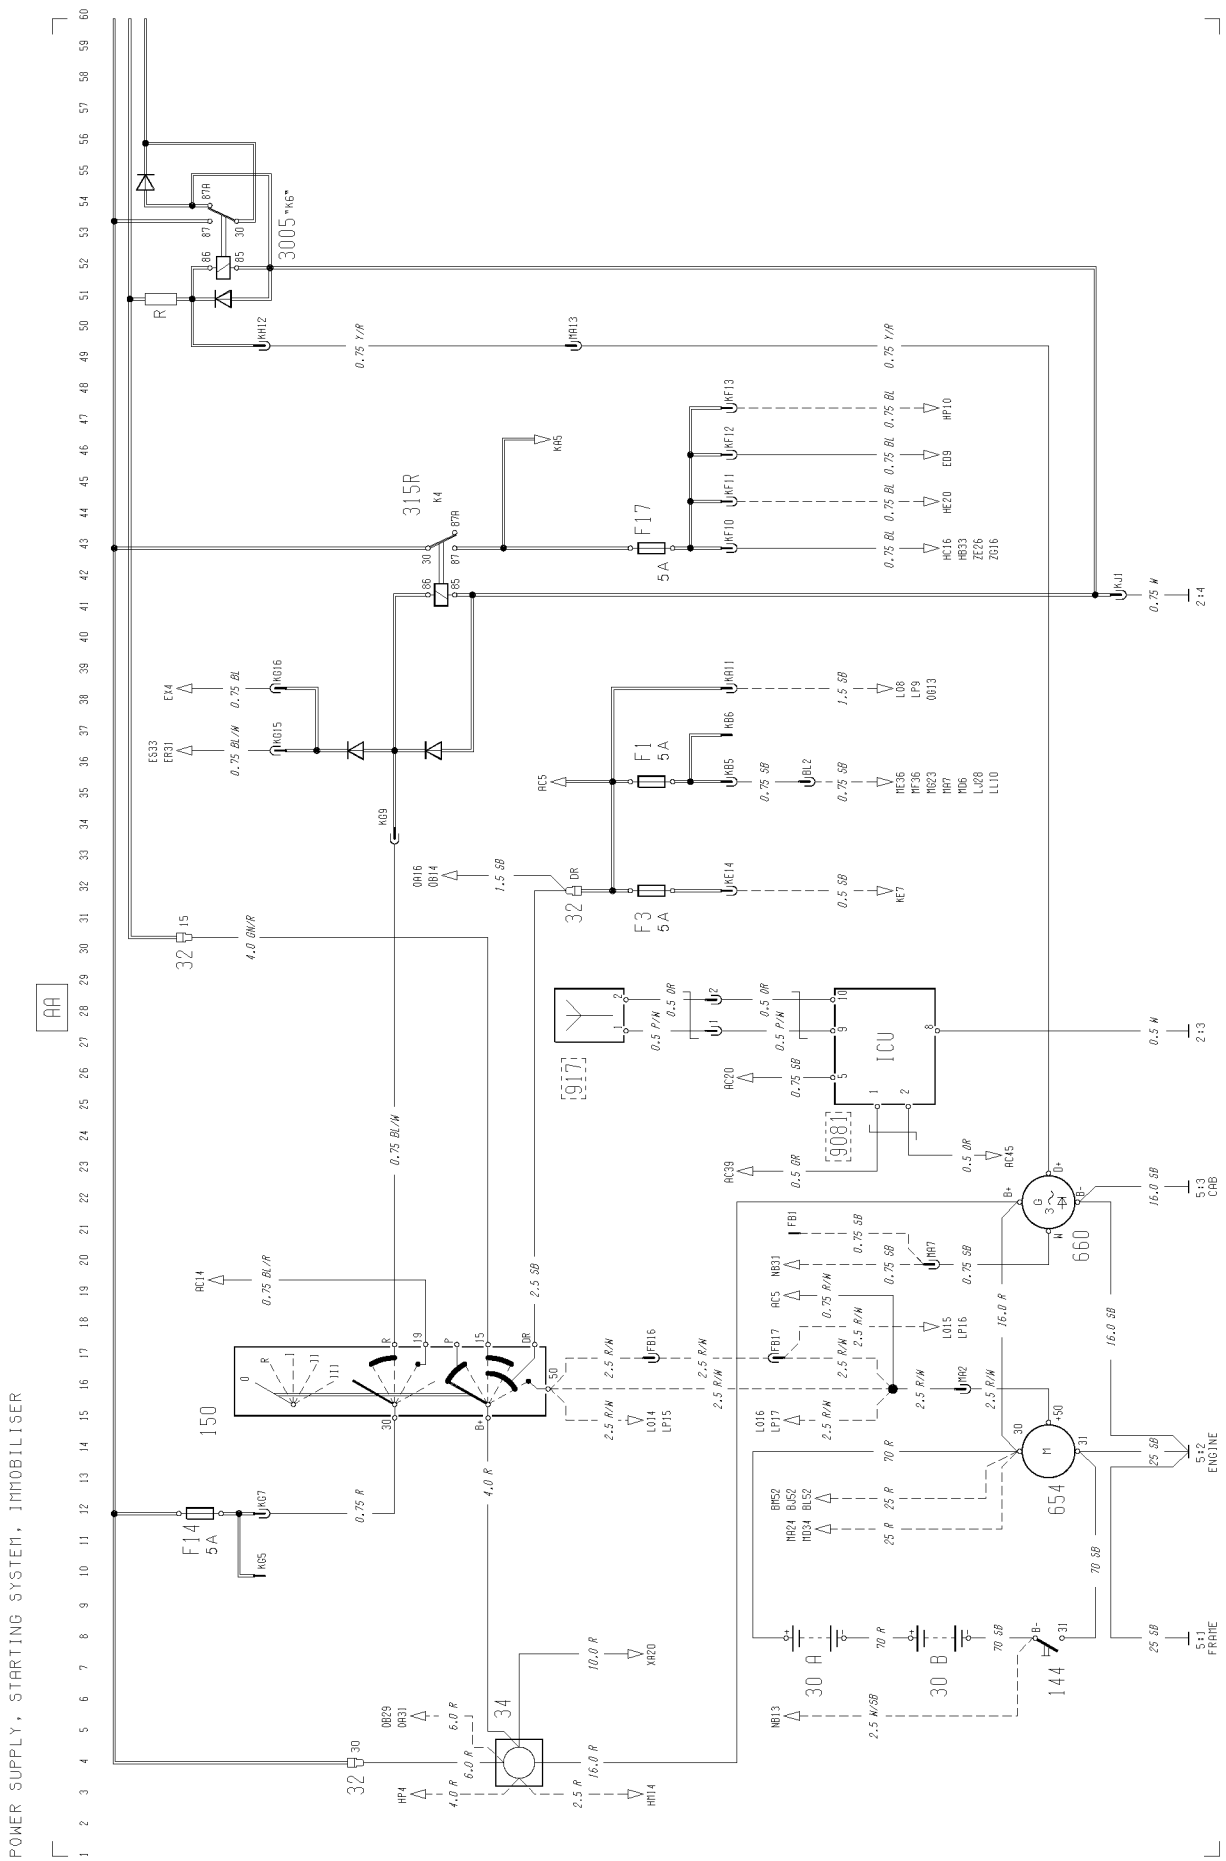

Component wiring diagrams