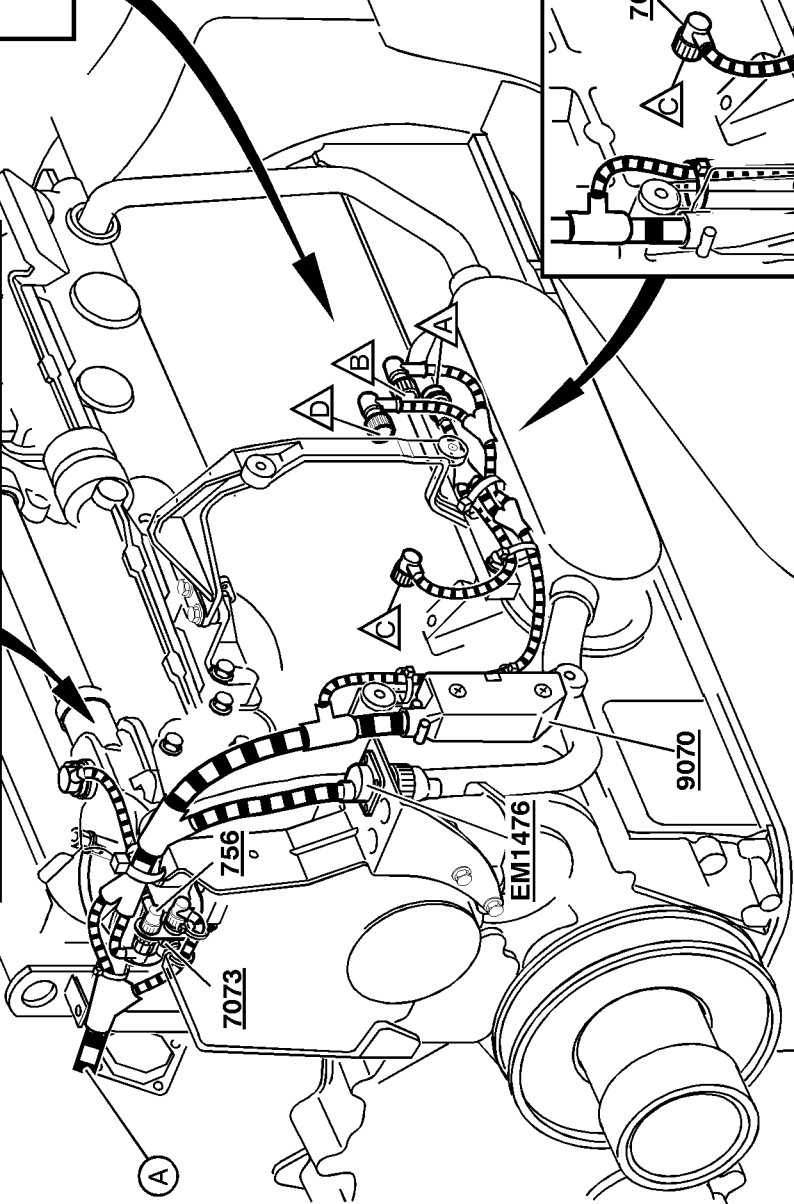

1030, FM7

1030, FM7