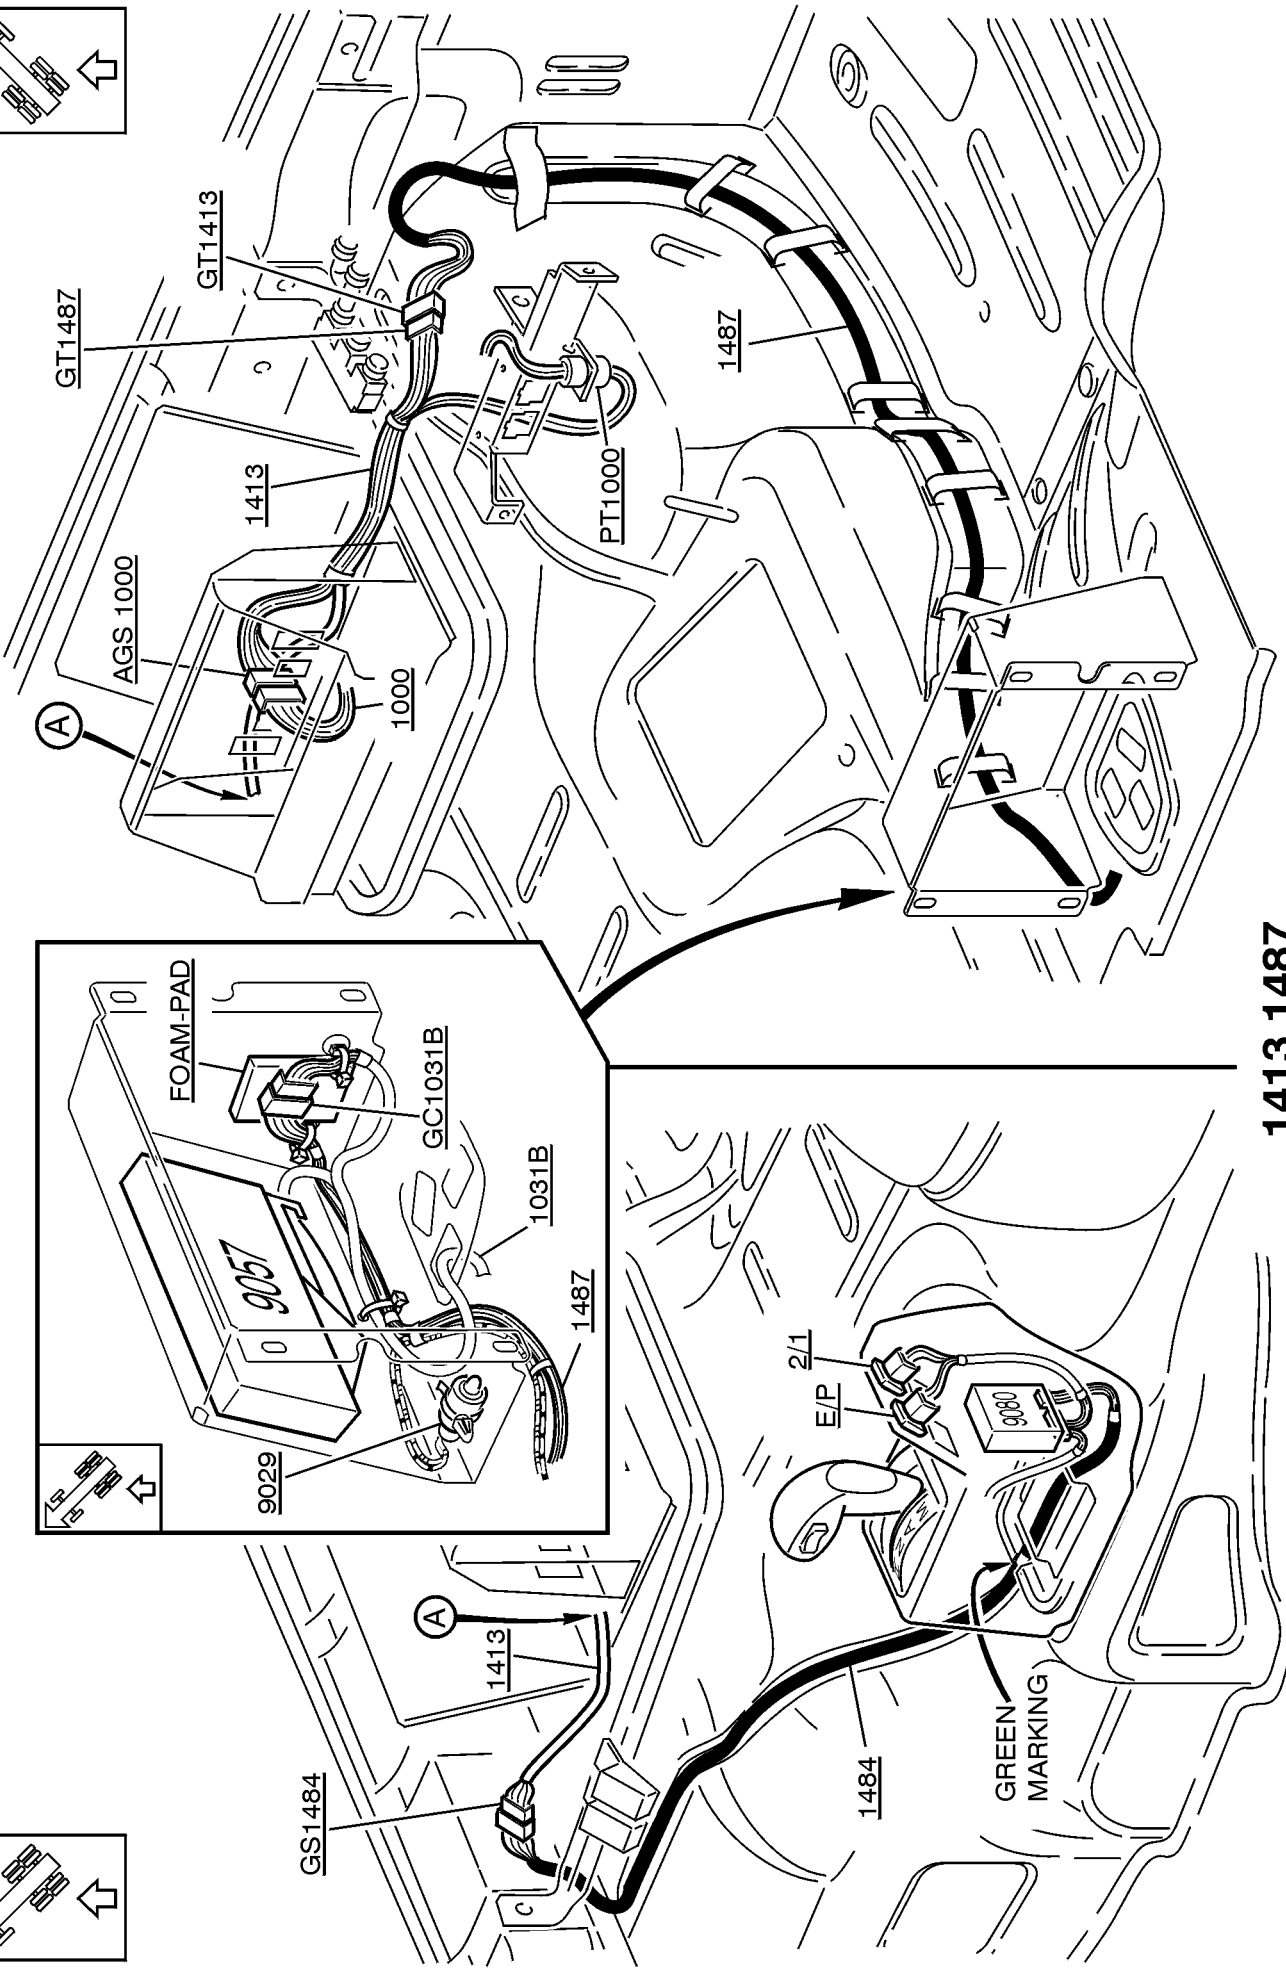

1413,1487

1413,1487