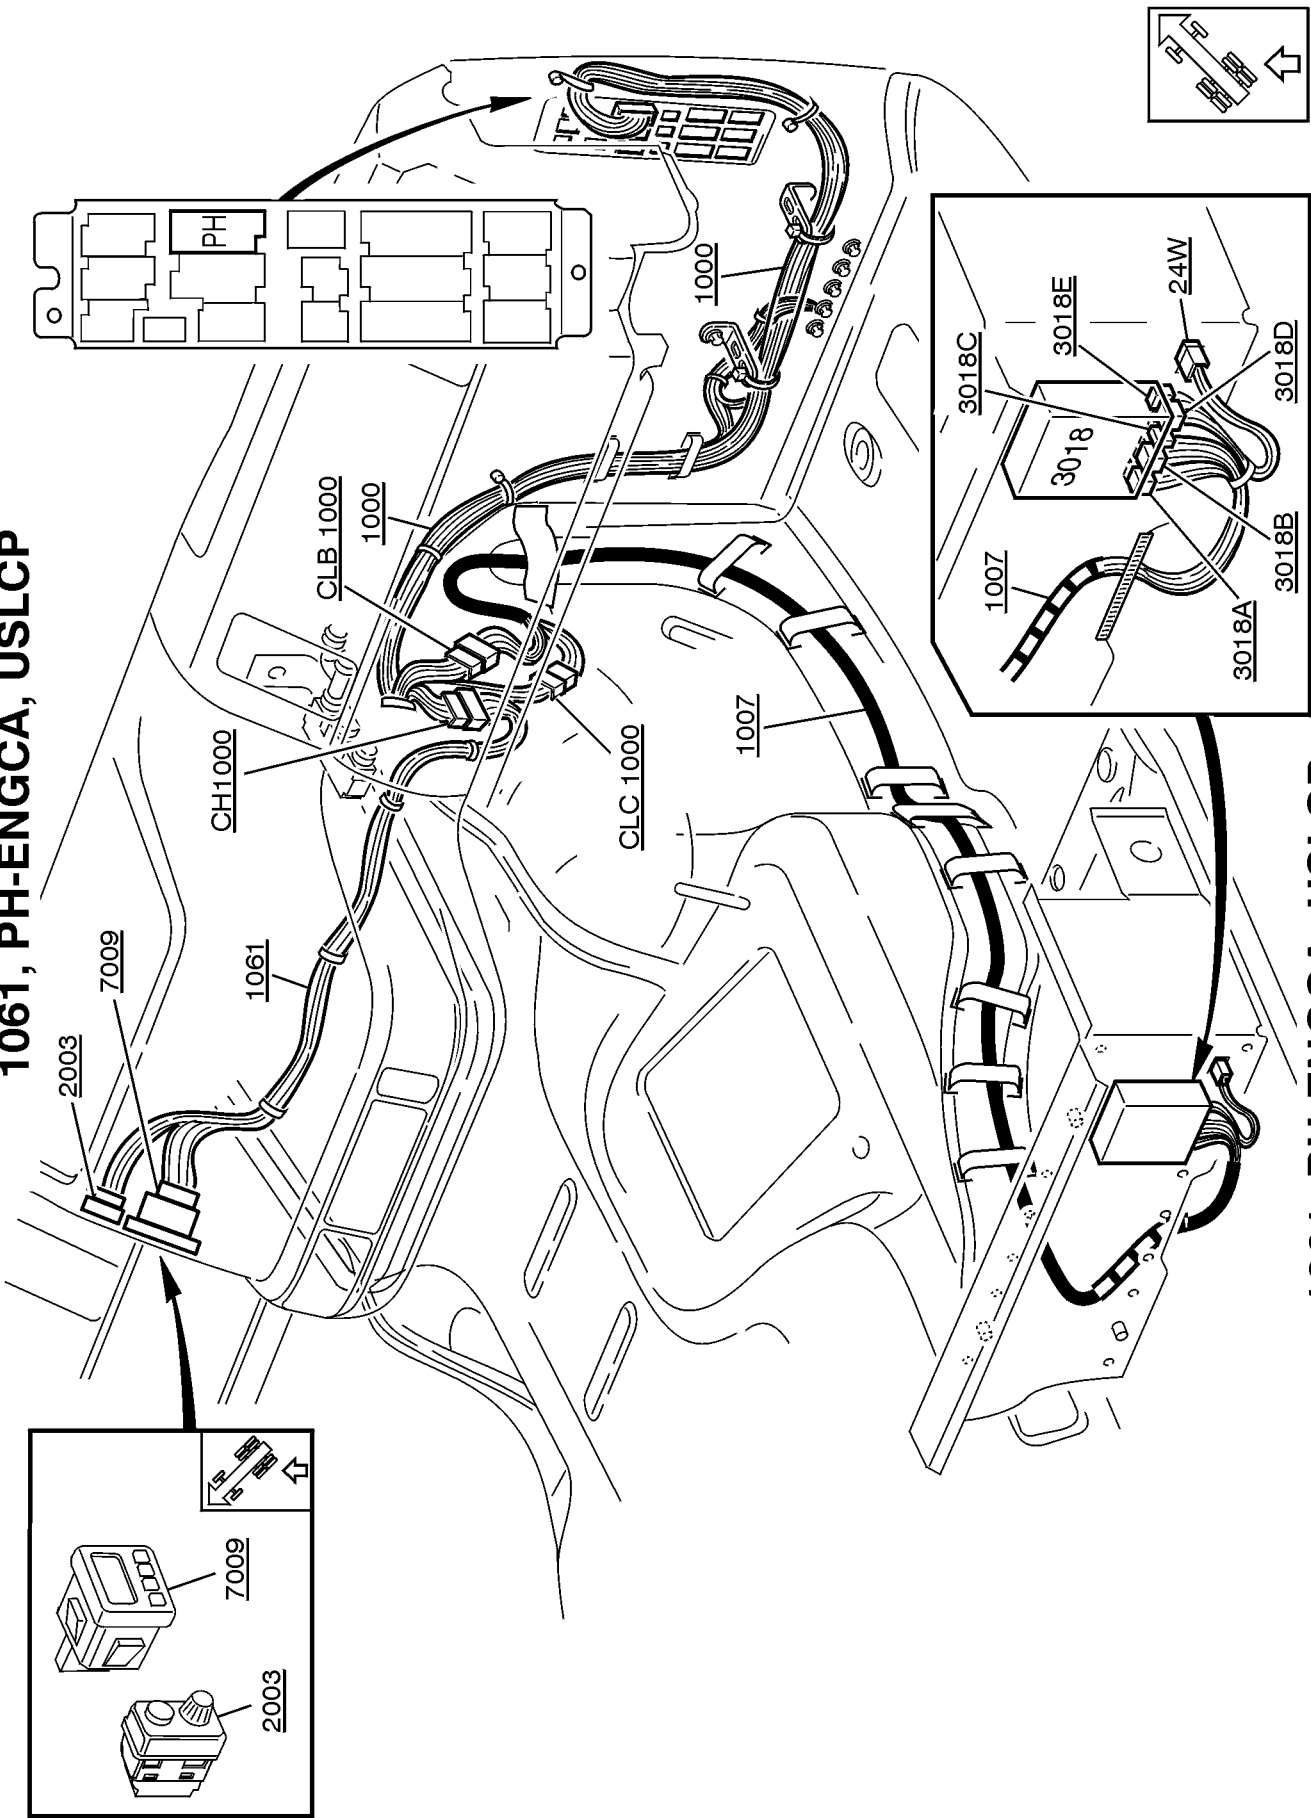

1061, PH-ENGCA, USLCP

1061, PH-ENGCA, USLCP