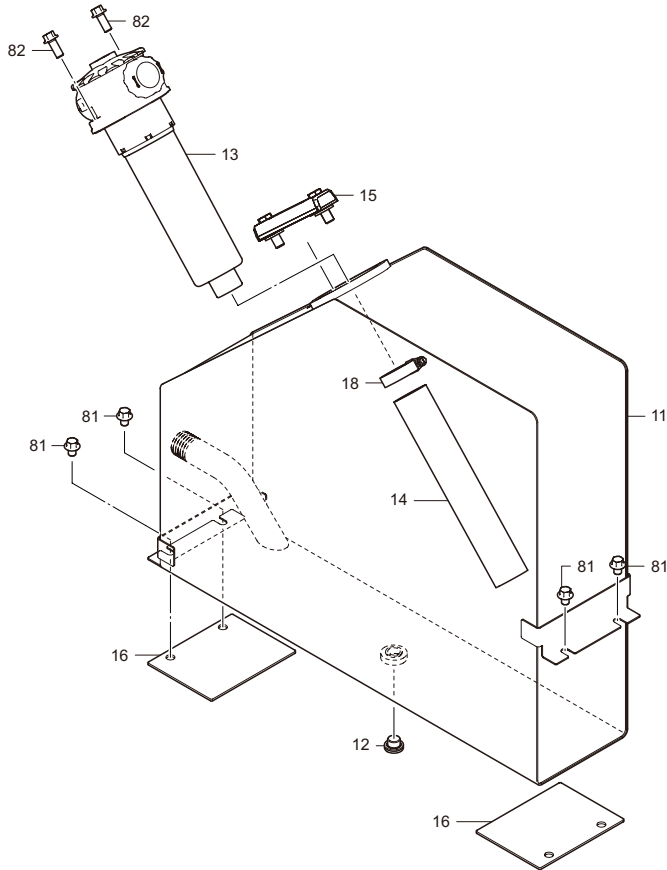

HB3101 OIL TANK

HB3101		OIL TANK					
CODE	PART NAME	QTY	PART NUMBER	CODE	PART NAME	QTY	PART NUMBER
11	OIL TANK	1	11364775-00				
12	PLUG	1	11301459-00				
13	RETURN FILTER	1	11364960-00				
14	RETURN HOSE	1	11364776-00				
15	GAUGE	1	11295946-00				
16	RUBBER PLATE	2	11253968-00				
18	CLAMP	1	10149902-00				
19	SEAL	1	11466221-00				
20	RETURN FILTER ELEMENT	1	11423709-00				
21	O-RING	1	11423758-00				
22	O-RING	1	11423757-00				
23	AIR FILTER ELEMENT	1	11459912-00				
24	INDICATOR	1	11590883-00				
25	TANK SEAL	1	11423774-00				
81	HEXAGON FLANGE BOLT M10×12	4	10578733-00				
82	BOLT M10×25	2	10152312-00