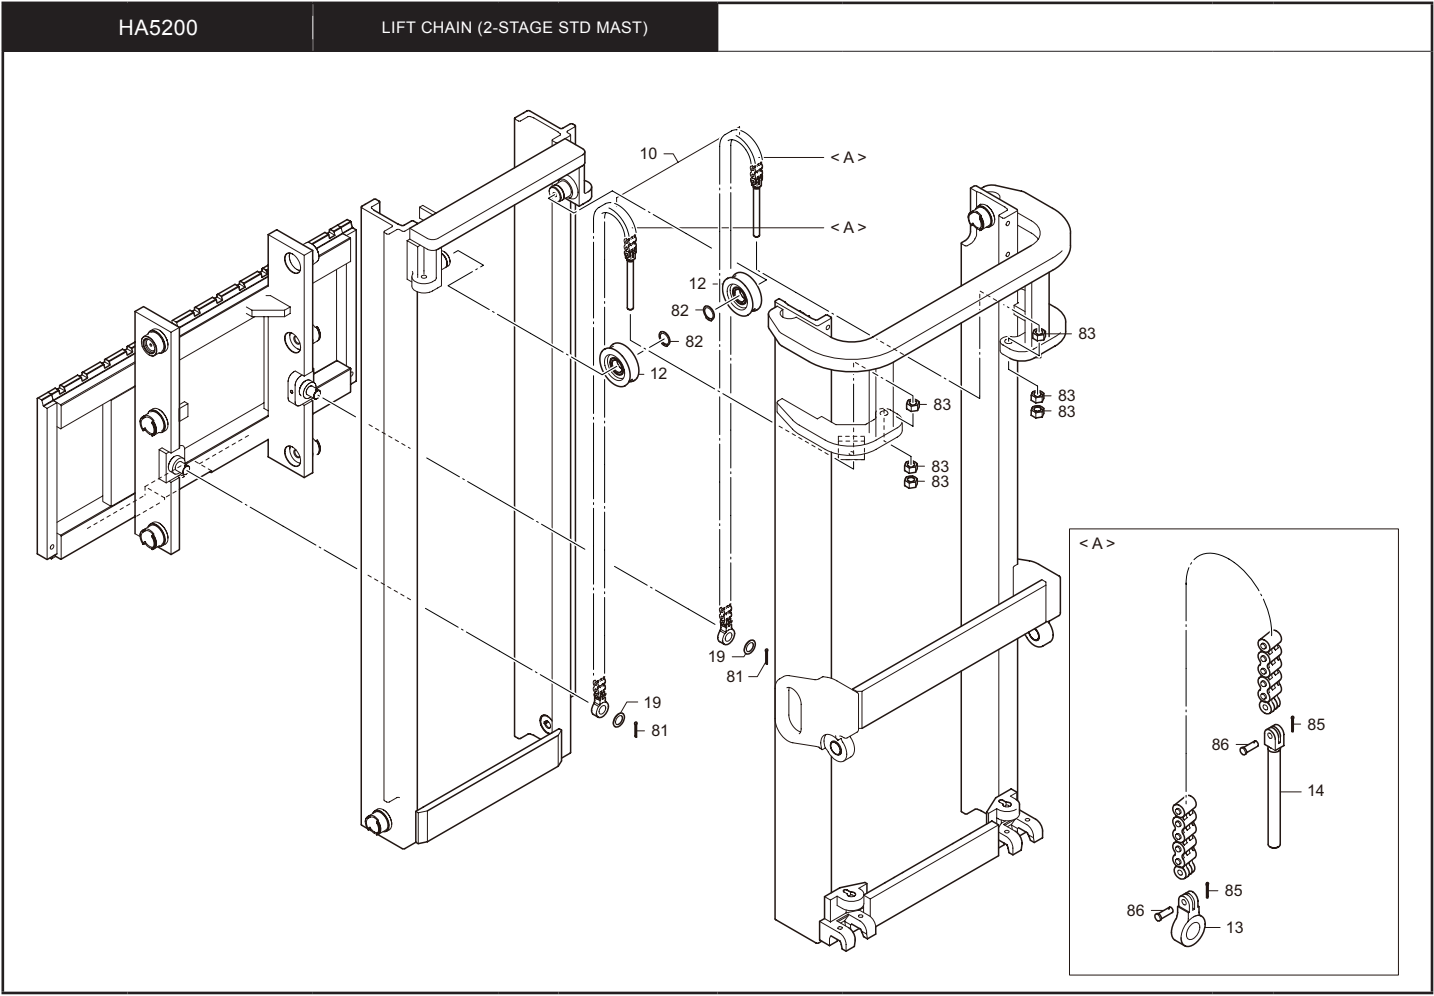

AC1111		STEERING COLUMN					
CODE	PART NAME	QTY	PART NUMBER	CODE	PART NAME	QTY	PART NUMBER
11	STEERING BRACKET	1	11147194-00	83	CIRCLIP	2	10564697-00
12	CARDAN SHAFT ASSY	1	11378313-00	84	HEXAGON FLANGE BOLT M10×16	4	11099244-00
13	TOP FLANGE	1	11138757-00	85	SCREW M10×30	4	10537303-00
14	BOTTOM FLANGE	1	11138759-00	86	BOLT M8×35	2	11228430-00
15	INSERT	4	10424932-00	87	SPRING WASHER M8	2	10149896-00
16	RUBBER	4	10441164-00	88	CIRCLIP	1	10082629-00
17	SUPPORT PLATE	1	10610832-00	89	CIRCLIP	1	10092365-00
18	WASHER	1	10405542-00	90	FLAT WASHER	4	11180460-00
19	INNER SHAFT	1	10998289-00	91	FLAT ROUND BOLT	2	11264779-00
21	WASHER	1	11283178-00	92	SPRING WASHER	2	10734170-00
22	SUPPORT PLATE	1	11324265-00	93	FLAT NUT	2	11096486-00
23	JOINT	2	11407059-00	94	BALL BEARING	1	10172846-00
24	SPLINE ROD	1	11407063-00	95	BALL BEARING	2	10458308-00
25	SPLINE COLUMN	1	11407064-00	96	SCREW M4.8×19	3	11228464-00
26	PIN	2	11407062-00	97	SCREW M4×25	2	10329369-00
27	HOLLOW PIN	2	11407060-00	98	SPRING WASHER M10	4	10372497-00
28	SLOTTED PIN	2	11407061-00				
81	HEXAGON FLANGE NUT M12	1	11096485-00				
82	BALL BEARING	1	10152628-00				

HA5200		LIFT CHAIN (2-STAGE STD MAST)					
CODE	PART NAME	QTY	PART NUMBER	CODE	PART NAME	QTY	PART NUMBER
10	MAIN CHAIN (2-STAGE STD MAST 3.0M)	2	10904896-00				
10	MAIN CHAIN ASSY (2-STAGE STD MAST 3.3M)	1	11477399-00				
10	MAIN CHAIN ASSY (2-STAGE STD MAST 3.5M)	1	11375411-00				
10	MAIN CHAIN ASSY (2-STAGE STD MAST 3.7M)	1	11477400-00				
10	MAIN CHAIN ASSY (2-STAGE STD MAST 4.0M)	1	11477401-00				
10	MAIN CHAIN ASSY (2-STAGE STD MAST 4.5M)	1	11477402-00				
10	MAIN CHAIN ASSY (2-STAGE STD MAST 5.0M)	1	11262366-00				
12	CHAIN SHEAVE	2	10904897-00				
13	ANCHOR	2	11445454-00				
14	LONG ANCHOR	2	11445401-00				
19	WASHER	2	11125643-00				
81	SPLIT PIN	2	10549839-00				
82	CIRCLIP	2	11107186-00				
83	NUT M20	6	11228466-00				
85	SPLIT PIN	4	10553676-00				
86	PIN	4	11408674-00				