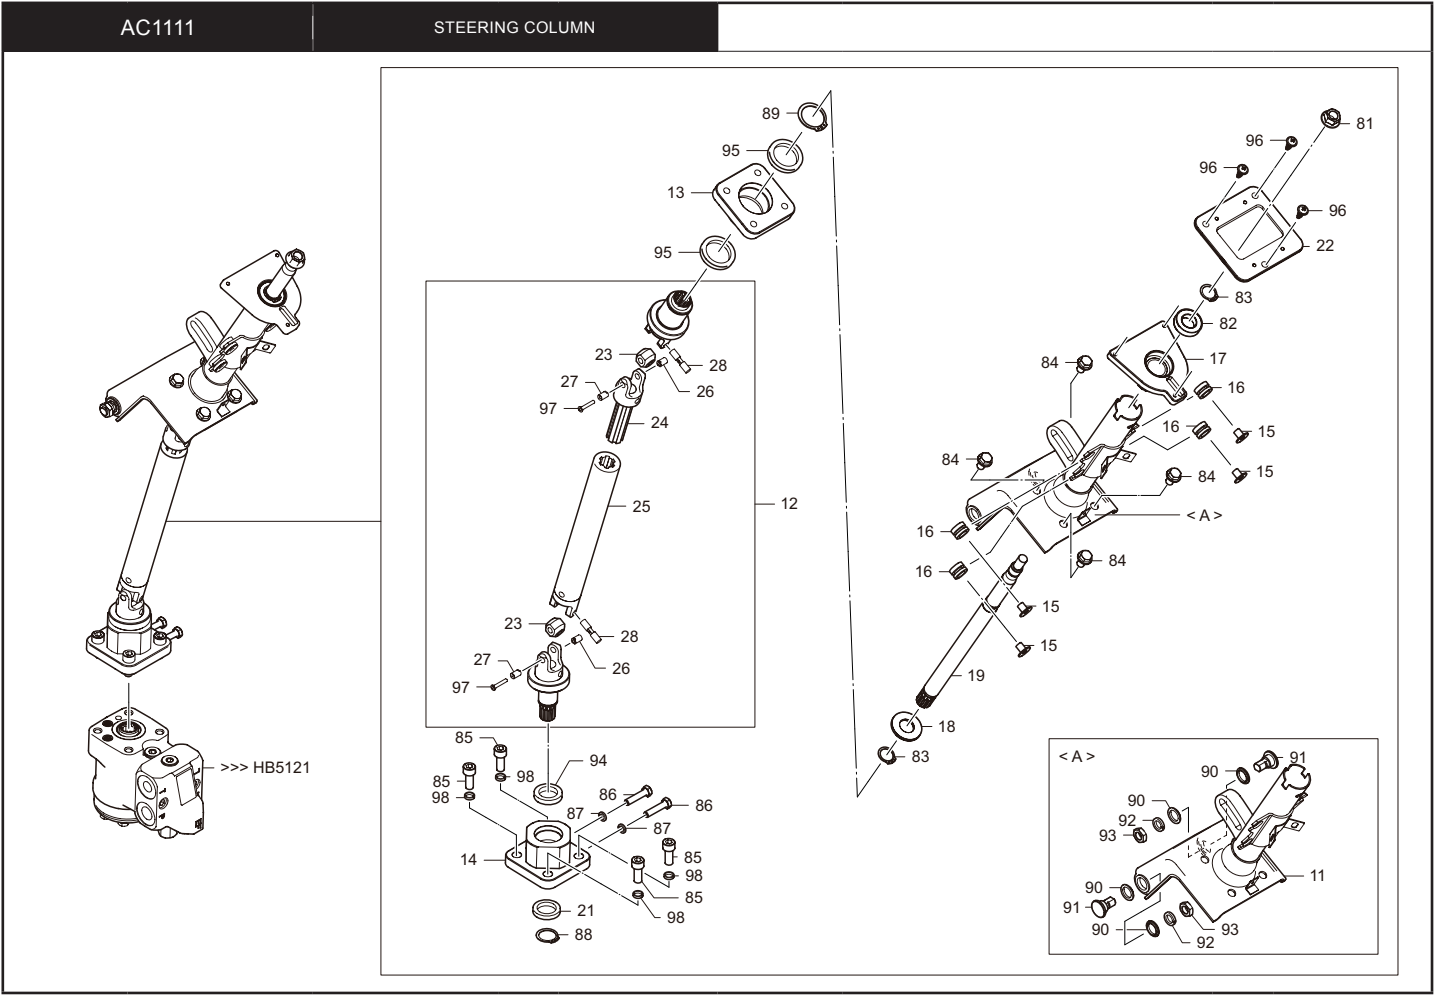

AC1111		STEERING COLUMN					
CODE	PART NAME	QTY	PART NUMBER	CODE	PART NAME	QTY	PART NUMBER
11	STEERING BRACKET	1	11147194-00	83	CIRCLIP	2	10564697-00
12	CARDAN SHAFT ASSY	1	11378313-00	84	HEXAGON FLANGE BOLT M10×16	4	11099244-00
13	TOP FLANGE	1	11138757-00	85	SCREW M10×30	4	10537303-00
14	BOTTOM FLANGE	1	11138759-00	86	BOLT M8×35	2	11228430-00
15	INSERT	4	10424932-00	87	SPRING WASHER M8	2	10149896-00
16	RUBBER	4	10441164-00	88	CIRCLIP	1	10082629-00
17	SUPPORT PLATE	1	10610832-00	89	CIRCLIP	1	10092365-00
18	WASHER	1	10405542-00	90	FLAT WASHER	4	11180460-00
19	INNER SHAFT	1	10998289-00	91	FLAT ROUND BOLT	2	11264779-00
21	WASHER	1	11283178-00	92	SPRING WASHER	2	10734170-00
22	SUPPORT PLATE	1	11324265-00	93	FLAT NUT	2	11096486-00
23	JOINT	2	11407059-00	94	BALL BEARING	1	10172846-00
24	SPLINE ROD	1	11407063-00	95	BALL BEARING	2	10458308-00
25	SPLINE COLUMN	1	11407064-00	96	SCREW M4.8×19	3	11228464-00
26	PIN	2	11407062-00	97	SCREW M4×25	2	10329369-00
27	HOLLOW PIN	2	11407060-00	98	SPRING WASHER M10	4	10372497-00
28	SLOTTED PIN	2	11407061-00				
81	HEXAGON FLANGE NUT M12	1	11096485-00				
82	BALL BEARING	1	10152628-00				

HA5200		LIFT CHAIN (2-STAGE STD MAST)					
CODE	PART NAME	QTY	PART NUMBER	CODE	PART NAME	QTY	PART NUMBER
10	MAIN CHAIN (2-STAGE STD MAST 3.0M)	2	10904896-00				
10	MAIN CHAIN ASSY (2-STAGE STD MAST 3.3M)	1	11477399-00				
10	MAIN CHAIN ASSY (2-STAGE STD MAST 3.5M)	1	11375411-00				
10	MAIN CHAIN ASSY (2-STAGE STD MAST 3.7M)	1	11477400-00				
10	MAIN CHAIN ASSY (2-STAGE STD MAST 4.0M)	1	11477401-00				
10	MAIN CHAIN ASSY (2-STAGE STD MAST 4.5M)	1	11477402-00				
10	MAIN CHAIN ASSY (2-STAGE STD MAST 5.0M)	1	11262366-00				
12	CHAIN SHEAVE	2	10904897-00				
13	ANCHOR	2	11445454-00				
14	LONG ANCHOR	2	11445401-00				
19	WASHER	2	11125643-00				
81	SPLIT PIN	2	10549839-00				
82	CIRCLIP	2	11107186-00				
83	NUT M20	6	11228466-00				
85	SPLIT PIN	4	10553676-00				
86	PIN	4	11408674-00				