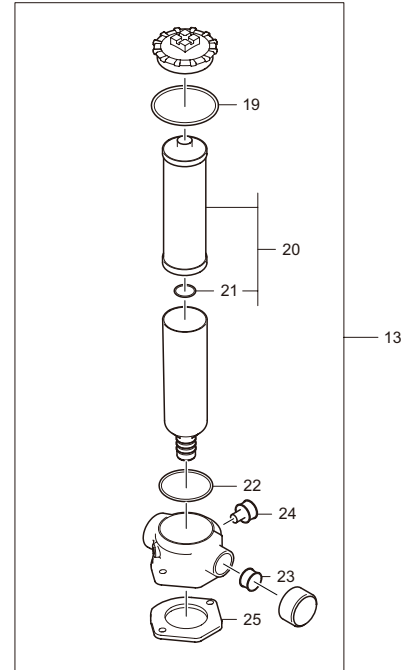

HB3101 OIL TANK

HB3101		OIL TANK					
CODE	PART NAME	QTY	PART NUMBER	CODE	PART NAME	QTY	PART NUMBER
11	OIL TANK	1	11364775-00				
12	PLUG	1	11301459-00				
13	RETURN FILTER	1	11364960-00				
14	RETURN HOSE	1	11364776-00				
15	GAUGE	1	11295946-00				
16	RUBBER PLATE	2	11253968-00				
18	CLAMP	1	10149902-00				
19	SEAL	1	11466221-00				
20	RETURN FILTER ELEMENT	1	11423709-00				
21	O-RING	1	11423758-00				
22	O-RING	1	11423757-00				
23	AIR FILTER ELEMENT	1	11459912-00				
24	INDICATOR	1	11590883-00				
25	TANK SEAL	1	11423774-00				
81	HEXAGON FLANGE BOLT M10×12	4	10578733-00				
82	BOLT M10×25	2	10152312-00