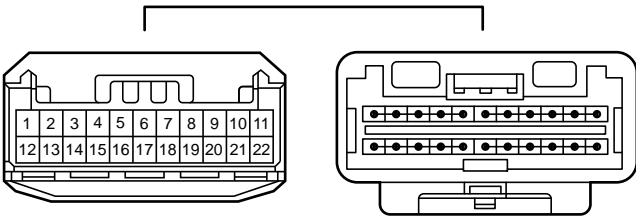

F124
Black

90980-12B54