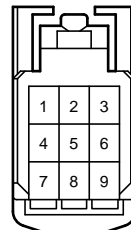

F114
Black

90980-12B54

F123
Black

90980-12B54

F124
Black

90980-12B54

z3
White

90980-12899

Ground Point

- * 1 : Mexico
- * 8 : w/ Double Locking
- * 9 : w/o Double Locking
- *14 : w/ Mirror Heater
- *23 : Bulb Type
- *24 : LED Type
- *26 : w/ Power Seat
- *27 : w/ Seat Heater
- *30 : w/ Retractor Mirror
- *31 : w/ Occupant Detection ECU
- *32 : w/o Occupant Detection ECU
- *33 : w/ Rear Passenger Seat Belt Warning
- *34 : w/ Blind Spot Monitor System