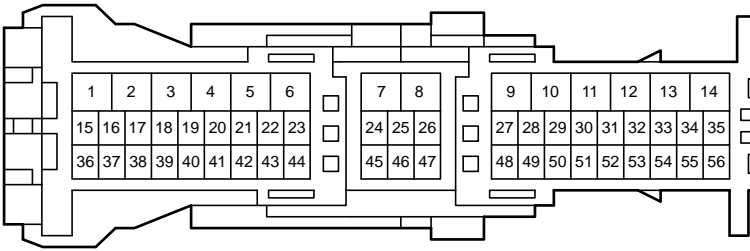

Illumination, Taillight

- * 2 : w/ Heated Steering Wheel System
- * 4 : USA, Canada
- * 6 : w/ Automatic High Beam
- * 14 : Headlight Bulb Type

Light Reminder

Shift Lock

F104
White

90980-12372

3A
White

90980-12943