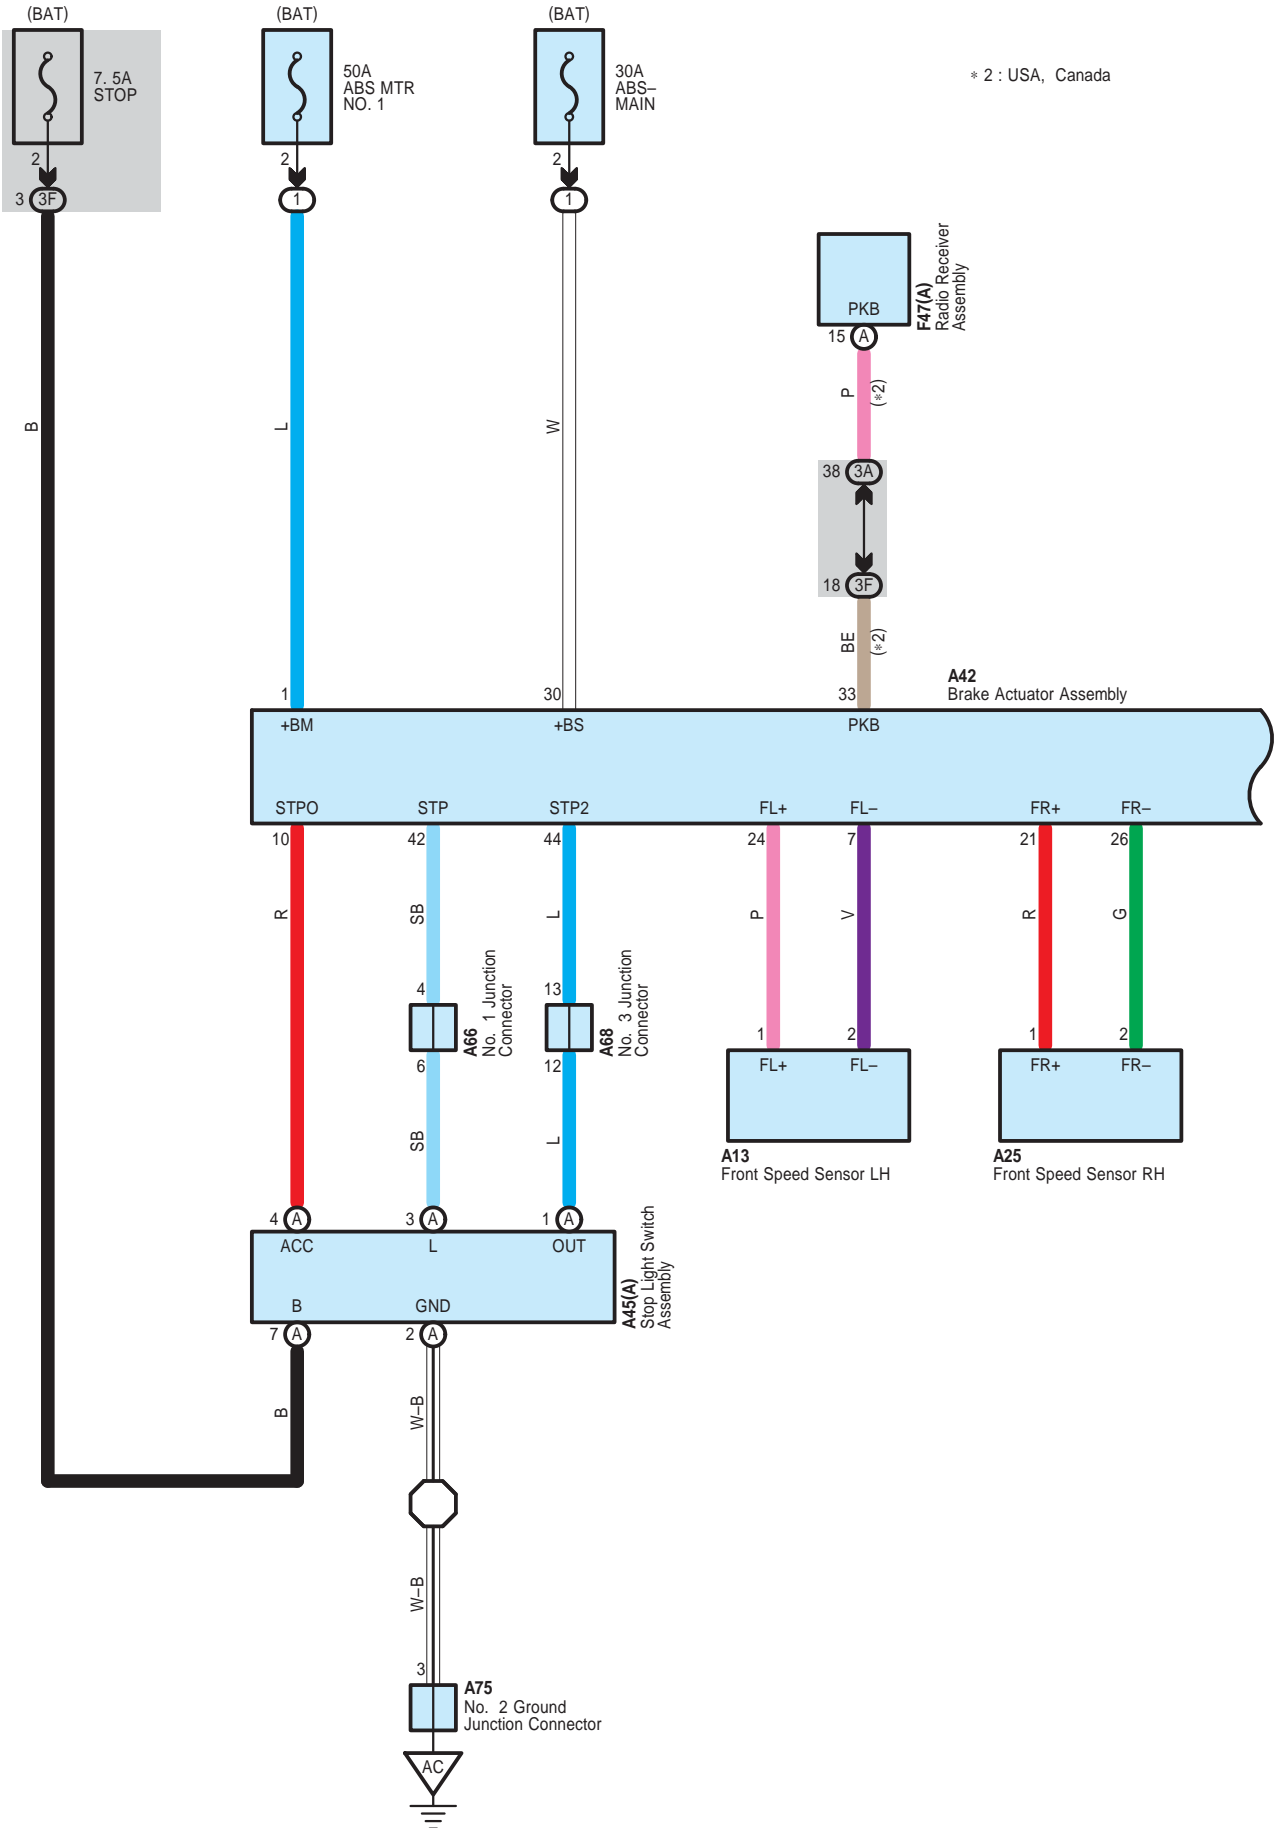

ABS, Brake Hold System, Electric Parking Brake, Hill-Start Assist Control, TRAC, VSC

* 2 : USA, Canada

Automatic Glare-Resistant EC Mirror

* 1 : Mexico
* 2 : USA, Canada

Automatic Light Control, Light Auto Turn Off System

90980-10997

90980-10996

90980-12304

90980-12304

90980-12B54

90980-12B54

Blind Spot Monitor System

3F