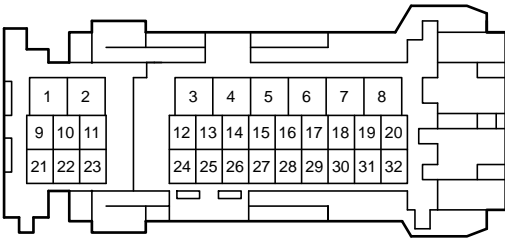

3F
White

90980-12A47