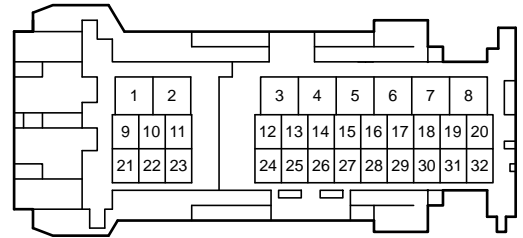

3D
White

90980-12A48