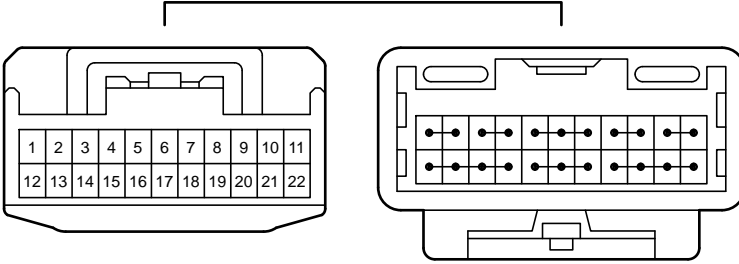

Illumination, Taillight

- * 2 : w/ Heated Steering Wheel System
- * 4 : USA, Canada
- * 6 : w/ Automatic High Beam
- * 14 : Headlight Bulb Type

Light Reminder

Shift Lock

F104
White

90980-12372

3A
White

90980-12943