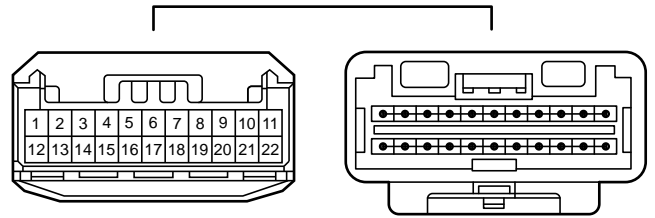

F123
Black

90980-12B54