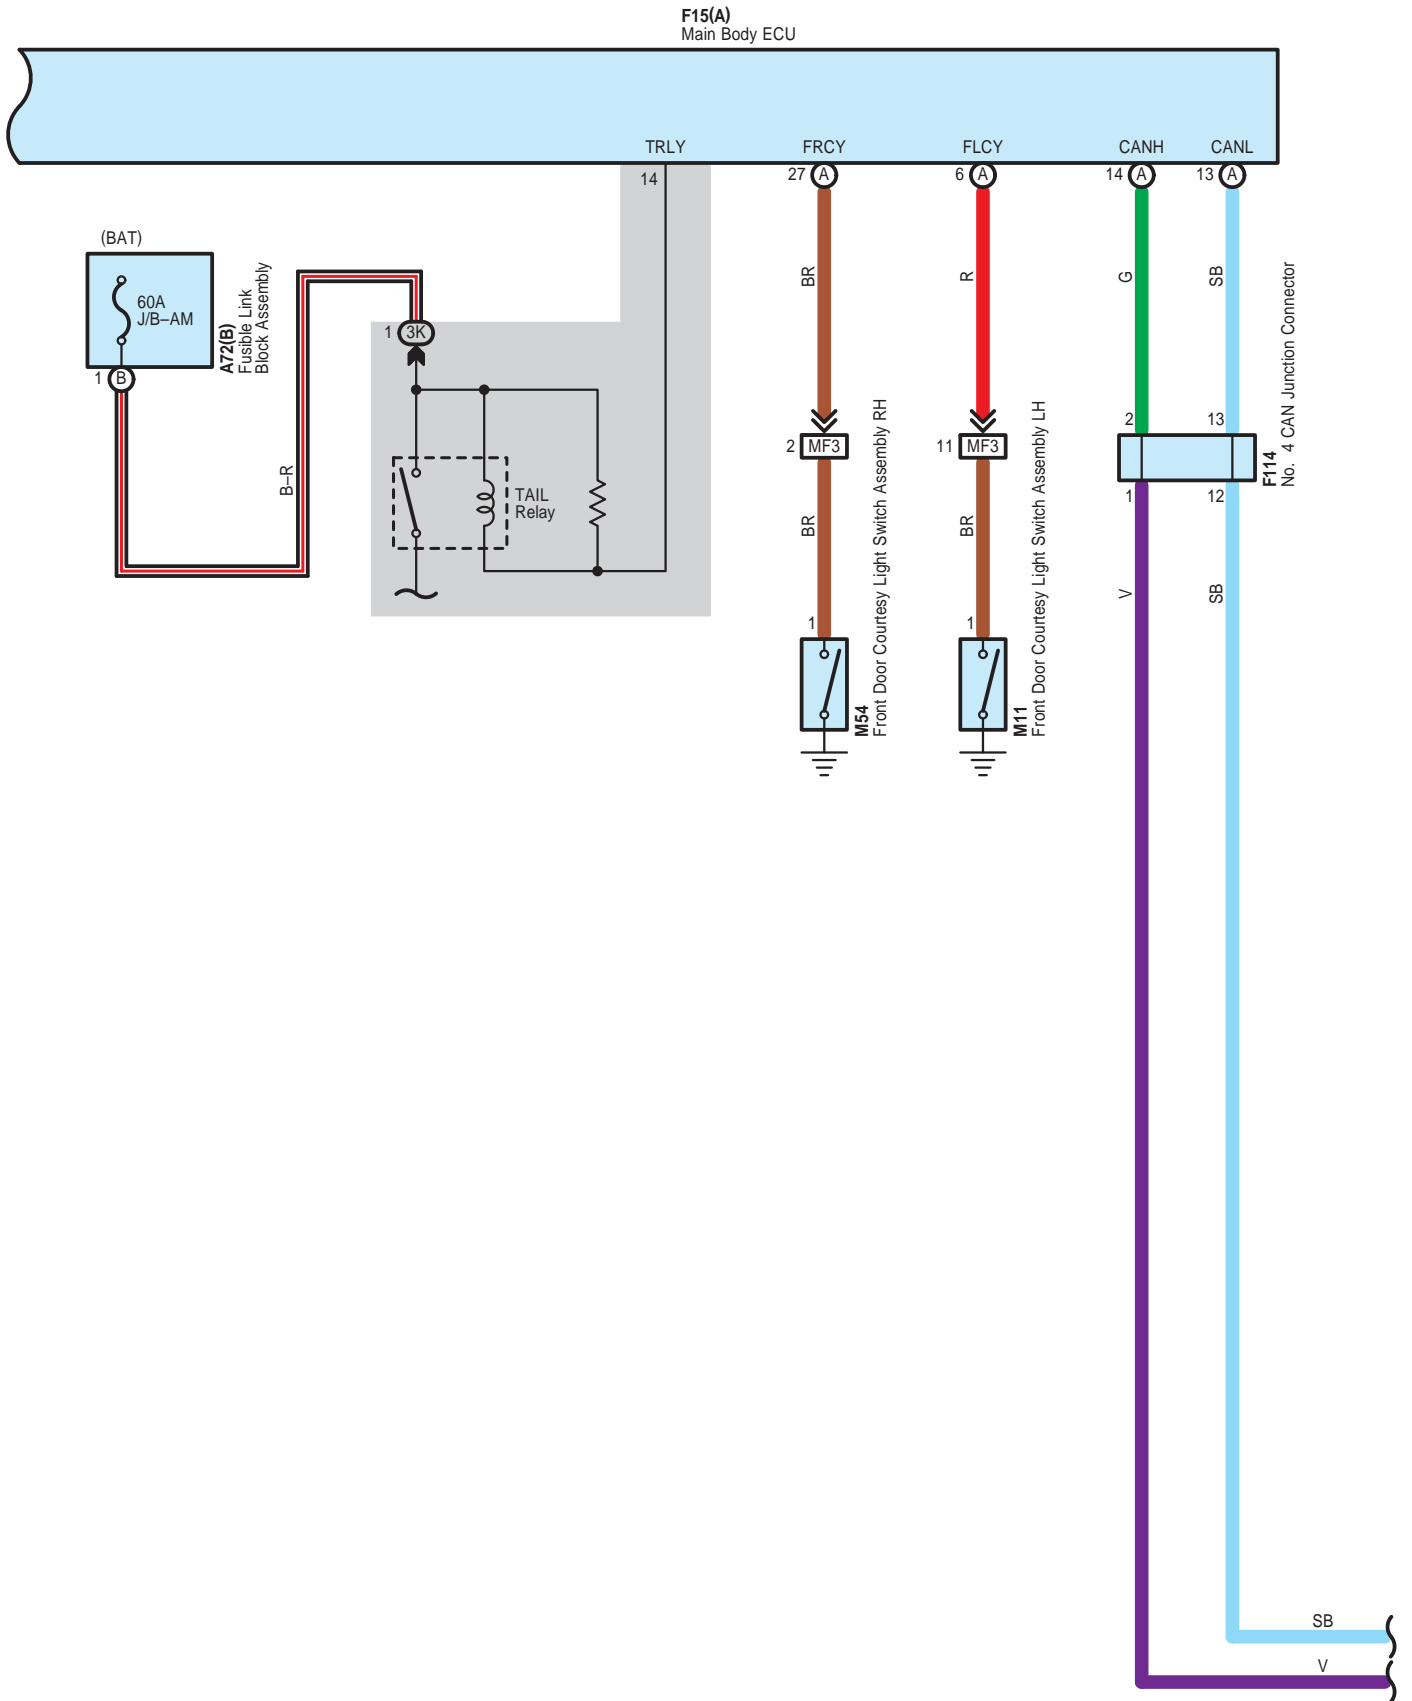

Ground Point

- * 1 : Mexico
- * 8 : w/ Double Locking
- * 9 : w/o Double Locking
- *14 : w/ Mirror Heater
- *23 : Bulb Type
- *24 : LED Type
- *26 : w/ Power Seat
- *27 : w/ Seat Heater
- *30 : w/ Retractor Mirror
- *31 : w/ Occupant Detection ECU
- *32 : w/o Occupant Detection ECU
- *33 : w/ Rear Passenger Seat Belt Warning
- *34 : w/ Blind Spot Monitor System

Illumination, Taillight

- * 2 : w/ Heated Steering Wheel System
- * 4 : USA, Canada
- * 6 : w/ Automatic High Beam
- * 14 : Headlight Bulb Type

Light Reminder

Shift Lock

F104
White

90980-12372

3A
White

90980-12943