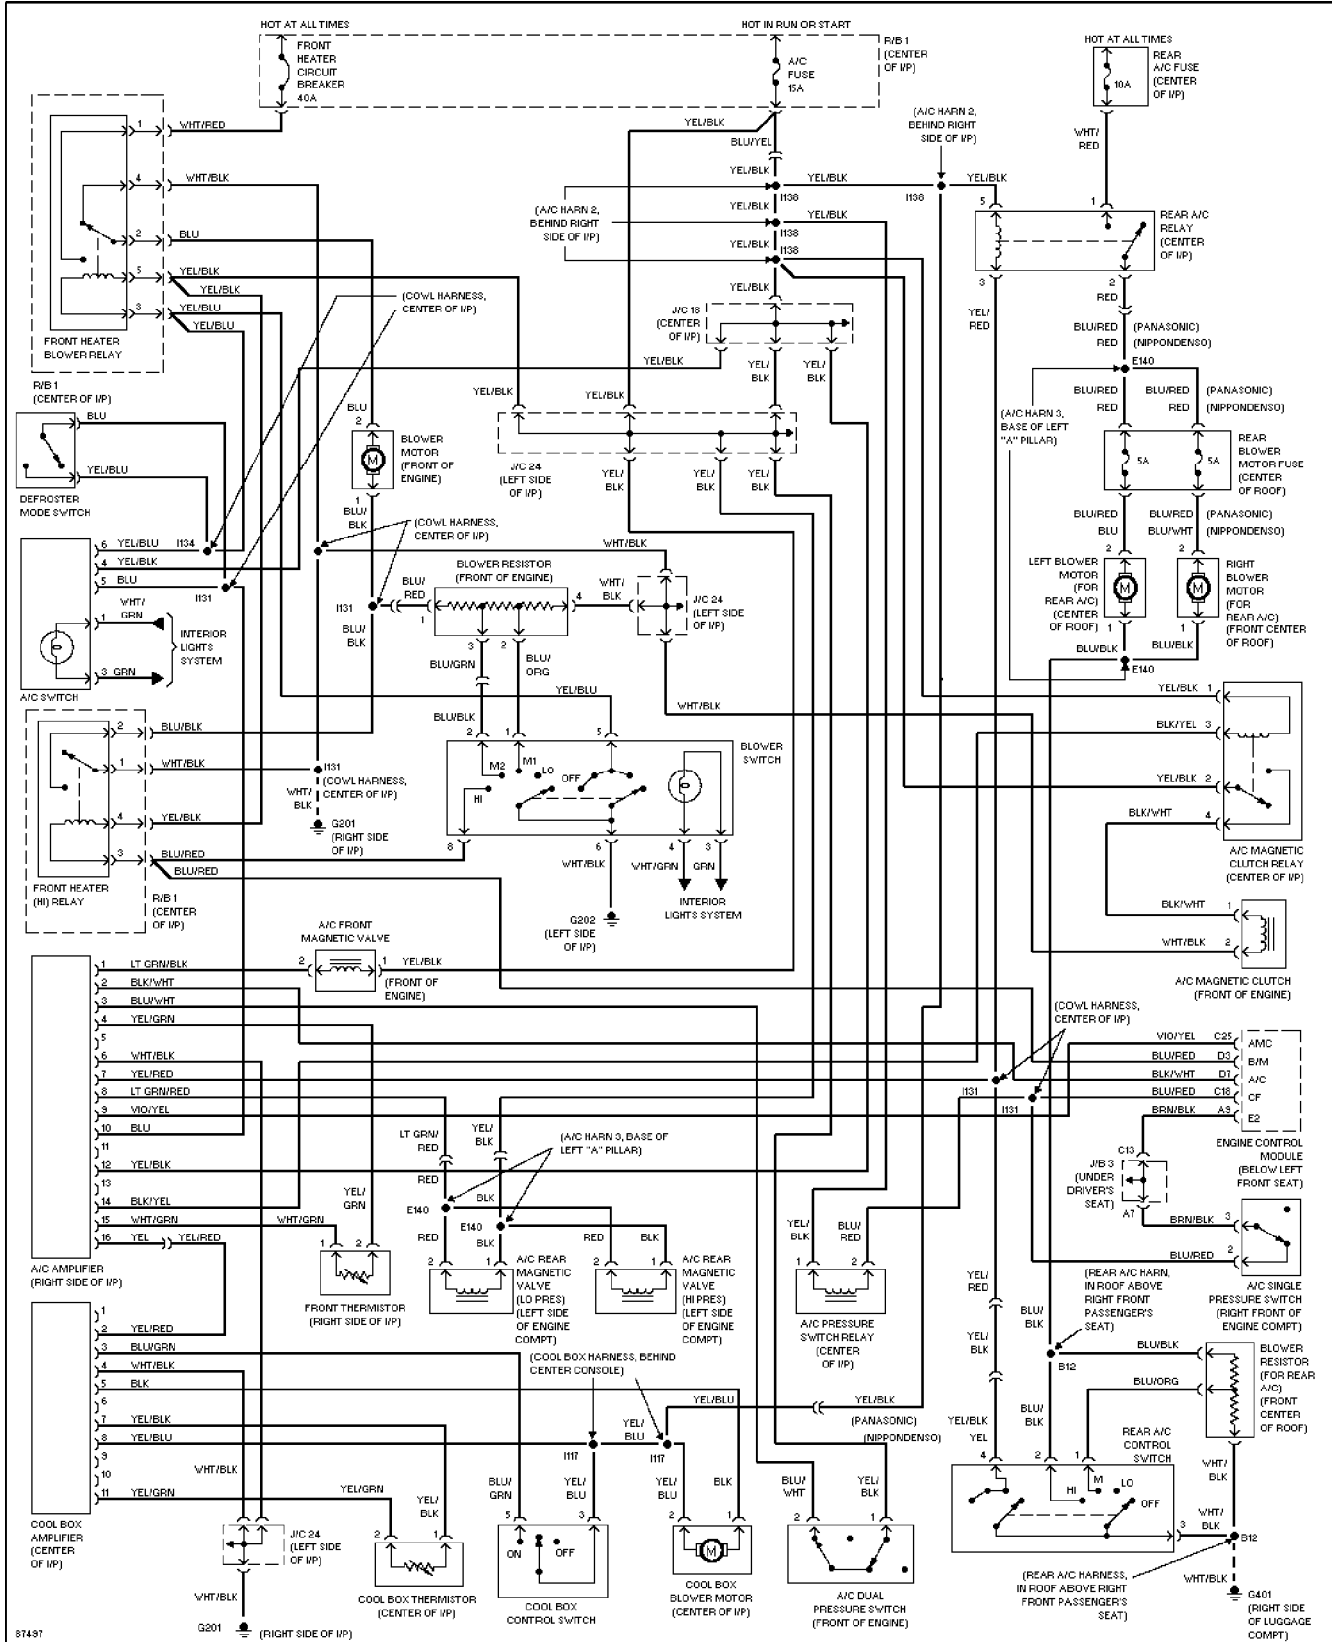

SYSTEM WIRING DIAGRAMS

A/C Circuit 1997 Toyota Previa

SYSTEM WIRING DIAGRAMS

Computer Data Lines

1997 Toyota Previa

SYSTEM WIRING DIAGRAMS

Headlight Circuit, W/ DRL

1997 Toyota Previa

SYSTEM WIRING DIAGRAMS

Power Mirror Circuit

1997 Toyota Previa

SYSTEM WIRING DIAGRAMS

Starting Circuit 1997 Toyota Previa

SYSTEM WIRING DIAGRAMS

Rear Wiper/Washer Circuit

1997 Toyota Previa