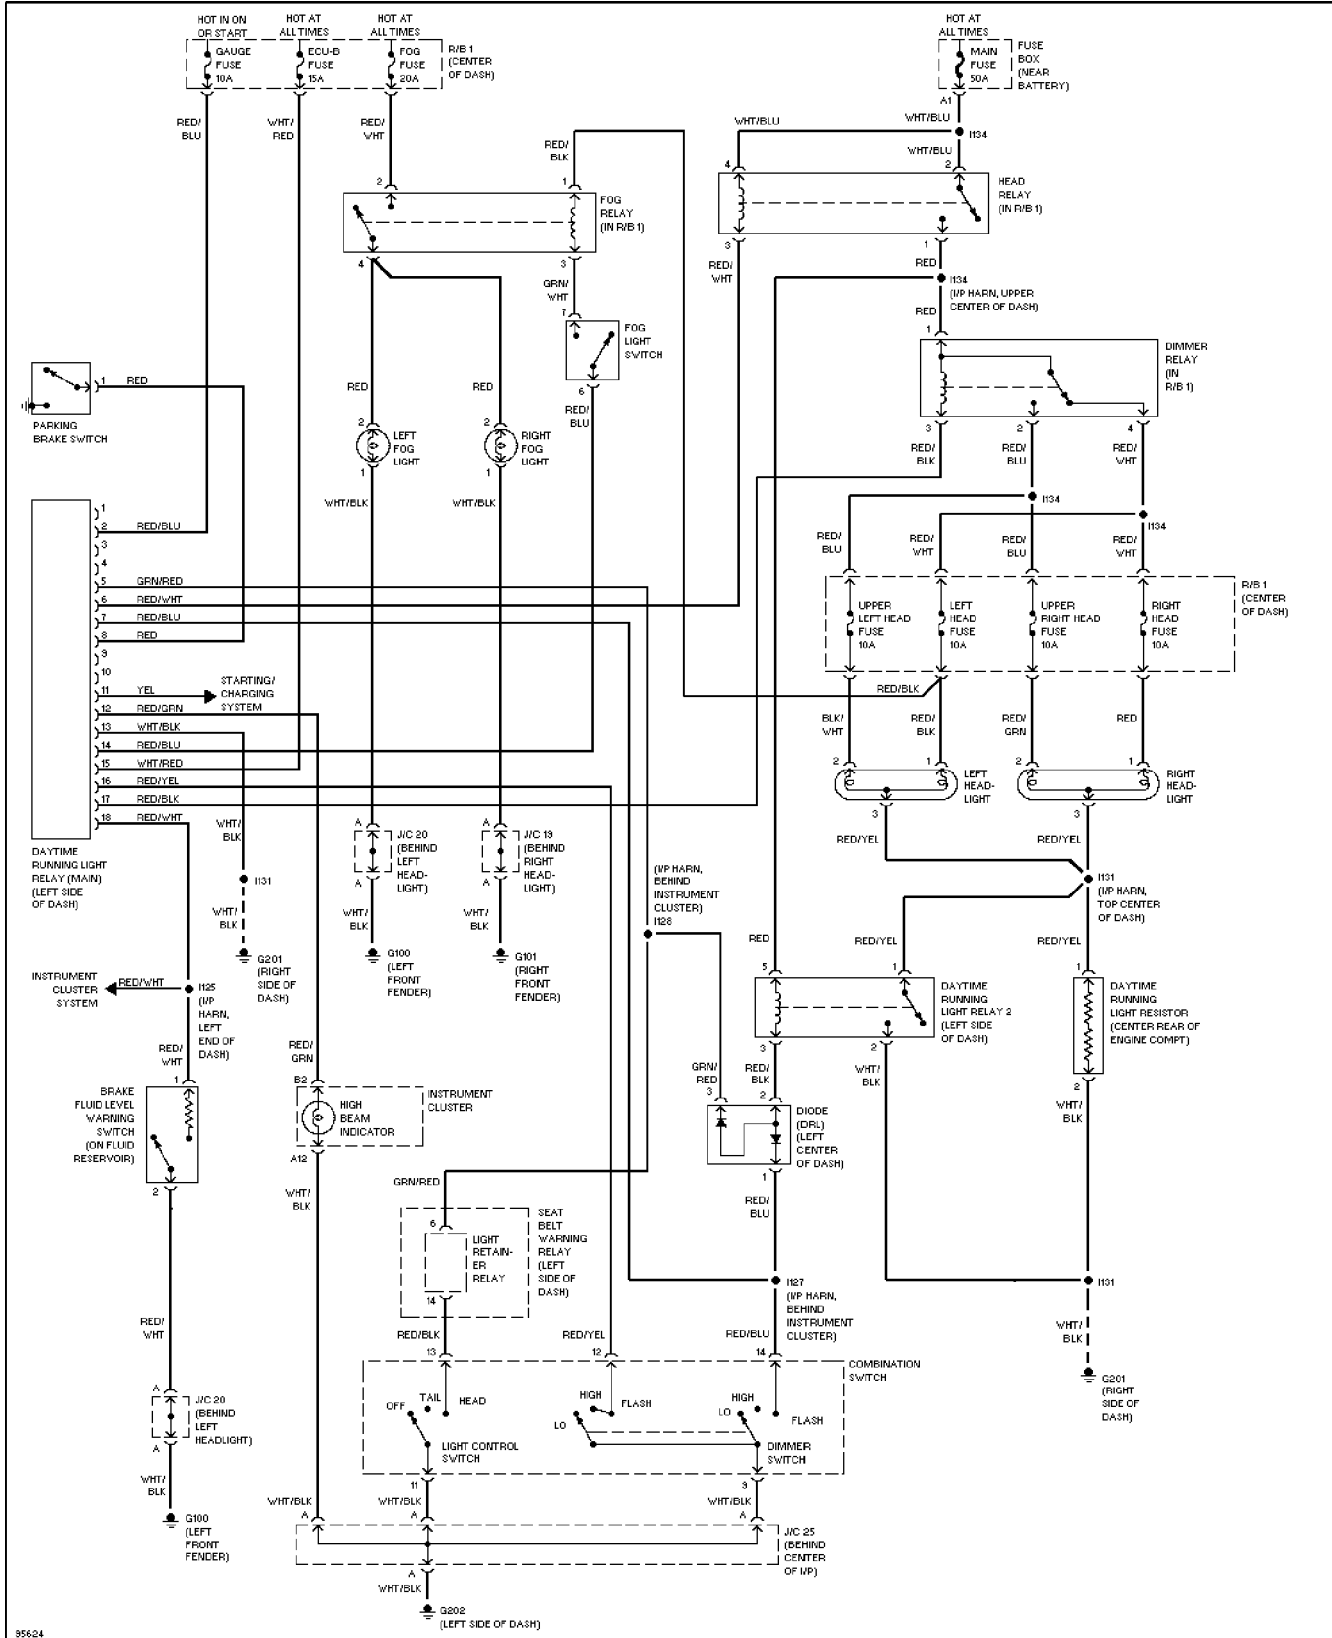

SYSTEM WIRING DIAGRAMS

A/C Circuit 1997 Toyota Previa

SYSTEM WIRING DIAGRAMS

Computer Data Lines

1997 Toyota Previa

SYSTEM WIRING DIAGRAMS

Headlight Circuit, W/ DRL

1997 Toyota Previa

SYSTEM WIRING DIAGRAMS

Power Mirror Circuit

1997 Toyota Previa

SYSTEM WIRING DIAGRAMS

Starting Circuit 1997 Toyota Previa

SYSTEM WIRING DIAGRAMS

Rear Wiper/Washer Circuit

1997 Toyota Previa