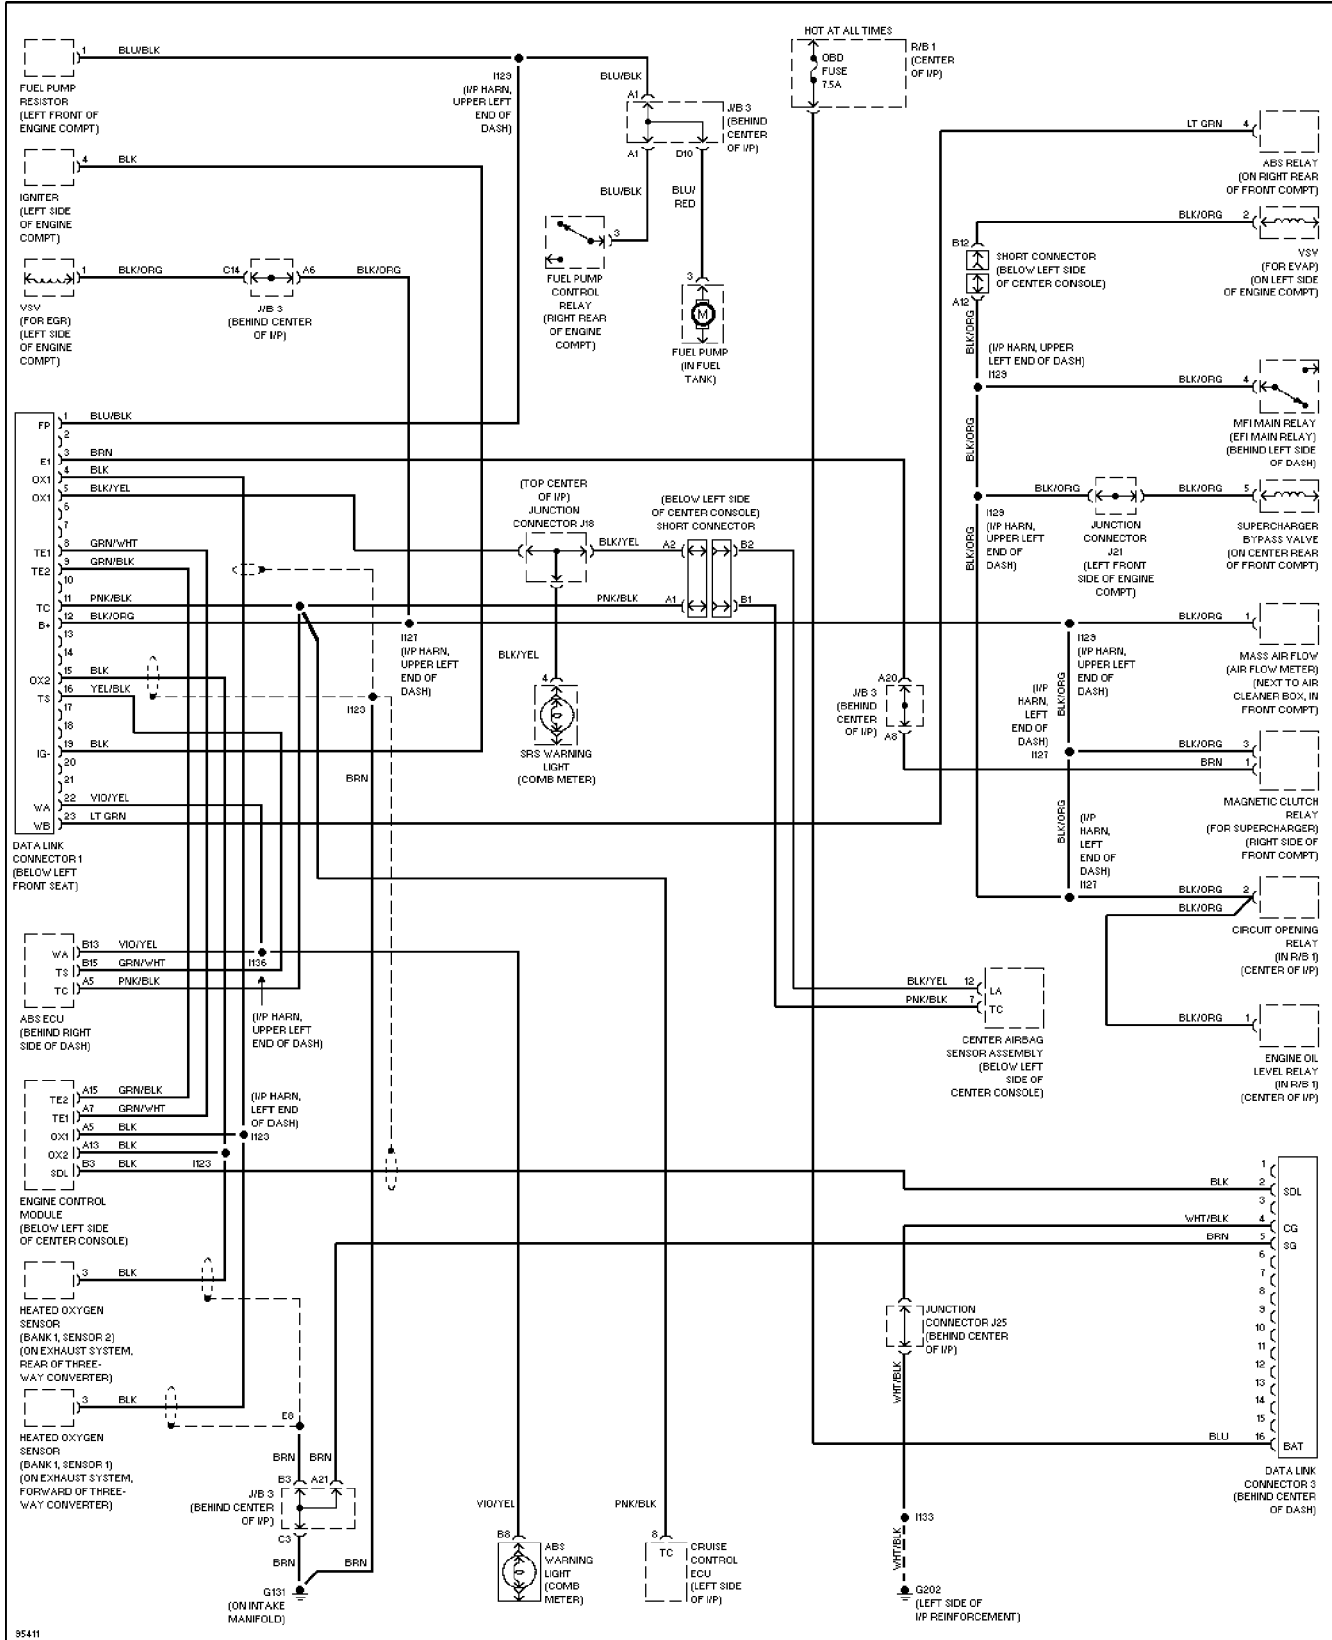

SYSTEM WIRING DIAGRAMS

A/C Circuit 1997 Toyota Previa

SYSTEM WIRING DIAGRAMS

Computer Data Lines

1997 Toyota Previa

SYSTEM WIRING DIAGRAMS

Headlight Circuit, W/ DRL

1997 Toyota Previa

SYSTEM WIRING DIAGRAMS

Power Mirror Circuit

1997 Toyota Previa

SYSTEM WIRING DIAGRAMS

Starting Circuit 1997 Toyota Previa

SYSTEM WIRING DIAGRAMS

Rear Wiper/Washer Circuit

1997 Toyota Previa