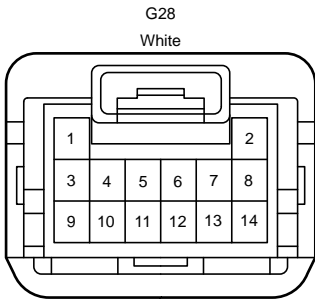

Door Lock Control (RHD)