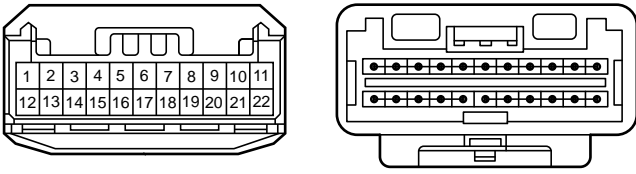

G50
Black

90980-12B54

90980-12B54

90980-12B54

90980-12B54

90980-12B54

90980-12A58

90980-12A58