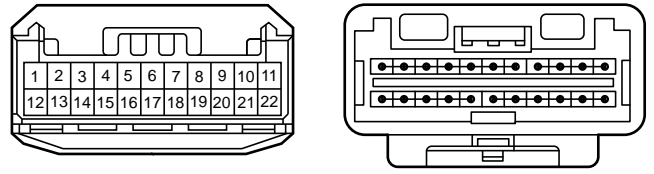

90980-12B54

G52
Black

90980-12B54

90980-12B54

90980-12B54

90980-12B54

90980-12A58

90980-12A58