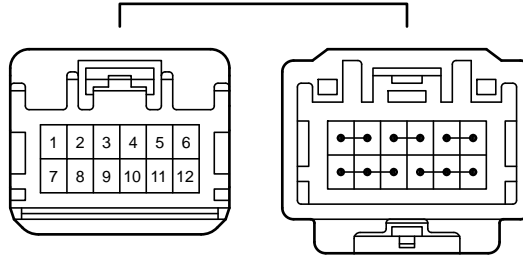

Illumination (RHD), Taillight (RHD)

A17

Gray

90980-10988

(Low LED Type, Clearance Light LED Type and Daytime Running Light LED Type)

A18

Gray

90980-10988

(Low LED Type, Clearance Light LED Type and Daytime Running Light LED Type)

A21

Gray

90980-11156

(Clearance Light Halogen Type)

A22

Gray

90980-11156

(Clearance Light Halogen Type)

A23

Gray

90980-11020

(Clearance Light Halogen Type and Daytime Running Light Halogen Type)

A24

Gray

90980-11020

(Clearance Light Halogen Type and Daytime Running Light Halogen Type)

A45

White