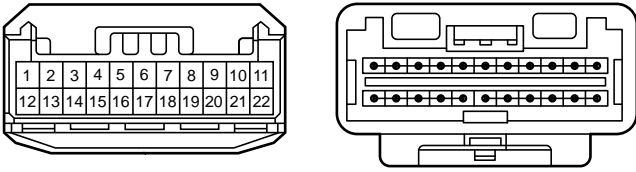

90980-12B54

90980-12B54

G53
Black

90980-12B54

90980-12B54

90980-12B54

90980-12A58

90980-12A58