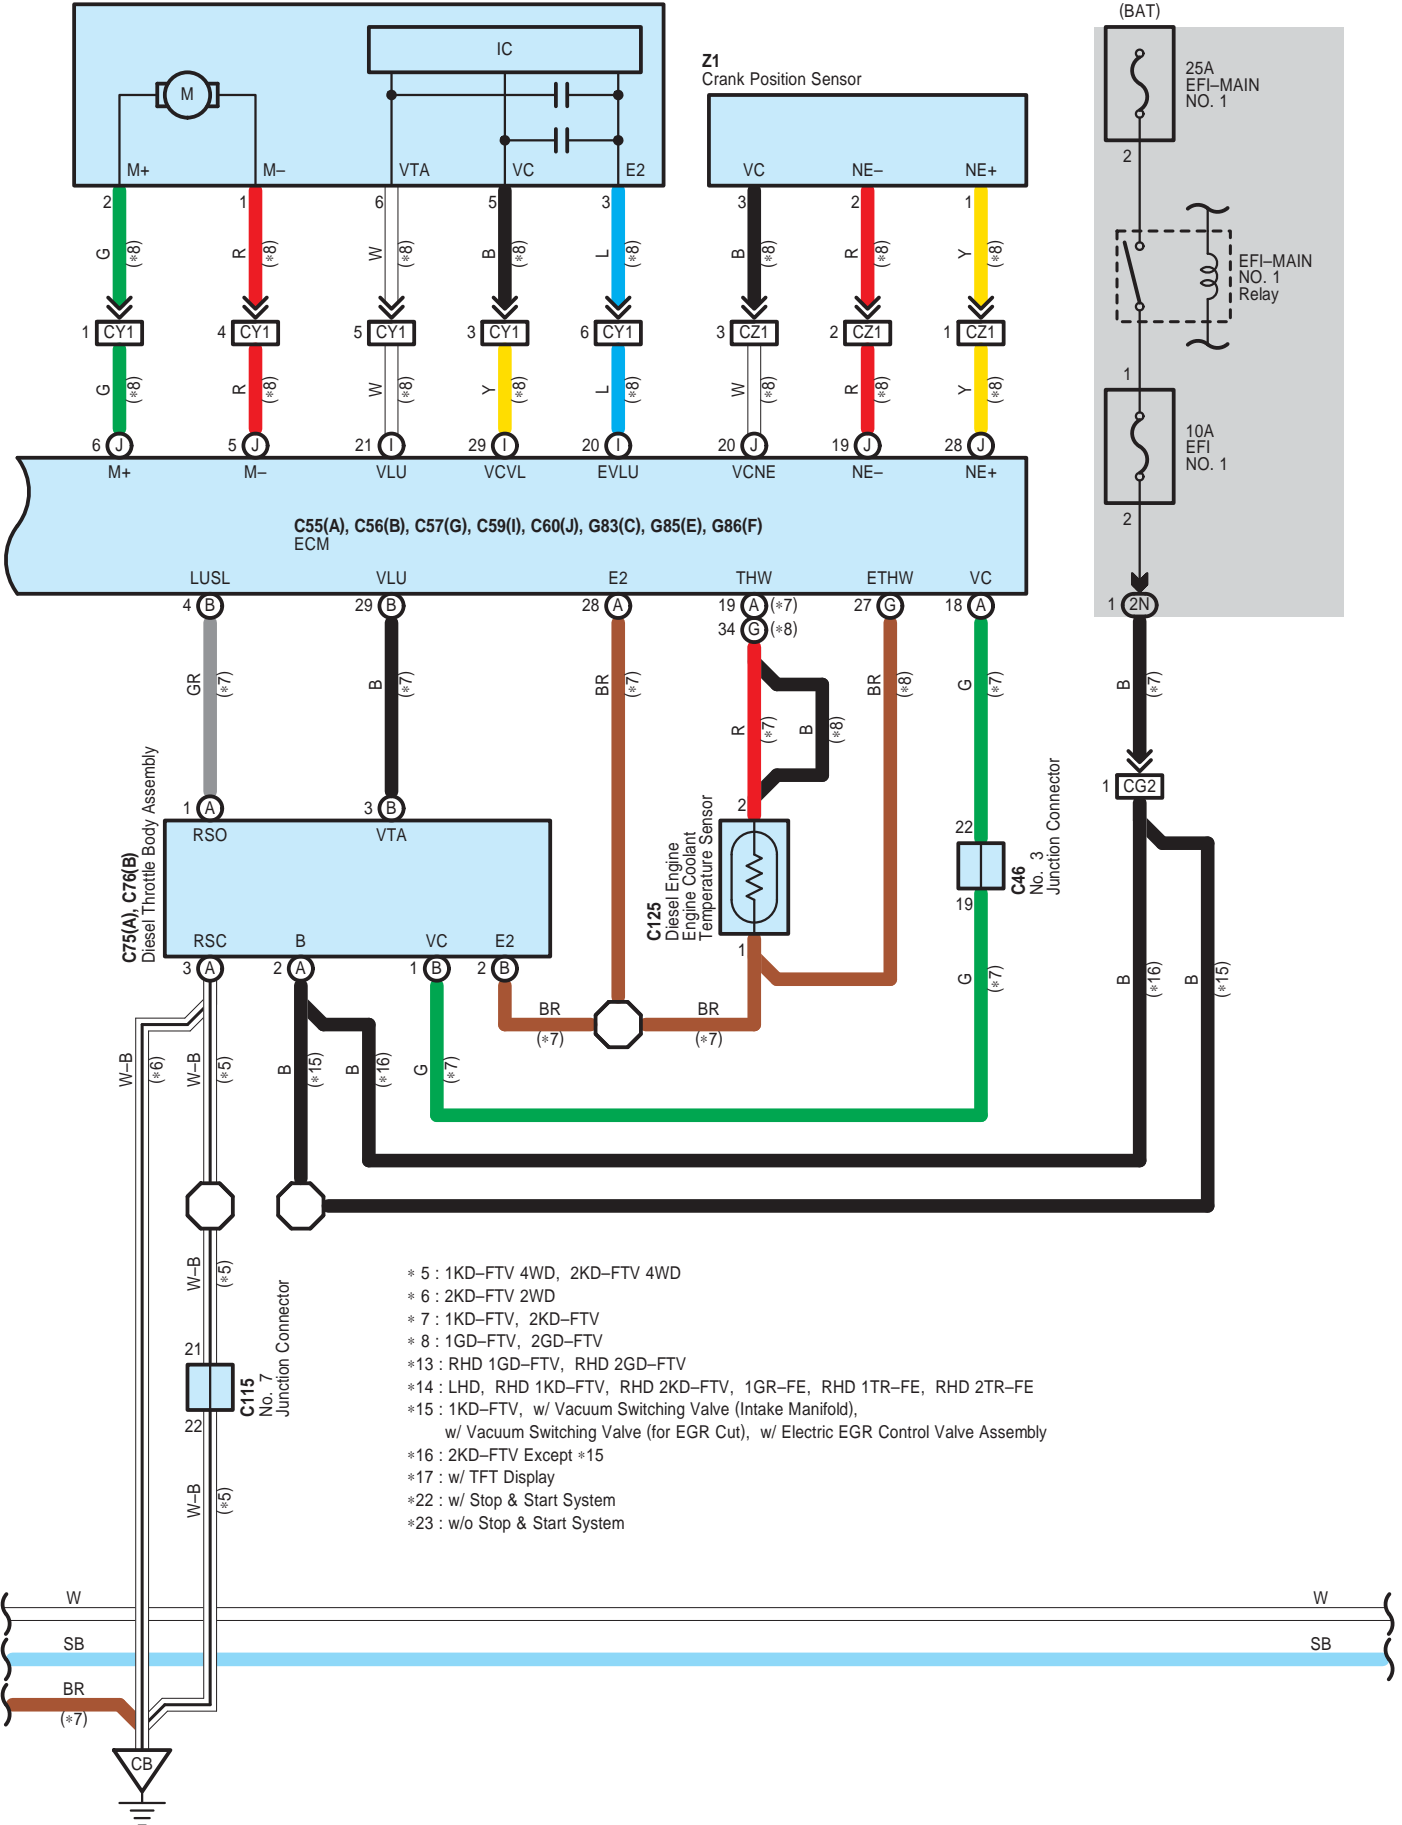

# Air Conditioner (Automatic)

**Y1**  
Diesel Throttle Body Assembly

DLC3

- \* 1 : 1TR-FE, 2TR-FE
- \* 2 : 1KD-FTV, 2KD-FTV
- \* 3 : w/o Entry & Start System w/ Immobiliser System
- \* 4 : through No. 15 Junction Connector
- \* 5 : not through No. 15 Junction Connector
- \* 7 : 1GR-FE
- \* 8 : 1GD-FTV, 2GD-FTV
- \* 9 : \*1, \*2, \*7, LHD \*8
- \* 10 : RHD \*8
- \* 11 : 5L-E
- \* 12 : w/ Pre-Crash Safety System
- \* 13 : w/o Pre-Crash Safety System
- \* 14 : w/ Occupant Detection ECU
- \* 15 : w/ Tire Pressure Warning System
- \* 16 : w/ Telematics System