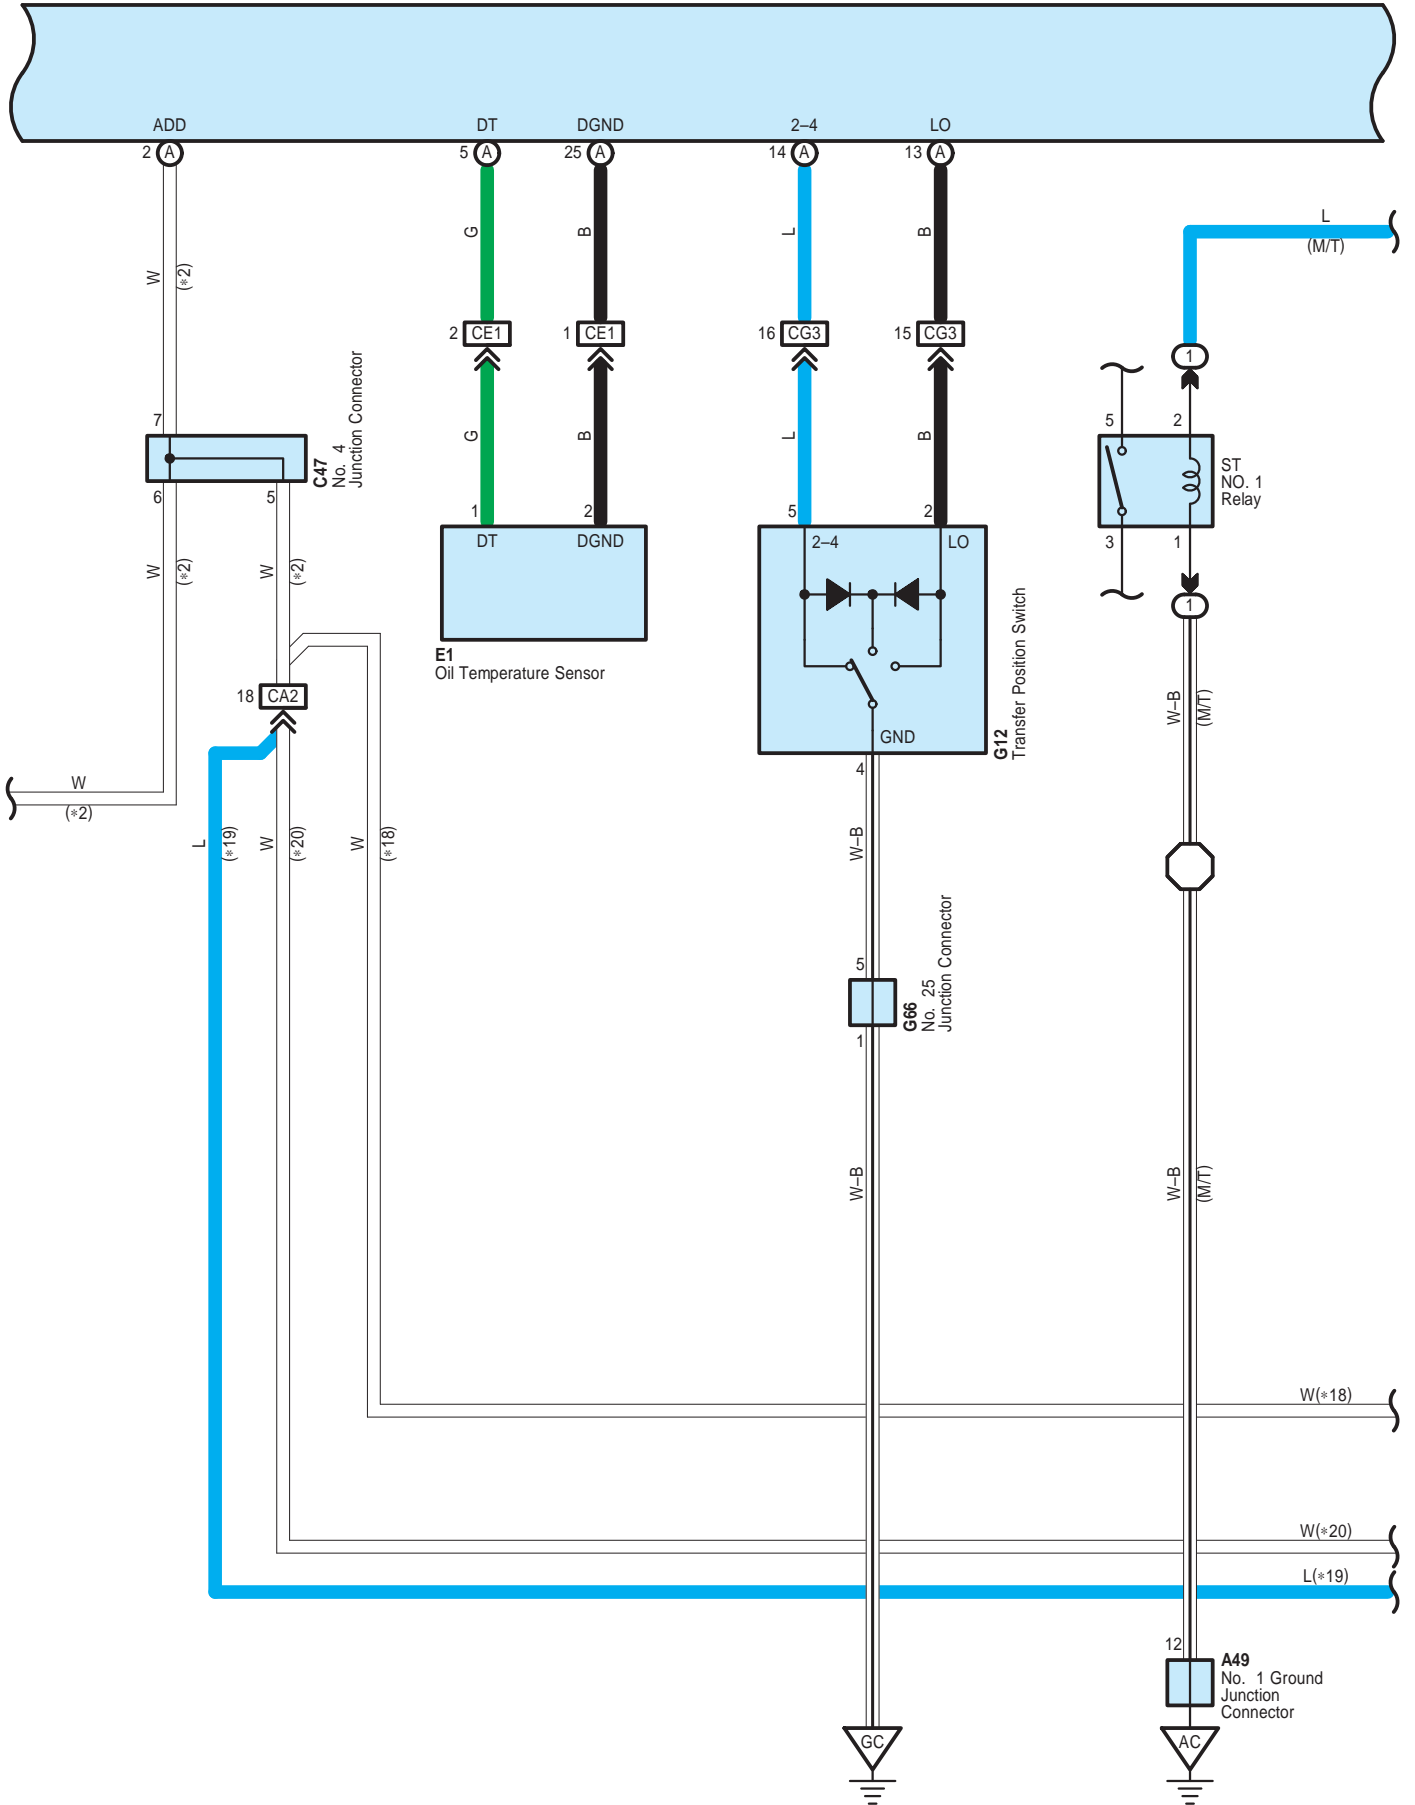

C39(A), C40(B)
4WD Control ECU