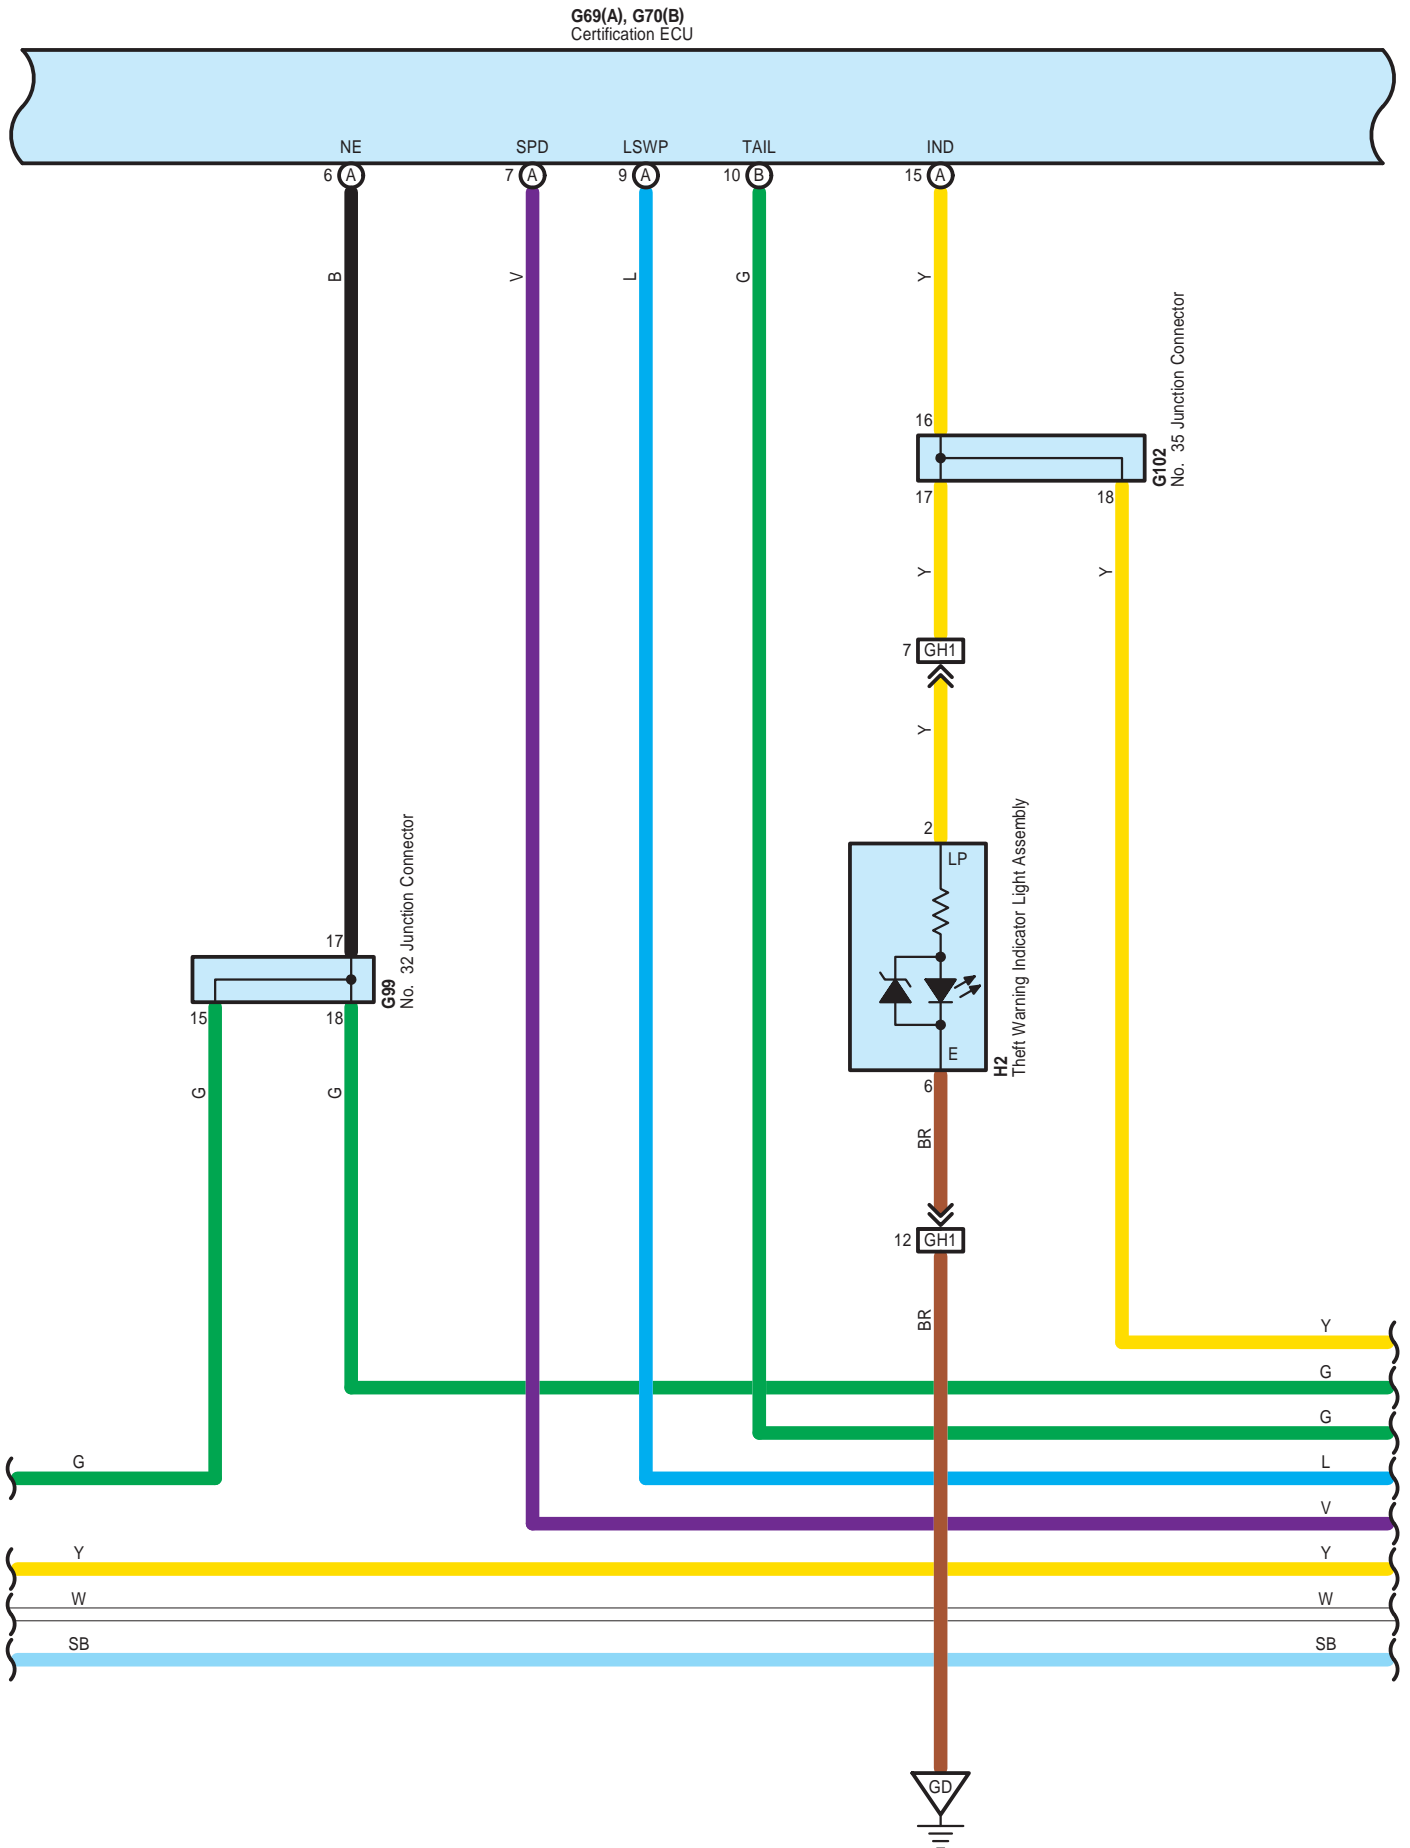

# Air Conditioner (Automatic)

**Y1**  
Diesel Throttle Body Assembly

DLC3

- \* 1 : 1TR-FE, 2TR-FE
- \* 2 : 1KD-FTV, 2KD-FTV
- \* 3 : w/o Entry & Start System w/ Immobiliser System
- \* 4 : through No. 15 Junction Connector
- \* 5 : not through No. 15 Junction Connector
- \* 7 : 1GR-FE
- \* 8 : 1GD-FTV, 2GD-FTV
- \* 9 : \*1, \*2, \*7, LHD \*8
- \* 10 : RHD \*8
- \* 11 : 5L-E
- \* 12 : w/ Pre-Crash Safety System
- \* 13 : w/o Pre-Crash Safety System
- \* 14 : w/ Occupant Detection ECU
- \* 15 : w/ Tire Pressure Warning System
- \* 16 : w/ Telematics System

Door Lock Control (RHD)

90980-12A46

90980-12B54

90980-12737

90980-12B54

90980-12A58

90980-12B54

90980-12B54

90980-12B54

90980-12B54

**Ground Point**

**Ground Point**