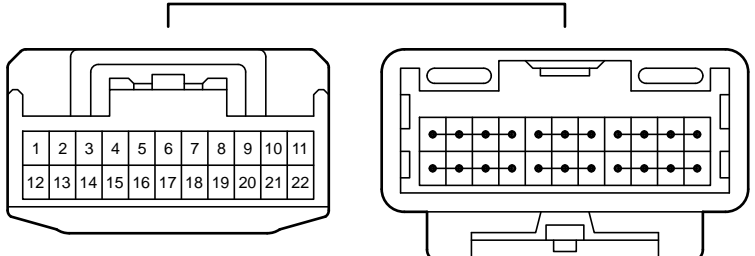

90980-12737

A47

White