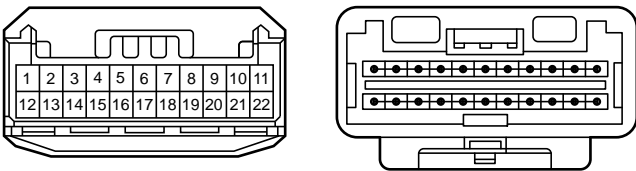

90980-12B54

90980-12B54

90980-12B54

90980-12B54

G66
Black

90980-12B54

90980-12A58

90980-12A58