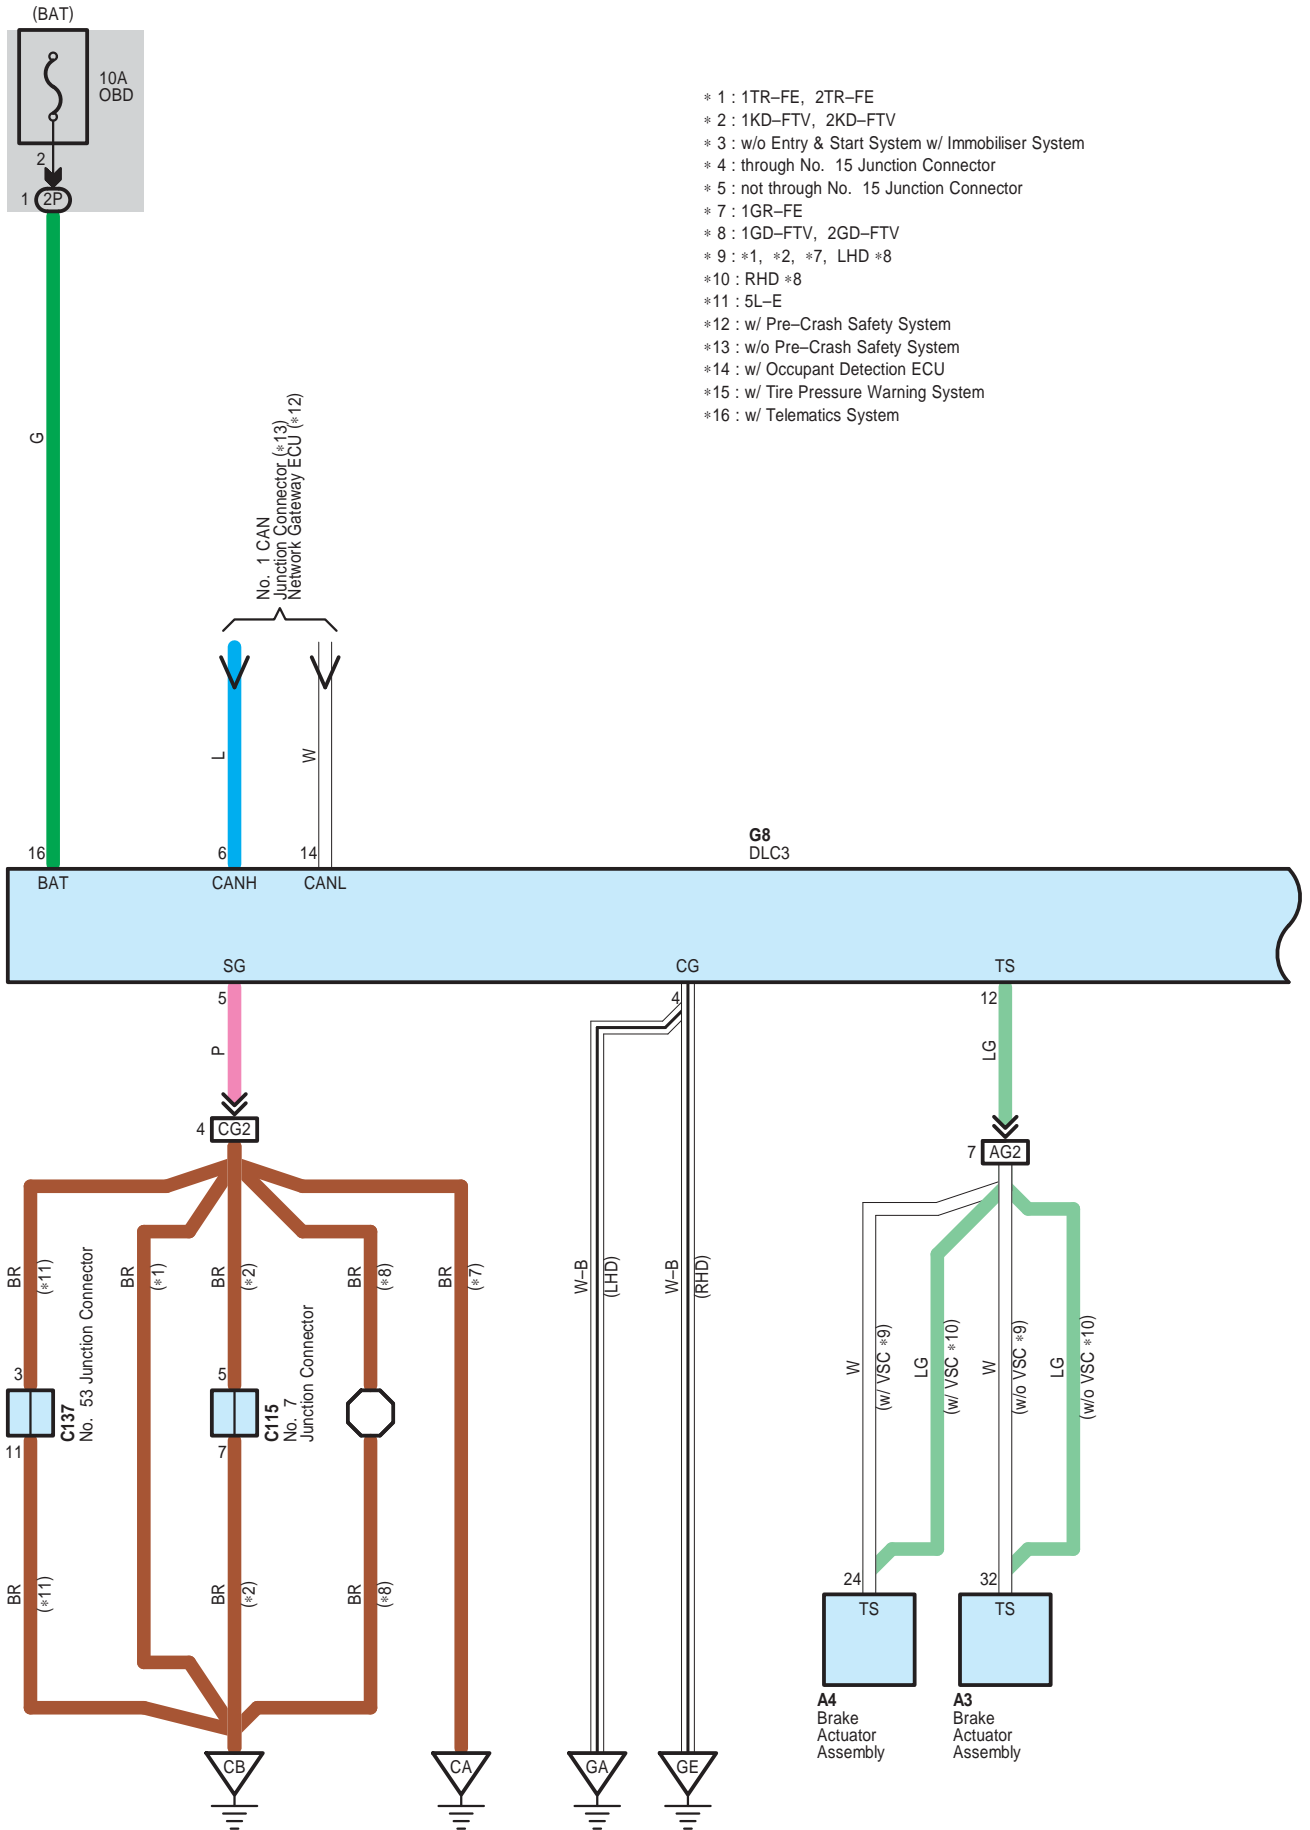

# Air Conditioner (Automatic)

**Y1**  
Diesel Throttle Body Assembly

DLC3

- \* 1 : 1TR-FE, 2TR-FE
- \* 2 : 1KD-FTV, 2KD-FTV
- \* 3 : w/o Entry & Start System w/ Immobiliser System
- \* 4 : through No. 15 Junction Connector
- \* 5 : not through No. 15 Junction Connector
- \* 7 : 1GR-FE
- \* 8 : 1GD-FTV, 2GD-FTV
- \* 9 : \*1, \*2, \*7, LHD \*8
- \* 10 : RHD \*8
- \* 11 : 5L-E
- \* 12 : w/ Pre-Crash Safety System
- \* 13 : w/o Pre-Crash Safety System
- \* 14 : w/ Occupant Detection ECU
- \* 15 : w/ Tire Pressure Warning System
- \* 16 : w/ Telematics System