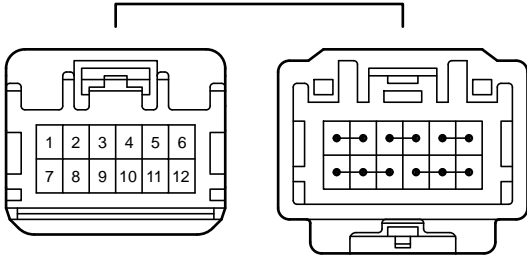

90980-11020

(Clearance Light Halogen Type and Daytime Running Light Halogen Type)

A45

White

90980-12737

A46

White

90980-12737