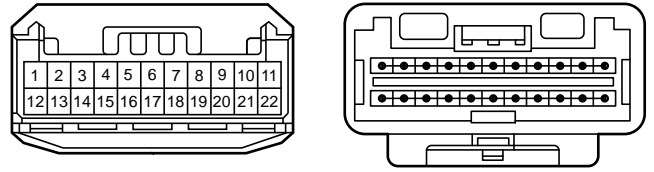

90980-12B54

90980-12B54

90980-12B54

G61
Black

90980-12B54

90980-12B54

90980-12A58

90980-12A58