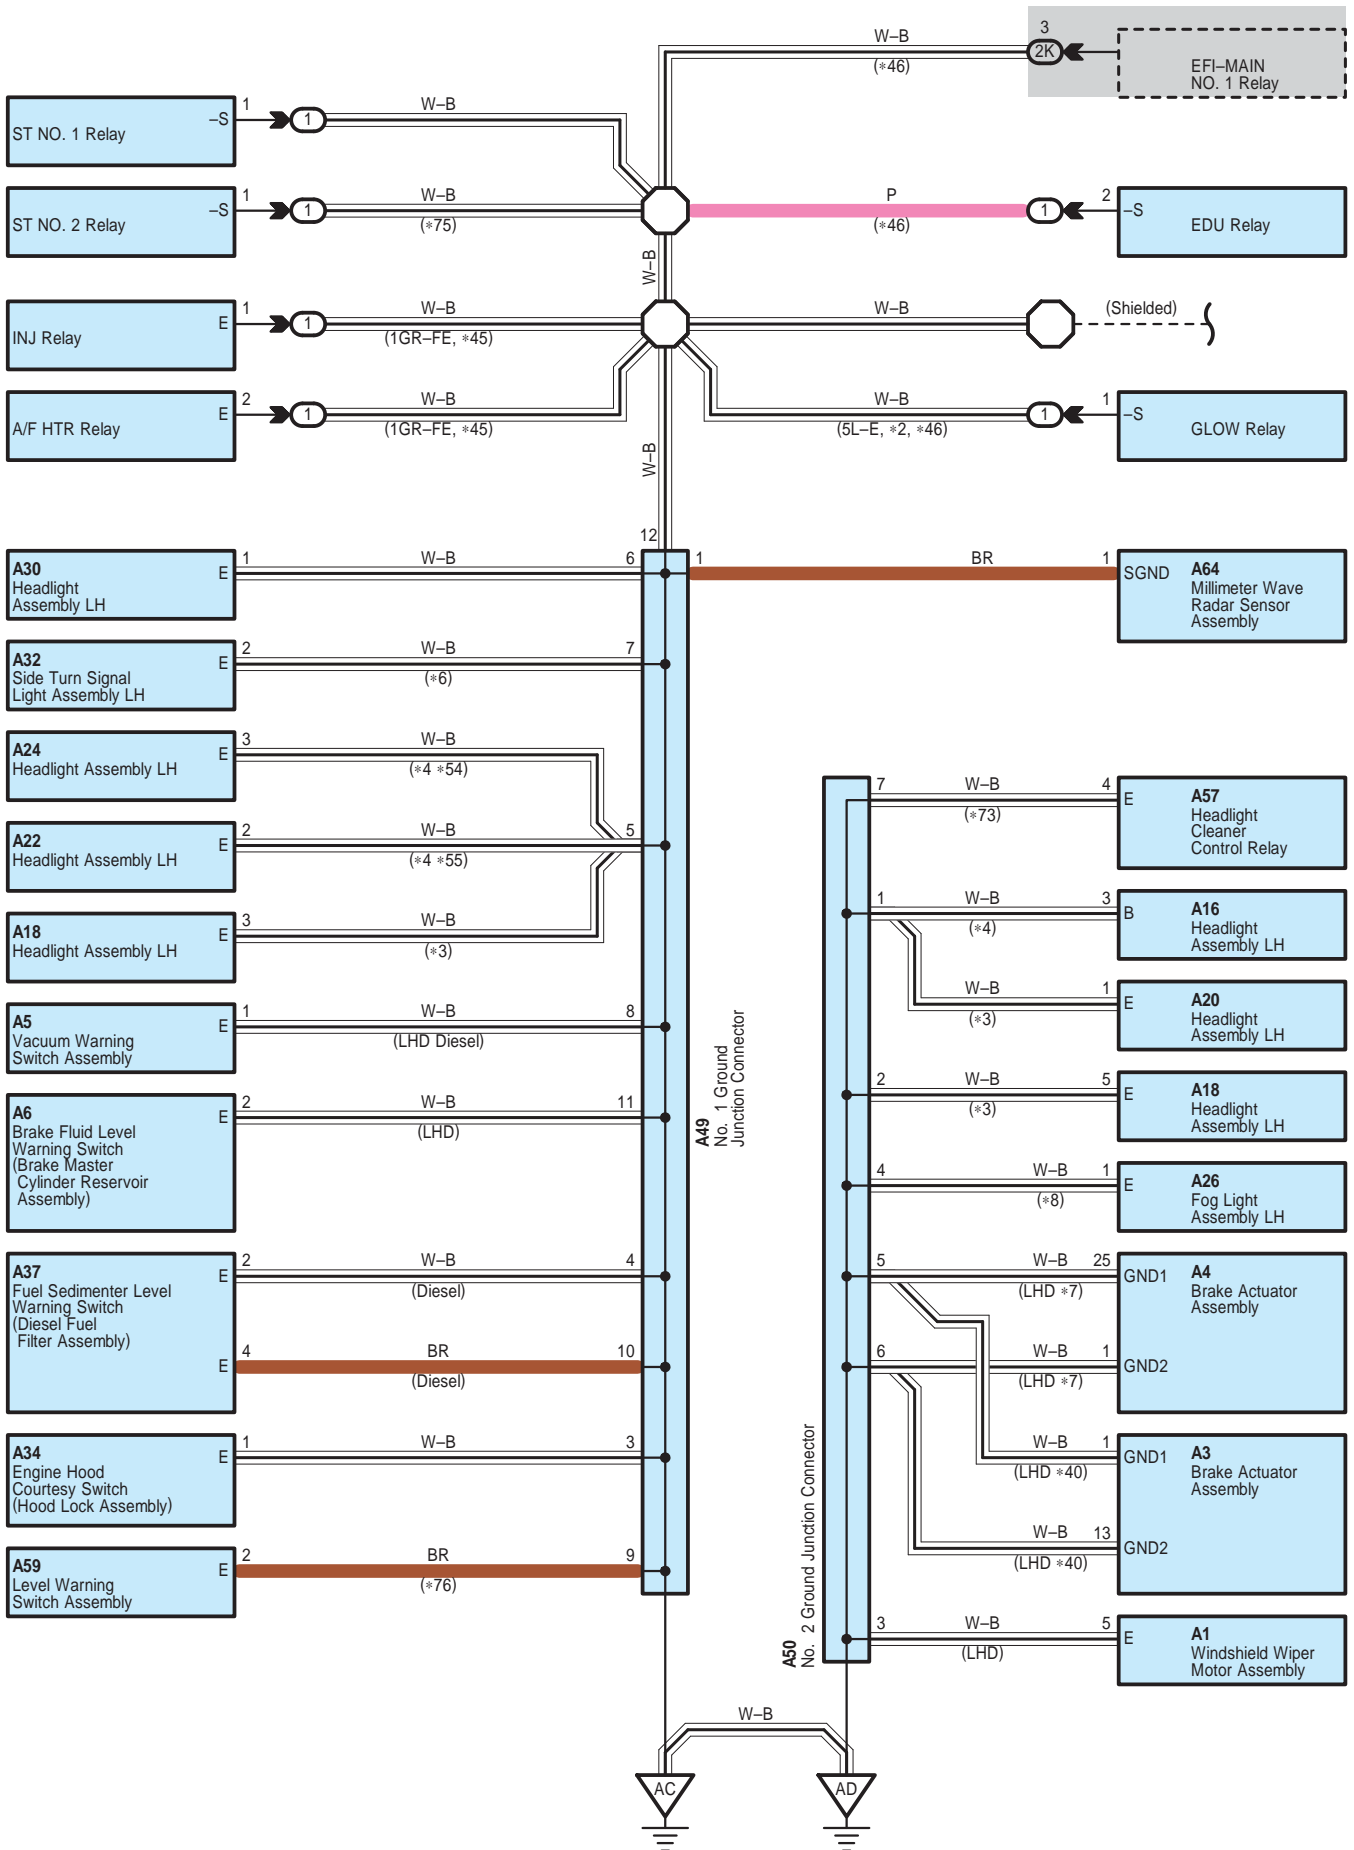

# Air Conditioner (Automatic)

**Y1**  
Diesel Throttle Body Assembly

DLC3

- \* 1 : 1TR-FE, 2TR-FE
- \* 2 : 1KD-FTV, 2KD-FTV
- \* 3 : w/o Entry & Start System w/ Immobiliser System
- \* 4 : through No. 15 Junction Connector
- \* 5 : not through No. 15 Junction Connector
- \* 7 : 1GR-FE
- \* 8 : 1GD-FTV, 2GD-FTV
- \* 9 : \*1, \*2, \*7, LHD \*8
- \* 10 : RHD \*8
- \* 11 : 5L-E
- \* 12 : w/ Pre-Crash Safety System
- \* 13 : w/o Pre-Crash Safety System
- \* 14 : w/ Occupant Detection ECU
- \* 15 : w/ Tire Pressure Warning System
- \* 16 : w/ Telematics System

Door Lock Control (RHD)

90980-12A46

90980-12B54

90980-12737

90980-12B54

90980-12A58

90980-12B54

90980-12B54

90980-12B54

90980-12B54

**Ground Point**

**Ground Point**