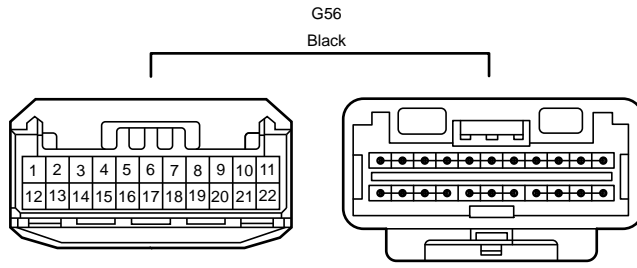

90980-12B54