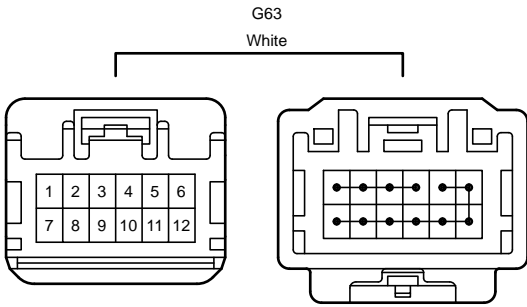

90980-12A46