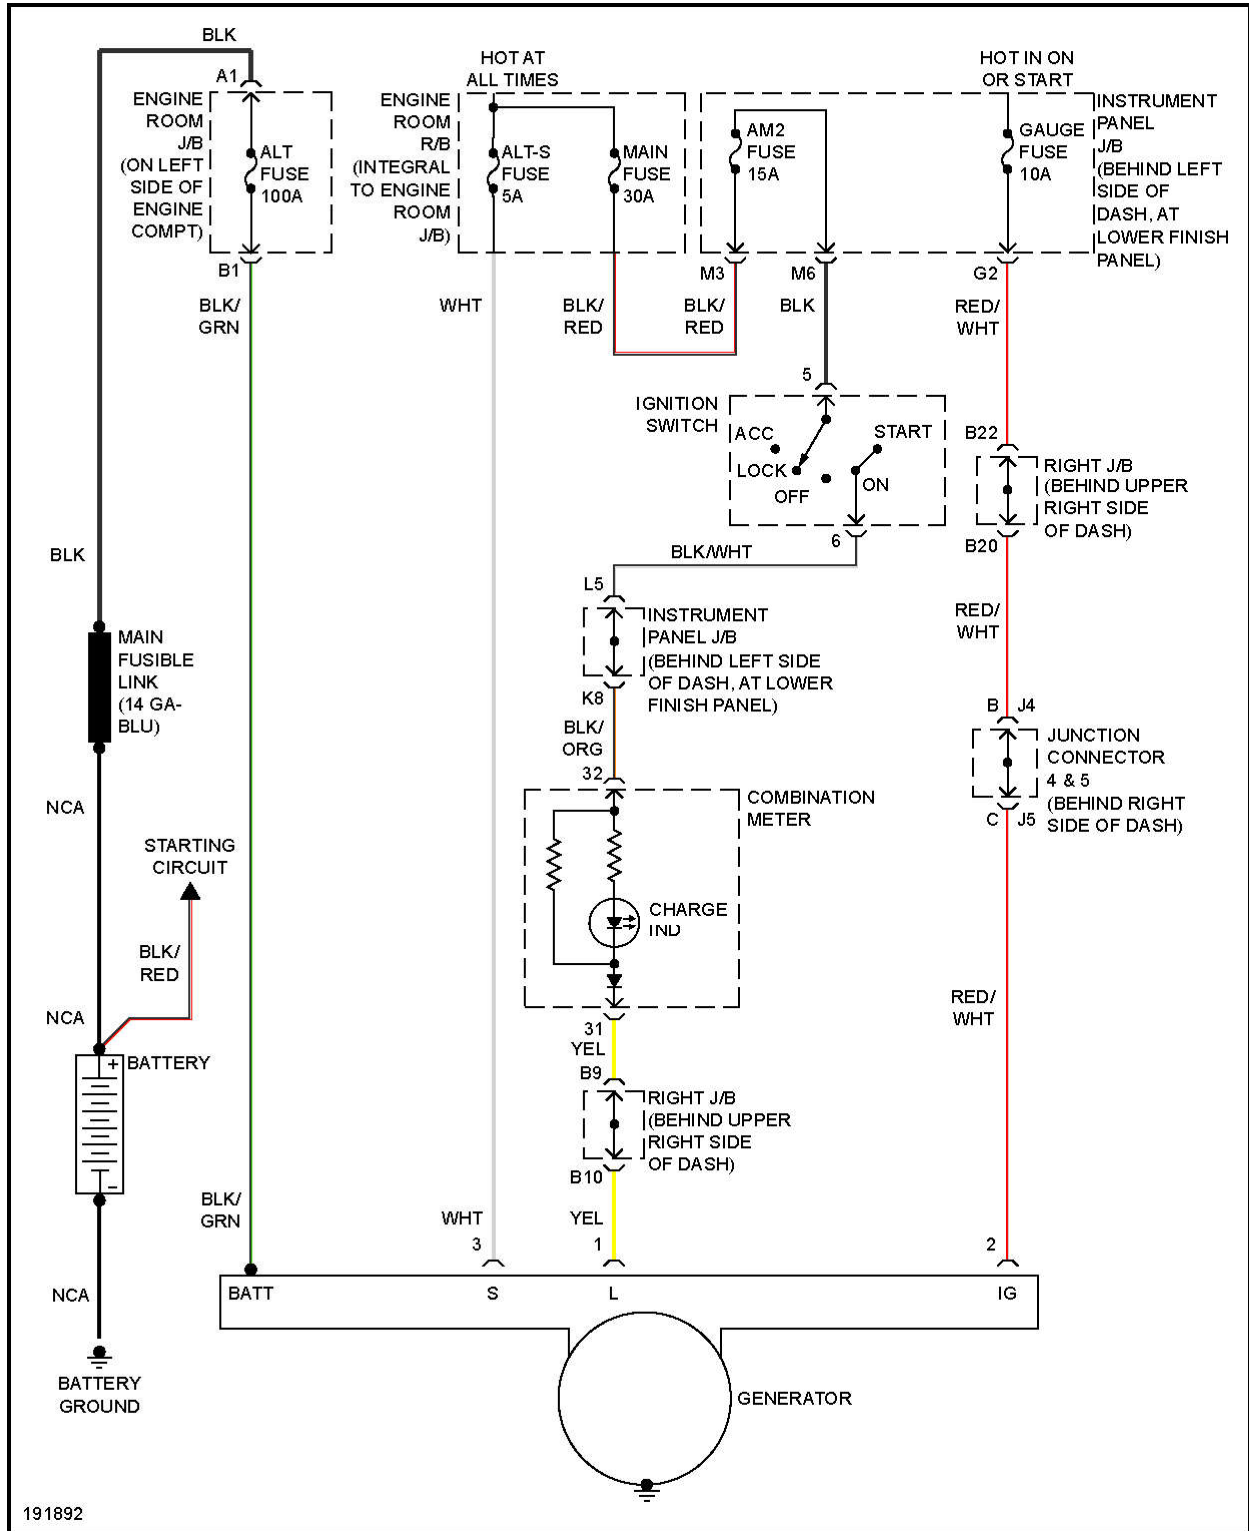

2006 SYSTEM WIRING DIAGRAMS Toyota - Corolla

Fig. 10: Cooling Fan Circuit

DEFOGGERS

2006 Toyota Corolla LE

2006 SYSTEM WIRING DIAGRAMS Toyota - Corolla

Fig. 17: 1.8L, Engine Performance Circuit, Except XRS (4 of 4)

2006 Toyota Corolla LE

2006 SYSTEM WIRING DIAGRAMS Toyota - Corolla

Fig. 26: Horn Circuit

POWER MIRRORS

2006 Toyota Corolla LE

2006 SYSTEM WIRING DIAGRAMS Toyota - Corolla

Fig. 38: Power Windows Circuit

2006 Toyota Corolla LE

2006 SYSTEM WIRING DIAGRAMS Toyota - Corolla

Fig. 40: Radio Circuit, W/O Amplifier

2006 Toyota Corolla LE

2006 SYSTEM WIRING DIAGRAMS Toyota - Corolla

Fig. 42: Charging Circuit

2006 Toyota Corolla LE

2006 SYSTEM WIRING DIAGRAMS Toyota - Corolla

Fig. 49: Warning Systems Circuit

2006 Toyota Corolla LE

2006 SYSTEM WIRING DIAGRAMS Toyota - Corolla

206073

Fig. 50: Wiper/Washer Circuit