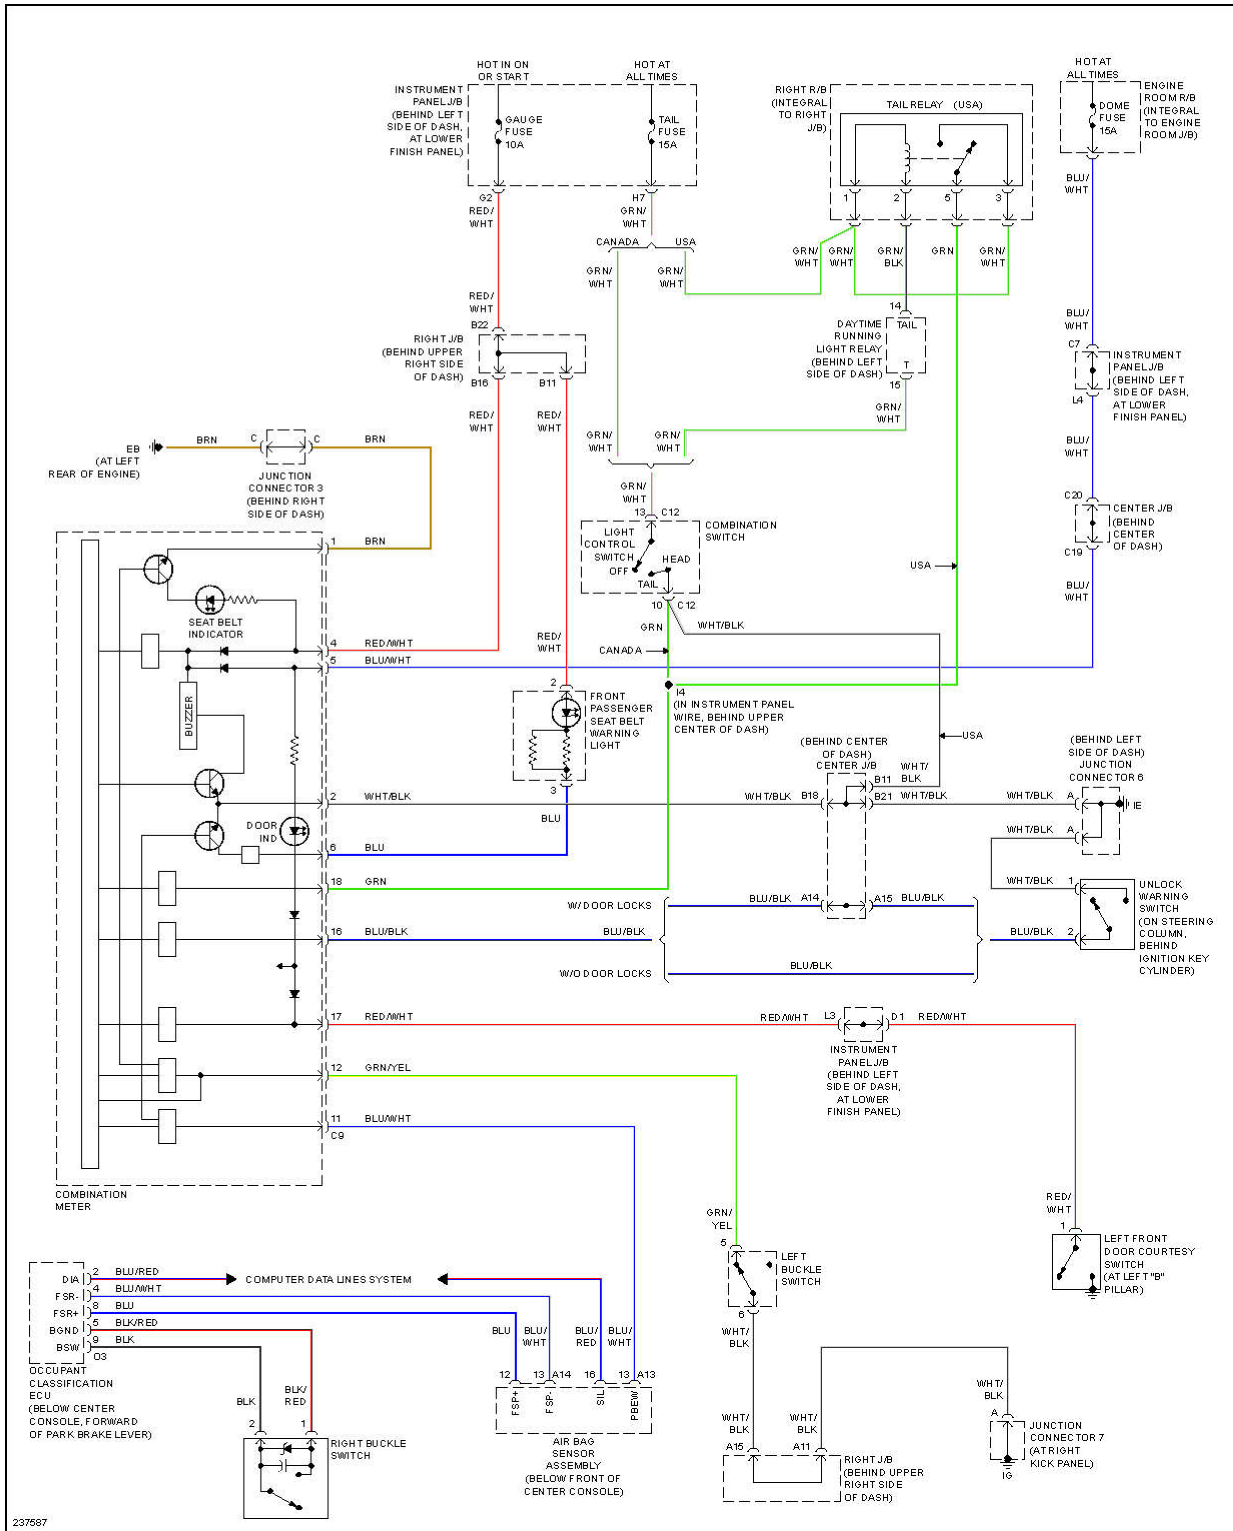

2006 SYSTEM WIRING DIAGRAMS Toyota - Corolla

Fig. 10: Cooling Fan Circuit

DEFOGGERS

2006 Toyota Corolla LE

2006 SYSTEM WIRING DIAGRAMS Toyota - Corolla

Fig. 17: 1.8L, Engine Performance Circuit, Except XRS (4 of 4)

2006 Toyota Corolla LE

2006 SYSTEM WIRING DIAGRAMS Toyota - Corolla

Fig. 26: Horn Circuit

POWER MIRRORS

2006 Toyota Corolla LE

2006 SYSTEM WIRING DIAGRAMS Toyota - Corolla

Fig. 38: Power Windows Circuit

2006 Toyota Corolla LE

2006 SYSTEM WIRING DIAGRAMS Toyota - Corolla

Fig. 40: Radio Circuit, W/O Amplifier

2006 Toyota Corolla LE

2006 SYSTEM WIRING DIAGRAMS Toyota - Corolla

Fig. 42: Charging Circuit

2006 Toyota Corolla LE

2006 SYSTEM WIRING DIAGRAMS Toyota - Corolla

Fig. 49: Warning Systems Circuit

2006 Toyota Corolla LE

2006 SYSTEM WIRING DIAGRAMS Toyota - Corolla

206073

Fig. 50: Wiper/Washer Circuit