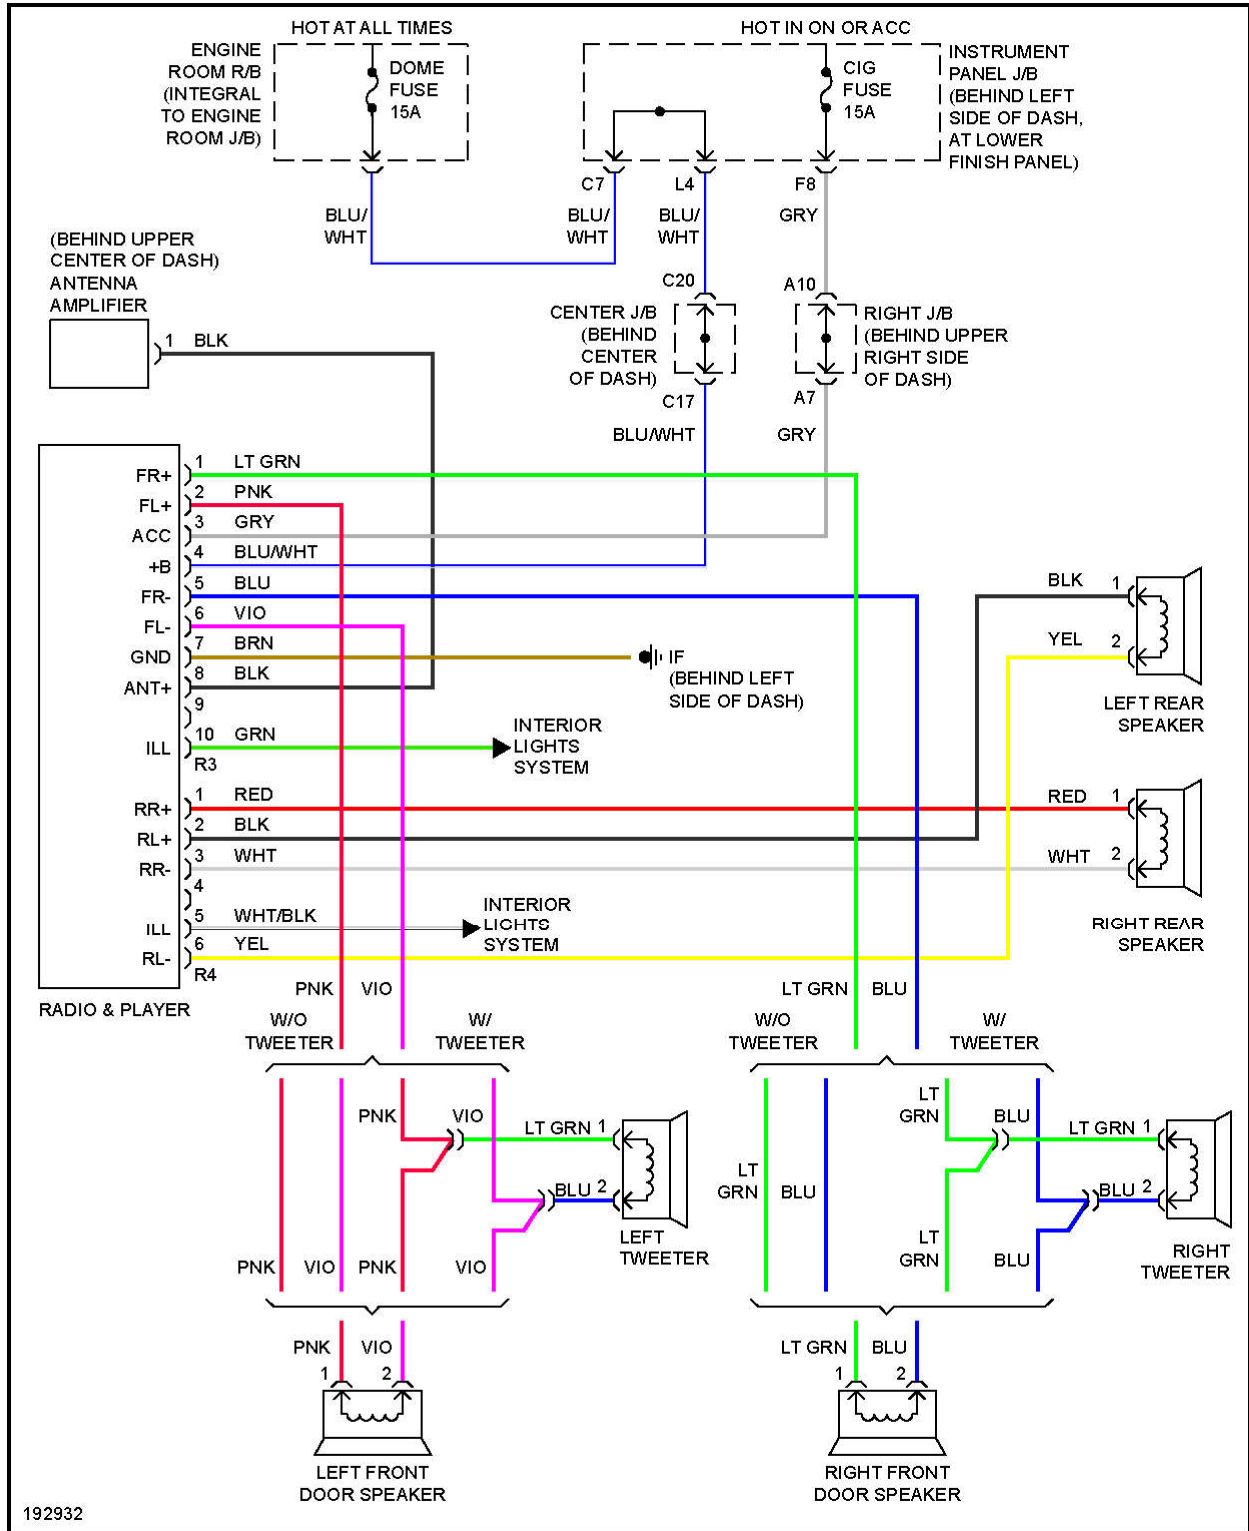

2006 SYSTEM WIRING DIAGRAMS Toyota - Corolla

Fig. 10: Cooling Fan Circuit

DEFOGGERS

2006 Toyota Corolla LE

2006 SYSTEM WIRING DIAGRAMS Toyota - Corolla

Fig. 17: 1.8L, Engine Performance Circuit, Except XRS (4 of 4)

2006 Toyota Corolla LE

2006 SYSTEM WIRING DIAGRAMS Toyota - Corolla

Fig. 26: Horn Circuit

POWER MIRRORS

2006 Toyota Corolla LE

2006 SYSTEM WIRING DIAGRAMS Toyota - Corolla

Fig. 38: Power Windows Circuit

2006 Toyota Corolla LE

2006 SYSTEM WIRING DIAGRAMS Toyota - Corolla

Fig. 40: Radio Circuit, W/O Amplifier

2006 Toyota Corolla LE

2006 SYSTEM WIRING DIAGRAMS Toyota - Corolla

Fig. 42: Charging Circuit

2006 Toyota Corolla LE

2006 SYSTEM WIRING DIAGRAMS Toyota - Corolla

Fig. 49: Warning Systems Circuit

2006 Toyota Corolla LE

2006 SYSTEM WIRING DIAGRAMS Toyota - Corolla

206073

Fig. 50: Wiper/Washer Circuit