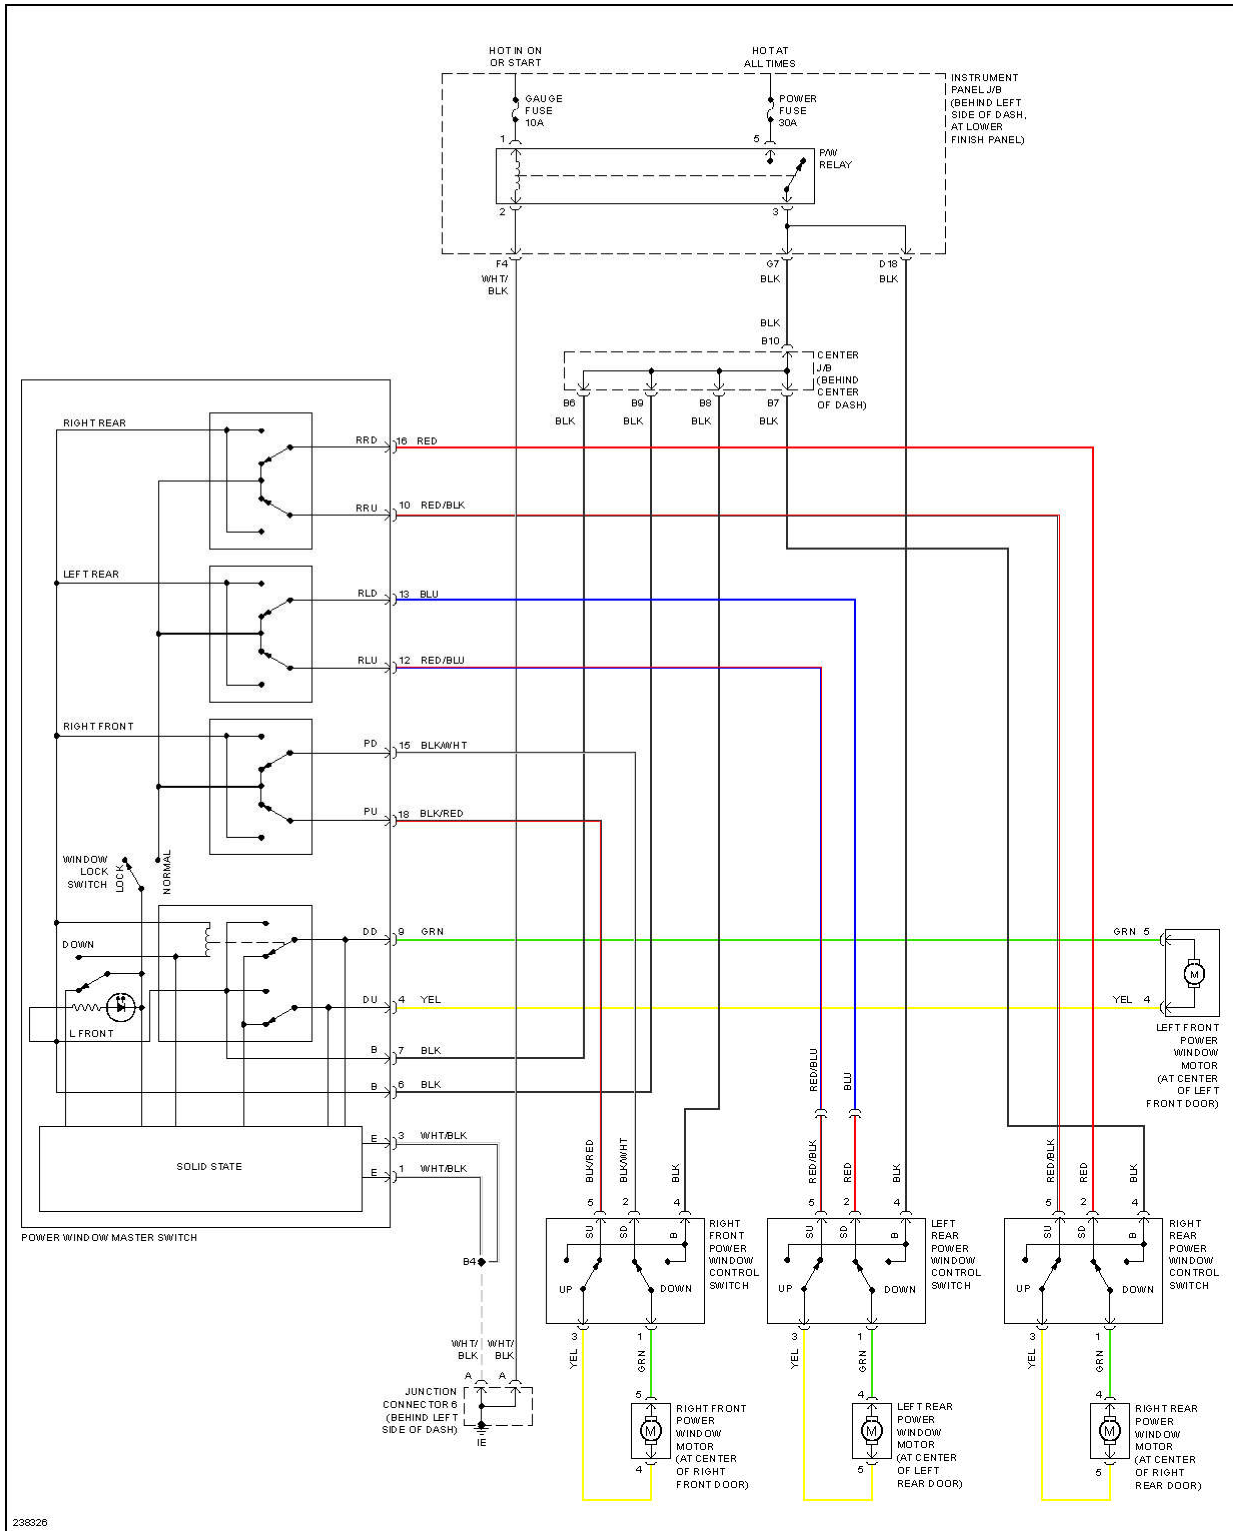

2006 Toyota Corolla LE

2006 SYSTEM WIRING DIAGRAMS Toyota - Corolla

Fig. 1: Manual A/C Circuit (1 of 2)

2006 Toyota Corolla LE

2006 SYSTEM WIRING DIAGRAMS Toyota - Corolla

Fig. 3: Anti-lock Brakes Circuit, W/ VSC (1 of 2)

2006 SYSTEM WIRING DIAGRAMS Toyota - Corolla

Fig. 10: Cooling Fan Circuit

DEFOGGERS

2006 Toyota Corolla LE

2006 SYSTEM WIRING DIAGRAMS Toyota - Corolla

Fig. 17: 1.8L, Engine Performance Circuit, Except XRS (4 of 4)

2006 Toyota Corolla LE

2006 SYSTEM WIRING DIAGRAMS Toyota - Corolla

Fig. 26: Horn Circuit

POWER MIRRORS

2006 Toyota Corolla LE

2006 SYSTEM WIRING DIAGRAMS Toyota - Corolla

Fig. 38: Power Windows Circuit

2006 Toyota Corolla LE

2006 SYSTEM WIRING DIAGRAMS Toyota - Corolla

Fig. 40: Radio Circuit, W/O Amplifier

2006 Toyota Corolla LE

2006 SYSTEM WIRING DIAGRAMS Toyota - Corolla

Fig. 42: Charging Circuit

2006 Toyota Corolla LE

2006 SYSTEM WIRING DIAGRAMS Toyota - Corolla