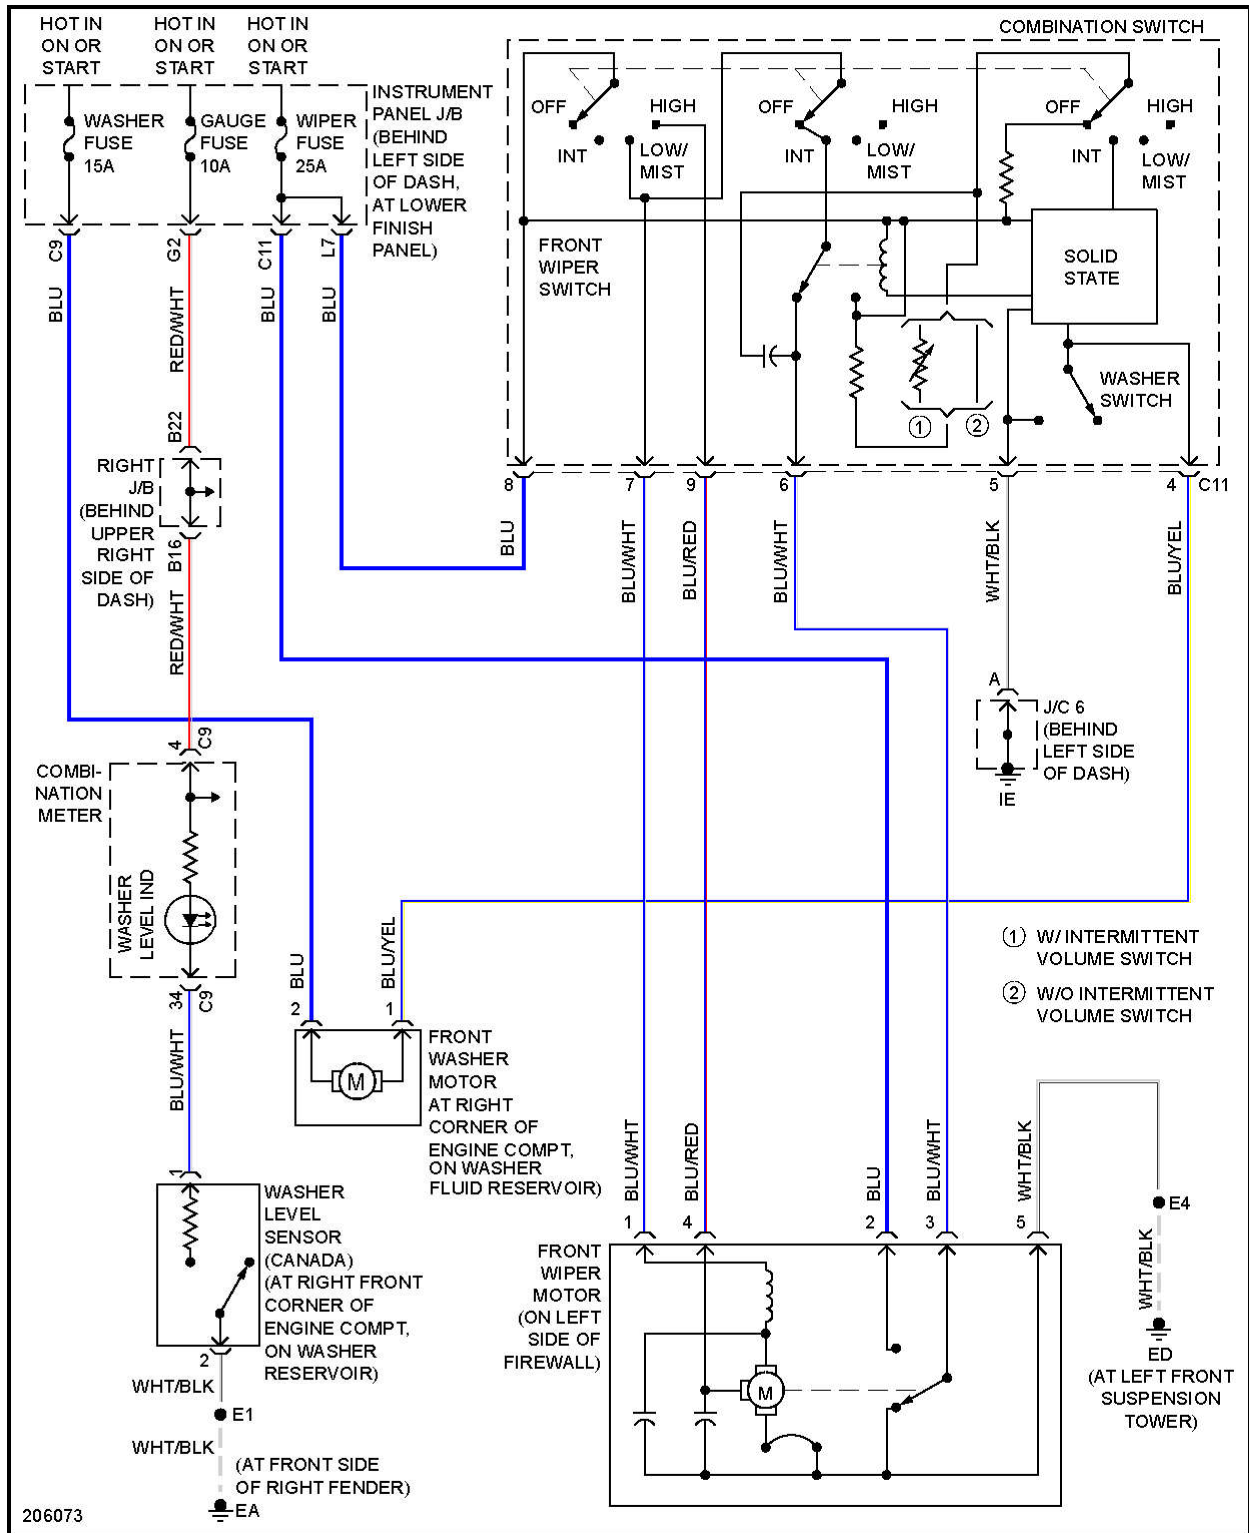

2006 SYSTEM WIRING DIAGRAMS Toyota - Corolla

Fig. 10: Cooling Fan Circuit

DEFOGGERS

2006 Toyota Corolla LE

2006 SYSTEM WIRING DIAGRAMS Toyota - Corolla

Fig. 17: 1.8L, Engine Performance Circuit, Except XRS (4 of 4)

2006 Toyota Corolla LE

2006 SYSTEM WIRING DIAGRAMS Toyota - Corolla

Fig. 26: Horn Circuit

POWER MIRRORS

2006 Toyota Corolla LE

2006 SYSTEM WIRING DIAGRAMS Toyota - Corolla

Fig. 38: Power Windows Circuit

2006 Toyota Corolla LE

2006 SYSTEM WIRING DIAGRAMS Toyota - Corolla

Fig. 40: Radio Circuit, W/O Amplifier

2006 Toyota Corolla LE

2006 SYSTEM WIRING DIAGRAMS Toyota - Corolla

Fig. 42: Charging Circuit

2006 Toyota Corolla LE

2006 SYSTEM WIRING DIAGRAMS Toyota - Corolla

Fig. 49: Warning Systems Circuit

2006 Toyota Corolla LE

2006 SYSTEM WIRING DIAGRAMS Toyota - Corolla

206073

Fig. 50: Wiper/Washer Circuit