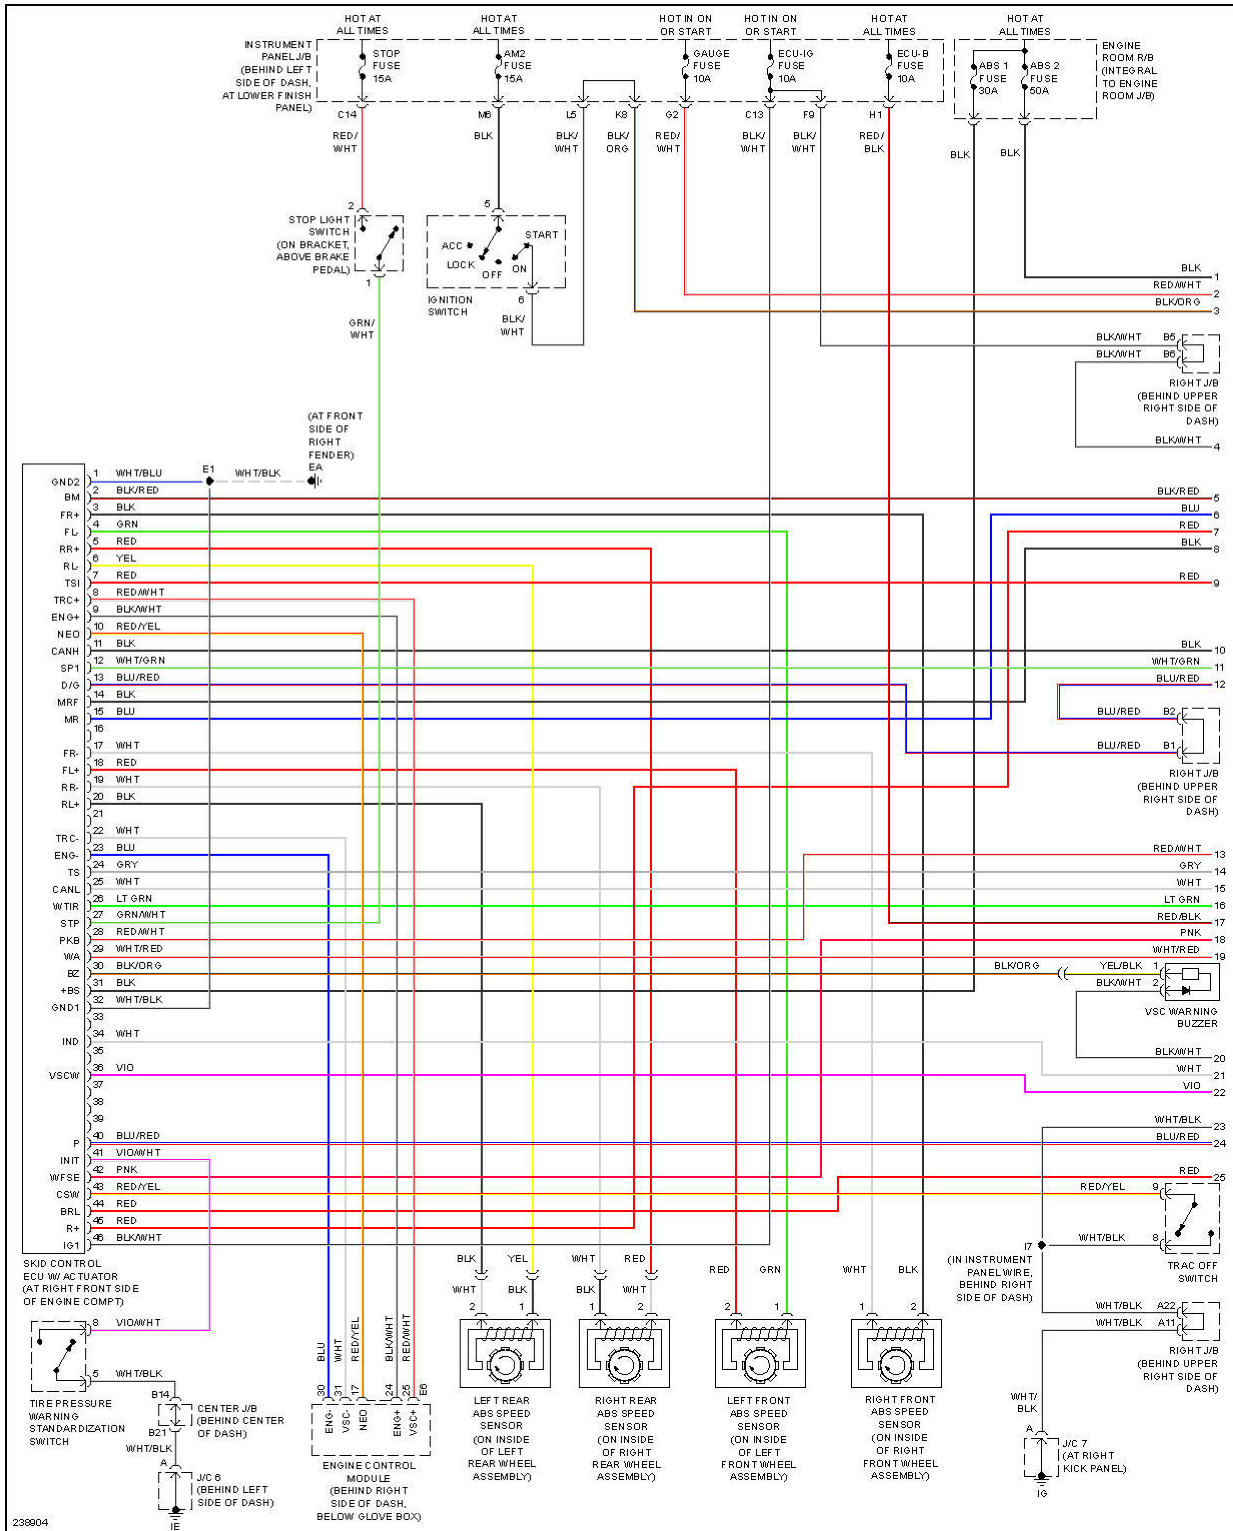

2006 Toyota Corolla LE

2006 SYSTEM WIRING DIAGRAMS Toyota - Corolla

Fig. 1: Manual A/C Circuit (1 of 2)

2006 Toyota Corolla LE

2006 SYSTEM WIRING DIAGRAMS Toyota - Corolla

Fig. 3: Anti-lock Brakes Circuit, W/ VSC (1 of 2)

2006 Toyota Corolla LE

2006 SYSTEM WIRING DIAGRAMS Toyota - Corolla

ANTI-THEFT

2006 Toyota Corolla LE

2006 SYSTEM WIRING DIAGRAMS Toyota - Corolla

Fig. 8: Body Control Modules Circuit

2006 Toyota Corolla LE

2006 SYSTEM WIRING DIAGRAMS Toyota - Corolla

Fig. 10: Cooling Fan Circuit

DEFOGGERS

2006 Toyota Corolla LE

2006 SYSTEM WIRING DIAGRAMS Toyota - Corolla

Fig. 17: 1.8L, Engine Performance Circuit, Except XRS (4 of 4)

2006 Toyota Corolla LE

2006 SYSTEM WIRING DIAGRAMS Toyota - Corolla

Fig. 26: Horn Circuit

POWER MIRRORS

2006 Toyota Corolla LE

2006 SYSTEM WIRING DIAGRAMS Toyota - Corolla

Fig. 38: Power Windows Circuit

2006 Toyota Corolla LE