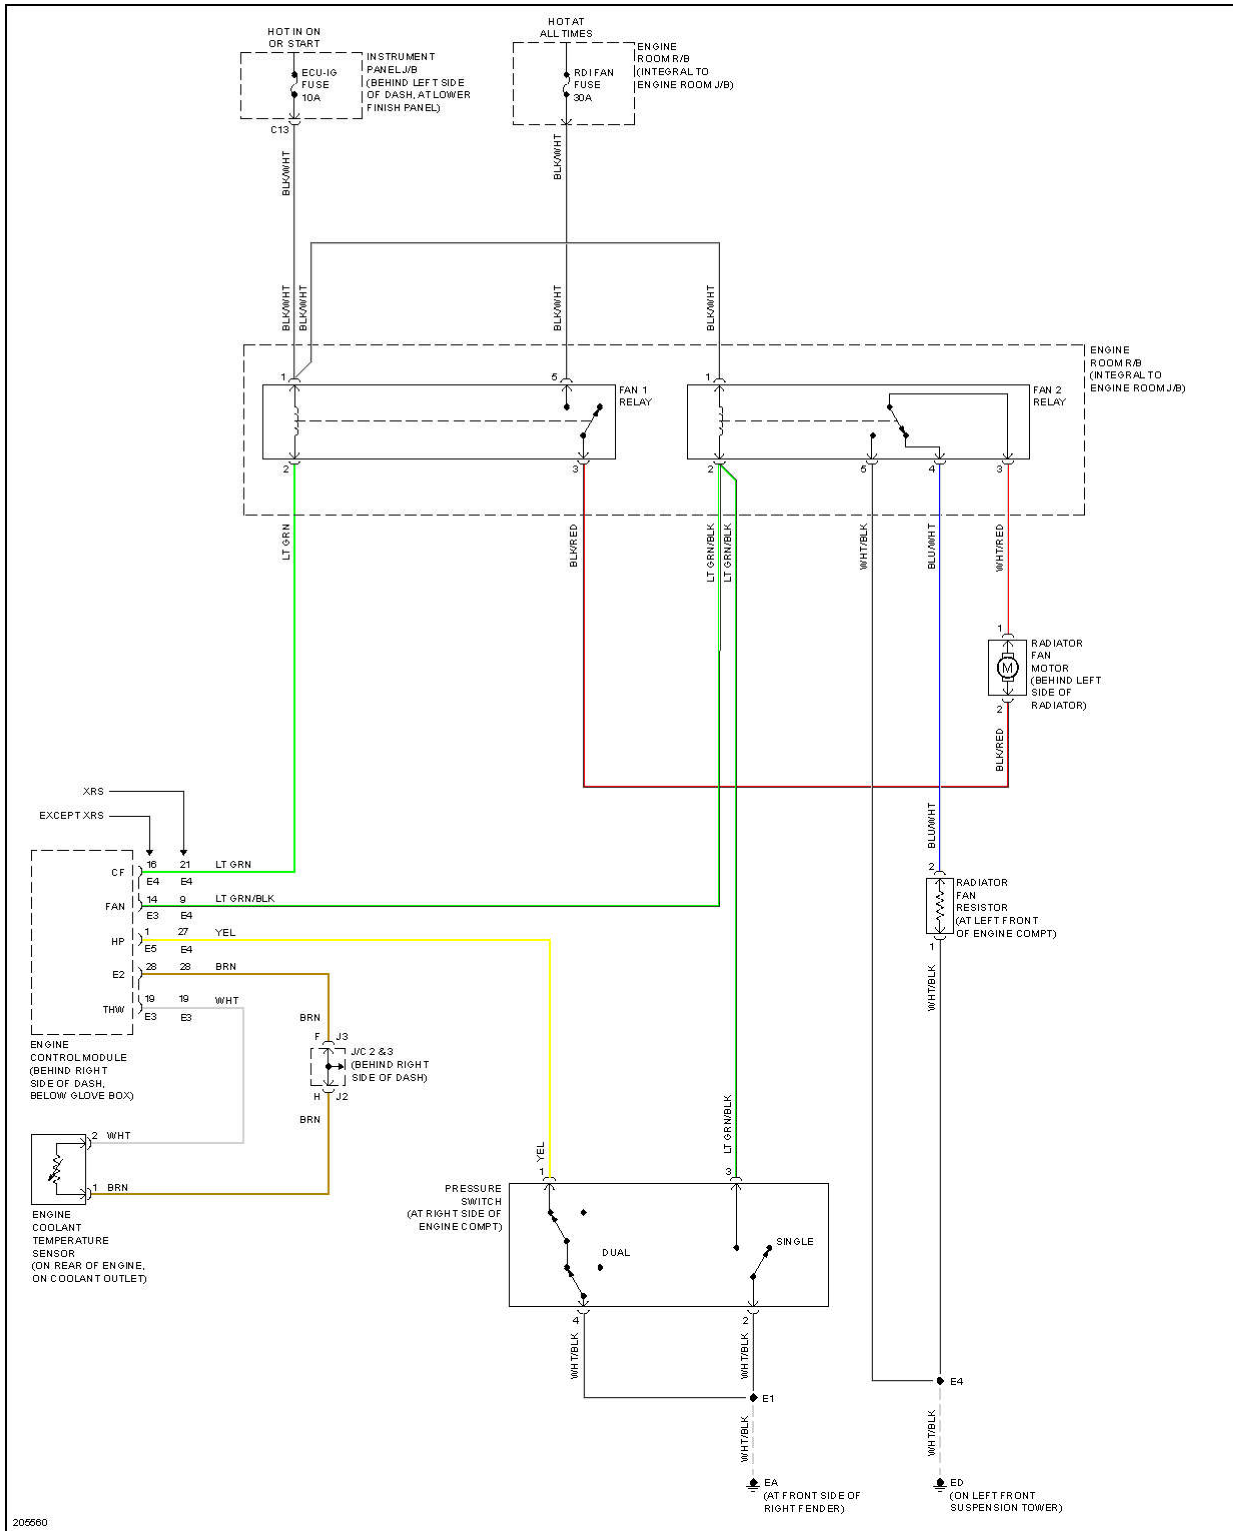

2006 Toyota Corolla LE

2006 SYSTEM WIRING DIAGRAMS Toyota - Corolla

Fig. 1: Manual A/C Circuit (1 of 2)

2006 Toyota Corolla LE

2006 SYSTEM WIRING DIAGRAMS Toyota - Corolla

Fig. 3: Anti-lock Brakes Circuit, W/ VSC (1 of 2)

2006 Toyota Corolla LE

2006 SYSTEM WIRING DIAGRAMS Toyota - Corolla

ANTI-THEFT

2006 Toyota Corolla LE

2006 SYSTEM WIRING DIAGRAMS Toyota - Corolla

Fig. 8: Body Control Modules Circuit

2006 Toyota Corolla LE

2006 SYSTEM WIRING DIAGRAMS Toyota - Corolla

Fig. 10: Cooling Fan Circuit

DEFOGGERS

2006 Toyota Corolla LE

2006 SYSTEM WIRING DIAGRAMS Toyota - Corolla

Fig. 17: 1.8L, Engine Performance Circuit, Except XRS (4 of 4)

2006 Toyota Corolla LE

2006 SYSTEM WIRING DIAGRAMS Toyota - Corolla

Fig. 26: Horn Circuit

POWER MIRRORS

2006 Toyota Corolla LE

2006 SYSTEM WIRING DIAGRAMS Toyota - Corolla

Fig. 38: Power Windows Circuit

2006 Toyota Corolla LE