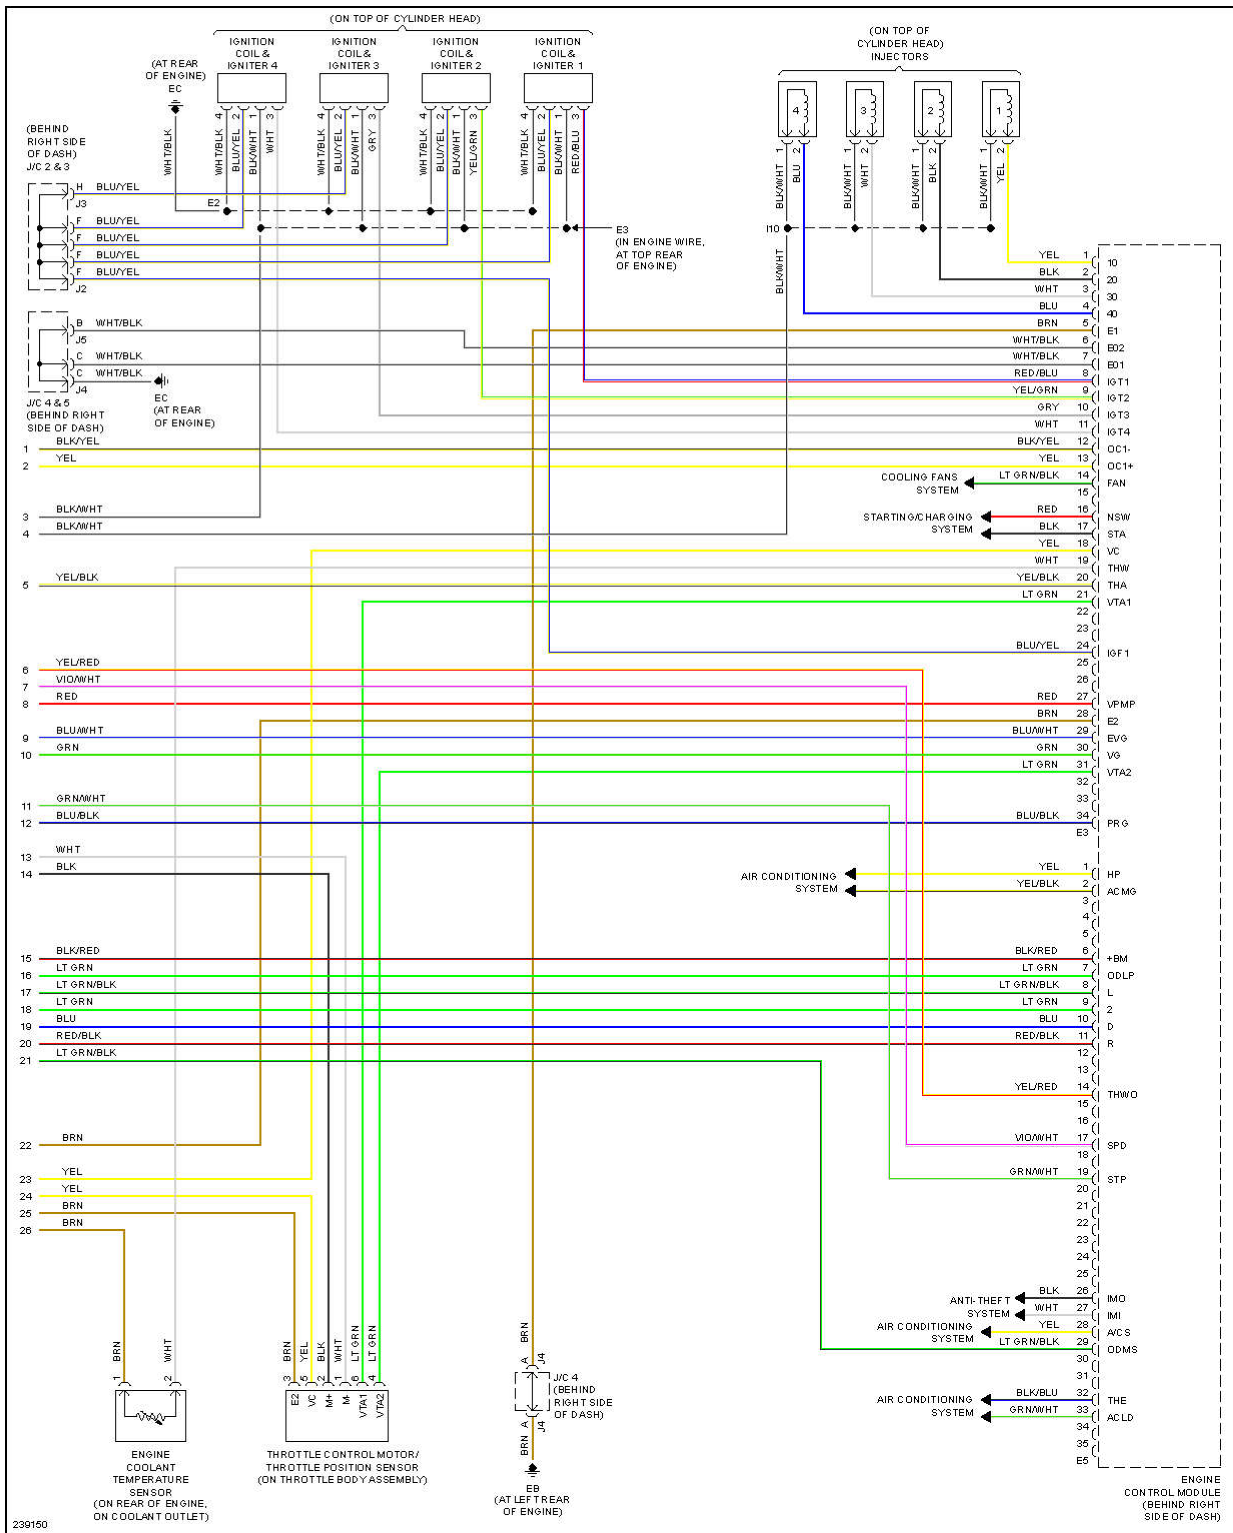

2006 Toyota Corolla LE

2006 SYSTEM WIRING DIAGRAMS Toyota - Corolla

Fig. 1: Manual A/C Circuit (1 of 2)

2006 Toyota Corolla LE

2006 SYSTEM WIRING DIAGRAMS Toyota - Corolla

Fig. 3: Anti-lock Brakes Circuit, W/ VSC (1 of 2)

2006 Toyota Corolla LE

2006 SYSTEM WIRING DIAGRAMS Toyota - Corolla

ANTI-THEFT

2006 Toyota Corolla LE

2006 SYSTEM WIRING DIAGRAMS Toyota - Corolla

Fig. 8: Body Control Modules Circuit

2006 Toyota Corolla LE

2006 SYSTEM WIRING DIAGRAMS Toyota - Corolla

Fig. 10: Cooling Fan Circuit

DEFOGGERS

2006 Toyota Corolla LE

2006 SYSTEM WIRING DIAGRAMS Toyota - Corolla

Fig. 17: 1.8L, Engine Performance Circuit, Except XRS (4 of 4)

2006 Toyota Corolla LE

2006 SYSTEM WIRING DIAGRAMS Toyota - Corolla

Fig. 26: Horn Circuit

POWER MIRRORS

2006 Toyota Corolla LE

2006 SYSTEM WIRING DIAGRAMS Toyota - Corolla

Fig. 38: Power Windows Circuit

2006 Toyota Corolla LE