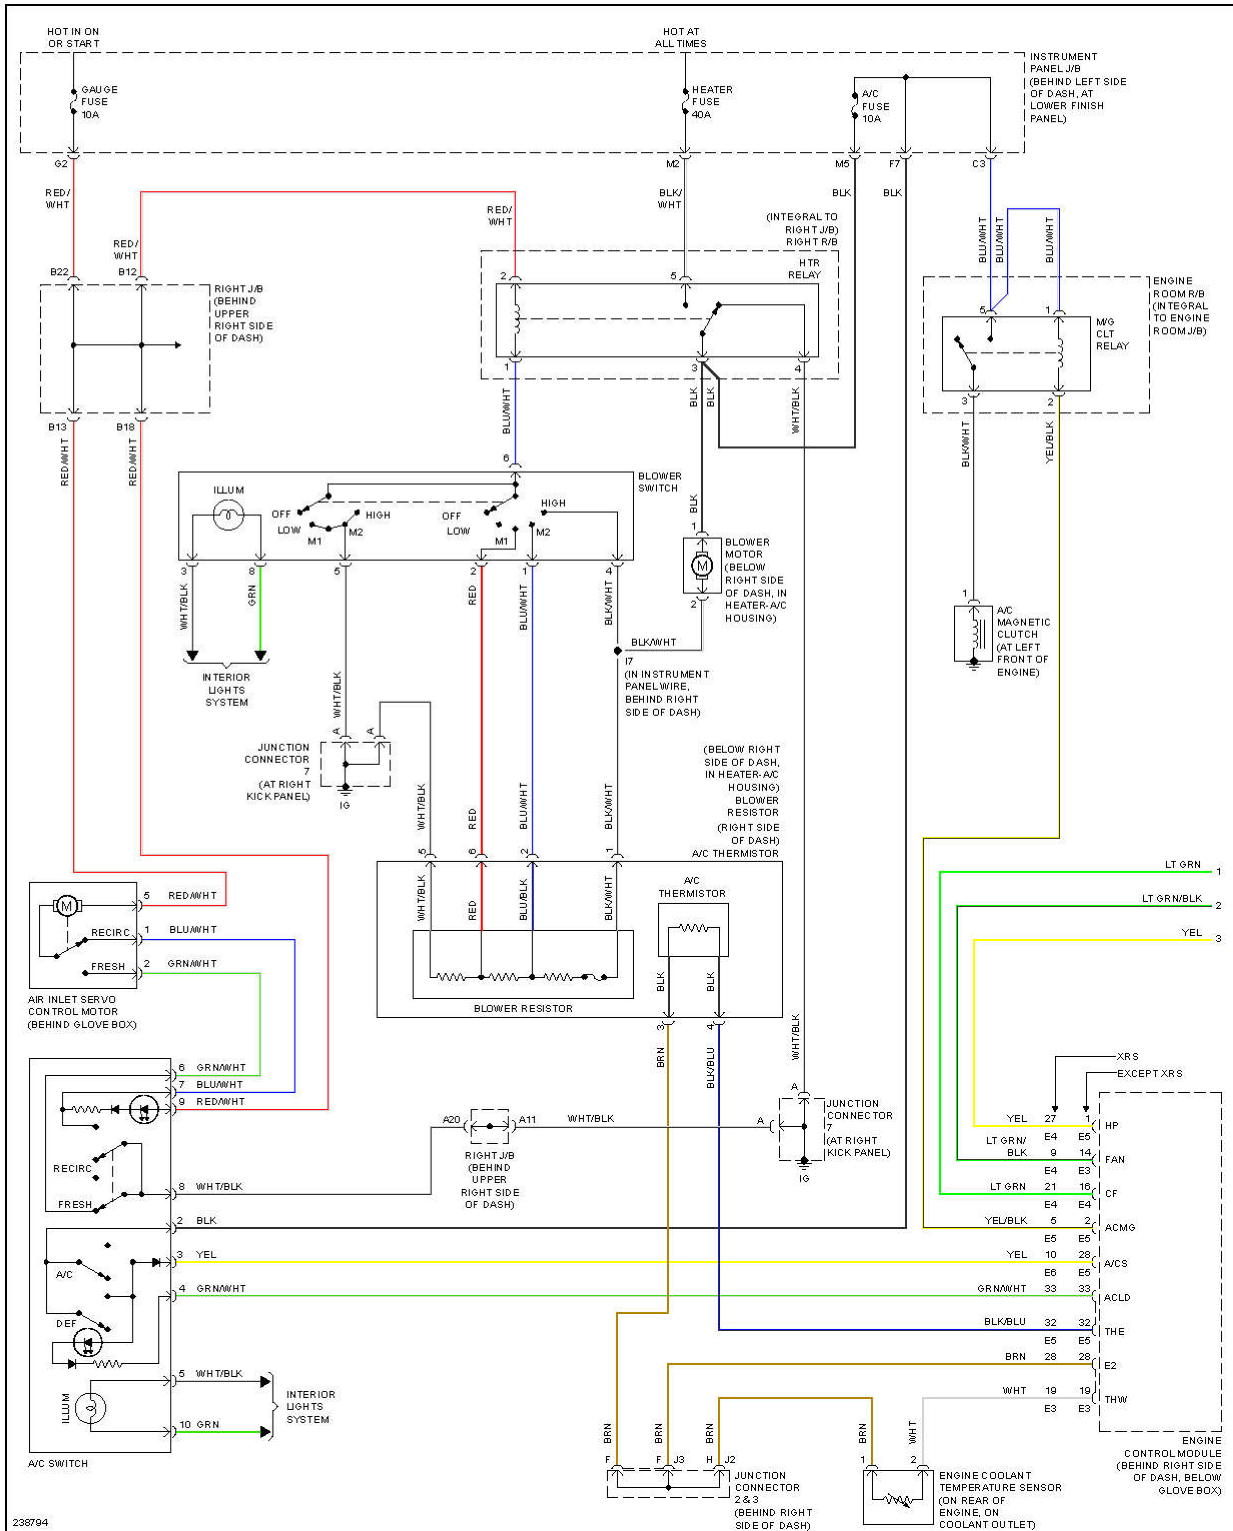

2006 Toyota Corolla LE

2006 SYSTEM WIRING DIAGRAMS Toyota - Corolla

Fig. 1: Manual A/C Circuit (1 of 2)

2006 Toyota Corolla LE

2006 SYSTEM WIRING DIAGRAMS Toyota - Corolla

Fig. 3: Anti-lock Brakes Circuit, W/ VSC (1 of 2)

2006 Toyota Corolla LE

2006 SYSTEM WIRING DIAGRAMS Toyota - Corolla

ANTI-THEFT

2006 Toyota Corolla LE

2006 SYSTEM WIRING DIAGRAMS Toyota - Corolla

Fig. 8: Body Control Modules Circuit

2006 Toyota Corolla LE

2006 SYSTEM WIRING DIAGRAMS Toyota - Corolla

Fig. 10: Cooling Fan Circuit

DEFOGGERS

2006 Toyota Corolla LE

2006 SYSTEM WIRING DIAGRAMS Toyota - Corolla

Fig. 17: 1.8L, Engine Performance Circuit, Except XRS (4 of 4)

2006 Toyota Corolla LE

2006 SYSTEM WIRING DIAGRAMS Toyota - Corolla

Fig. 26: Horn Circuit

POWER MIRRORS

2006 Toyota Corolla LE

2006 SYSTEM WIRING DIAGRAMS Toyota - Corolla

Fig. 38: Power Windows Circuit

2006 Toyota Corolla LE