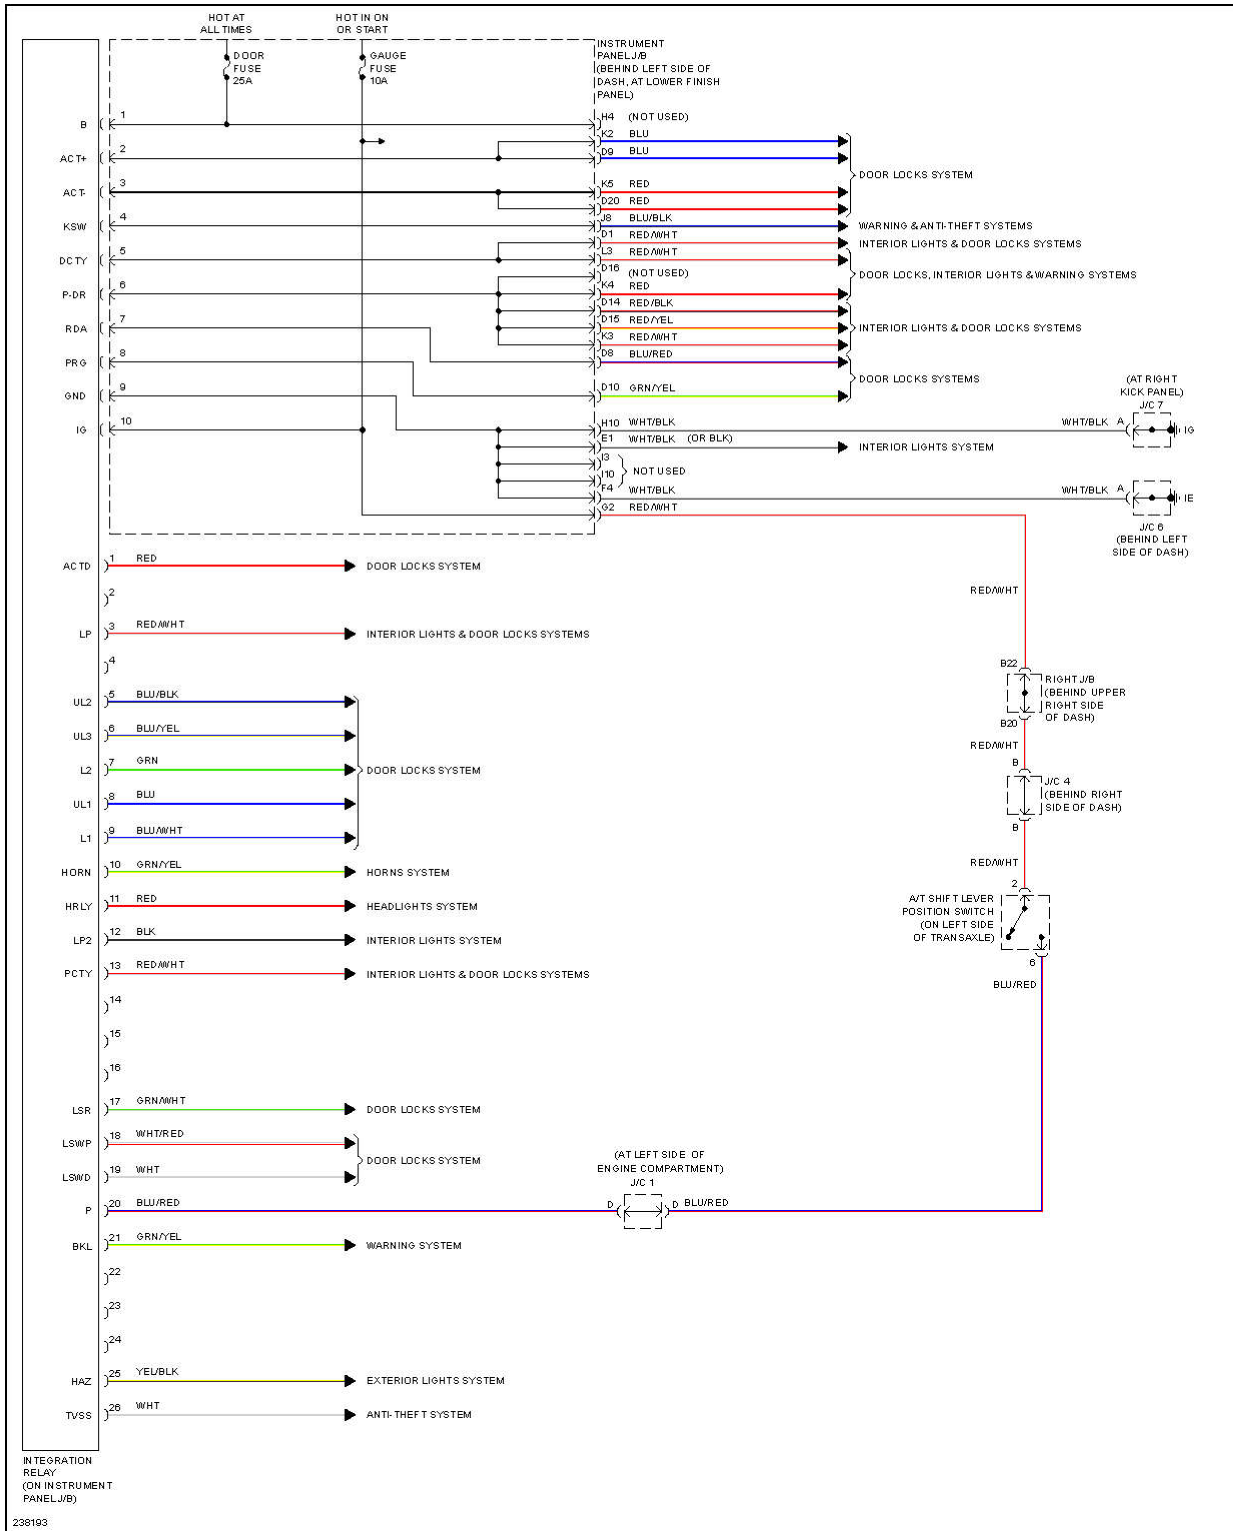

2006 Toyota Corolla LE

2006 SYSTEM WIRING DIAGRAMS Toyota - Corolla

Fig. 1: Manual A/C Circuit (1 of 2)

2006 Toyota Corolla LE

2006 SYSTEM WIRING DIAGRAMS Toyota - Corolla

Fig. 3: Anti-lock Brakes Circuit, W/ VSC (1 of 2)

2006 Toyota Corolla LE

2006 SYSTEM WIRING DIAGRAMS Toyota - Corolla

ANTI-THEFT

2006 Toyota Corolla LE

2006 SYSTEM WIRING DIAGRAMS Toyota - Corolla

Fig. 8: Body Control Modules Circuit

2006 Toyota Corolla LE

2006 SYSTEM WIRING DIAGRAMS Toyota - Corolla

Fig. 10: Cooling Fan Circuit

DEFOGGERS

2006 Toyota Corolla LE

2006 SYSTEM WIRING DIAGRAMS Toyota - Corolla

Fig. 17: 1.8L, Engine Performance Circuit, Except XRS (4 of 4)

2006 Toyota Corolla LE

2006 SYSTEM WIRING DIAGRAMS Toyota - Corolla

Fig. 26: Horn Circuit

POWER MIRRORS

2006 Toyota Corolla LE

2006 SYSTEM WIRING DIAGRAMS Toyota - Corolla

Fig. 38: Power Windows Circuit

2006 Toyota Corolla LE