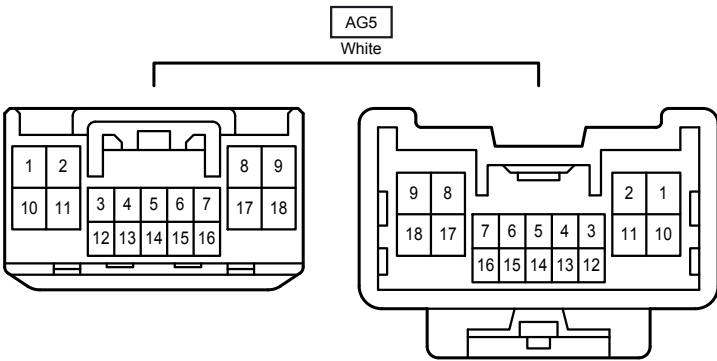

Front Window Deicer