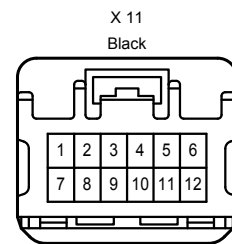

Power Seat <Rear No.1 Seat w/ Climate Control Seat>