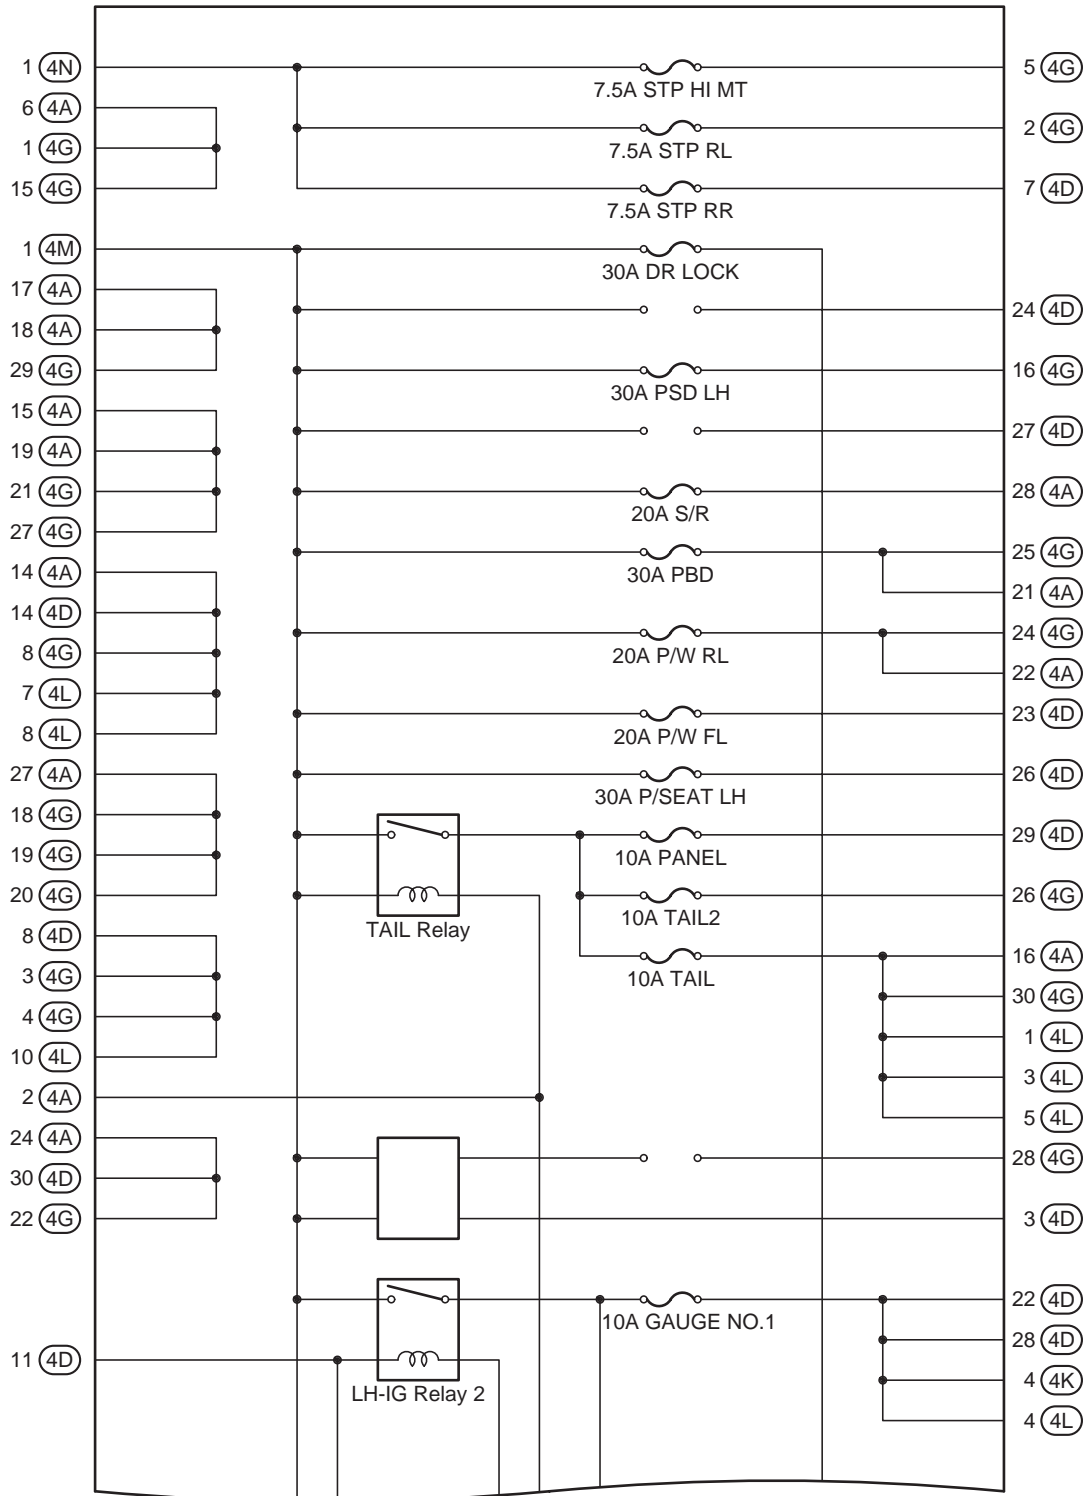

F RELAY LOCATIONS

[Body]

F RELAY LOCATIONS

[Passenger Side J/B Assembly Inner Circuit] (RHD)

(Cont. Next Page)

Adaptive Front-Lighting System

FG4
Gray

GM1
White