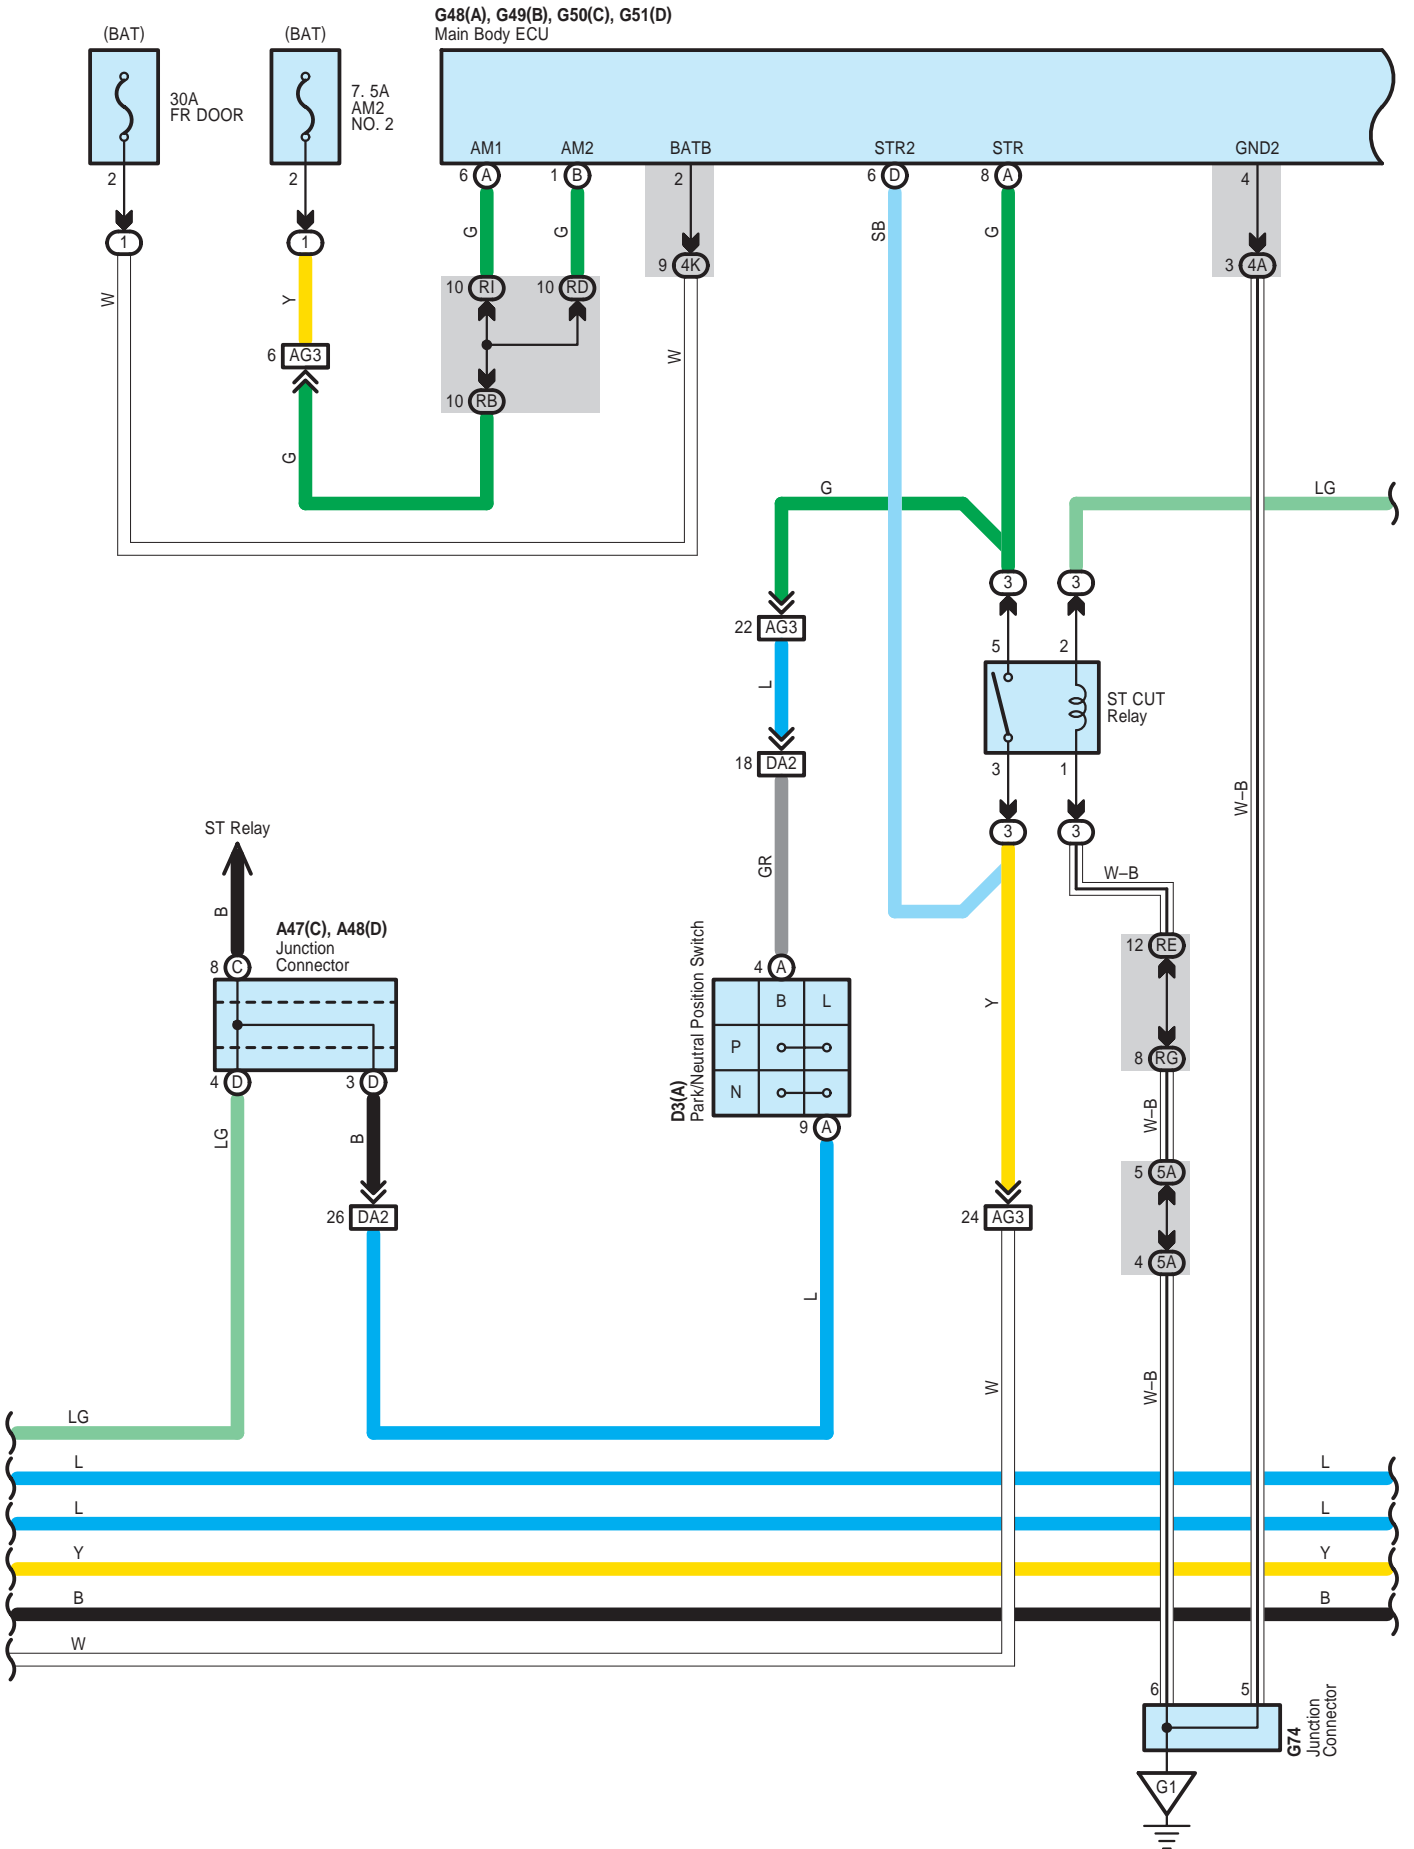

F RELAY LOCATIONS

[Body]

F RELAY LOCATIONS

[Passenger Side J/B Assembly Inner Circuit] (RHD)

(Cont. Next Page)

Adaptive Front-Lighting System

FG4
Gray

GM1
White

Back-Up Light

CVT and Shift Indicator <LHD 2AZ-FE>

Front Window Deicer

Headlight Cleaner

Interior Light <RHD>

* 4 : Before Jun. 2009 Production

* 5 : From Jun. 2009 Production

F13(D)
Radio Receiver Assembly

F12(C), F20(G), F35(K)
Navigation Receiver Assembly

- ※ 1 : w/ Navigation System
- ※ 2 : w/o Navigation System
- ※ 3 : Before Oct. 2011 Production
- ※ 4 : From Oct. 2011 Production
- ※ 5 : Before Sep. 2012 Production
- ※ 6 : From Sep. 2012 Production

S2(A), S6(B)
Television Display Assembly

F15(B)
Parking Assist ECU

Power Seat <Rear No.1 Seat w/ Climate Control Seat>

Theft Deterrent