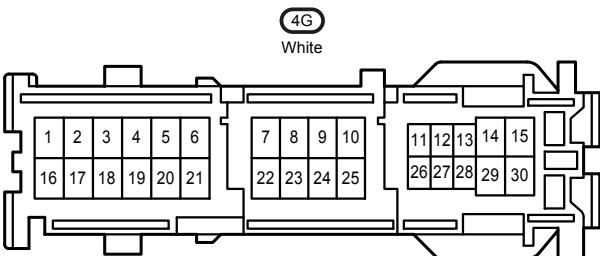

Power Seat <Rear No.1 Seat w/ Climate Control Seat>