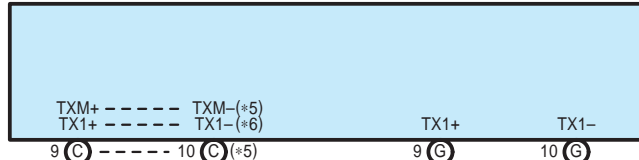

F12(C), F20(G), F35(K)
Navigation Receiver Assembly

- ※ 1 : w/ Navigation System
- ※ 2 : w/o Navigation System
- ※ 3 : Before Oct. 2011 Production
- ※ 4 : From Oct. 2011 Production
- ※ 5 : Before Sep. 2012 Production
- ※ 6 : From Sep. 2012 Production

S2(A), S6(B)
Television Display Assembly

F15(B)
Parking Assist ECU