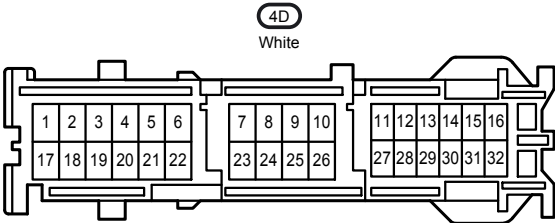

Front Window Deicer