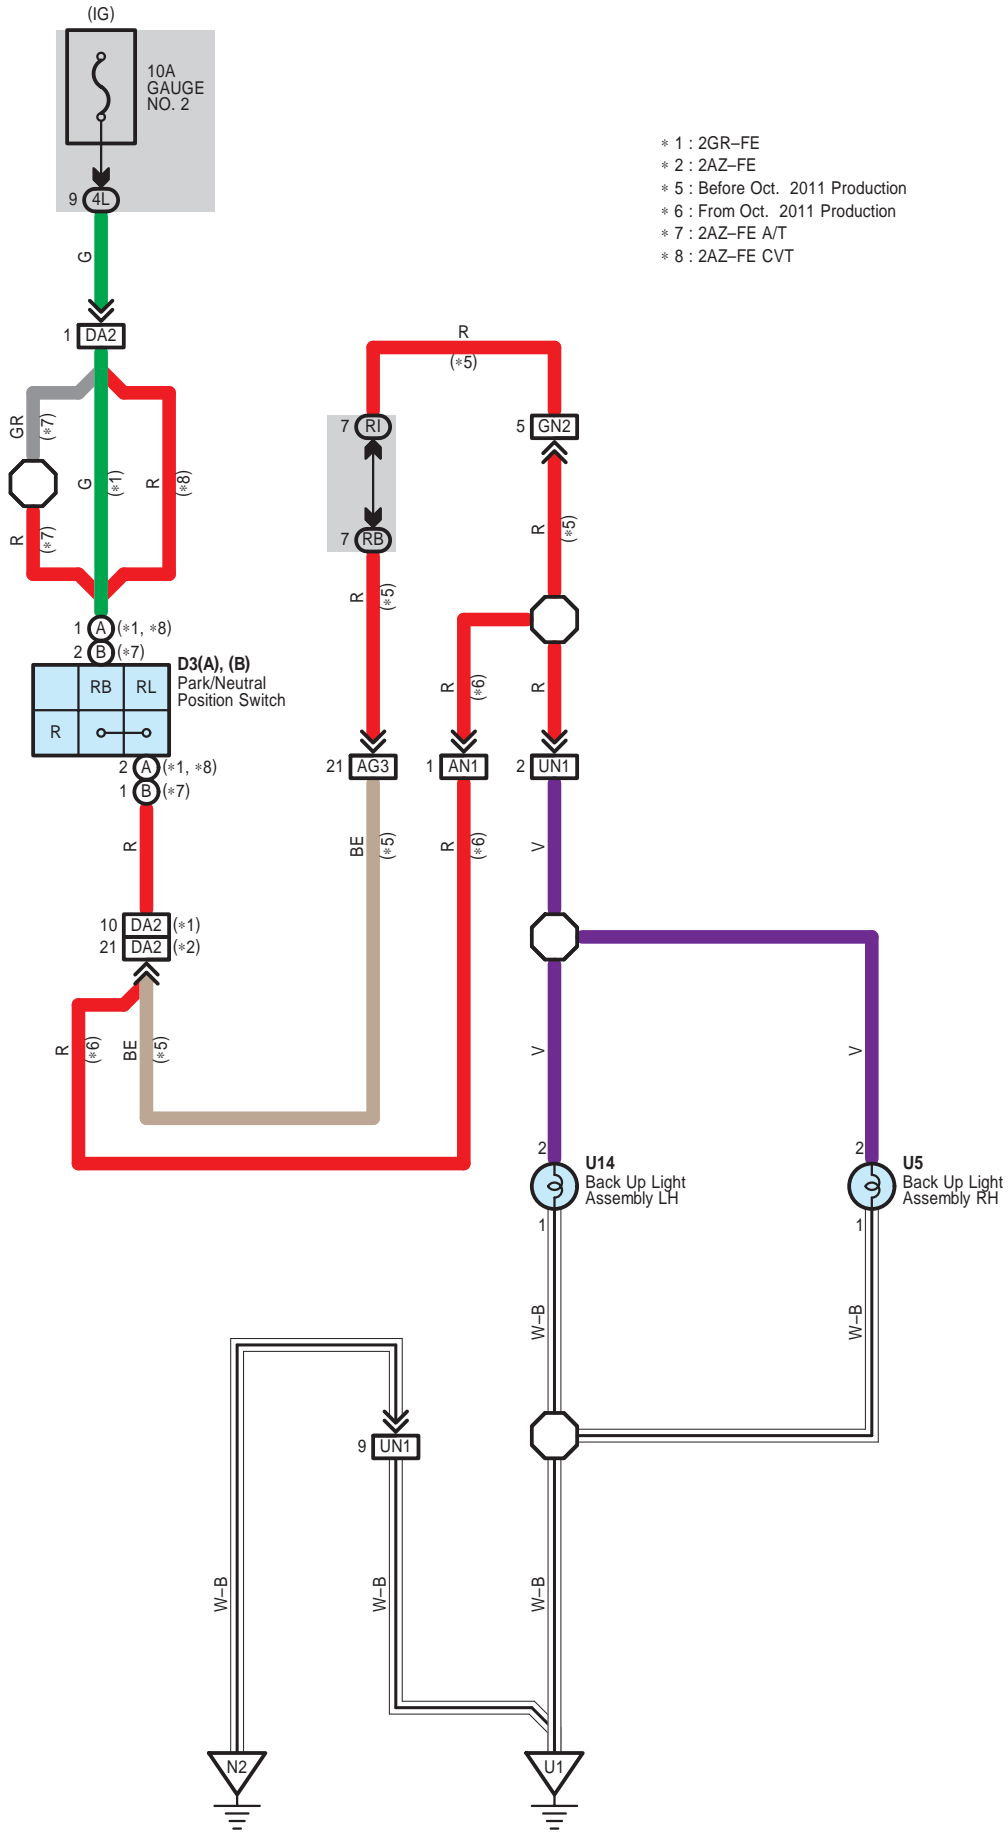

F RELAY LOCATIONS

[Body]

F RELAY LOCATIONS

[Passenger Side J/B Assembly Inner Circuit] (RHD)

(Cont. Next Page)

Adaptive Front-Lighting System

FG4
Gray

GM1
White

Back-Up Light

CVT and Shift Indicator <LHD 2AZ-FE>

Front Window Deicer

Headlight Cleaner

Interior Light <RHD>

* 4 : Before Jun. 2009 Production

* 5 : From Jun. 2009 Production

F13(D)
Radio Receiver Assembly