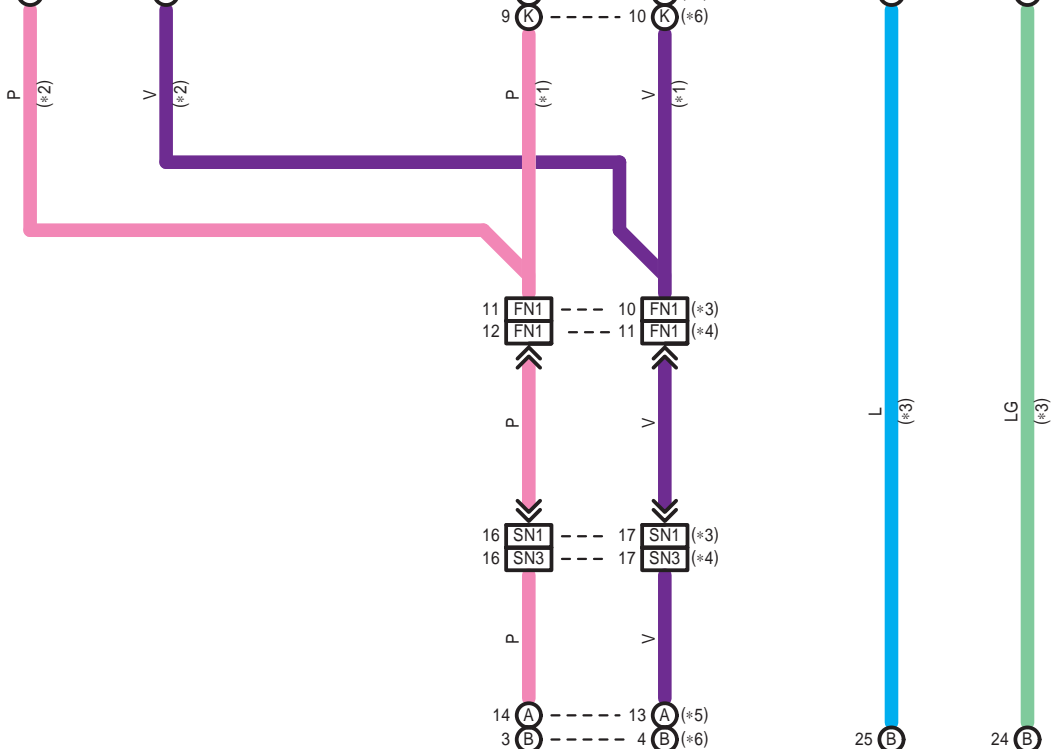

F RELAY LOCATIONS

[Body]

F RELAY LOCATIONS

[Passenger Side J/B Assembly Inner Circuit] (RHD)

(Cont. Next Page)

Adaptive Front-Lighting System

FG4
Gray

GM1
White

Back-Up Light

CVT and Shift Indicator <LHD 2AZ-FE>

Front Window Deicer

Headlight Cleaner

Interior Light <RHD>

* 4 : Before Jun. 2009 Production

* 5 : From Jun. 2009 Production

F13(D)
Radio Receiver Assembly

F12(C), F20(G), F35(K)
Navigation Receiver Assembly

- ※ 1 : w/ Navigation System
- ※ 2 : w/o Navigation System
- ※ 3 : Before Oct. 2011 Production
- ※ 4 : From Oct. 2011 Production
- ※ 5 : Before Sep. 2012 Production
- ※ 6 : From Sep. 2012 Production