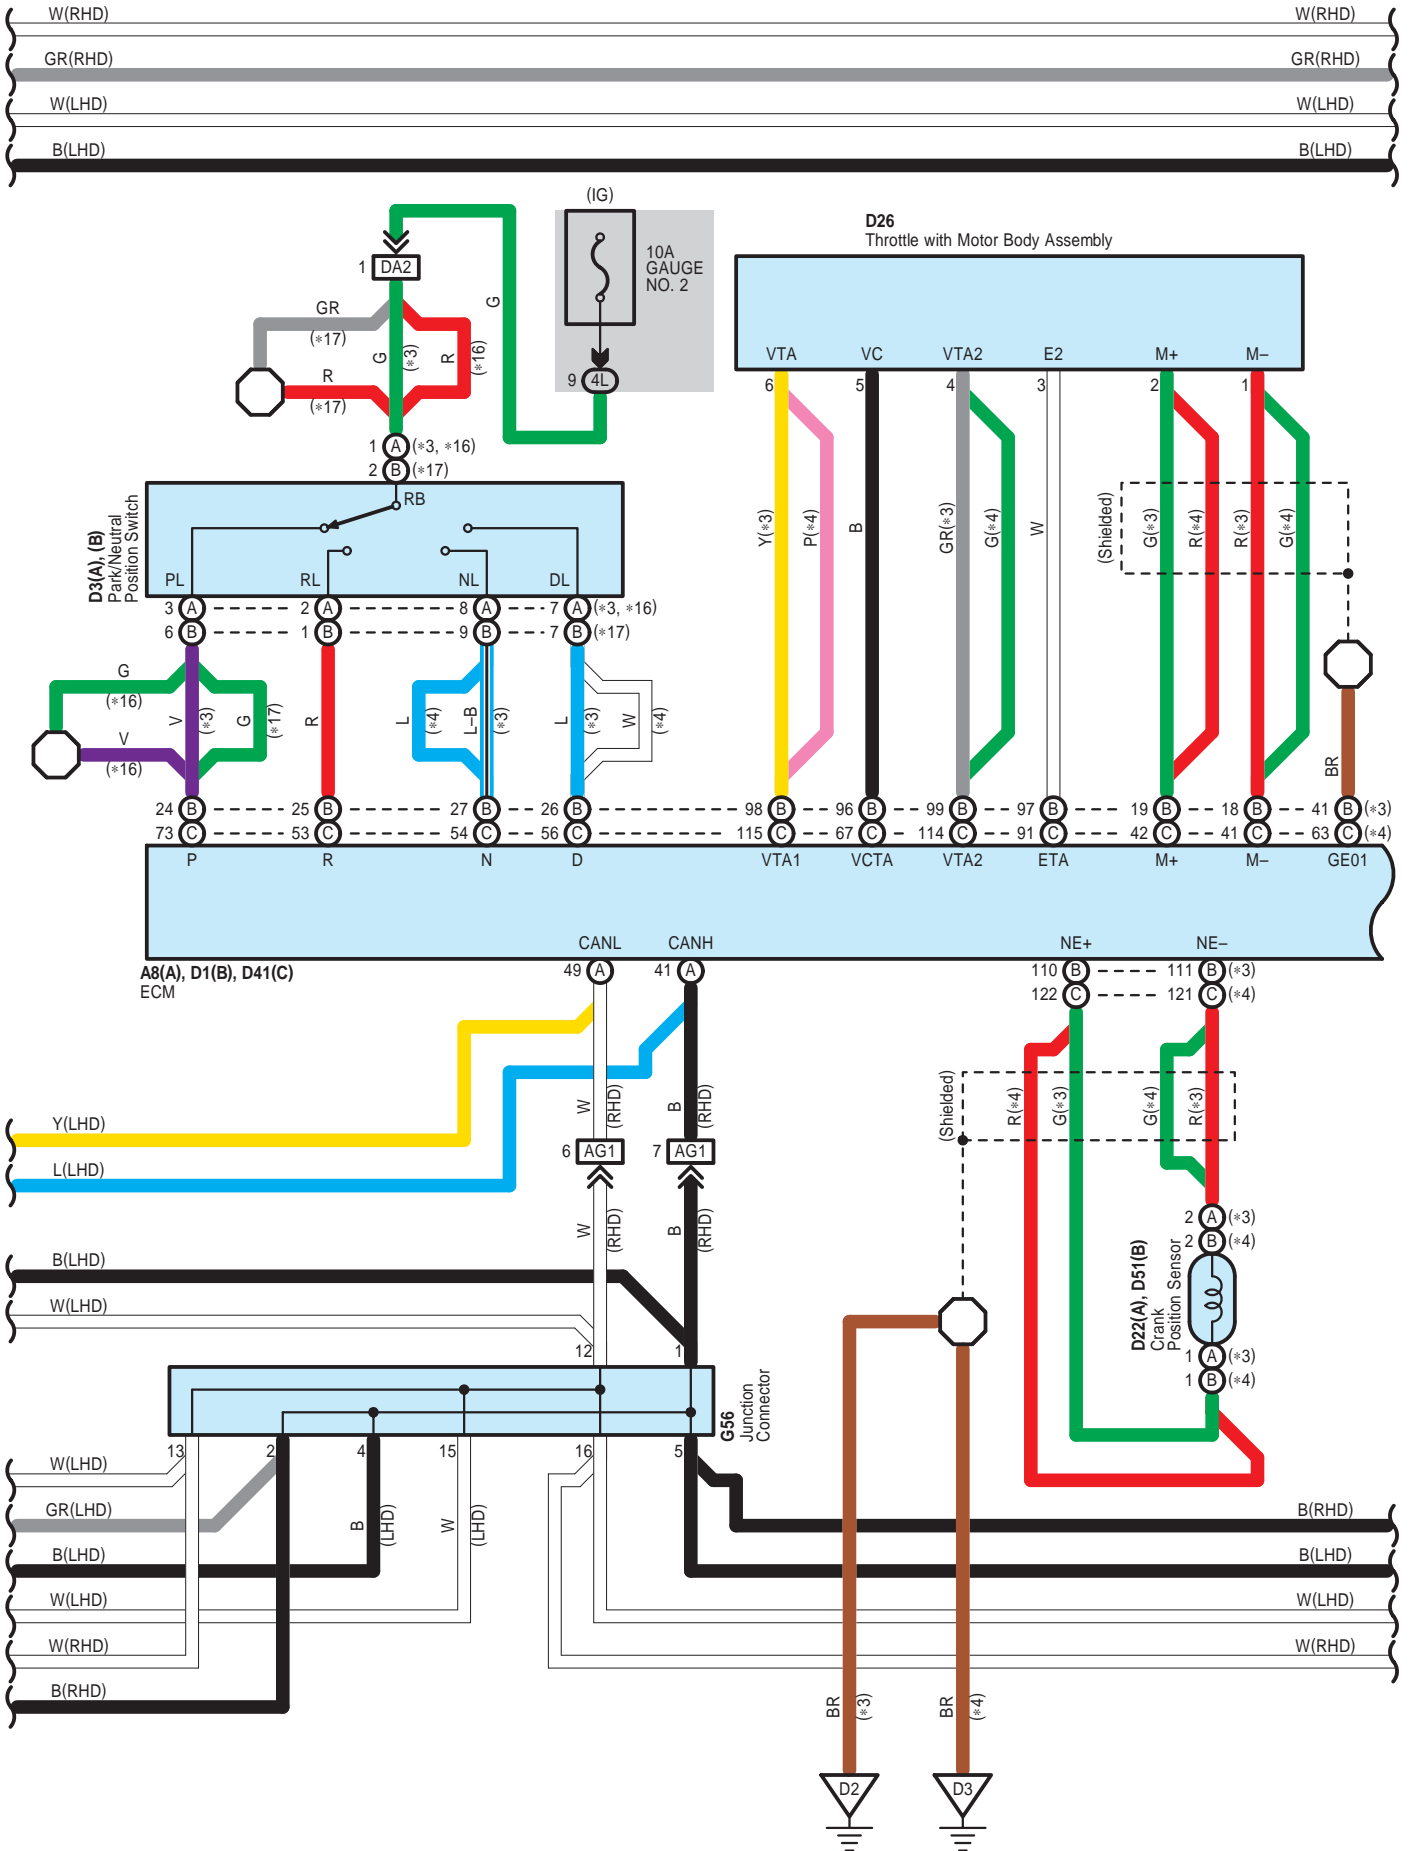

F RELAY LOCATIONS

[Body]

F RELAY LOCATIONS

[Passenger Side J/B Assembly Inner Circuit] (RHD)

(Cont. Next Page)

Adaptive Front-Lighting System

FG4
Gray

GM1
White

Back-Up Light

CVT and Shift Indicator <LHD 2AZ-FE>

Front Window Deicer

Headlight Cleaner

Interior Light <RHD>

* 4 : Before Jun. 2009 Production

* 5 : From Jun. 2009 Production

F13(D)
Radio Receiver Assembly

F12(C), F20(G), F35(K)
Navigation Receiver Assembly

- ※ 1 : w/ Navigation System
- ※ 2 : w/o Navigation System
- ※ 3 : Before Oct. 2011 Production
- ※ 4 : From Oct. 2011 Production
- ※ 5 : Before Sep. 2012 Production
- ※ 6 : From Sep. 2012 Production

S2(A), S6(B)
Television Display Assembly

F15(B)
Parking Assist ECU

Power Seat <Rear No.1 Seat w/ Climate Control Seat>

Theft Deterrent