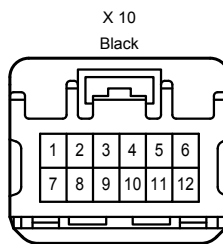

Power Seat <Rear No.1 Seat w/ Climate Control Seat>