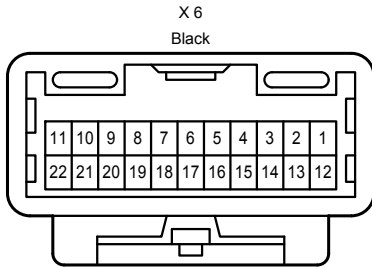

Power Seat <Rear No.1 Seat w/ Climate Control Seat>