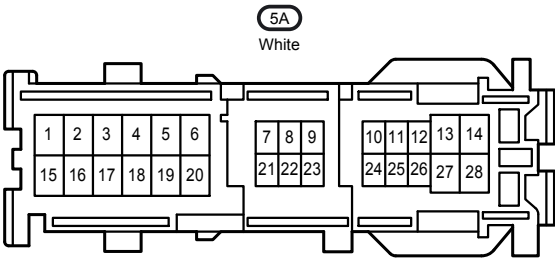

Front Window Deicer