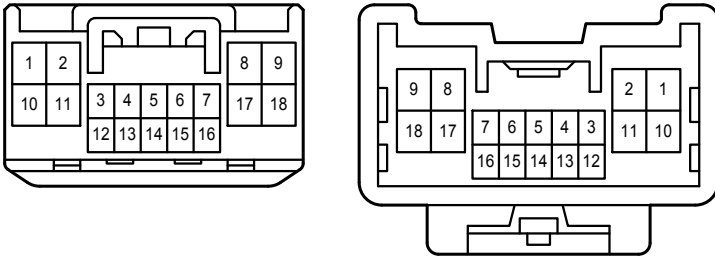

F RELAY LOCATIONS

[Body]

F RELAY LOCATIONS

[Passenger Side J/B Assembly Inner Circuit] (RHD)

(Cont. Next Page)

Adaptive Front-Lighting System

FG4
Gray

GM1
White