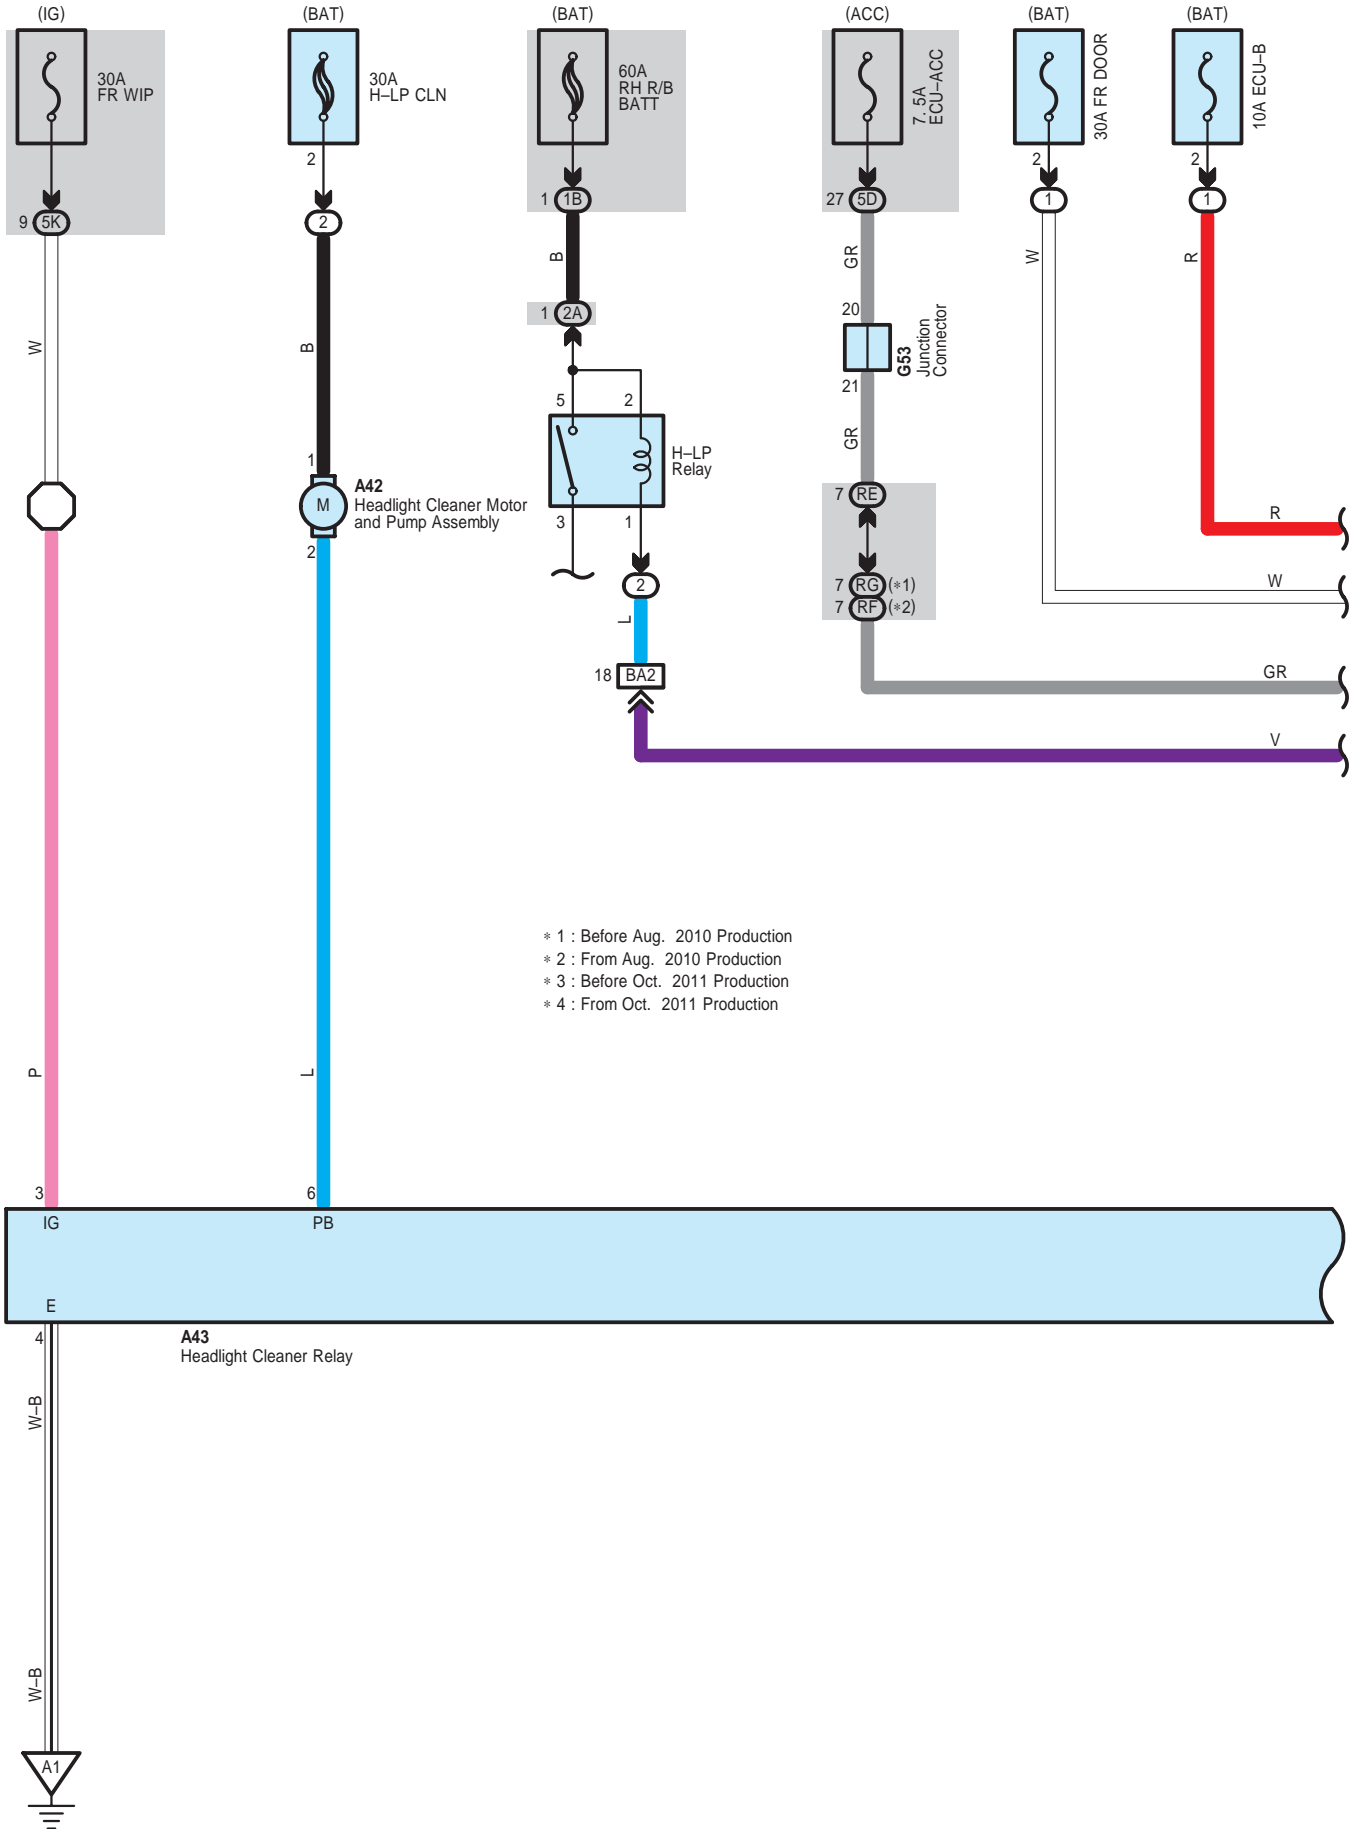

Headlight Cleaner