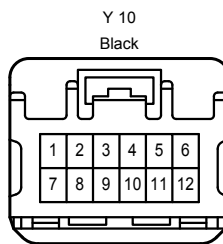

Power Seat <Rear No.1 Seat w/ Climate Control Seat>