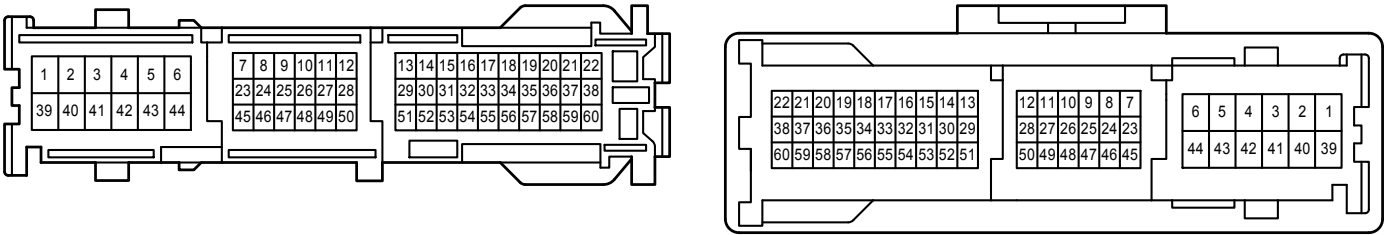

F RELAY LOCATIONS

[Body]

F RELAY LOCATIONS

[Passenger Side J/B Assembly Inner Circuit] (RHD)

(Cont. Next Page)

Adaptive Front-Lighting System

FG4
Gray

GM1
White