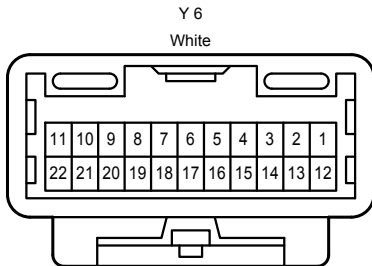

Power Seat <Rear No.1 Seat w/ Climate Control Seat>