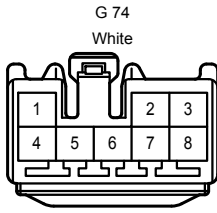

Front Window Deicer