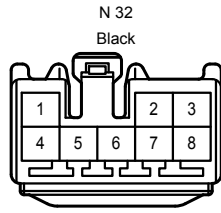

Power Seat <Rear No.1 Seat w/ Climate Control Seat>