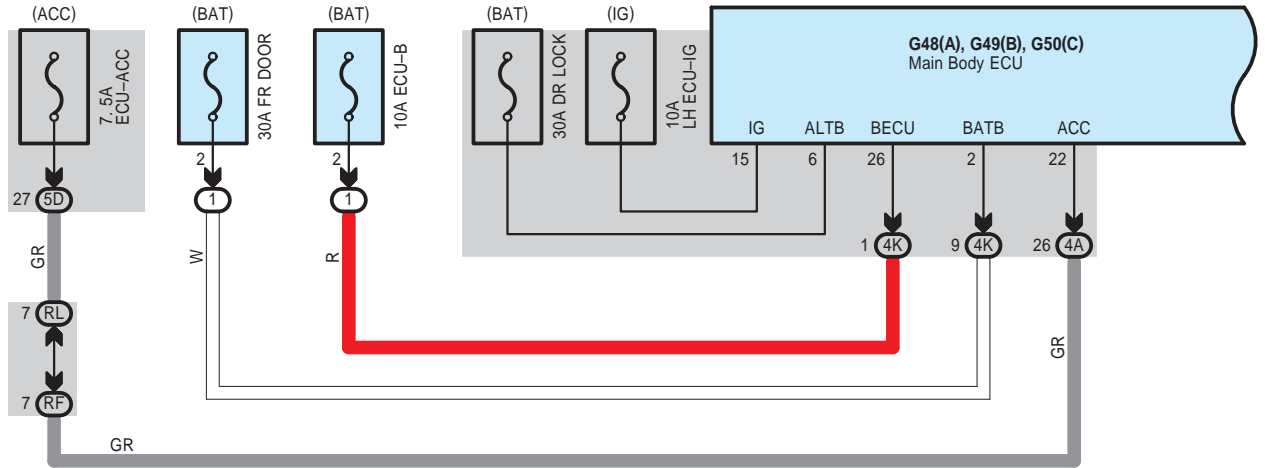

F RELAY LOCATIONS

[Body]

F RELAY LOCATIONS

[Passenger Side J/B Assembly Inner Circuit] (RHD)

(Cont. Next Page)

Adaptive Front-Lighting System

FG4
Gray

GM1
White

Back-Up Light

CVT and Shift Indicator <LHD 2AZ-FE>

Front Window Deicer

Headlight Cleaner

Interior Light <RHD>

* 4 : Before Jun. 2009 Production

* 5 : From Jun. 2009 Production

F13(D)
Radio Receiver Assembly

F12(C), F20(G), F35(K)
Navigation Receiver Assembly

- ※ 1 : w/ Navigation System
- ※ 2 : w/o Navigation System
- ※ 3 : Before Oct. 2011 Production
- ※ 4 : From Oct. 2011 Production
- ※ 5 : Before Sep. 2012 Production
- ※ 6 : From Sep. 2012 Production