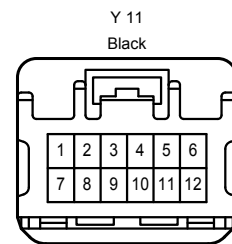

Power Seat <Rear No.1 Seat w/ Climate Control Seat>