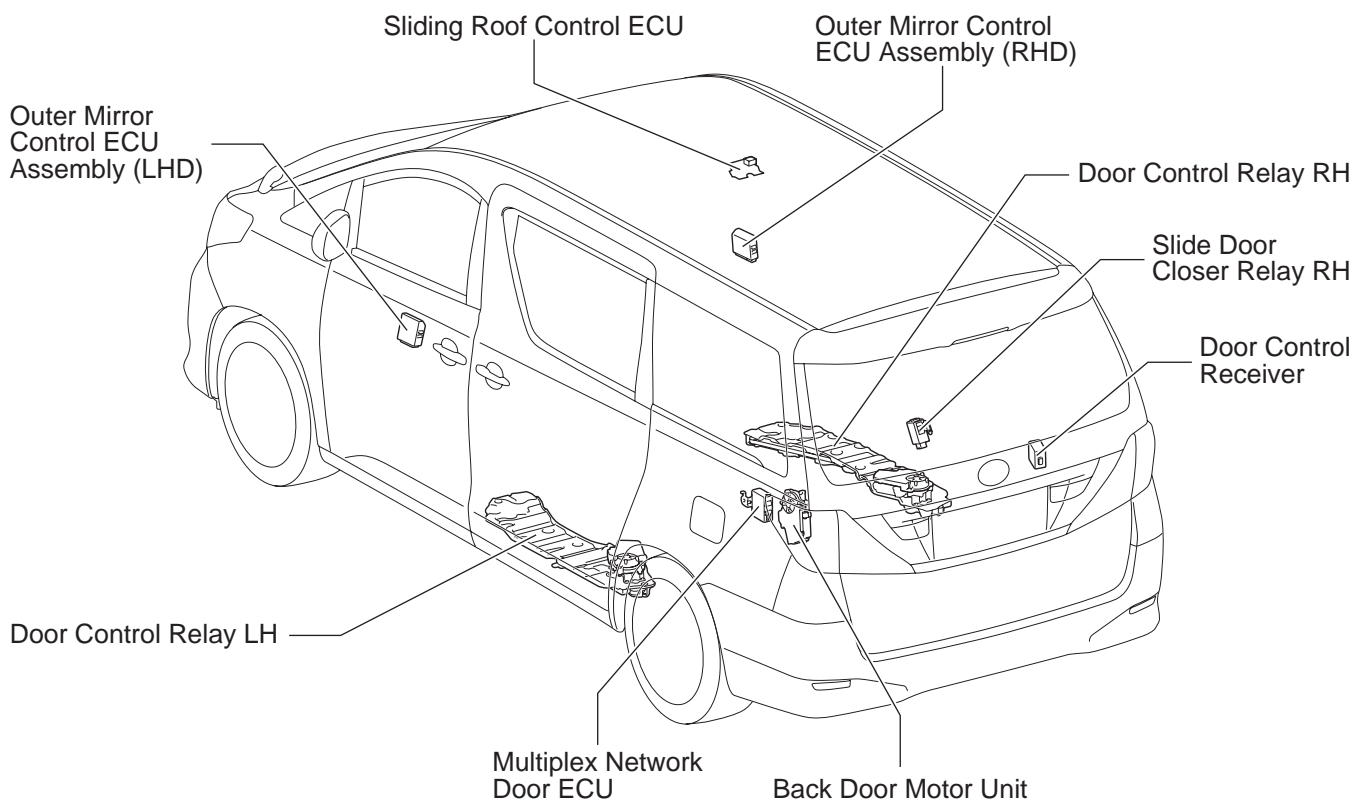

F RELAY LOCATIONS

[Body]

F RELAY LOCATIONS

[Passenger Side J/B Assembly Inner Circuit] (RHD)

(Cont. Next Page)

Adaptive Front-Lighting System

FG4
Gray

GM1
White