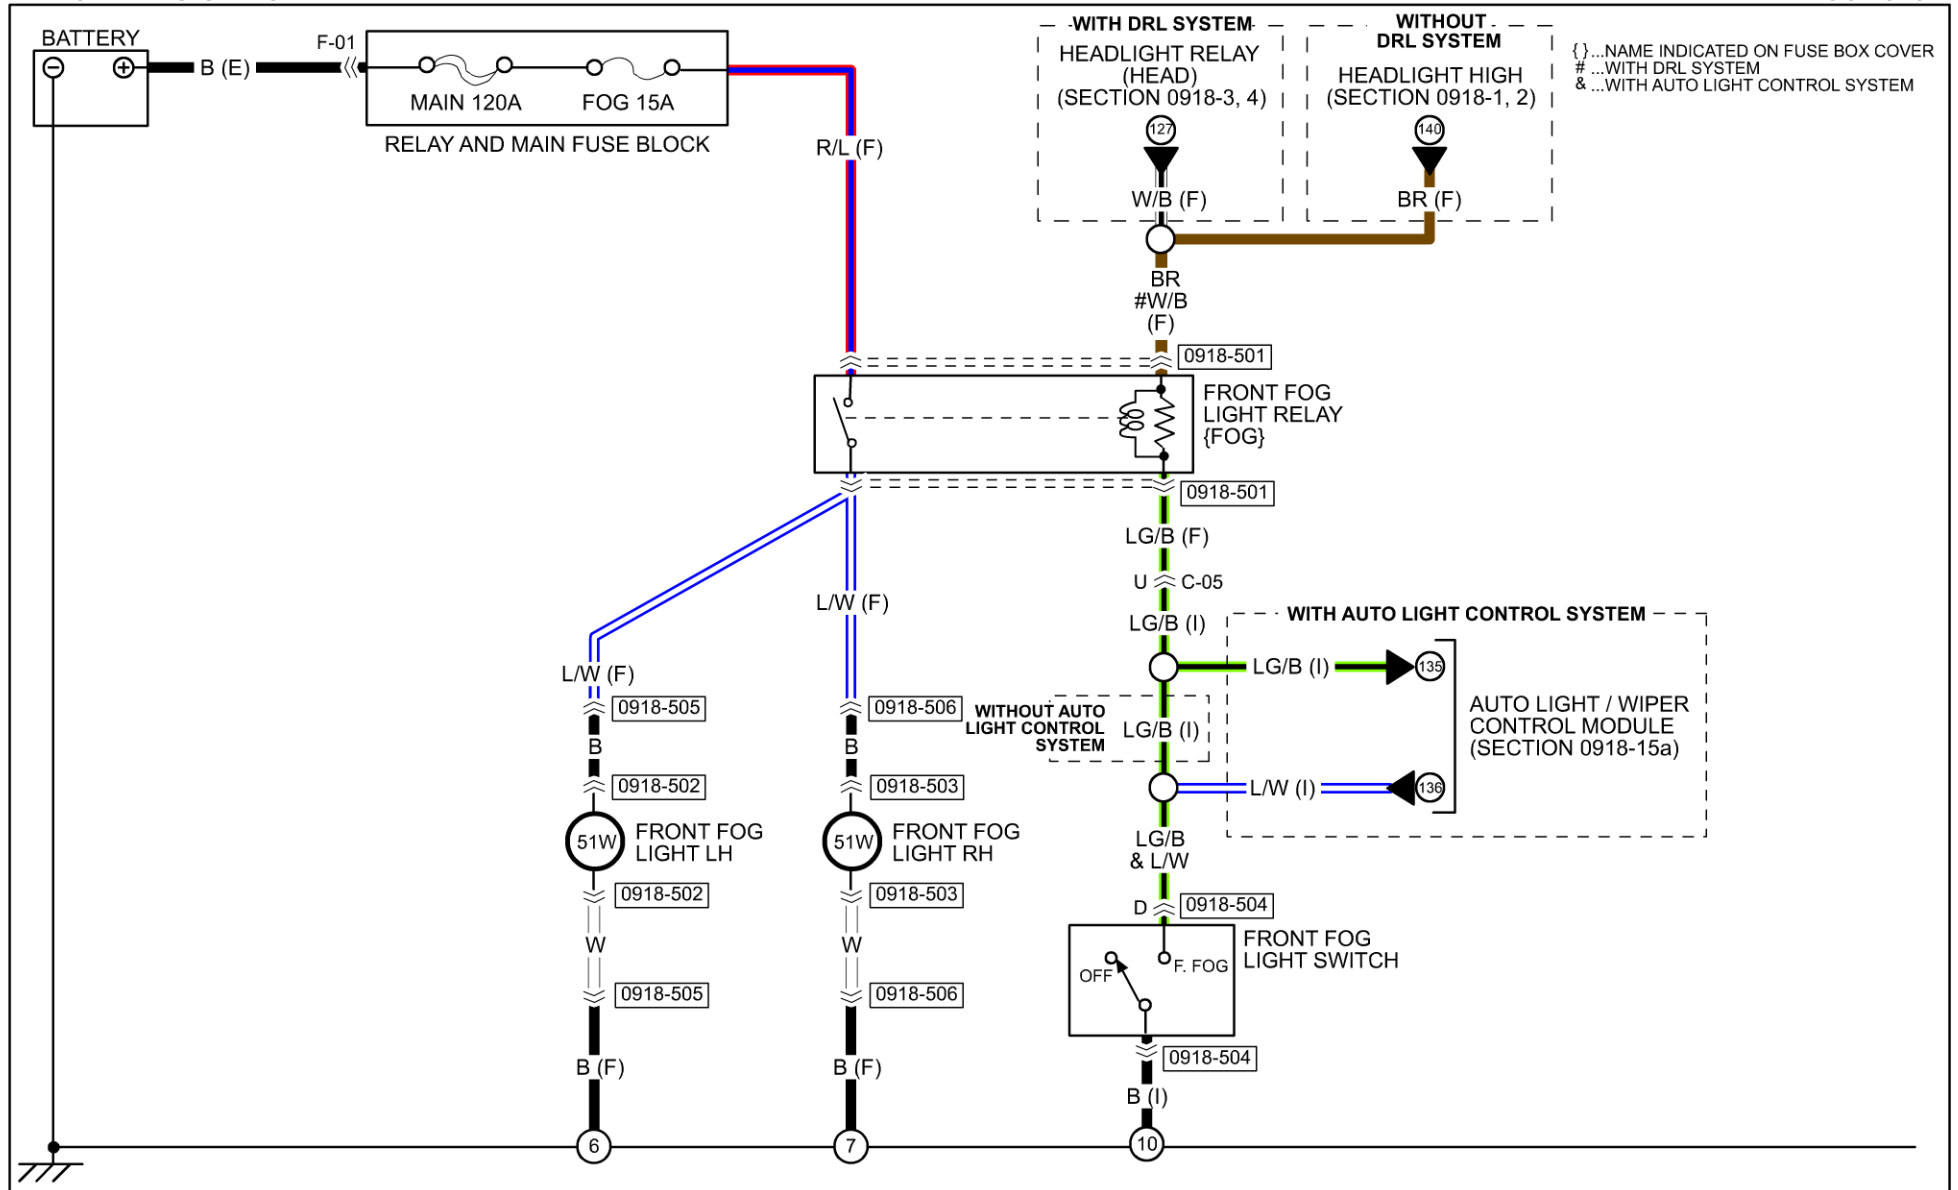

2011 RX-8

GROUND POINT

00G-b

2011 RX-8  
CONTROL SYSTEM

0140-d

FRONT FOG LIGHT

2011 RX-8  
AUDIO SYSTEM (WITH BOSE)

0920-3a

WITH SIRIUS SATELLITE RADIO UNIT

# ...BARE WIRE

DATA LINK  
CONNECTOR 2  
(SECTION 00D)

SIRIUS SATELLITE RADIO UNIT

0920-302

0920-318

0920-318

0920-302

AUDIO UNIT  
(SECTION 0920-3b)