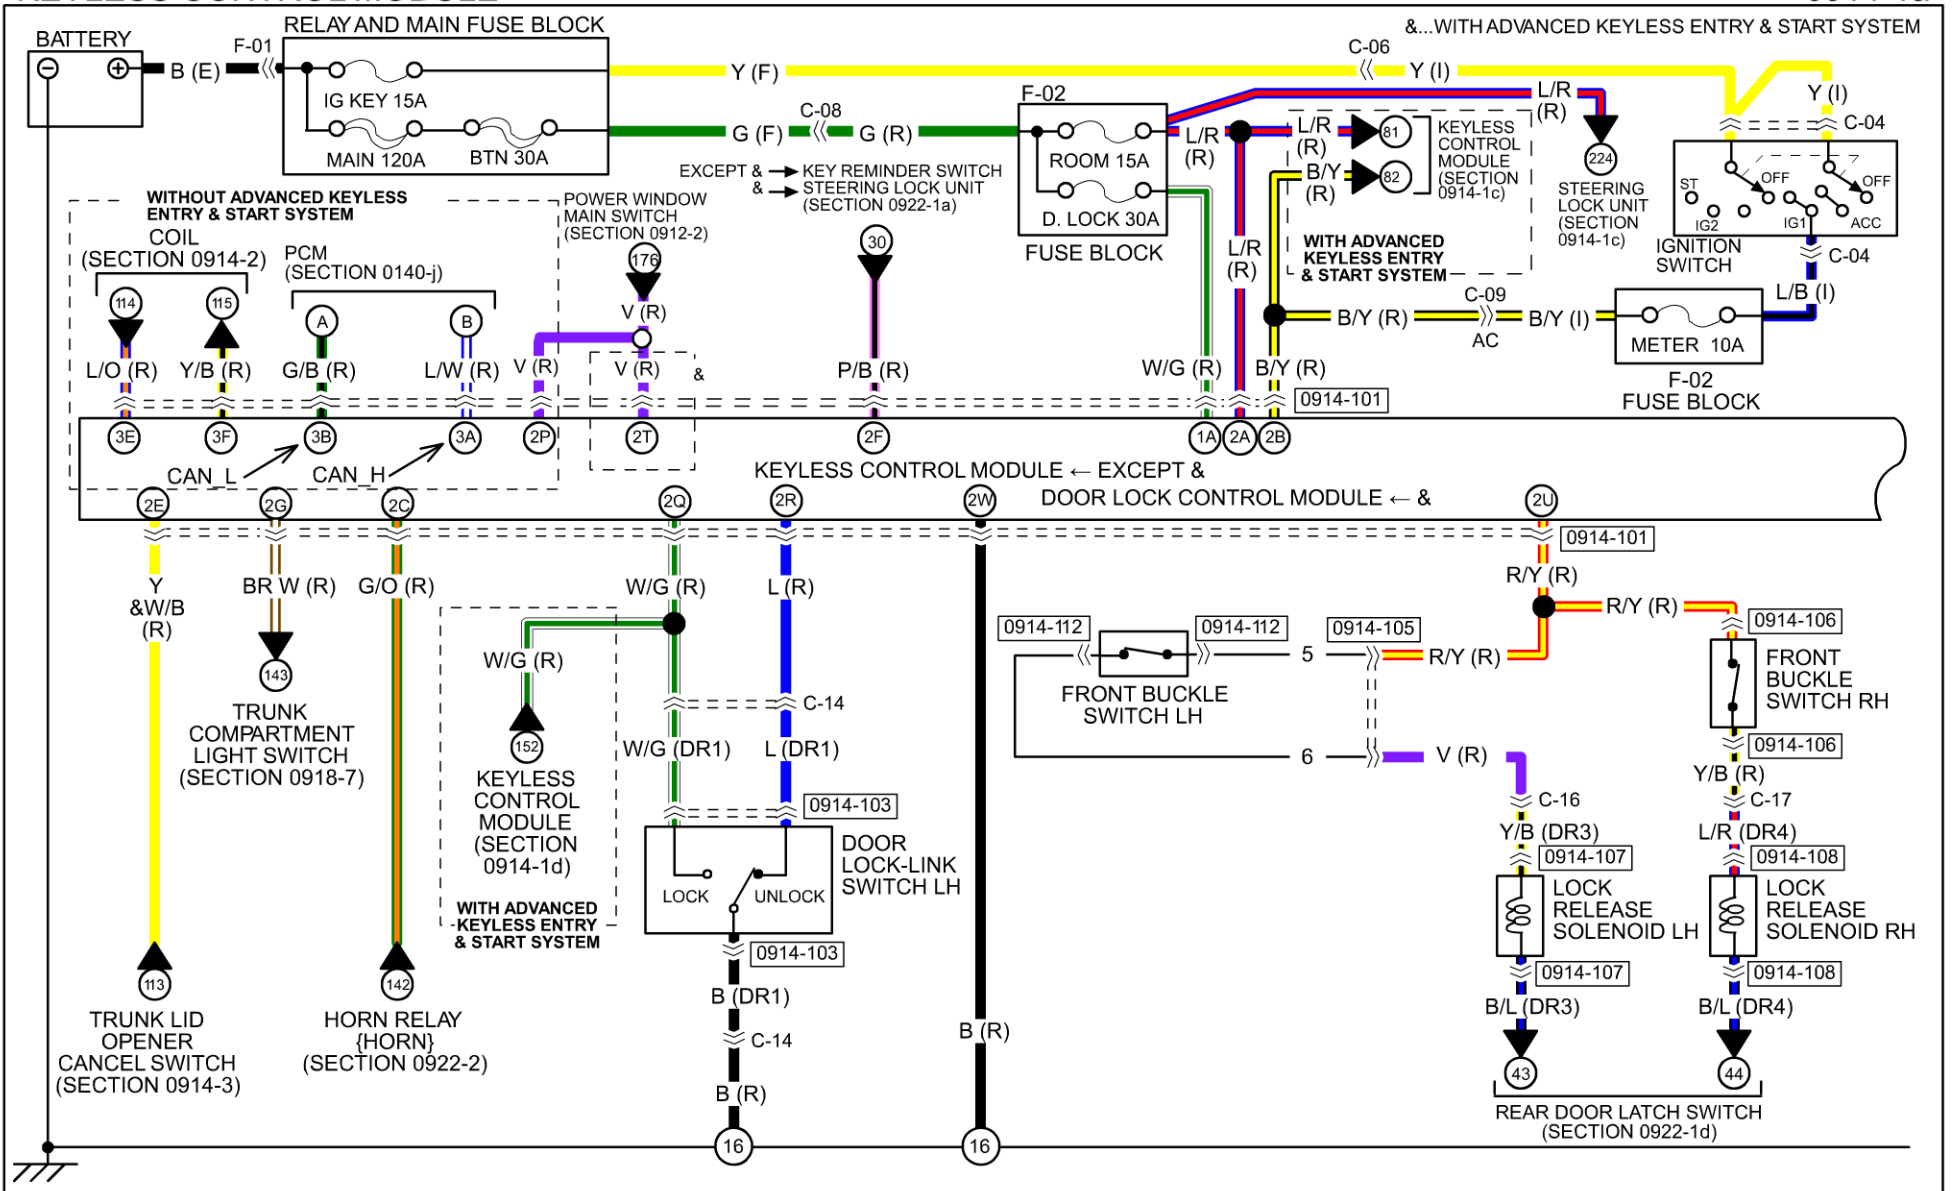

2011 RX-8

GROUND POINT

00G-b

2011 RX-8  
CONTROL SYSTEM

0140-d

FRONT FOG LIGHT

2011 RX-8  
AUDIO SYSTEM (WITH BOSE)

0920-3a

WITH SIRIUS SATELLITE RADIO UNIT

# ...BARE WIRE

DATA LINK  
CONNECTOR 2  
(SECTION 00D)

SIRIUS SATELLITE RADIO UNIT

0920-302

0920-318

0920-318

0920-302

AUDIO UNIT  
(SECTION 0920-3b)