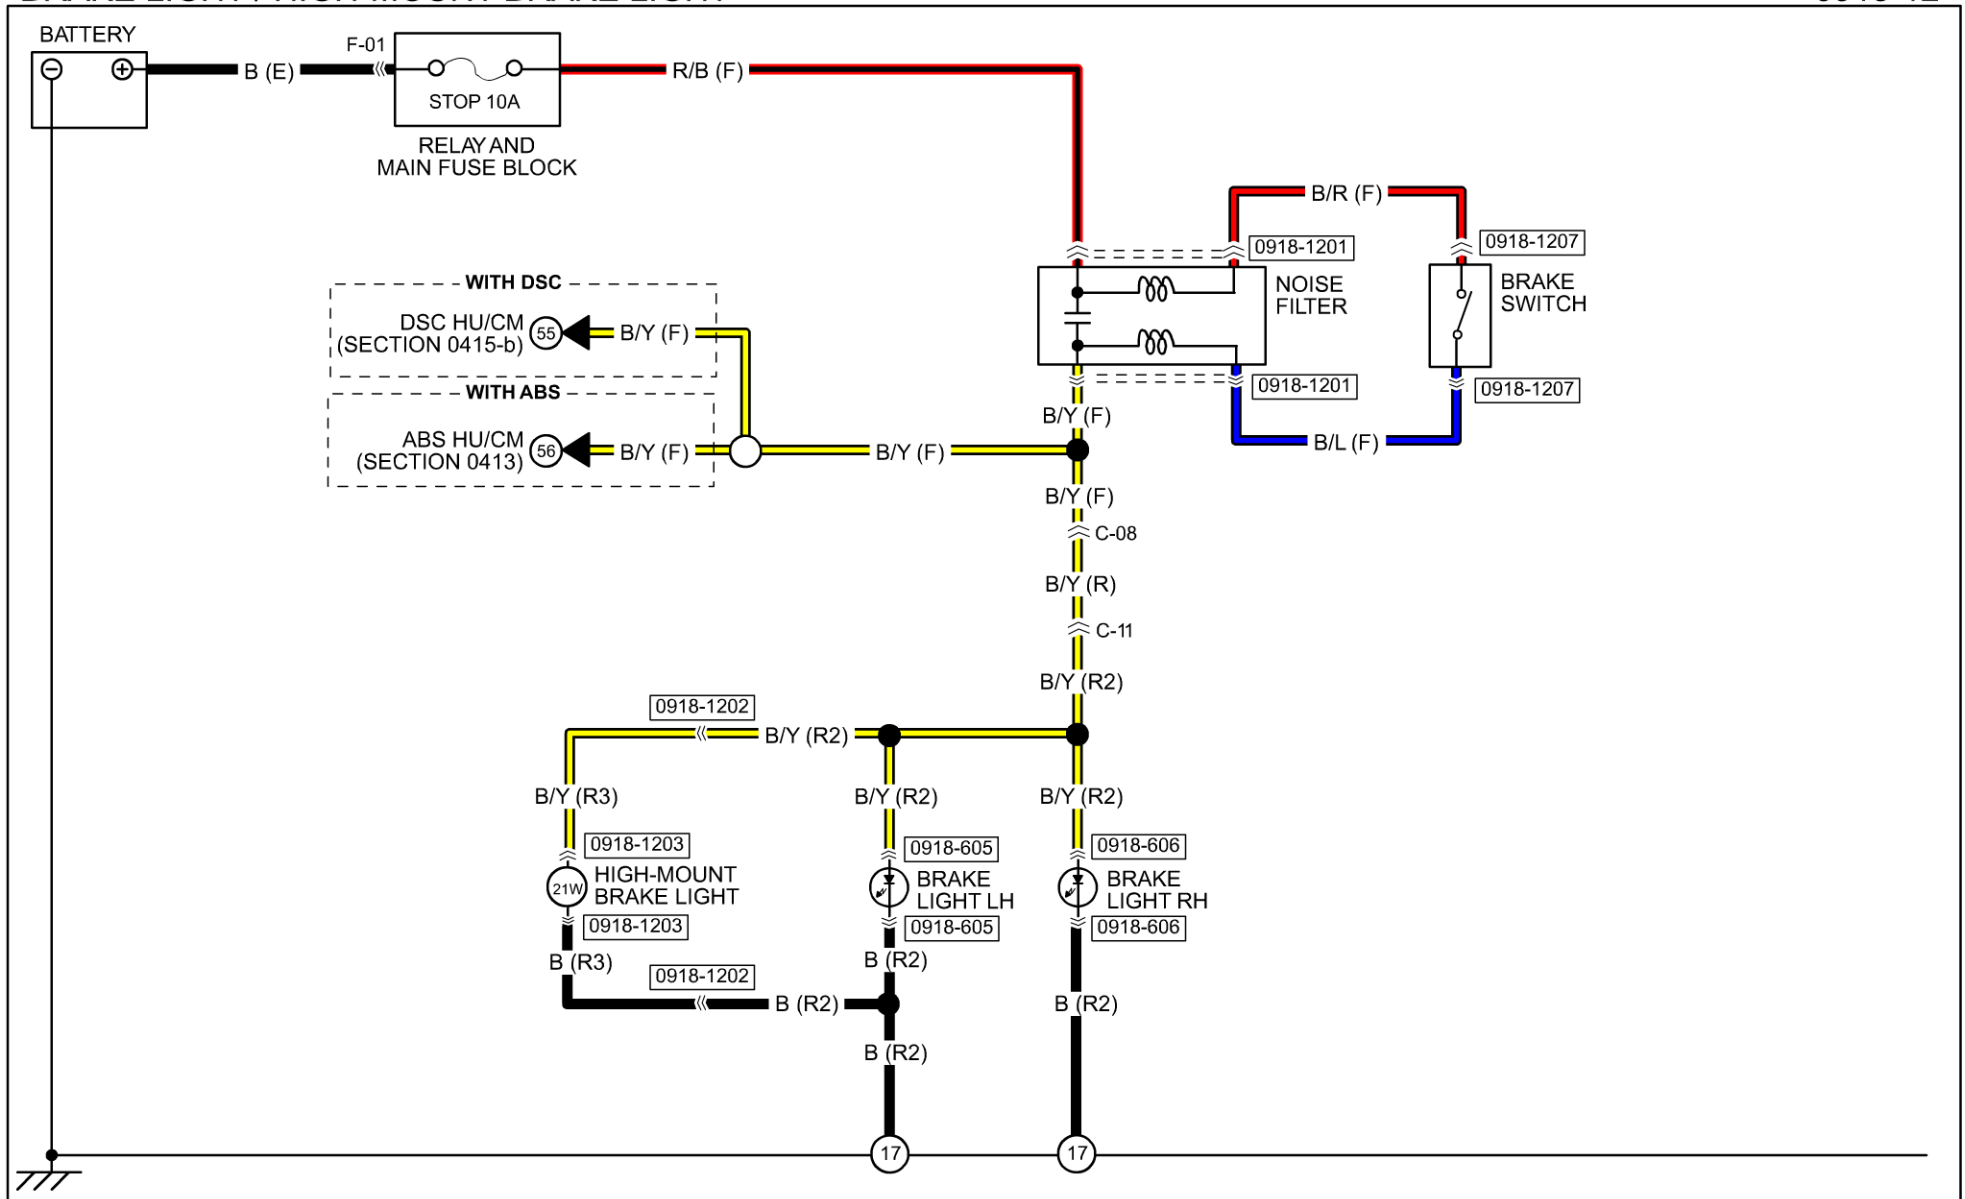

2011 RX-8

GROUND POINT

00G-b

2011 RX-8  
CONTROL SYSTEM

0140-d

FRONT FOG LIGHT

2011 RX-8  
AUDIO SYSTEM (WITH BOSE)

0920-3a

WITH SIRIUS SATELLITE RADIO UNIT

# ...BARE WIRE

DATA LINK  
CONNECTOR 2  
(SECTION 00D)

SIRIUS SATELLITE RADIO UNIT

0920-302

0920-318

0920-318

0920-302

AUDIO UNIT  
(SECTION 0920-3b)