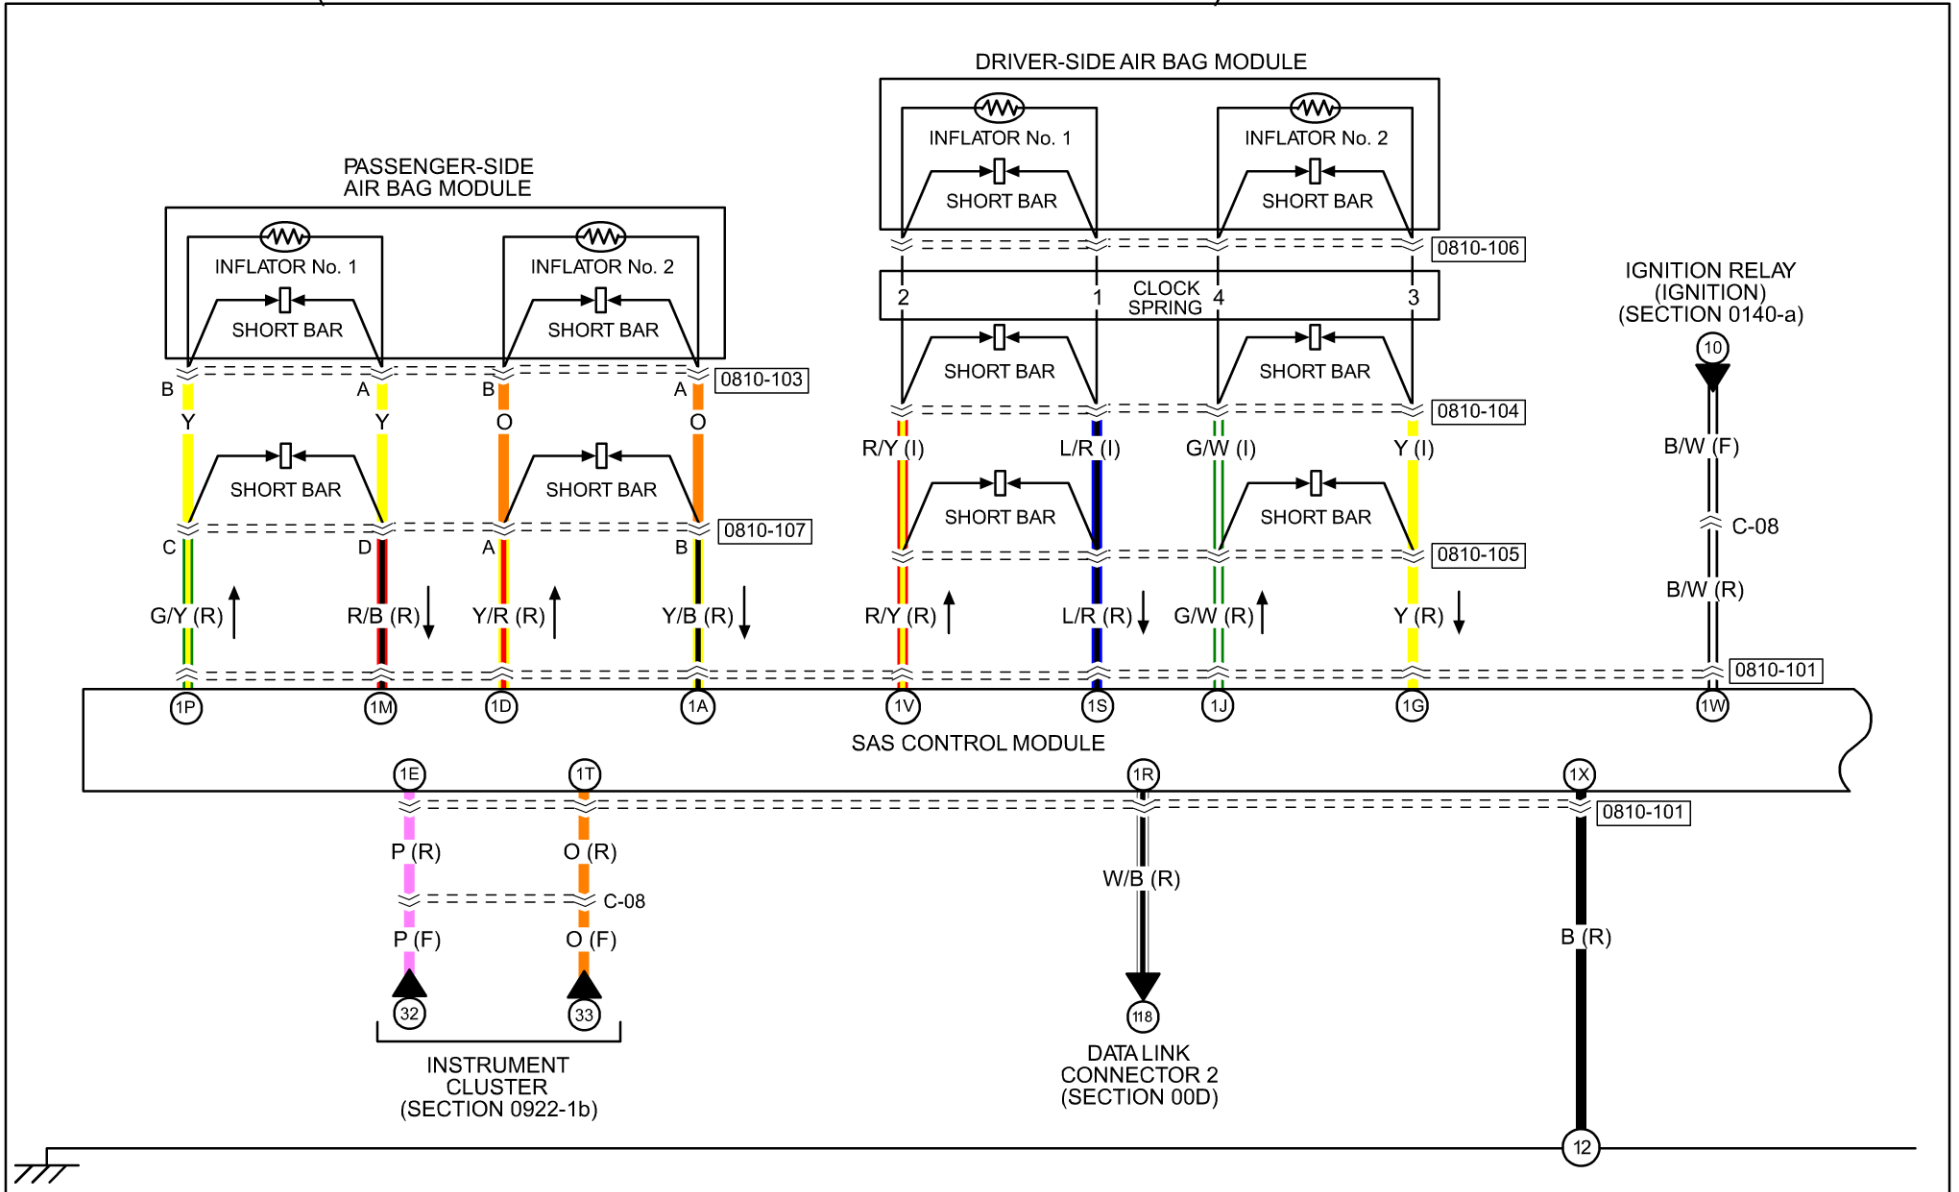

2011 RX-8

GROUND POINT

00G-b

2011 RX-8  
CONTROL SYSTEM

0140-d

FRONT FOG LIGHT

2011 RX-8  
AUDIO SYSTEM (WITH BOSE)

0920-3a

WITH SIRIUS SATELLITE RADIO UNIT

# ...BARE WIRE

DATA LINK  
CONNECTOR 2  
(SECTION 00D)

SIRIUS SATELLITE RADIO UNIT

0920-302

0920-318

0920-318

0920-302

AUDIO UNIT  
(SECTION 0920-3b)