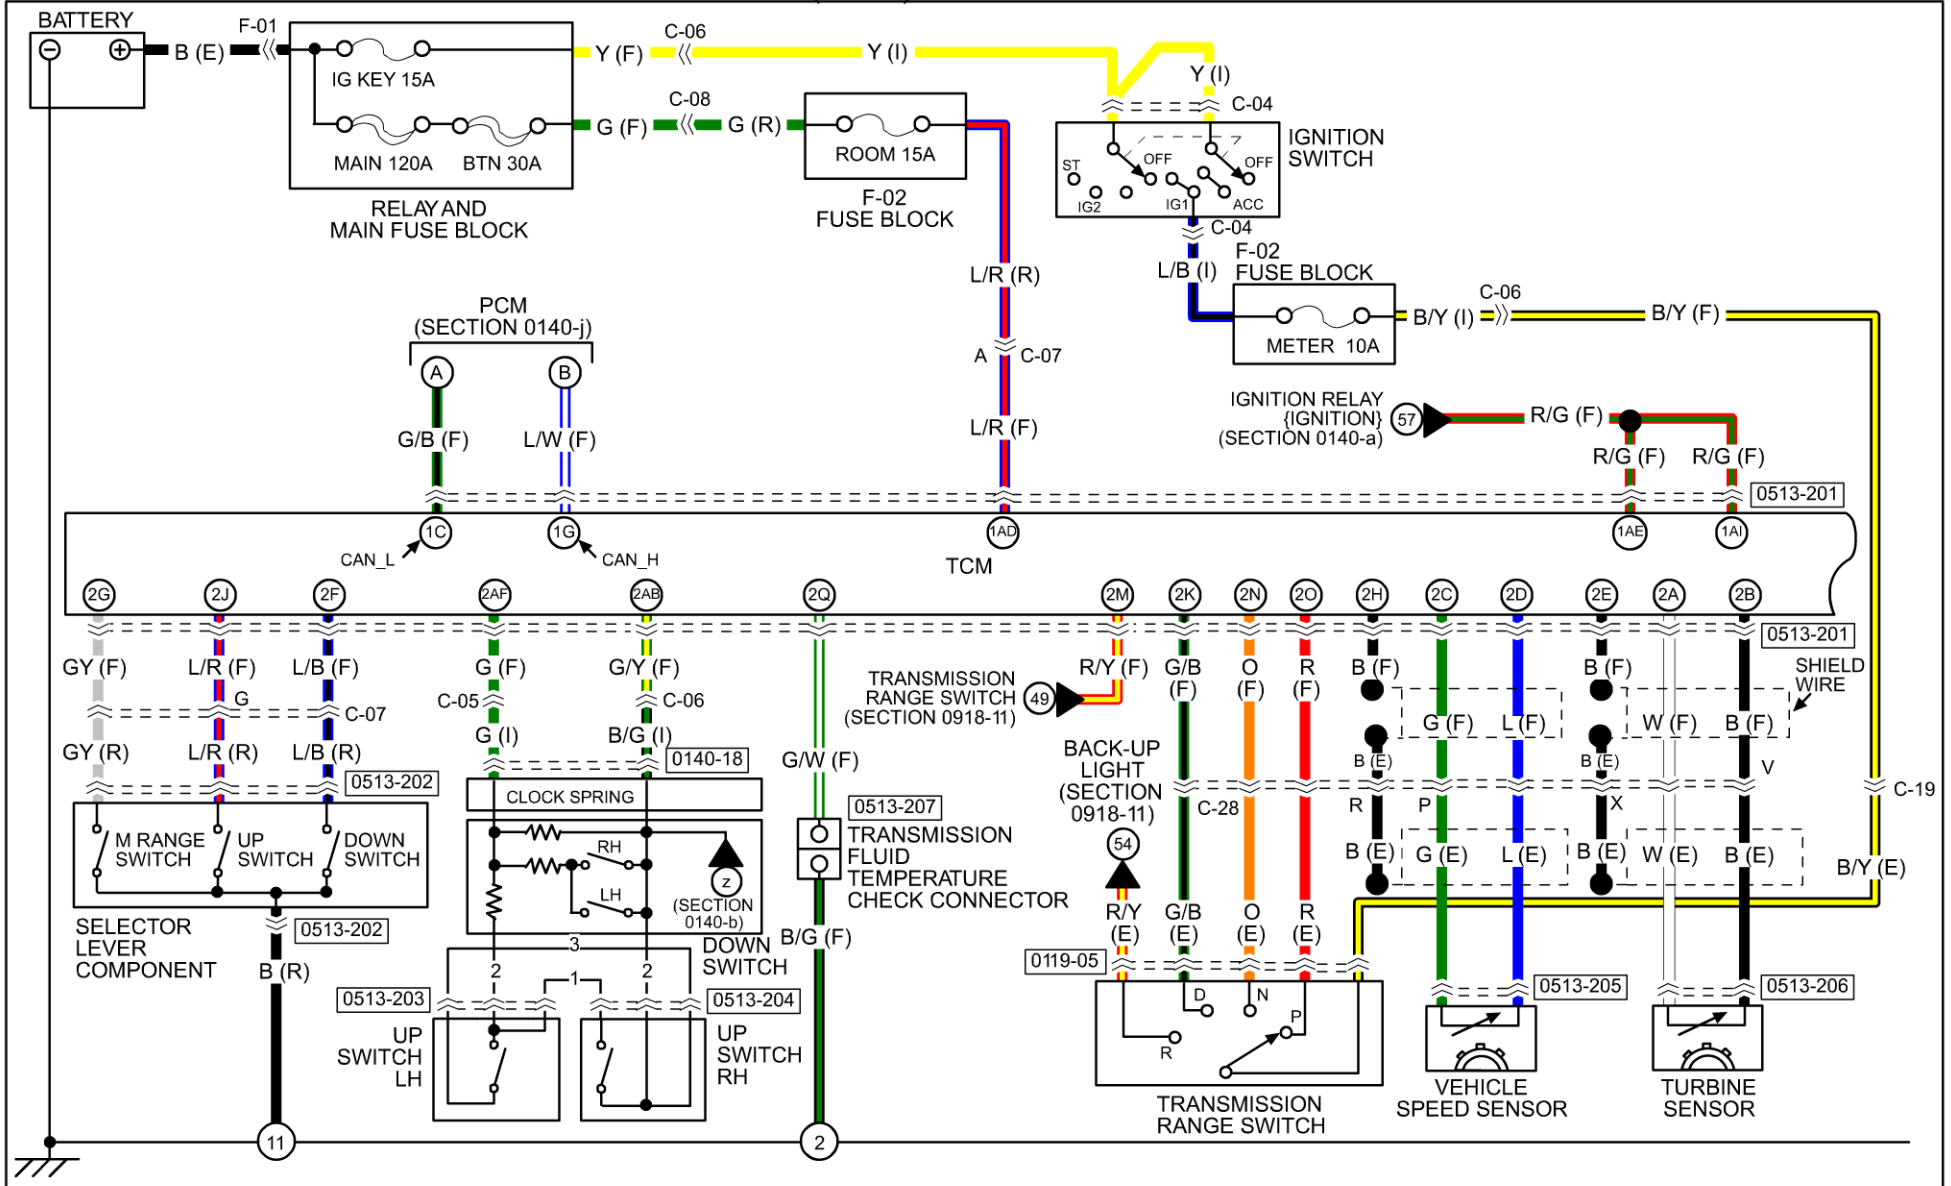

2011 RX-8

GROUND POINT

00G-b

2011 RX-8  
CONTROL SYSTEM

0140-d

FRONT FOG LIGHT

2011 RX-8  
AUDIO SYSTEM (WITH BOSE)

0920-3a

WITH SIRIUS SATELLITE RADIO UNIT

# ...BARE WIRE

DATA LINK  
CONNECTOR 2  
(SECTION 00D)

SIRIUS SATELLITE RADIO UNIT

0920-302

0920-318

0920-318

0920-302

AUDIO UNIT  
(SECTION 0920-3b)