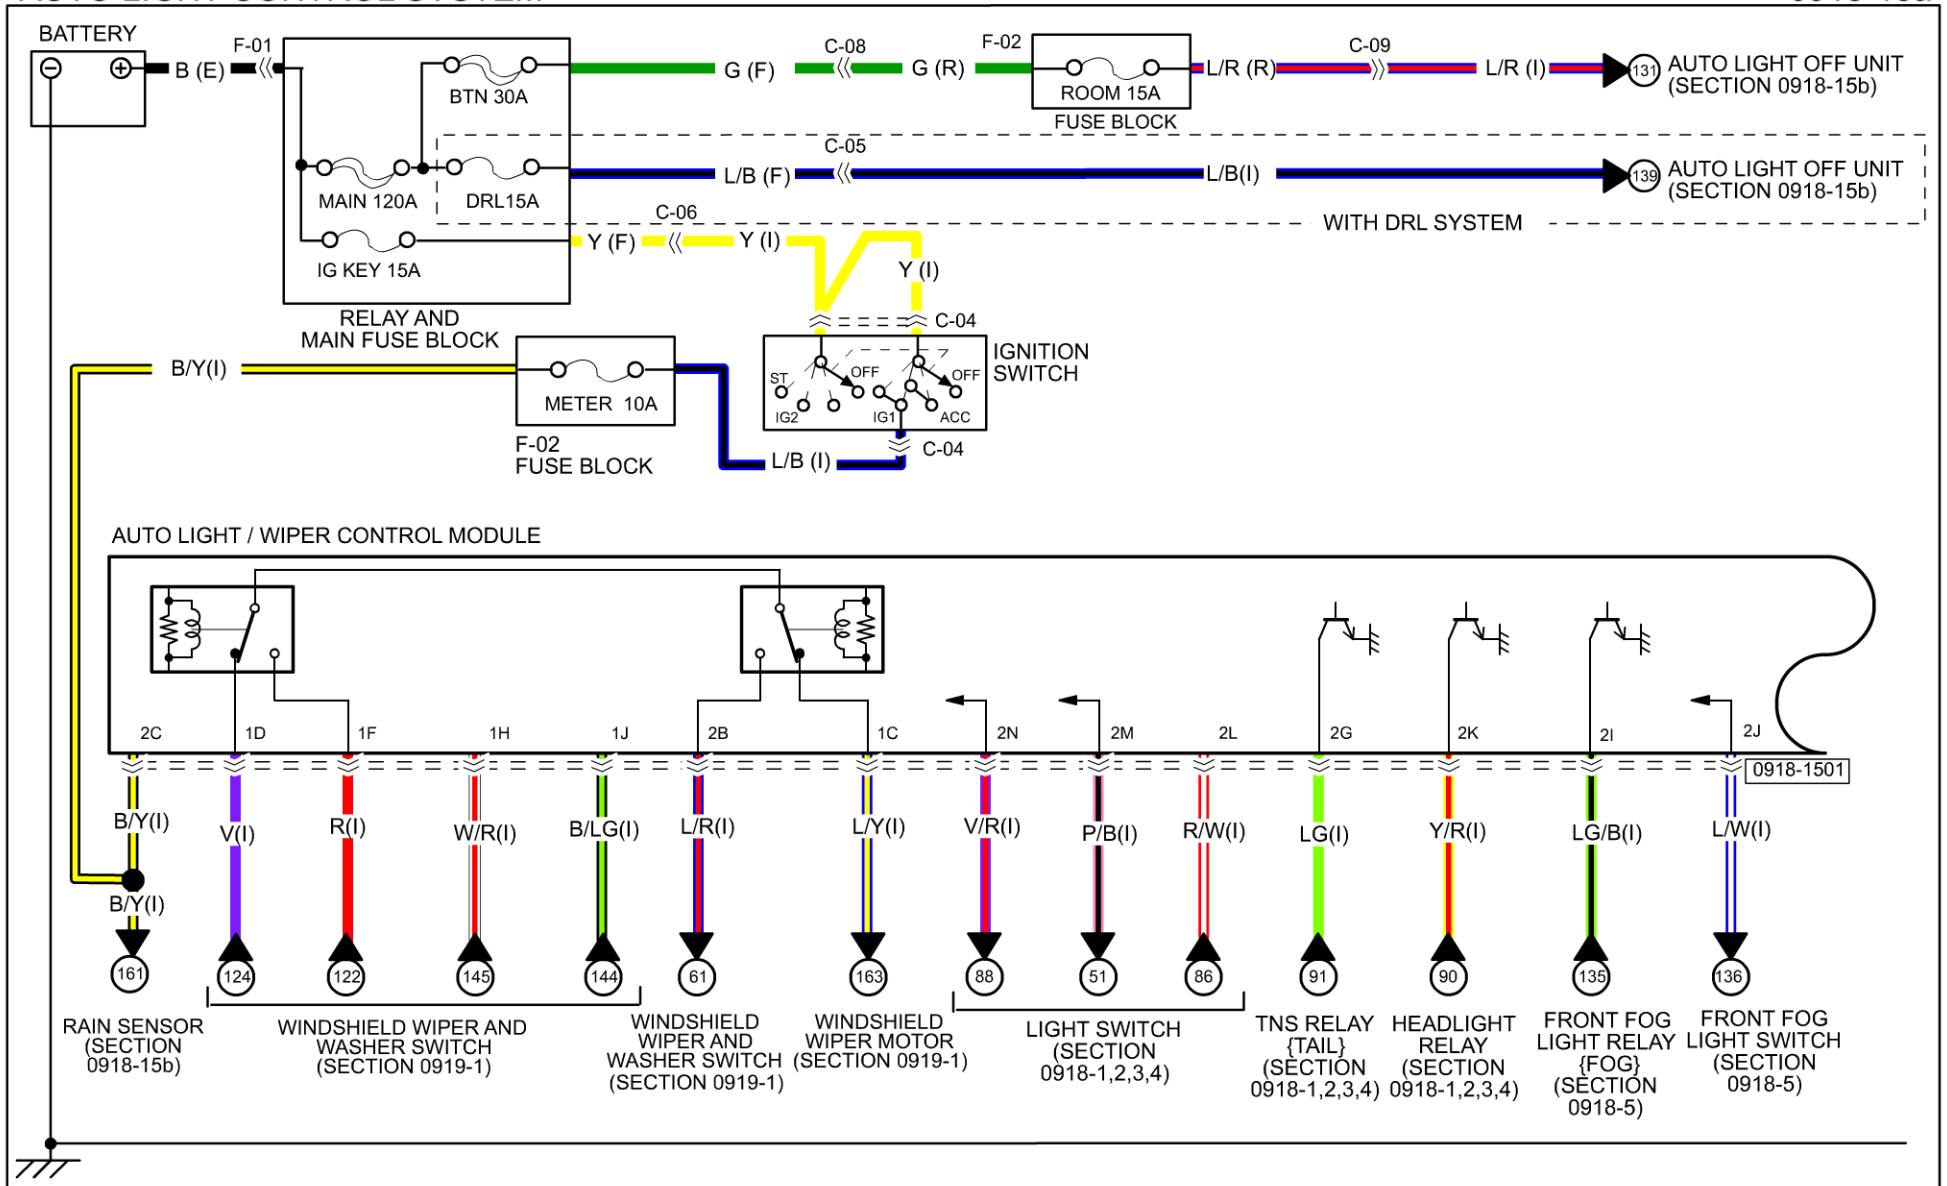

2011 RX-8

GROUND POINT

00G-b

2011 RX-8  
CONTROL SYSTEM

0140-d

FRONT FOG LIGHT

2011 RX-8  
AUDIO SYSTEM (WITH BOSE)

0920-3a

WITH SIRIUS SATELLITE RADIO UNIT

# ...BARE WIRE

DATA LINK  
CONNECTOR 2  
(SECTION 00D)

SIRIUS SATELLITE RADIO UNIT

0920-302

0920-318

0920-318

0920-302

AUDIO UNIT  
(SECTION 0920-3b)