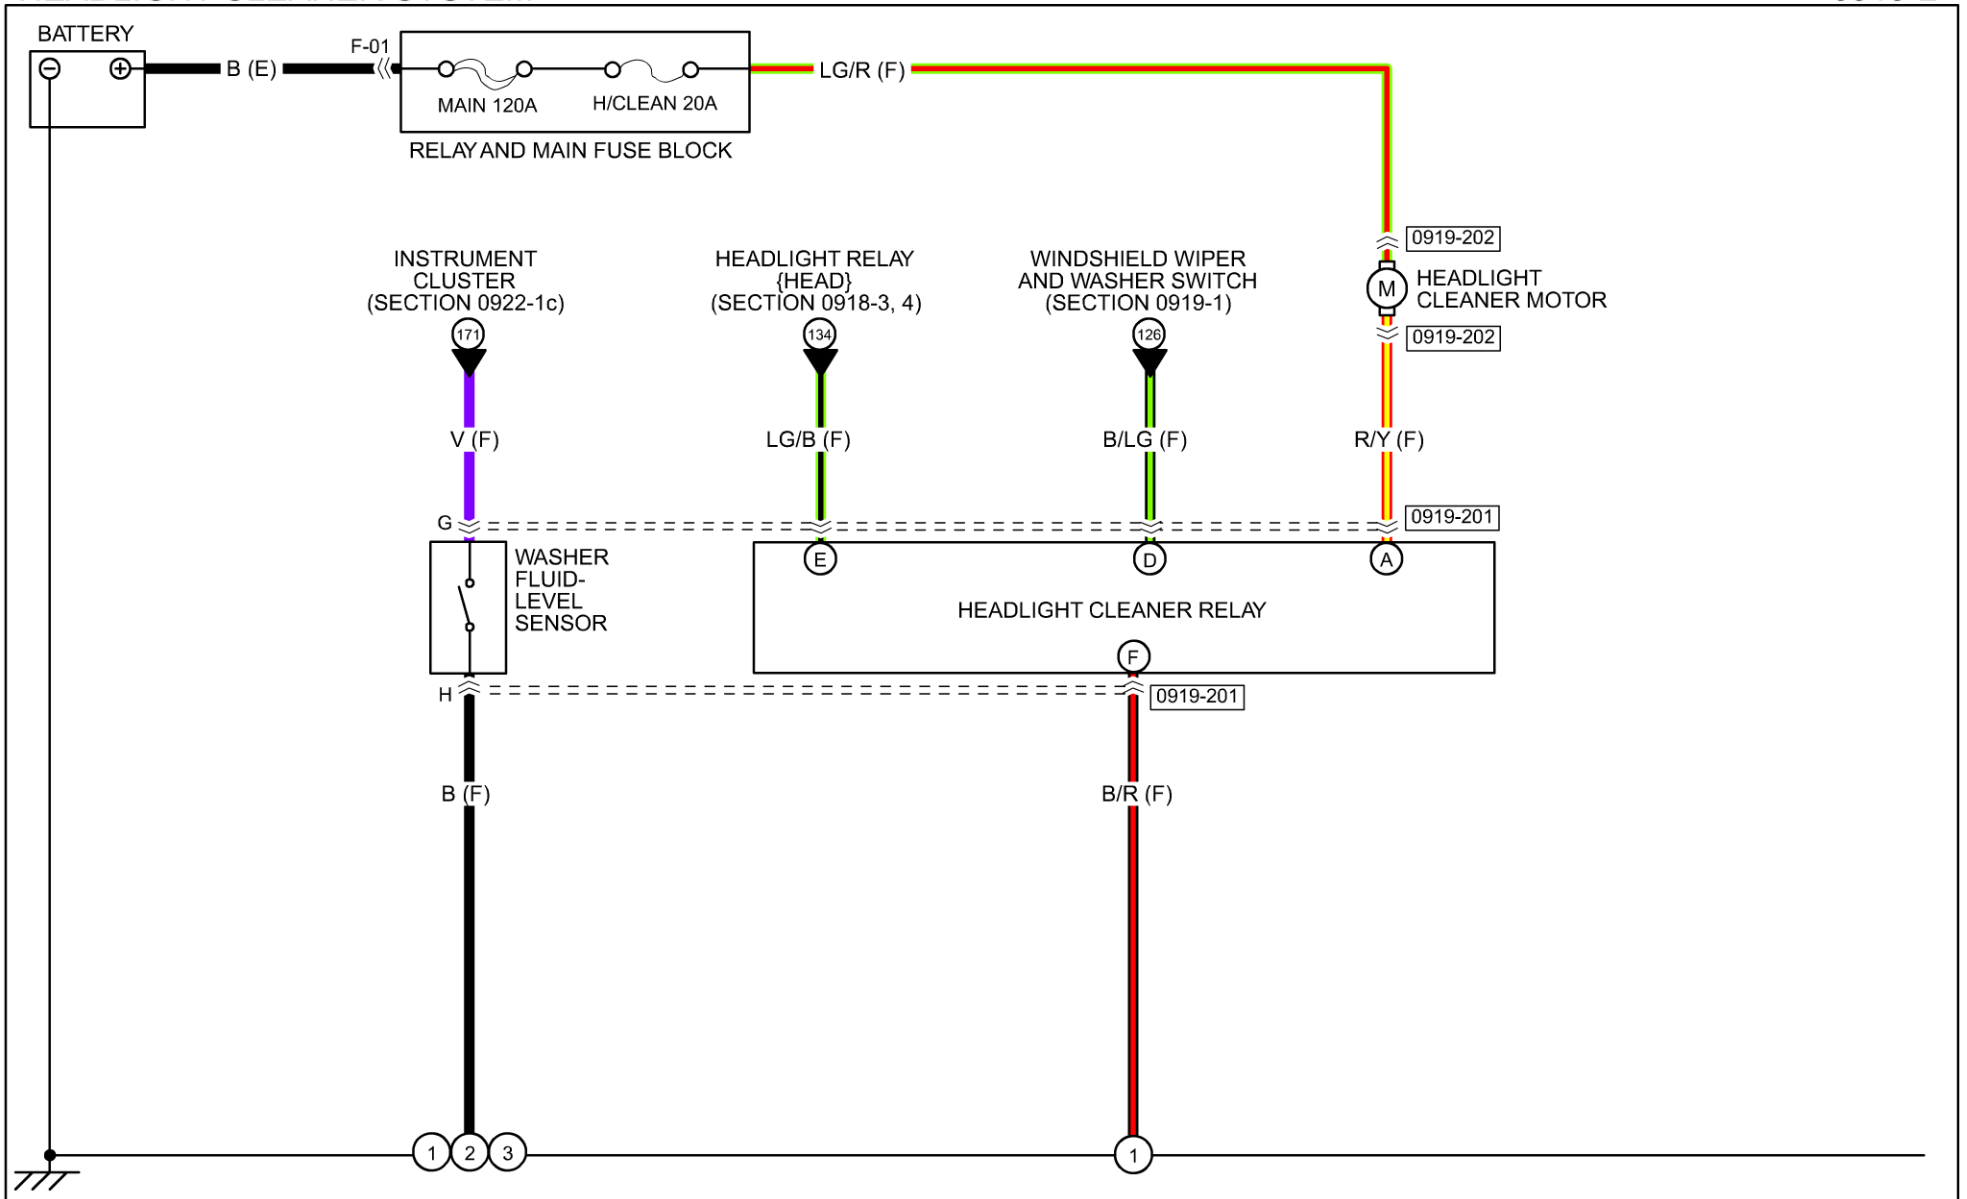

2011 RX-8

GROUND POINT

00G-b

2011 RX-8  
CONTROL SYSTEM

0140-d

FRONT FOG LIGHT

2011 RX-8  
AUDIO SYSTEM (WITH BOSE)

0920-3a

WITH SIRIUS SATELLITE RADIO UNIT

# ...BARE WIRE

DATA LINK  
CONNECTOR 2  
(SECTION 00D)

SIRIUS SATELLITE RADIO UNIT

0920-302

0920-318

0920-318

0920-302

AUDIO UNIT  
(SECTION 0920-3b)