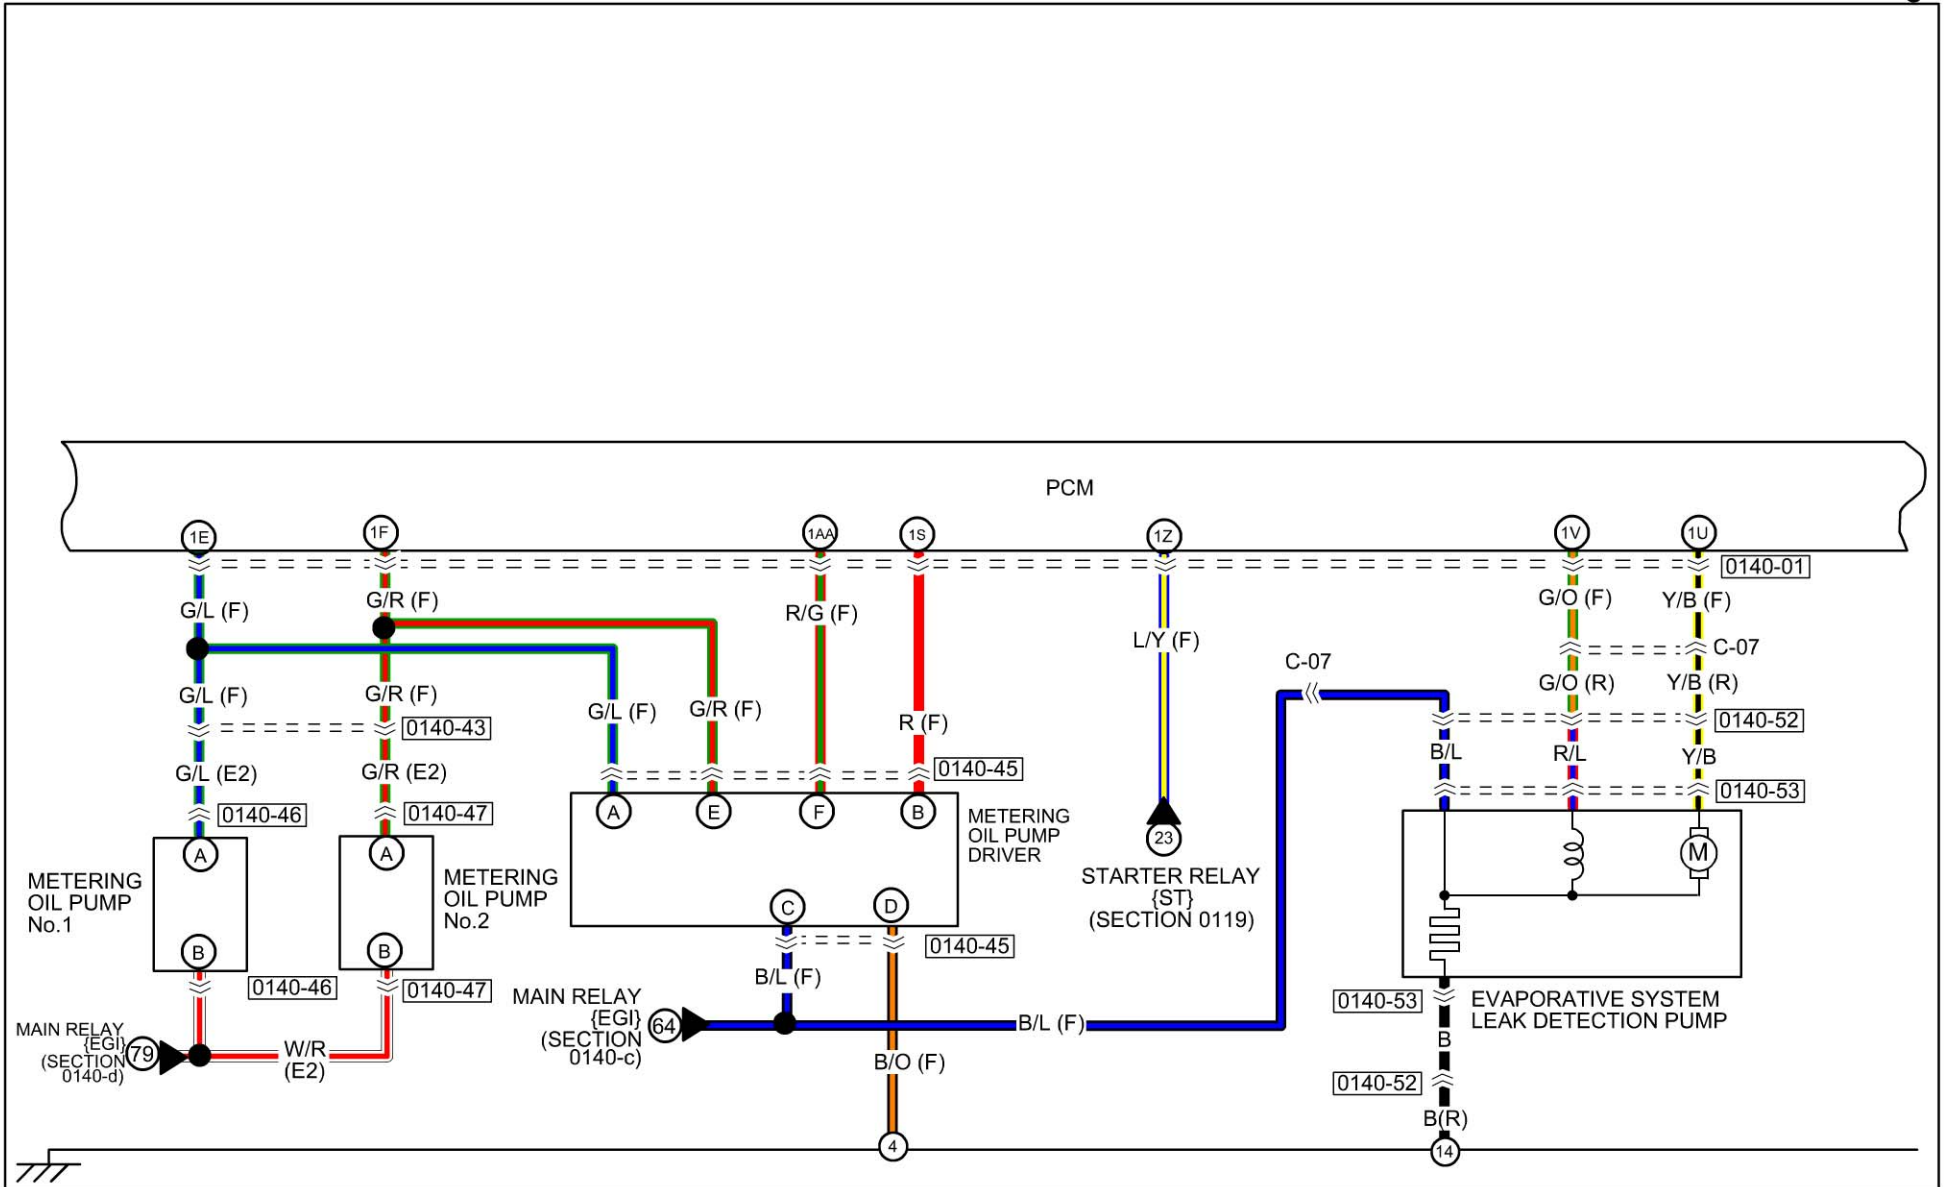

2011 RX-8

GROUND POINT

00G-b

2011 RX-8  
CONTROL SYSTEM

0140-d

FRONT FOG LIGHT

2011 RX-8  
AUDIO SYSTEM (WITH BOSE)

0920-3a

WITH SIRIUS SATELLITE RADIO UNIT

# ...BARE WIRE

DATA LINK  
CONNECTOR 2  
(SECTION 00D)

SIRIUS SATELLITE RADIO UNIT

0920-302

0920-318

0920-318

0920-302

AUDIO UNIT  
(SECTION 0920-3b)