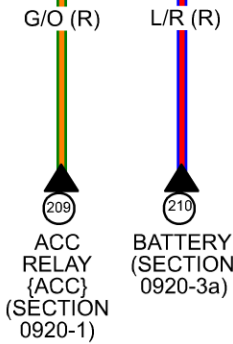

SIRIUS SATELLITE RADIO UNIT