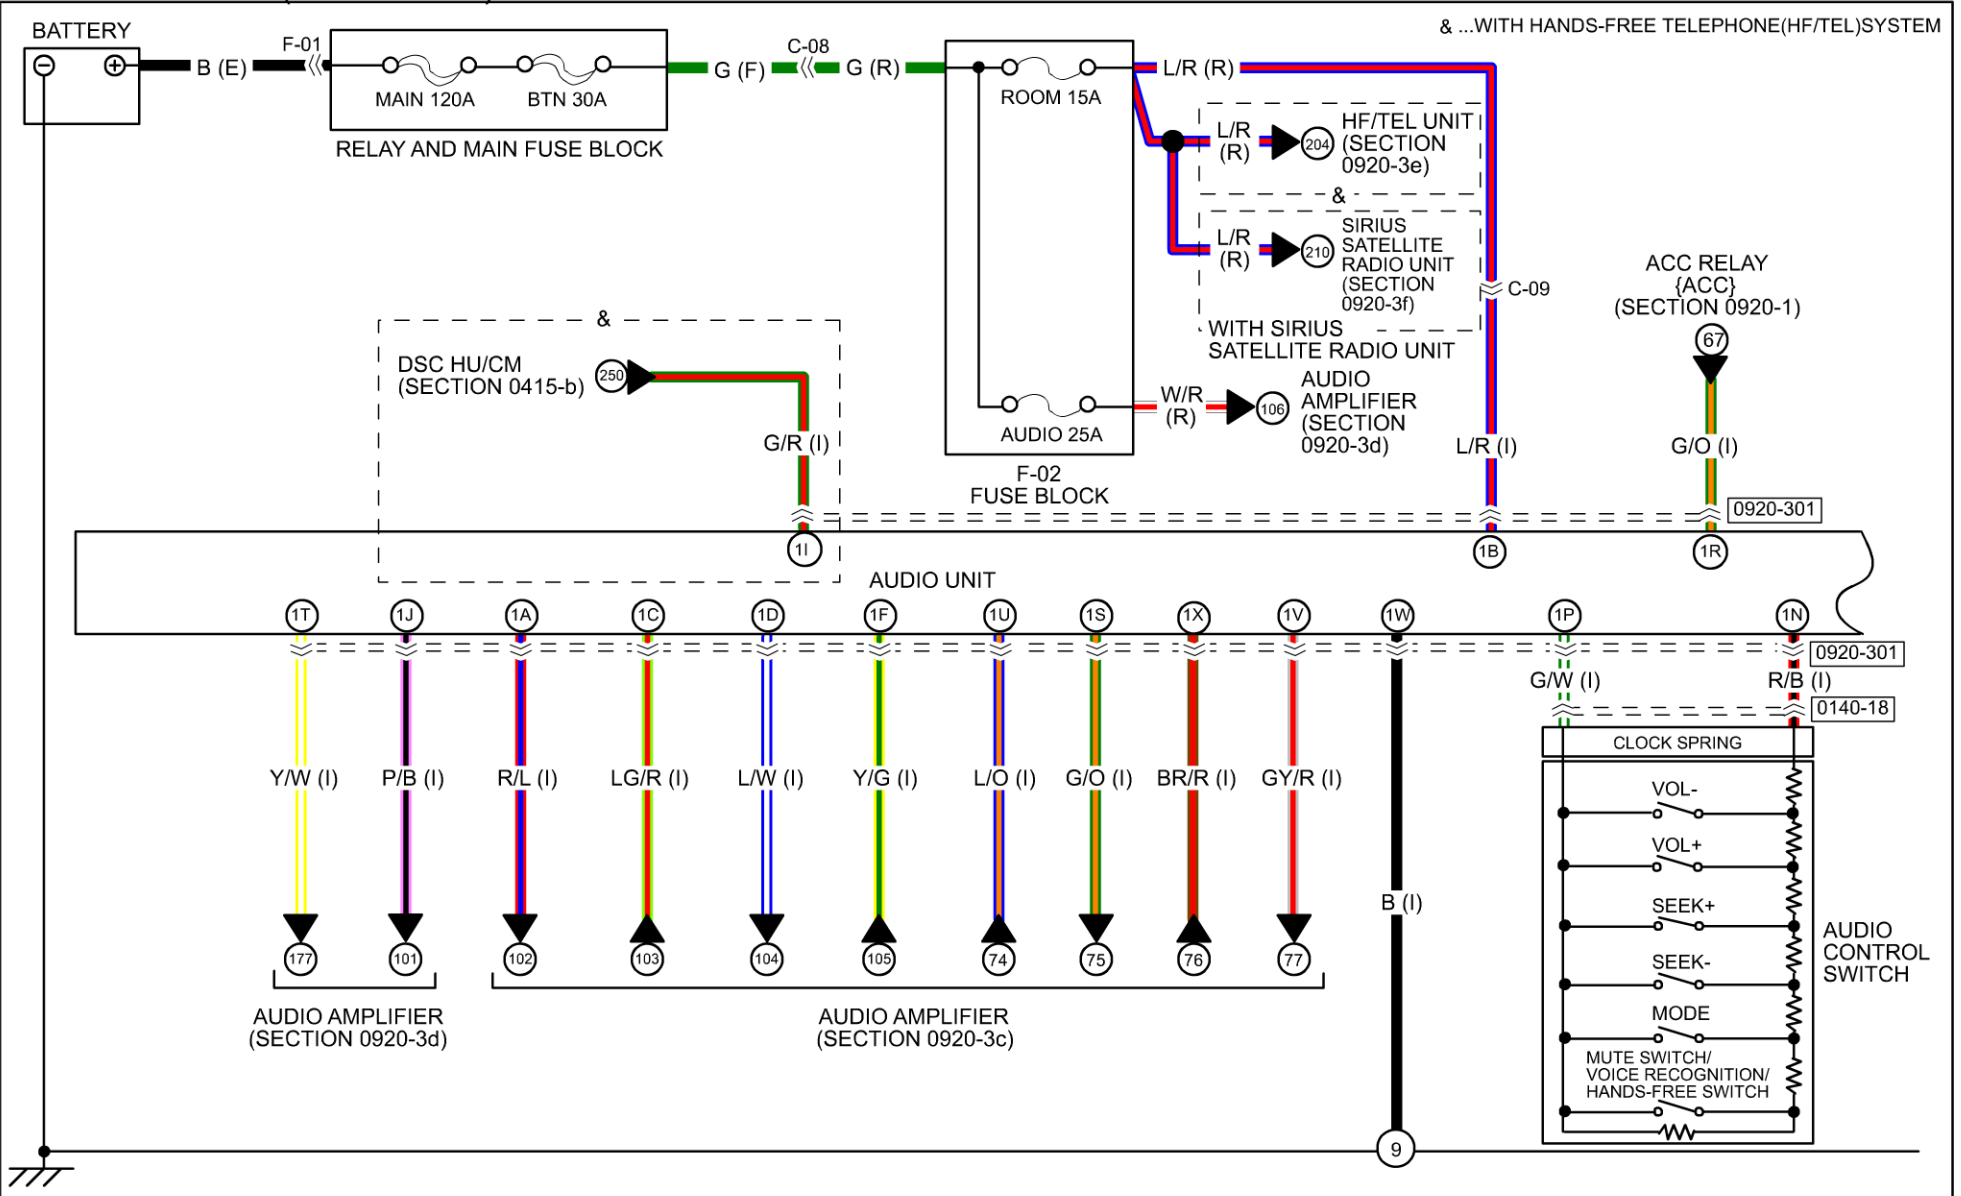

2011 RX-8

GROUND POINT

00G-b

2011 RX-8  
CONTROL SYSTEM

0140-d

FRONT FOG LIGHT

2011 RX-8  
AUDIO SYSTEM (WITH BOSE)

0920-3a

WITH SIRIUS SATELLITE RADIO UNIT

# ...BARE WIRE

DATA LINK  
CONNECTOR 2  
(SECTION 00D)

SIRIUS SATELLITE RADIO UNIT

0920-302

0920-318

0920-318

0920-302

AUDIO UNIT  
(SECTION 0920-3b)