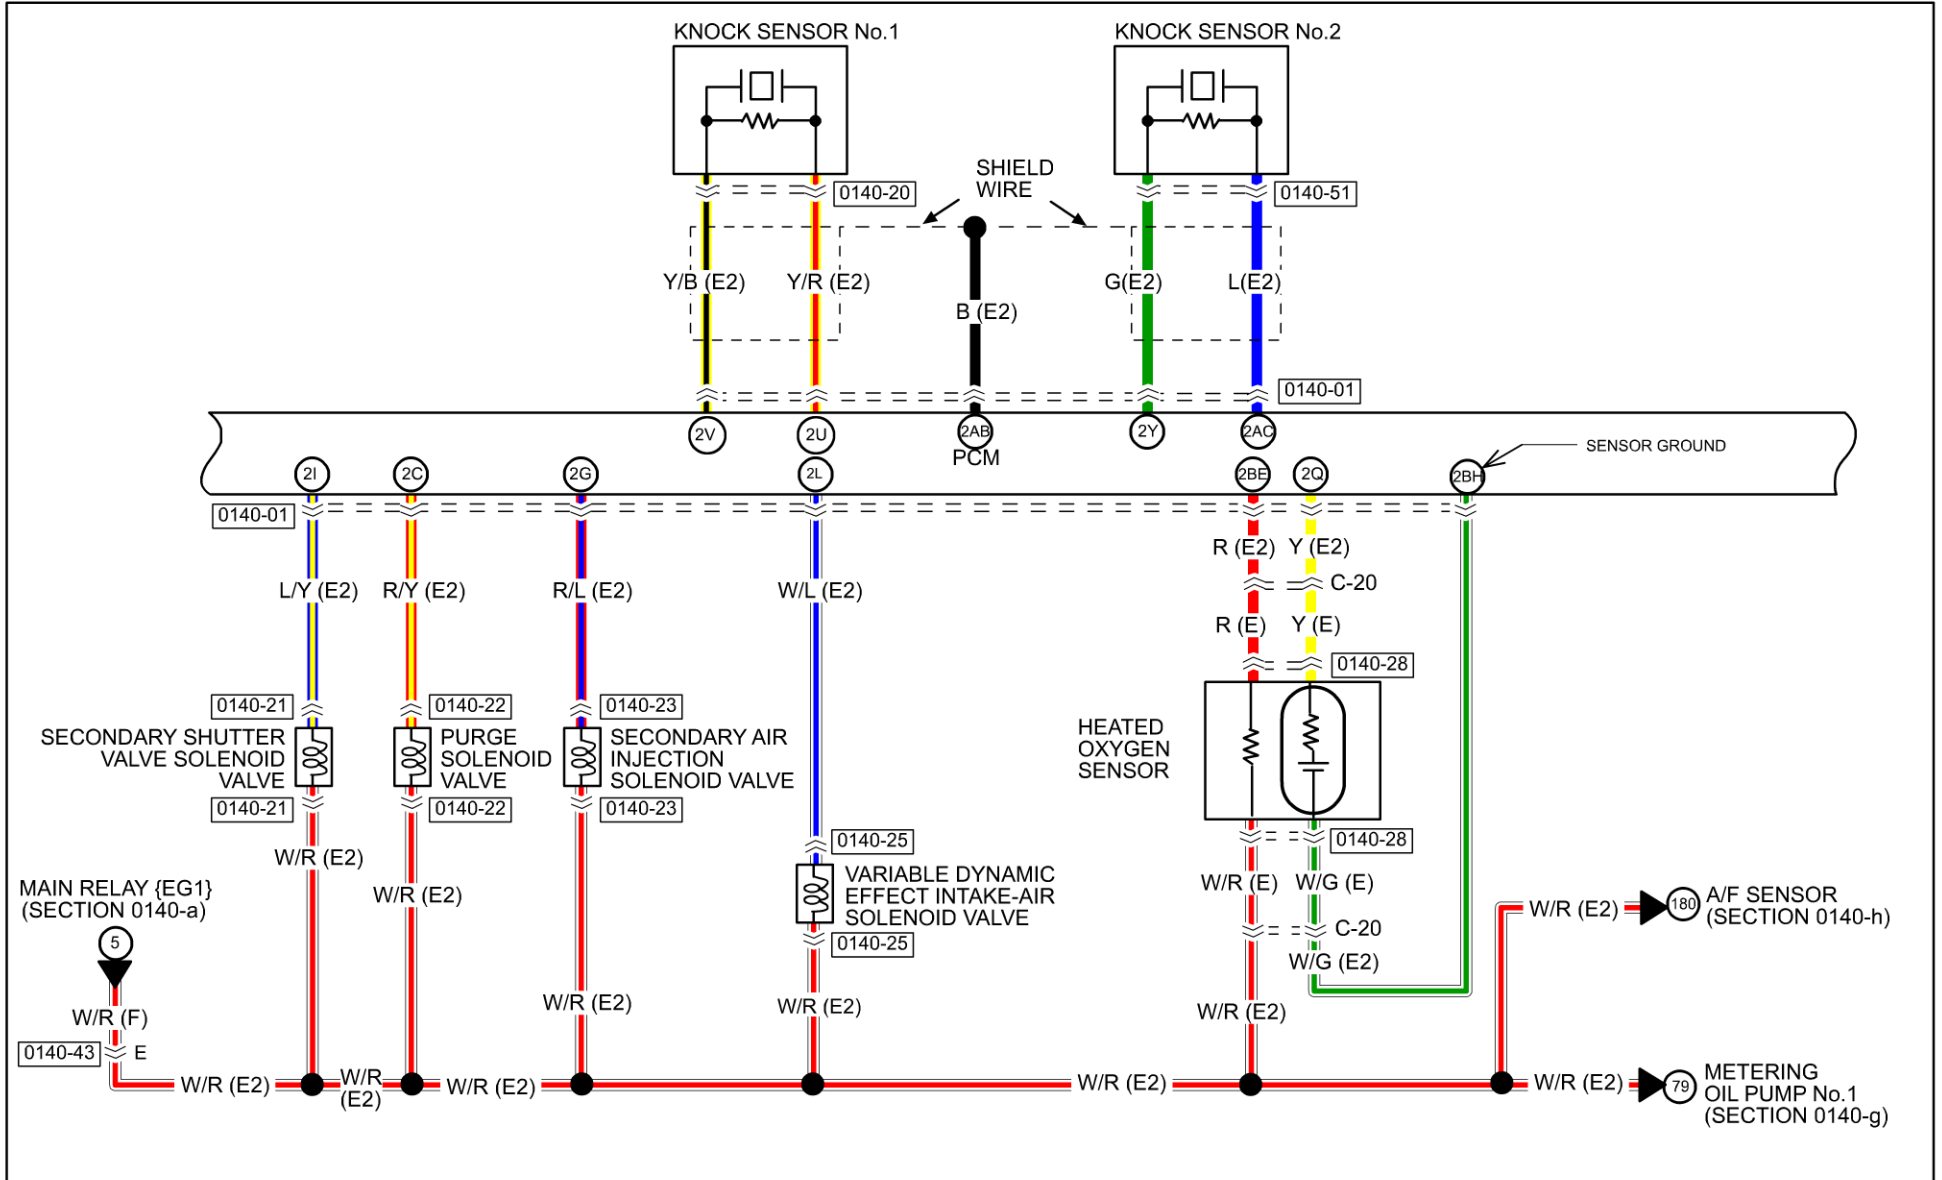

2011 RX-8

GROUND POINT

00G-b

2011 RX-8  
CONTROL SYSTEM

0140-d

FRONT FOG LIGHT

2011 RX-8  
AUDIO SYSTEM (WITH BOSE)

0920-3a

WITH SIRIUS SATELLITE RADIO UNIT

# ...BARE WIRE

DATA LINK  
CONNECTOR 2  
(SECTION 00D)

SIRIUS SATELLITE RADIO UNIT

0920-302

0920-318

0920-318

0920-302

AUDIO UNIT  
(SECTION 0920-3b)