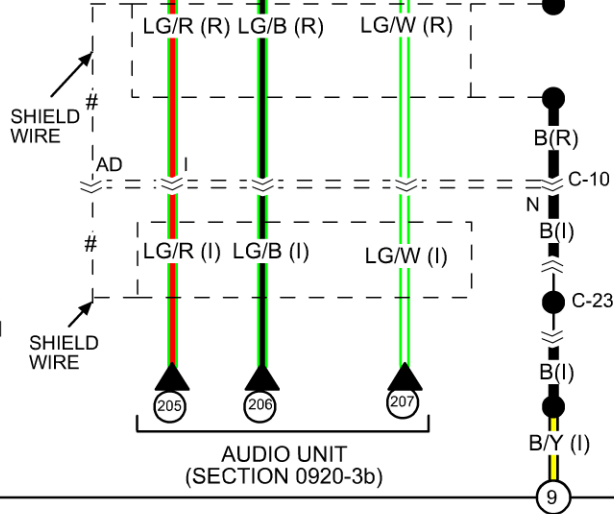

2011 RX-8

GROUND POINT

00G-b

2011 RX-8  
CONTROL SYSTEM

0140-d

FRONT FOG LIGHT

2011 RX-8  
AUDIO SYSTEM (WITH BOSE)

0920-3a

WITH SIRIUS SATELLITE RADIO UNIT

# ...BARE WIRE

DATA LINK  
CONNECTOR 2  
(SECTION 00D)

SIRIUS SATELLITE RADIO UNIT

0920-302

0920-318

0920-318

0920-302

AUDIO UNIT  
(SECTION 0920-3b)