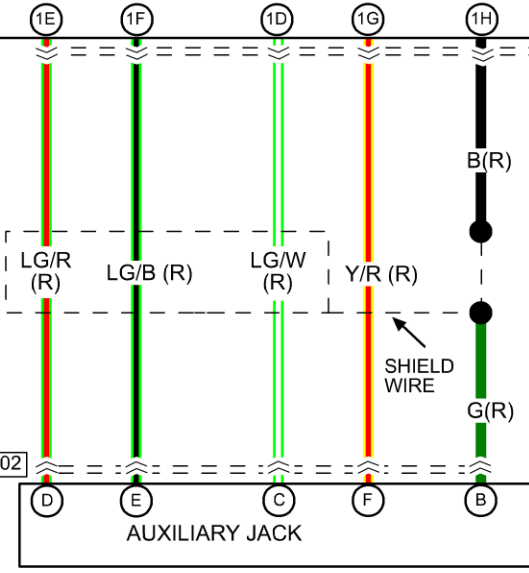

2011 RX-8

GROUND POINT

00G-b

2011 RX-8  
CONTROL SYSTEM

0140-d

FRONT FOG LIGHT

2011 RX-8  
AUDIO SYSTEM (WITH BOSE)

0920-3a

WITH SIRIUS SATELLITE RADIO UNIT

# ...BARE WIRE

DATA LINK  
CONNECTOR 2  
(SECTION 00D)

SIRIUS SATELLITE RADIO UNIT

0920-302

0920-318

0920-318

0920-302

AUDIO UNIT  
(SECTION 0920-3b)