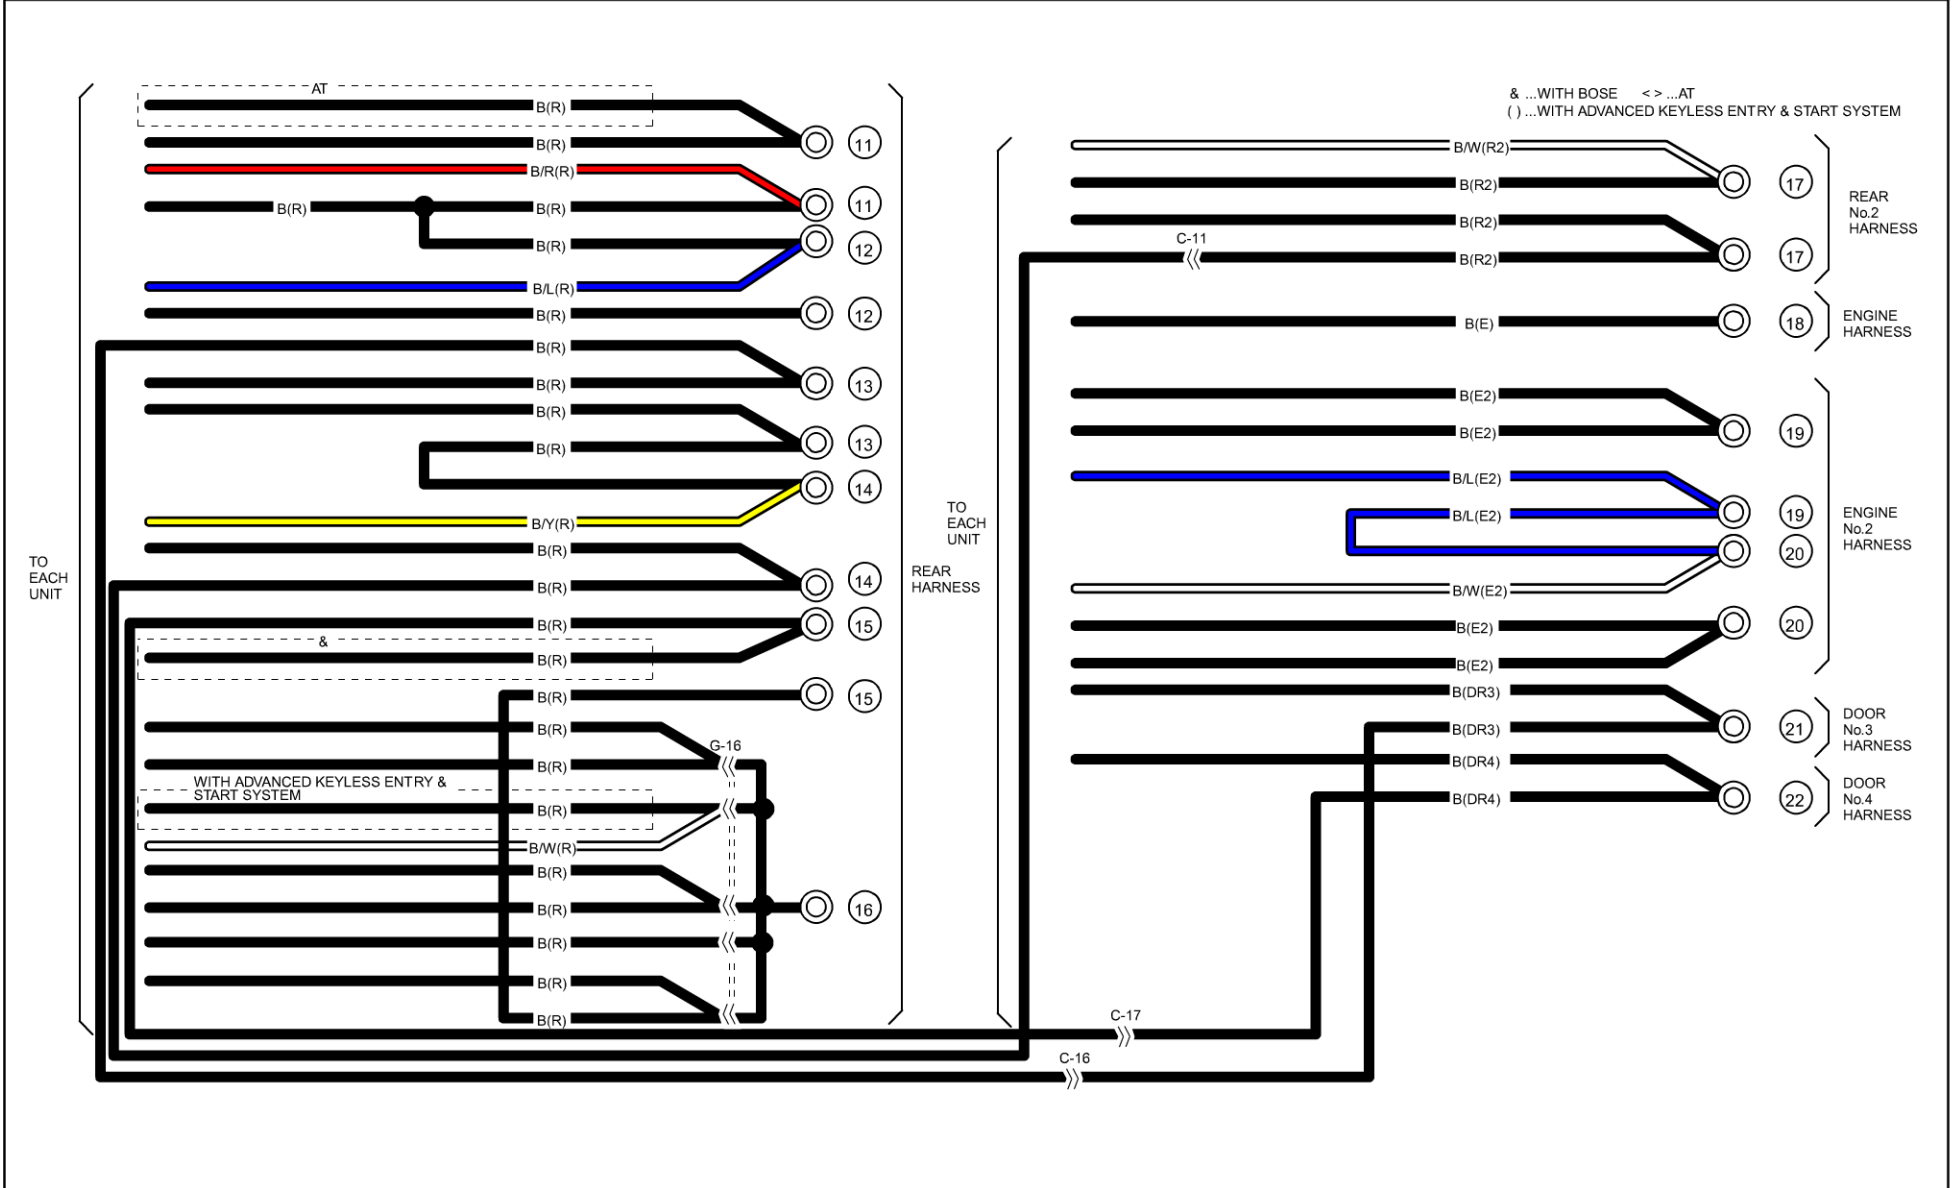

2011 RX-8

GROUND POINT

00G-b

2011 RX-8  
CONTROL SYSTEM

0140-d

FRONT FOG LIGHT

2011 RX-8  
AUDIO SYSTEM (WITH BOSE)

0920-3a

WITH SIRIUS SATELLITE RADIO UNIT

# ...BARE WIRE

DATA LINK  
CONNECTOR 2  
(SECTION 00D)

SIRIUS SATELLITE RADIO UNIT

0920-302

0920-318

0920-318

0920-302

AUDIO UNIT  
(SECTION 0920-3b)