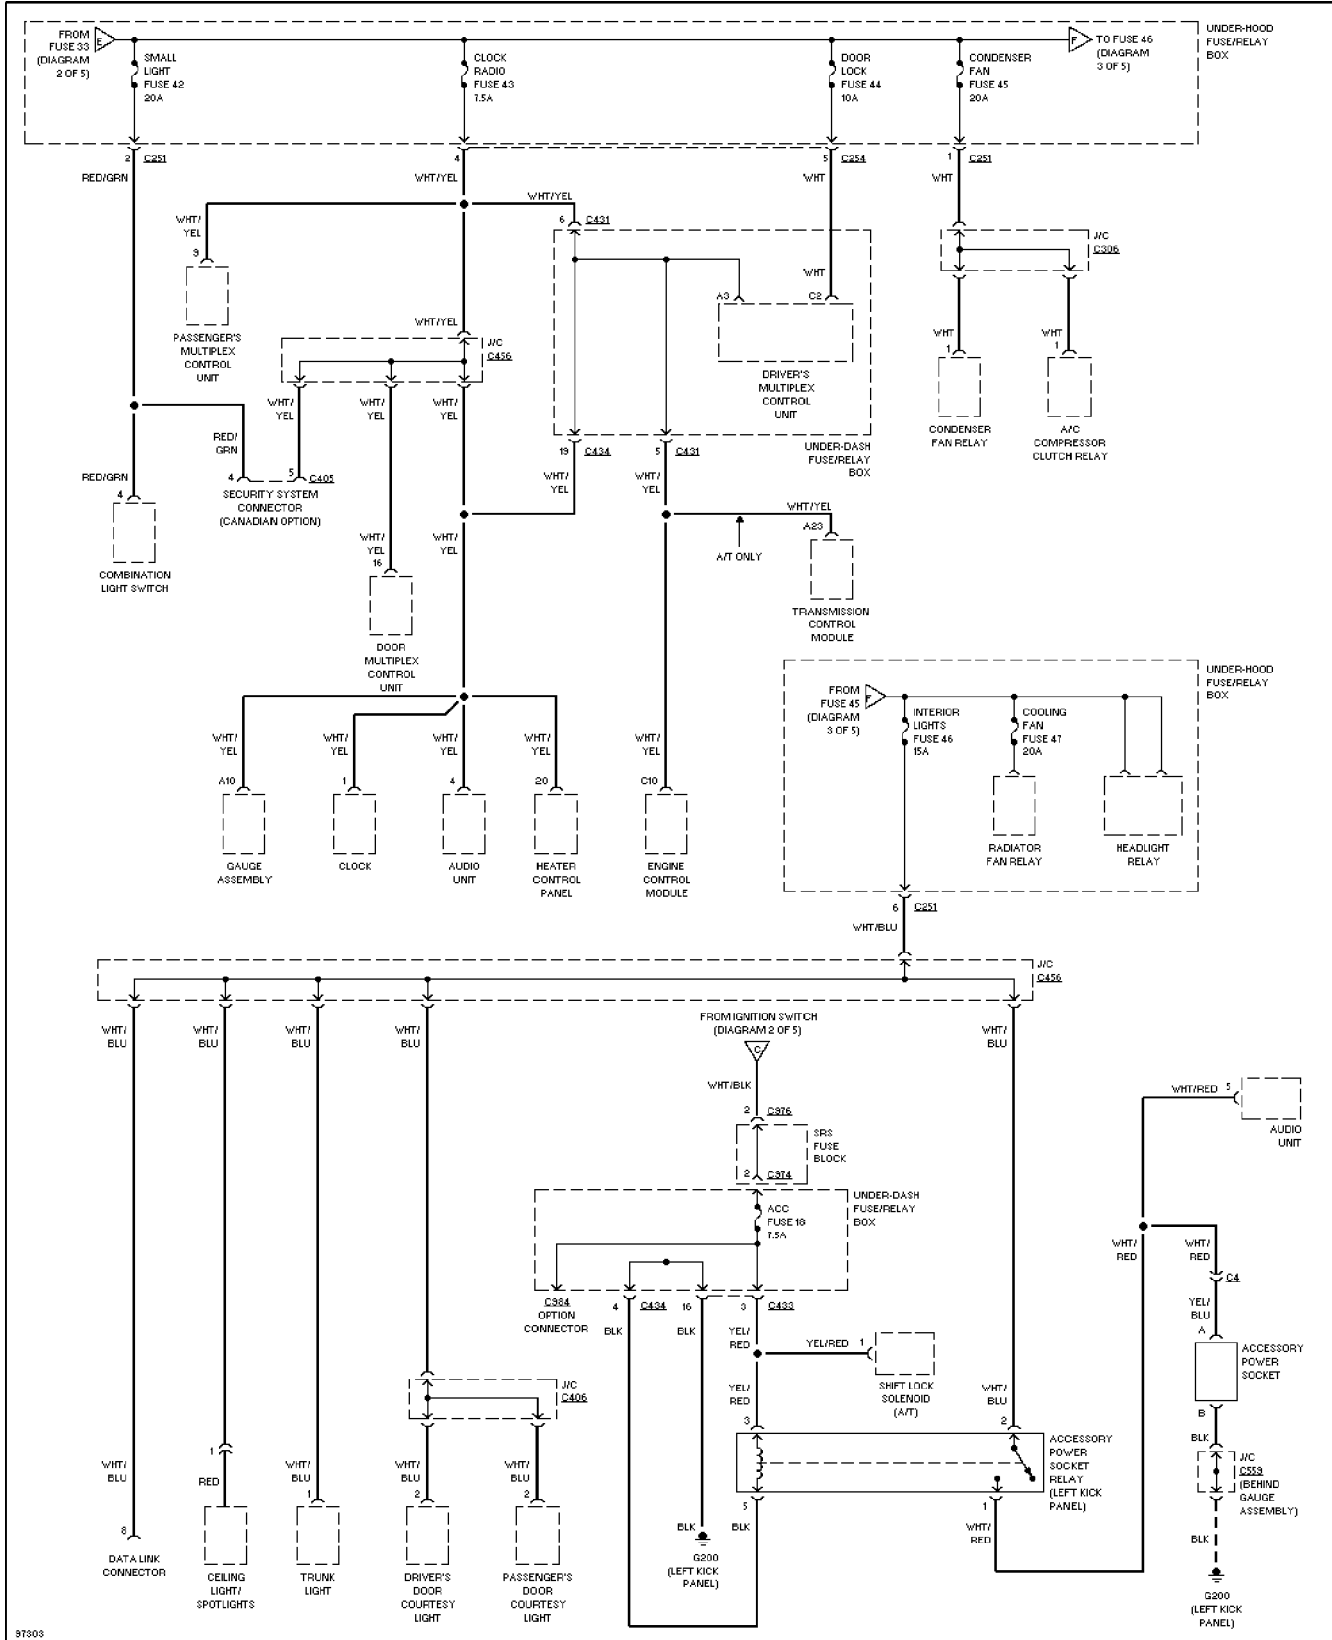

SYSTEM WIRING DIAGRAMS

Air Conditioning Circuits (1 of 2)

1997 Honda Prelude

SYSTEM WIRING DIAGRAMS

Anti-theft Circuit (1 of 2)

1997 Honda Prelude

SYSTEM WIRING DIAGRAMS

Multiplex Control Circuit

SYSTEM WIRING DIAGRAMS

Rear Defogger Circuit

SYSTEM WIRING DIAGRAMS

Ground Distribution Circuit (1 of 4)

1997 Honda Prelude

SYSTEM WIRING DIAGRAMS

Horn Circuit

1997 Honda Prelude

SYSTEM WIRING DIAGRAMS

Power Distribution Circuit (3 of 5)

1997 Honda Prelude

SYSTEM WIRING DIAGRAMS

Power Window Circuit (1 of 2)

1997 Honda Prelude

SYSTEM WIRING DIAGRAMS

Charging Circuit

1997 Honda Prelude

SYSTEM WIRING DIAGRAMS

Wiper/Washer Circuit

1997 Honda Prelude