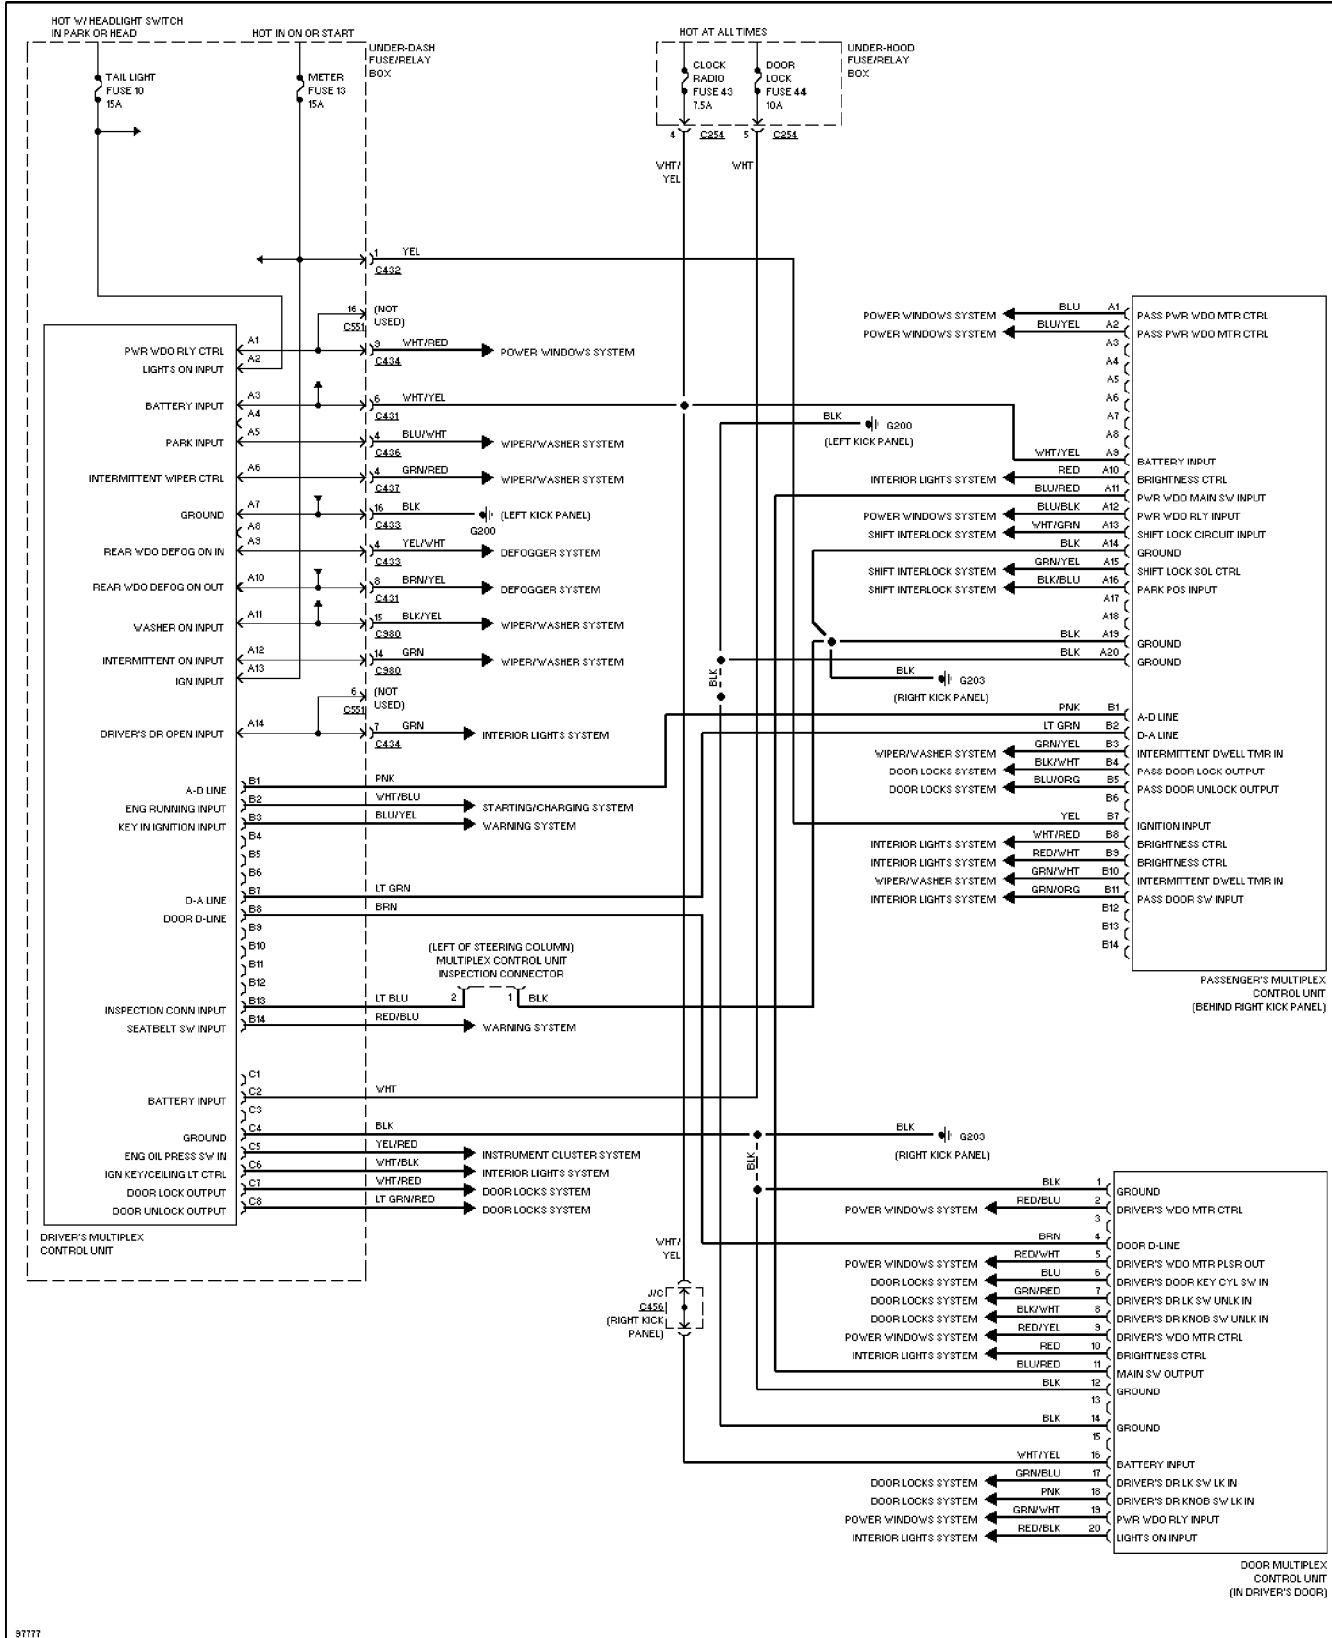

SYSTEM WIRING DIAGRAMS

Air Conditioning Circuits (1 of 2)

1997 Honda Prelude

SYSTEM WIRING DIAGRAMS

Anti-theft Circuit (1 of 2)

1997 Honda Prelude

SYSTEM WIRING DIAGRAMS

Multiplex Control Circuit

SYSTEM WIRING DIAGRAMS

Rear Defogger Circuit

SYSTEM WIRING DIAGRAMS

Ground Distribution Circuit (1 of 4)

1997 Honda Prelude

SYSTEM WIRING DIAGRAMS

Horn Circuit

1997 Honda Prelude

SYSTEM WIRING DIAGRAMS

Power Distribution Circuit (3 of 5)

1997 Honda Prelude

SYSTEM WIRING DIAGRAMS

Power Window Circuit (1 of 2)

1997 Honda Prelude

SYSTEM WIRING DIAGRAMS

Charging Circuit

1997 Honda Prelude

SYSTEM WIRING DIAGRAMS

Wiper/Washer Circuit

1997 Honda Prelude