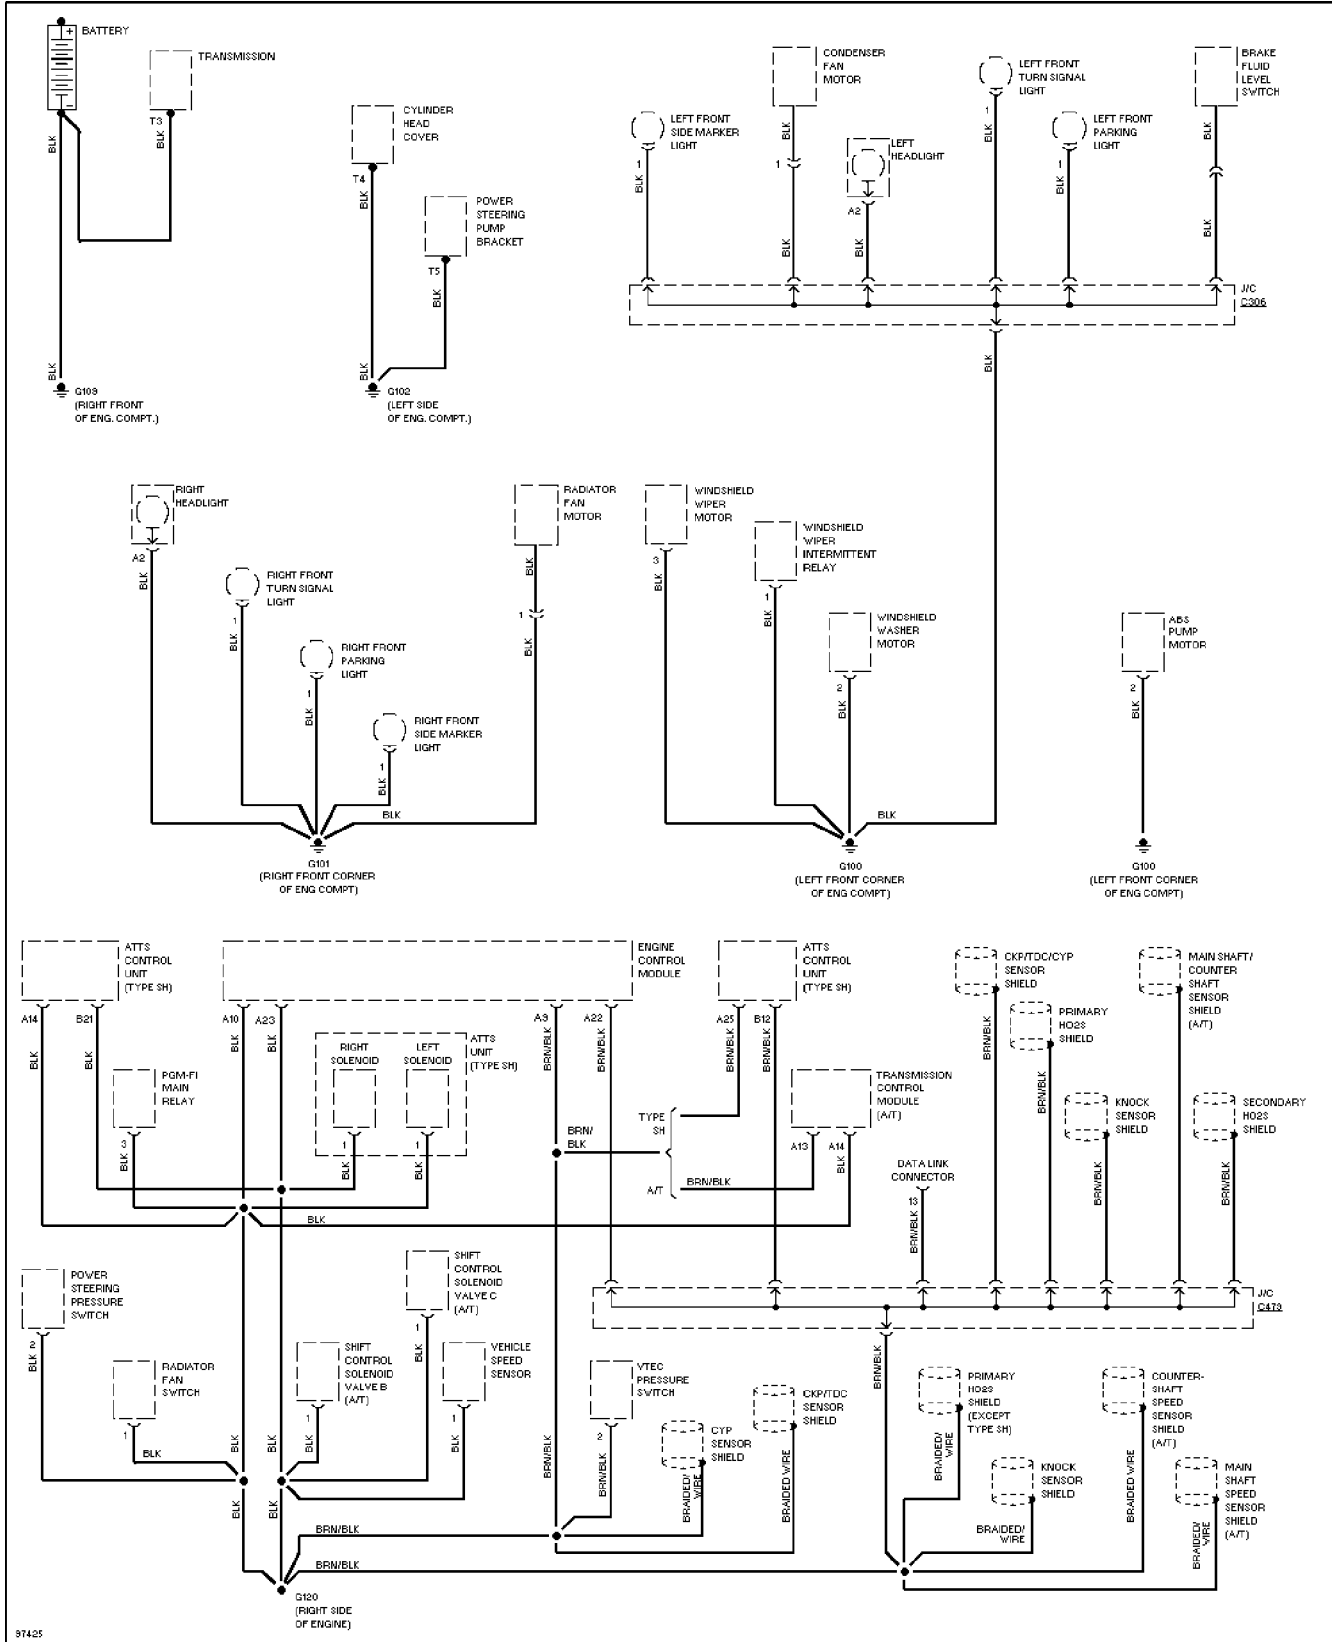

SYSTEM WIRING DIAGRAMS

Air Conditioning Circuits (1 of 2)

1997 Honda Prelude

SYSTEM WIRING DIAGRAMS

Anti-theft Circuit (1 of 2)

1997 Honda Prelude

SYSTEM WIRING DIAGRAMS

Multiplex Control Circuit

SYSTEM WIRING DIAGRAMS

Rear Defogger Circuit

SYSTEM WIRING DIAGRAMS

Ground Distribution Circuit (1 of 4)

1997 Honda Prelude

SYSTEM WIRING DIAGRAMS

Horn Circuit

1997 Honda Prelude

SYSTEM WIRING DIAGRAMS

Power Distribution Circuit (3 of 5)

1997 Honda Prelude

SYSTEM WIRING DIAGRAMS

Power Window Circuit (1 of 2)

1997 Honda Prelude

SYSTEM WIRING DIAGRAMS

Charging Circuit

1997 Honda Prelude

SYSTEM WIRING DIAGRAMS

Wiper/Washer Circuit

1997 Honda Prelude