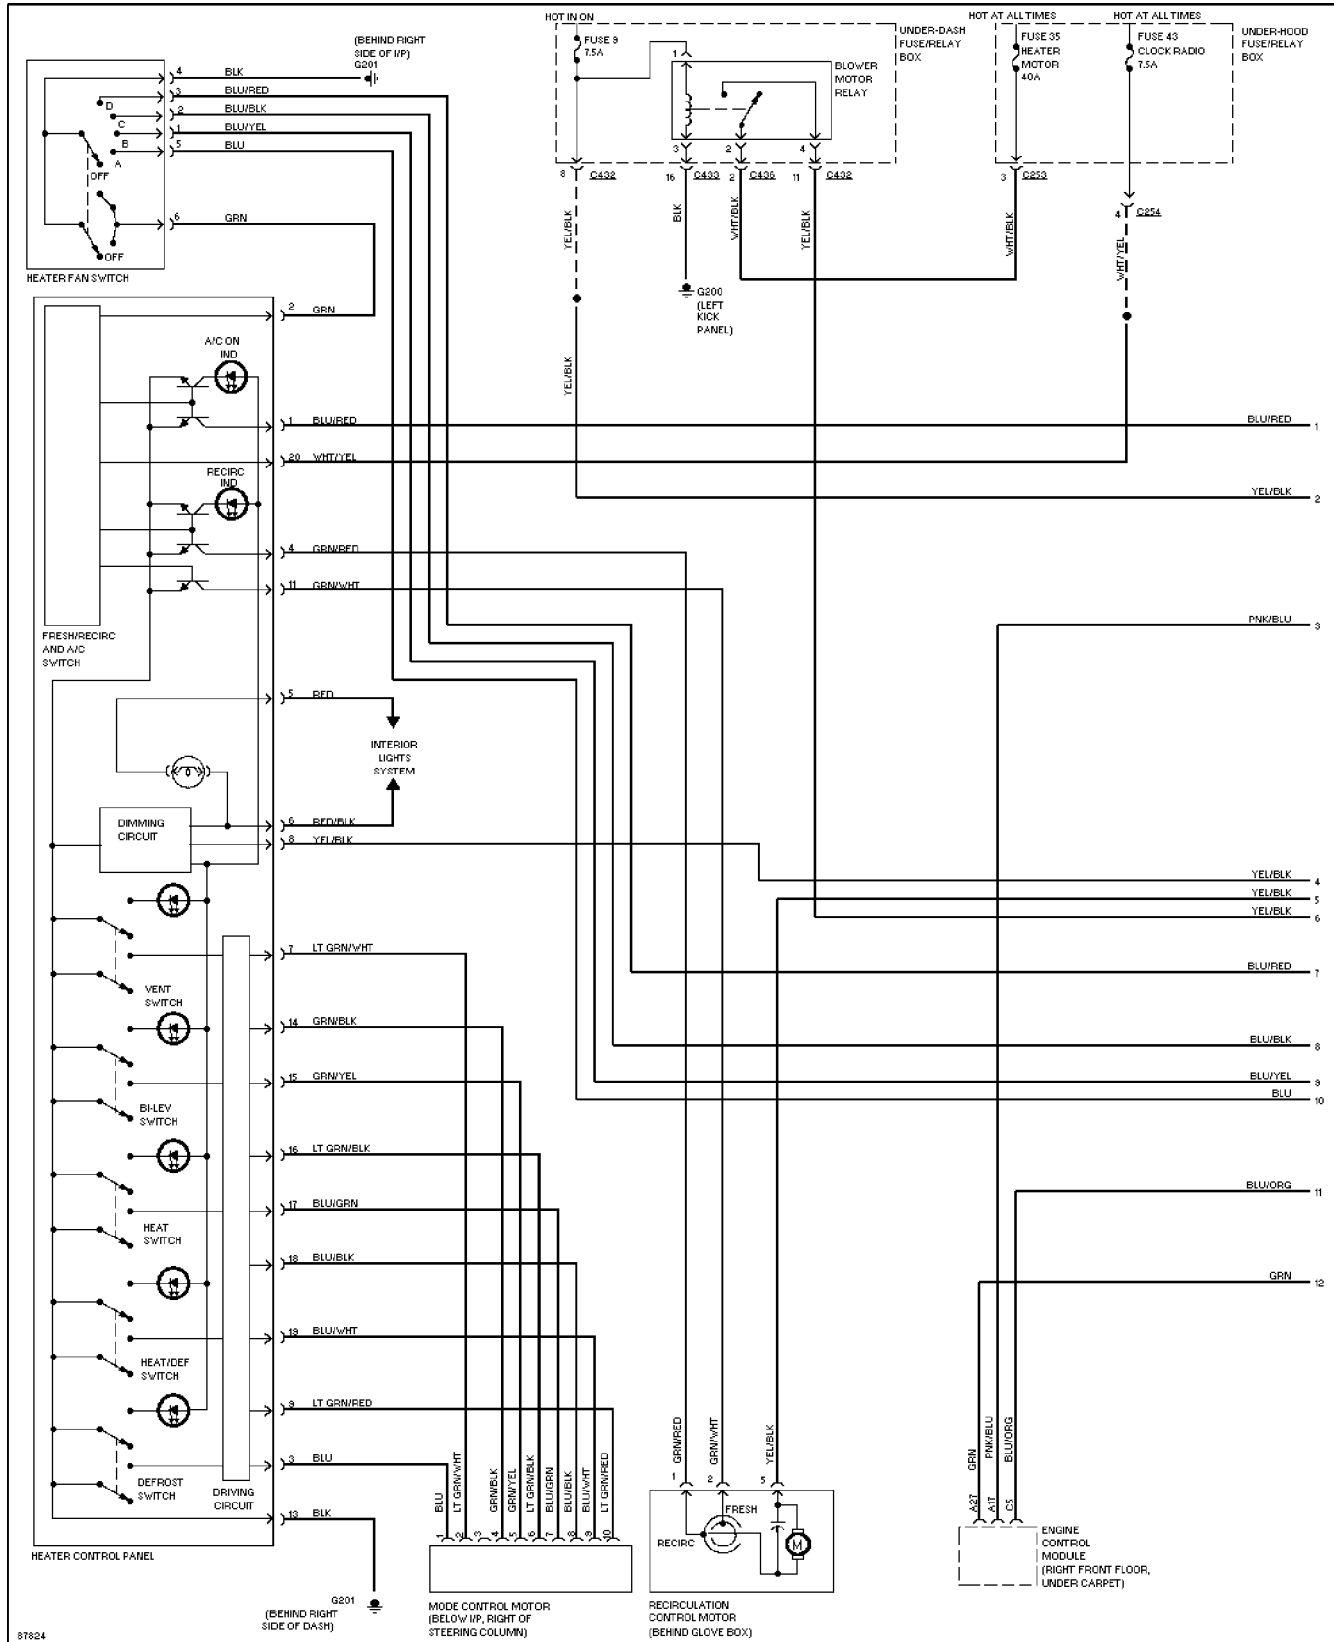

SYSTEM WIRING DIAGRAMS

Air Conditioning Circuits (1 of 2)

1997 Honda Prelude

SYSTEM WIRING DIAGRAMS

Anti-theft Circuit (1 of 2)

1997 Honda Prelude

SYSTEM WIRING DIAGRAMS

Multiplex Control Circuit

SYSTEM WIRING DIAGRAMS

Rear Defogger Circuit

SYSTEM WIRING DIAGRAMS

Ground Distribution Circuit (1 of 4)

1997 Honda Prelude

SYSTEM WIRING DIAGRAMS

Horn Circuit

1997 Honda Prelude

SYSTEM WIRING DIAGRAMS

Power Distribution Circuit (3 of 5)

1997 Honda Prelude

SYSTEM WIRING DIAGRAMS

Power Window Circuit (1 of 2)

1997 Honda Prelude

SYSTEM WIRING DIAGRAMS

Charging Circuit

1997 Honda Prelude

SYSTEM WIRING DIAGRAMS

Wiper/Washer Circuit

1997 Honda Prelude