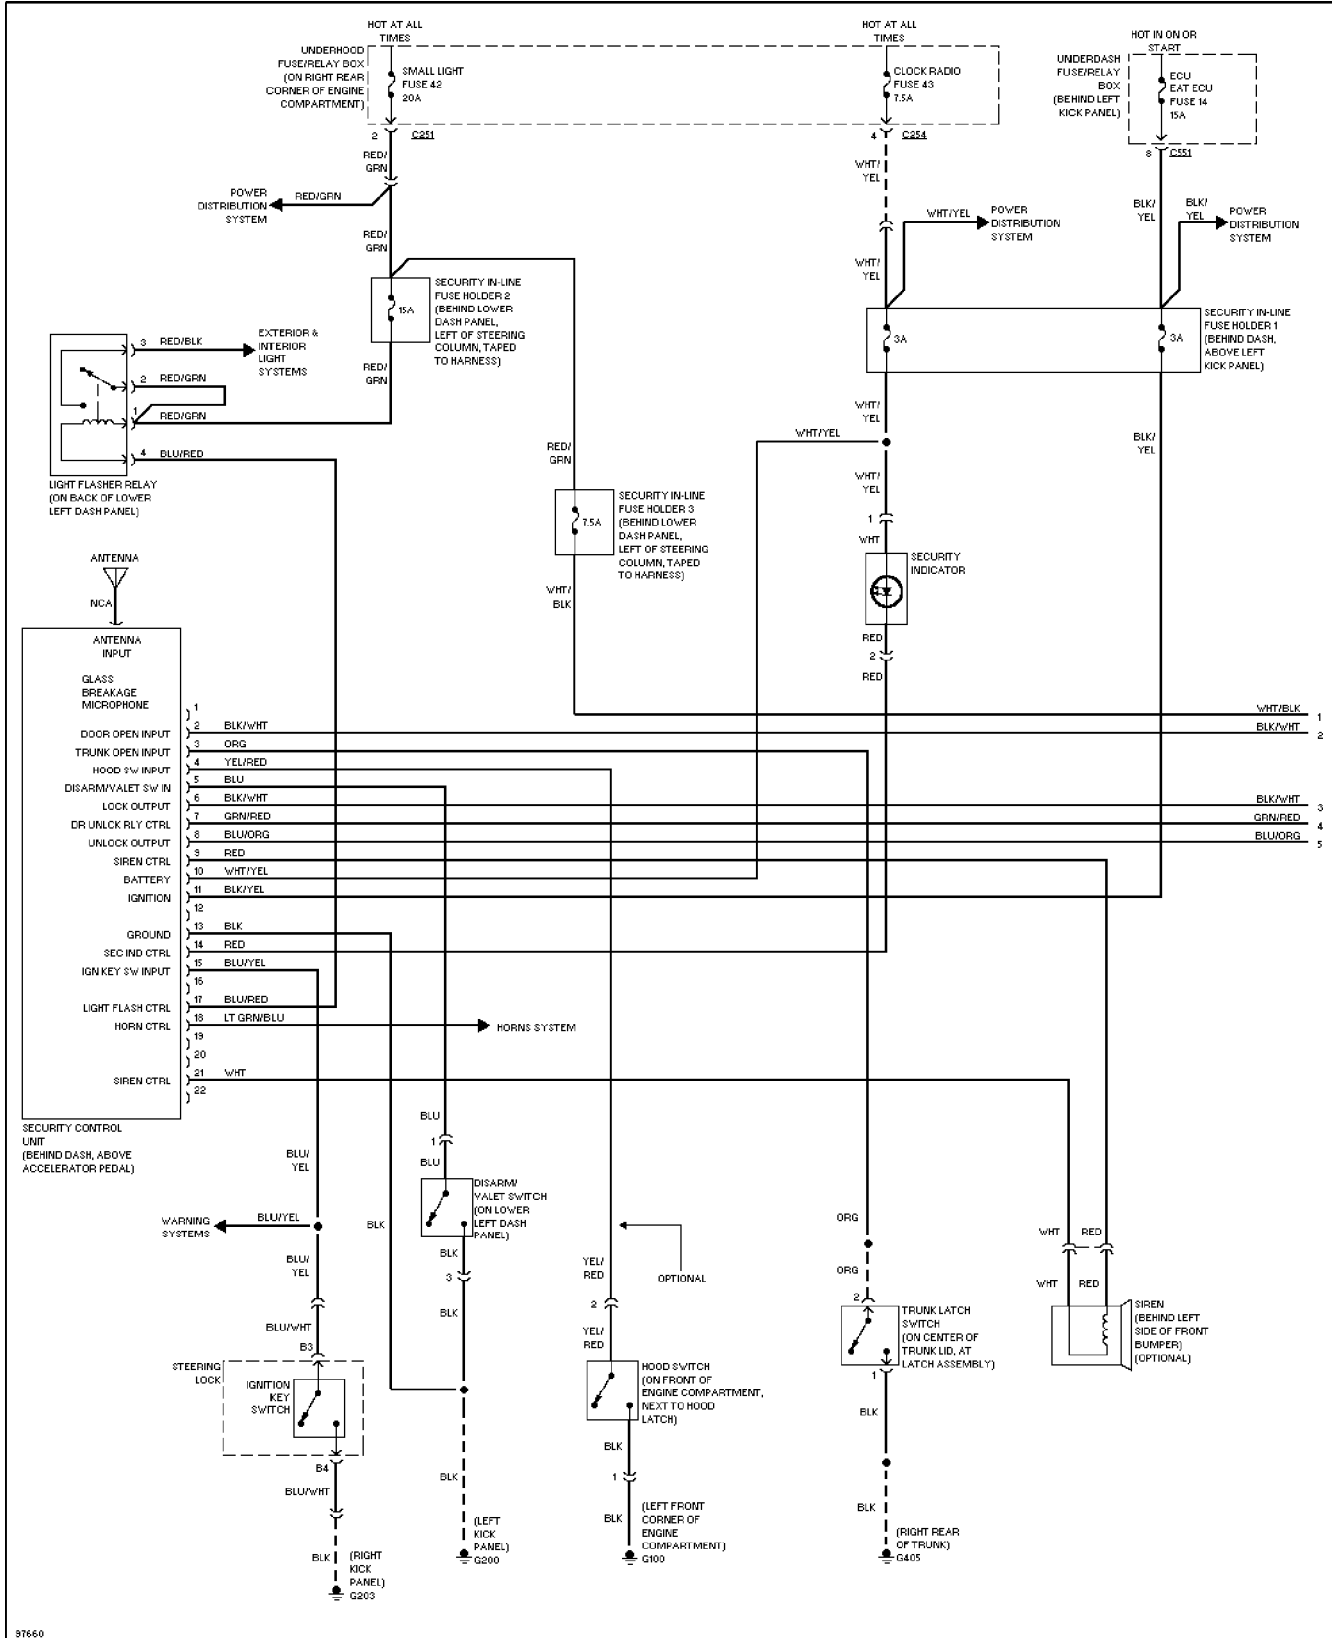

SYSTEM WIRING DIAGRAMS

Air Conditioning Circuits (1 of 2)

1997 Honda Prelude

SYSTEM WIRING DIAGRAMS

Anti-theft Circuit (1 of 2)

1997 Honda Prelude

SYSTEM WIRING DIAGRAMS

Multiplex Control Circuit

SYSTEM WIRING DIAGRAMS

Rear Defogger Circuit

SYSTEM WIRING DIAGRAMS

Ground Distribution Circuit (1 of 4)

1997 Honda Prelude

SYSTEM WIRING DIAGRAMS

Horn Circuit

1997 Honda Prelude

SYSTEM WIRING DIAGRAMS

Power Distribution Circuit (3 of 5)

1997 Honda Prelude

SYSTEM WIRING DIAGRAMS

Power Window Circuit (1 of 2)

1997 Honda Prelude

SYSTEM WIRING DIAGRAMS

Charging Circuit

1997 Honda Prelude

SYSTEM WIRING DIAGRAMS

Wiper/Washer Circuit

1997 Honda Prelude