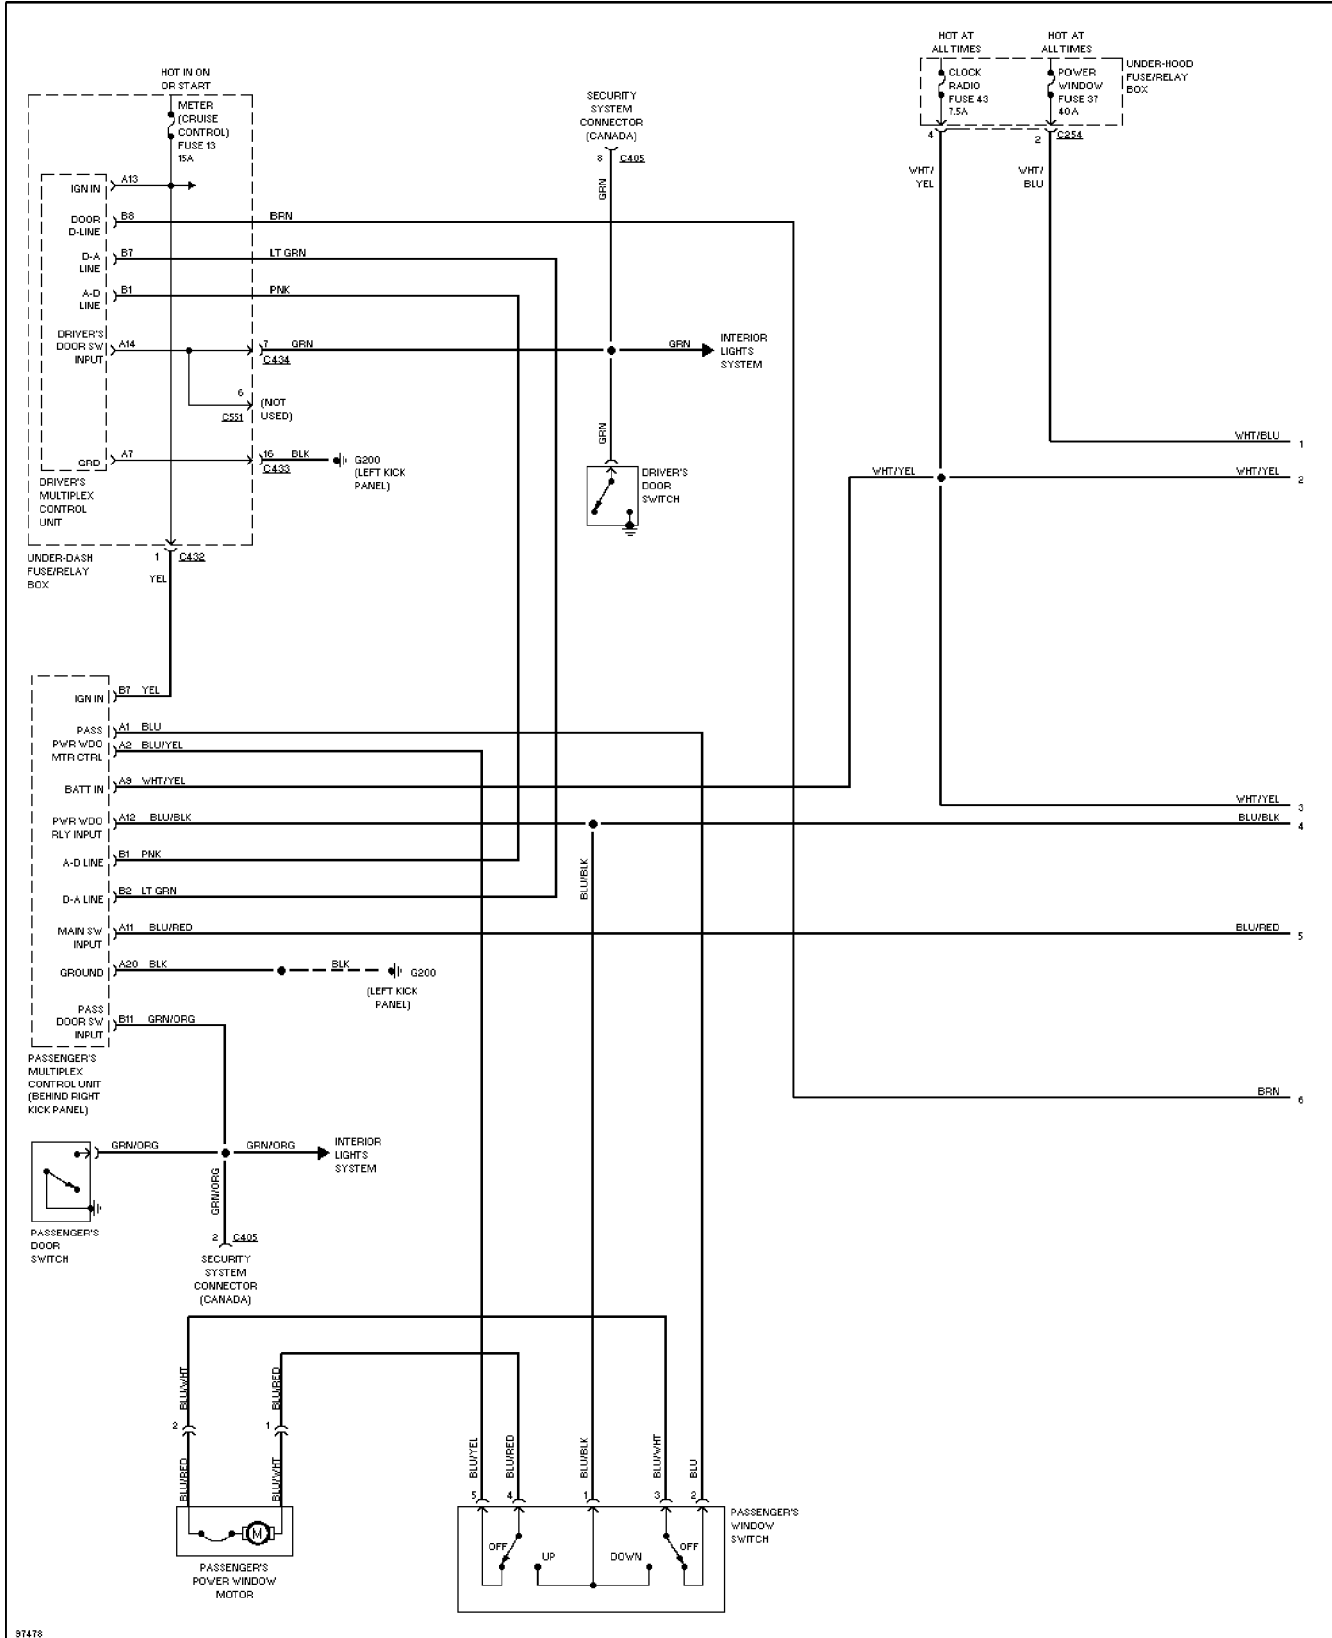

SYSTEM WIRING DIAGRAMS

Air Conditioning Circuits (1 of 2)

1997 Honda Prelude

SYSTEM WIRING DIAGRAMS

Anti-theft Circuit (1 of 2)

1997 Honda Prelude

SYSTEM WIRING DIAGRAMS

Multiplex Control Circuit

SYSTEM WIRING DIAGRAMS

Rear Defogger Circuit

SYSTEM WIRING DIAGRAMS

Ground Distribution Circuit (1 of 4)

1997 Honda Prelude

SYSTEM WIRING DIAGRAMS

Horn Circuit

1997 Honda Prelude

SYSTEM WIRING DIAGRAMS

Power Distribution Circuit (3 of 5)

1997 Honda Prelude

SYSTEM WIRING DIAGRAMS

Power Window Circuit (1 of 2)

1997 Honda Prelude

SYSTEM WIRING DIAGRAMS

Charging Circuit

1997 Honda Prelude

SYSTEM WIRING DIAGRAMS

Wiper/Washer Circuit

1997 Honda Prelude