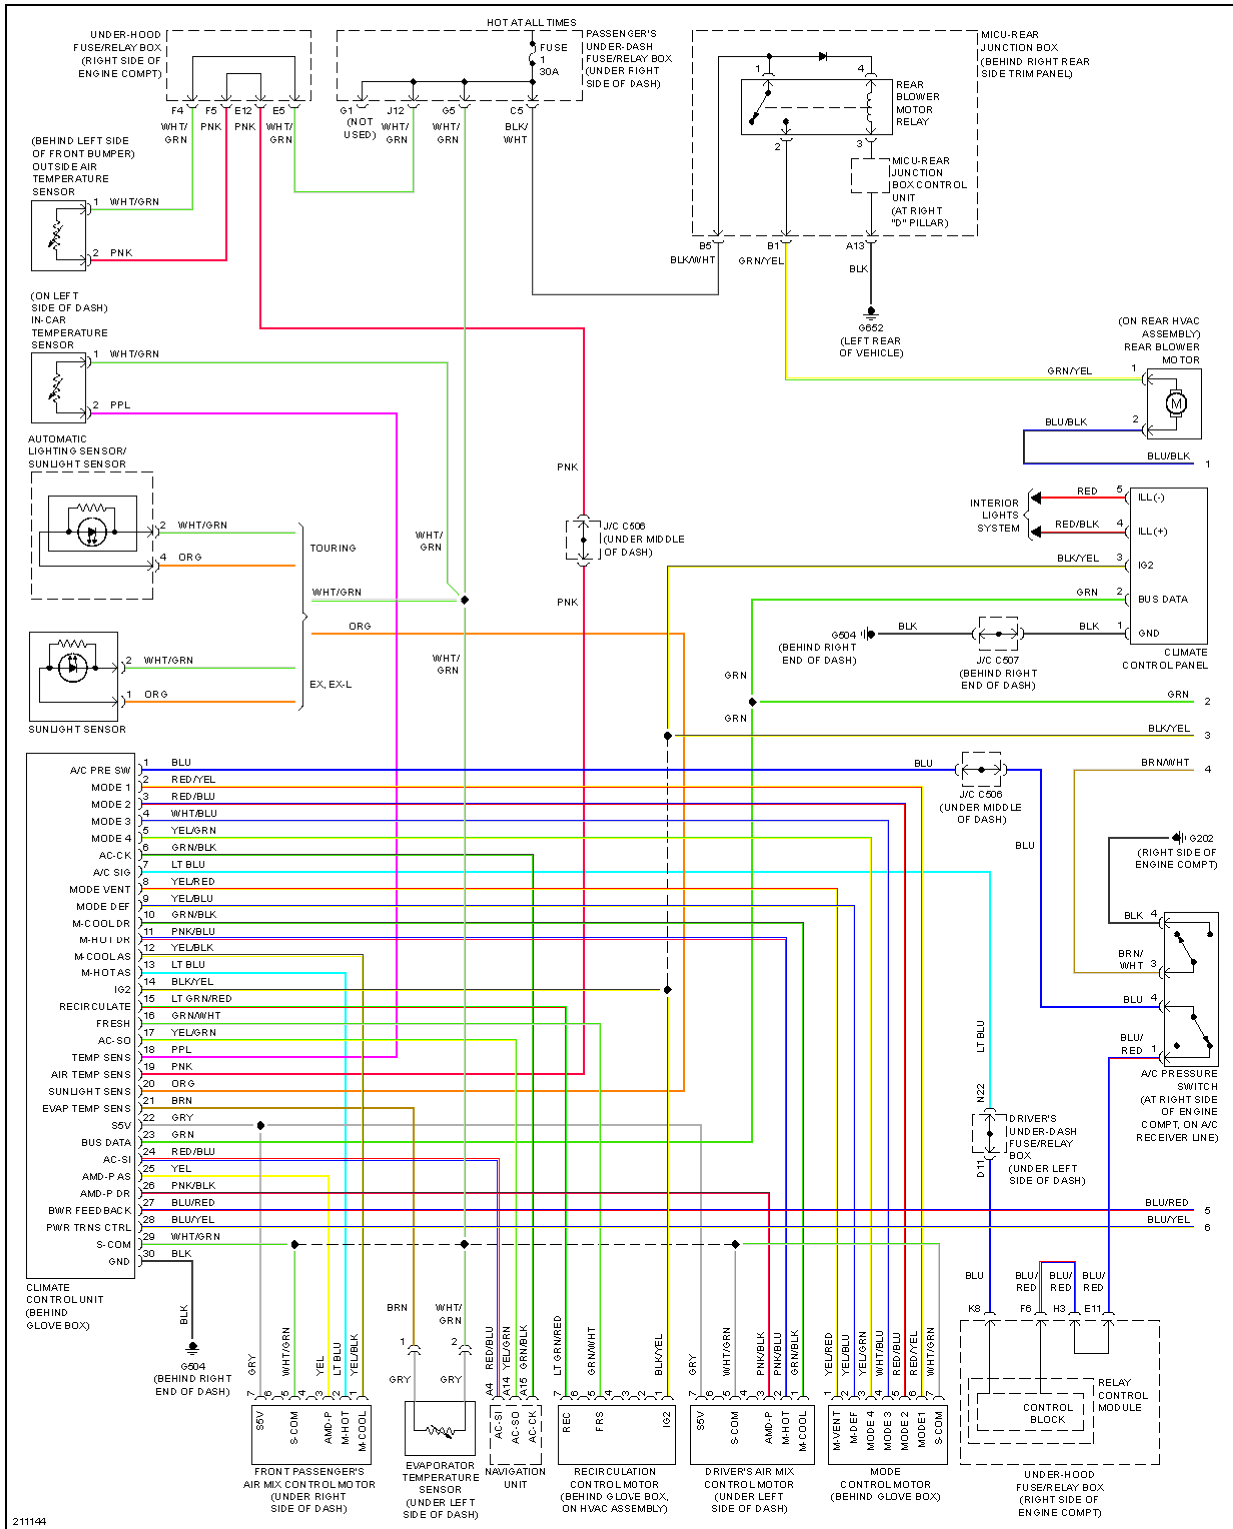

2006 Honda Odyssey LX

2006 SYSTEM WIRING DIAGRAMS Honda - Odyssey

Fig. 1: Automatic A/C Circuit, EX, EX-L, Touring (1 of 3)

2006 Honda Odyssey LX

2006 SYSTEM WIRING DIAGRAMS Honda - Odyssey

ANTI-LOCK BRAKES

2006 Honda Odyssey LX

2006 SYSTEM WIRING DIAGRAMS Honda - Odyssey

Fig. 9: Body Control Modules Circuit

2006 Honda Odyssey LX

2006 SYSTEM WIRING DIAGRAMS Honda - Odyssey

Fig. 19: Engine Performance Circuit (4 of 6)

2006 Honda Odyssey LX

2006 SYSTEM WIRING DIAGRAMS Honda - Odyssey

Fig. 22: Back-up Lamps Circuit

2006 Honda Odyssey LX

2006 SYSTEM WIRING DIAGRAMS Honda - Odyssey

Fig. 28: Ground Distribution Circuit (4 of 4)

2006 Honda Odyssey LX

2006 SYSTEM WIRING DIAGRAMS Honda - Odyssey

Fig. 36: Headlights Circuit, Touring W/O DRL (2 of 2)

2006 Honda Odyssey LX

2006 SYSTEM WIRING DIAGRAMS Honda - Odyssey

Fig. 39: Instrument Cluster Circuit (2 of 2)