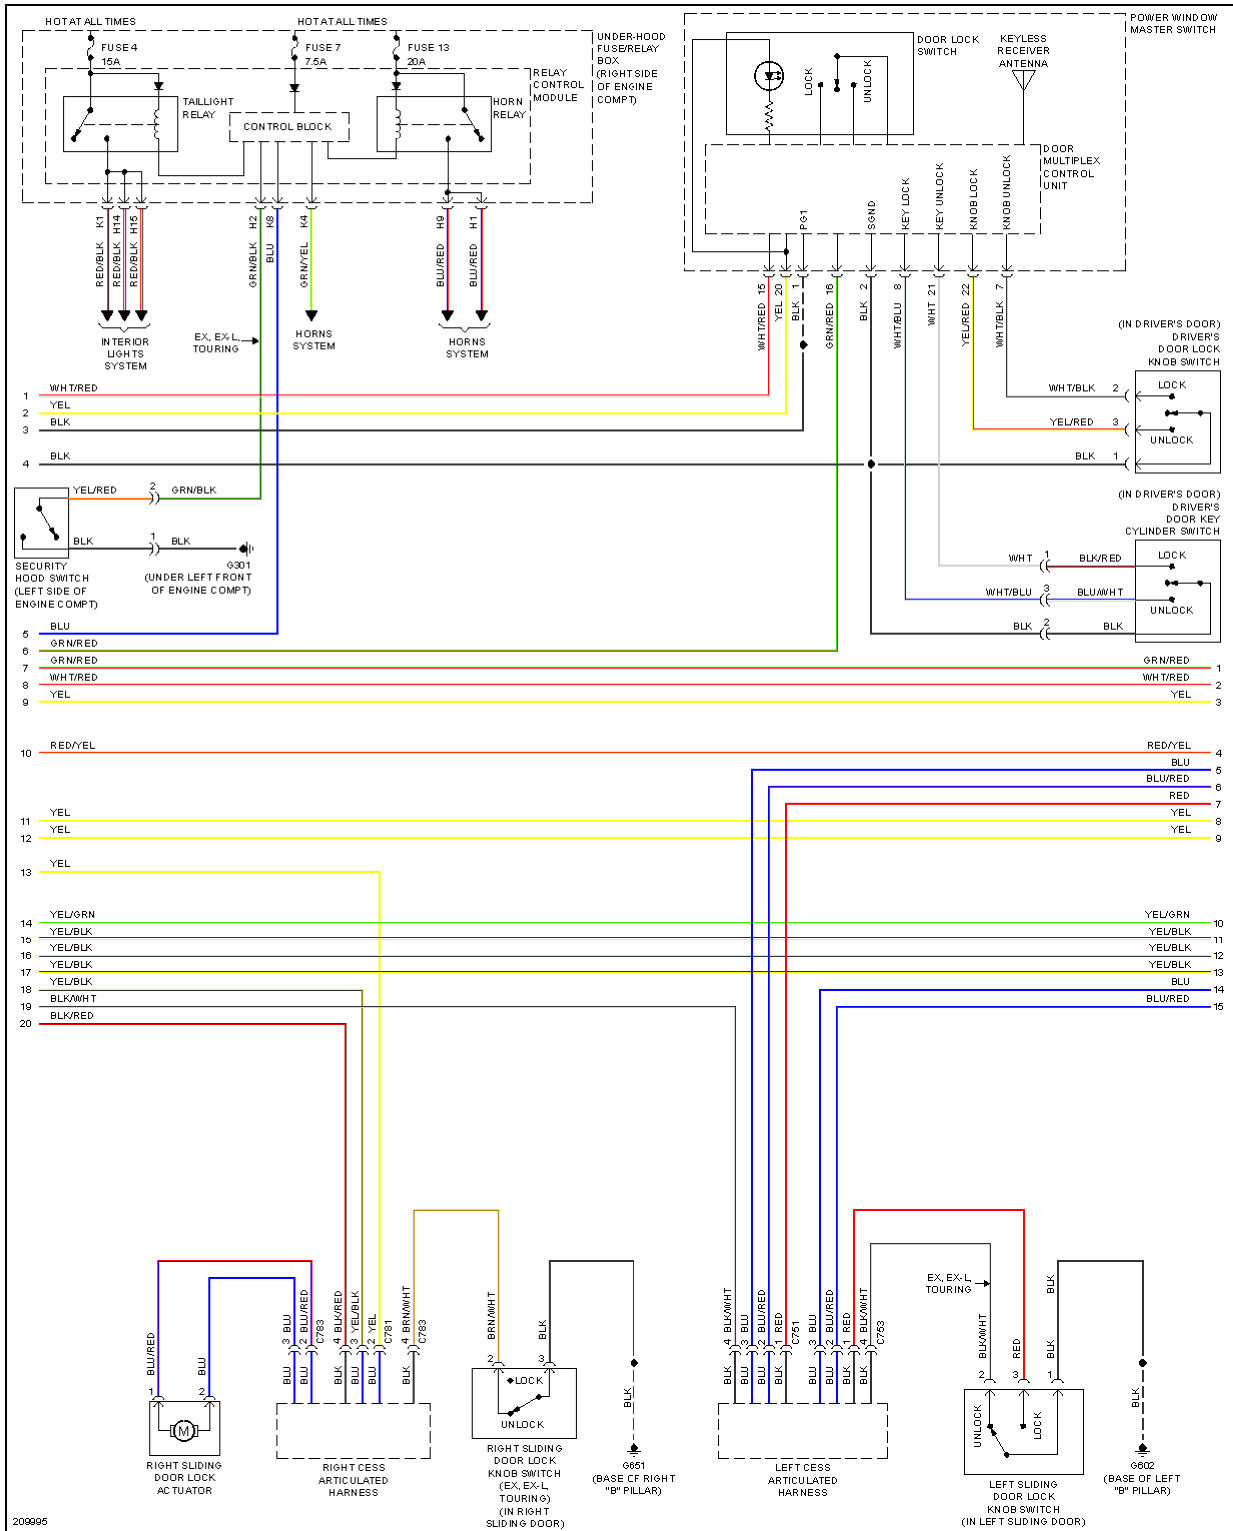

2006 Honda Odyssey LX

2006 SYSTEM WIRING DIAGRAMS Honda - Odyssey

Fig. 36: Headlights Circuit, Touring W/O DRL (2 of 2)

2006 Honda Odyssey LX

2006 SYSTEM WIRING DIAGRAMS Honda - Odyssey

Fig. 39: Instrument Cluster Circuit (2 of 2)

2006 Honda Odyssey LX

2006 SYSTEM WIRING DIAGRAMS Honda - Odyssey

Fig. 43: Instrument Illumination Circuit, EX, EX-L, Touring (2 of 2)

2006 Honda Odyssey LX

2006 SYSTEM WIRING DIAGRAMS Honda - Odyssey

Fig. 51: Power Distribution Circuit (1 of 5)

2006 Honda Odyssey LX

2006 SYSTEM WIRING DIAGRAMS Honda - Odyssey

Fig. 57: Power Door Locks Circuit (2 of 3)

2006 Honda Odyssey LX

2006 SYSTEM WIRING DIAGRAMS Honda - Odyssey

Fig. 65: Power Seat Circuit

2006 Honda Odyssey LX

2006 SYSTEM WIRING DIAGRAMS Honda - Odyssey

Fig. 71: Radio Circuit, EX-L W/O Navigation (1 of 2)

2006 Honda Odyssey LX

2006 SYSTEM WIRING DIAGRAMS Honda - Odyssey

Fig. 79: Radio Circuit, Touring W/O Navigation (2 of 2)