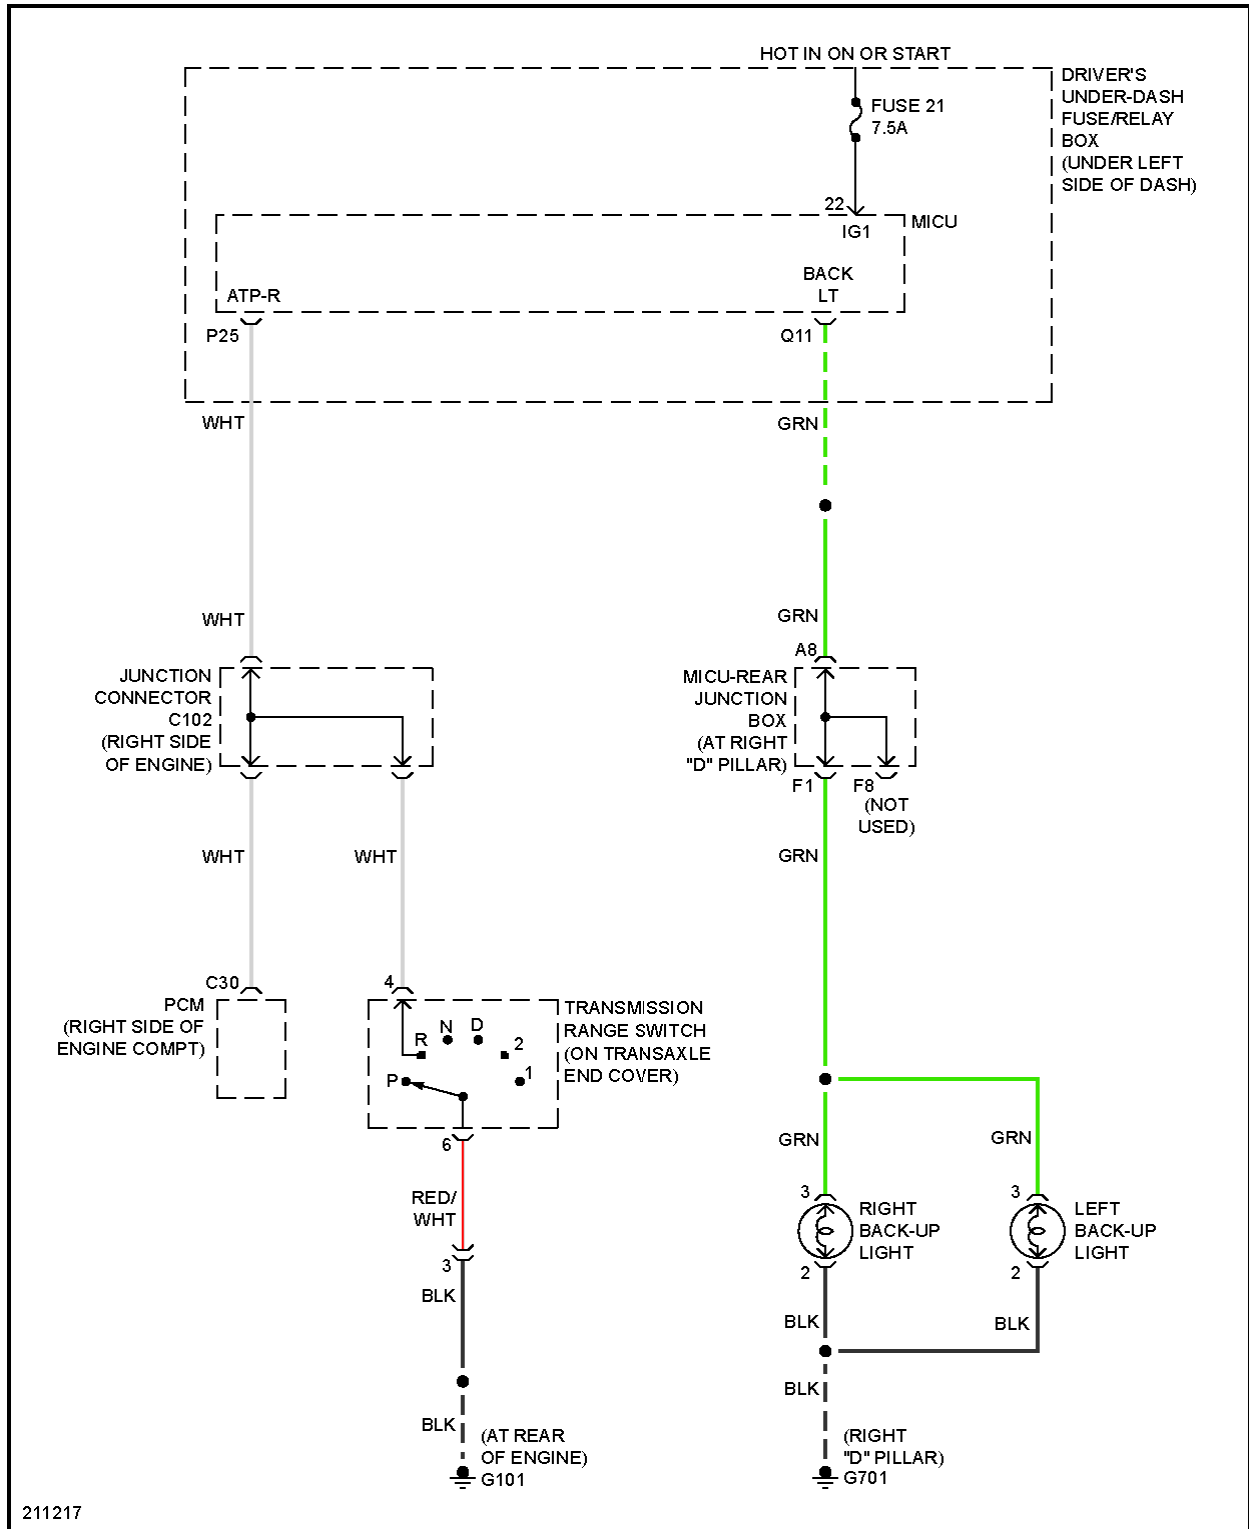

2006 Honda Odyssey LX

2006 SYSTEM WIRING DIAGRAMS Honda - Odyssey

Fig. 9: Body Control Modules Circuit

2006 Honda Odyssey LX

2006 SYSTEM WIRING DIAGRAMS Honda - Odyssey

Fig. 19: Engine Performance Circuit (4 of 6)

2006 Honda Odyssey LX

2006 SYSTEM WIRING DIAGRAMS Honda - Odyssey

Fig. 22: Back-up Lamps Circuit

2006 Honda Odyssey LX

2006 SYSTEM WIRING DIAGRAMS Honda - Odyssey

Fig. 28: Ground Distribution Circuit (4 of 4)

2006 Honda Odyssey LX

2006 SYSTEM WIRING DIAGRAMS Honda - Odyssey

Fig. 36: Headlights Circuit, Touring W/O DRL (2 of 2)

2006 Honda Odyssey LX

2006 SYSTEM WIRING DIAGRAMS Honda - Odyssey

Fig. 39: Instrument Cluster Circuit (2 of 2)

2006 Honda Odyssey LX

2006 SYSTEM WIRING DIAGRAMS Honda - Odyssey

Fig. 43: Instrument Illumination Circuit, EX, EX-L, Touring (2 of 2)

2006 Honda Odyssey LX

2006 SYSTEM WIRING DIAGRAMS Honda - Odyssey

Fig. 51: Power Distribution Circuit (1 of 5)