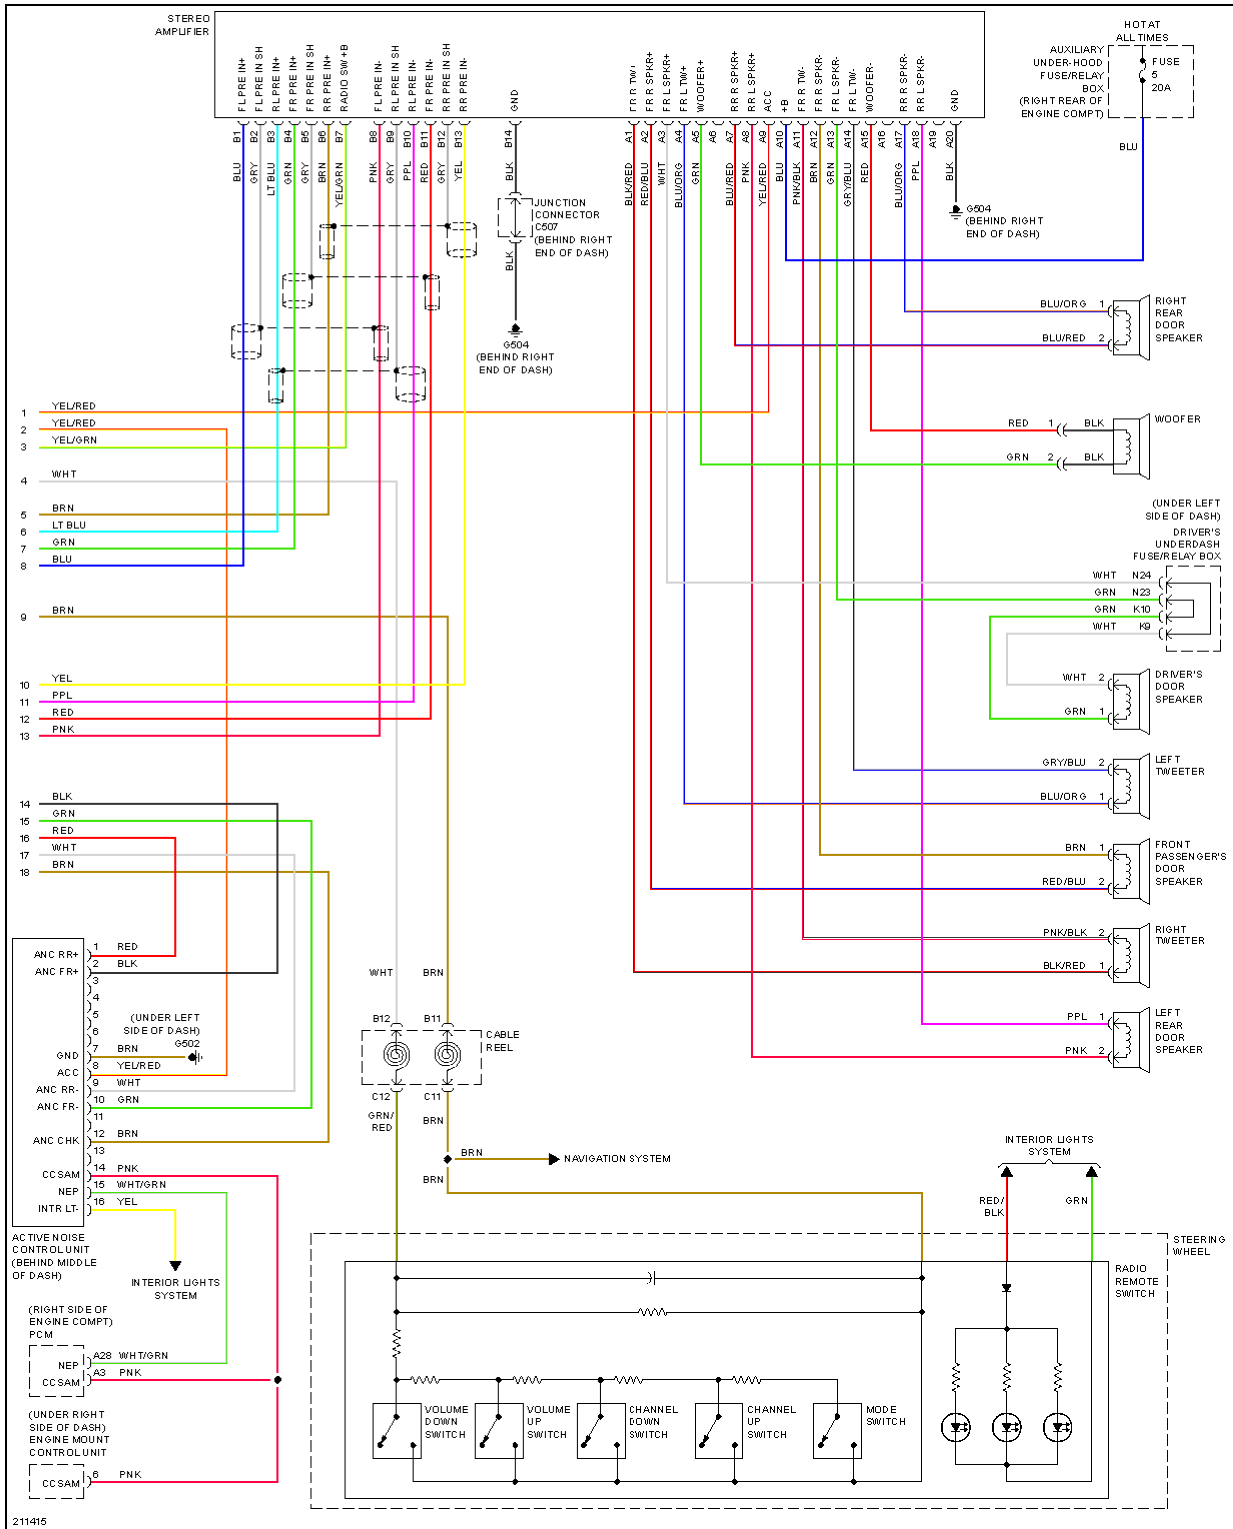

2006 Honda Odyssey LX

2006 SYSTEM WIRING DIAGRAMS Honda - Odyssey

Fig. 36: Headlights Circuit, Touring W/O DRL (2 of 2)

2006 Honda Odyssey LX

2006 SYSTEM WIRING DIAGRAMS Honda - Odyssey

Fig. 39: Instrument Cluster Circuit (2 of 2)

2006 Honda Odyssey LX

2006 SYSTEM WIRING DIAGRAMS Honda - Odyssey

Fig. 43: Instrument Illumination Circuit, EX, EX-L, Touring (2 of 2)

2006 Honda Odyssey LX

2006 SYSTEM WIRING DIAGRAMS Honda - Odyssey

Fig. 51: Power Distribution Circuit (1 of 5)

2006 Honda Odyssey LX

2006 SYSTEM WIRING DIAGRAMS Honda - Odyssey

Fig. 57: Power Door Locks Circuit (2 of 3)

2006 Honda Odyssey LX

2006 SYSTEM WIRING DIAGRAMS Honda - Odyssey

Fig. 65: Power Seat Circuit

2006 Honda Odyssey LX

2006 SYSTEM WIRING DIAGRAMS Honda - Odyssey

Fig. 71: Radio Circuit, EX-L W/O Navigation (1 of 2)

2006 Honda Odyssey LX

2006 SYSTEM WIRING DIAGRAMS Honda - Odyssey

Fig. 79: Radio Circuit, Touring W/O Navigation (2 of 2)