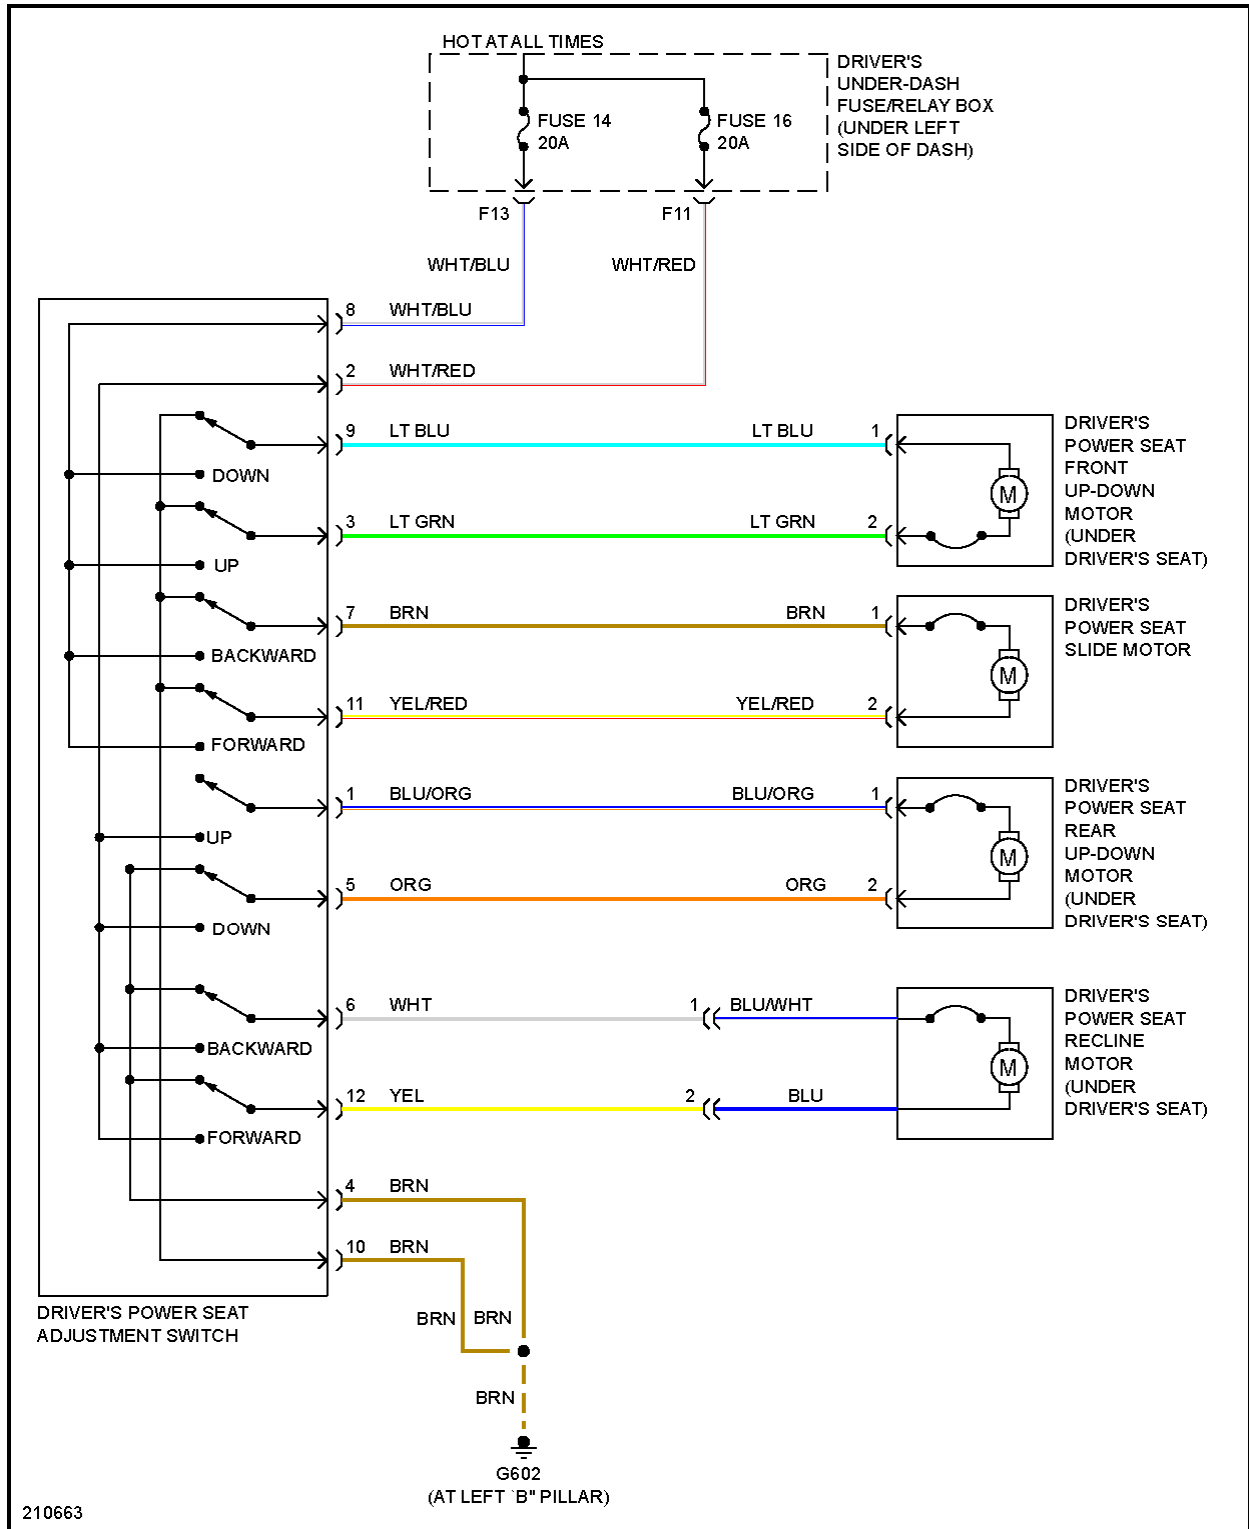

2006 Honda Odyssey LX

2006 SYSTEM WIRING DIAGRAMS Honda - Odyssey

Fig. 36: Headlights Circuit, Touring W/O DRL (2 of 2)

2006 Honda Odyssey LX

2006 SYSTEM WIRING DIAGRAMS Honda - Odyssey

Fig. 39: Instrument Cluster Circuit (2 of 2)

2006 Honda Odyssey LX

2006 SYSTEM WIRING DIAGRAMS Honda - Odyssey

Fig. 43: Instrument Illumination Circuit, EX, EX-L, Touring (2 of 2)

2006 Honda Odyssey LX

2006 SYSTEM WIRING DIAGRAMS Honda - Odyssey

Fig. 51: Power Distribution Circuit (1 of 5)

2006 Honda Odyssey LX

2006 SYSTEM WIRING DIAGRAMS Honda - Odyssey

Fig. 57: Power Door Locks Circuit (2 of 3)

2006 Honda Odyssey LX

2006 SYSTEM WIRING DIAGRAMS Honda - Odyssey

Fig. 65: Power Seat Circuit

2006 Honda Odyssey LX

2006 SYSTEM WIRING DIAGRAMS Honda - Odyssey

Fig. 71: Radio Circuit, EX-L W/O Navigation (1 of 2)

2006 Honda Odyssey LX

2006 SYSTEM WIRING DIAGRAMS Honda - Odyssey

Fig. 79: Radio Circuit, Touring W/O Navigation (2 of 2)