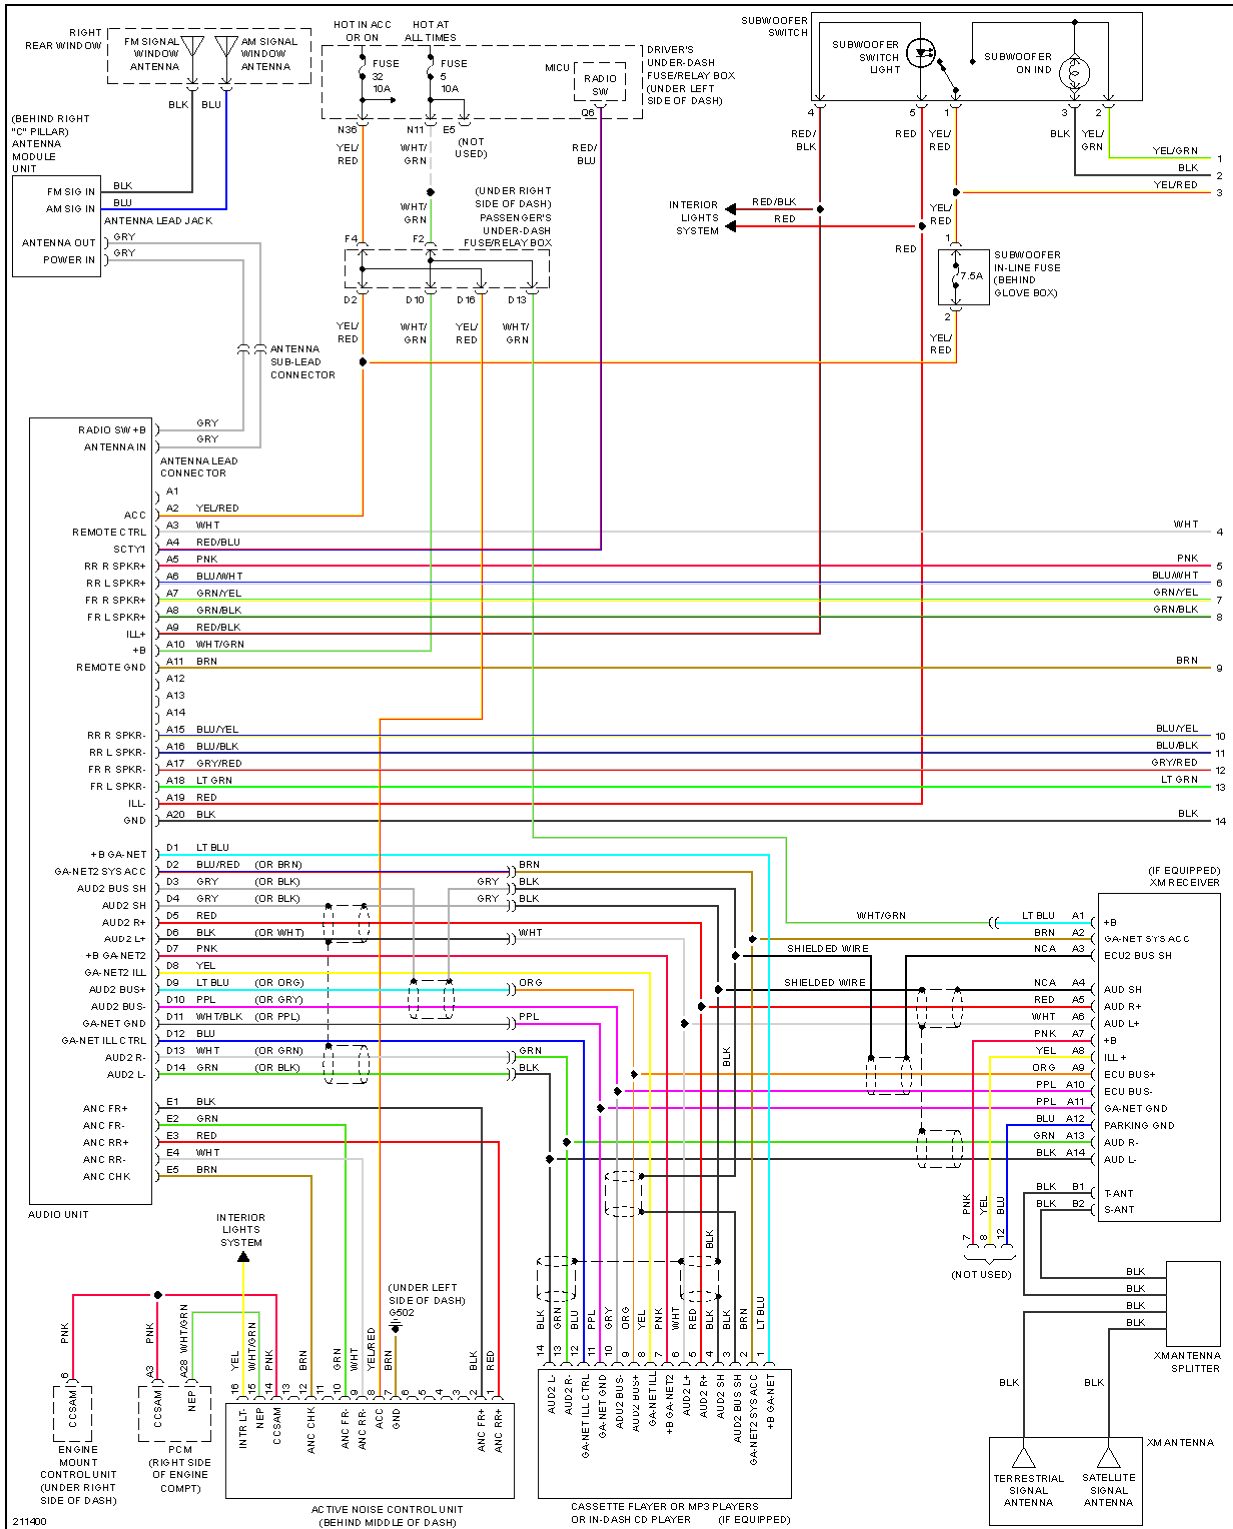

2006 Honda Odyssey LX

2006 SYSTEM WIRING DIAGRAMS Honda - Odyssey

Fig. 36: Headlights Circuit, Touring W/O DRL (2 of 2)

2006 Honda Odyssey LX

2006 SYSTEM WIRING DIAGRAMS Honda - Odyssey

Fig. 39: Instrument Cluster Circuit (2 of 2)

2006 Honda Odyssey LX

2006 SYSTEM WIRING DIAGRAMS Honda - Odyssey

Fig. 43: Instrument Illumination Circuit, EX, EX-L, Touring (2 of 2)

2006 Honda Odyssey LX

2006 SYSTEM WIRING DIAGRAMS Honda - Odyssey

Fig. 51: Power Distribution Circuit (1 of 5)

2006 Honda Odyssey LX

2006 SYSTEM WIRING DIAGRAMS Honda - Odyssey

Fig. 57: Power Door Locks Circuit (2 of 3)

2006 Honda Odyssey LX

2006 SYSTEM WIRING DIAGRAMS Honda - Odyssey

Fig. 65: Power Seat Circuit

2006 Honda Odyssey LX

2006 SYSTEM WIRING DIAGRAMS Honda - Odyssey

Fig. 71: Radio Circuit, EX-L W/O Navigation (1 of 2)

2006 Honda Odyssey LX

2006 SYSTEM WIRING DIAGRAMS Honda - Odyssey

Fig. 79: Radio Circuit, Touring W/O Navigation (2 of 2)