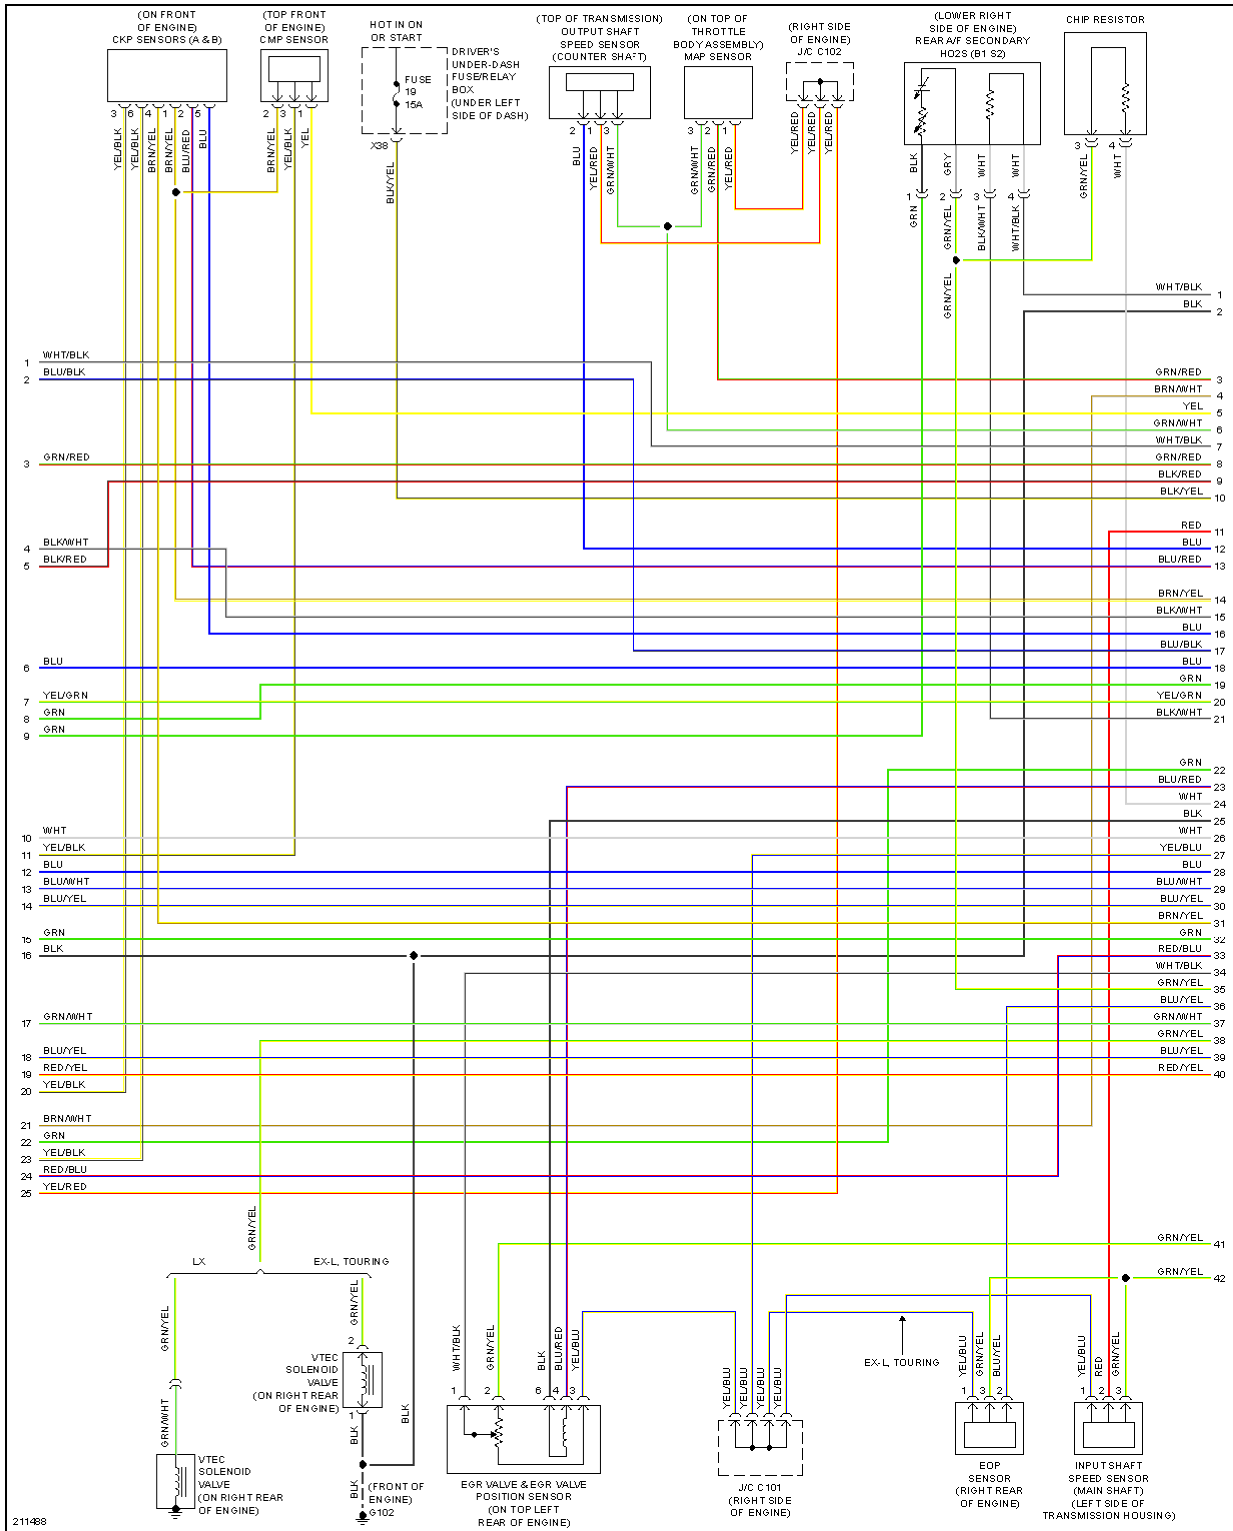

2006 Honda Odyssey LX

2006 SYSTEM WIRING DIAGRAMS Honda - Odyssey

Fig. 1: Automatic A/C Circuit, EX, EX-L, Touring (1 of 3)

2006 Honda Odyssey LX

2006 SYSTEM WIRING DIAGRAMS Honda - Odyssey

ANTI-LOCK BRAKES

2006 Honda Odyssey LX

2006 SYSTEM WIRING DIAGRAMS Honda - Odyssey

Fig. 9: Body Control Modules Circuit

2006 Honda Odyssey LX

2006 SYSTEM WIRING DIAGRAMS Honda - Odyssey

Fig. 19: Engine Performance Circuit (4 of 6)

2006 Honda Odyssey LX

2006 SYSTEM WIRING DIAGRAMS Honda - Odyssey

Fig. 22: Back-up Lamps Circuit

2006 Honda Odyssey LX

2006 SYSTEM WIRING DIAGRAMS Honda - Odyssey

Fig. 28: Ground Distribution Circuit (4 of 4)

2006 Honda Odyssey LX

2006 SYSTEM WIRING DIAGRAMS Honda - Odyssey

Fig. 36: Headlights Circuit, Touring W/O DRL (2 of 2)

2006 Honda Odyssey LX

2006 SYSTEM WIRING DIAGRAMS Honda - Odyssey

Fig. 39: Instrument Cluster Circuit (2 of 2)