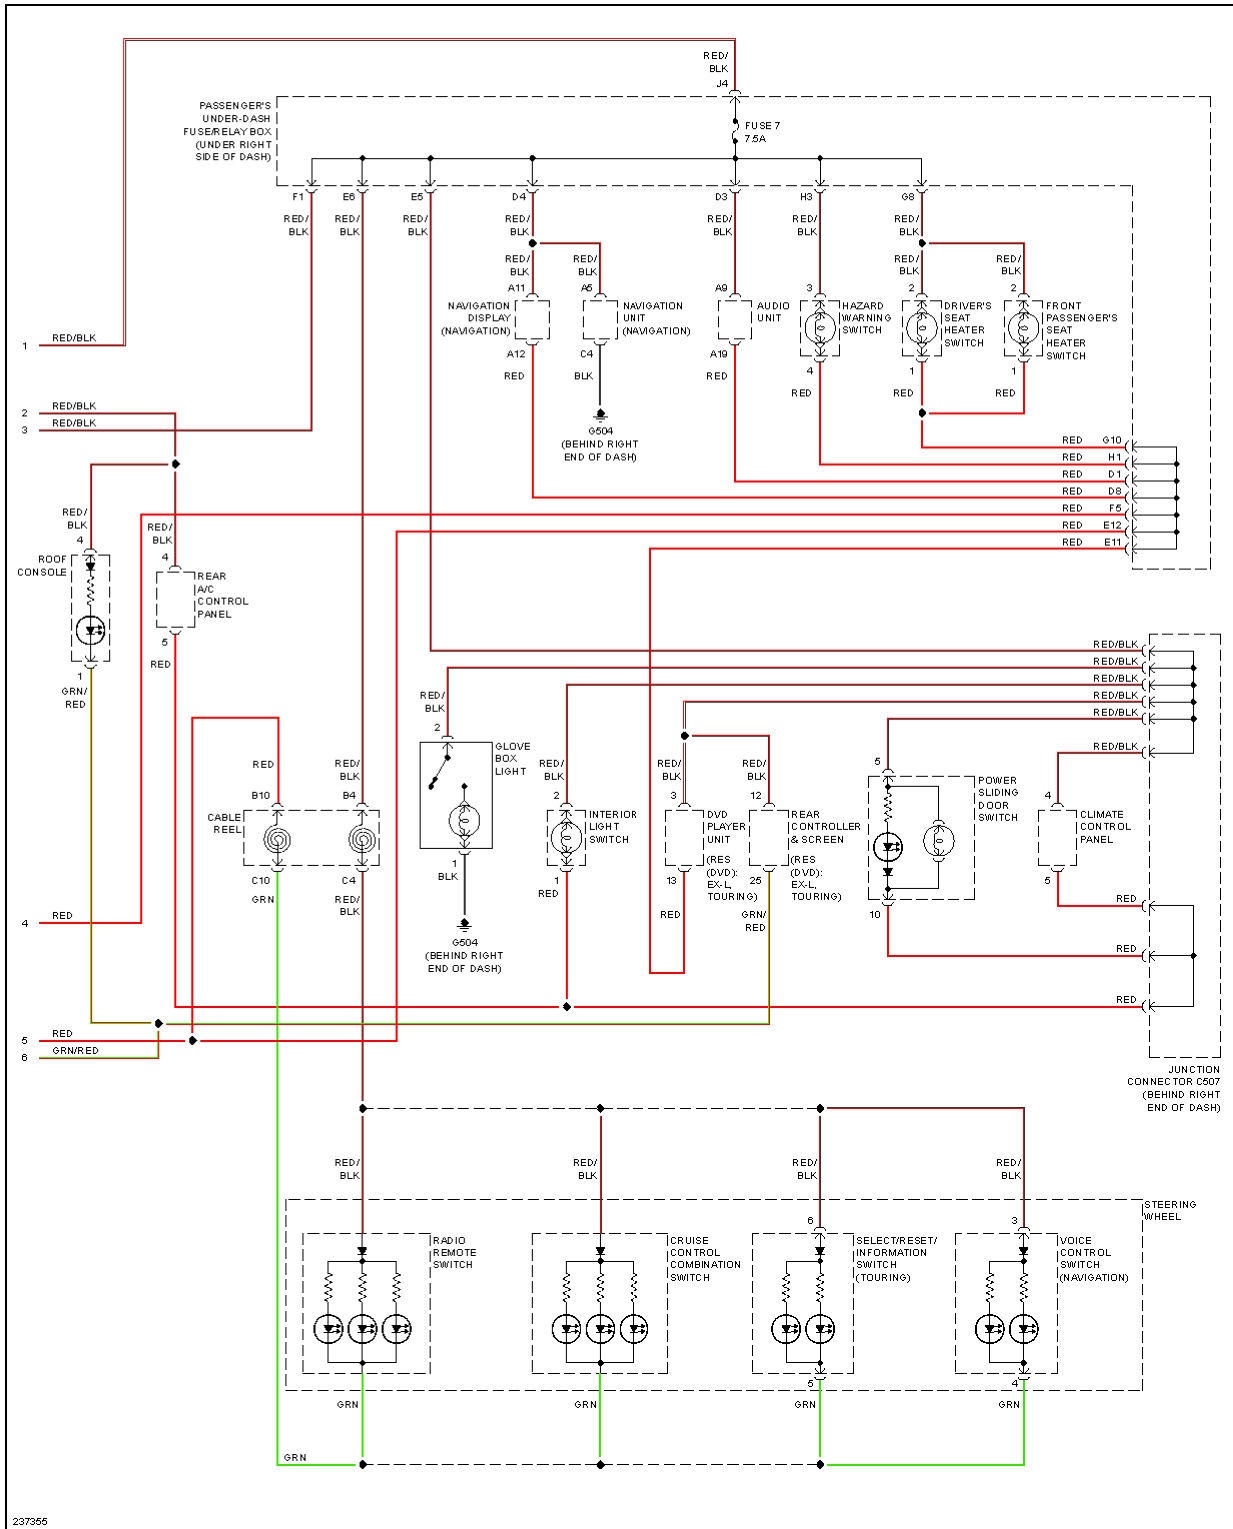

2006 Honda Odyssey LX

2006 SYSTEM WIRING DIAGRAMS Honda - Odyssey

Fig. 22: Back-up Lamps Circuit

2006 Honda Odyssey LX

2006 SYSTEM WIRING DIAGRAMS Honda - Odyssey

Fig. 28: Ground Distribution Circuit (4 of 4)

2006 Honda Odyssey LX

2006 SYSTEM WIRING DIAGRAMS Honda - Odyssey

Fig. 36: Headlights Circuit, Touring W/O DRL (2 of 2)

2006 Honda Odyssey LX

2006 SYSTEM WIRING DIAGRAMS Honda - Odyssey

Fig. 39: Instrument Cluster Circuit (2 of 2)

2006 Honda Odyssey LX

2006 SYSTEM WIRING DIAGRAMS Honda - Odyssey

Fig. 43: Instrument Illumination Circuit, EX, EX-L, Touring (2 of 2)

2006 Honda Odyssey LX

2006 SYSTEM WIRING DIAGRAMS Honda - Odyssey

Fig. 51: Power Distribution Circuit (1 of 5)

2006 Honda Odyssey LX

2006 SYSTEM WIRING DIAGRAMS Honda - Odyssey

Fig. 57: Power Door Locks Circuit (2 of 3)

2006 Honda Odyssey LX

2006 SYSTEM WIRING DIAGRAMS Honda - Odyssey

Fig. 65: Power Seat Circuit

2006 Honda Odyssey LX