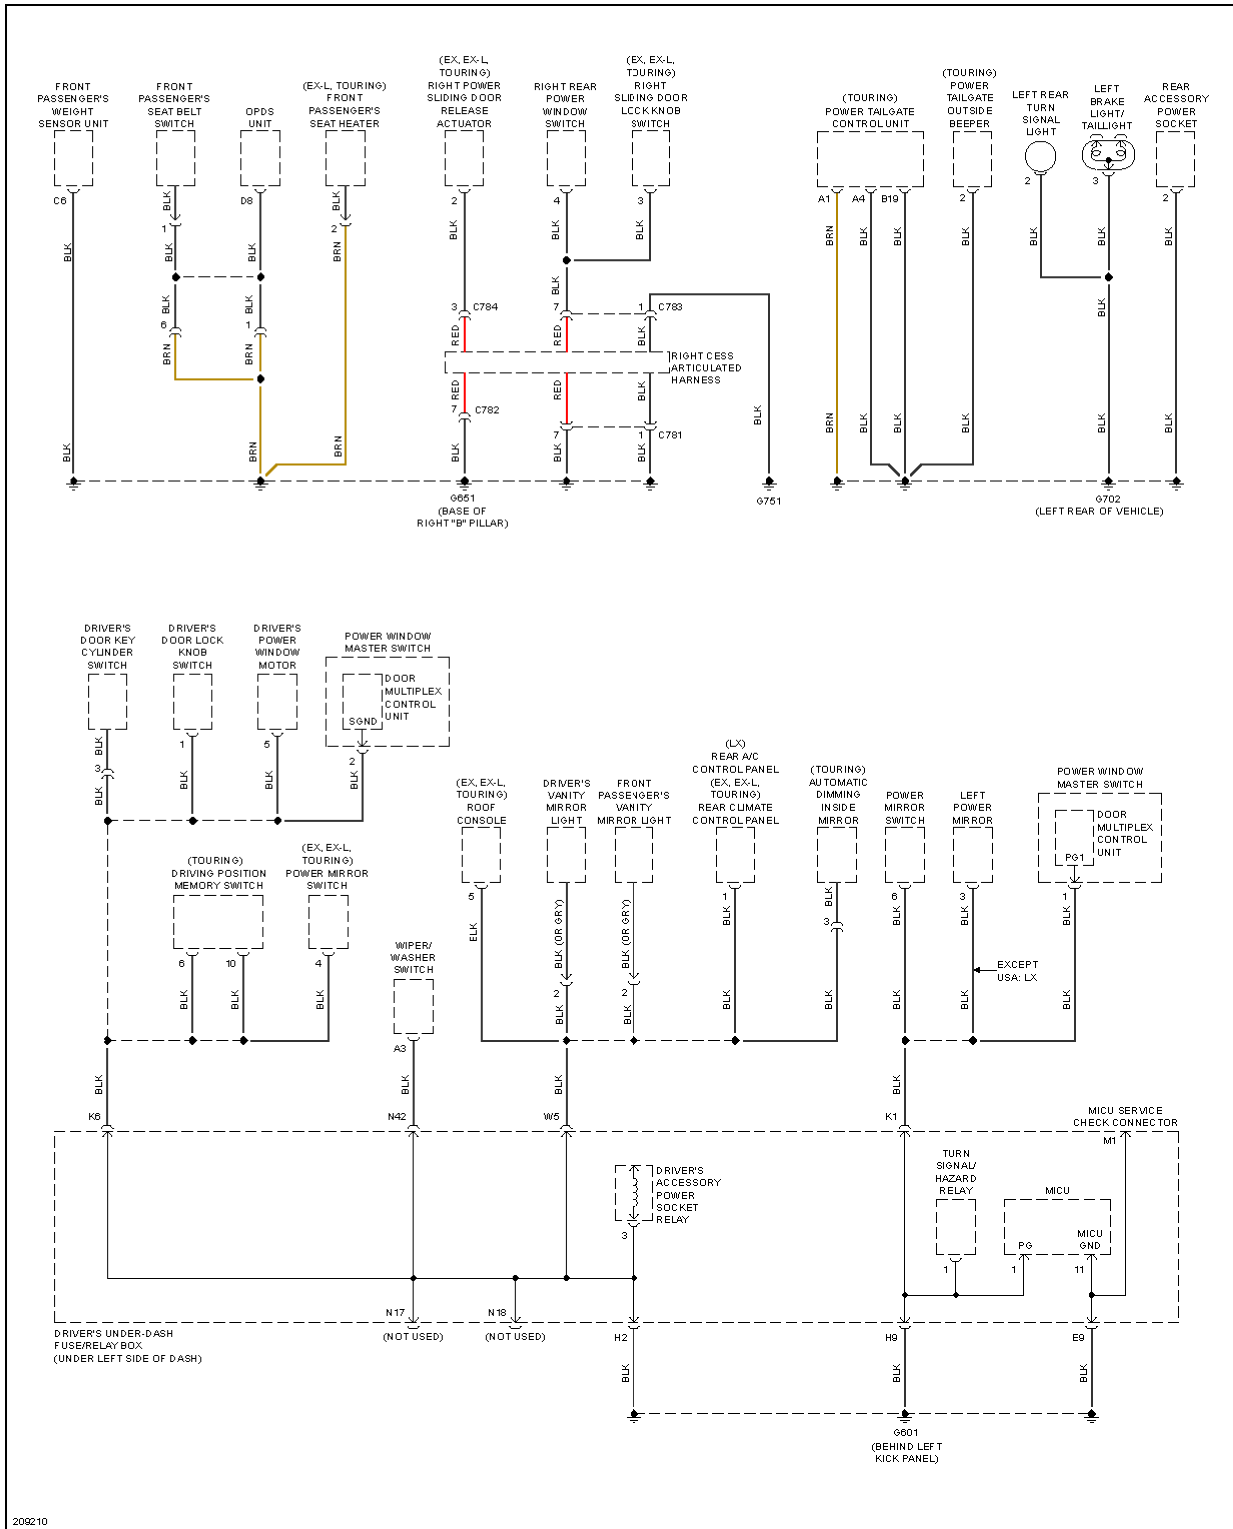

2006 Honda Odyssey LX

2006 SYSTEM WIRING DIAGRAMS Honda - Odyssey

Fig. 9: Body Control Modules Circuit

2006 Honda Odyssey LX

2006 SYSTEM WIRING DIAGRAMS Honda - Odyssey

Fig. 19: Engine Performance Circuit (4 of 6)

2006 Honda Odyssey LX

2006 SYSTEM WIRING DIAGRAMS Honda - Odyssey

Fig. 22: Back-up Lamps Circuit

2006 Honda Odyssey LX

2006 SYSTEM WIRING DIAGRAMS Honda - Odyssey

Fig. 28: Ground Distribution Circuit (4 of 4)

2006 Honda Odyssey LX

2006 SYSTEM WIRING DIAGRAMS Honda - Odyssey

Fig. 36: Headlights Circuit, Touring W/O DRL (2 of 2)

2006 Honda Odyssey LX

2006 SYSTEM WIRING DIAGRAMS Honda - Odyssey

Fig. 39: Instrument Cluster Circuit (2 of 2)

2006 Honda Odyssey LX

2006 SYSTEM WIRING DIAGRAMS Honda - Odyssey

Fig. 43: Instrument Illumination Circuit, EX, EX-L, Touring (2 of 2)

2006 Honda Odyssey LX

2006 SYSTEM WIRING DIAGRAMS Honda - Odyssey

Fig. 51: Power Distribution Circuit (1 of 5)