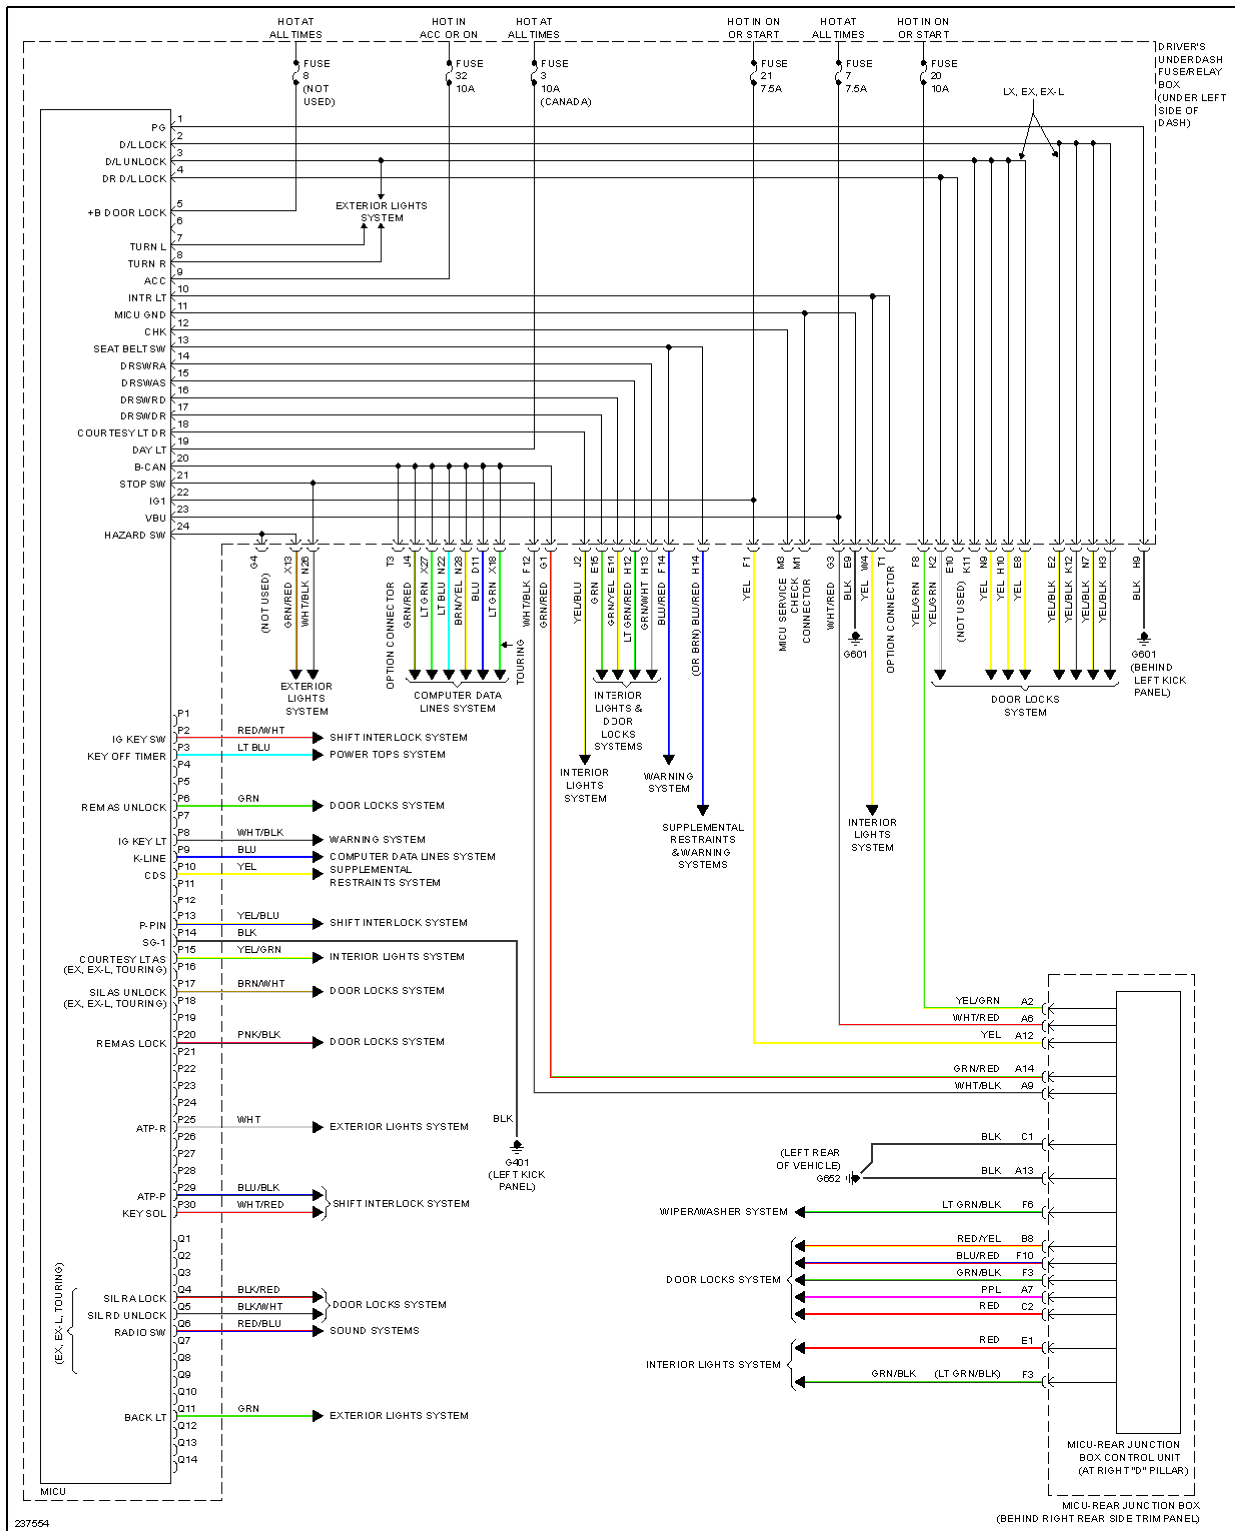

2006 Honda Odyssey LX

2006 SYSTEM WIRING DIAGRAMS Honda - Odyssey

Fig. 1: Automatic A/C Circuit, EX, EX-L, Touring (1 of 3)

2006 Honda Odyssey LX

2006 SYSTEM WIRING DIAGRAMS Honda - Odyssey

ANTI-LOCK BRAKES

2006 Honda Odyssey LX

2006 SYSTEM WIRING DIAGRAMS Honda - Odyssey

Fig. 9: Body Control Modules Circuit

2006 Honda Odyssey LX

2006 SYSTEM WIRING DIAGRAMS Honda - Odyssey

Fig. 19: Engine Performance Circuit (4 of 6)

2006 Honda Odyssey LX

2006 SYSTEM WIRING DIAGRAMS Honda - Odyssey

Fig. 22: Back-up Lamps Circuit

2006 Honda Odyssey LX

2006 SYSTEM WIRING DIAGRAMS Honda - Odyssey

Fig. 28: Ground Distribution Circuit (4 of 4)

2006 Honda Odyssey LX

2006 SYSTEM WIRING DIAGRAMS Honda - Odyssey

Fig. 36: Headlights Circuit, Touring W/O DRL (2 of 2)

2006 Honda Odyssey LX

2006 SYSTEM WIRING DIAGRAMS Honda - Odyssey

Fig. 39: Instrument Cluster Circuit (2 of 2)