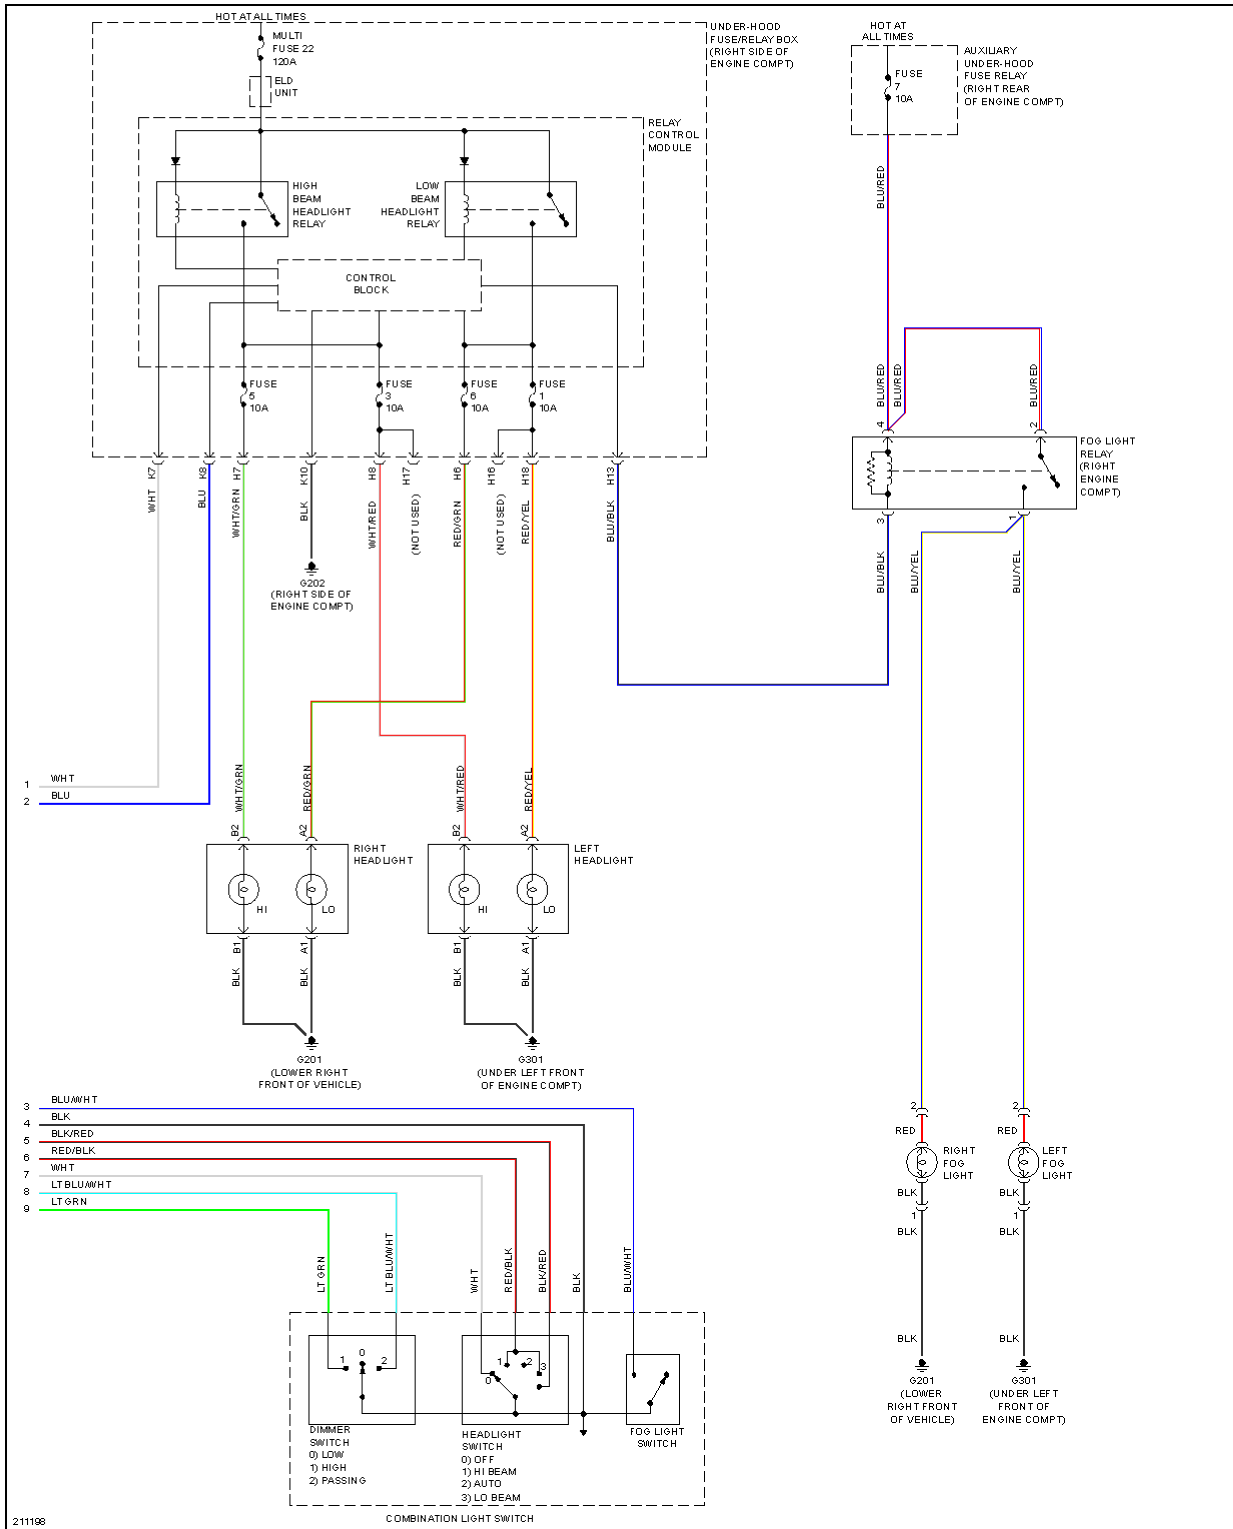

2006 Honda Odyssey LX

2006 SYSTEM WIRING DIAGRAMS Honda - Odyssey

Fig. 22: Back-up Lamps Circuit

2006 Honda Odyssey LX

2006 SYSTEM WIRING DIAGRAMS Honda - Odyssey

Fig. 28: Ground Distribution Circuit (4 of 4)

2006 Honda Odyssey LX

2006 SYSTEM WIRING DIAGRAMS Honda - Odyssey

Fig. 36: Headlights Circuit, Touring W/O DRL (2 of 2)

2006 Honda Odyssey LX

2006 SYSTEM WIRING DIAGRAMS Honda - Odyssey

Fig. 39: Instrument Cluster Circuit (2 of 2)

2006 Honda Odyssey LX

2006 SYSTEM WIRING DIAGRAMS Honda - Odyssey

Fig. 43: Instrument Illumination Circuit, EX, EX-L, Touring (2 of 2)

2006 Honda Odyssey LX

2006 SYSTEM WIRING DIAGRAMS Honda - Odyssey

Fig. 51: Power Distribution Circuit (1 of 5)

2006 Honda Odyssey LX

2006 SYSTEM WIRING DIAGRAMS Honda - Odyssey

Fig. 57: Power Door Locks Circuit (2 of 3)

2006 Honda Odyssey LX

2006 SYSTEM WIRING DIAGRAMS Honda - Odyssey

Fig. 65: Power Seat Circuit

2006 Honda Odyssey LX