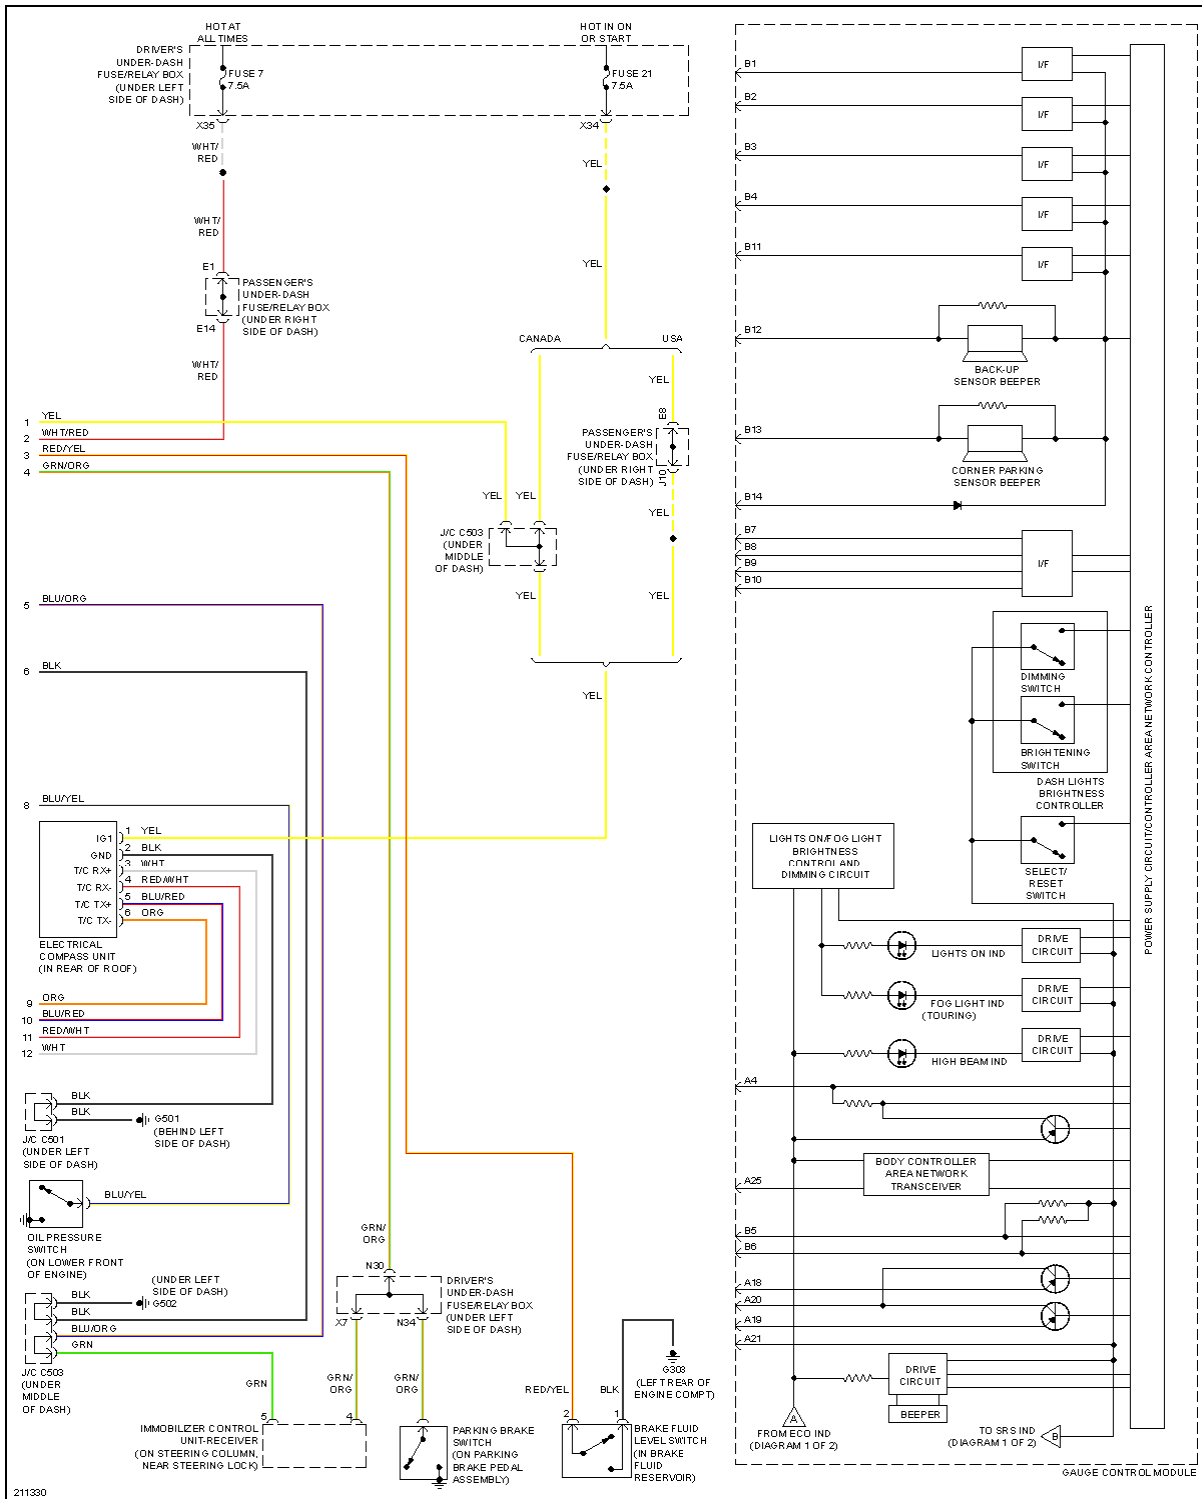

2006 Honda Odyssey LX

2006 SYSTEM WIRING DIAGRAMS Honda - Odyssey

Fig. 22: Back-up Lamps Circuit

2006 Honda Odyssey LX

2006 SYSTEM WIRING DIAGRAMS Honda - Odyssey

Fig. 28: Ground Distribution Circuit (4 of 4)

2006 Honda Odyssey LX

2006 SYSTEM WIRING DIAGRAMS Honda - Odyssey

Fig. 36: Headlights Circuit, Touring W/O DRL (2 of 2)

2006 Honda Odyssey LX

2006 SYSTEM WIRING DIAGRAMS Honda - Odyssey

Fig. 39: Instrument Cluster Circuit (2 of 2)

2006 Honda Odyssey LX

2006 SYSTEM WIRING DIAGRAMS Honda - Odyssey

Fig. 43: Instrument Illumination Circuit, EX, EX-L, Touring (2 of 2)

2006 Honda Odyssey LX

2006 SYSTEM WIRING DIAGRAMS Honda - Odyssey

Fig. 51: Power Distribution Circuit (1 of 5)

2006 Honda Odyssey LX

2006 SYSTEM WIRING DIAGRAMS Honda - Odyssey

Fig. 57: Power Door Locks Circuit (2 of 3)

2006 Honda Odyssey LX

2006 SYSTEM WIRING DIAGRAMS Honda - Odyssey

Fig. 65: Power Seat Circuit

2006 Honda Odyssey LX