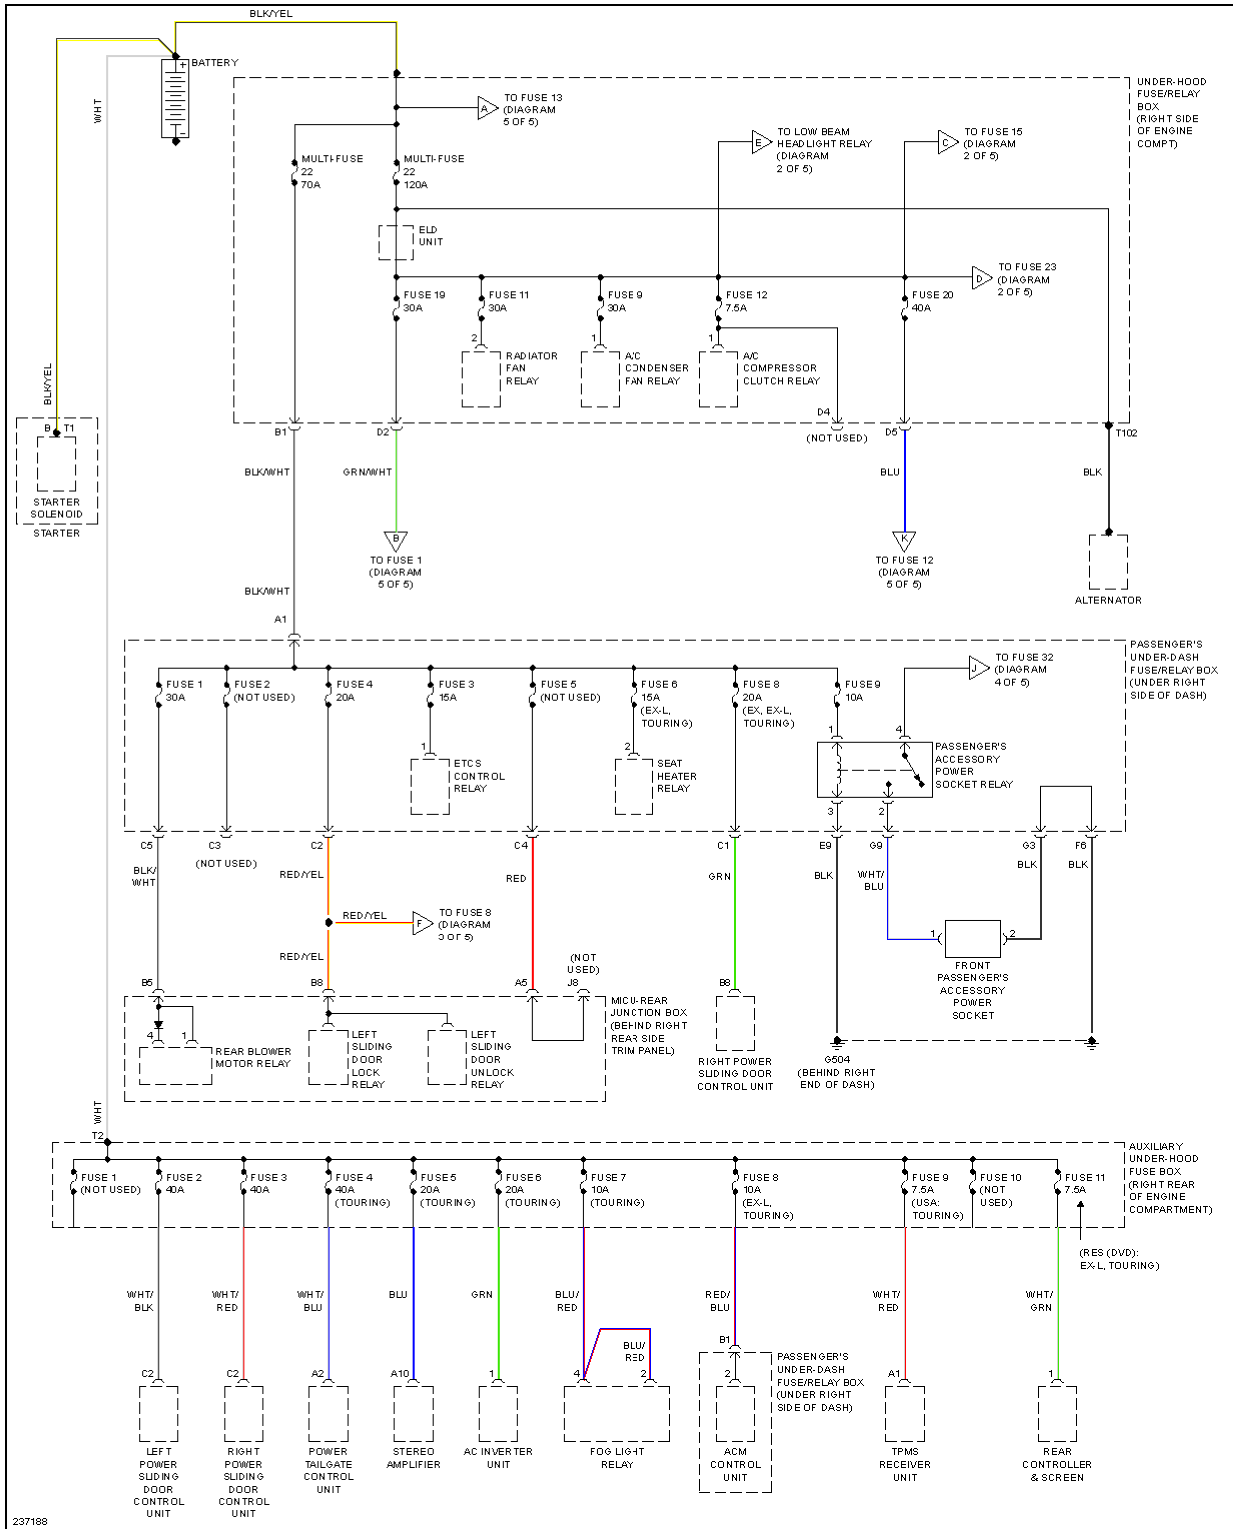

2006 Honda Odyssey LX

2006 SYSTEM WIRING DIAGRAMS Honda - Odyssey

Fig. 22: Back-up Lamps Circuit

2006 Honda Odyssey LX

2006 SYSTEM WIRING DIAGRAMS Honda - Odyssey

Fig. 28: Ground Distribution Circuit (4 of 4)

2006 Honda Odyssey LX

2006 SYSTEM WIRING DIAGRAMS Honda - Odyssey

Fig. 36: Headlights Circuit, Touring W/O DRL (2 of 2)

2006 Honda Odyssey LX

2006 SYSTEM WIRING DIAGRAMS Honda - Odyssey

Fig. 39: Instrument Cluster Circuit (2 of 2)

2006 Honda Odyssey LX

2006 SYSTEM WIRING DIAGRAMS Honda - Odyssey

Fig. 43: Instrument Illumination Circuit, EX, EX-L, Touring (2 of 2)

2006 Honda Odyssey LX

2006 SYSTEM WIRING DIAGRAMS Honda - Odyssey

Fig. 51: Power Distribution Circuit (1 of 5)

2006 Honda Odyssey LX

2006 SYSTEM WIRING DIAGRAMS Honda - Odyssey

Fig. 57: Power Door Locks Circuit (2 of 3)

2006 Honda Odyssey LX

2006 SYSTEM WIRING DIAGRAMS Honda - Odyssey

Fig. 65: Power Seat Circuit

2006 Honda Odyssey LX