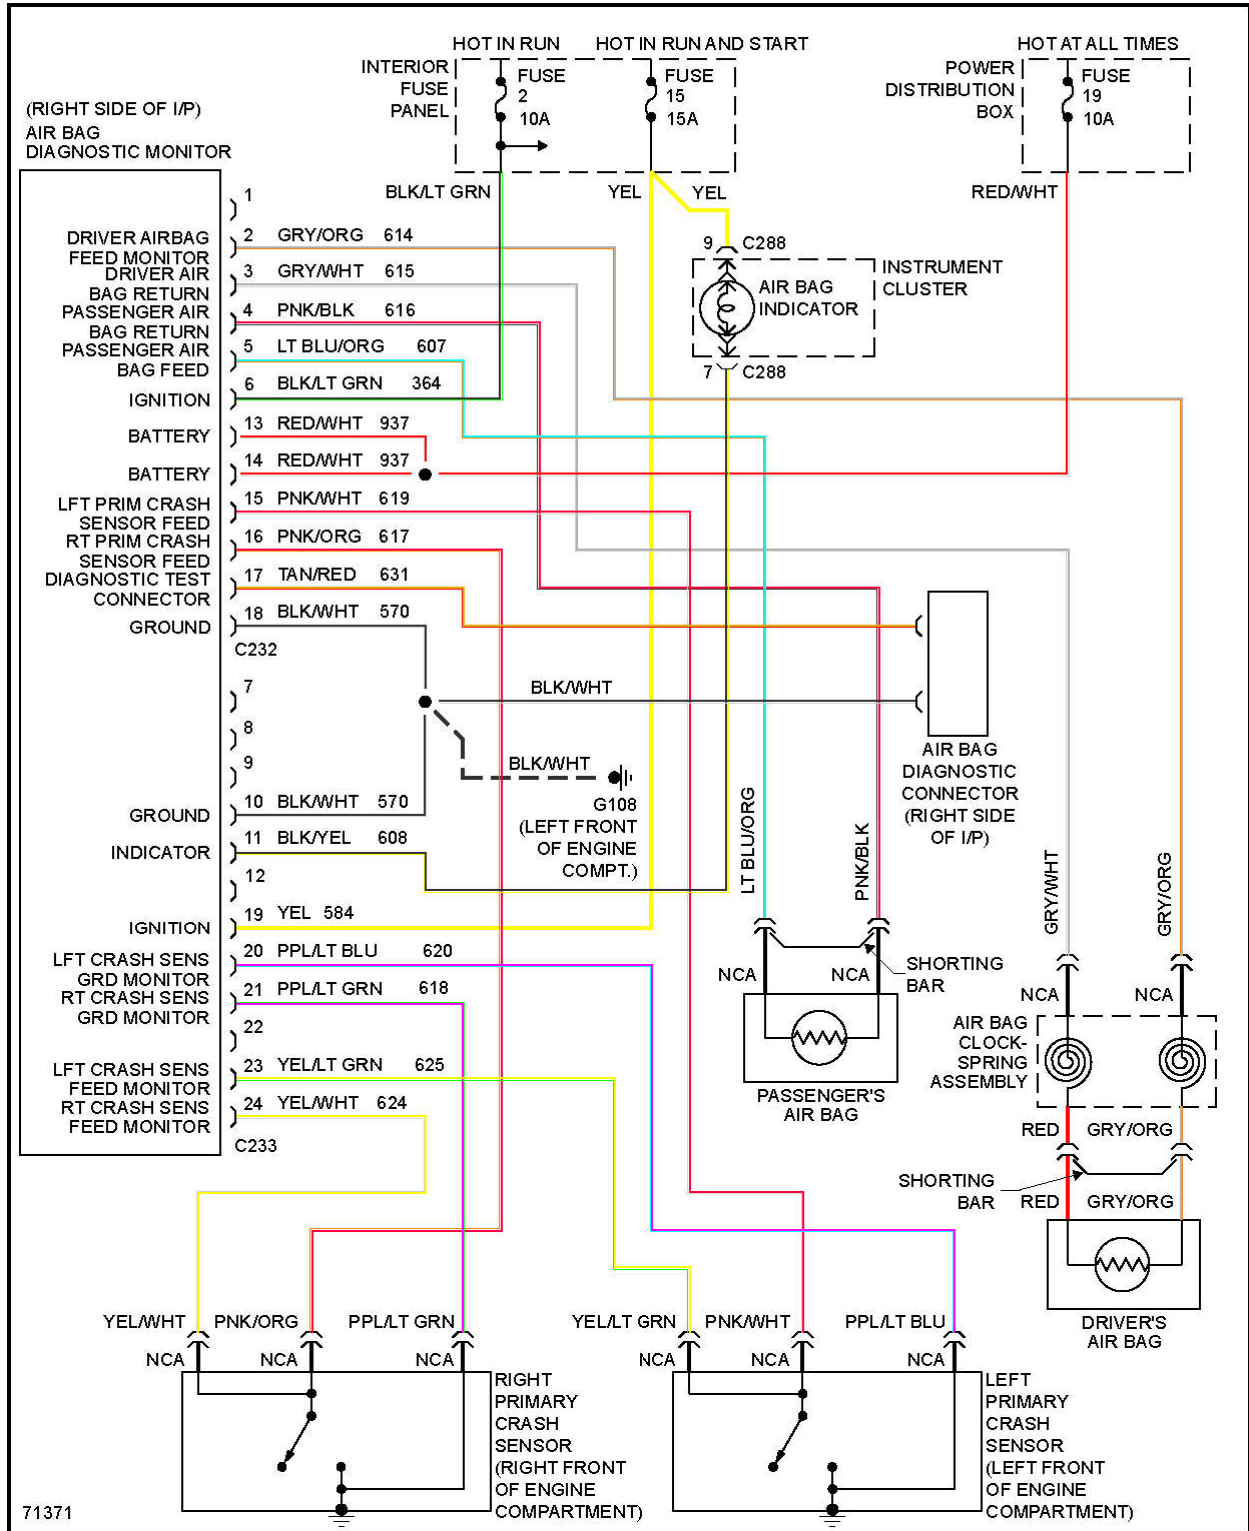

Fig. 12: 4.0L, Engine Performance Circuits (1 of 3)

1995 Ford Explorer

1995 System Wiring Diagrams Ford - Explorer

Fig. 19: Ground Distribution Circuit (1 of 4)

1995 Ford Explorer

1995 System Wiring Diagrams Ford - Explorer

Fig. 23: Headlamps Circuit, W/ Autolamps

1995 Ford Explorer

1995 System Wiring Diagrams Ford - Explorer

Fig. 26: Horn Circuit

1995 Ford Explorer

1995 System Wiring Diagrams Ford - Explorer

INTERIOR LIGHTS

1995 Ford Explorer

Fig. 41: Power Mirror Circuit

1995 Ford Explorer

1995 System Wiring Diagrams Ford - Explorer

Fig. 45: Power Top/Sunroof Circuits

1995 Ford Explorer

1995 System Wiring Diagrams Ford - Explorer

Fig. 49: JBL System

1995 Ford Explorer

1995 System Wiring Diagrams Ford - Explorer

Fig. 55: Supplemental Restraint Circuit