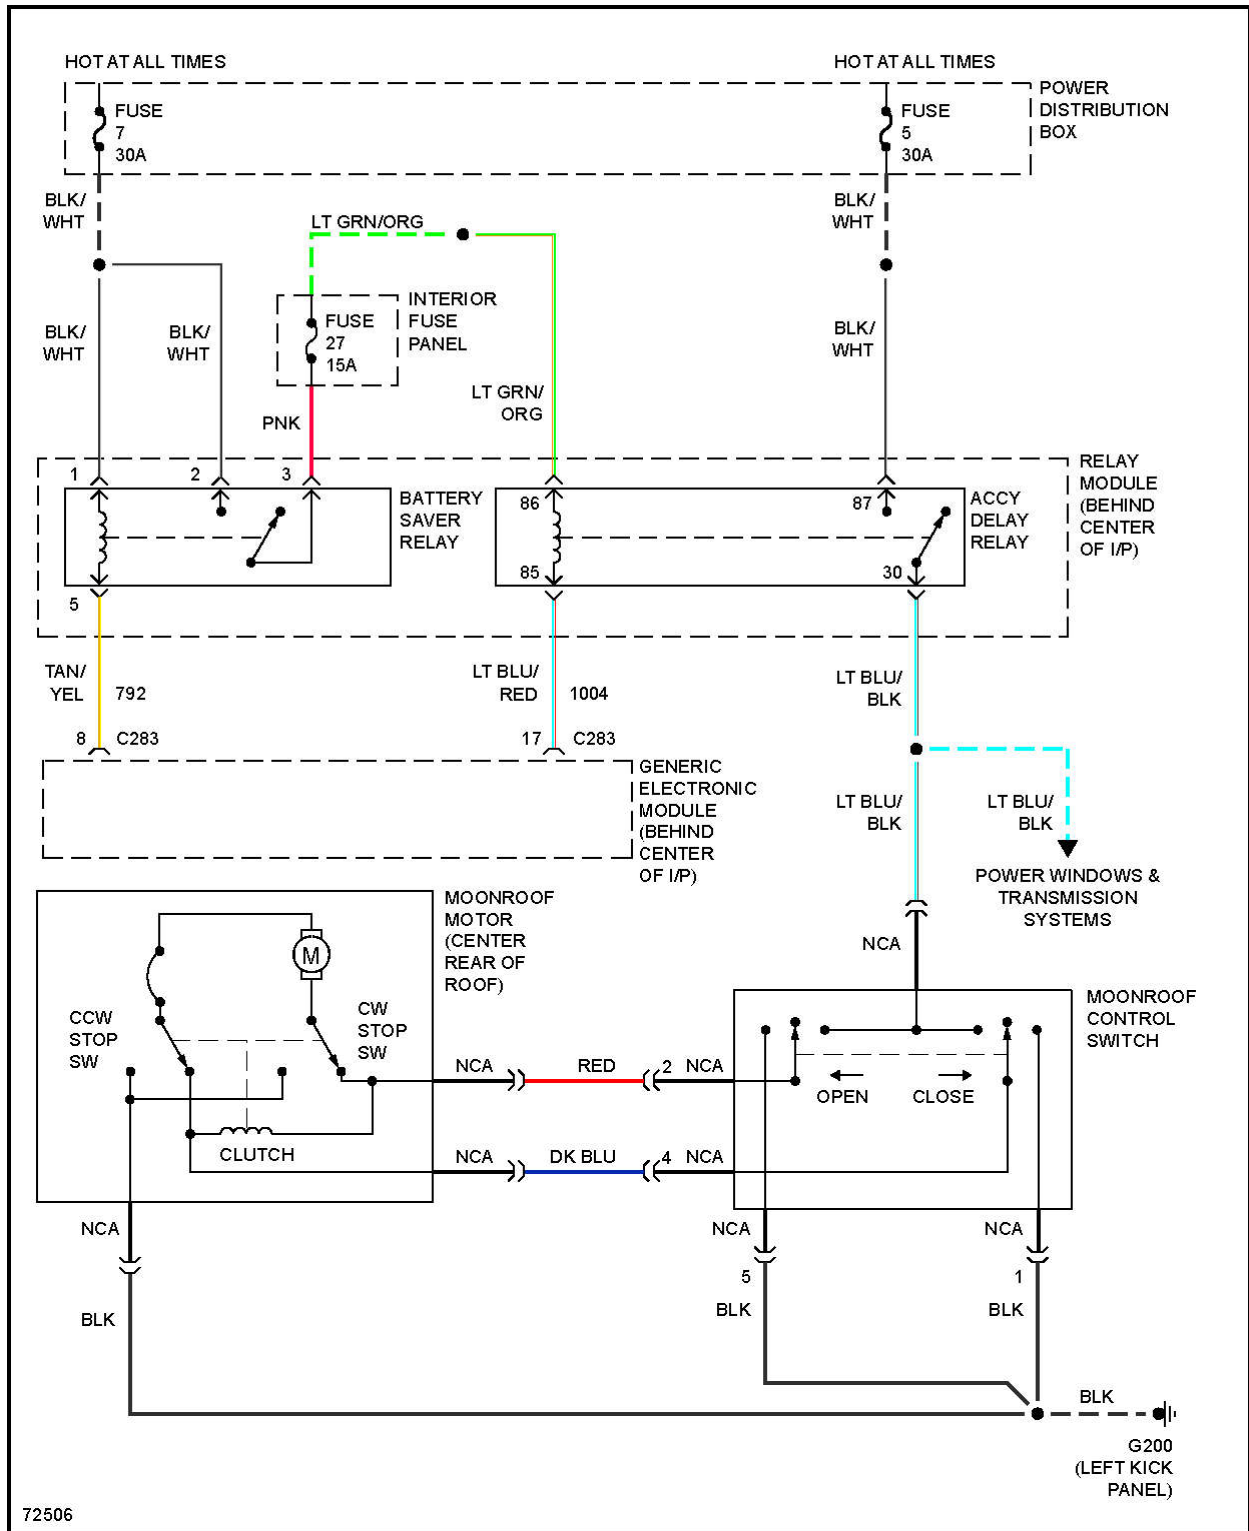

Fig. 12: 4.0L, Engine Performance Circuits (1 of 3)

1995 Ford Explorer

1995 System Wiring Diagrams Ford - Explorer

Fig. 19: Ground Distribution Circuit (1 of 4)

1995 Ford Explorer

1995 System Wiring Diagrams Ford - Explorer

Fig. 23: Headlamps Circuit, W/ Autolamps

1995 Ford Explorer

1995 System Wiring Diagrams Ford - Explorer

Fig. 26: Horn Circuit

1995 Ford Explorer

1995 System Wiring Diagrams Ford - Explorer

INTERIOR LIGHTS

1995 Ford Explorer

Fig. 41: Power Mirror Circuit

1995 Ford Explorer

1995 System Wiring Diagrams Ford - Explorer

Fig. 45: Power Top/Sunroof Circuits

1995 Ford Explorer

1995 System Wiring Diagrams Ford - Explorer

Fig. 49: JBL System

1995 Ford Explorer

1995 System Wiring Diagrams Ford - Explorer

Fig. 55: Supplemental Restraint Circuit