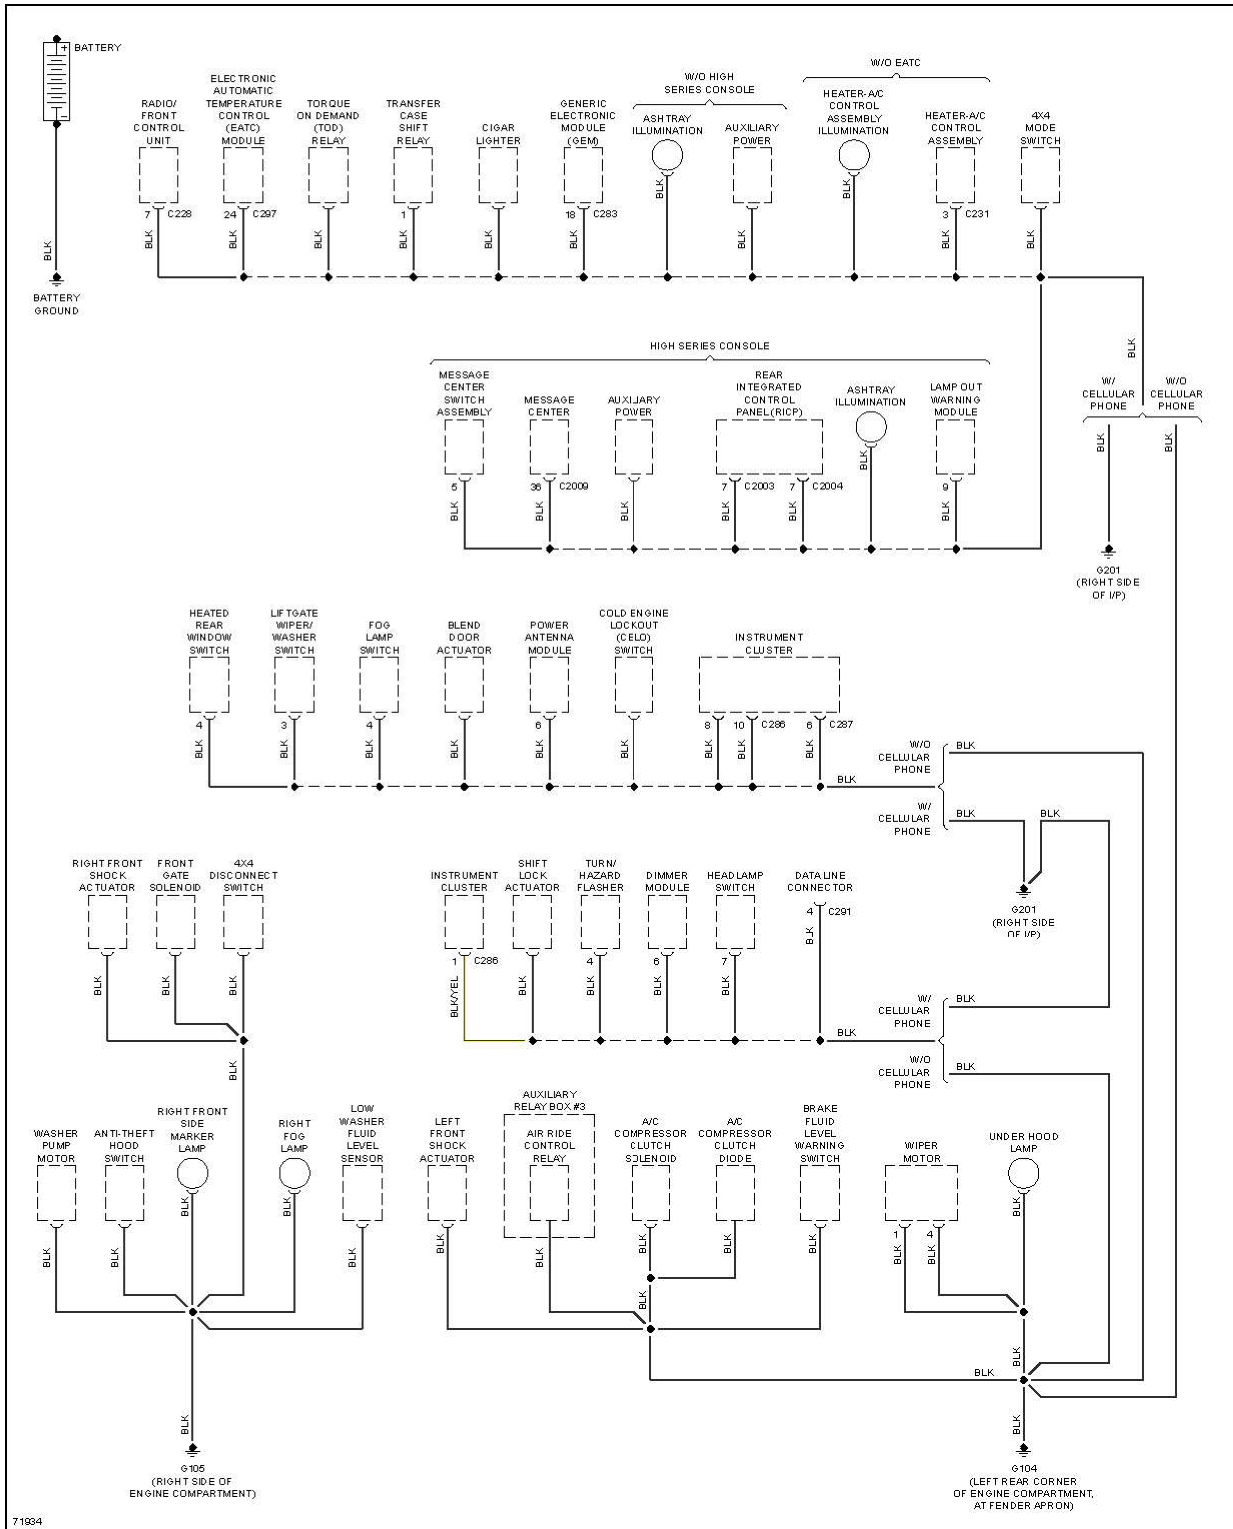

1995 System Wiring Diagrams Ford - Explorer

BODY COMPUTER

1995 Ford Explorer

1995 System Wiring Diagrams Ford - Explorer

Fig. 8: Cruise Control Circuit

1995 Ford Explorer

1995 System Wiring Diagrams Ford - Explorer

Fig. 12: 4.0L, Engine Performance Circuits (1 of 3)

1995 Ford Explorer

1995 System Wiring Diagrams Ford - Explorer

Fig. 19: Ground Distribution Circuit (1 of 4)

1995 Ford Explorer

1995 System Wiring Diagrams Ford - Explorer

Fig. 23: Headlamps Circuit, W/ Autolamps

1995 Ford Explorer

1995 System Wiring Diagrams Ford - Explorer

Fig. 26: Horn Circuit

1995 Ford Explorer

1995 System Wiring Diagrams Ford - Explorer

INTERIOR LIGHTS

1995 Ford Explorer

1995 System Wiring Diagrams Ford - Explorer

72624

Fig. 32: Memory Seat Circuit

1995 Ford Explorer

1995 System Wiring Diagrams Ford - Explorer

Fig. 37: Power Distribution Circuit (4 of 5)

1995 Ford Explorer

1995 System Wiring Diagrams Ford - Explorer