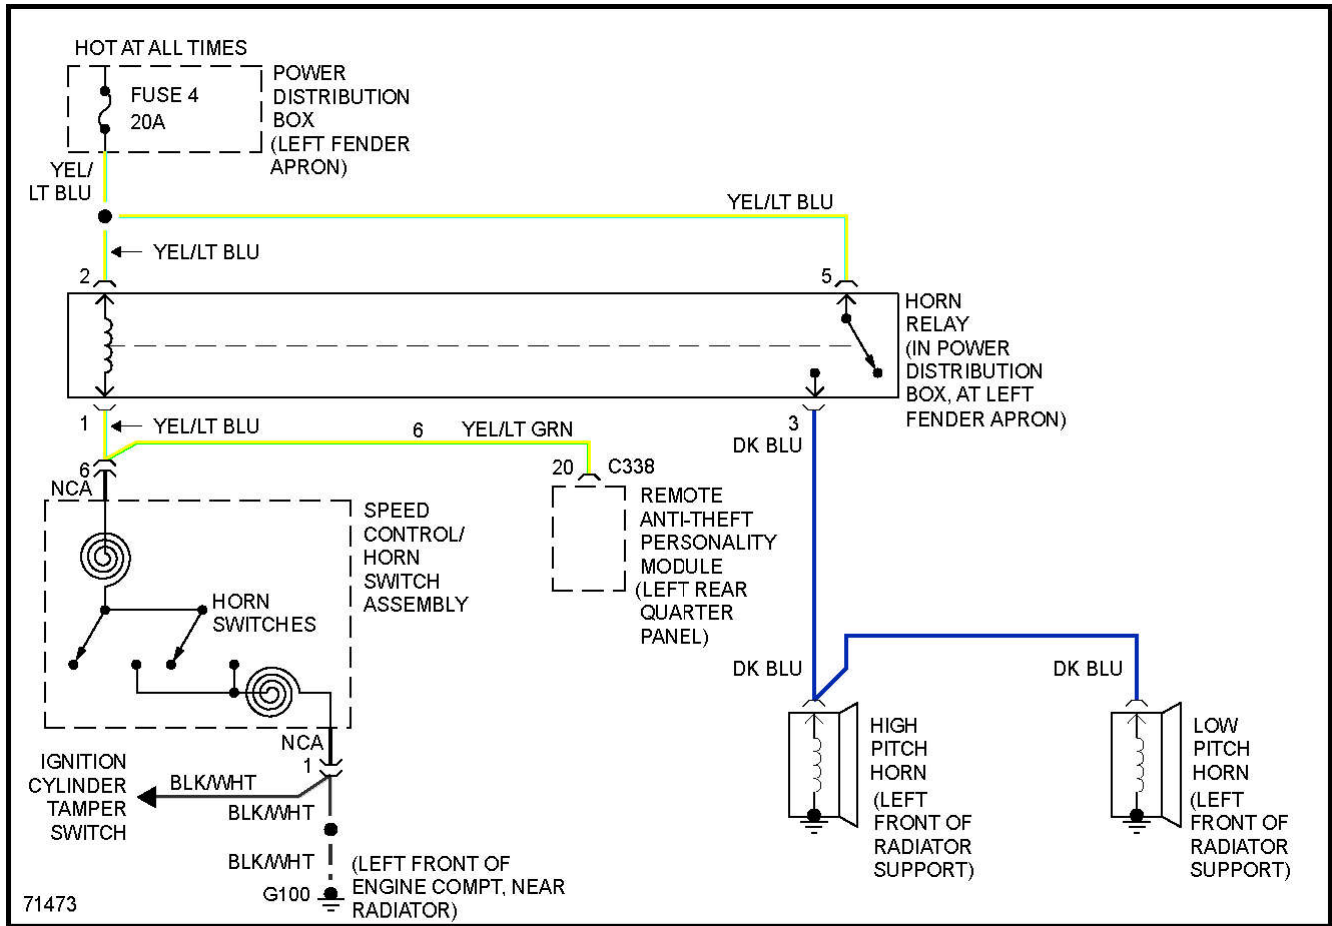

Fig. 23: Headlamps Circuit, W/ Autolamps

1995 Ford Explorer

1995 System Wiring Diagrams Ford - Explorer

Fig. 26: Horn Circuit

1995 Ford Explorer

1995 System Wiring Diagrams Ford - Explorer

INTERIOR LIGHTS

1995 Ford Explorer