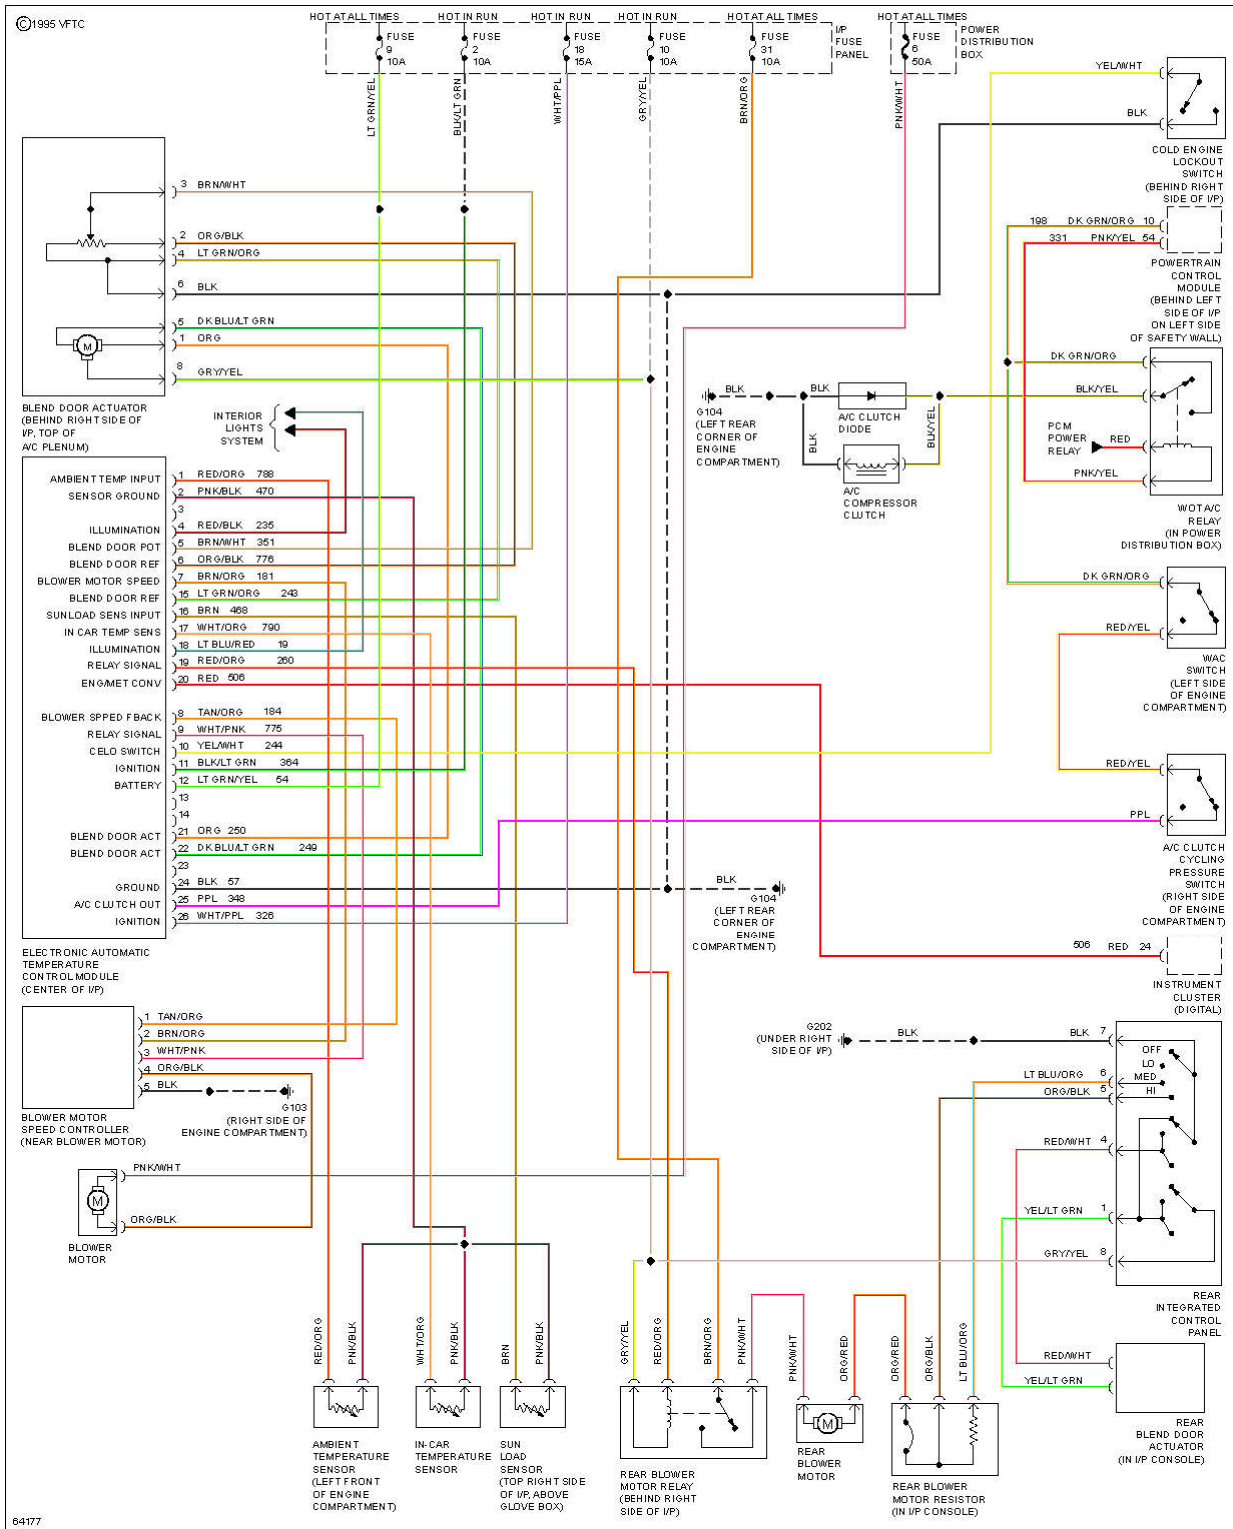

1995 Ford Explorer

1995 System Wiring Diagrams Ford - Explorer

Fig. 1: A/C Circuit, Auto A/C

1995 Ford Explorer

1995 System Wiring Diagrams Ford - Explorer

Fig. 3: Anti-lock Brake Circuits

1995 Ford Explorer

1995 System Wiring Diagrams Ford - Explorer

BODY COMPUTER

1995 Ford Explorer

1995 System Wiring Diagrams Ford - Explorer

Fig. 8: Cruise Control Circuit

1995 Ford Explorer

1995 System Wiring Diagrams Ford - Explorer

Fig. 12: 4.0L, Engine Performance Circuits (1 of 3)

1995 Ford Explorer

1995 System Wiring Diagrams Ford - Explorer

Fig. 19: Ground Distribution Circuit (1 of 4)

1995 Ford Explorer

1995 System Wiring Diagrams Ford - Explorer

Fig. 23: Headlamps Circuit, W/ Autolamps

1995 Ford Explorer

1995 System Wiring Diagrams Ford - Explorer

Fig. 26: Horn Circuit

1995 Ford Explorer

1995 System Wiring Diagrams Ford - Explorer

INTERIOR LIGHTS

1995 Ford Explorer