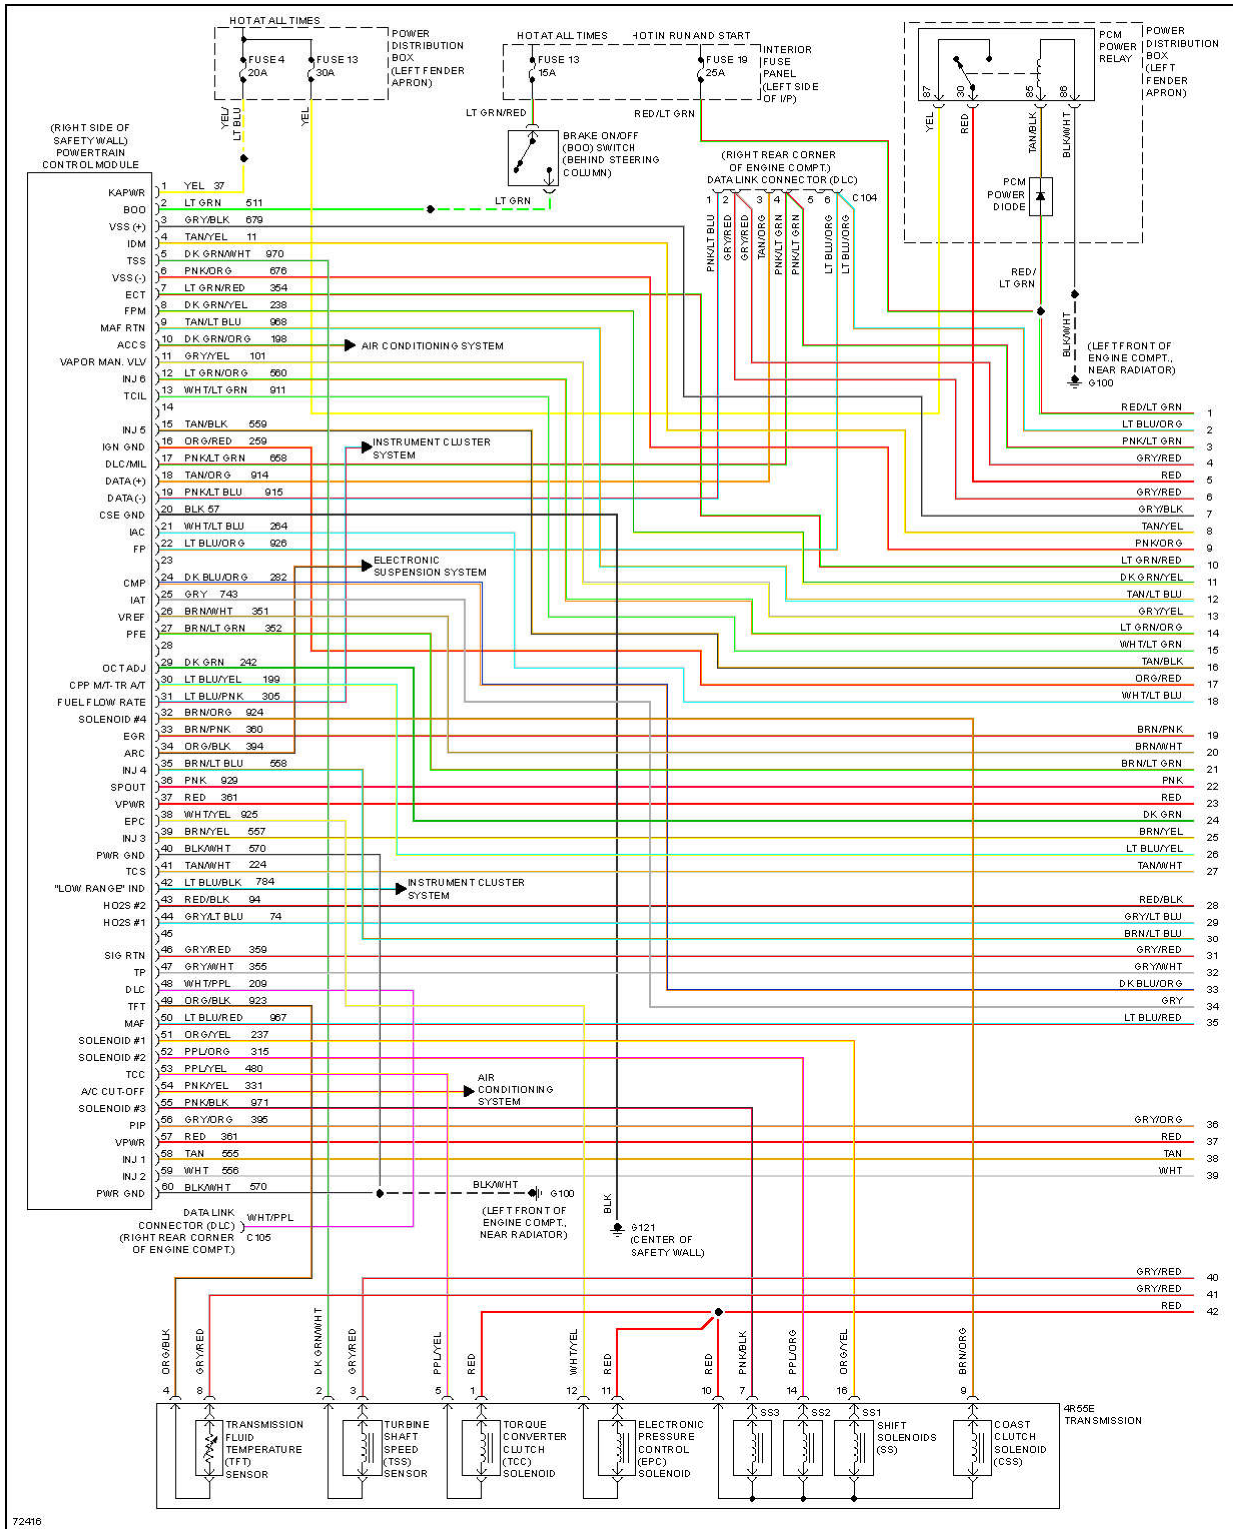

1995 Ford Explorer

1995 System Wiring Diagrams Ford - Explorer

Fig. 1: A/C Circuit, Auto A/C

1995 Ford Explorer

1995 System Wiring Diagrams Ford - Explorer

Fig. 3: Anti-lock Brake Circuits

1995 Ford Explorer

1995 System Wiring Diagrams Ford - Explorer

BODY COMPUTER

1995 Ford Explorer

1995 System Wiring Diagrams Ford - Explorer

Fig. 8: Cruise Control Circuit

1995 Ford Explorer

1995 System Wiring Diagrams Ford - Explorer

Fig. 12: 4.0L, Engine Performance Circuits (1 of 3)

1995 Ford Explorer

1995 System Wiring Diagrams Ford - Explorer

Fig. 19: Ground Distribution Circuit (1 of 4)

1995 Ford Explorer

1995 System Wiring Diagrams Ford - Explorer

Fig. 23: Headlamps Circuit, W/ Autolamps

1995 Ford Explorer

1995 System Wiring Diagrams Ford - Explorer

Fig. 26: Horn Circuit

1995 Ford Explorer

1995 System Wiring Diagrams Ford - Explorer

INTERIOR LIGHTS

1995 Ford Explorer