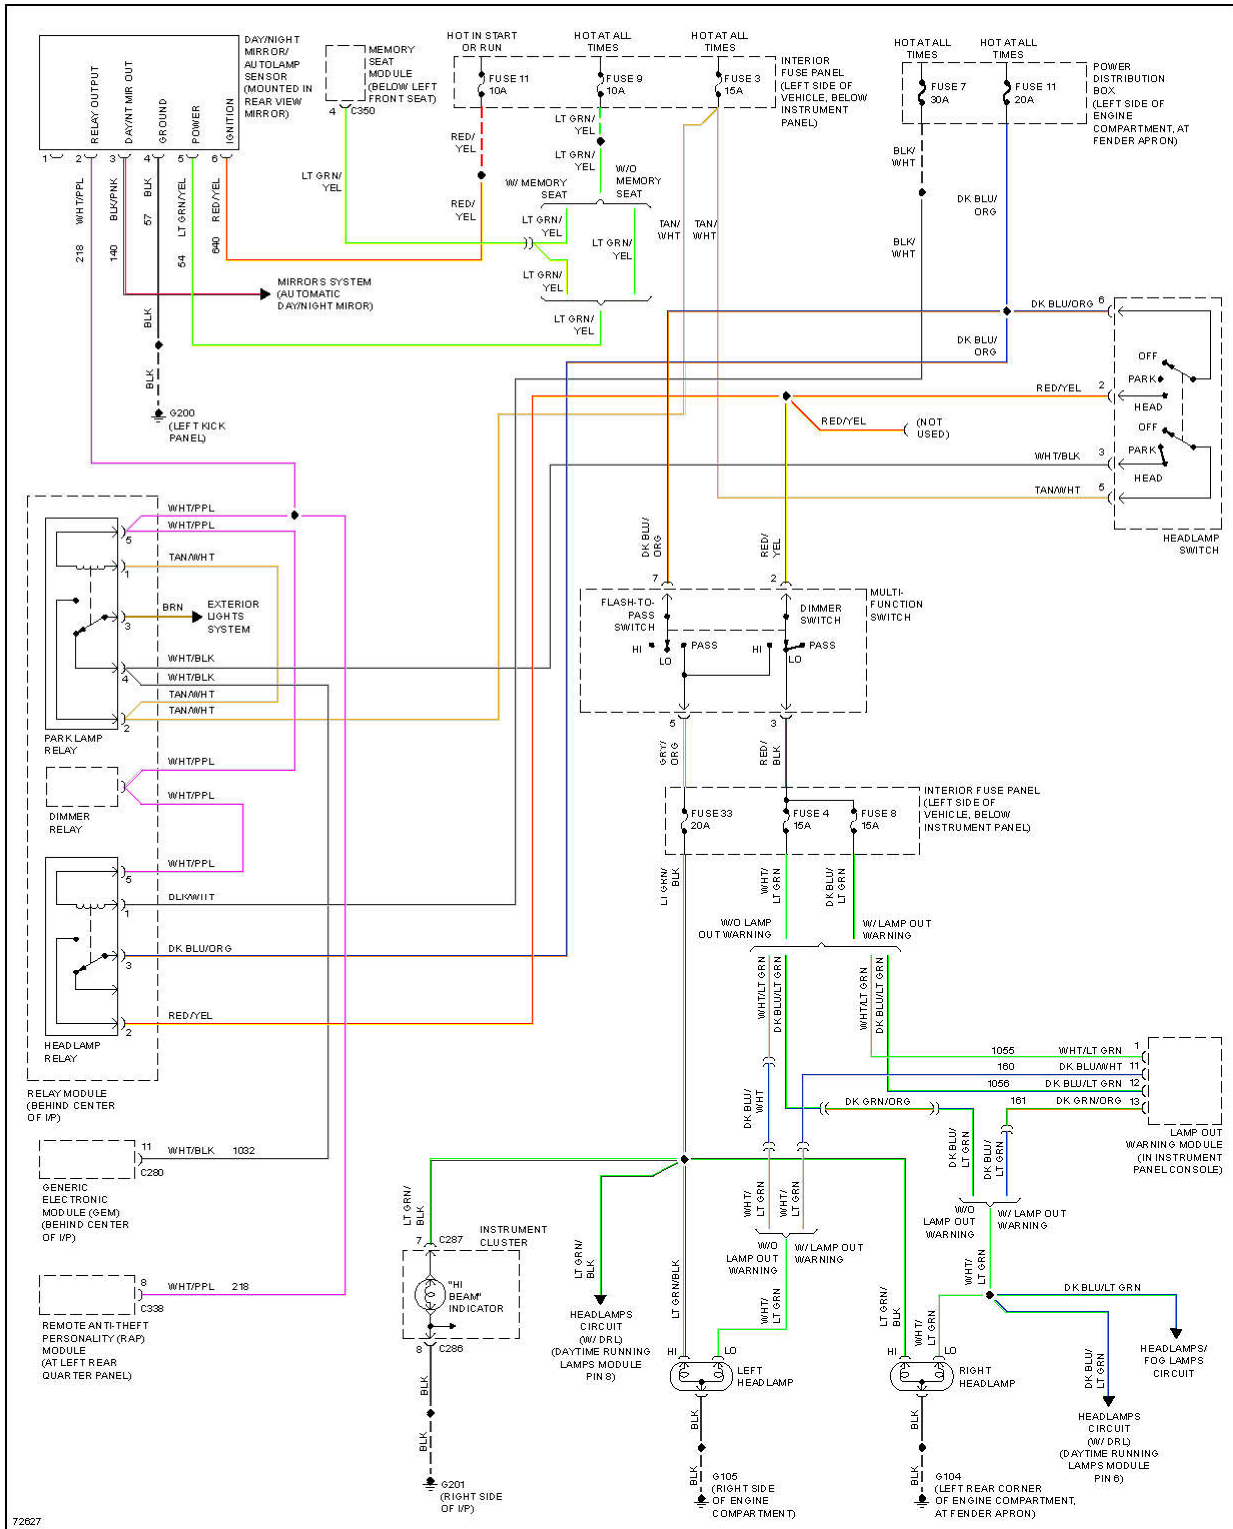

1995 System Wiring Diagrams Ford - Explorer

BODY COMPUTER

1995 Ford Explorer

1995 System Wiring Diagrams Ford - Explorer

Fig. 8: Cruise Control Circuit

1995 Ford Explorer

1995 System Wiring Diagrams Ford - Explorer

Fig. 12: 4.0L, Engine Performance Circuits (1 of 3)

1995 Ford Explorer

1995 System Wiring Diagrams Ford - Explorer

Fig. 19: Ground Distribution Circuit (1 of 4)

1995 Ford Explorer

1995 System Wiring Diagrams Ford - Explorer

Fig. 23: Headlamps Circuit, W/ Autolamps

1995 Ford Explorer

1995 System Wiring Diagrams Ford - Explorer

Fig. 26: Horn Circuit

1995 Ford Explorer

1995 System Wiring Diagrams Ford - Explorer

INTERIOR LIGHTS

1995 Ford Explorer

1995 System Wiring Diagrams Ford - Explorer

72624

Fig. 32: Memory Seat Circuit

1995 Ford Explorer

1995 System Wiring Diagrams Ford - Explorer

Fig. 37: Power Distribution Circuit (4 of 5)

1995 Ford Explorer

1995 System Wiring Diagrams Ford - Explorer