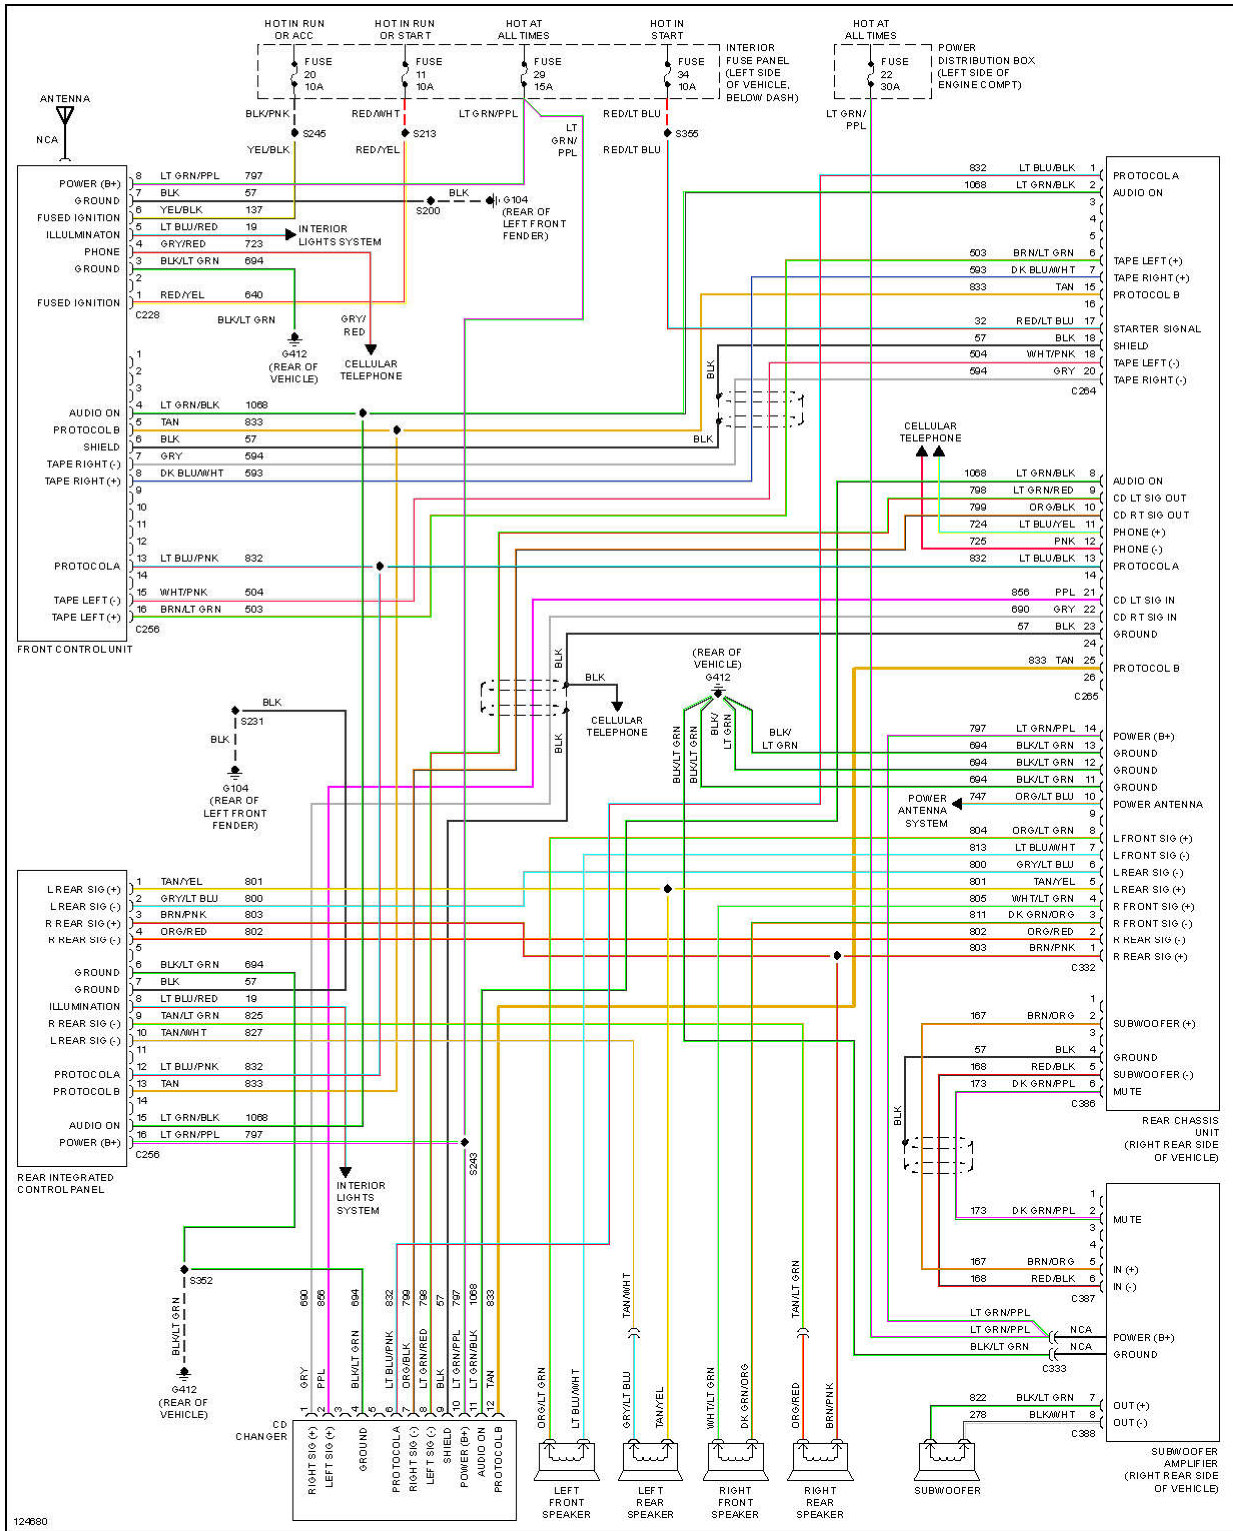

Fig. 12: 4.0L, Engine Performance Circuits (1 of 3)

1995 Ford Explorer

1995 System Wiring Diagrams Ford - Explorer

Fig. 19: Ground Distribution Circuit (1 of 4)

1995 Ford Explorer

1995 System Wiring Diagrams Ford - Explorer

Fig. 23: Headlamps Circuit, W/ Autolamps

1995 Ford Explorer

1995 System Wiring Diagrams Ford - Explorer

Fig. 26: Horn Circuit

1995 Ford Explorer

1995 System Wiring Diagrams Ford - Explorer

INTERIOR LIGHTS

1995 Ford Explorer

Fig. 41: Power Mirror Circuit

1995 Ford Explorer

1995 System Wiring Diagrams Ford - Explorer

Fig. 45: Power Top/Sunroof Circuits

1995 Ford Explorer

1995 System Wiring Diagrams Ford - Explorer

Fig. 49: JBL System

1995 Ford Explorer

1995 System Wiring Diagrams Ford - Explorer

Fig. 55: Supplemental Restraint Circuit