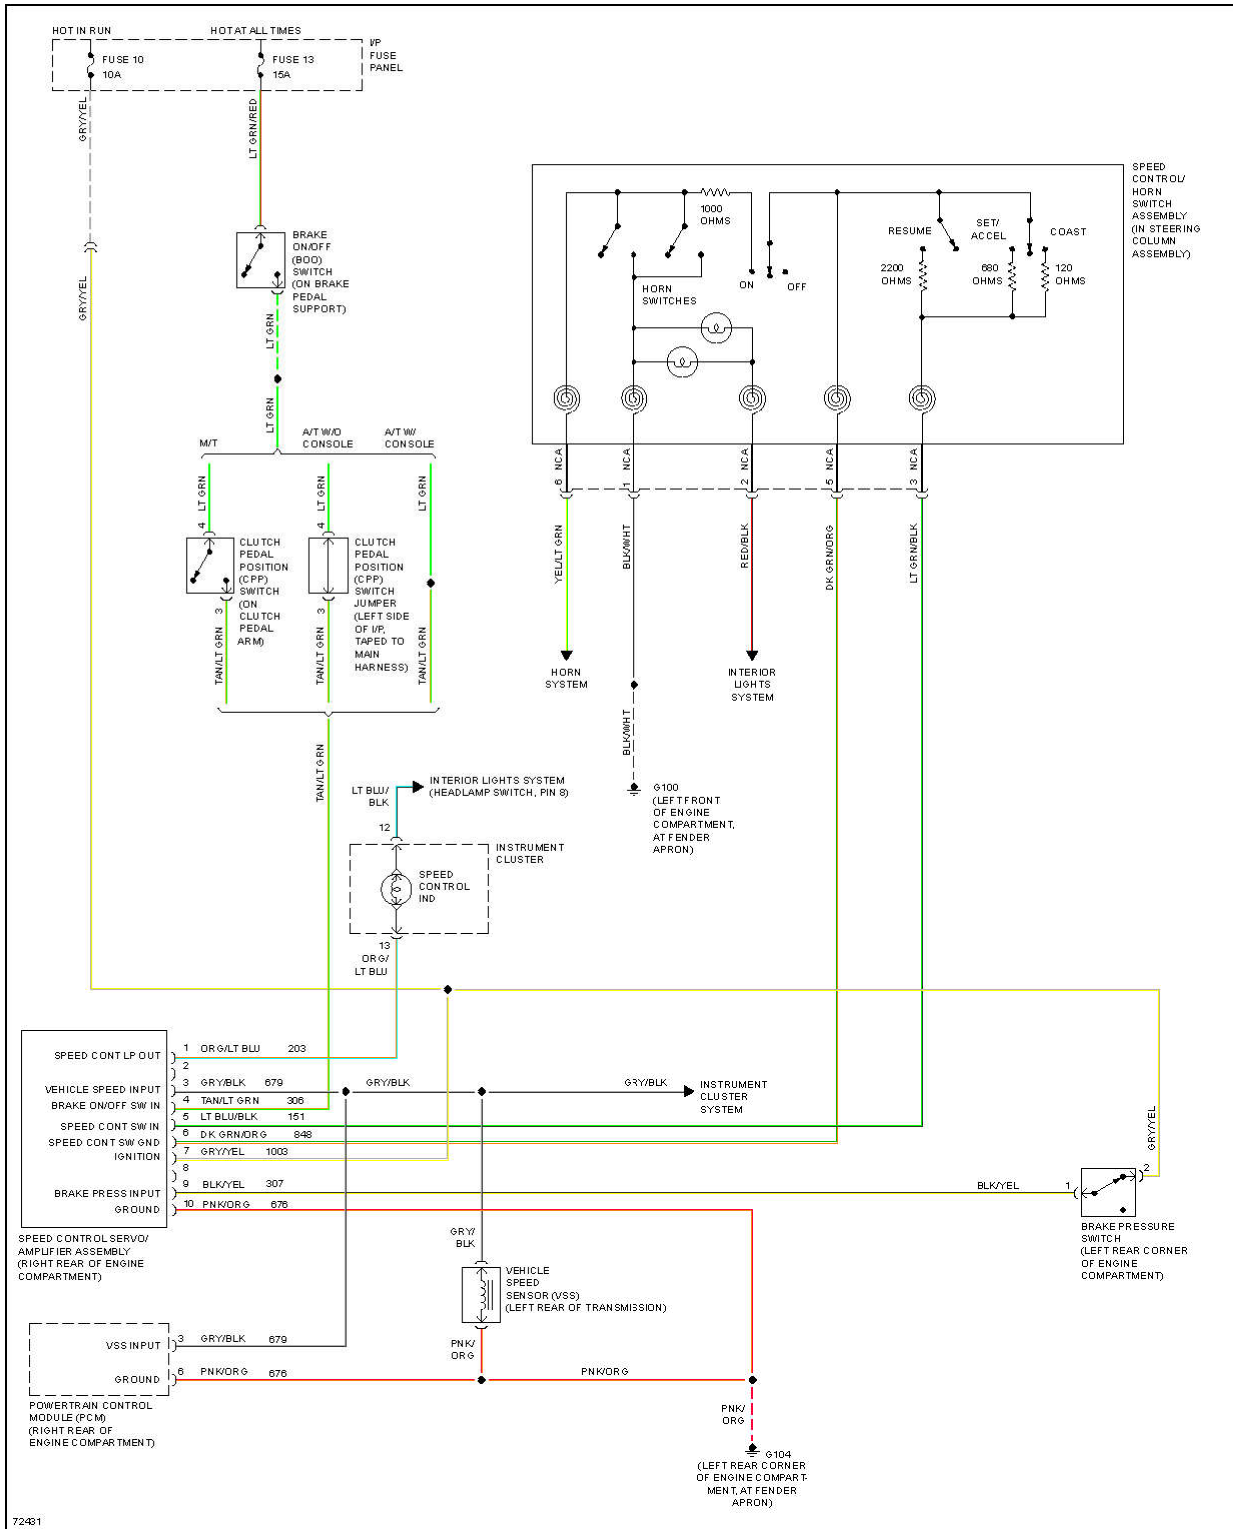

1995 Ford Explorer

1995 System Wiring Diagrams Ford - Explorer

Fig. 1: A/C Circuit, Auto A/C

1995 Ford Explorer

1995 System Wiring Diagrams Ford - Explorer

Fig. 3: Anti-lock Brake Circuits

1995 Ford Explorer

1995 System Wiring Diagrams Ford - Explorer

BODY COMPUTER

1995 Ford Explorer

1995 System Wiring Diagrams Ford - Explorer

Fig. 8: Cruise Control Circuit

1995 Ford Explorer

1995 System Wiring Diagrams Ford - Explorer

Fig. 12: 4.0L, Engine Performance Circuits (1 of 3)

1995 Ford Explorer

1995 System Wiring Diagrams Ford - Explorer

Fig. 19: Ground Distribution Circuit (1 of 4)

1995 Ford Explorer

1995 System Wiring Diagrams Ford - Explorer

Fig. 23: Headlamps Circuit, W/ Autolamps

1995 Ford Explorer

1995 System Wiring Diagrams Ford - Explorer

Fig. 26: Horn Circuit

1995 Ford Explorer

1995 System Wiring Diagrams Ford - Explorer

INTERIOR LIGHTS

1995 Ford Explorer