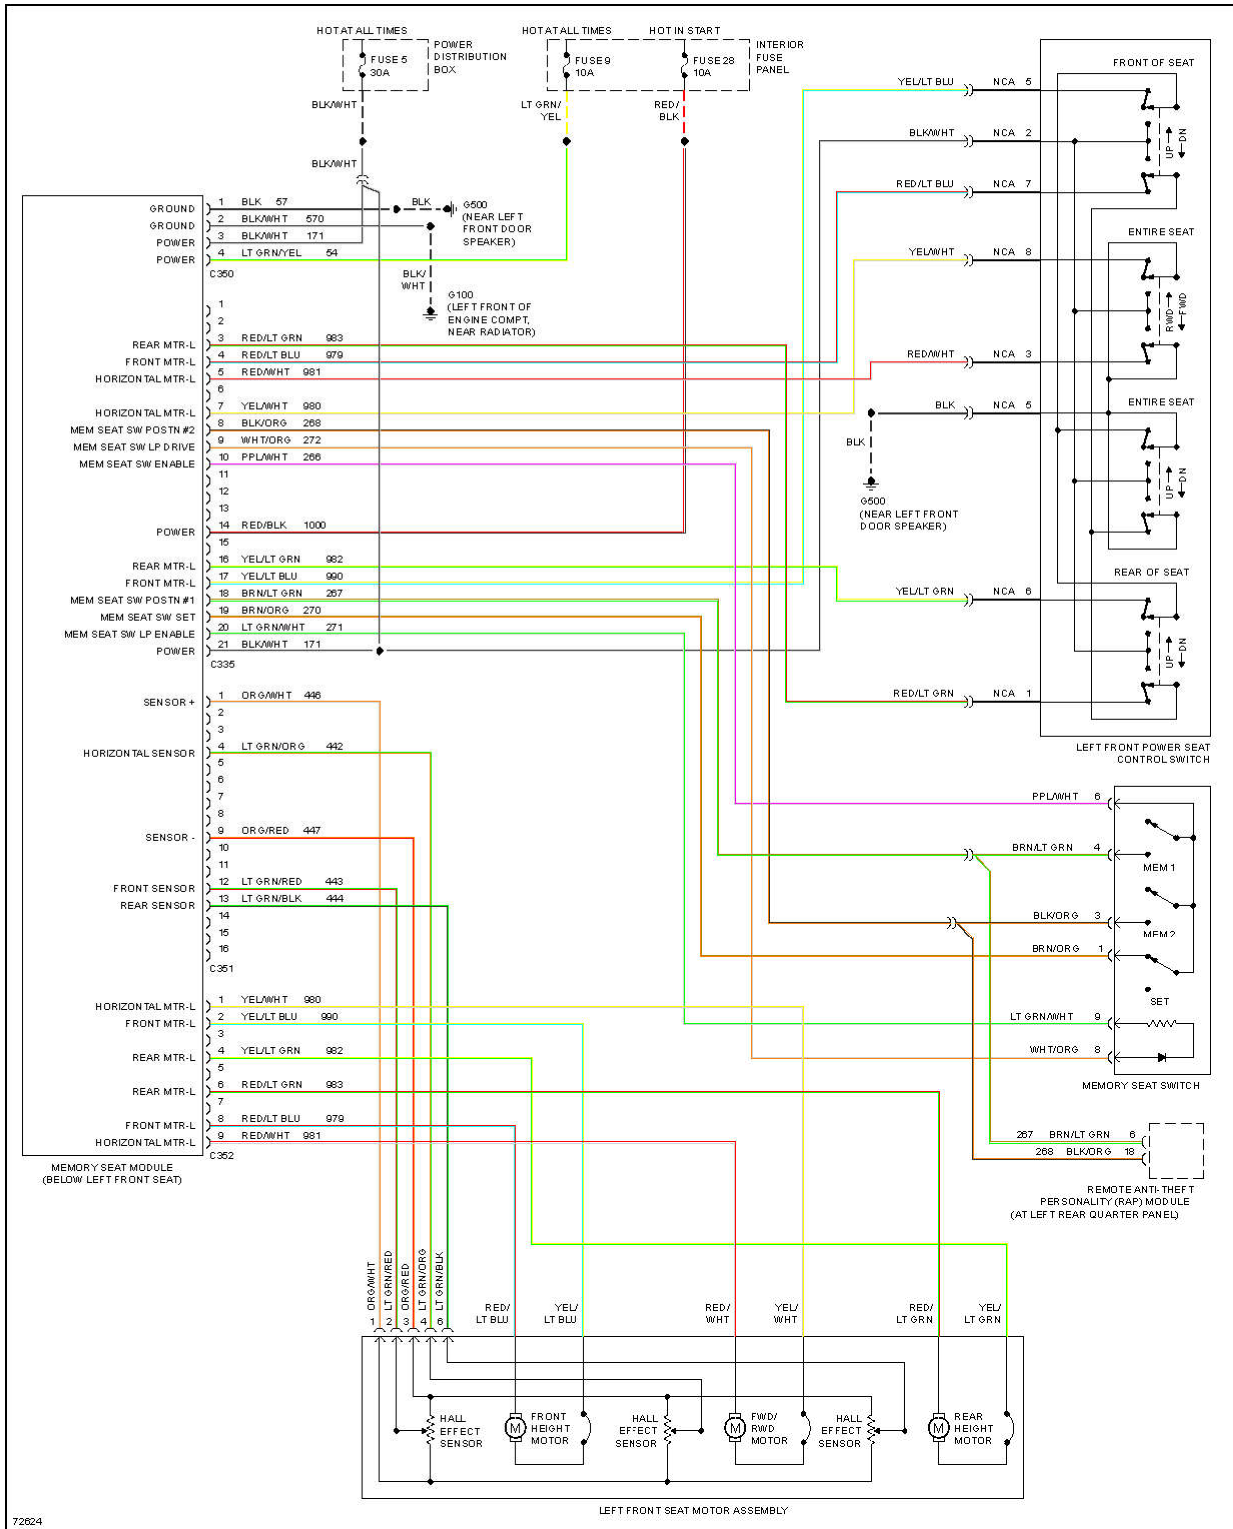

Fig. 12: 4.0L, Engine Performance Circuits (1 of 3)

1995 Ford Explorer

1995 System Wiring Diagrams Ford - Explorer

Fig. 19: Ground Distribution Circuit (1 of 4)

1995 Ford Explorer

1995 System Wiring Diagrams Ford - Explorer

Fig. 23: Headlamps Circuit, W/ Autolamps

1995 Ford Explorer

1995 System Wiring Diagrams Ford - Explorer

Fig. 26: Horn Circuit

1995 Ford Explorer

1995 System Wiring Diagrams Ford - Explorer

INTERIOR LIGHTS

1995 Ford Explorer

1995 System Wiring Diagrams Ford - Explorer

72624

Fig. 32: Memory Seat Circuit

1995 Ford Explorer

1995 System Wiring Diagrams Ford - Explorer

Fig. 37: Power Distribution Circuit (4 of 5)

1995 Ford Explorer

1995 System Wiring Diagrams Ford - Explorer

Fig. 41: Power Mirror Circuit

1995 Ford Explorer

1995 System Wiring Diagrams Ford - Explorer

Fig. 45: Power Top/Sunroof Circuits

1995 Ford Explorer

1995 System Wiring Diagrams Ford - Explorer

Fig. 49: JBL System