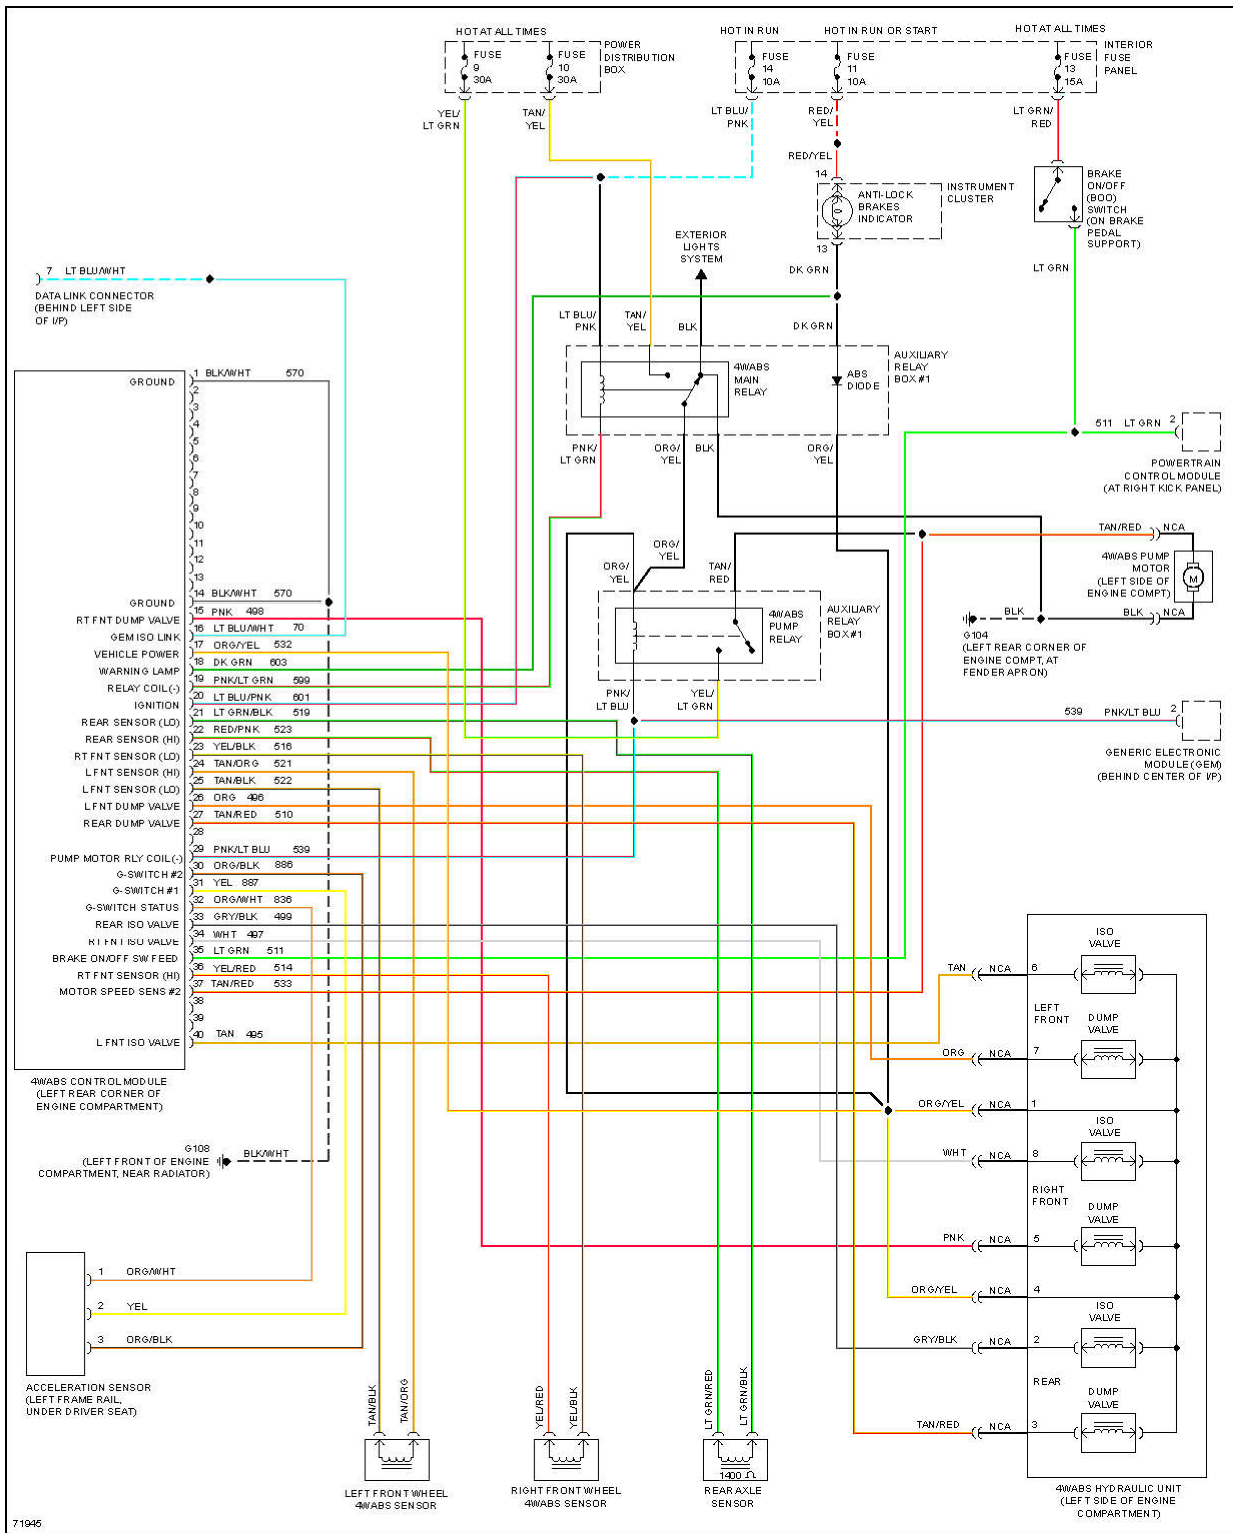

1995 Ford Explorer

1995 System Wiring Diagrams Ford - Explorer

Fig. 1: A/C Circuit, Auto A/C

1995 Ford Explorer

1995 System Wiring Diagrams Ford - Explorer

Fig. 3: Anti-lock Brake Circuits

1995 Ford Explorer

1995 System Wiring Diagrams Ford - Explorer

BODY COMPUTER

1995 Ford Explorer

1995 System Wiring Diagrams Ford - Explorer

Fig. 8: Cruise Control Circuit

1995 Ford Explorer

1995 System Wiring Diagrams Ford - Explorer

Fig. 12: 4.0L, Engine Performance Circuits (1 of 3)

1995 Ford Explorer

1995 System Wiring Diagrams Ford - Explorer

Fig. 19: Ground Distribution Circuit (1 of 4)

1995 Ford Explorer

1995 System Wiring Diagrams Ford - Explorer

Fig. 23: Headlamps Circuit, W/ Autolamps

1995 Ford Explorer

1995 System Wiring Diagrams Ford - Explorer

Fig. 26: Horn Circuit

1995 Ford Explorer

1995 System Wiring Diagrams Ford - Explorer

INTERIOR LIGHTS

1995 Ford Explorer