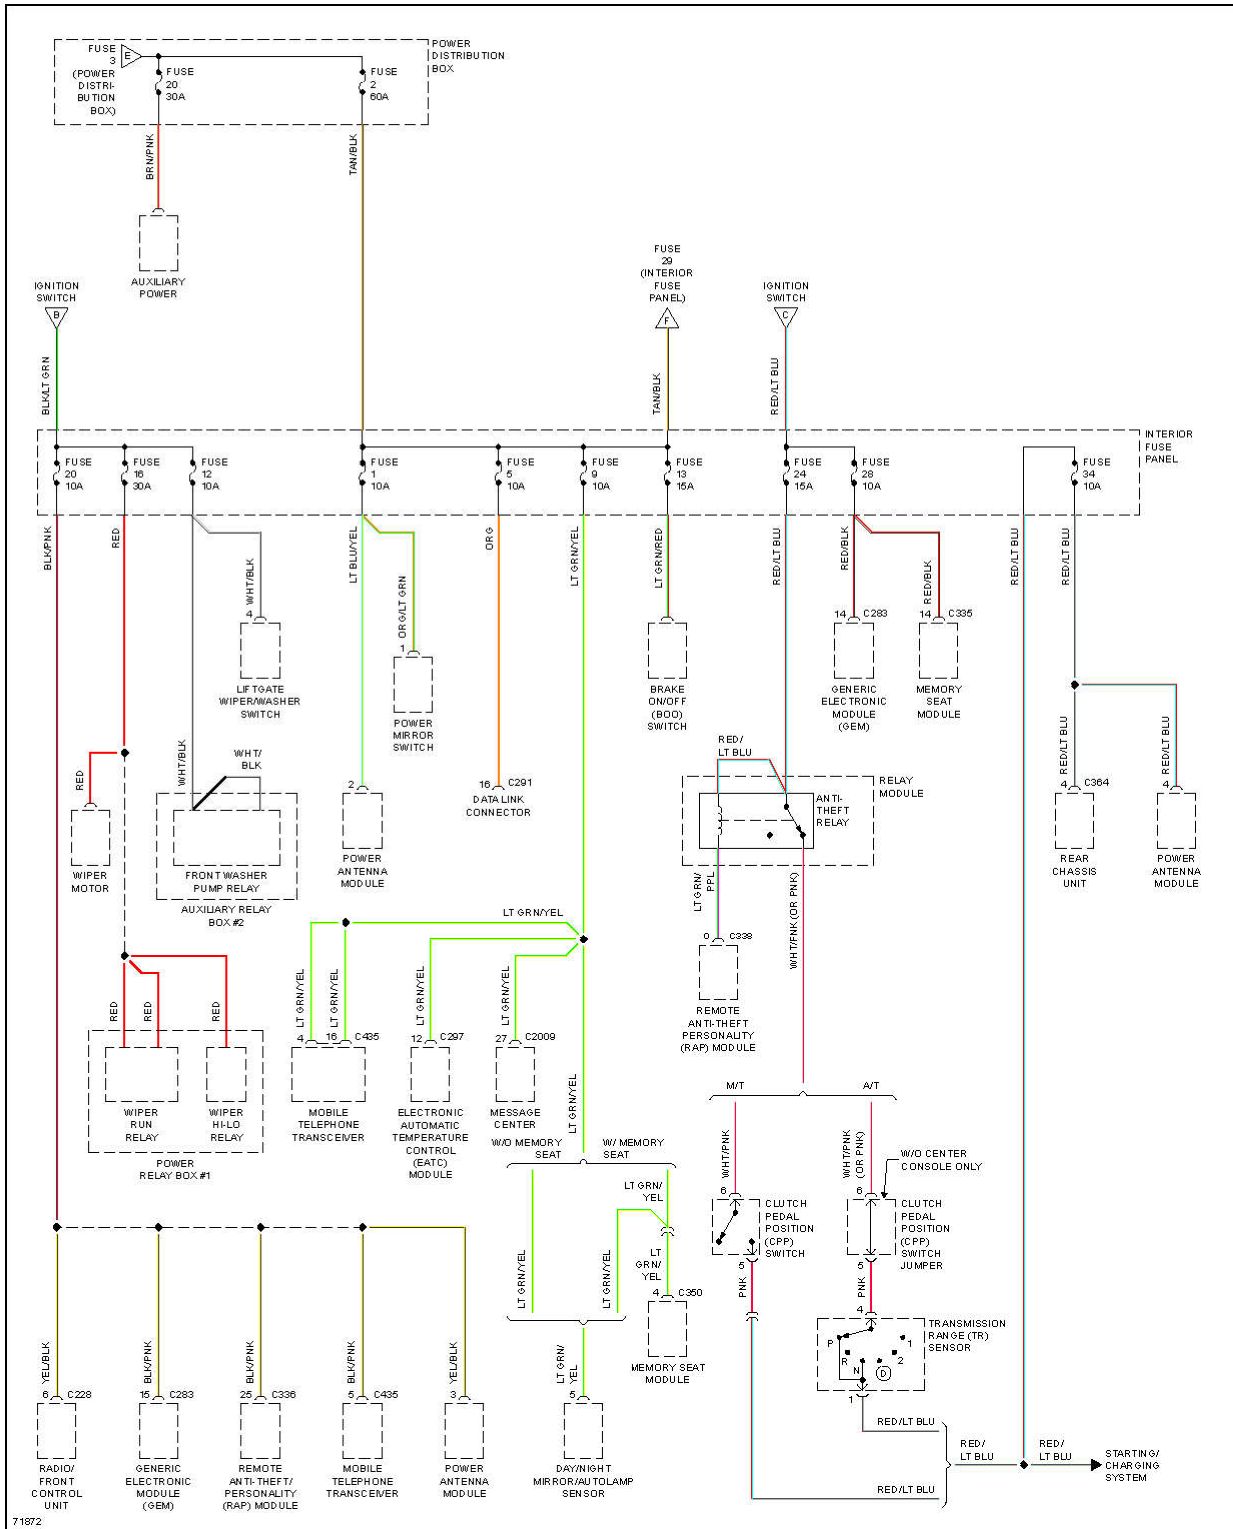

Fig. 12: 4.0L, Engine Performance Circuits (1 of 3)

1995 Ford Explorer

1995 System Wiring Diagrams Ford - Explorer

Fig. 19: Ground Distribution Circuit (1 of 4)

1995 Ford Explorer

1995 System Wiring Diagrams Ford - Explorer

Fig. 23: Headlamps Circuit, W/ Autolamps

1995 Ford Explorer

1995 System Wiring Diagrams Ford - Explorer

Fig. 26: Horn Circuit

1995 Ford Explorer

1995 System Wiring Diagrams Ford - Explorer

INTERIOR LIGHTS

1995 Ford Explorer

1995 System Wiring Diagrams Ford - Explorer

72624

Fig. 32: Memory Seat Circuit

1995 Ford Explorer

1995 System Wiring Diagrams Ford - Explorer

Fig. 37: Power Distribution Circuit (4 of 5)

1995 Ford Explorer

1995 System Wiring Diagrams Ford - Explorer

Fig. 41: Power Mirror Circuit

1995 Ford Explorer

1995 System Wiring Diagrams Ford - Explorer

Fig. 45: Power Top/Sunroof Circuits

1995 Ford Explorer

1995 System Wiring Diagrams Ford - Explorer

Fig. 49: JBL System