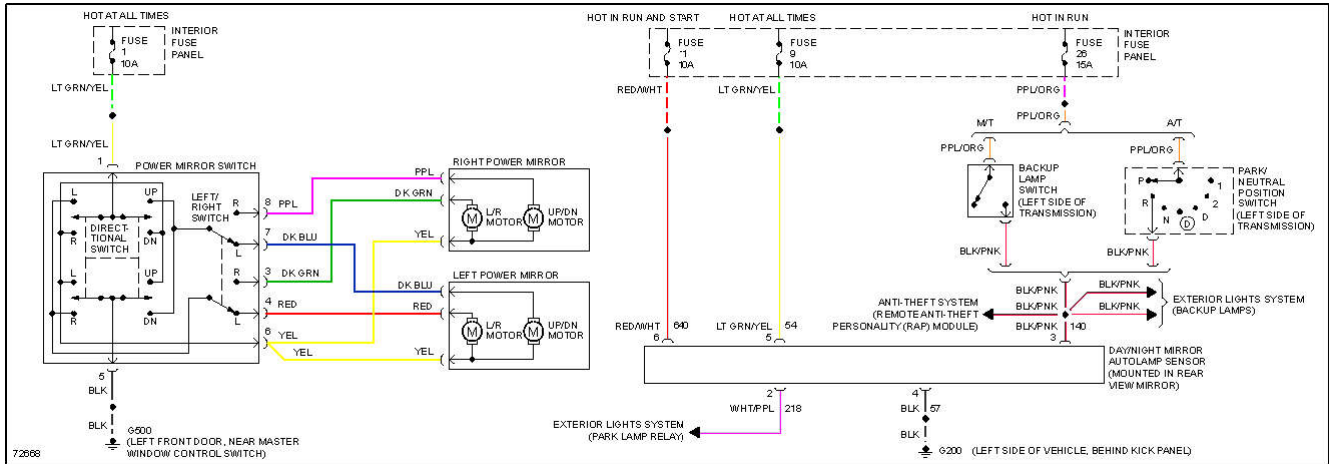

Fig. 23: Headlamps Circuit, W/ Autolamps

1995 Ford Explorer

1995 System Wiring Diagrams Ford - Explorer

Fig. 26: Horn Circuit

1995 Ford Explorer

1995 System Wiring Diagrams Ford - Explorer

INTERIOR LIGHTS

1995 Ford Explorer

1995 System Wiring Diagrams Ford - Explorer

72624

Fig. 32: Memory Seat Circuit

1995 Ford Explorer

1995 System Wiring Diagrams Ford - Explorer

Fig. 37: Power Distribution Circuit (4 of 5)

1995 Ford Explorer

1995 System Wiring Diagrams Ford - Explorer

Fig. 41: Power Mirror Circuit

1995 Ford Explorer

1995 System Wiring Diagrams Ford - Explorer

Fig. 45: Power Top/Sunroof Circuits

1995 Ford Explorer

1995 System Wiring Diagrams Ford - Explorer

Fig. 49: JBL System