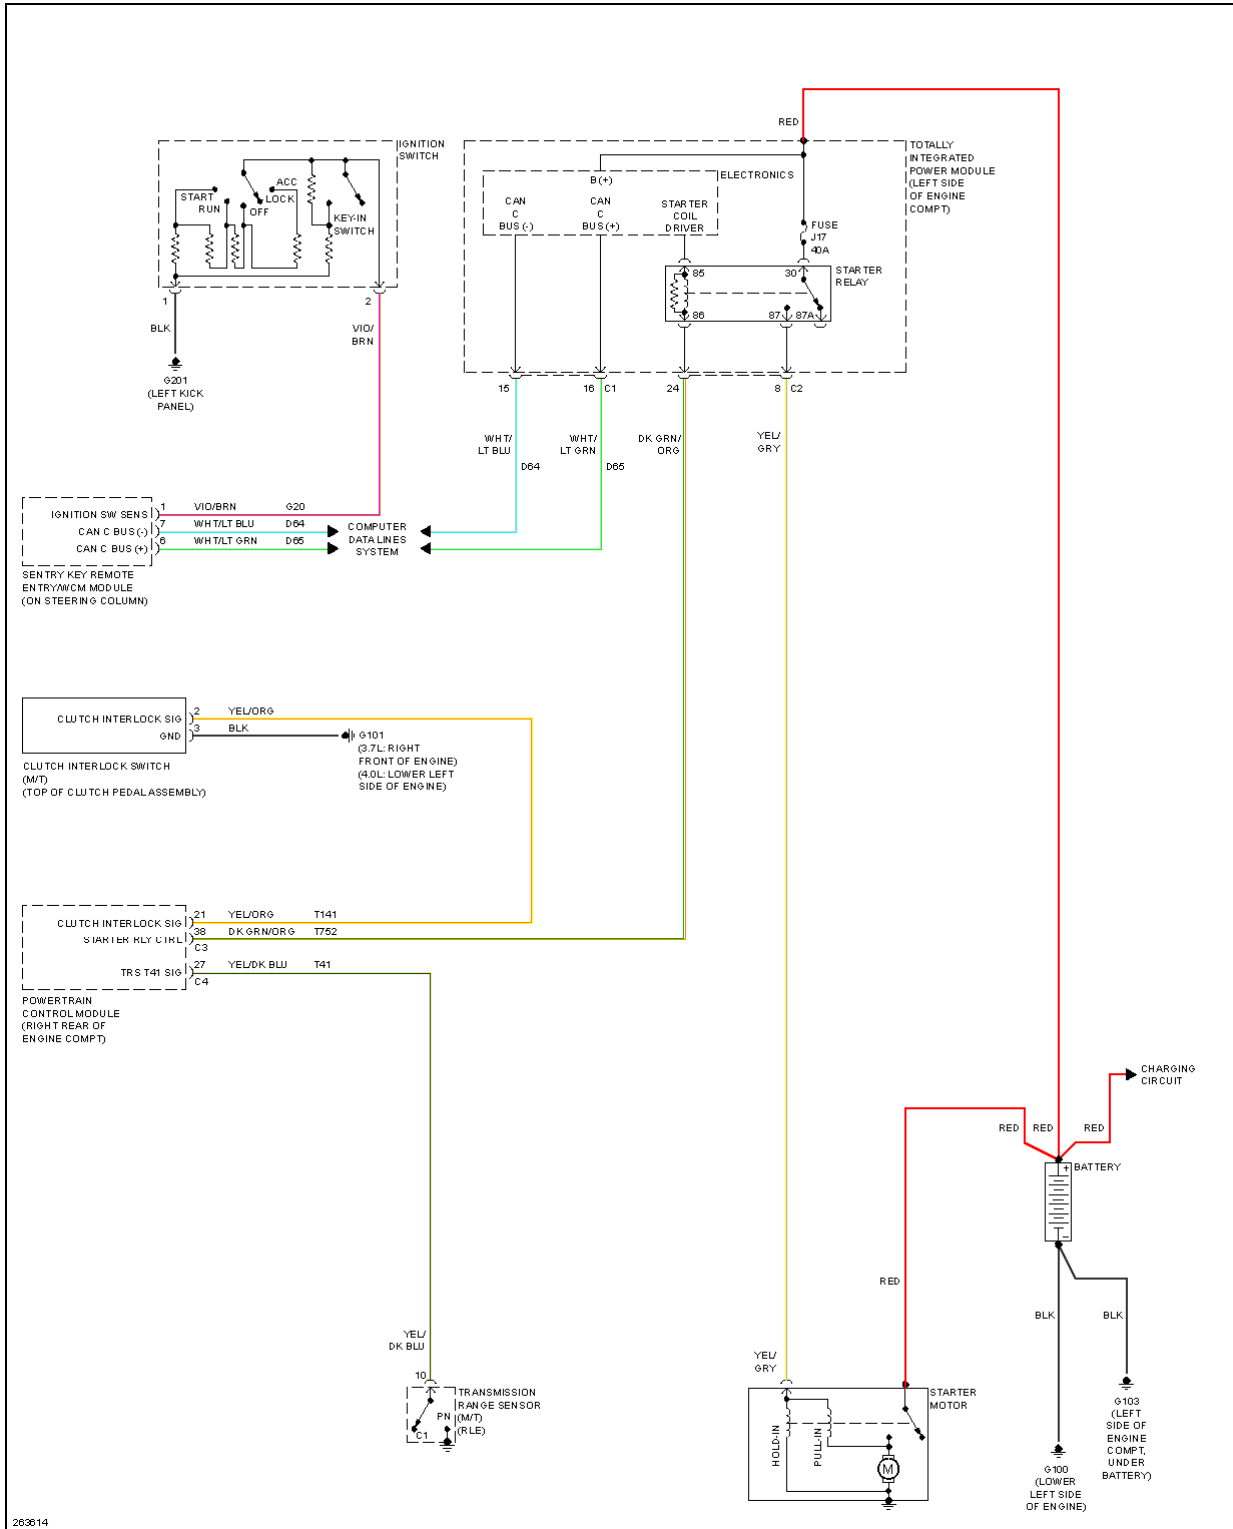

2007 Dodge Nitro R/T

2007 SYSTEM WIRING DIAGRAMS Dodge - Nitro