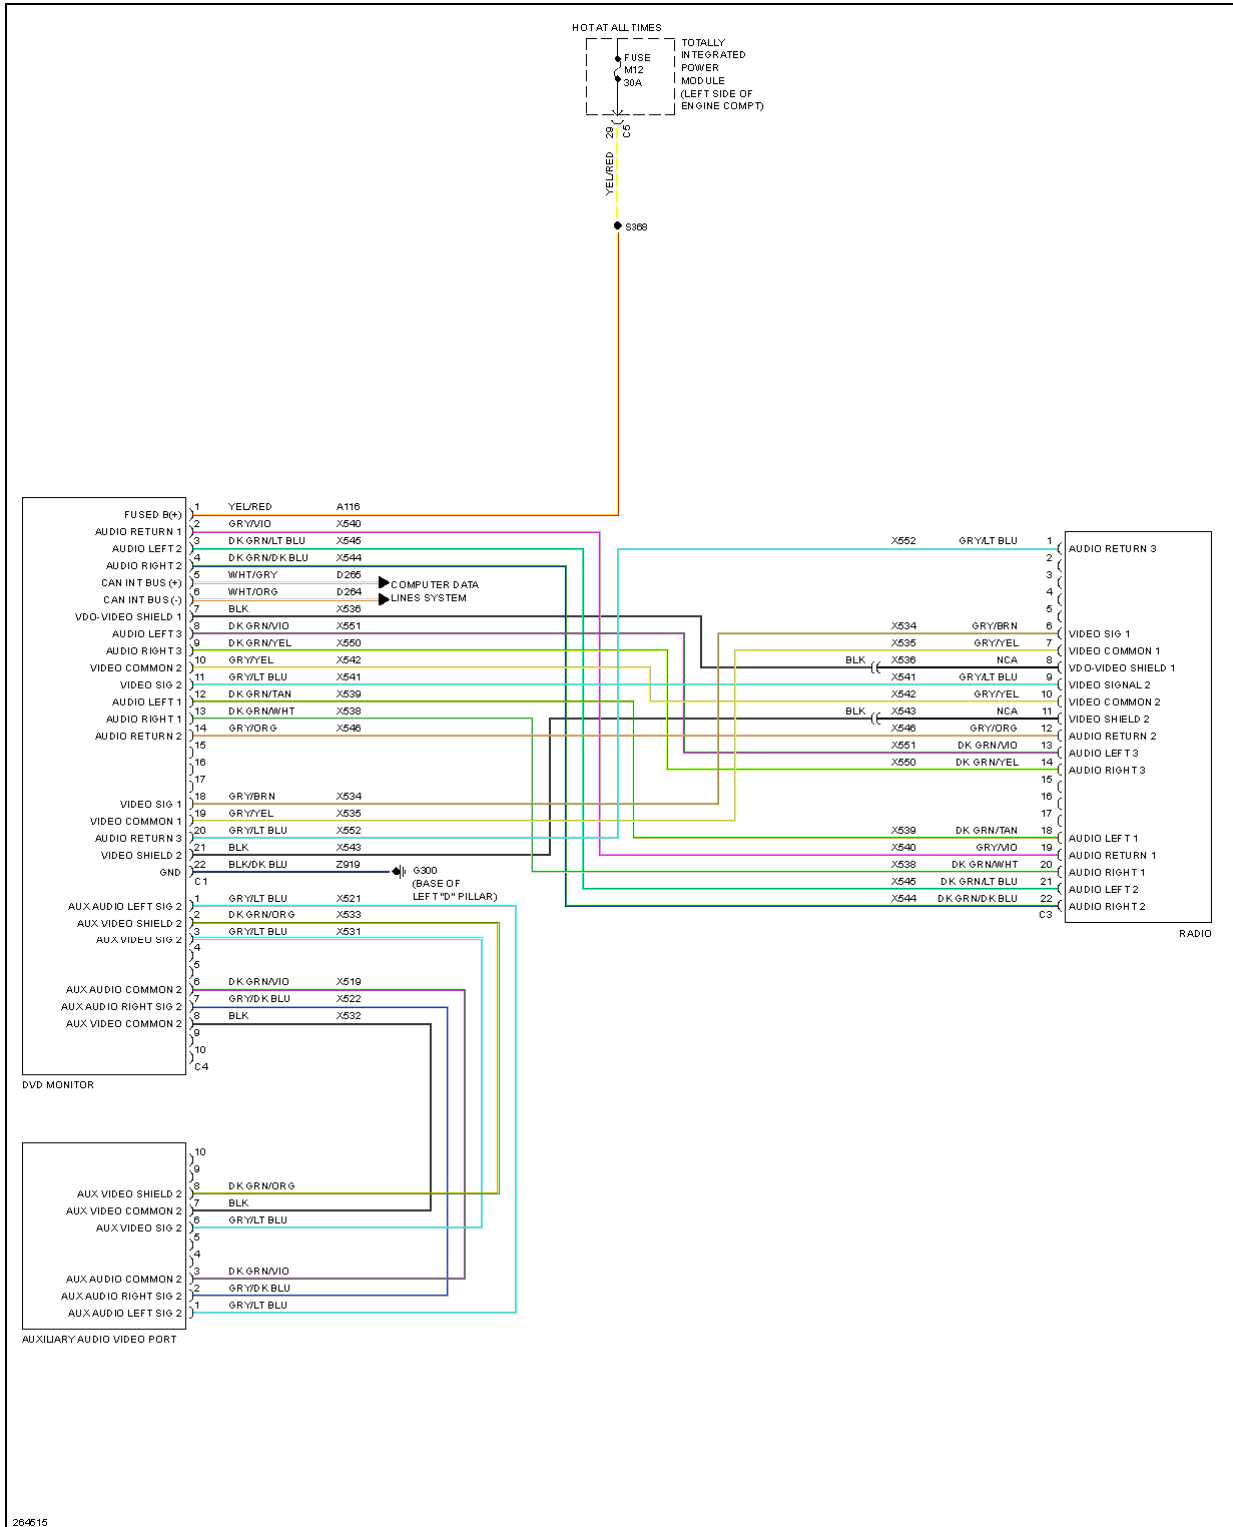

2007 Dodge Nitro R/T

2007 SYSTEM WIRING DIAGRAMS Dodge - Nitro