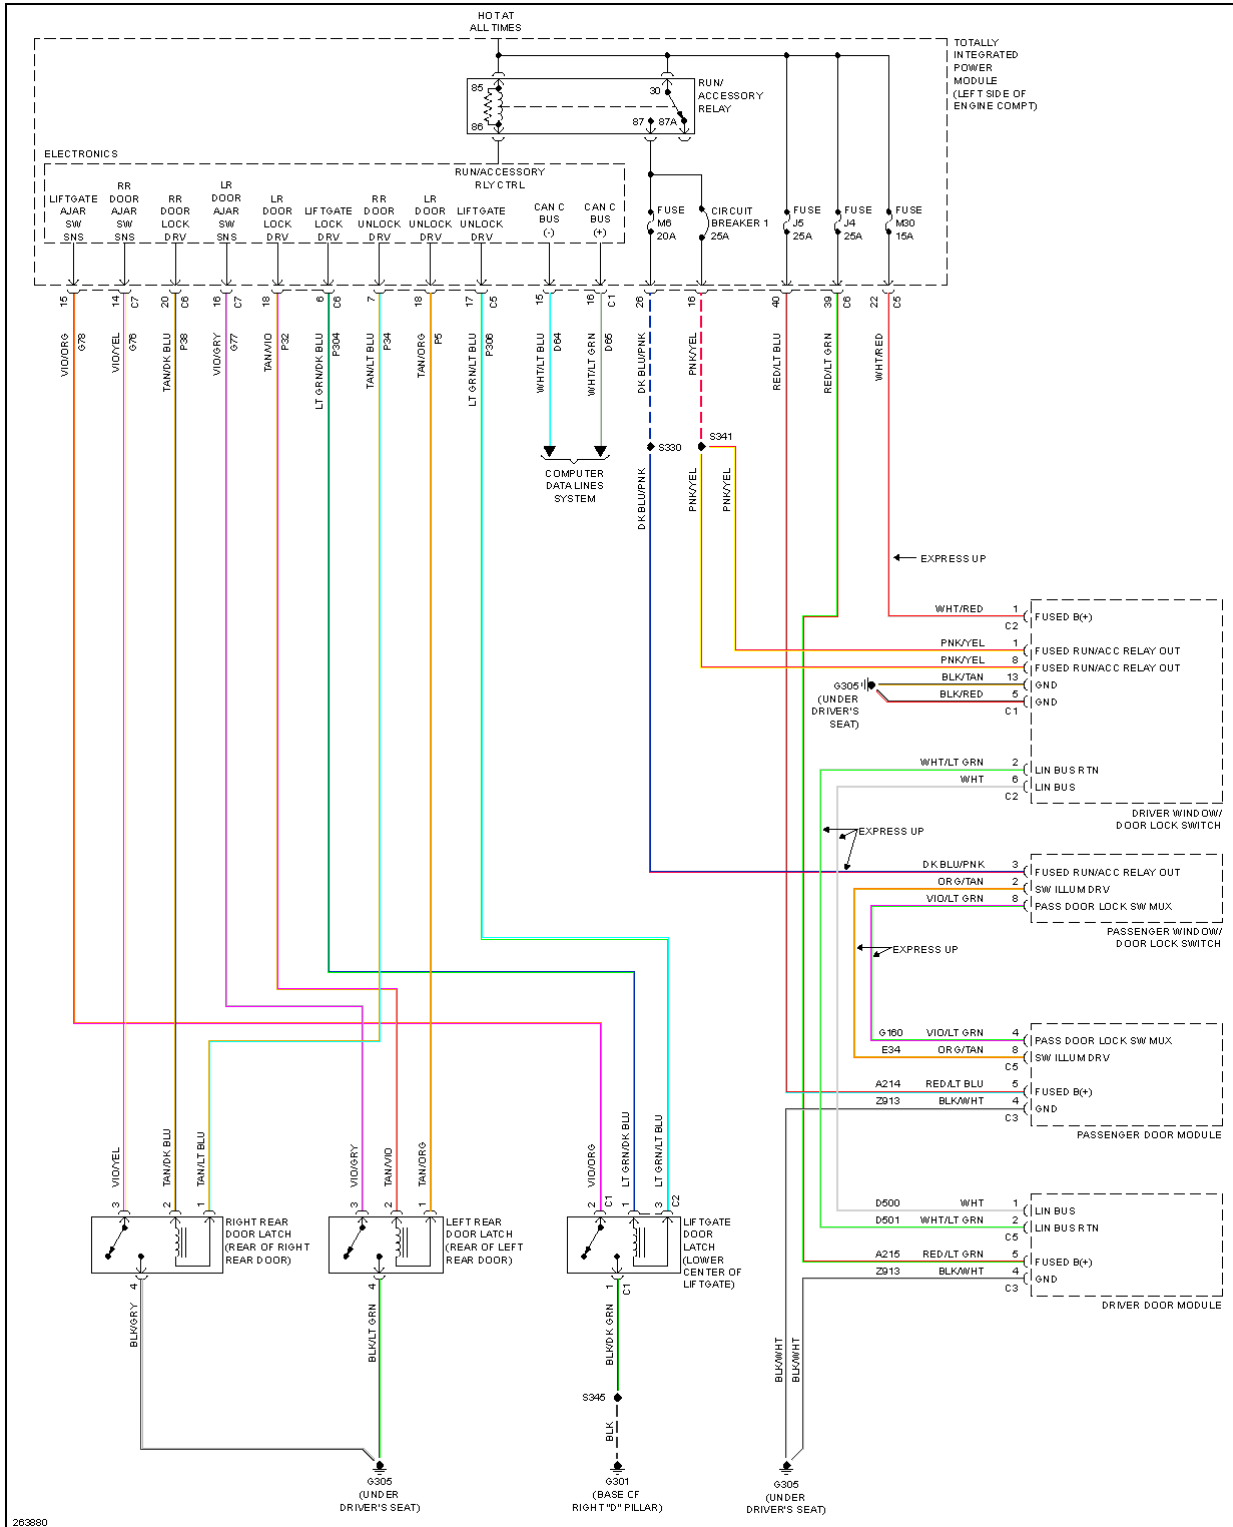

2007 Dodge Nitro R/T

2007 SYSTEM WIRING DIAGRAMS Dodge - Nitro