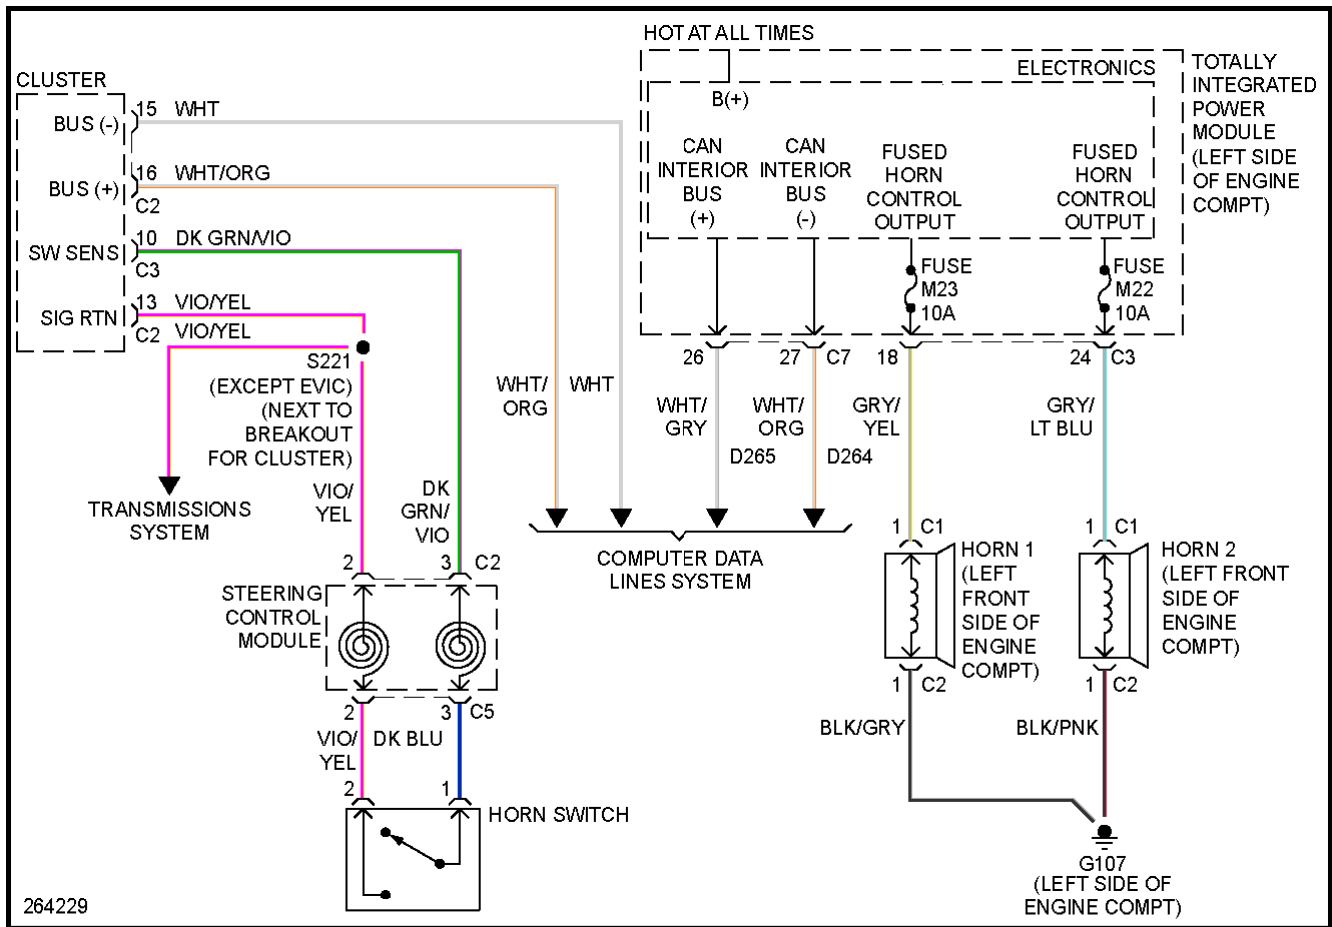

2007 Dodge Nitro R/T

2007 SYSTEM WIRING DIAGRAMS Dodge - Nitro