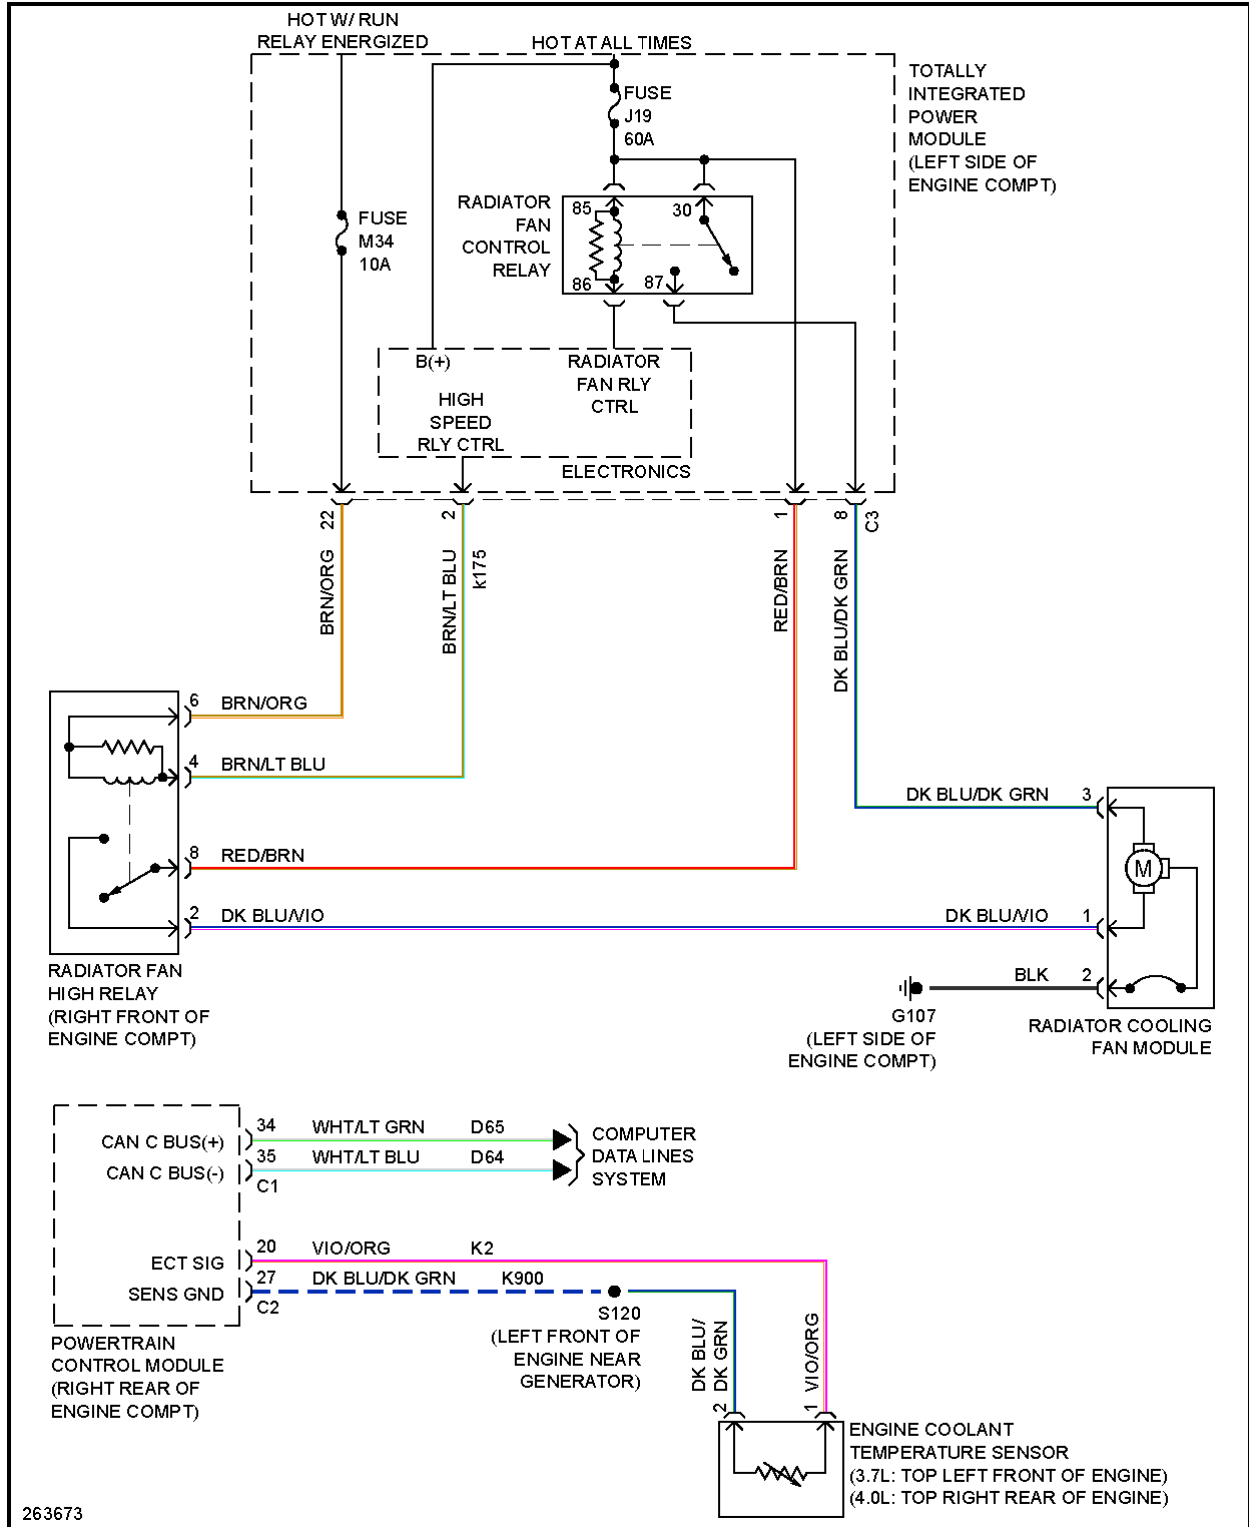

2007 Dodge Nitro R/T

2007 SYSTEM WIRING DIAGRAMS Dodge - Nitro