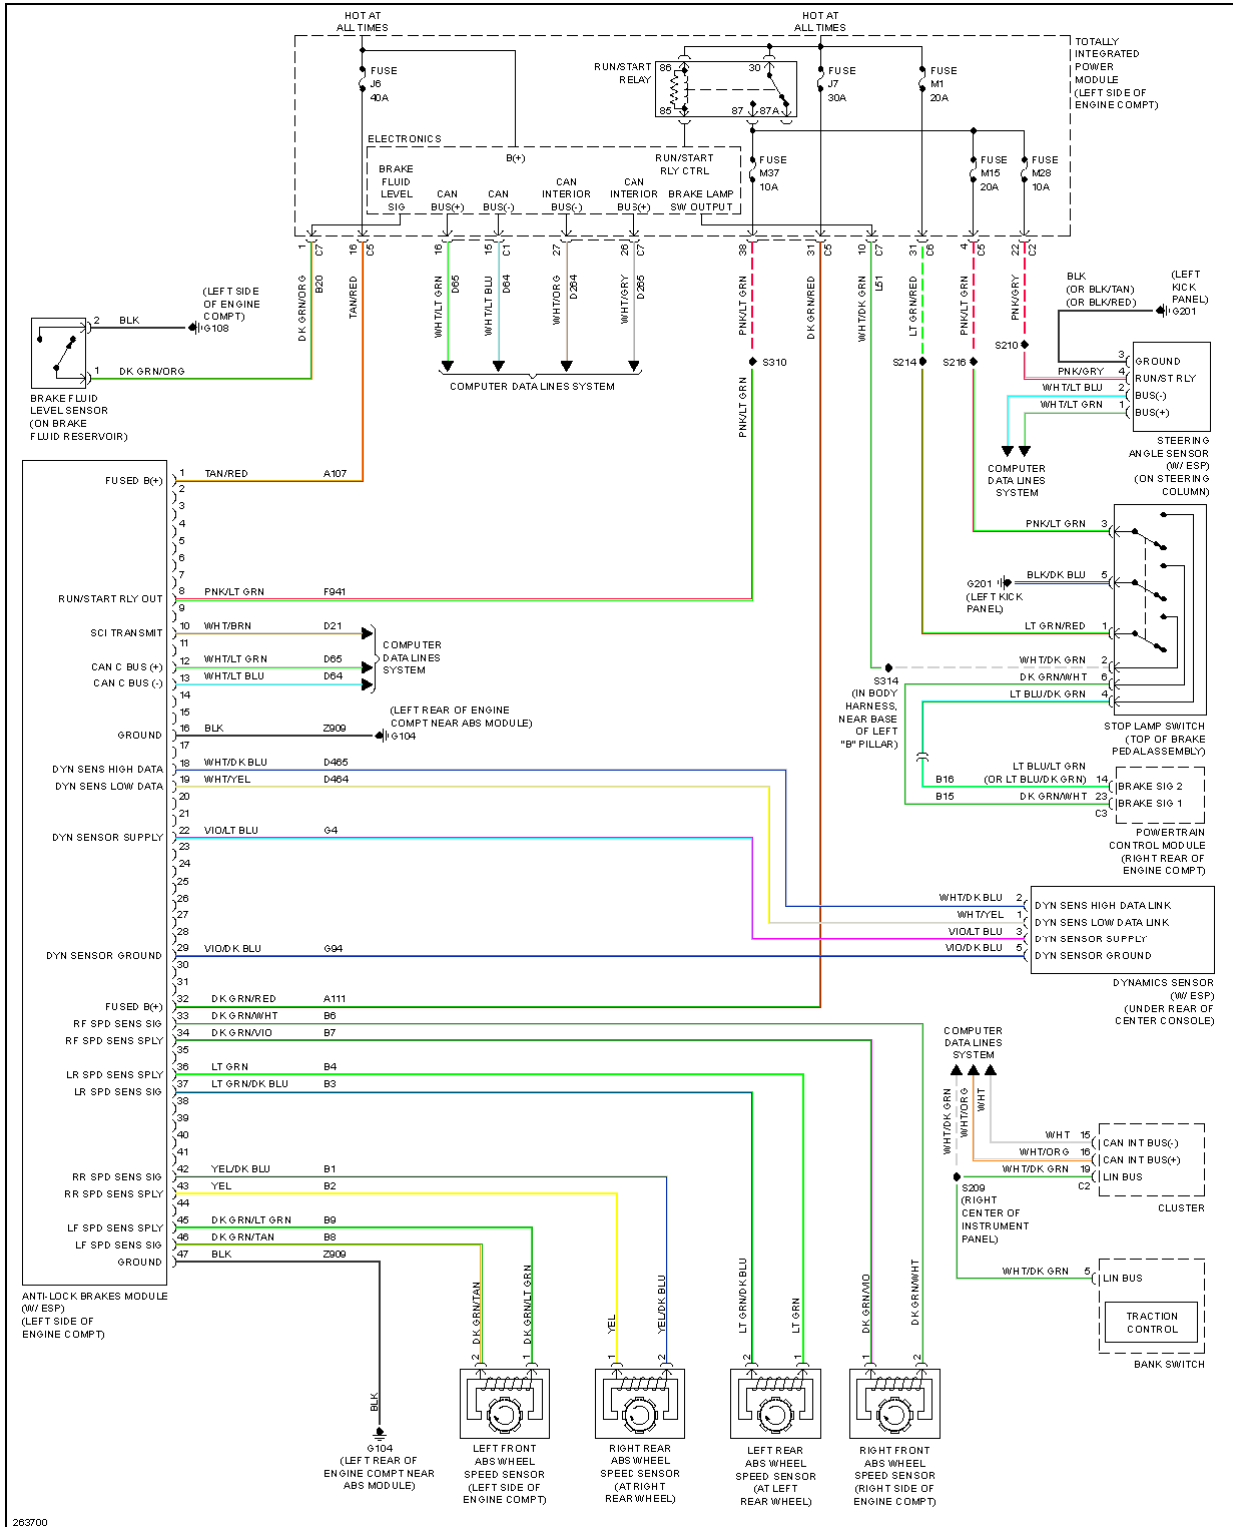

2007 Dodge Nitro R/T

2007 SYSTEM WIRING DIAGRAMS Dodge - Nitro