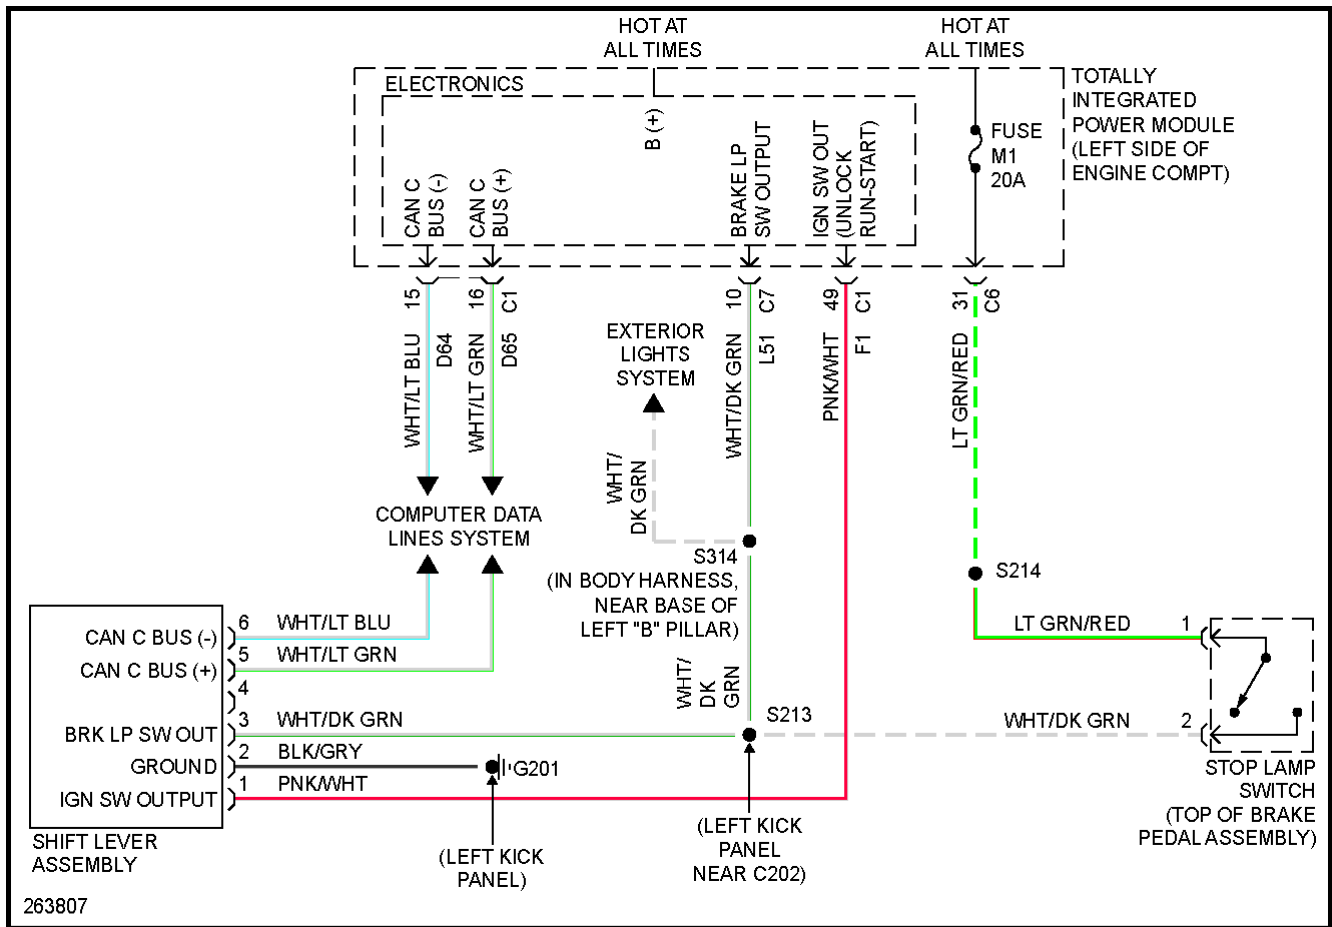

2007 Dodge Nitro R/T

2007 SYSTEM WIRING DIAGRAMS Dodge - Nitro