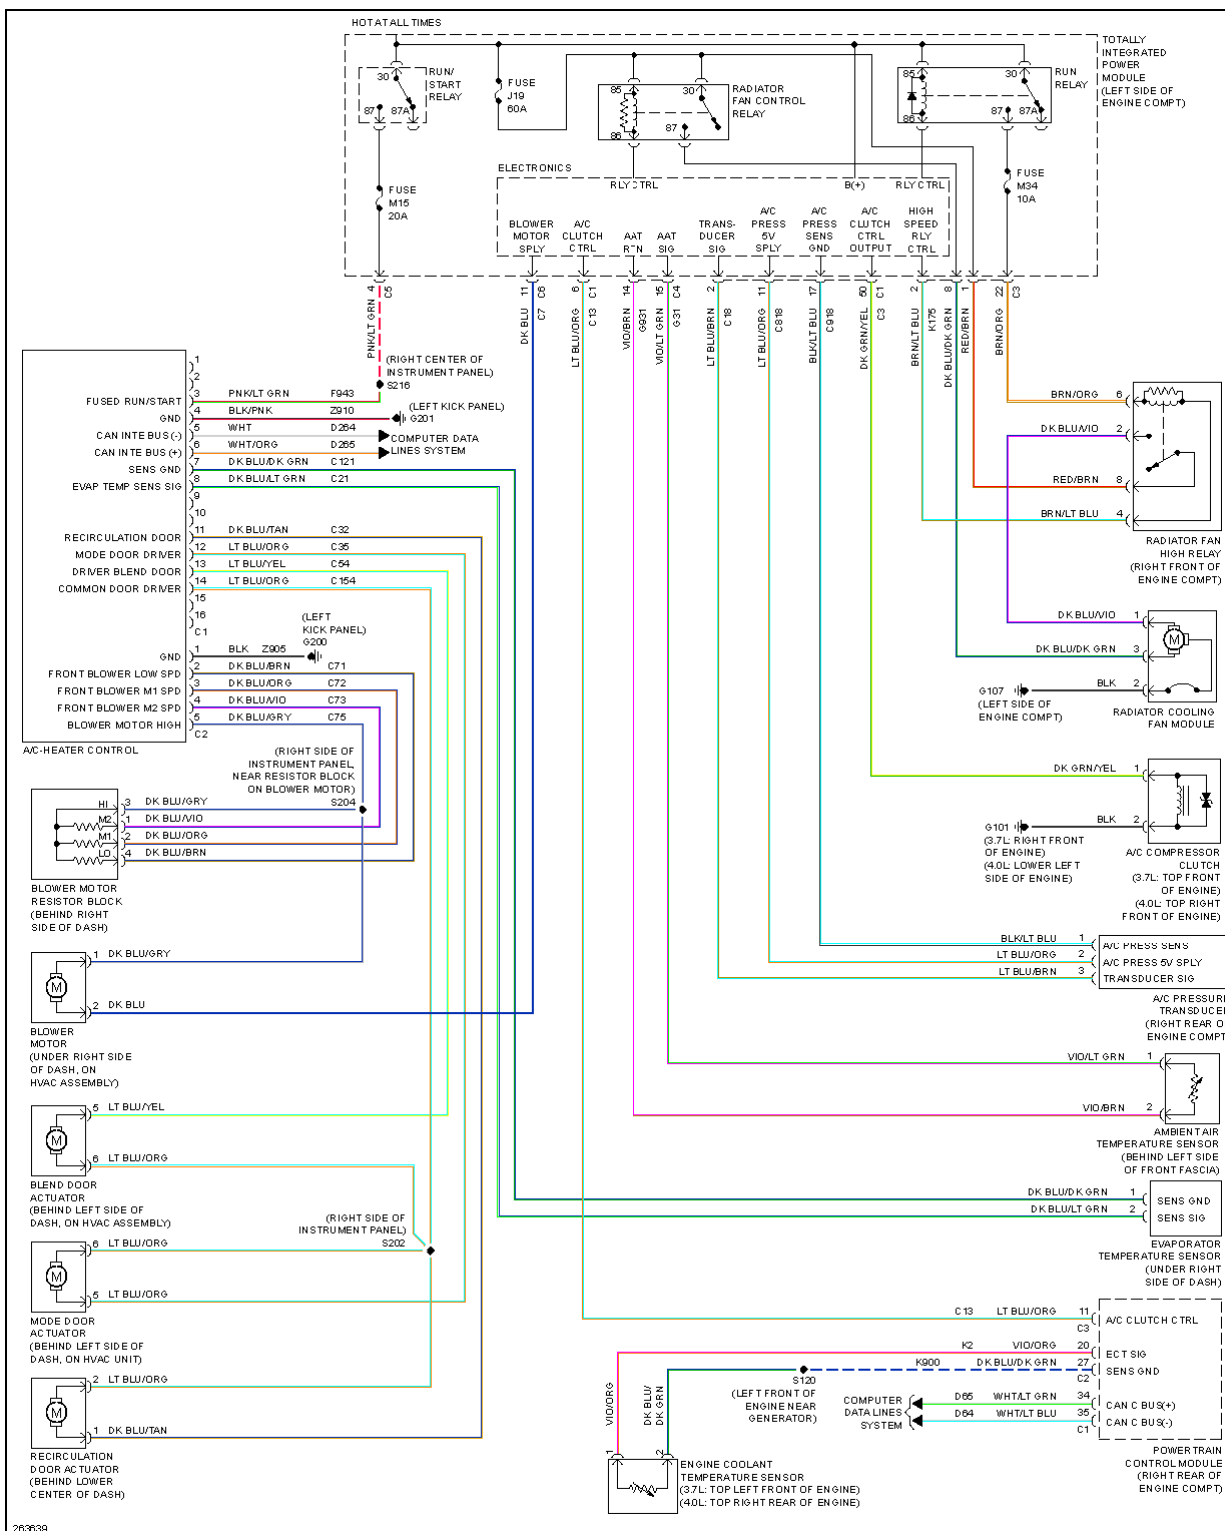

# 2007 Dodge Nitro R/T

## 2007 SYSTEM WIRING DIAGRAMS Dodge - Nitro