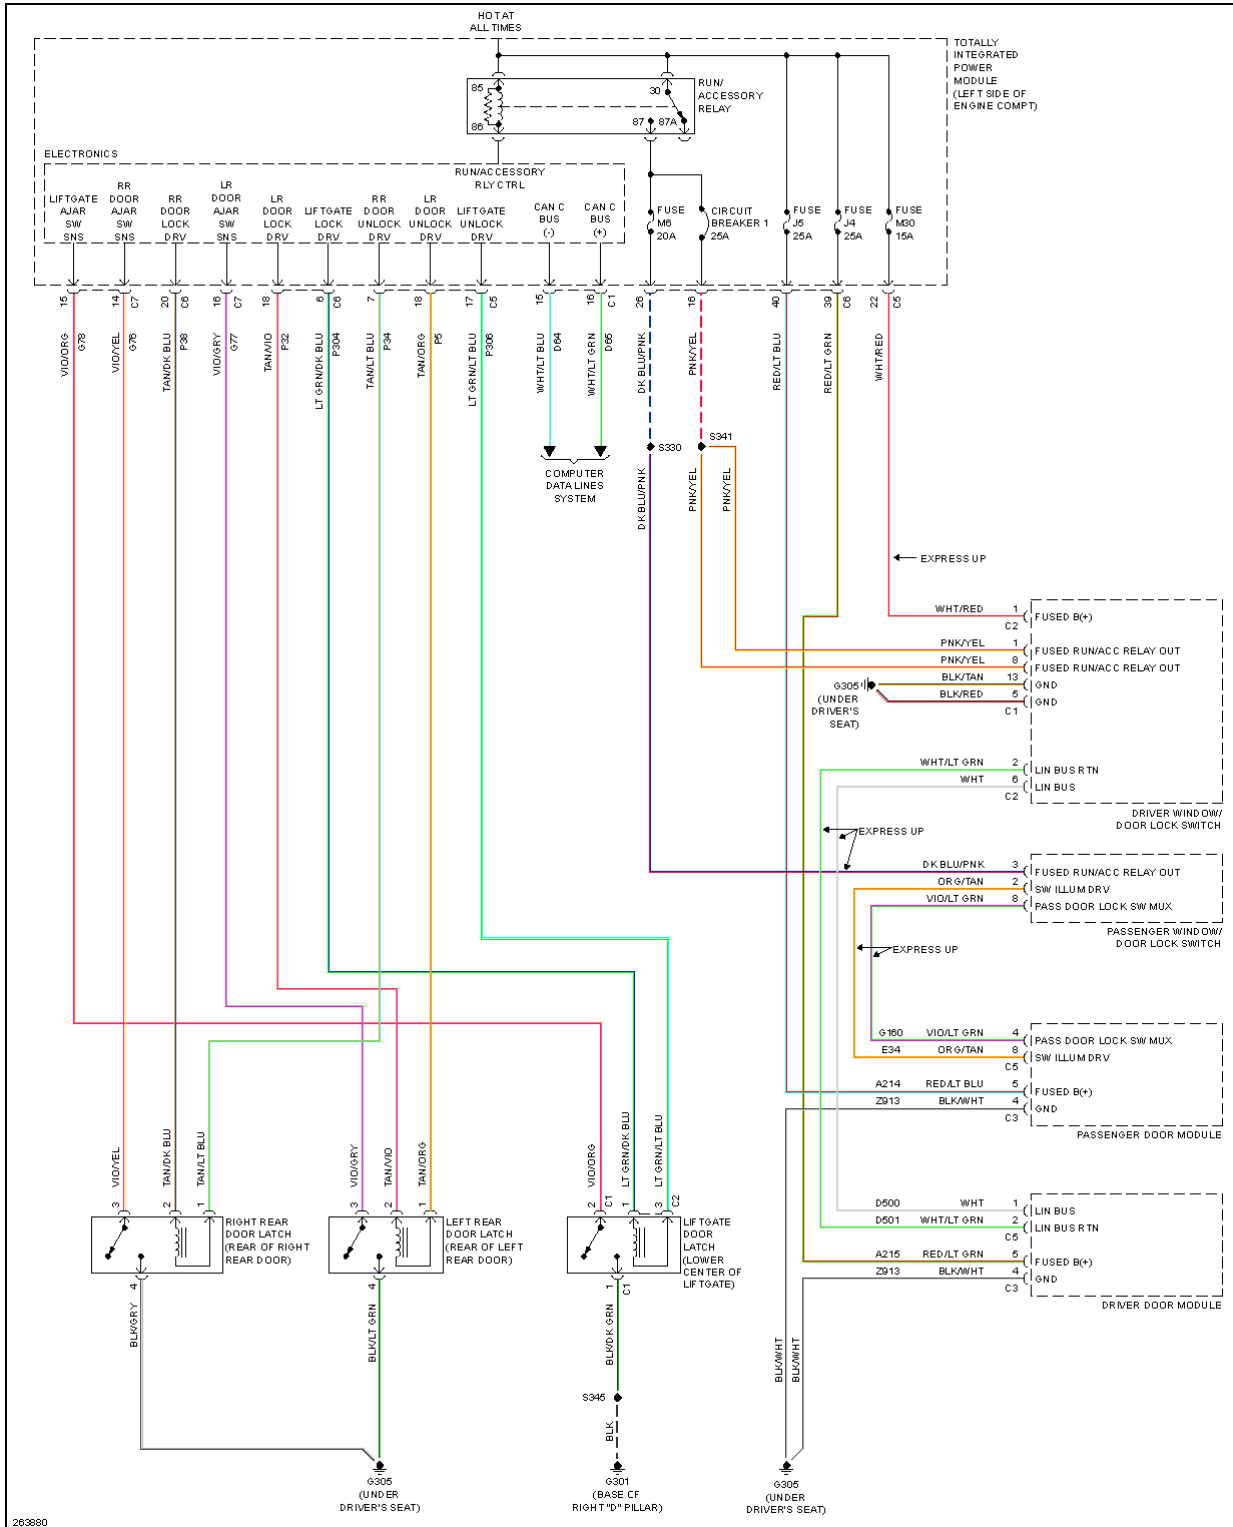

## 2007 SYSTEM WIRING DIAGRAMS Dodge - Nitro

## 2007 SYSTEM WIRING DIAGRAMS Dodge - Nitro

**Fig. 36: Power Door Locks Circuit (1 of 2)**