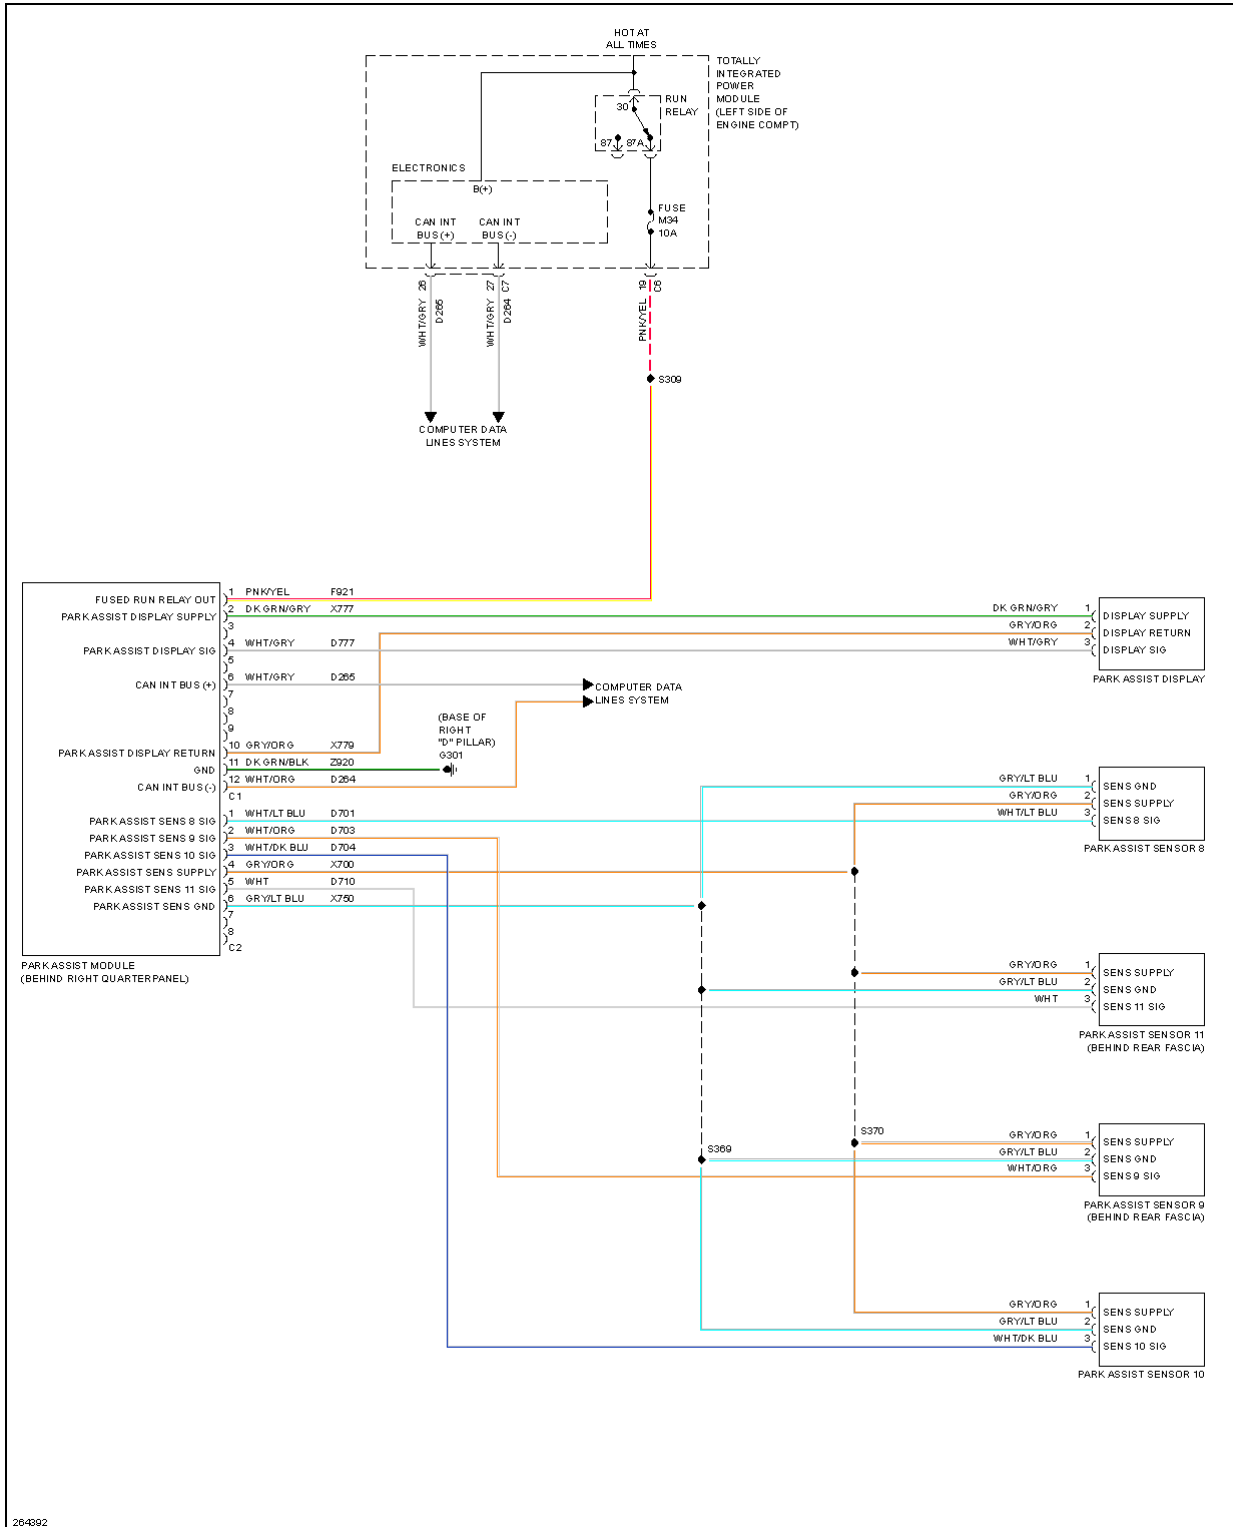

Fig. 36: Power Door Locks Circuit (1 of 2)

2007 Dodge Nitro R/T

2007 SYSTEM WIRING DIAGRAMS Dodge - Nitro