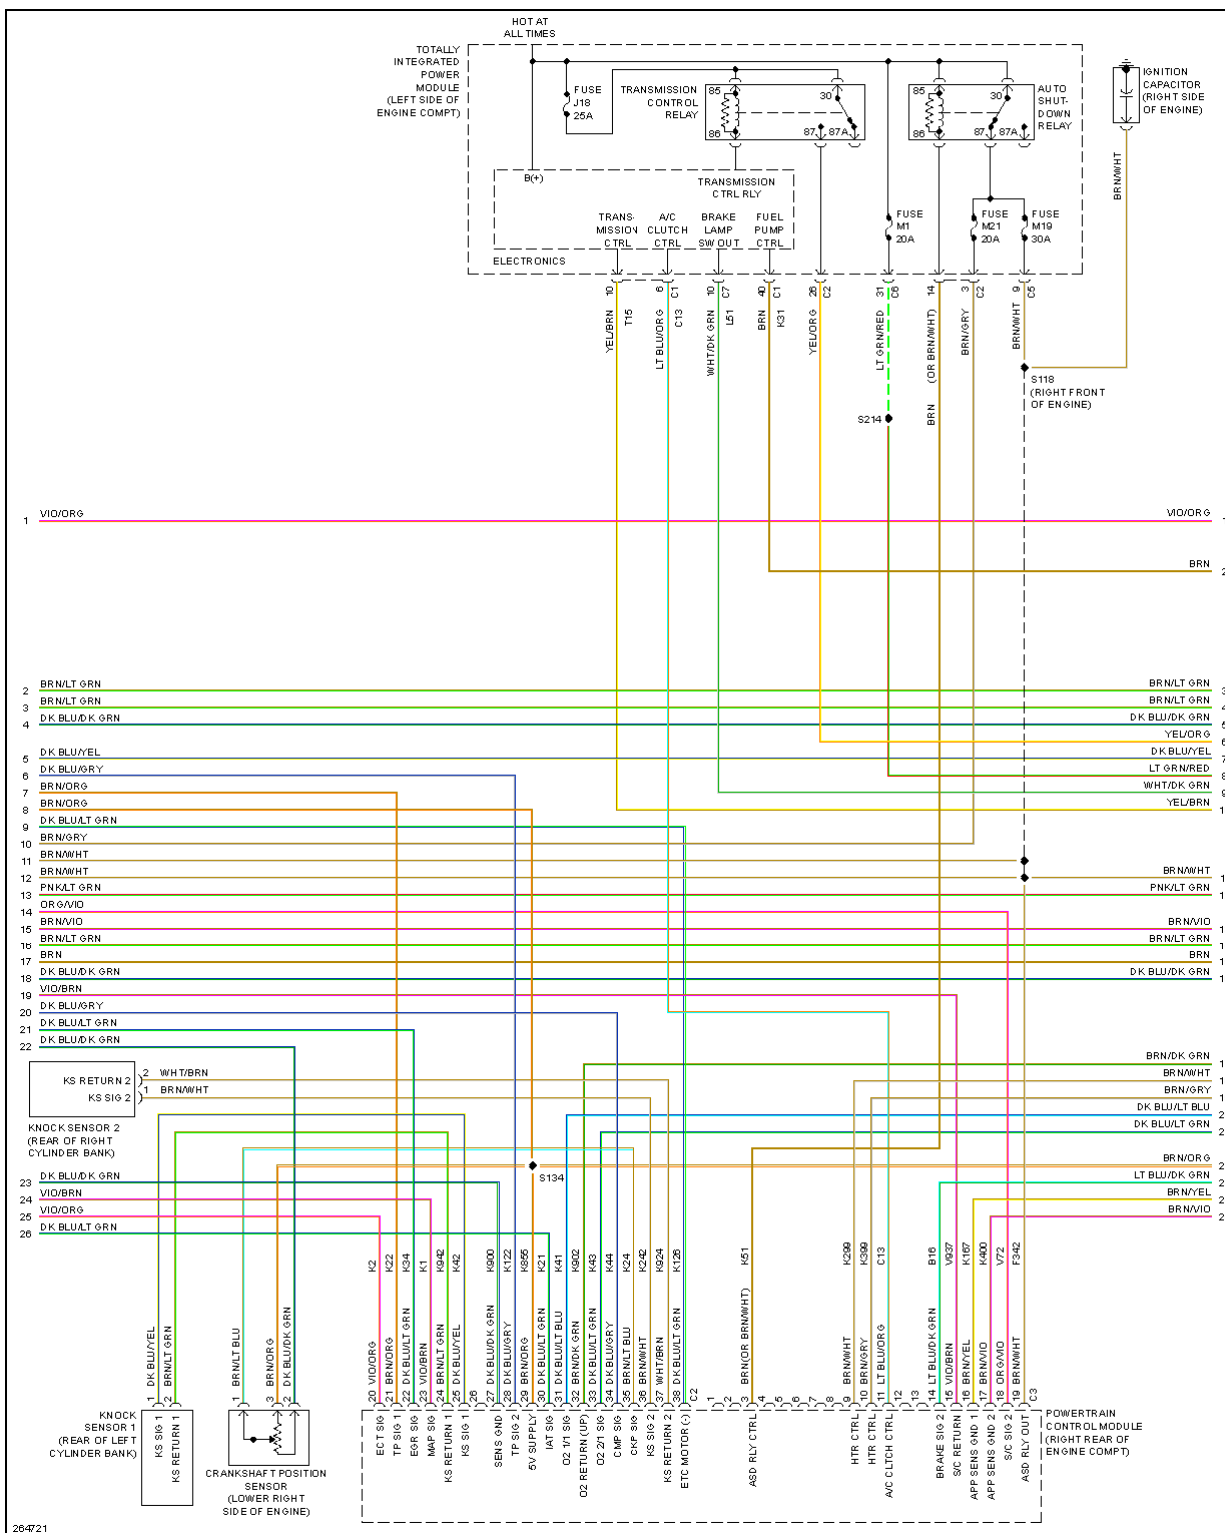

2007 Dodge Nitro R/T

2007 SYSTEM WIRING DIAGRAMS Dodge - Nitro