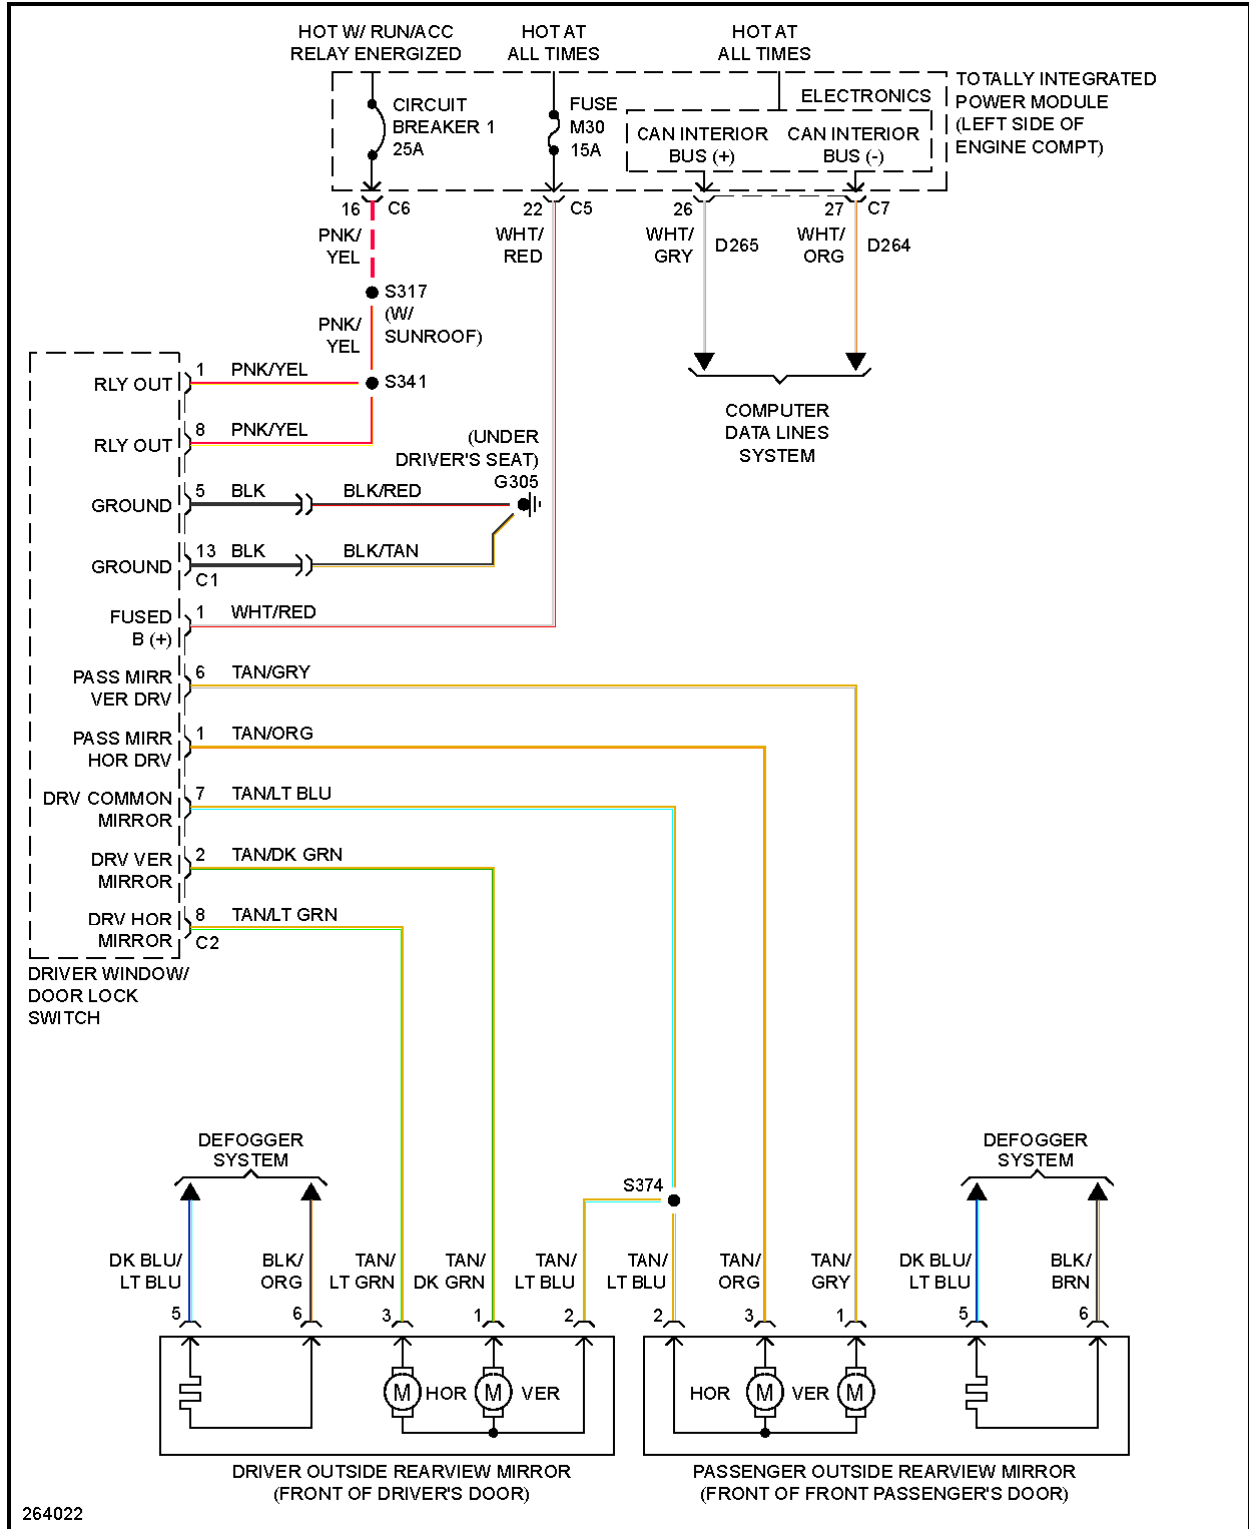

2007 Dodge Nitro R/T

2007 SYSTEM WIRING DIAGRAMS Dodge - Nitro