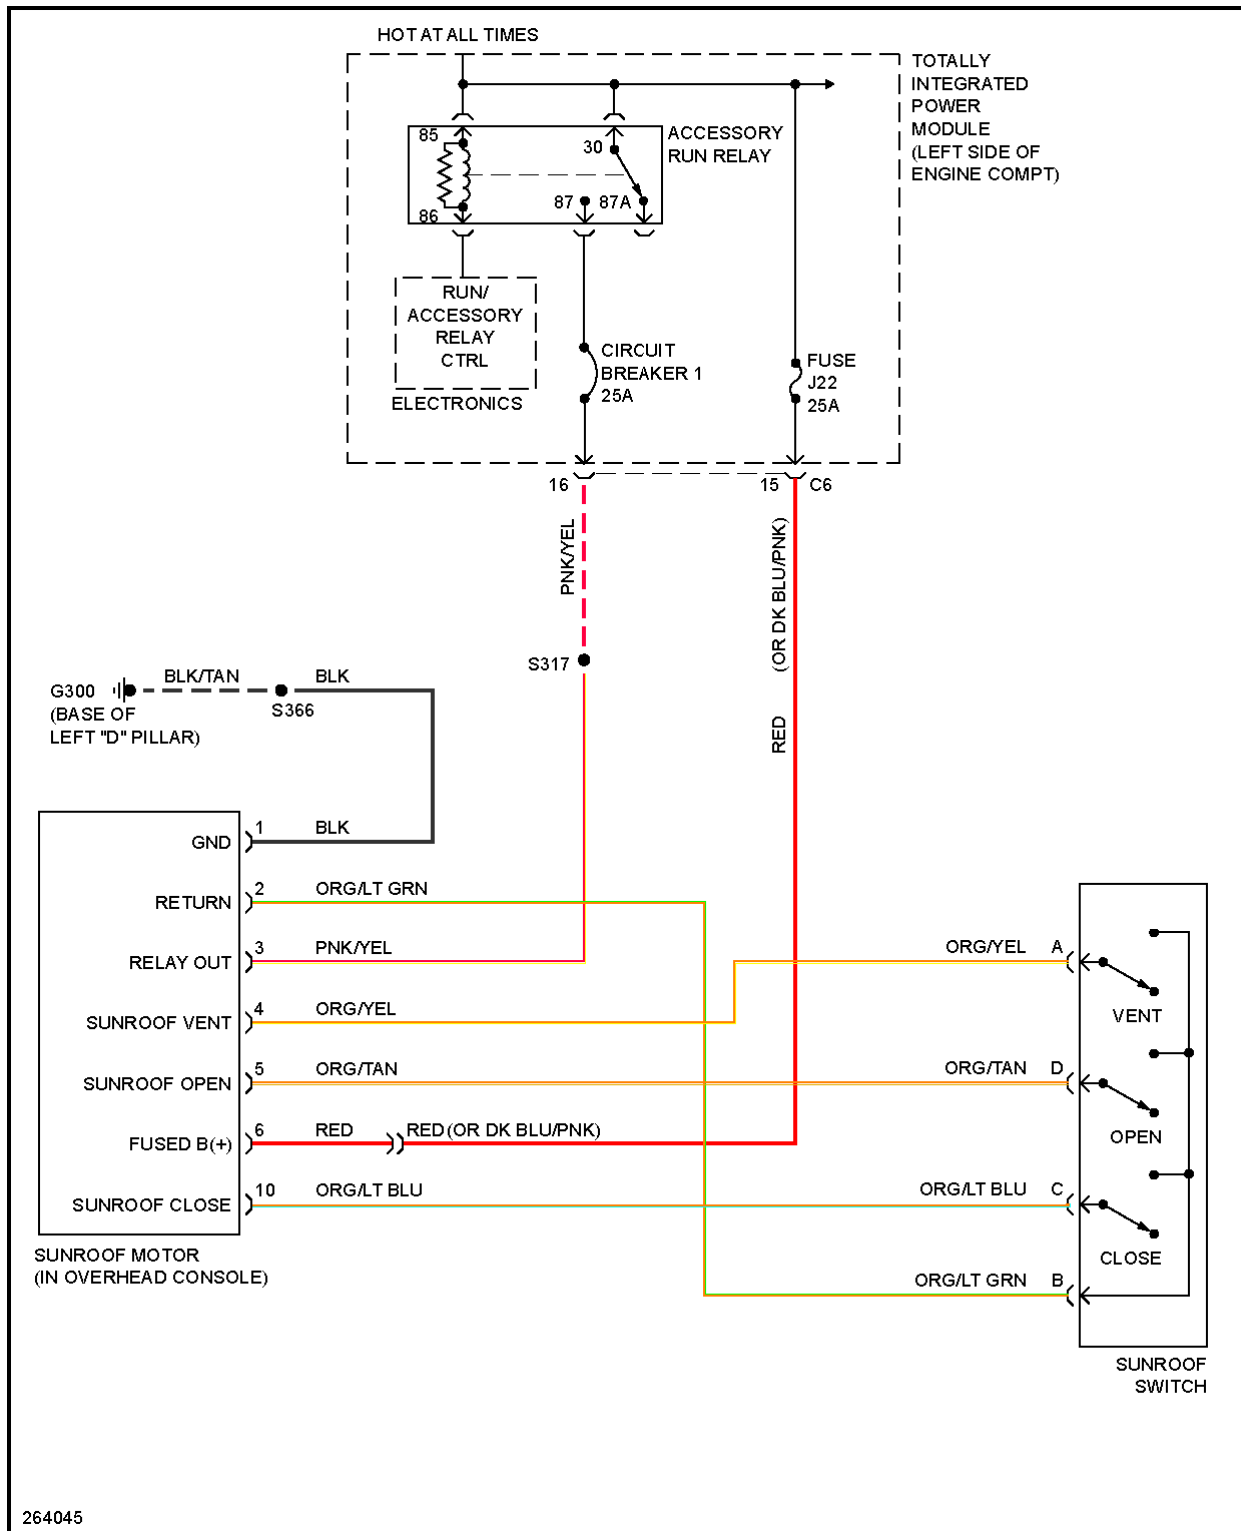

2007 Dodge Nitro R/T

2007 SYSTEM WIRING DIAGRAMS Dodge - Nitro