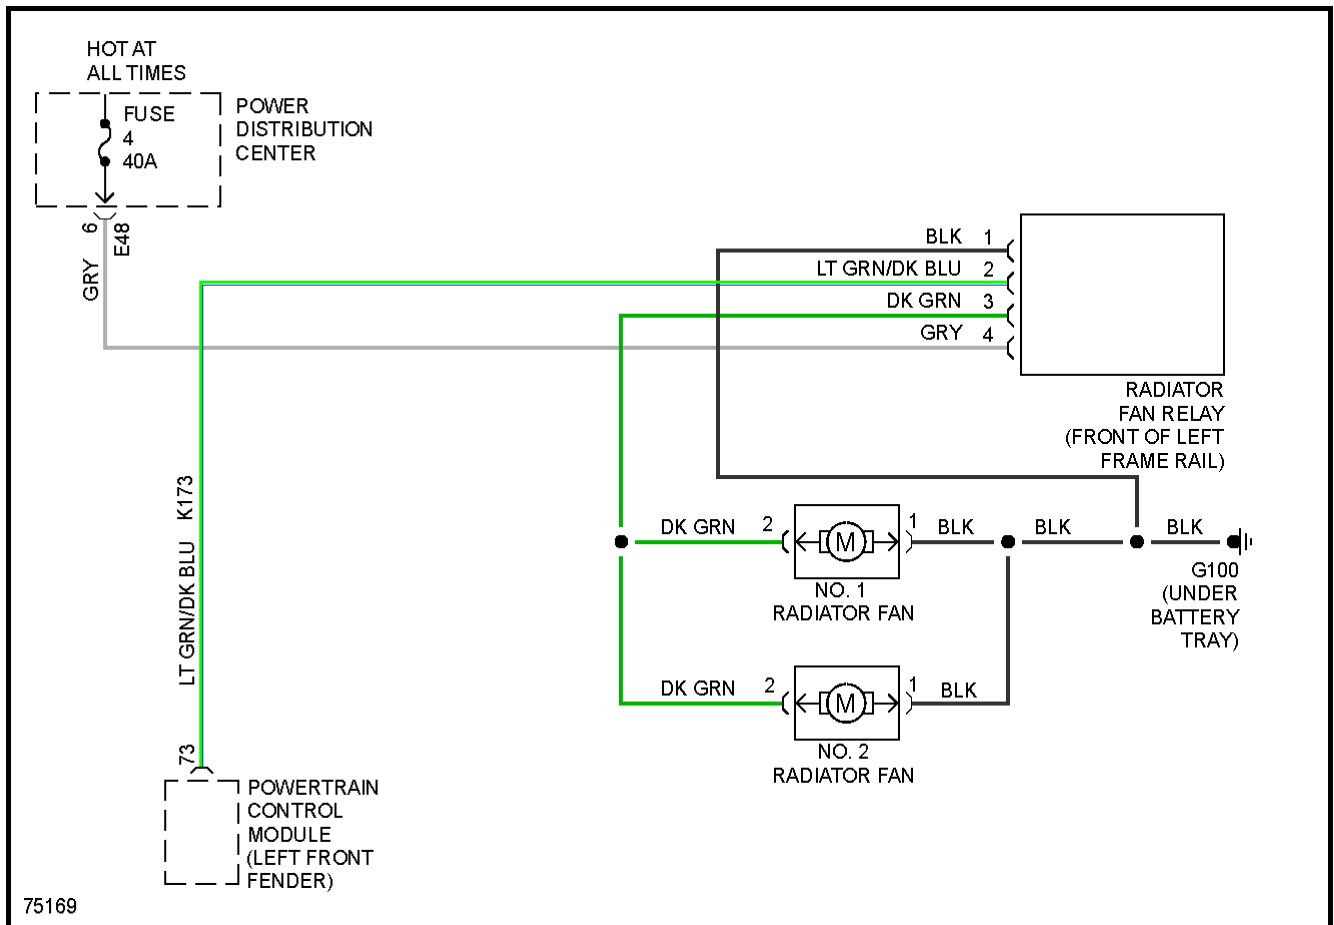

Fig. 5: Body Computer Circuits (1 of 2)

1996 Dodge Grand Caravan

1996 SYSTEM WIRING DIAGRAMS DODGE Grand Caravan

Fig. 8: Cooling Fan Circuit