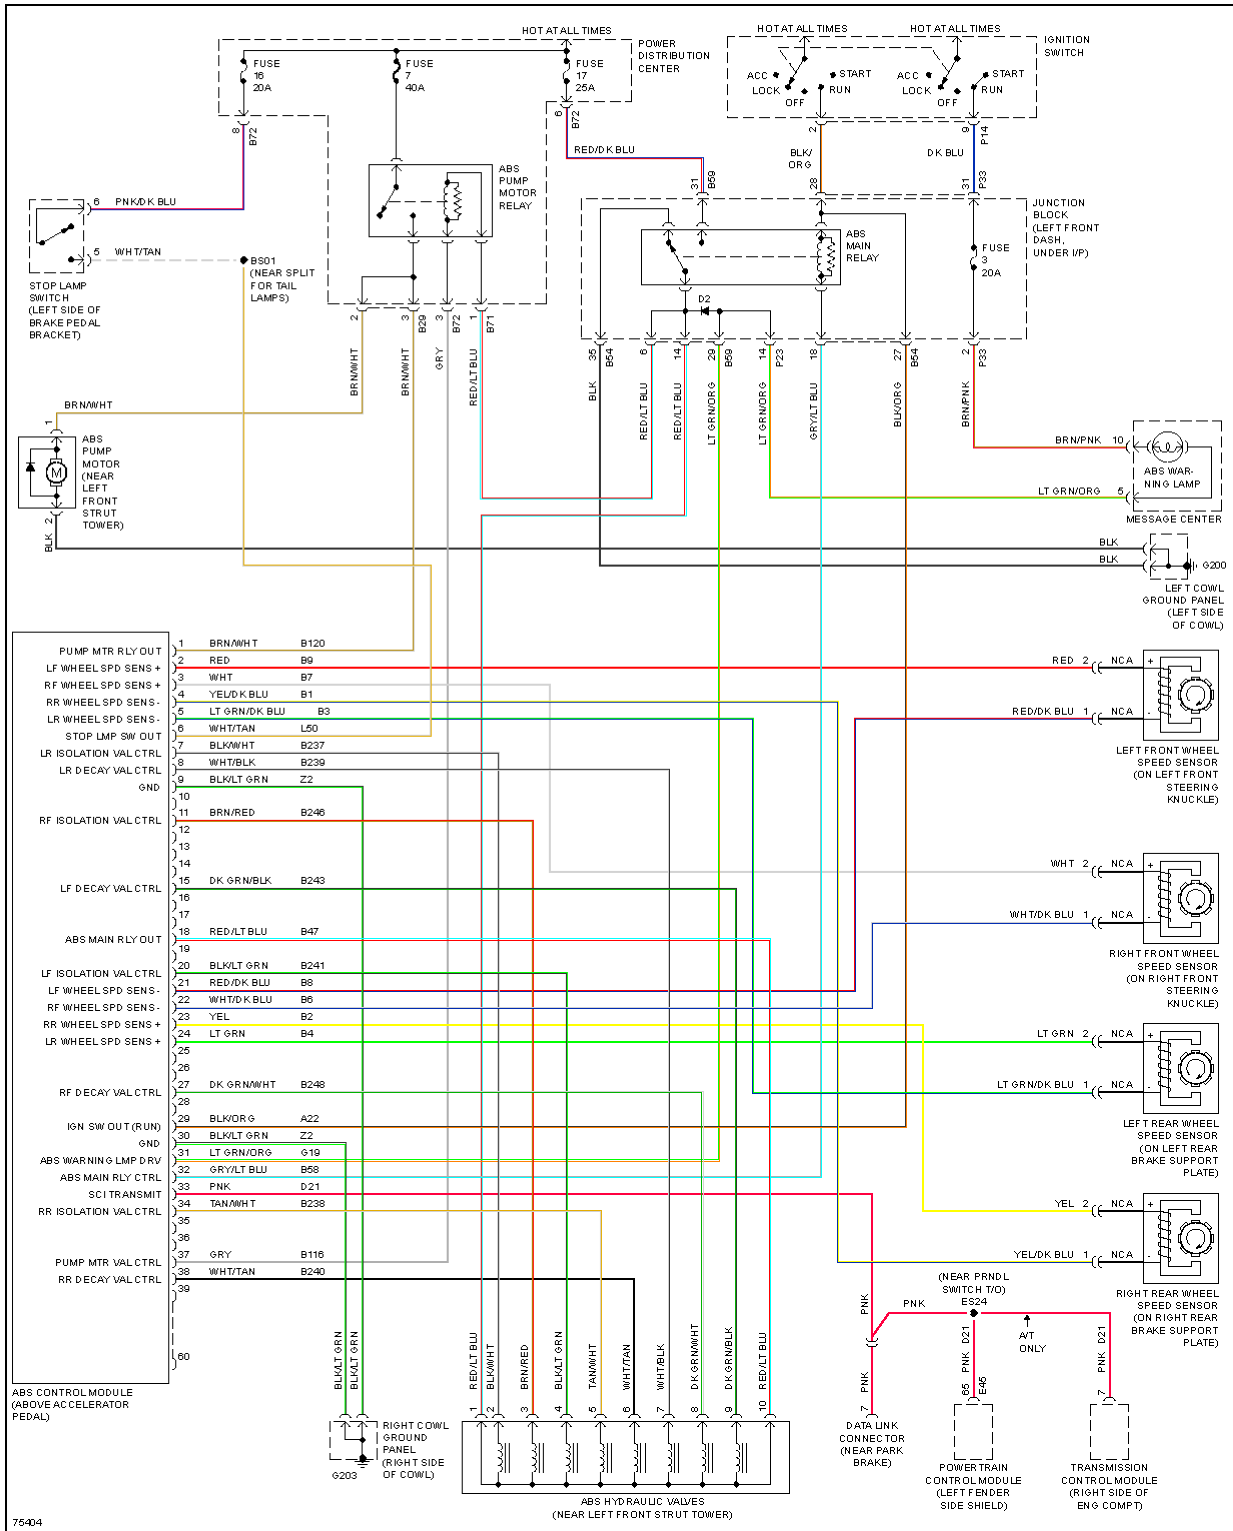

1996 Dodge Grand Caravan

1996 SYSTEM WIRING DIAGRAMS DODGE Grand Caravan

Fig. 1: Air Conditioning Circuits (1 of 2)

1996 Dodge Grand Caravan

1996 SYSTEM WIRING DIAGRAMS DODGE Grand Caravan

Fig. 3: Anti-lock Brake Circuits

1996 Dodge Grand Caravan

1996 SYSTEM WIRING DIAGRAMS DODGE Grand Caravan

Fig. 5: Body Computer Circuits (1 of 2)

1996 Dodge Grand Caravan

1996 SYSTEM WIRING DIAGRAMS DODGE Grand Caravan

Fig. 8: Cooling Fan Circuit

1996 Dodge Grand Caravan

1996 SYSTEM WIRING DIAGRAMS DODGE Grand Caravan

DEFOGGERS

1996 Dodge Grand Caravan

1996 SYSTEM WIRING DIAGRAMS DODGE Grand Caravan

Fig. 12: 2.4L, Engine Performance Circuits (2 of 3)

1996 Dodge Grand Caravan

1996 SYSTEM WIRING DIAGRAMS DODGE Grand Caravan

Fig. 19: 3.3L CNG, Engine Performance Circuits (3 of 3)

1996 Dodge Grand Caravan

1996 SYSTEM WIRING DIAGRAMS DODGE Grand Caravan

Fig. 27: Exterior Lamps Circuit, W/ Trailer Tow