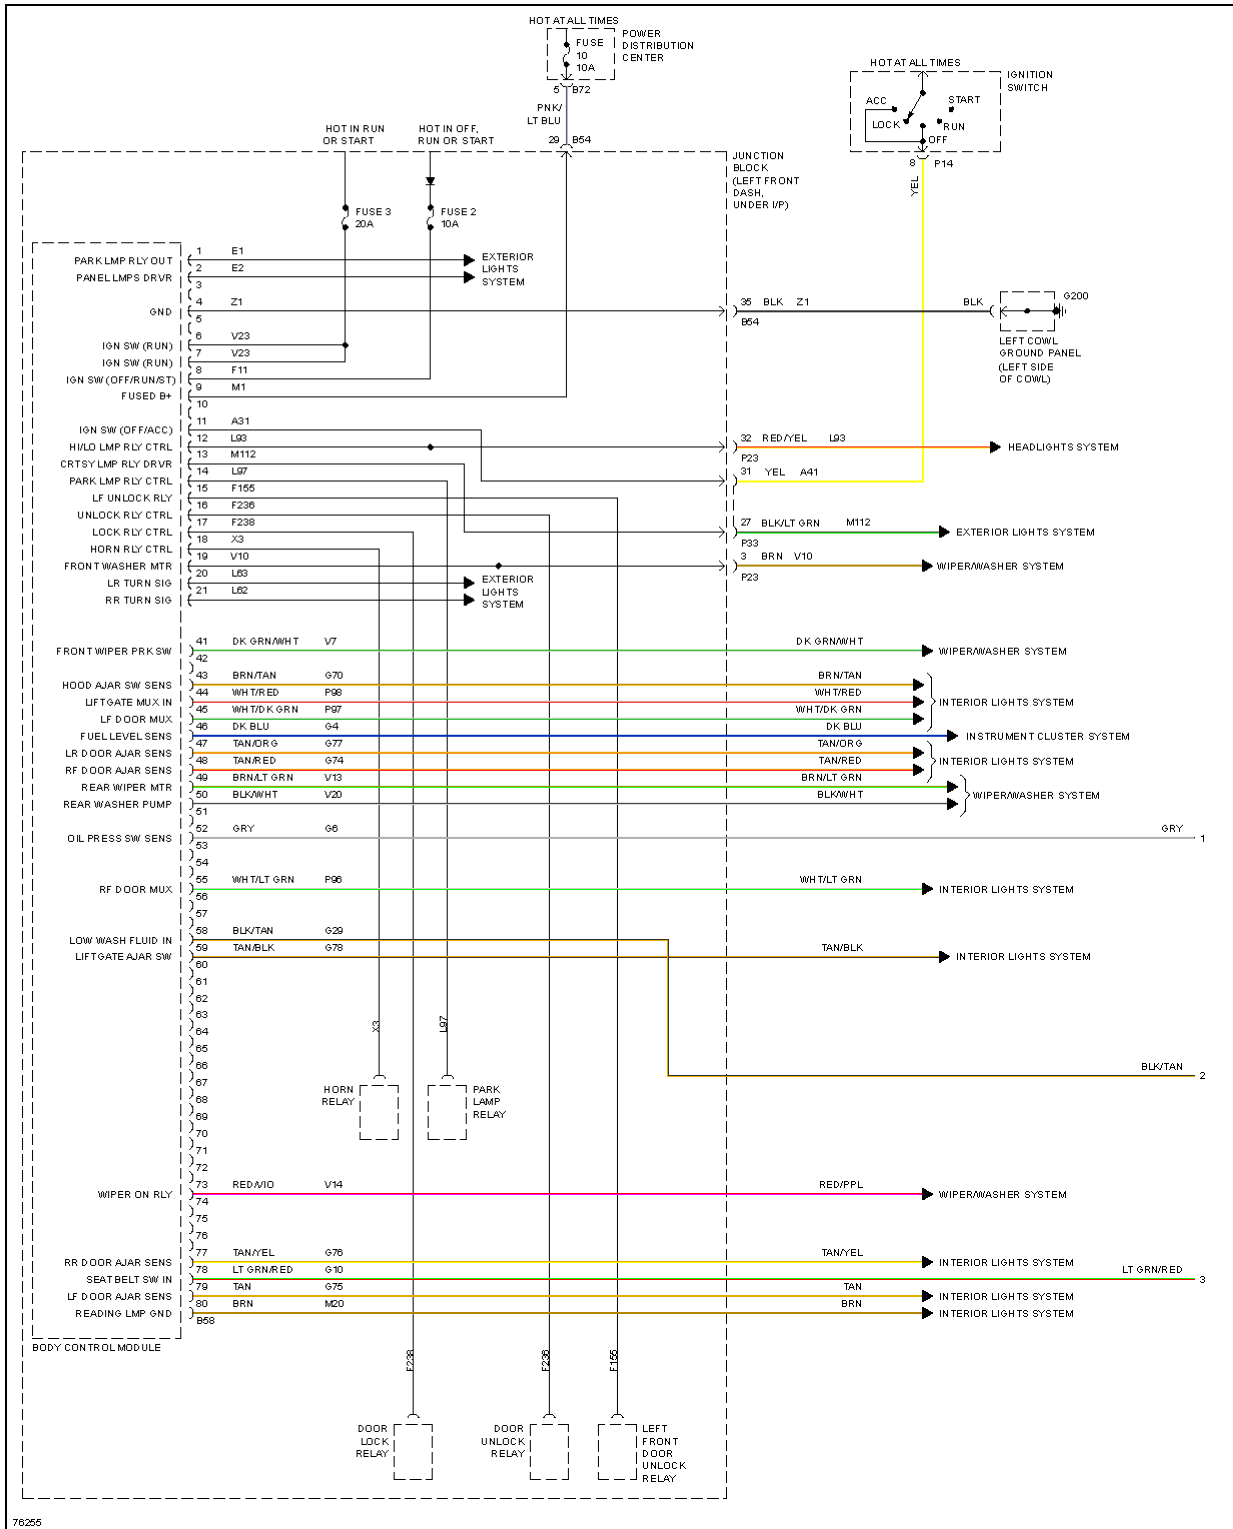

1996 Dodge Grand Caravan

1996 SYSTEM WIRING DIAGRAMS DODGE Grand Caravan

Fig. 1: Air Conditioning Circuits (1 of 2)

1996 Dodge Grand Caravan

1996 SYSTEM WIRING DIAGRAMS DODGE Grand Caravan

Fig. 3: Anti-lock Brake Circuits

1996 Dodge Grand Caravan

1996 SYSTEM WIRING DIAGRAMS DODGE Grand Caravan

Fig. 5: Body Computer Circuits (1 of 2)

1996 Dodge Grand Caravan

1996 SYSTEM WIRING DIAGRAMS DODGE Grand Caravan

Fig. 8: Cooling Fan Circuit

1996 Dodge Grand Caravan

1996 SYSTEM WIRING DIAGRAMS DODGE Grand Caravan

DEFOGGERS

1996 Dodge Grand Caravan

1996 SYSTEM WIRING DIAGRAMS DODGE Grand Caravan

Fig. 12: 2.4L, Engine Performance Circuits (2 of 3)

1996 Dodge Grand Caravan

1996 SYSTEM WIRING DIAGRAMS DODGE Grand Caravan

Fig. 19: 3.3L CNG, Engine Performance Circuits (3 of 3)

1996 Dodge Grand Caravan

1996 SYSTEM WIRING DIAGRAMS DODGE Grand Caravan

Fig. 27: Exterior Lamps Circuit, W/ Trailer Tow