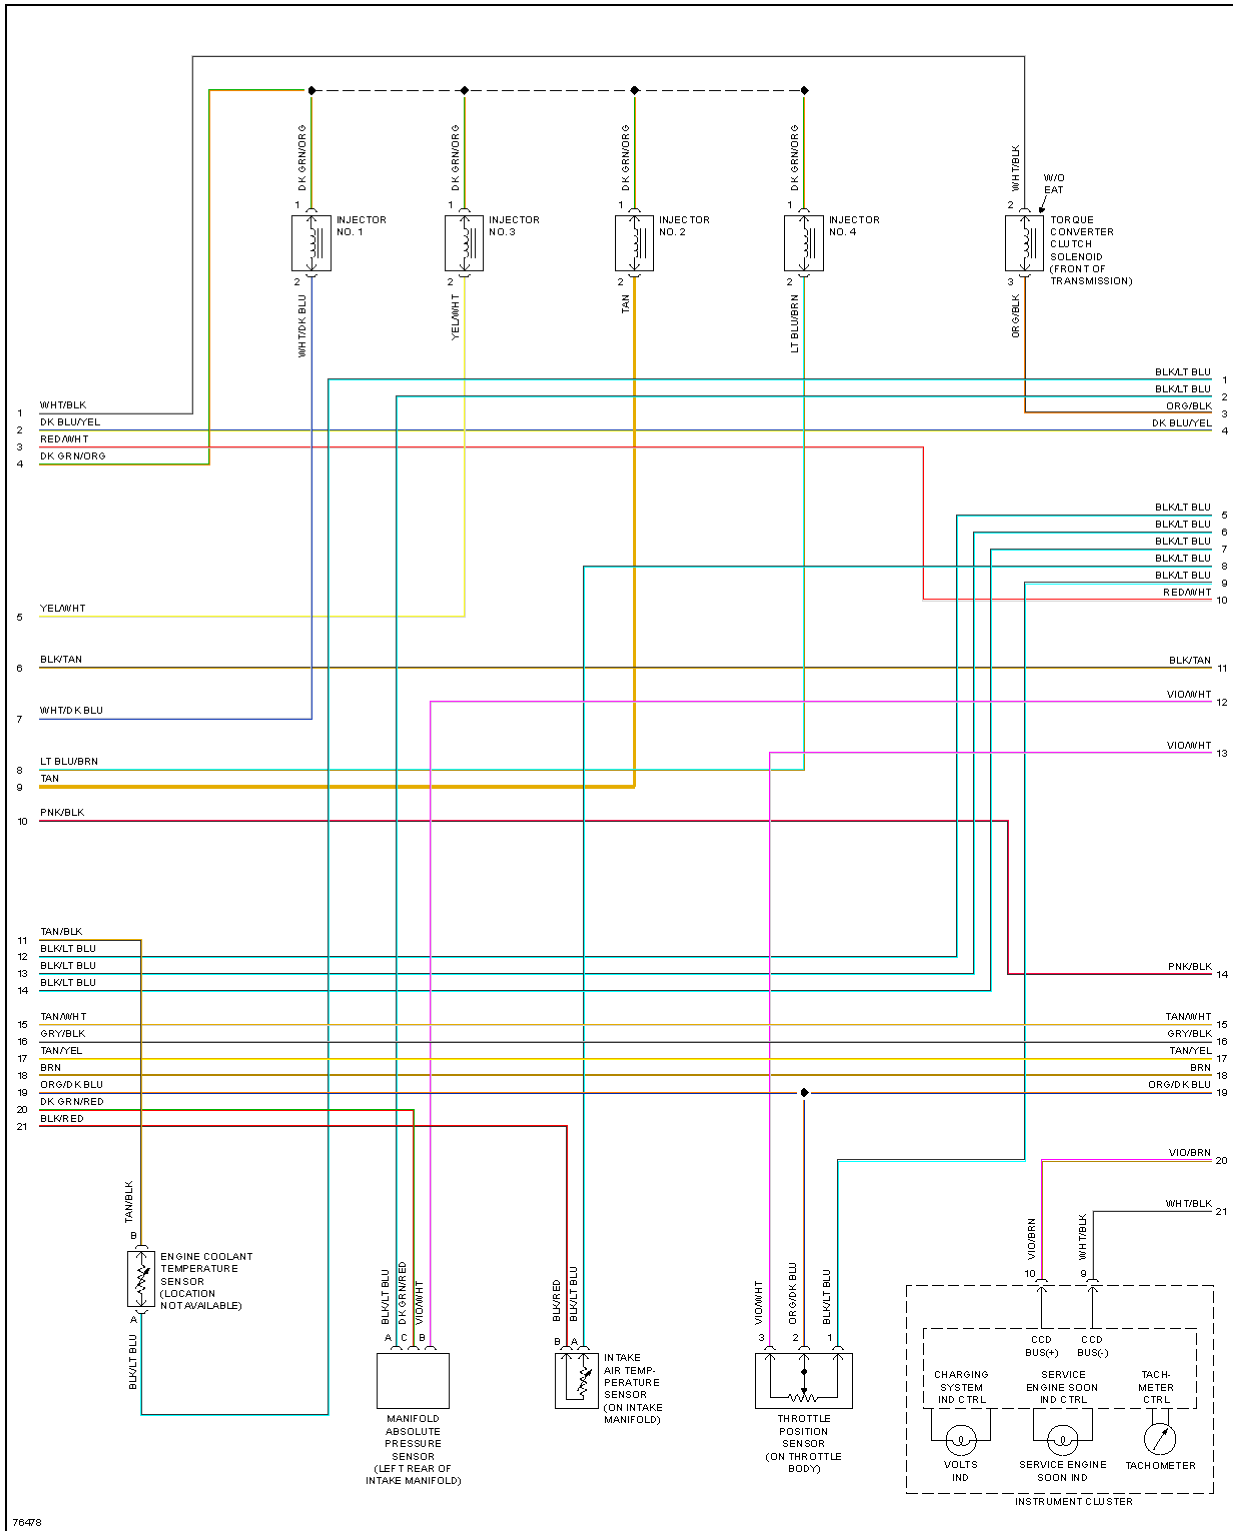

1996 Dodge Grand Caravan

1996 SYSTEM WIRING DIAGRAMS DODGE Grand Caravan

Fig. 5: Body Computer Circuits (1 of 2)

1996 Dodge Grand Caravan

1996 SYSTEM WIRING DIAGRAMS DODGE Grand Caravan

Fig. 8: Cooling Fan Circuit

1996 Dodge Grand Caravan

1996 SYSTEM WIRING DIAGRAMS DODGE Grand Caravan

DEFOGGERS

1996 Dodge Grand Caravan

1996 SYSTEM WIRING DIAGRAMS DODGE Grand Caravan

Fig. 12: 2.4L, Engine Performance Circuits (2 of 3)

1996 Dodge Grand Caravan

1996 SYSTEM WIRING DIAGRAMS DODGE Grand Caravan

Fig. 19: 3.3L CNG, Engine Performance Circuits (3 of 3)

1996 Dodge Grand Caravan

1996 SYSTEM WIRING DIAGRAMS DODGE Grand Caravan

Fig. 27: Exterior Lamps Circuit, W/ Trailer Tow

1996 Dodge Grand Caravan

1996 SYSTEM WIRING DIAGRAMS DODGE Grand Caravan

Fig. 49: Charging Circuit

1996 Dodge Grand Caravan

1996 SYSTEM WIRING DIAGRAMS DODGE Grand Caravan

Fig. 55: 2.4L, Transmission Circuit (3 of 3)