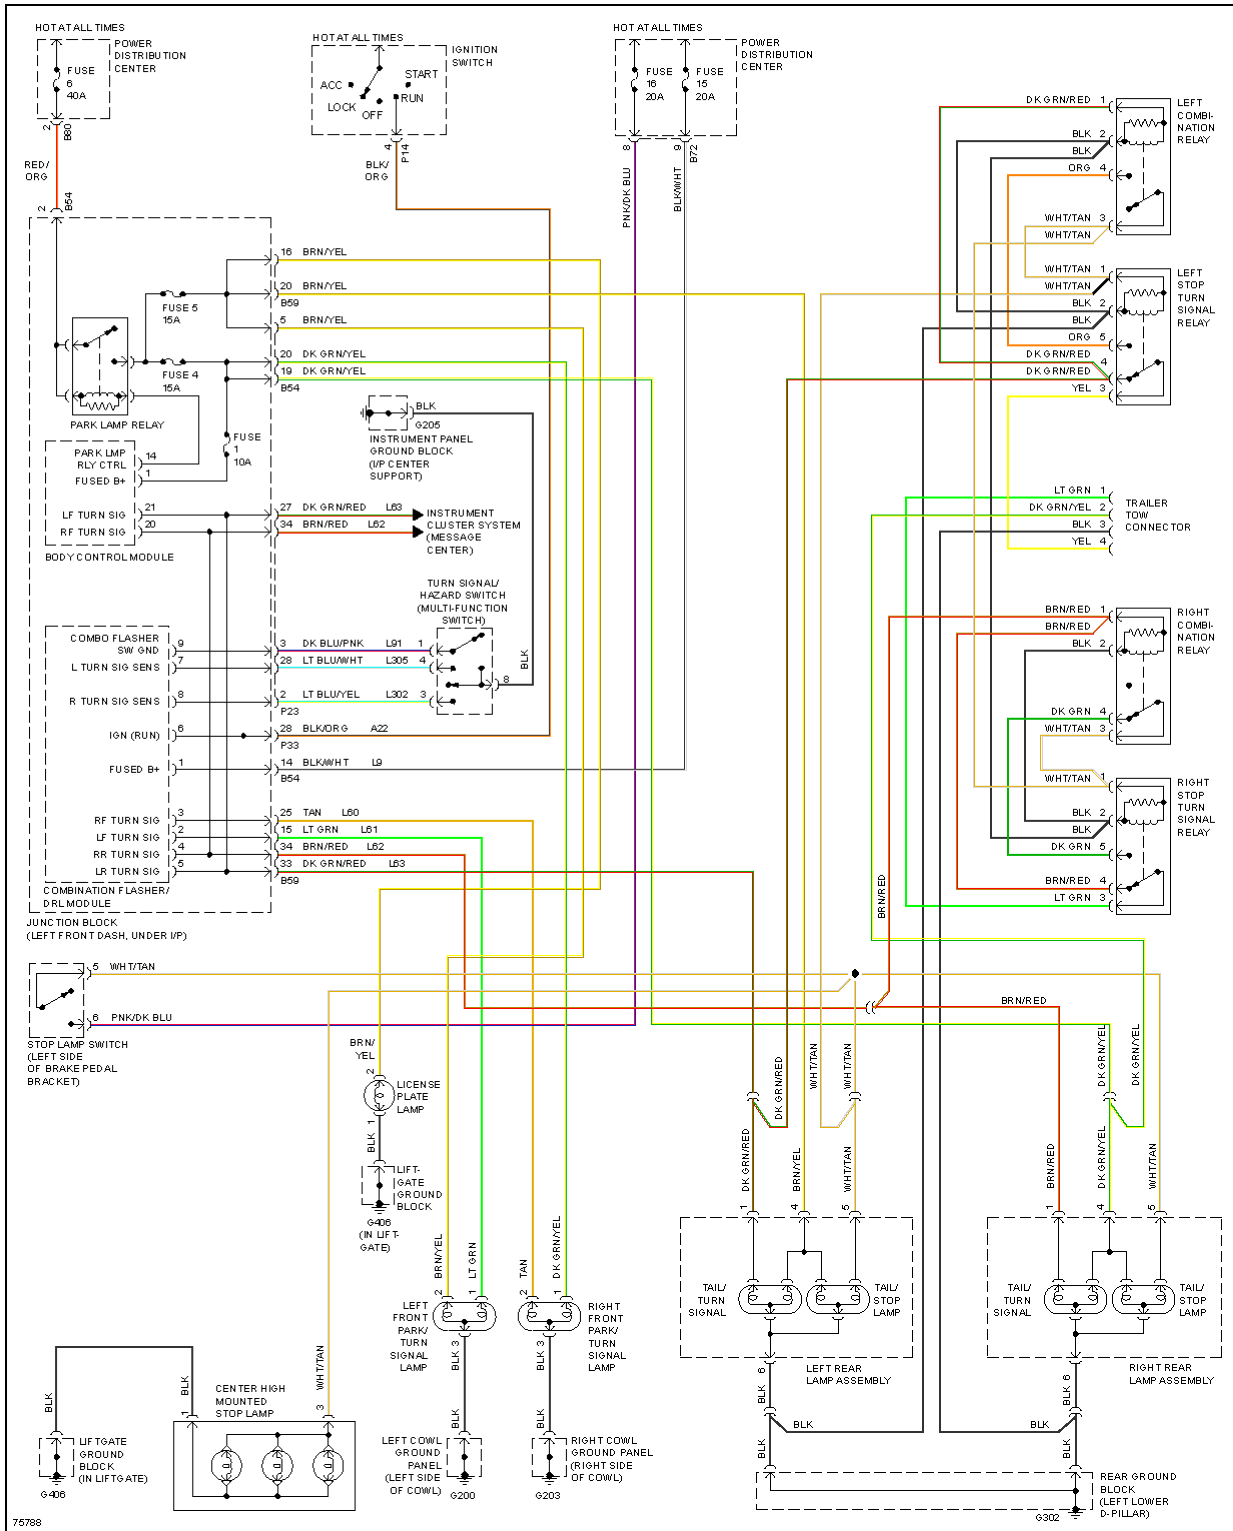

1996 Dodge Grand Caravan

1996 SYSTEM WIRING DIAGRAMS DODGE Grand Caravan

DEFOGGERS

1996 Dodge Grand Caravan

1996 SYSTEM WIRING DIAGRAMS DODGE Grand Caravan

Fig. 12: 2.4L, Engine Performance Circuits (2 of 3)

1996 Dodge Grand Caravan

1996 SYSTEM WIRING DIAGRAMS DODGE Grand Caravan

Fig. 19: 3.3L CNG, Engine Performance Circuits (3 of 3)

1996 Dodge Grand Caravan

1996 SYSTEM WIRING DIAGRAMS DODGE Grand Caravan

Fig. 27: Exterior Lamps Circuit, W/ Trailer Tow

1996 Dodge Grand Caravan

1996 SYSTEM WIRING DIAGRAMS DODGE Grand Caravan

Fig. 32: Headlamps/Fog Lamps Circuit, W/O DRL

1996 Dodge Grand Caravan

1996 SYSTEM WIRING DIAGRAMS DODGE Grand Caravan

INSTRUMENT CLUSTER

1996 Dodge Grand Caravan

1996 SYSTEM WIRING DIAGRAMS DODGE Grand Caravan

Fig. 49: Charging Circuit

1996 Dodge Grand Caravan

1996 SYSTEM WIRING DIAGRAMS DODGE Grand Caravan

Fig. 55: 2.4L, Transmission Circuit (3 of 3)