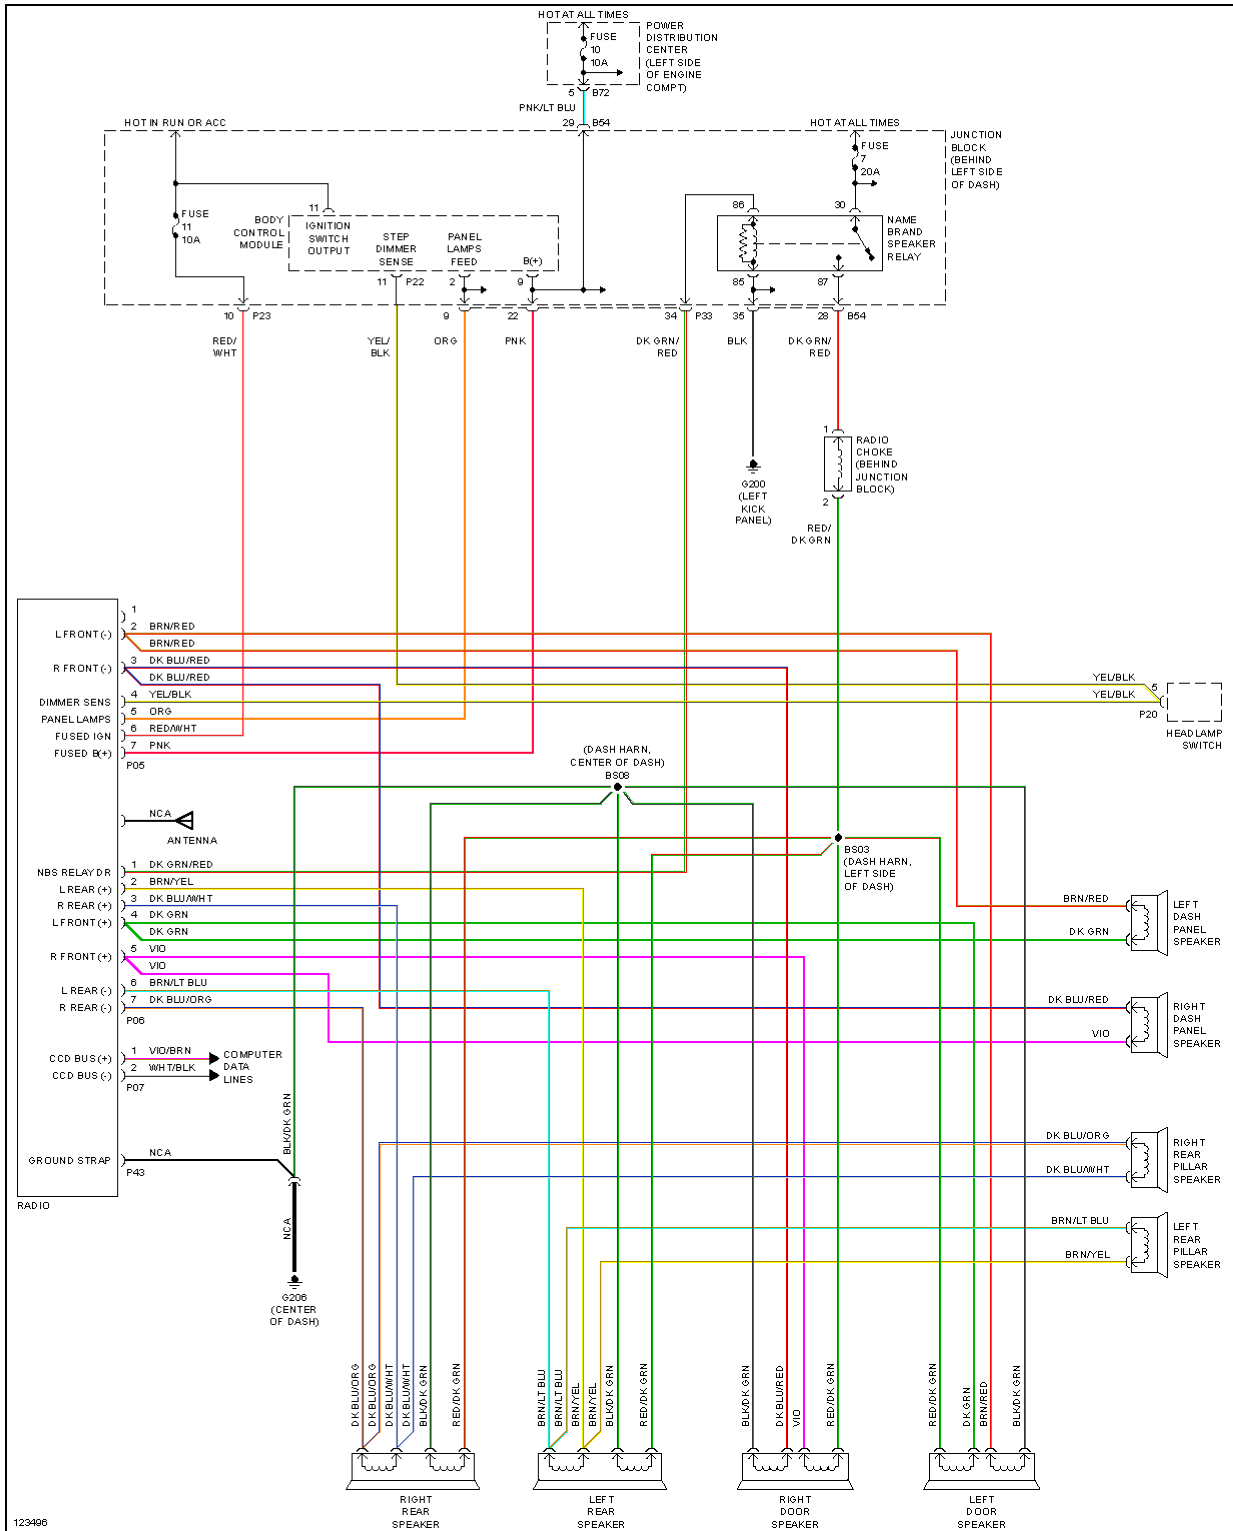

1996 Dodge Grand Caravan

1996 SYSTEM WIRING DIAGRAMS DODGE Grand Caravan

Fig. 19: 3.3L CNG, Engine Performance Circuits (3 of 3)

1996 Dodge Grand Caravan

1996 SYSTEM WIRING DIAGRAMS DODGE Grand Caravan

Fig. 27: Exterior Lamps Circuit, W/ Trailer Tow

1996 Dodge Grand Caravan

1996 SYSTEM WIRING DIAGRAMS DODGE Grand Caravan

Fig. 32: Headlamps/Fog Lamps Circuit, W/O DRL

1996 Dodge Grand Caravan

1996 SYSTEM WIRING DIAGRAMS DODGE Grand Caravan

INSTRUMENT CLUSTER

1996 Dodge Grand Caravan

1996 SYSTEM WIRING DIAGRAMS DODGE Grand Caravan

Fig. 45: Power Seat Circuits

1996 Dodge Grand Caravan

1996 SYSTEM WIRING DIAGRAMS DODGE Grand Caravan

Fig. 48: Radio Circuits, Premium Model

1996 Dodge Grand Caravan

1996 SYSTEM WIRING DIAGRAMS DODGE Grand Caravan

Fig. 49: Charging Circuit

1996 Dodge Grand Caravan

1996 SYSTEM WIRING DIAGRAMS DODGE Grand Caravan

Fig. 55: 2.4L, Transmission Circuit (3 of 3)