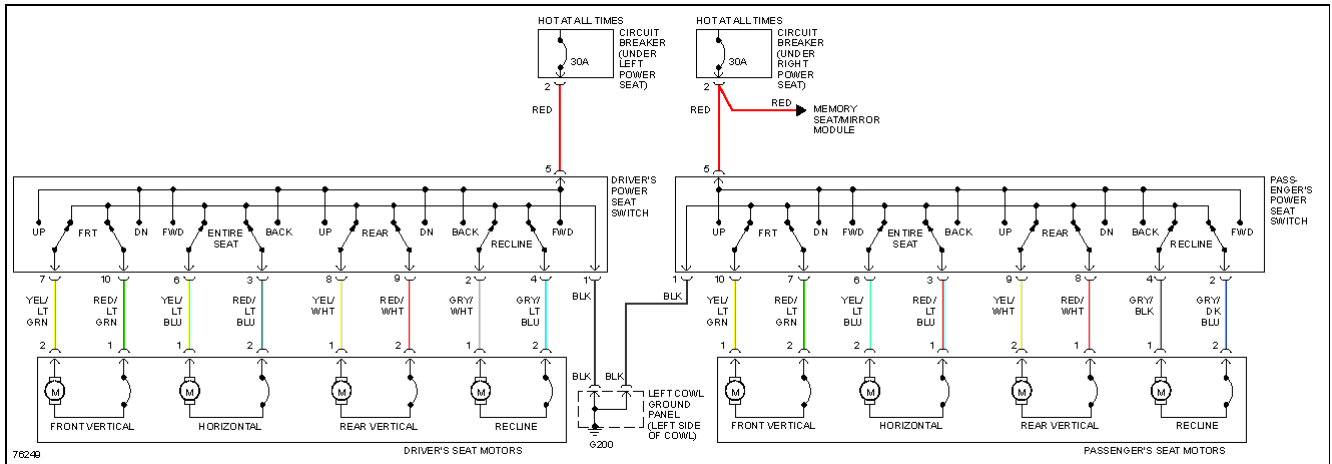

1996 Dodge Grand Caravan

1996 SYSTEM WIRING DIAGRAMS DODGE Grand Caravan

Fig. 32: Headlamps/Fog Lamps Circuit, W/O DRL

1996 Dodge Grand Caravan

1996 SYSTEM WIRING DIAGRAMS DODGE Grand Caravan

INSTRUMENT CLUSTER

1996 Dodge Grand Caravan

1996 SYSTEM WIRING DIAGRAMS DODGE Grand Caravan

Fig. 45: Power Seat Circuits

1996 Dodge Grand Caravan

1996 SYSTEM WIRING DIAGRAMS DODGE Grand Caravan

Fig. 48: Radio Circuits, Premium Model

1996 Dodge Grand Caravan

1996 SYSTEM WIRING DIAGRAMS DODGE Grand Caravan

Fig. 49: Charging Circuit

1996 Dodge Grand Caravan

1996 SYSTEM WIRING DIAGRAMS DODGE Grand Caravan

Fig. 55: 2.4L, Transmission Circuit (3 of 3)