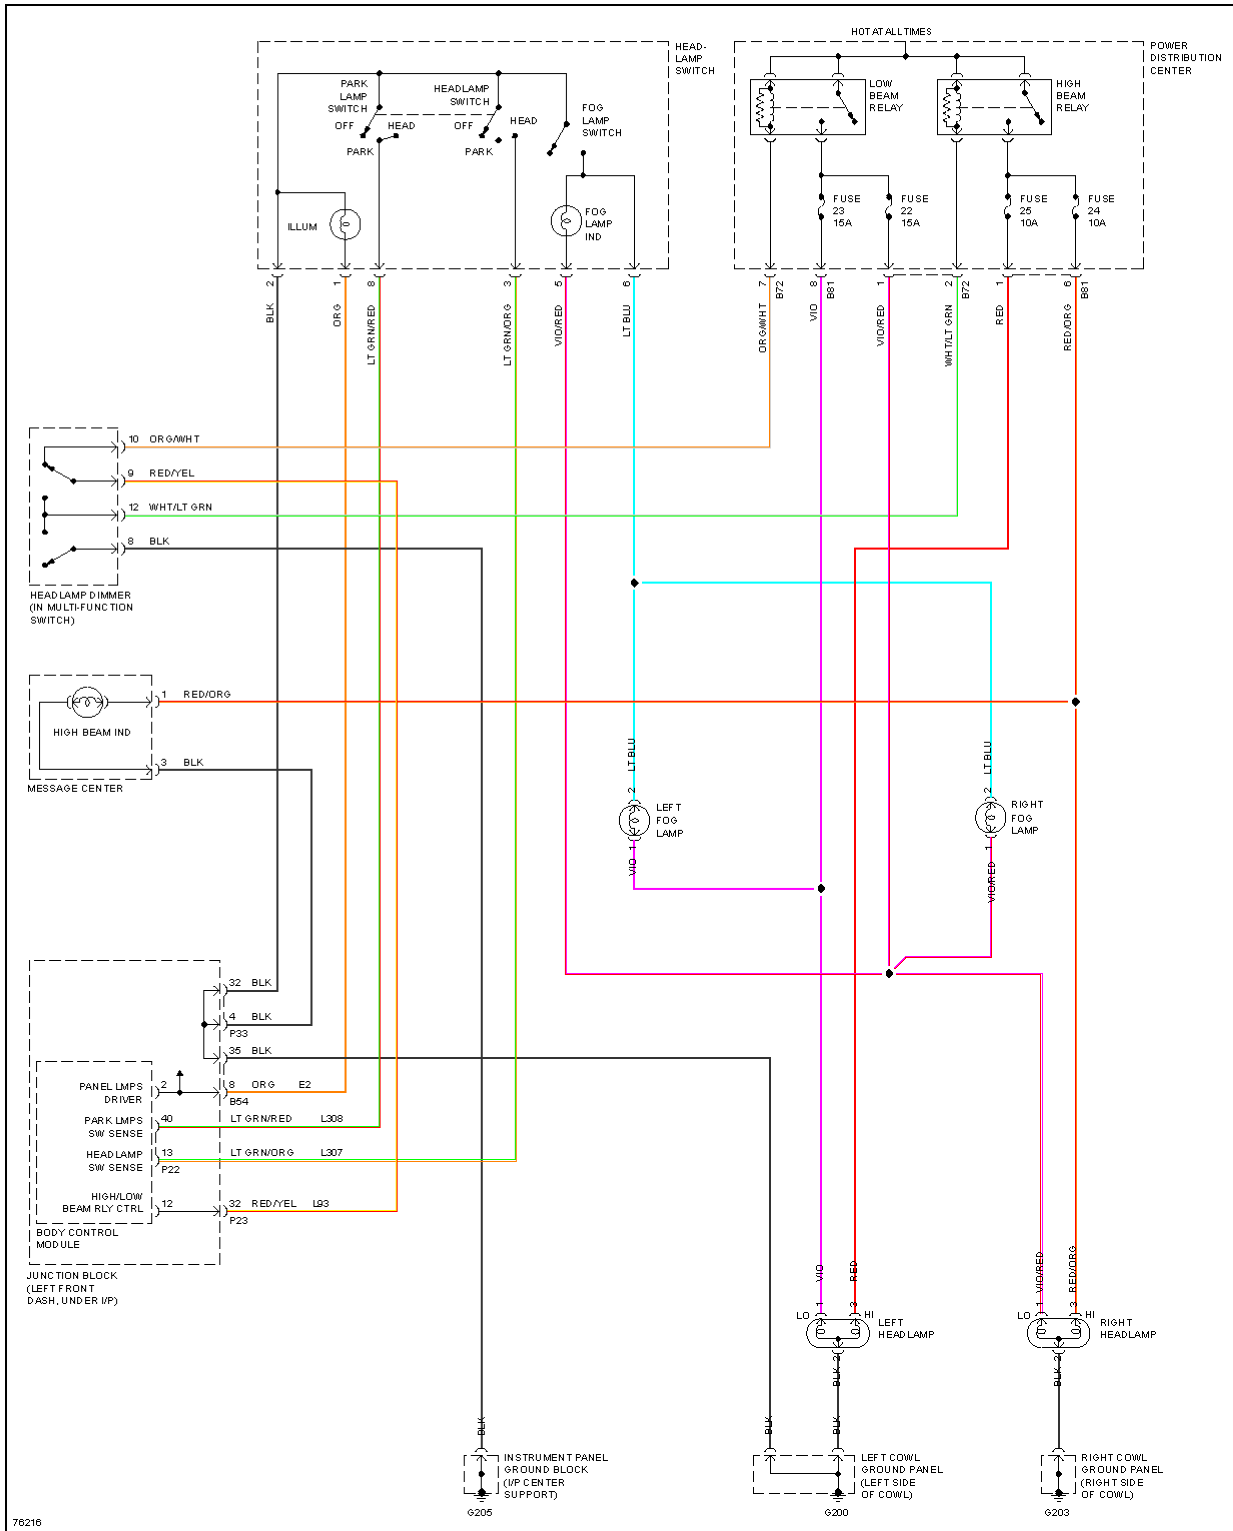

1996 Dodge Grand Caravan

1996 SYSTEM WIRING DIAGRAMS DODGE Grand Caravan

DEFOGGERS

1996 Dodge Grand Caravan

1996 SYSTEM WIRING DIAGRAMS DODGE Grand Caravan

Fig. 12: 2.4L, Engine Performance Circuits (2 of 3)

1996 Dodge Grand Caravan

1996 SYSTEM WIRING DIAGRAMS DODGE Grand Caravan

Fig. 19: 3.3L CNG, Engine Performance Circuits (3 of 3)

1996 Dodge Grand Caravan

1996 SYSTEM WIRING DIAGRAMS DODGE Grand Caravan

Fig. 27: Exterior Lamps Circuit, W/ Trailer Tow

1996 Dodge Grand Caravan

1996 SYSTEM WIRING DIAGRAMS DODGE Grand Caravan

Fig. 32: Headlamps/Fog Lamps Circuit, W/O DRL

1996 Dodge Grand Caravan

1996 SYSTEM WIRING DIAGRAMS DODGE Grand Caravan

INSTRUMENT CLUSTER

1996 Dodge Grand Caravan

1996 SYSTEM WIRING DIAGRAMS DODGE Grand Caravan

Fig. 45: Power Seat Circuits

1996 Dodge Grand Caravan

1996 SYSTEM WIRING DIAGRAMS DODGE Grand Caravan

Fig. 48: Radio Circuits, Premium Model