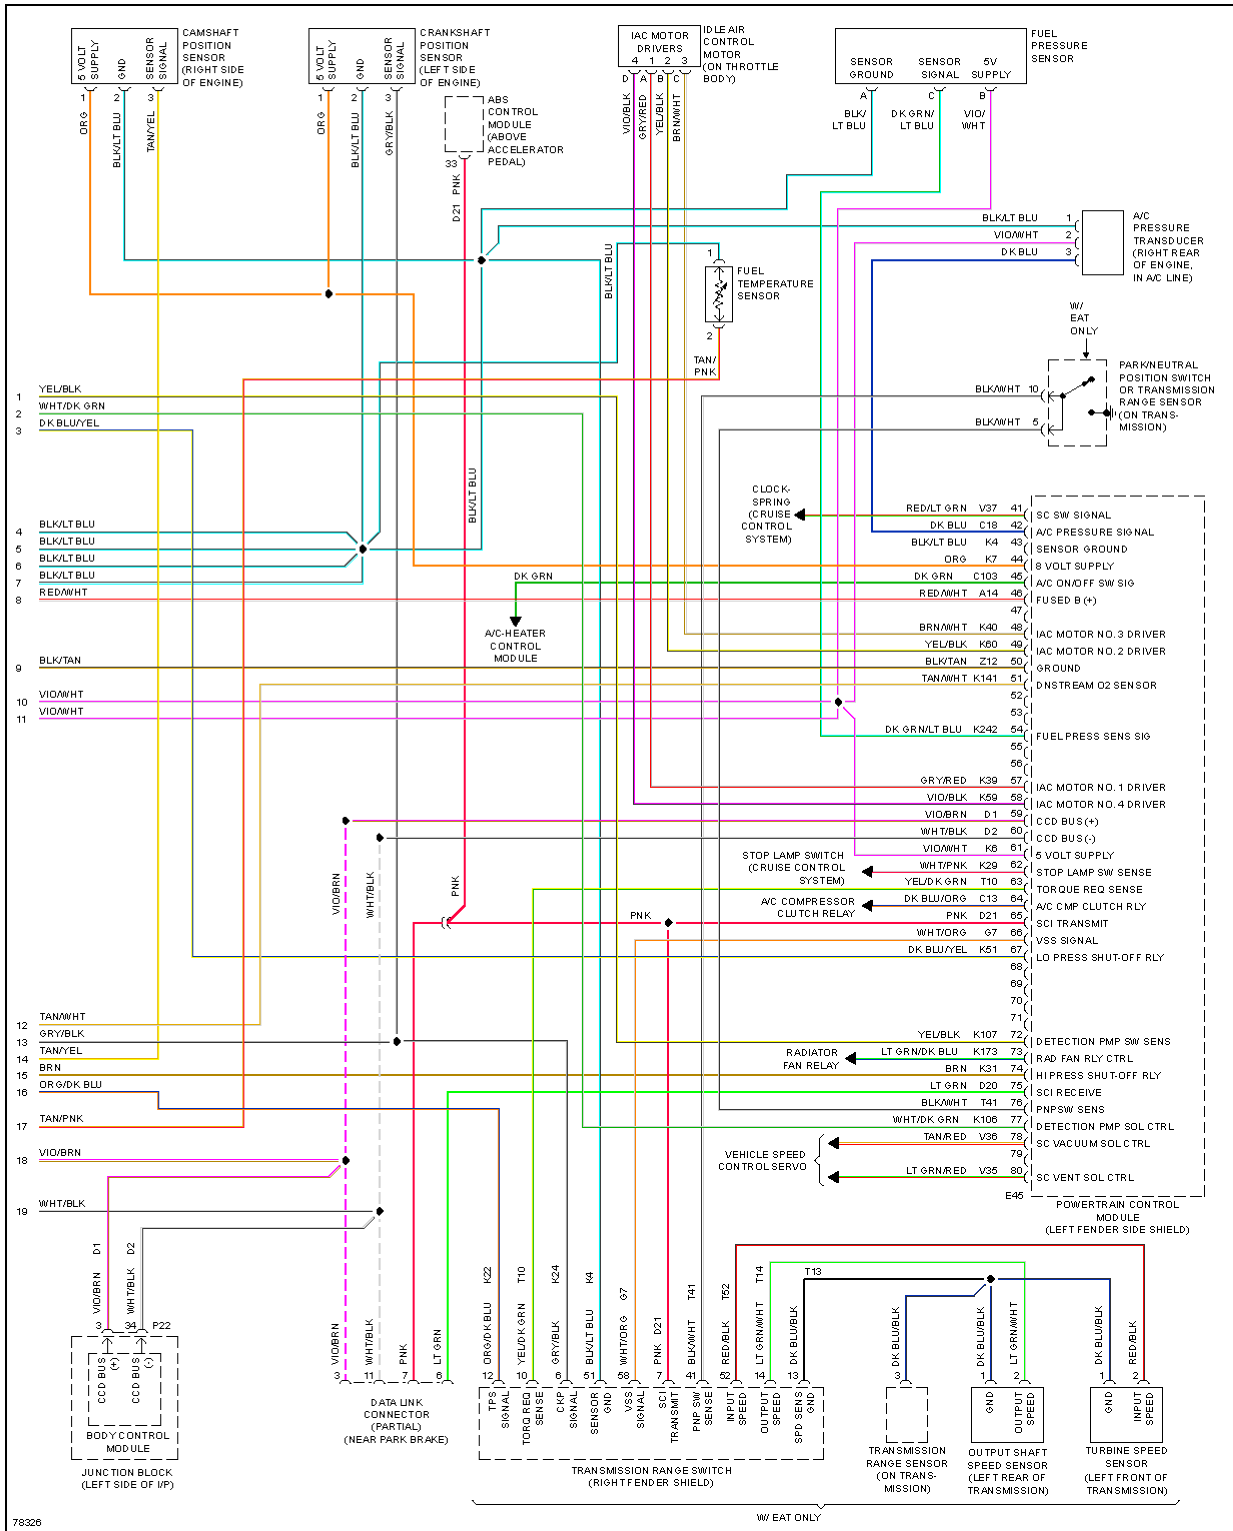

1996 Dodge Grand Caravan

1996 SYSTEM WIRING DIAGRAMS DODGE Grand Caravan

DEFOGGERS

1996 Dodge Grand Caravan

1996 SYSTEM WIRING DIAGRAMS DODGE Grand Caravan

Fig. 12: 2.4L, Engine Performance Circuits (2 of 3)

1996 Dodge Grand Caravan

1996 SYSTEM WIRING DIAGRAMS DODGE Grand Caravan

Fig. 19: 3.3L CNG, Engine Performance Circuits (3 of 3)

1996 Dodge Grand Caravan

1996 SYSTEM WIRING DIAGRAMS DODGE Grand Caravan

Fig. 27: Exterior Lamps Circuit, W/ Trailer Tow

1996 Dodge Grand Caravan

1996 SYSTEM WIRING DIAGRAMS DODGE Grand Caravan

Fig. 32: Headlamps/Fog Lamps Circuit, W/O DRL

1996 Dodge Grand Caravan

1996 SYSTEM WIRING DIAGRAMS DODGE Grand Caravan

INSTRUMENT CLUSTER

1996 Dodge Grand Caravan

1996 SYSTEM WIRING DIAGRAMS DODGE Grand Caravan

Fig. 49: Charging Circuit

1996 Dodge Grand Caravan

1996 SYSTEM WIRING DIAGRAMS DODGE Grand Caravan

Fig. 55: 2.4L, Transmission Circuit (3 of 3)