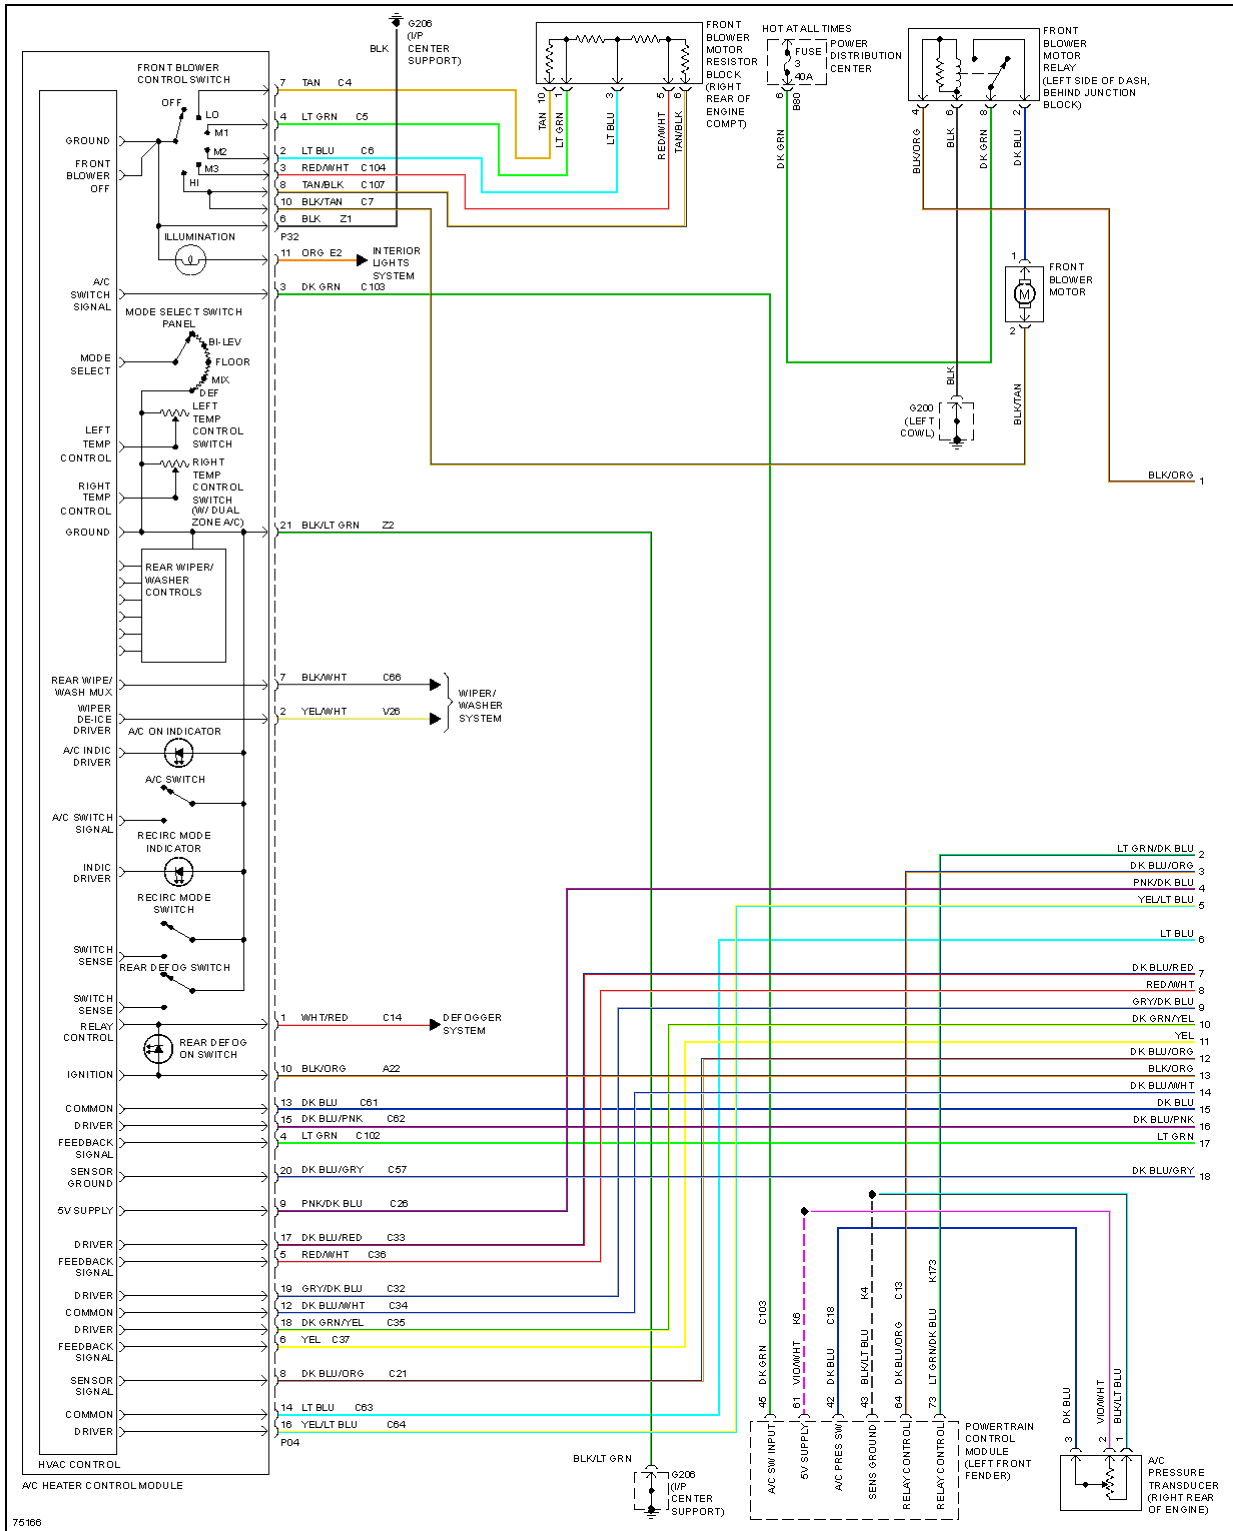

1996 Dodge Grand Caravan

1996 SYSTEM WIRING DIAGRAMS DODGE Grand Caravan

Fig. 1: Air Conditioning Circuits (1 of 2)

1996 Dodge Grand Caravan

1996 SYSTEM WIRING DIAGRAMS DODGE Grand Caravan

Fig. 3: Anti-lock Brake Circuits

1996 Dodge Grand Caravan

1996 SYSTEM WIRING DIAGRAMS DODGE Grand Caravan

Fig. 5: Body Computer Circuits (1 of 2)

1996 Dodge Grand Caravan

1996 SYSTEM WIRING DIAGRAMS DODGE Grand Caravan

Fig. 8: Cooling Fan Circuit

1996 Dodge Grand Caravan

1996 SYSTEM WIRING DIAGRAMS DODGE Grand Caravan

DEFOGGERS

1996 Dodge Grand Caravan

1996 SYSTEM WIRING DIAGRAMS DODGE Grand Caravan

Fig. 12: 2.4L, Engine Performance Circuits (2 of 3)

1996 Dodge Grand Caravan

1996 SYSTEM WIRING DIAGRAMS DODGE Grand Caravan

Fig. 19: 3.3L CNG, Engine Performance Circuits (3 of 3)

1996 Dodge Grand Caravan

1996 SYSTEM WIRING DIAGRAMS DODGE Grand Caravan

Fig. 27: Exterior Lamps Circuit, W/ Trailer Tow