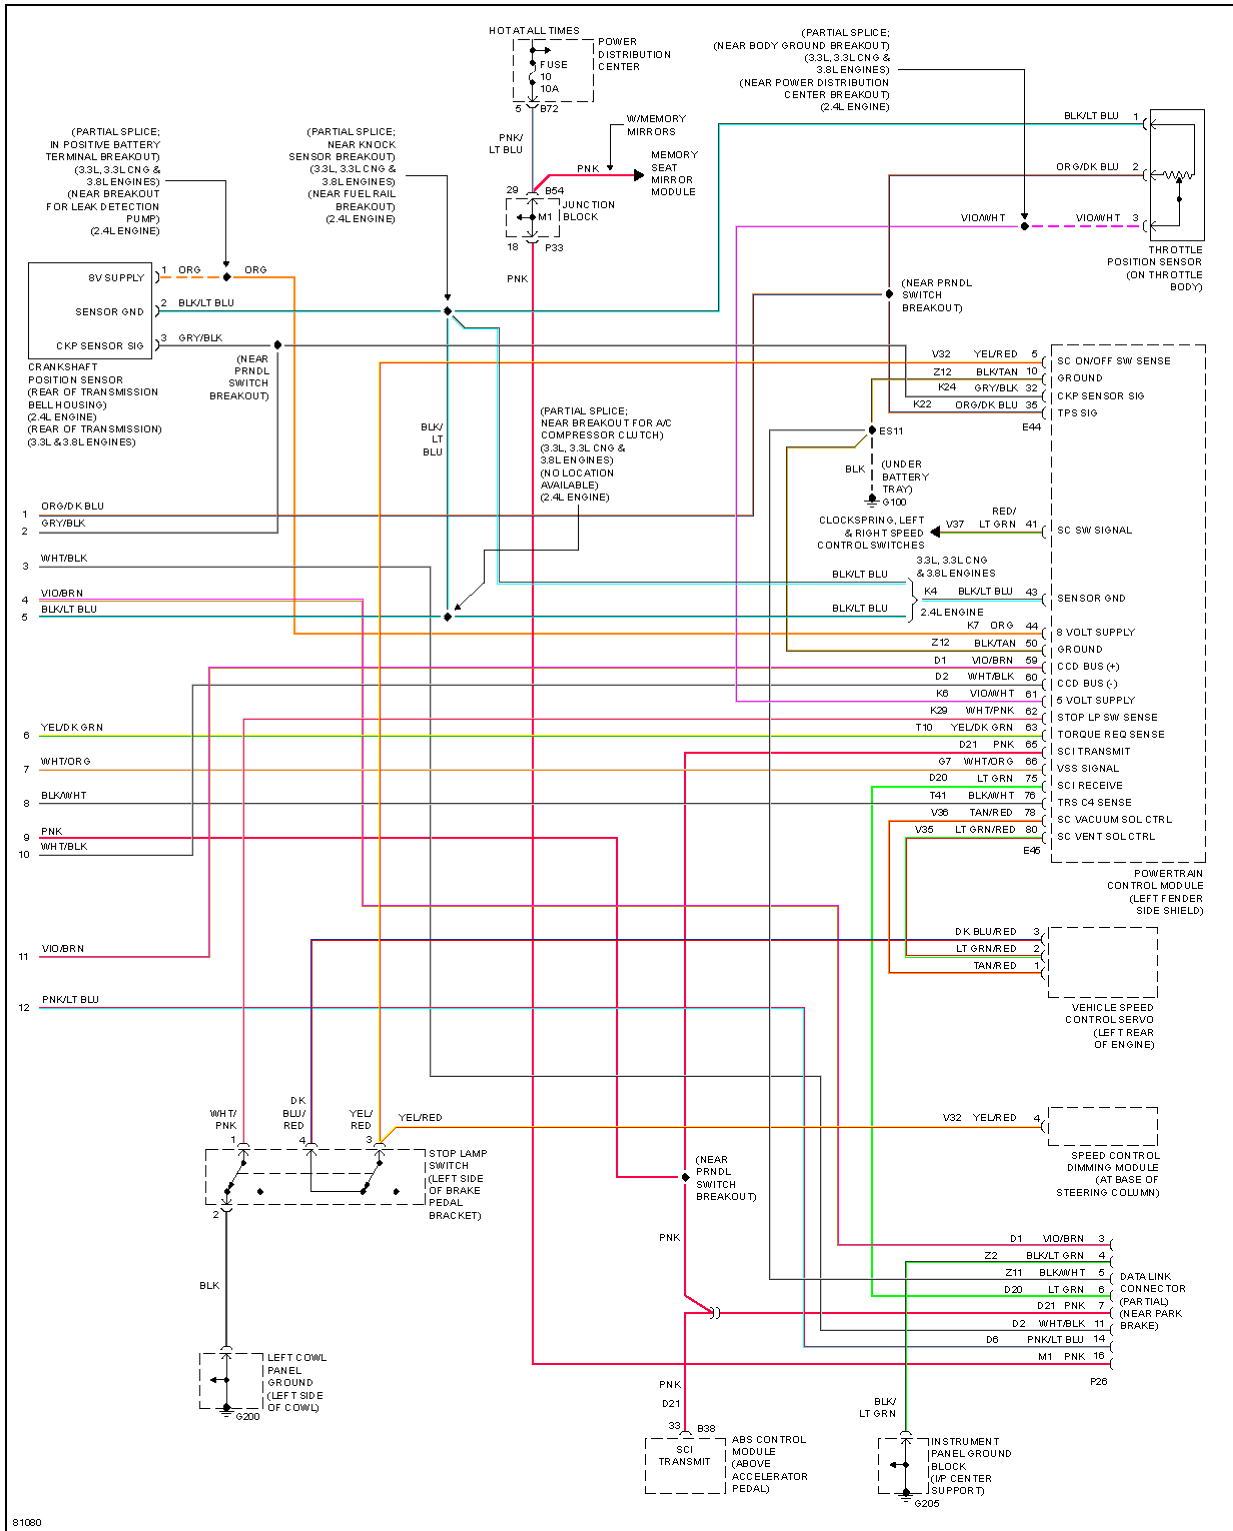

1996 Dodge Grand Caravan

1996 SYSTEM WIRING DIAGRAMS DODGE Grand Caravan

Fig. 19: 3.3L CNG, Engine Performance Circuits (3 of 3)

1996 Dodge Grand Caravan

1996 SYSTEM WIRING DIAGRAMS DODGE Grand Caravan

Fig. 27: Exterior Lamps Circuit, W/ Trailer Tow

1996 Dodge Grand Caravan

1996 SYSTEM WIRING DIAGRAMS DODGE Grand Caravan

Fig. 32: Headlamps/Fog Lamps Circuit, W/O DRL

1996 Dodge Grand Caravan

1996 SYSTEM WIRING DIAGRAMS DODGE Grand Caravan

INSTRUMENT CLUSTER

1996 Dodge Grand Caravan

1996 SYSTEM WIRING DIAGRAMS DODGE Grand Caravan

Fig. 45: Power Seat Circuits

1996 Dodge Grand Caravan

1996 SYSTEM WIRING DIAGRAMS DODGE Grand Caravan

Fig. 48: Radio Circuits, Premium Model

1996 Dodge Grand Caravan

1996 SYSTEM WIRING DIAGRAMS DODGE Grand Caravan

Fig. 49: Charging Circuit

1996 Dodge Grand Caravan

1996 SYSTEM WIRING DIAGRAMS DODGE Grand Caravan

Fig. 55: 2.4L, Transmission Circuit (3 of 3)